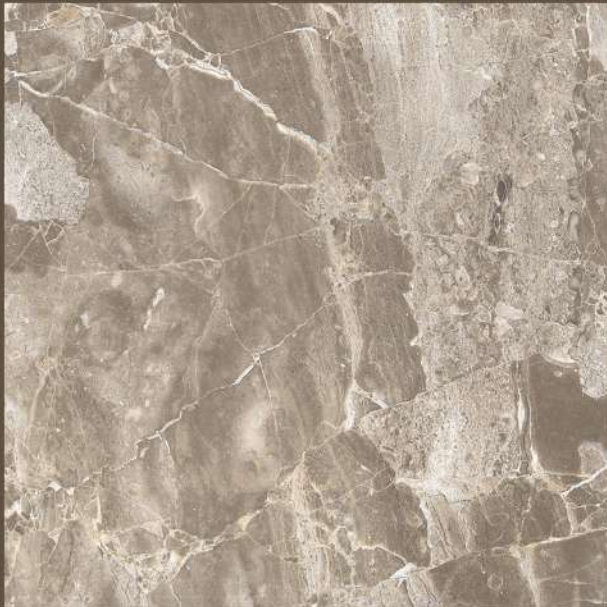

# NR-10046

NR-10046

size  
1000X  
1000MM

FINISH  
GLOSSY

RANDOMS  
4