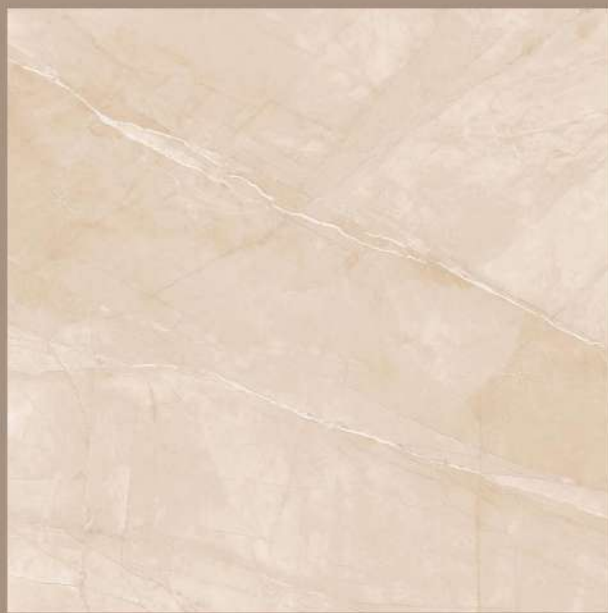

FINISH
SATIN

RANDOMS
3

VENZIA WHITE

VENZIA WHITE

size
1000X
1000MM

FINISH
SATIN

RANDOMS
3