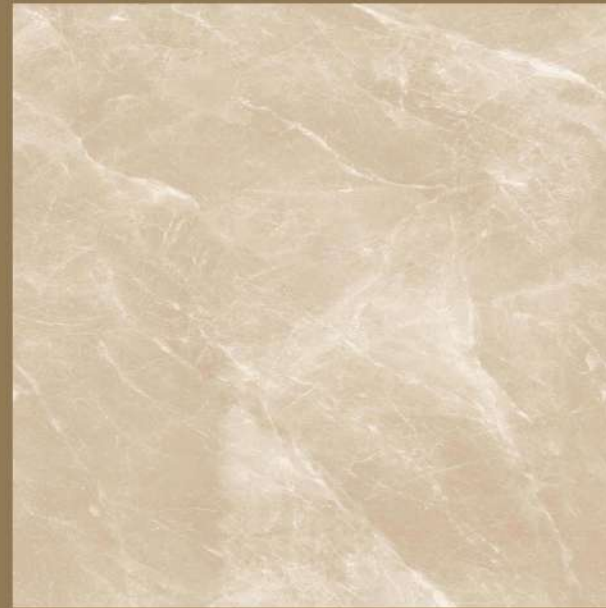

ROCKY RESINE BEIGE

size
1000X
1000MM

FINISH
SATIN

RANDOMS
3