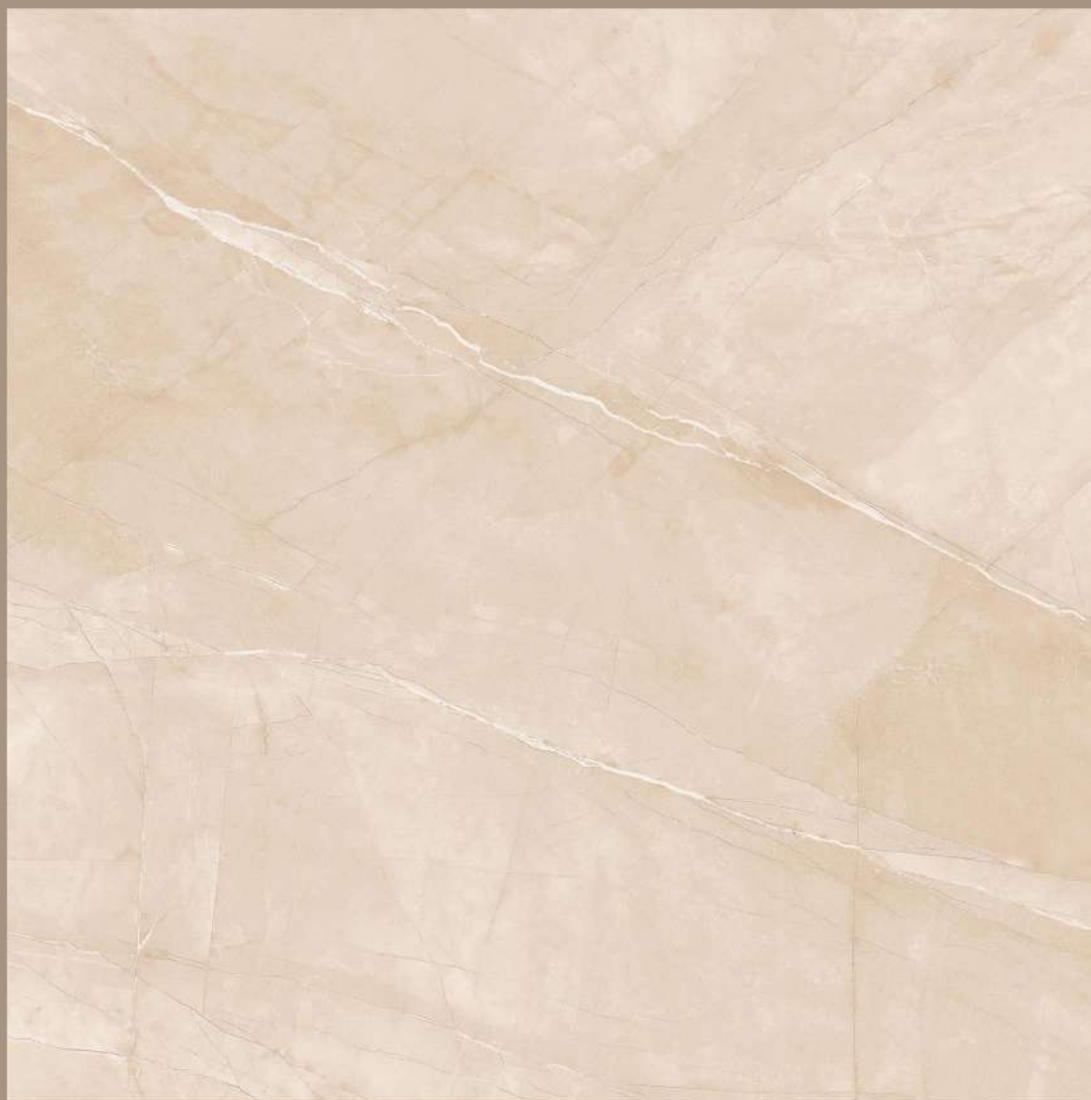

VENZIA WHITE