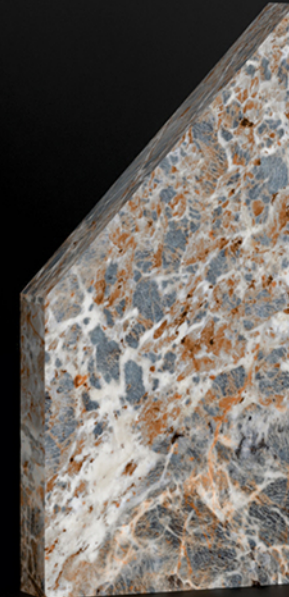

SPARTEN[®]
MARVELOUS MARBLE

**WELCOME TO THE
WORLD OF INNOVATION**

INDIA'S FINEST

COMPANY FOR VITRIFIED
AND CERAMIC TILES

MARVELOUS
ARBLE
120x180cm

MATT FINISH

SPARTENTM
MARVELOUS MARBLE

CEMENTO BARLE

FACES - 3

FINISH -MATT

®

SPARTEN

MARVELOUS MARBLE

SPARTENTM
MARVELOUS MARBLE

CEMENTO BEIGE

FACES - 3

®

SPARTEN

MARVELOUS MARBLE

SPARTENTM
MARVELOUS MARBLE

CEMENTO GREY

FACES - 3

FINISH -MATT

SPARTEN[®]
MARVELOUS MARBLE

MARVELOUS MARBLE

LIQUID STONE GREY

FACES - 3

FINISH - MATT

ROCTON
HOTEL

®

SPARTEN

MARVELOUS MARBLE