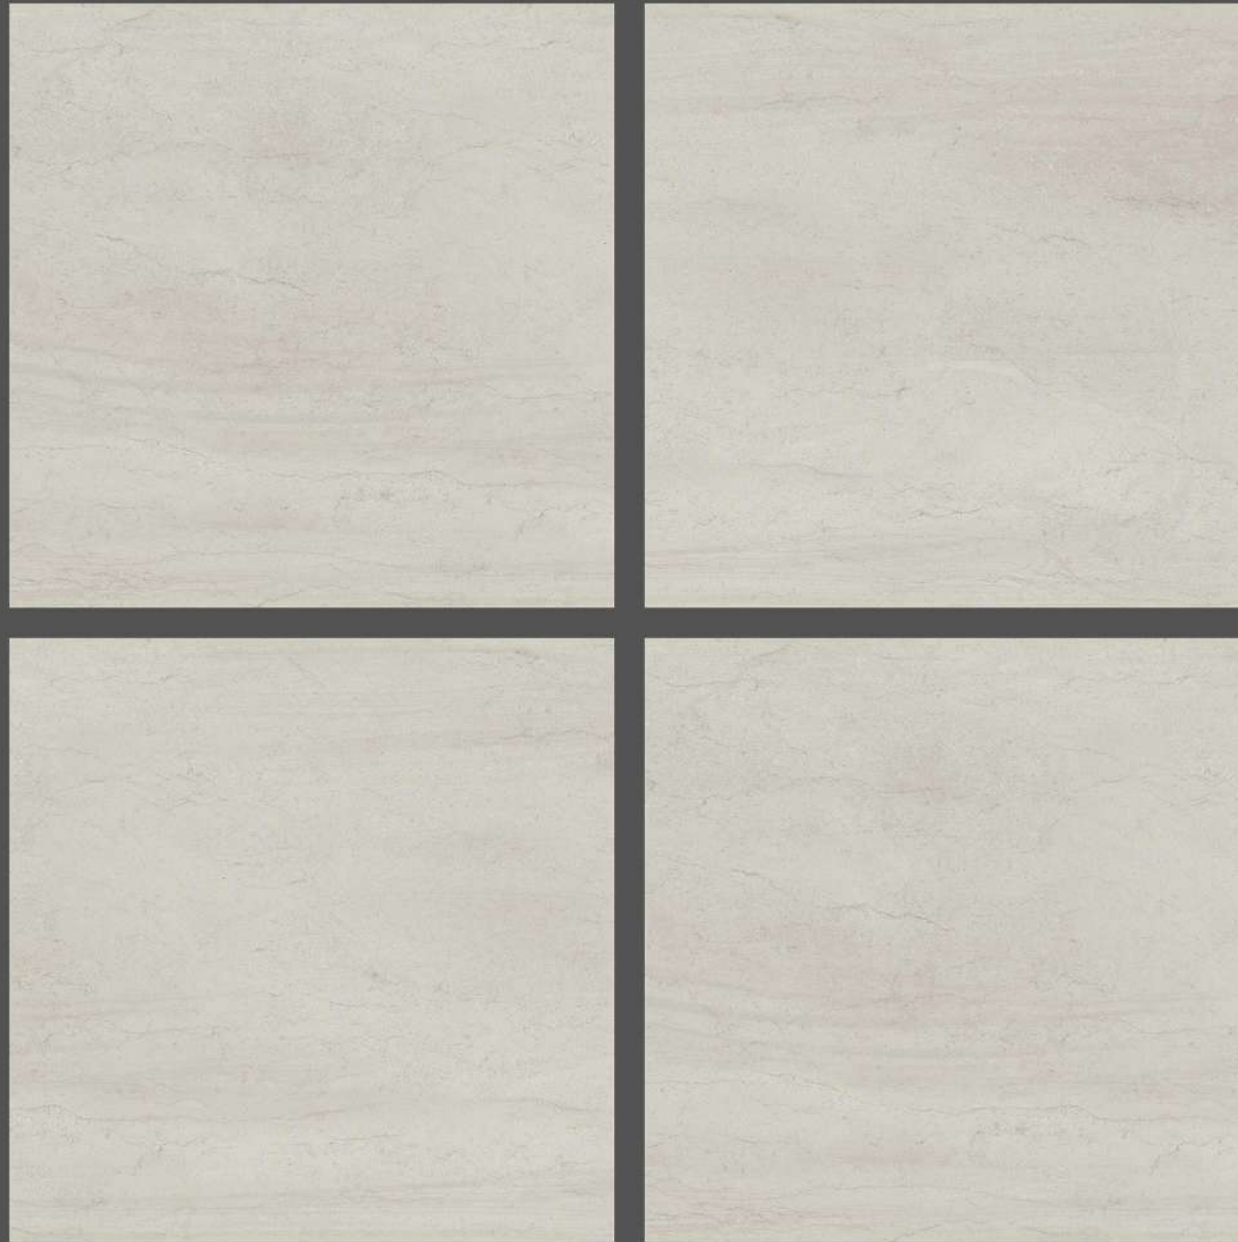

HAVANA GREY

size
1200X
1200MM

FINISH
GLOSSY

RANDOMS
3