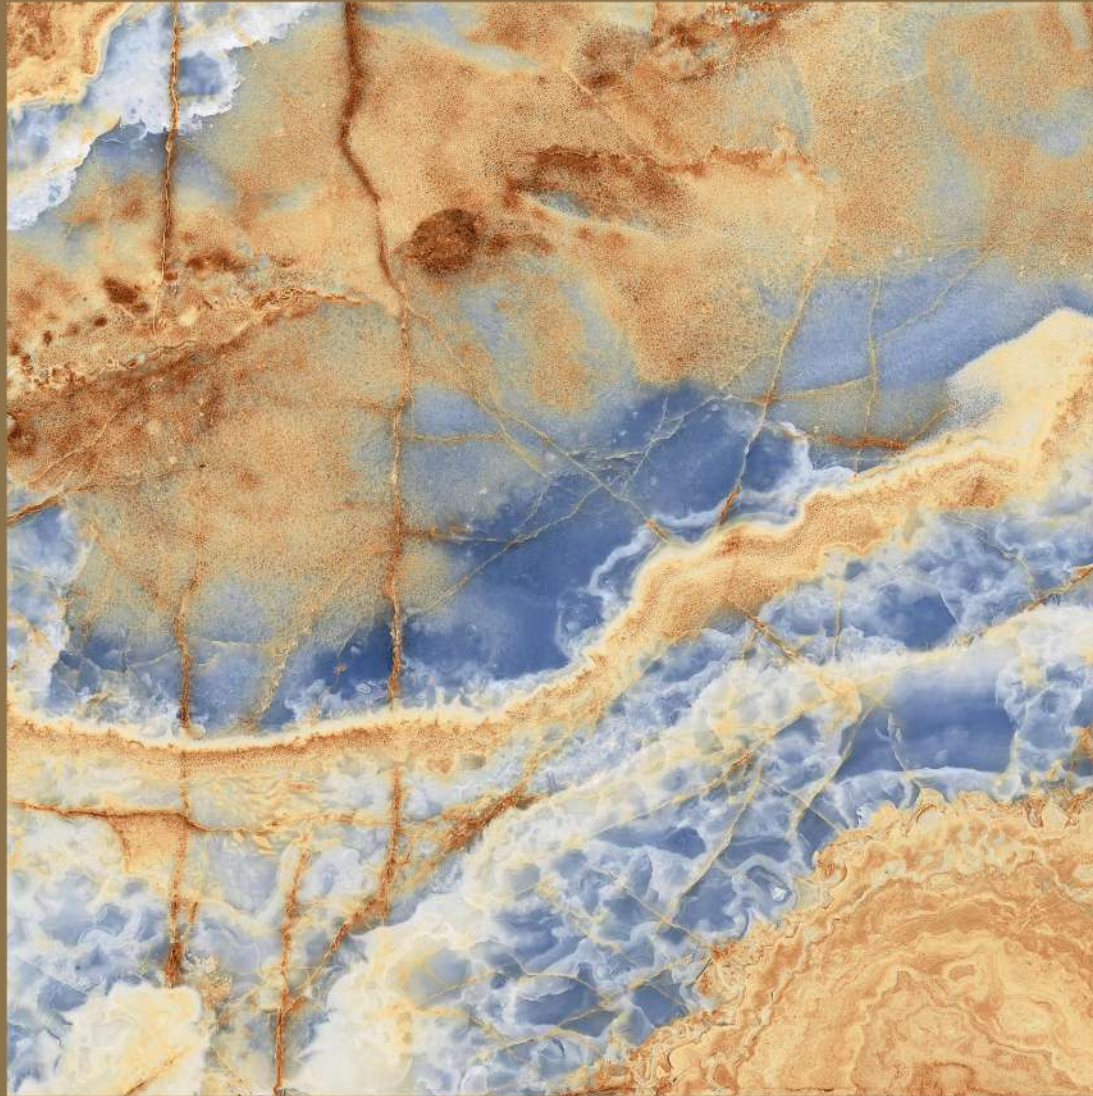

SPARTENTM
MARVELOUS MARBLE

SKY ONYX

size
1200X
1200MM

FINISH
HIGH GLOSS

RANDOMS
3

TRAVERMETO BROWN

TRAVERMETO BROWN

size
1200X
1200MM