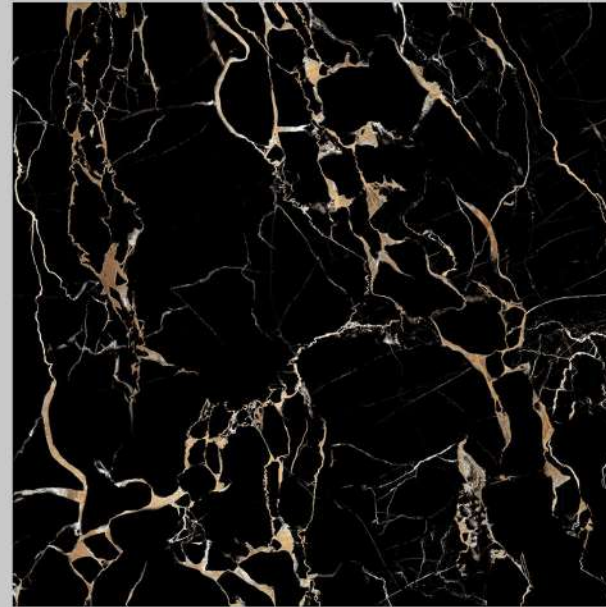

AGATE CORSA

SPARTENTM
MARVELOUS MARBLE

AGATE CORSA

size
1200X
1200MM

FINISH
HIGH GLOSS

RANDOMS
3

AMBRATO GOLD PLAZMA

AMBRATO GOLD PLAZMA