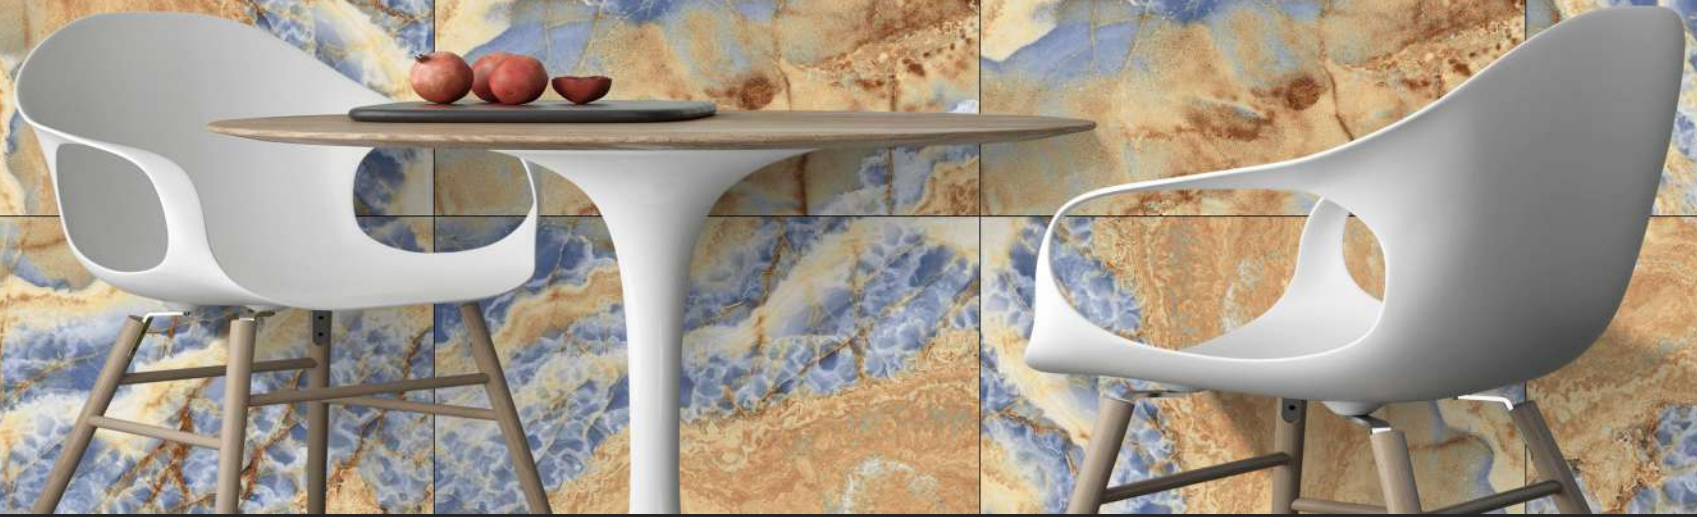

SPARTENTM
MARVELOUS MARBLE

SKY ONYX

size
1200X
1200MM

FINISH
HIGH GLOSS

RANDOMS
3

TRAVERMETO BROWN

TRAVERMETO BROWN

size
1200X
1200MM