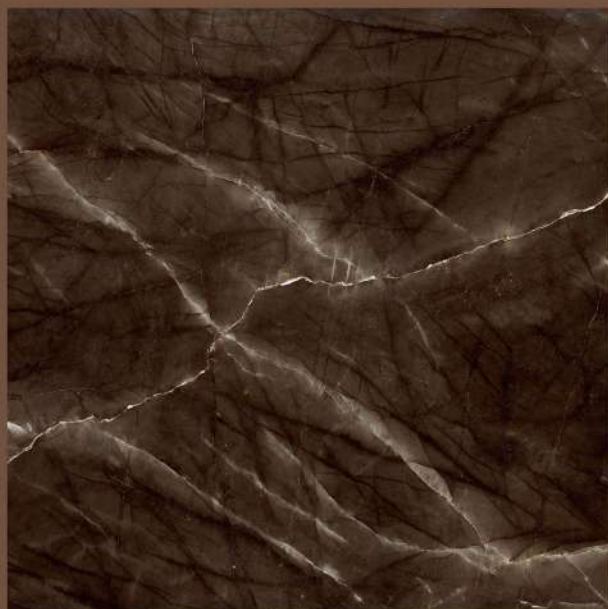

ARMANI BRONZ PLAZMA

size
1200X
1200MM

FINISH
HIGH GLOSS

RANDOMS
3