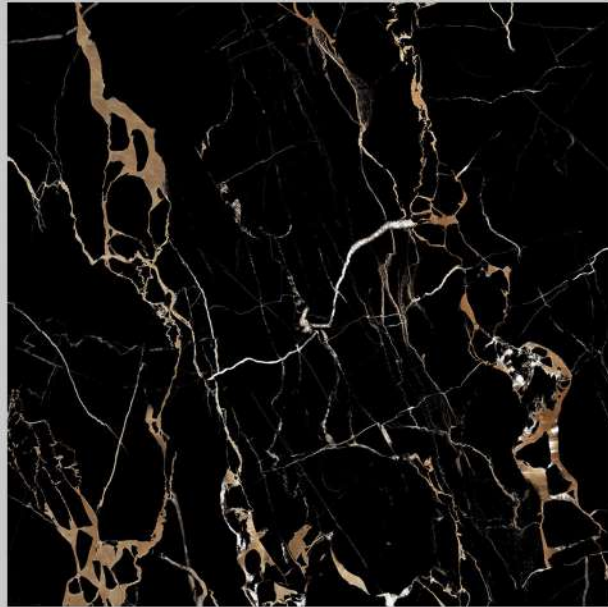

AGATE CORSA

SPARTENTM
MARVELOUS MARBLE

AGATE CORSA

size
1200X
1200MM

FINISH
HIGH GLOSS

RANDOMS
3

AMBRATO GOLD PLAZMA

AMBRATO GOLD PLAZMA