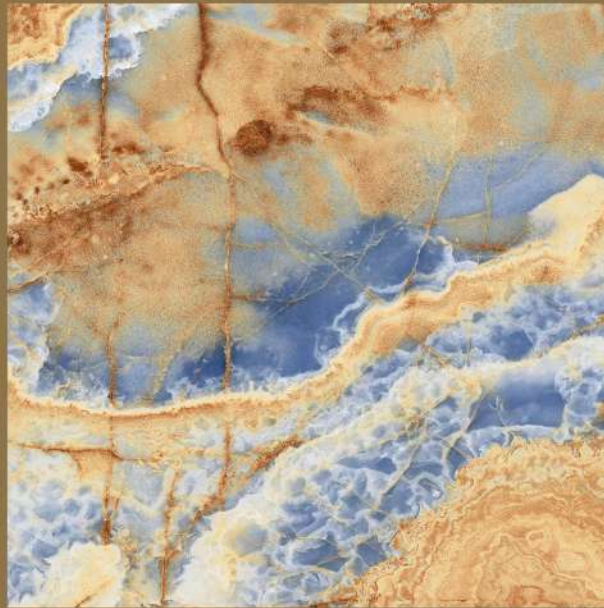

FINISH
HIGH GLOSS

RANDOMS
3

MESSINA NERO

MESSINA NERO

size
1200X
1200MM

FINISH
HIGH GLOSS

RANDOMS
3

SKY ONYX

SPARTENTM
MARVELOUS MARBLE

SKY ONYX

size
1200X
1200MM

FINISH
HIGH GLOSS

RANDOMS
3

TRAVERMETO BROWN

TRAVERMETO BROWN

size
1200X
1200MM