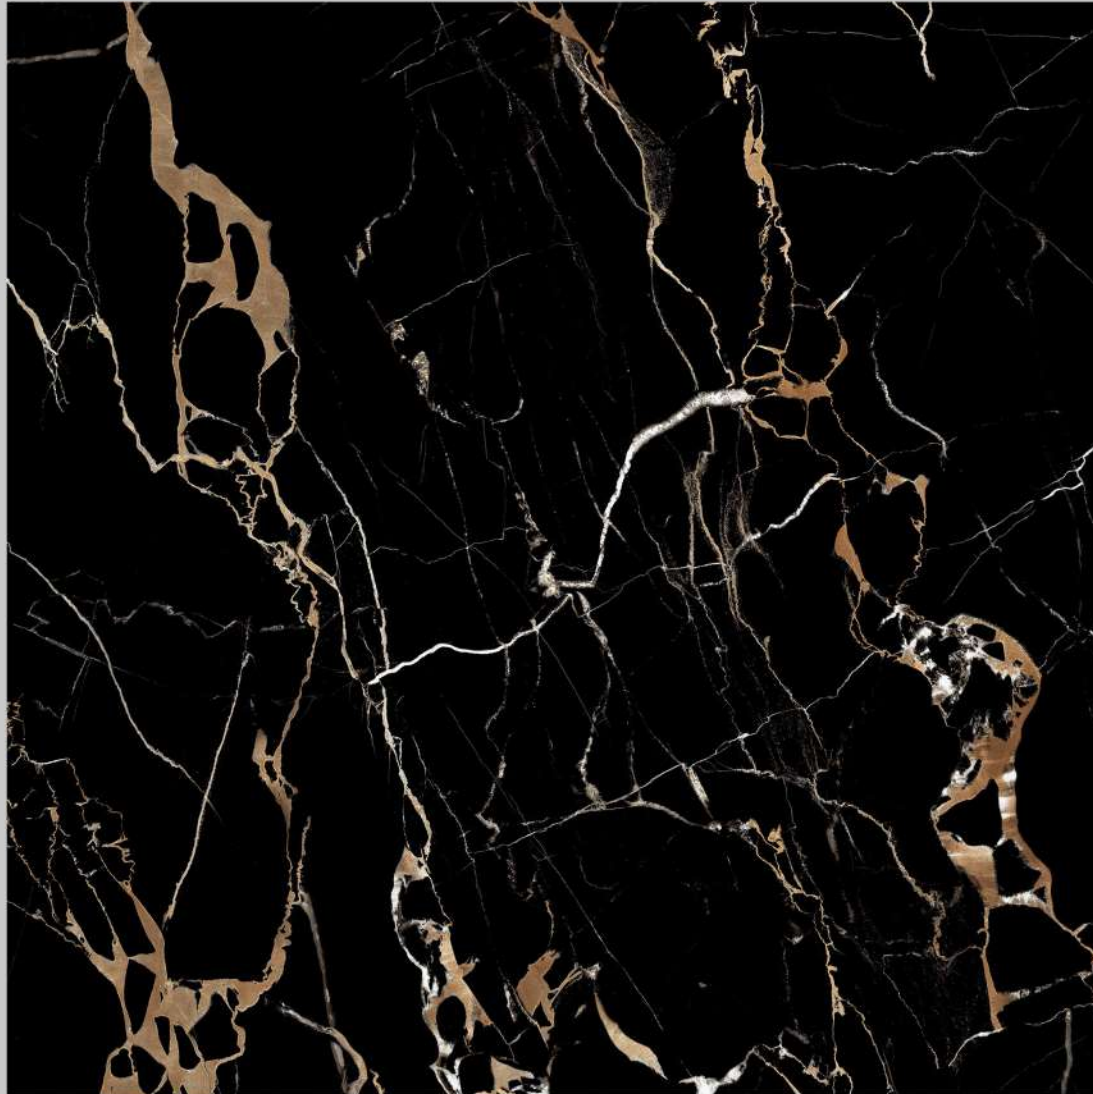

AGATE CORSA

SPARTENTM
MARVELOUS MARBLE

AGATE CORSA

size
1200X
1200MM

FINISH
HIGH GLOSS

RANDOMS
3

AMBRATO GOLD PLAZMA

AMBRATO GOLD PLAZMA