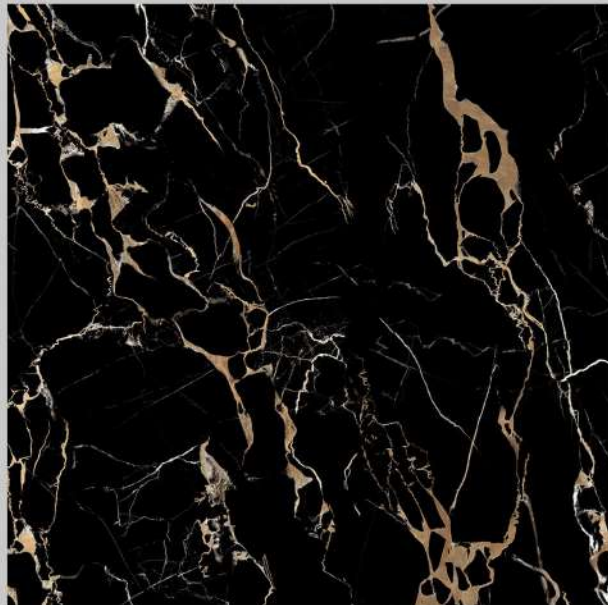

AGATE CORSA

SPARTENTM
MARVELOUS MARBLE

AGATE CORSA

size
1200X
1200MM

FINISH
HIGH GLOSS

RANDOMS
3

AMBRATO GOLD PLAZMA

AMBRATO GOLD PLAZMA