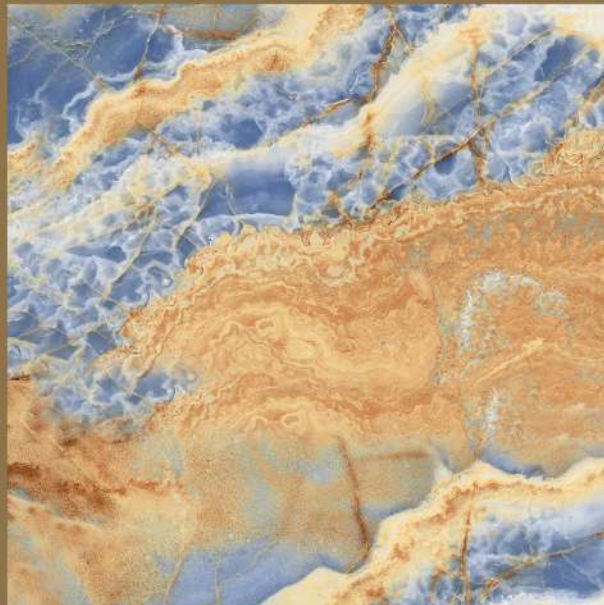

FINISH
HIGH GLOSS

RANDOMS
3

MESSINA NERO

MESSINA NERO

size
1200X
1200MM

FINISH
HIGH GLOSS

RANDOMS
3

SKY ONYX

SPARTENTM
MARVELOUS MARBLE

SKY ONYX

size
1200X
1200MM

FINISH
HIGH GLOSS

RANDOMS
3

TRAVERMETO BROWN

TRAVERMETO BROWN

size
1200X
1200MM