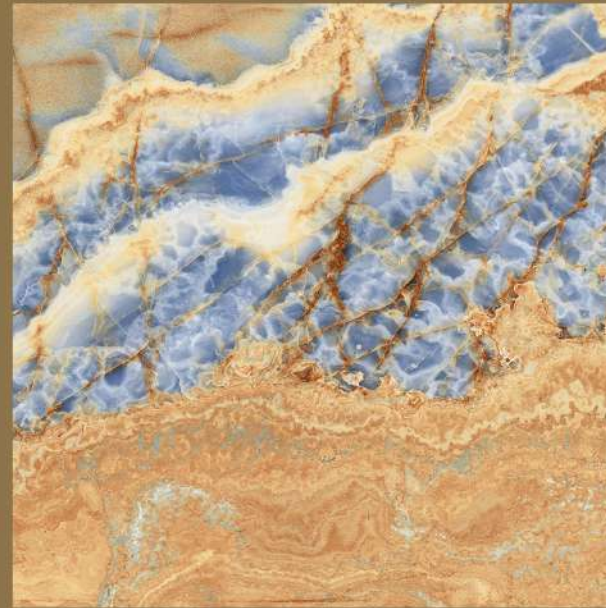

FINISH
HIGH GLOSS

RANDOMS
3

MESSINA NERO

MESSINA NERO

size
1200X
1200MM

FINISH
HIGH GLOSS

RANDOMS
3

SKY ONYX

SPARTENTM
MARVELOUS MARBLE

SKY ONYX

size
1200X
1200MM

FINISH
HIGH GLOSS

RANDOMS
3

TRAVERMETO BROWN

TRAVERMETO BROWN

size
1200X
1200MM