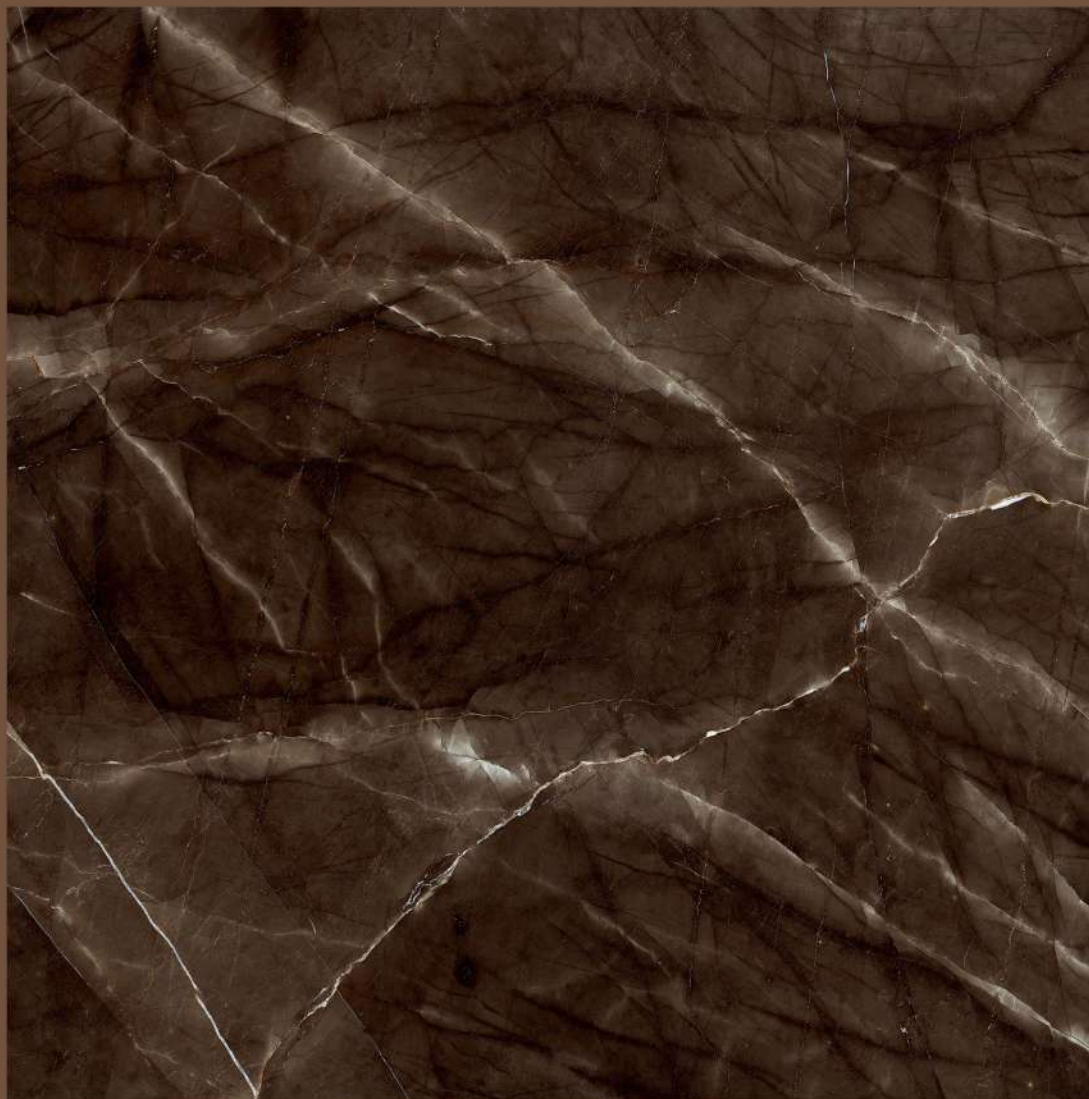

ARMANI BRONZ PLAZMA