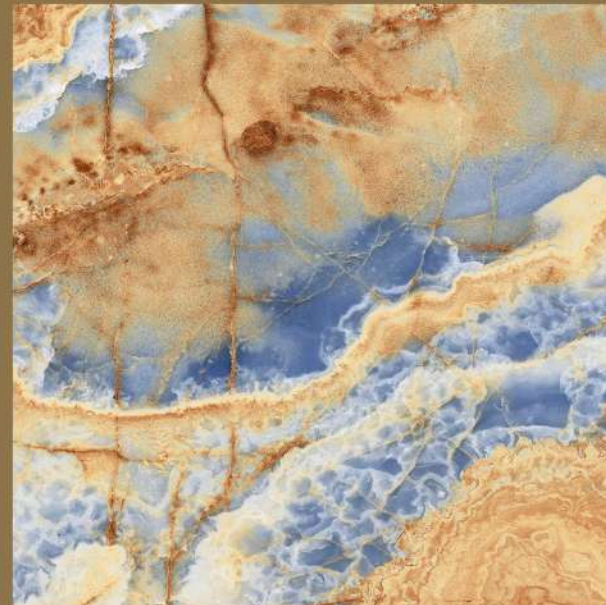

FINISH
HIGH GLOSS

RANDOMS
3

MESSINA NERO

MESSINA NERO

size
1200X
1200MM

FINISH
HIGH GLOSS

RANDOMS
3

SKY ONYX

SPARTENTM
MARVELOUS MARBLE

SKY ONYX

size
1200X
1200MM

FINISH
HIGH GLOSS

RANDOMS
3

TRAVERMETO BROWN

TRAVERMETO BROWN

size
1200X
1200MM