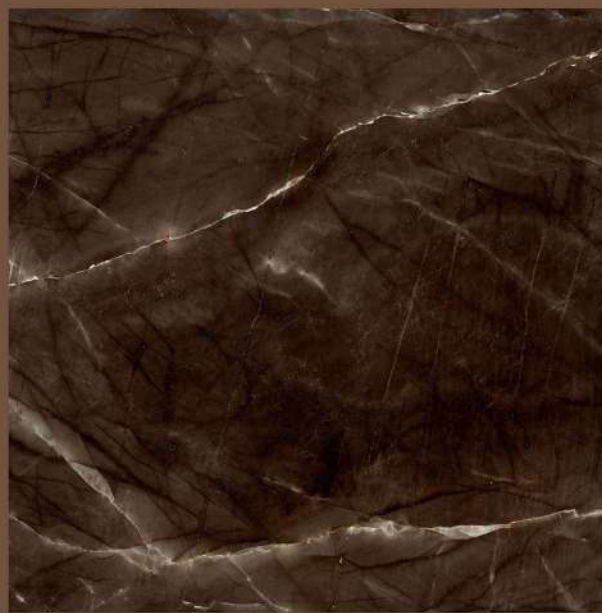

ARMANI BRONZ PLAZMA

size
1200X
1200MM

FINISH
HIGH GLOSS

RANDOMS
3