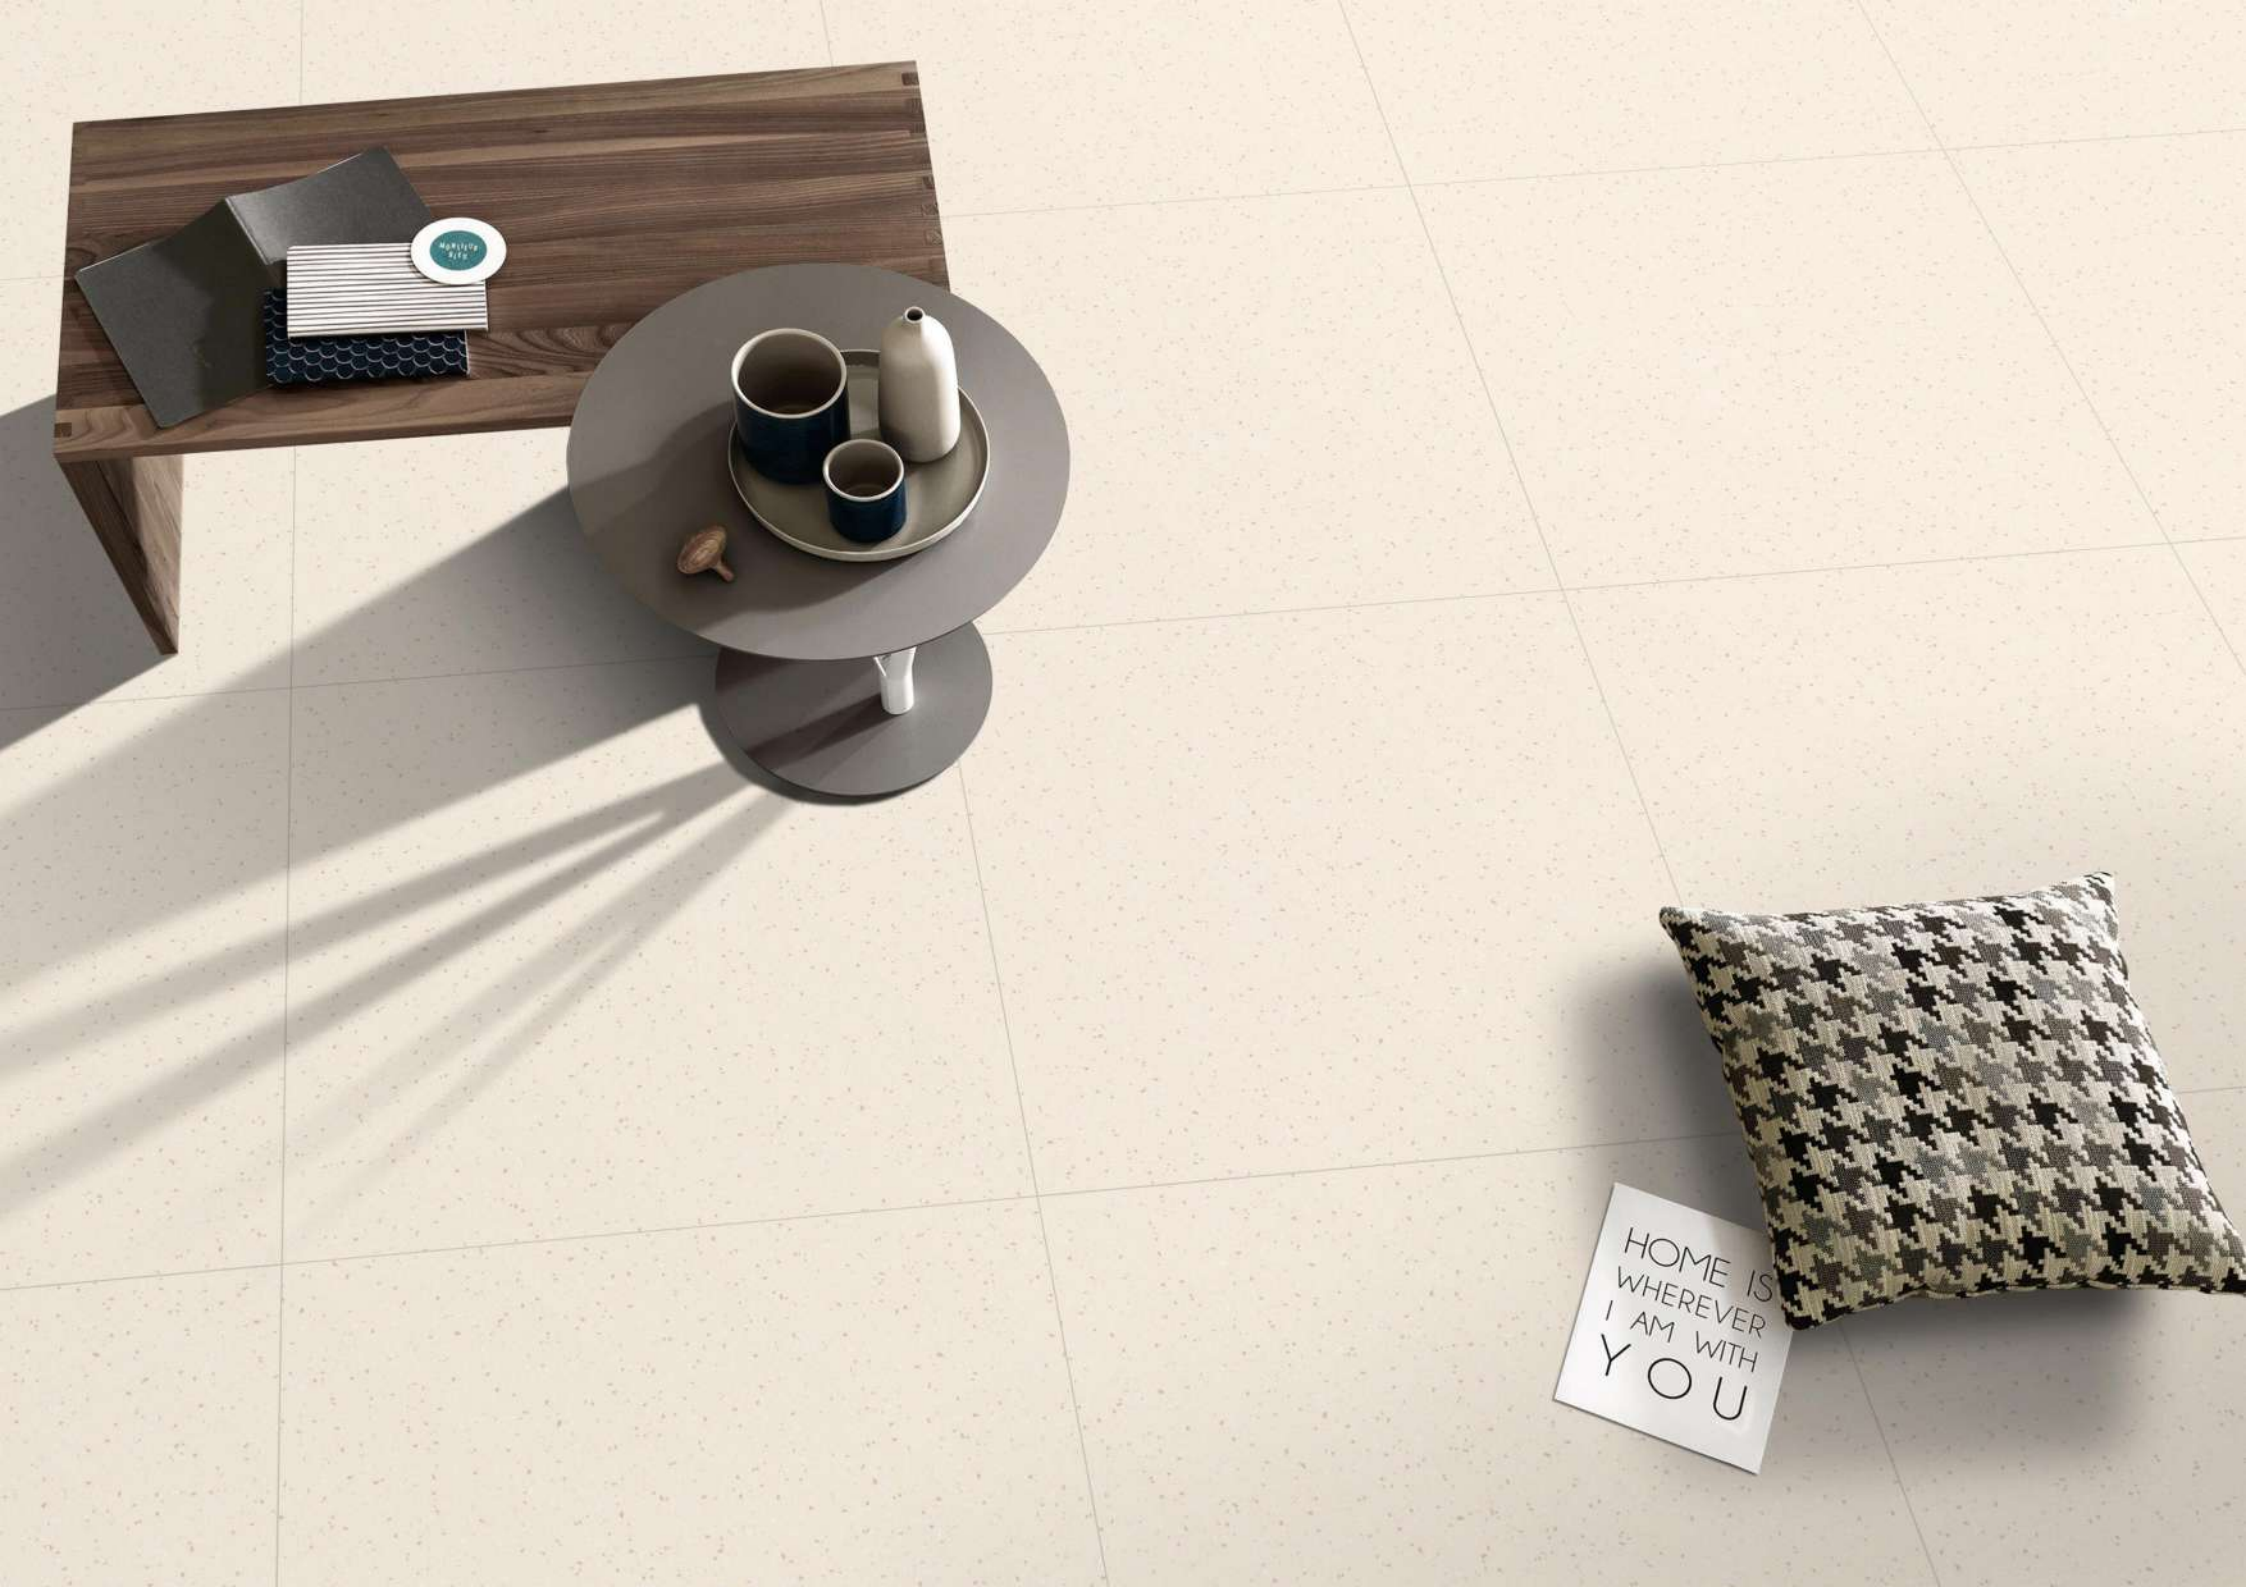

# MOSIACO ELLPRO PEARL LIGHT NRS

size  
1200X  
1200MM

FINISH  
RUSTIC

RANDOMS  
1

HOME IS  
WHEREVER  
I AM WITH  
YOU

HOME IS  
WHEREVER  
I AM WITH  
YOU