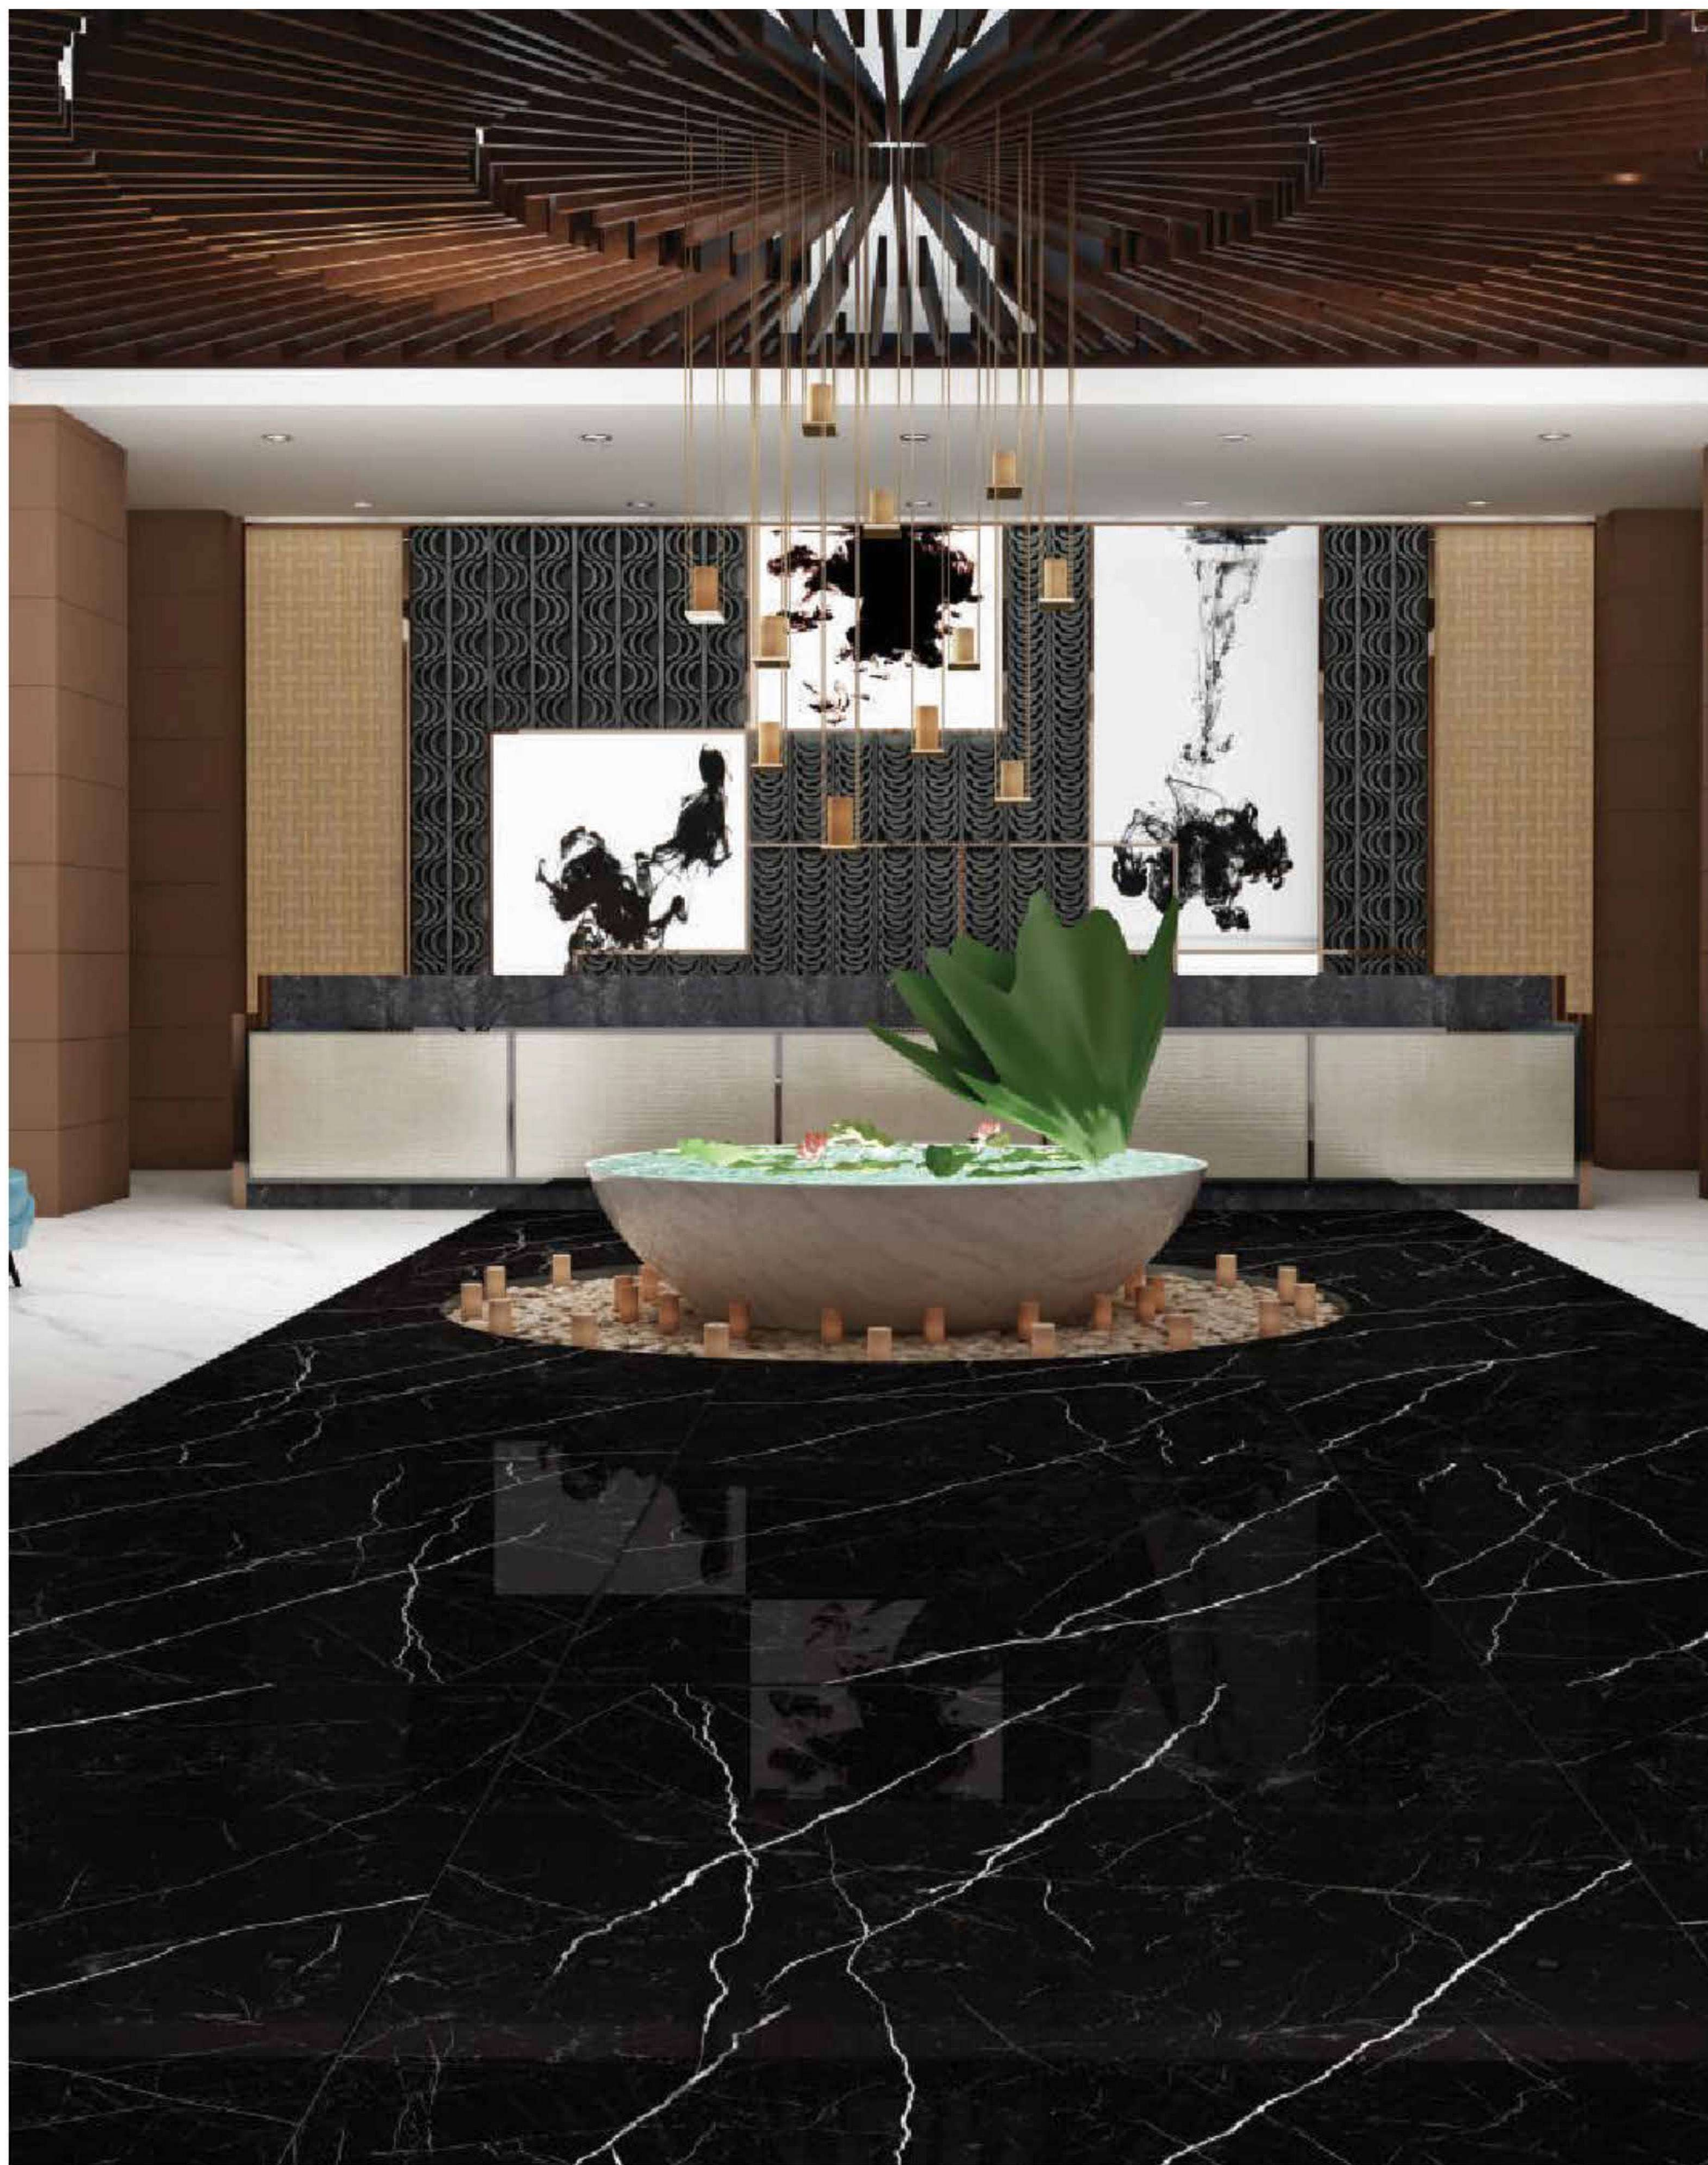

SPARTEN^{TM}
MARVELOUS MARBLE

inspired in nature

TYPOLOGY
Fullbody

THICKNESS
15mm

SIZE
1200x1600mm

NERO MARQUINA