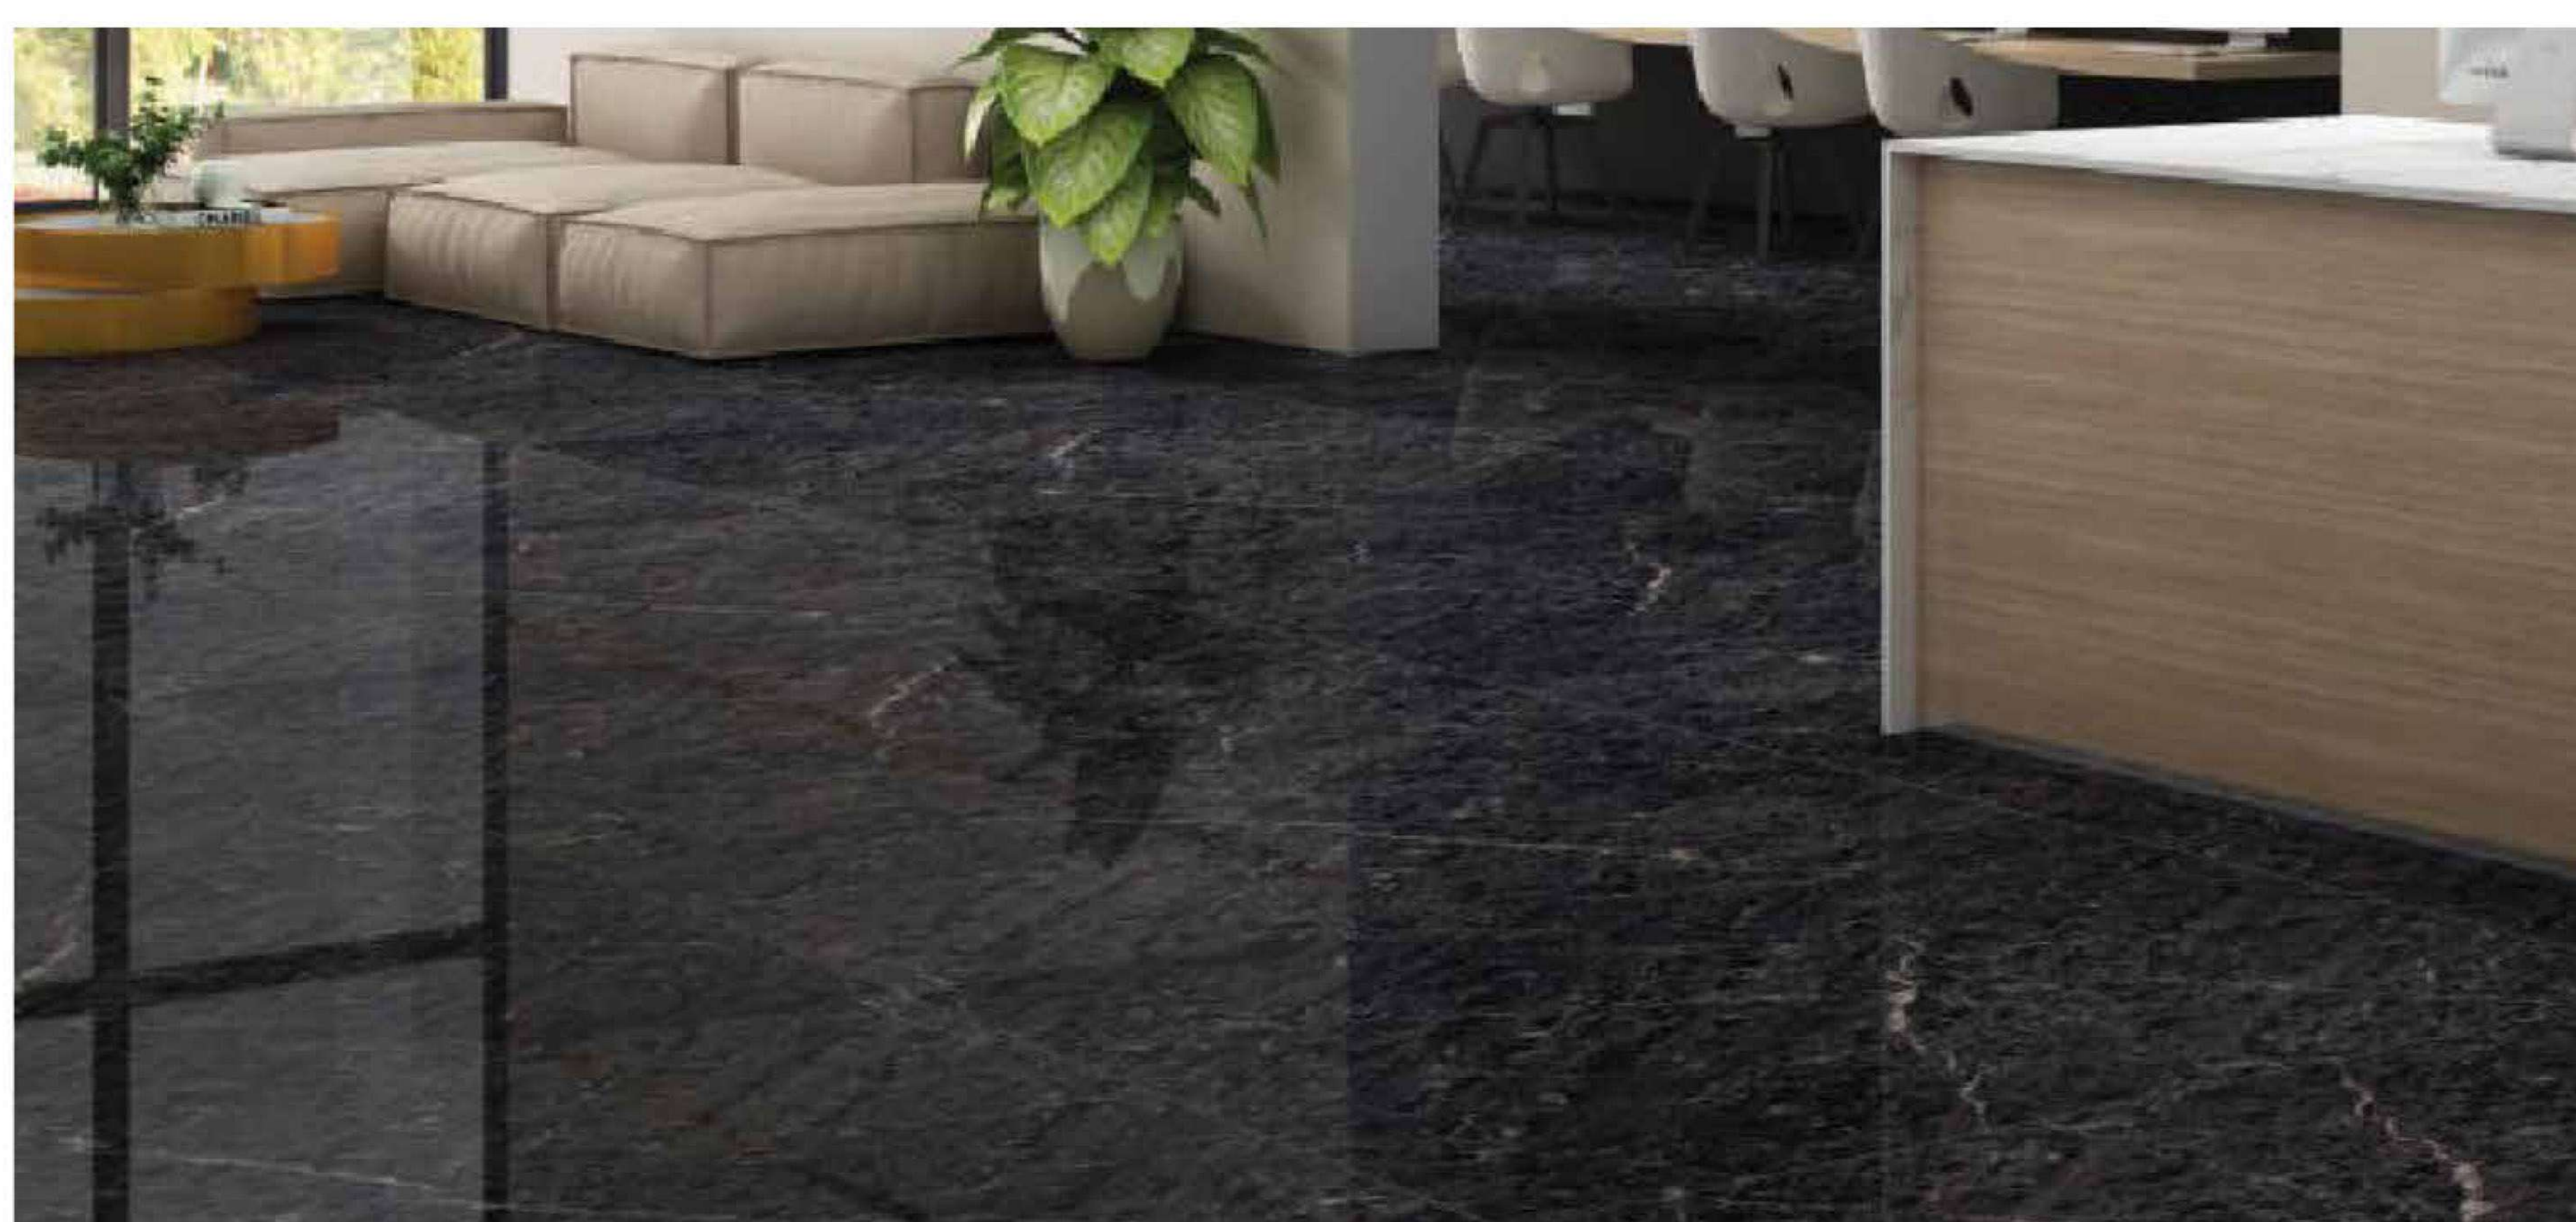

SPARTEN^{TM}
MARVELOUS MARBLE

inspired in nature

TYPOLOGY
Fullbody

THICKNESS
15mm

SIZE
1200x1600mm

BLACK CORAS