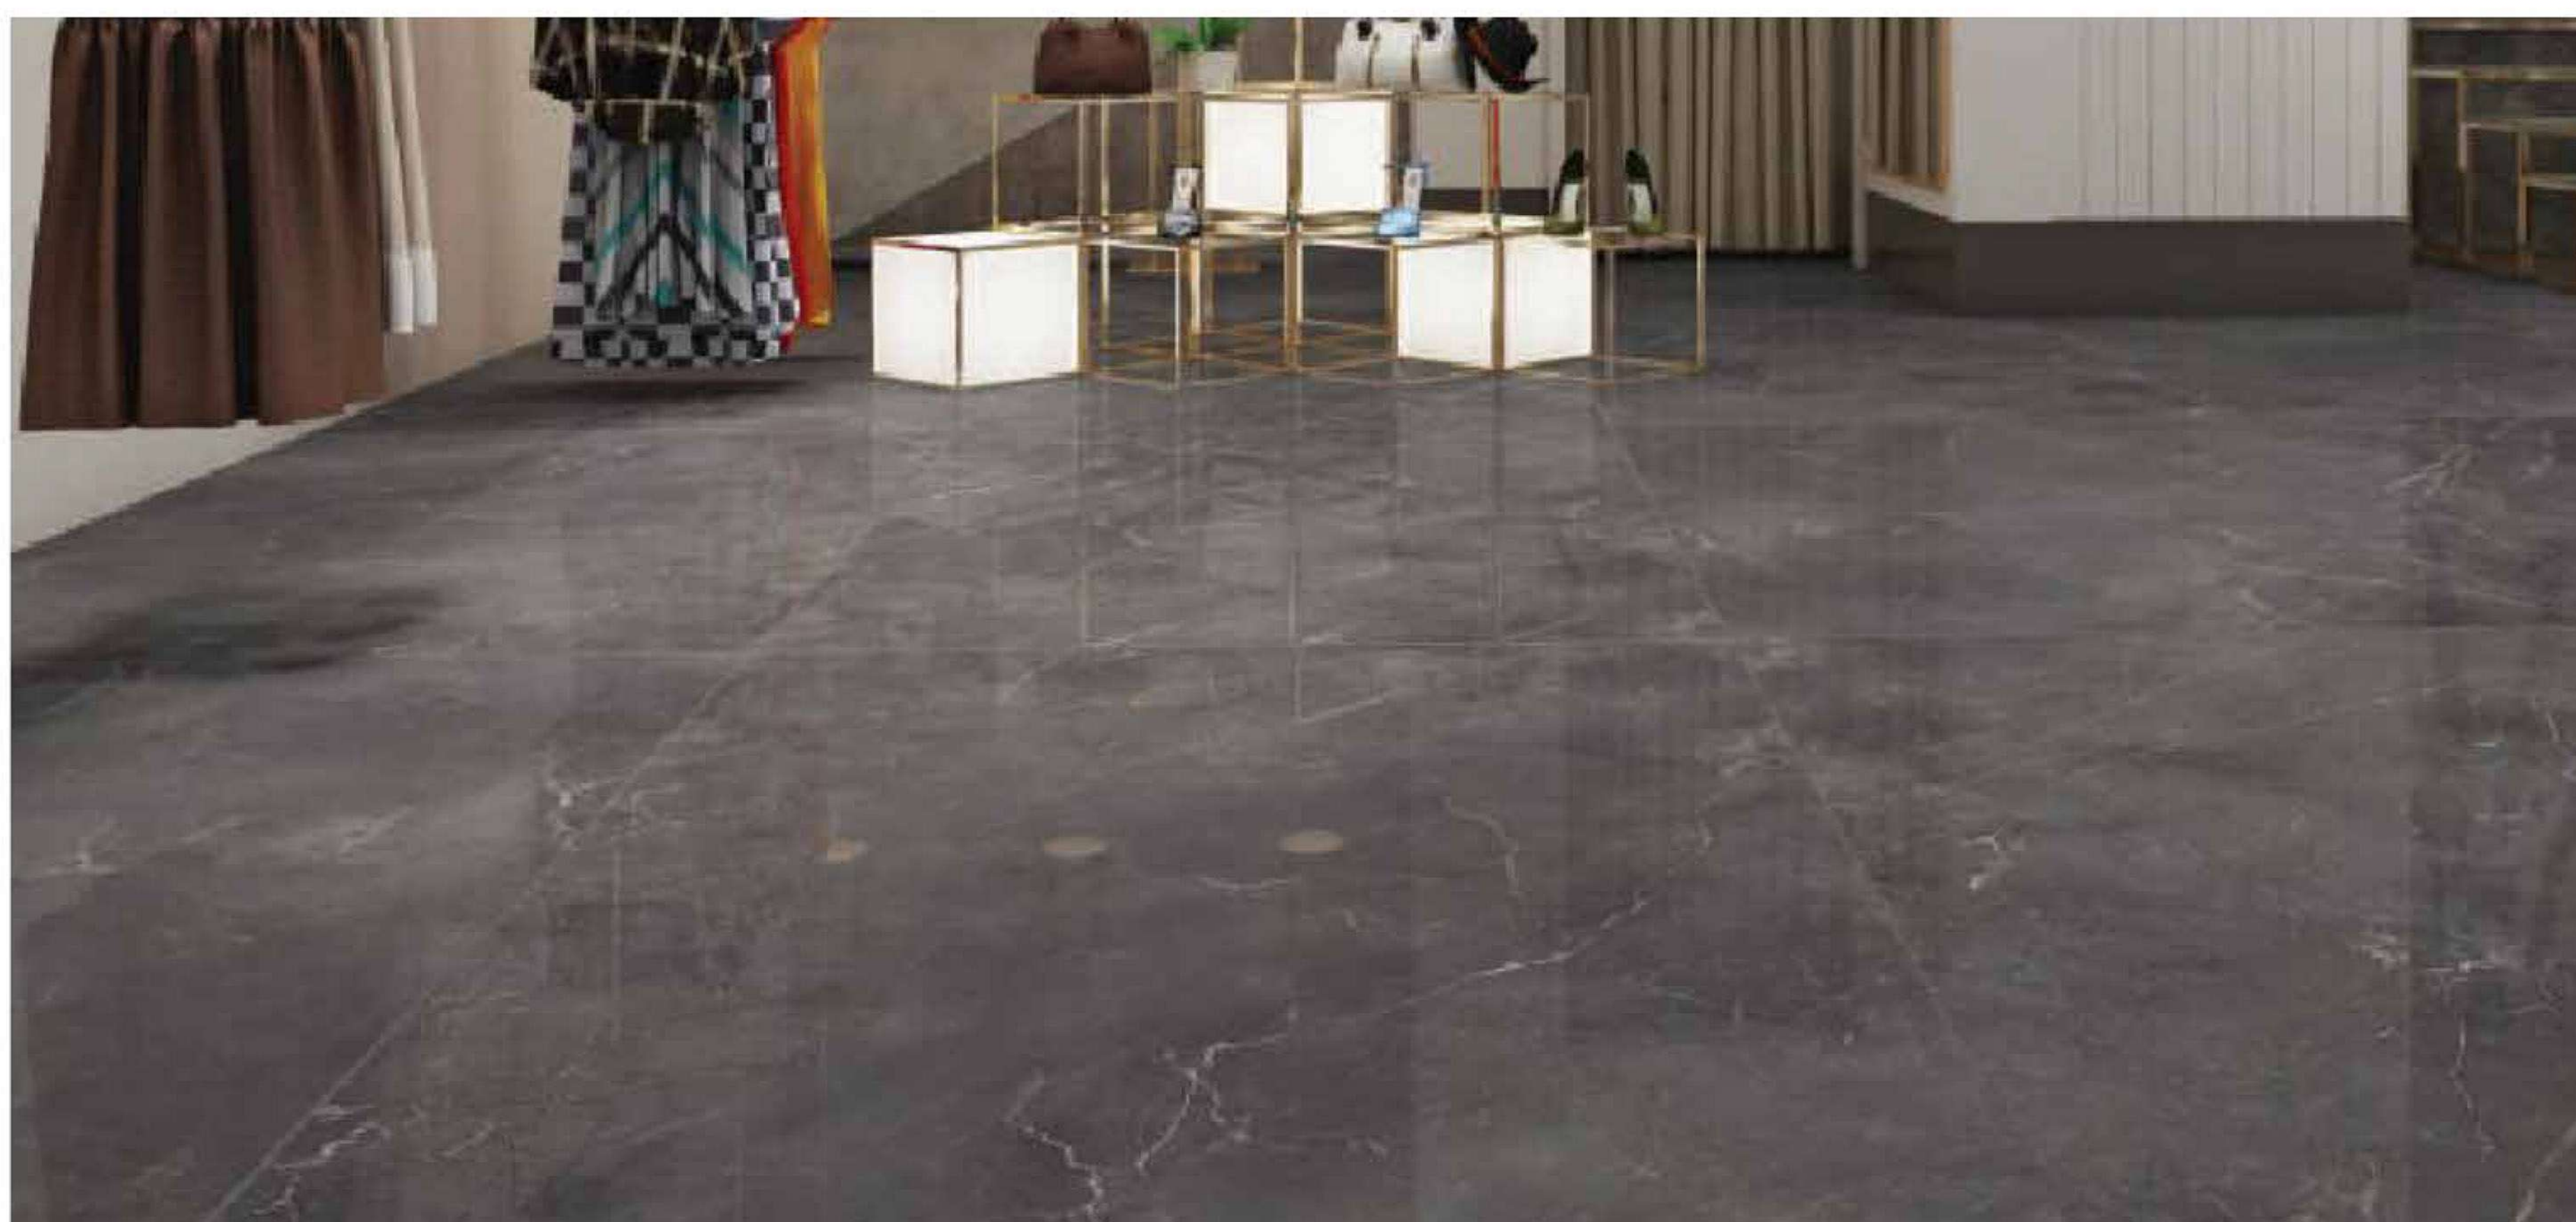

SPARTEN^{TM}
MARVELOUS MARBLE

inspired in nature

TPOLOGY
Fullbody

THICKNESS
15mm

SIZE
1200x1600mm

TITANIUM NATURAL