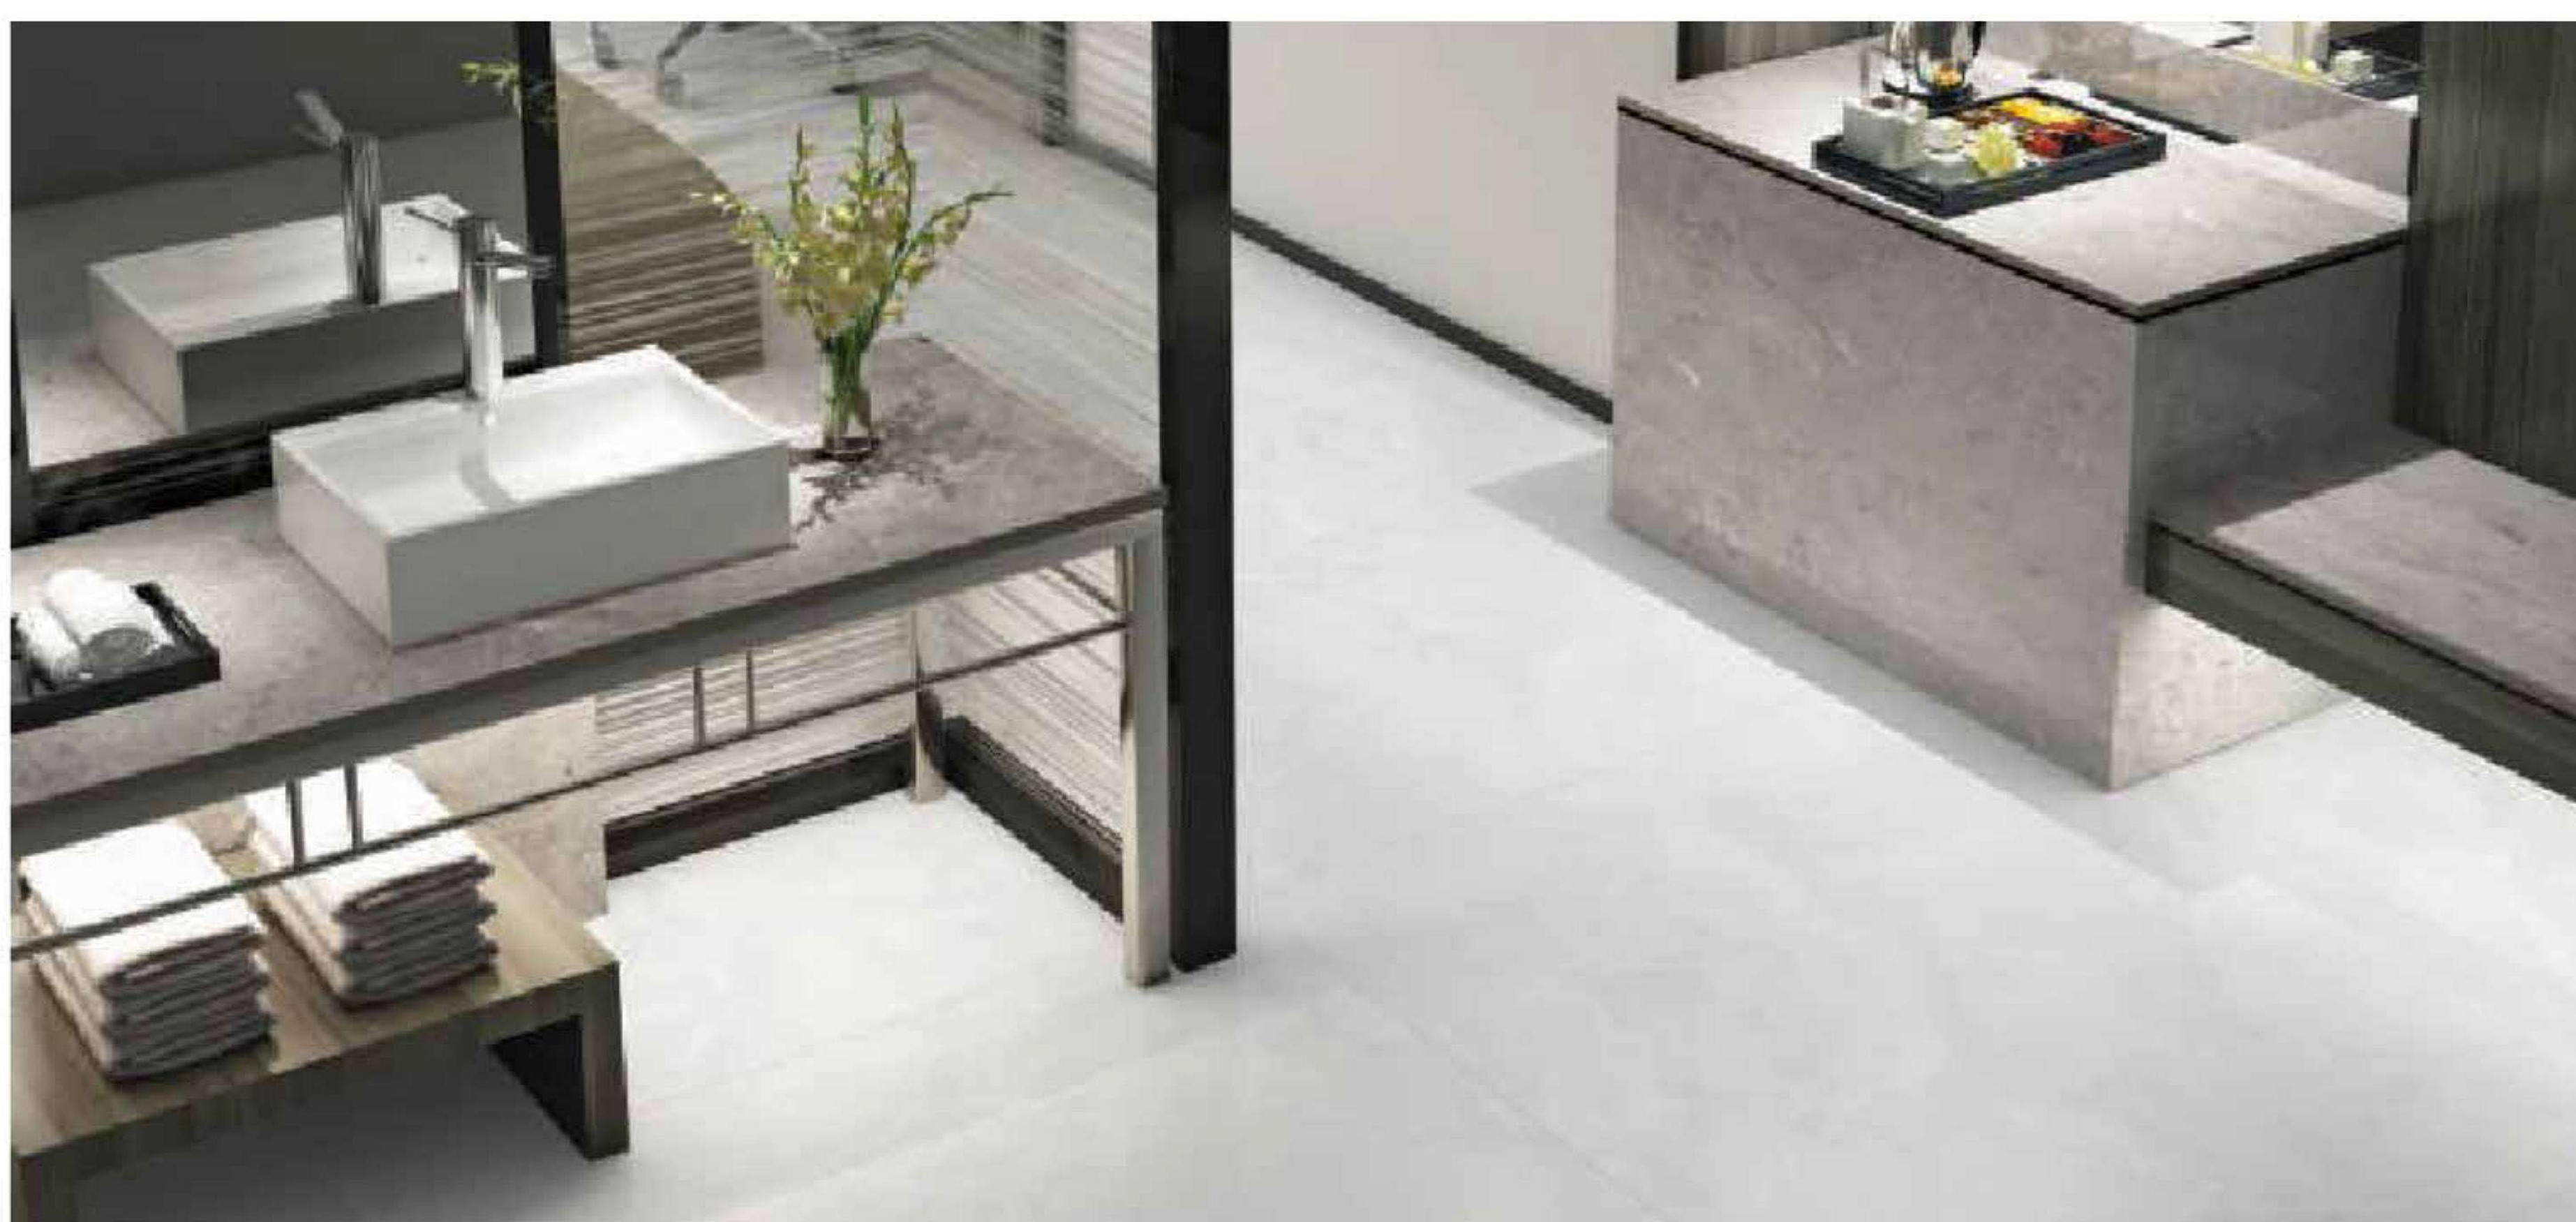

SPARTENTM
MARVELOUS MARBLE

inspired in nature

TPOLOGY
Fullbody

THICKNESS
15mm

SIZE
1200x1600mm

TURKE LANA

SPARTENTM
MARVELOUS MARBLE

TYPOLOGY
Fullbody