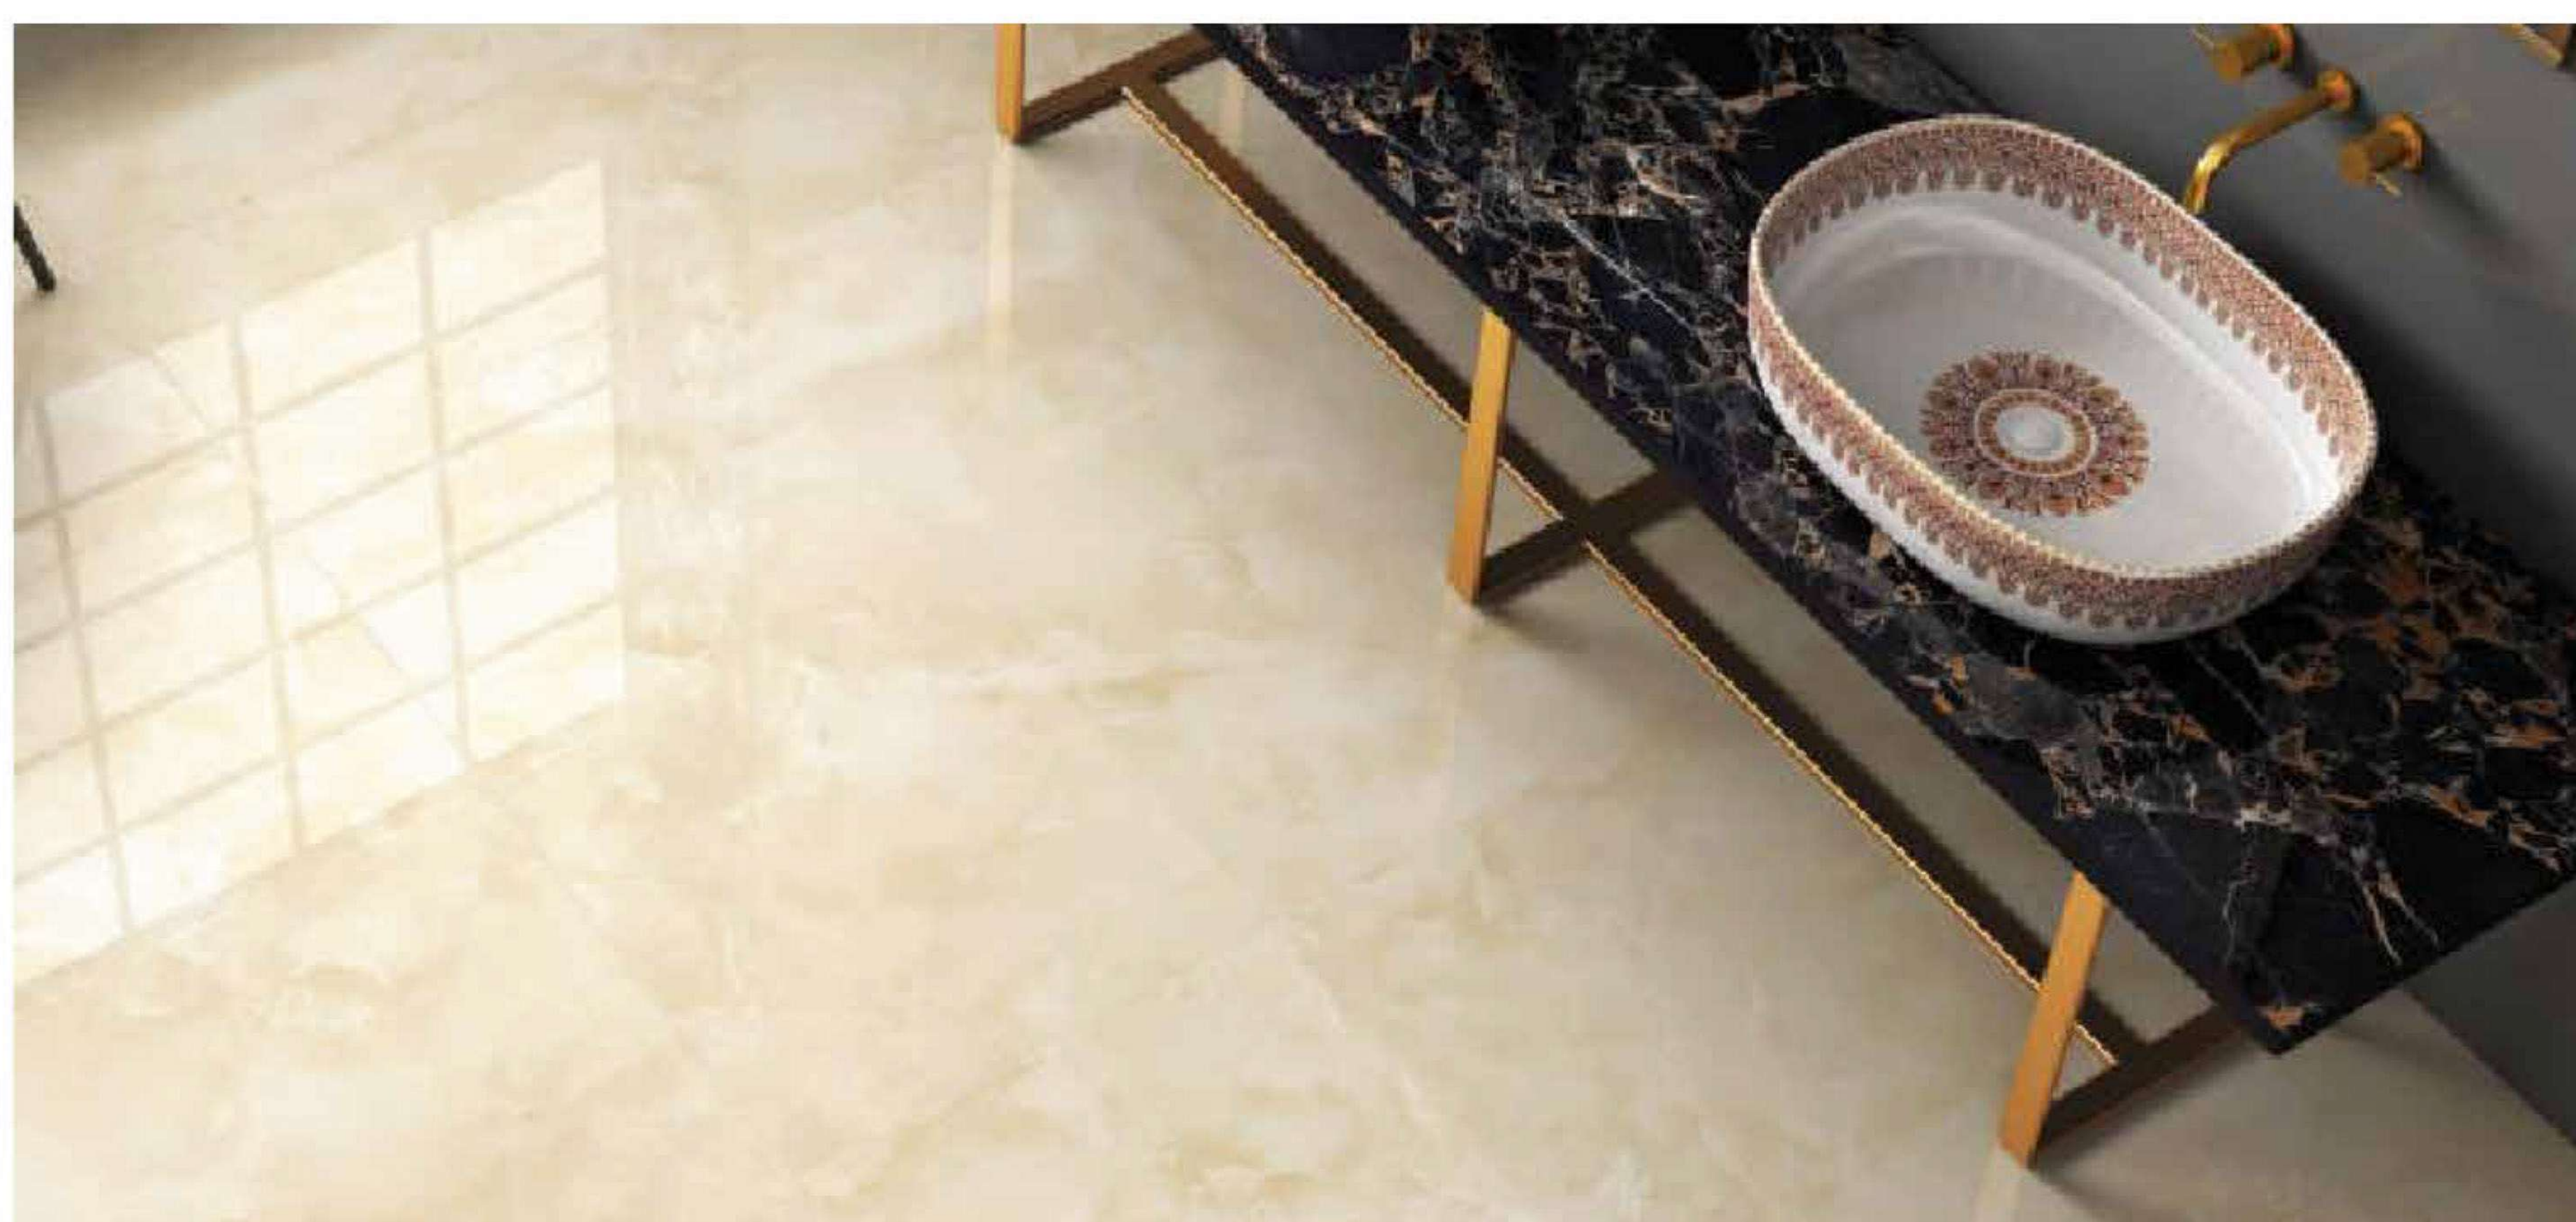

Face 2

Face 3

BLACK BODY

SPARTENTM
MARVELOUS MARBLE

inspired in nature

TPOLOGY
Fullbody

THICKNESS
15mm

SIZE
1200x1600mm