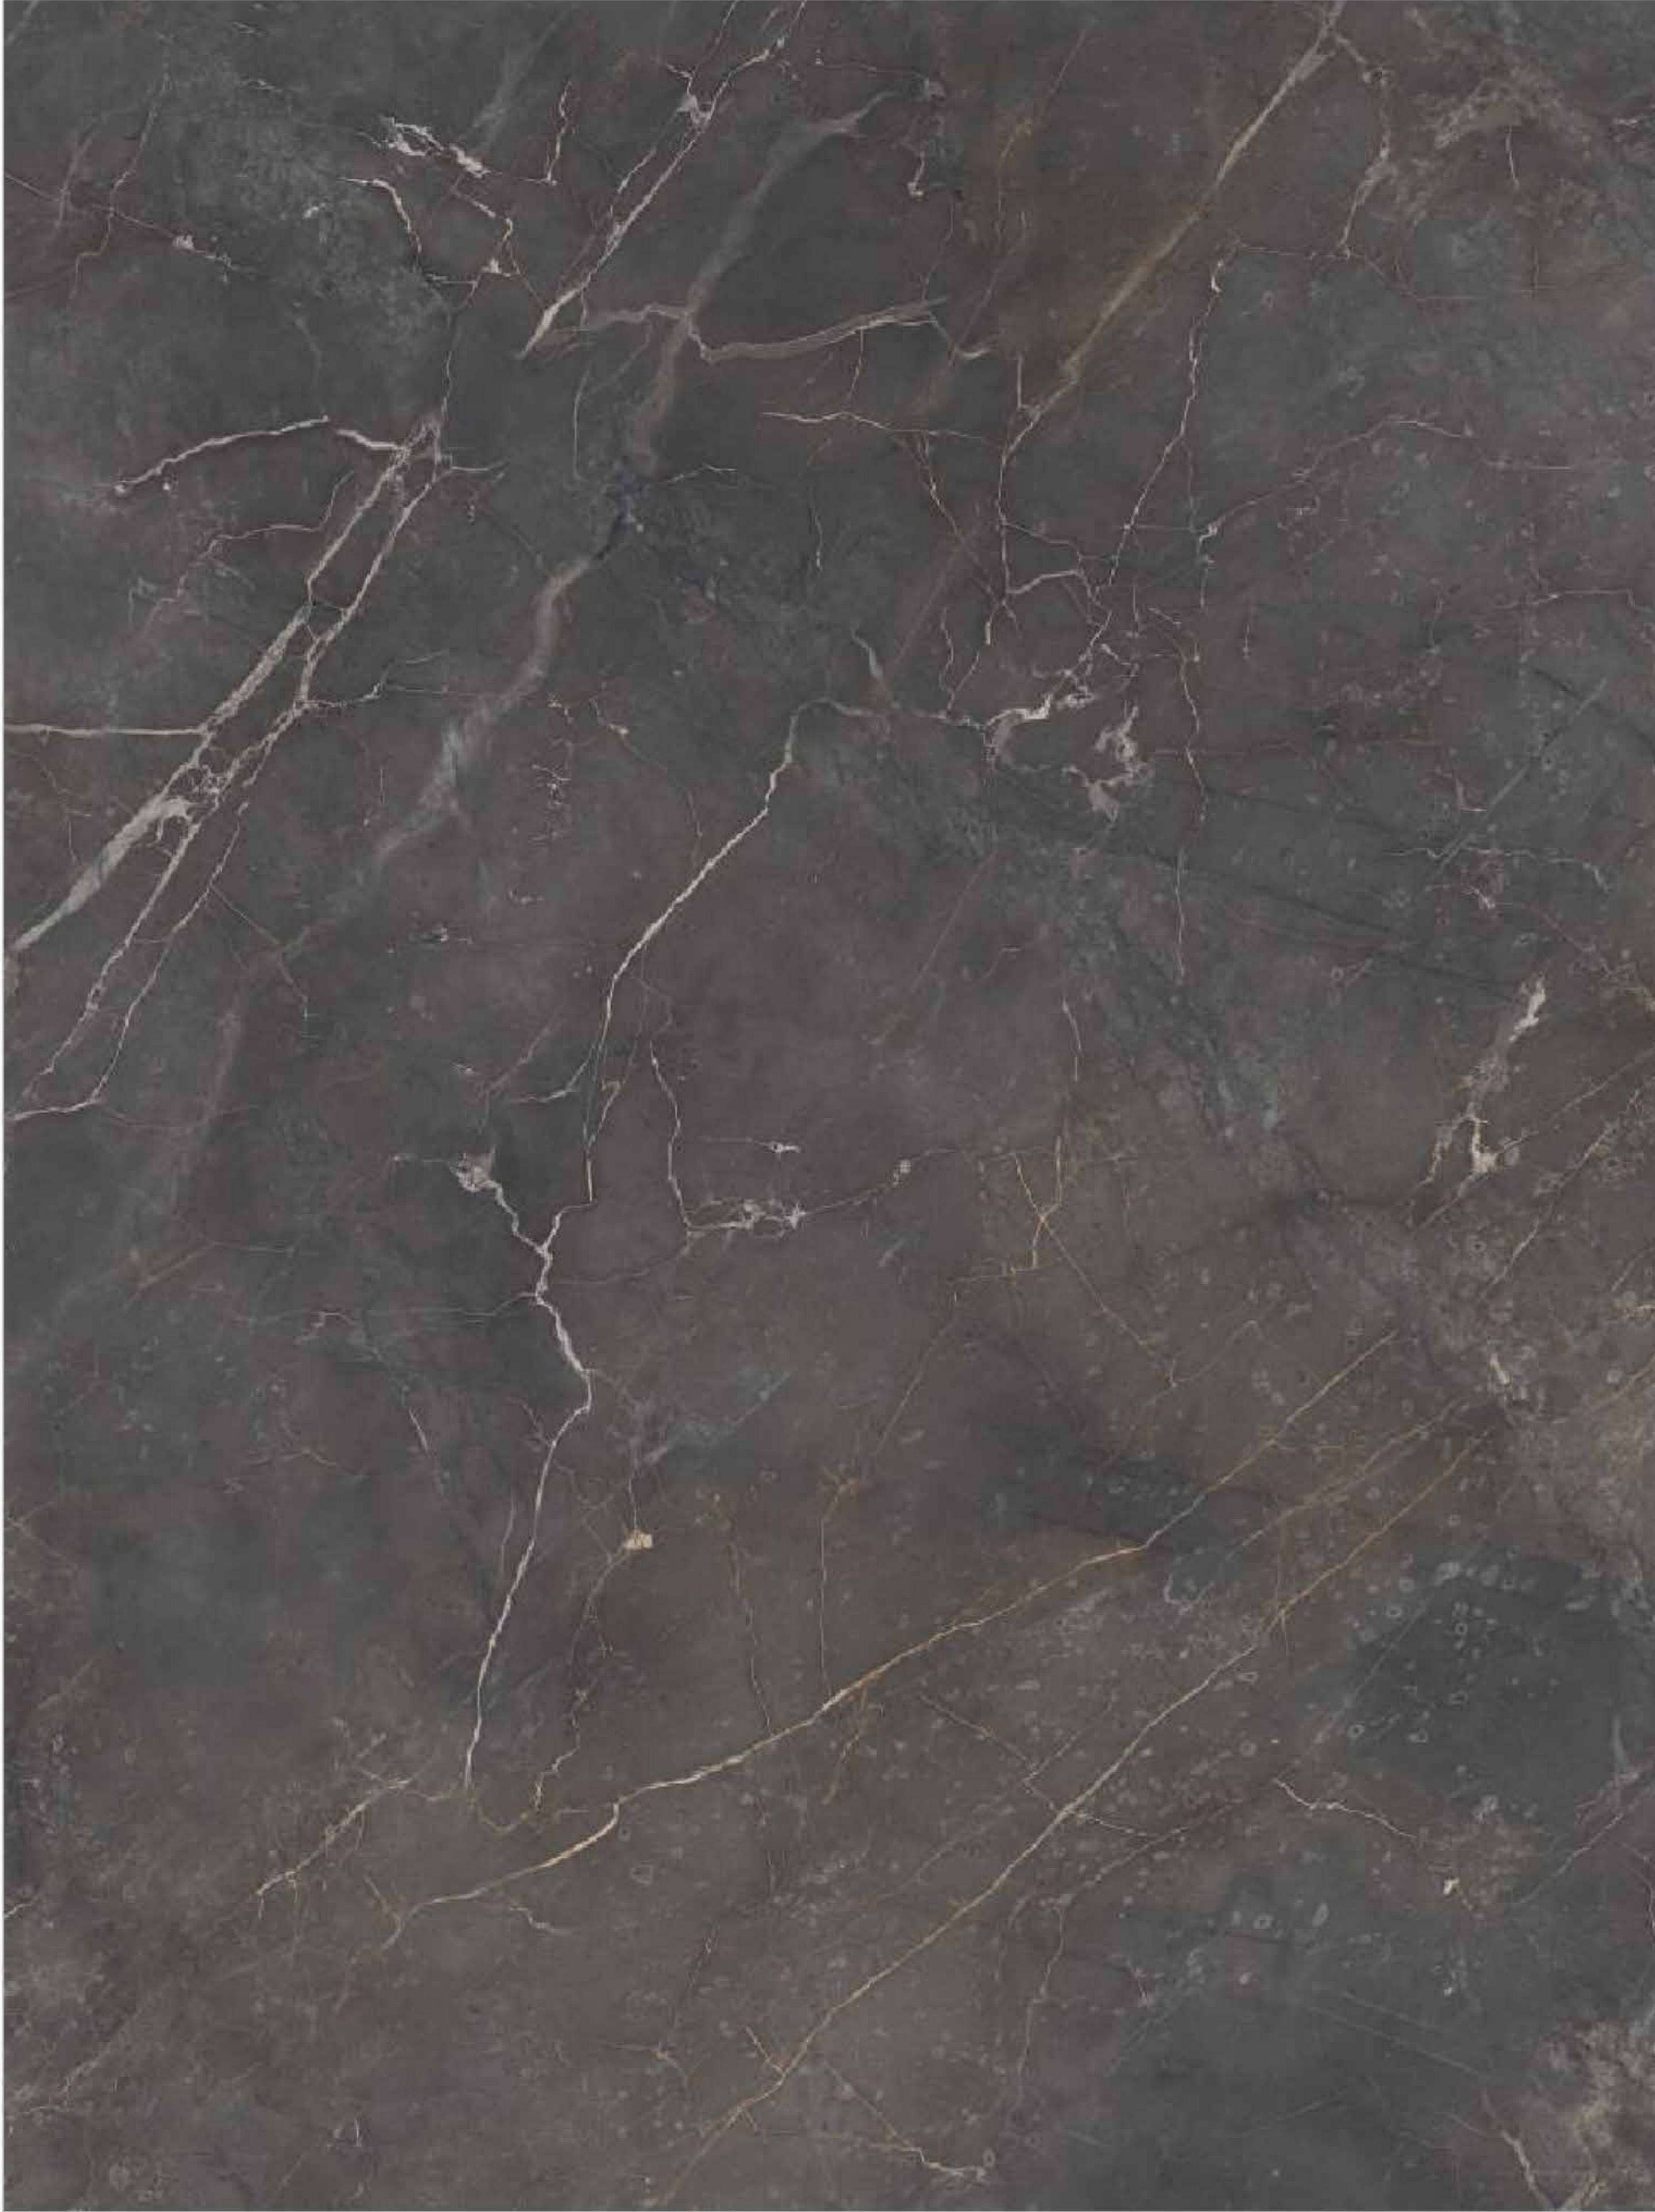

SPARTEN^{TM}
MARVELOUS MARBLE

TYPOLOGY
Fullbody

THICKNESS
15mm

SIZE
1200x1600mm