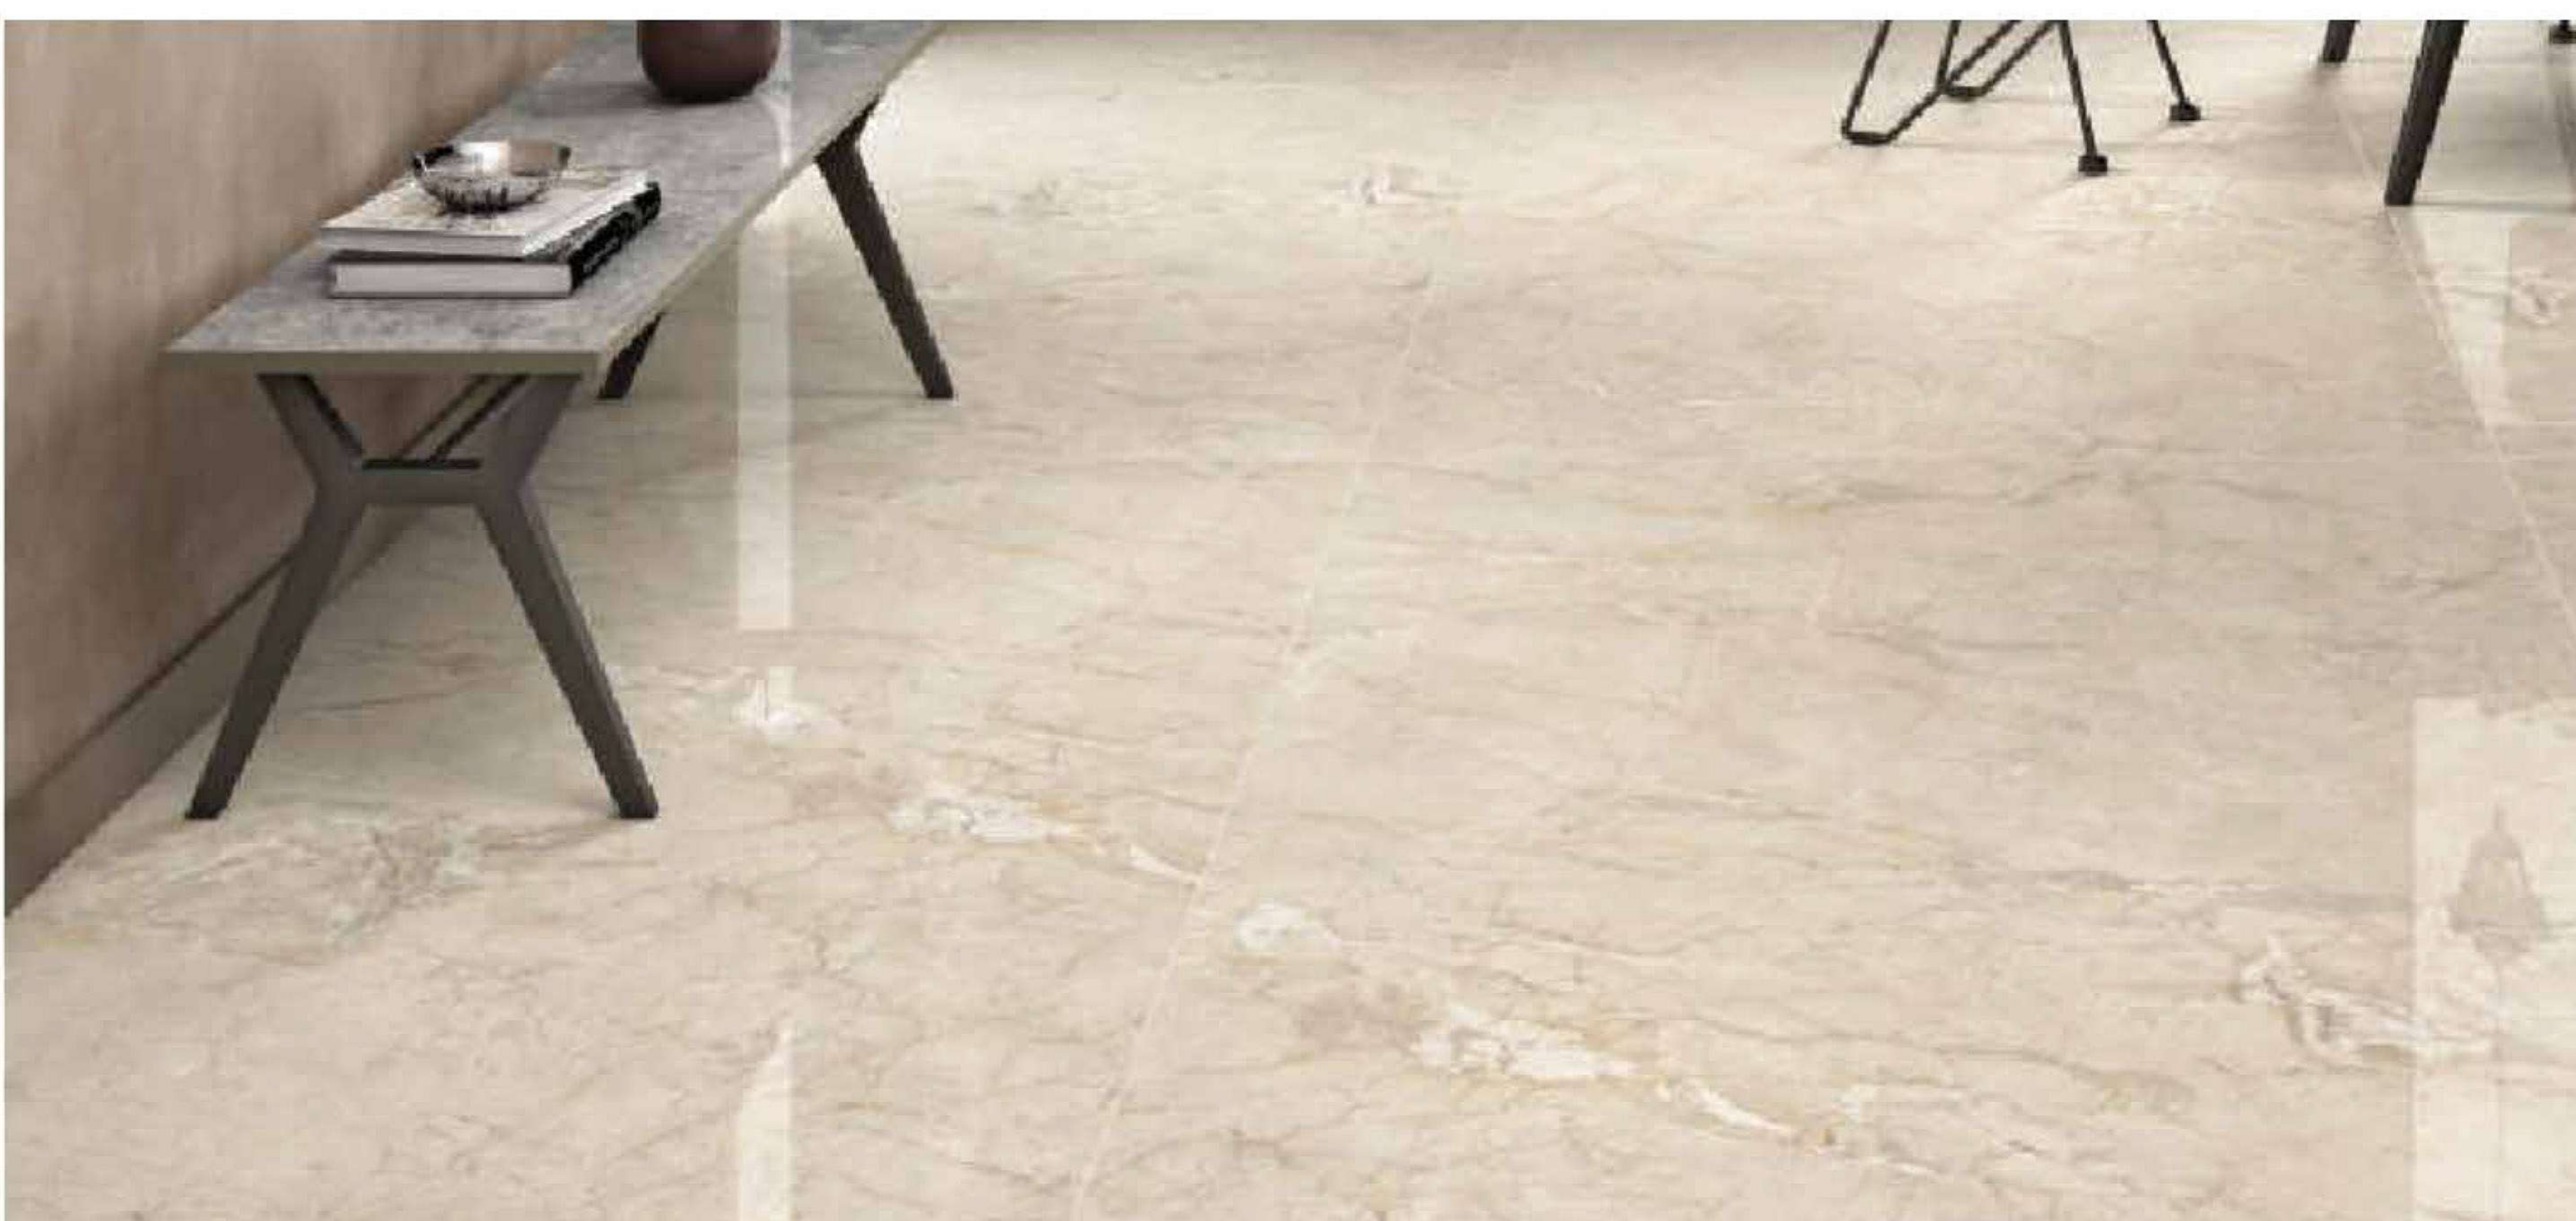

Face 3

SPARTENTM
MARVELOUS MARBLE

inspired in nature

TPOLOGY
Fullbody

THICKNESS
15mm

SIZE
1200x1600mm

ARRUS BEIGE

SPARTENTM
MARVELOUS MARBLE