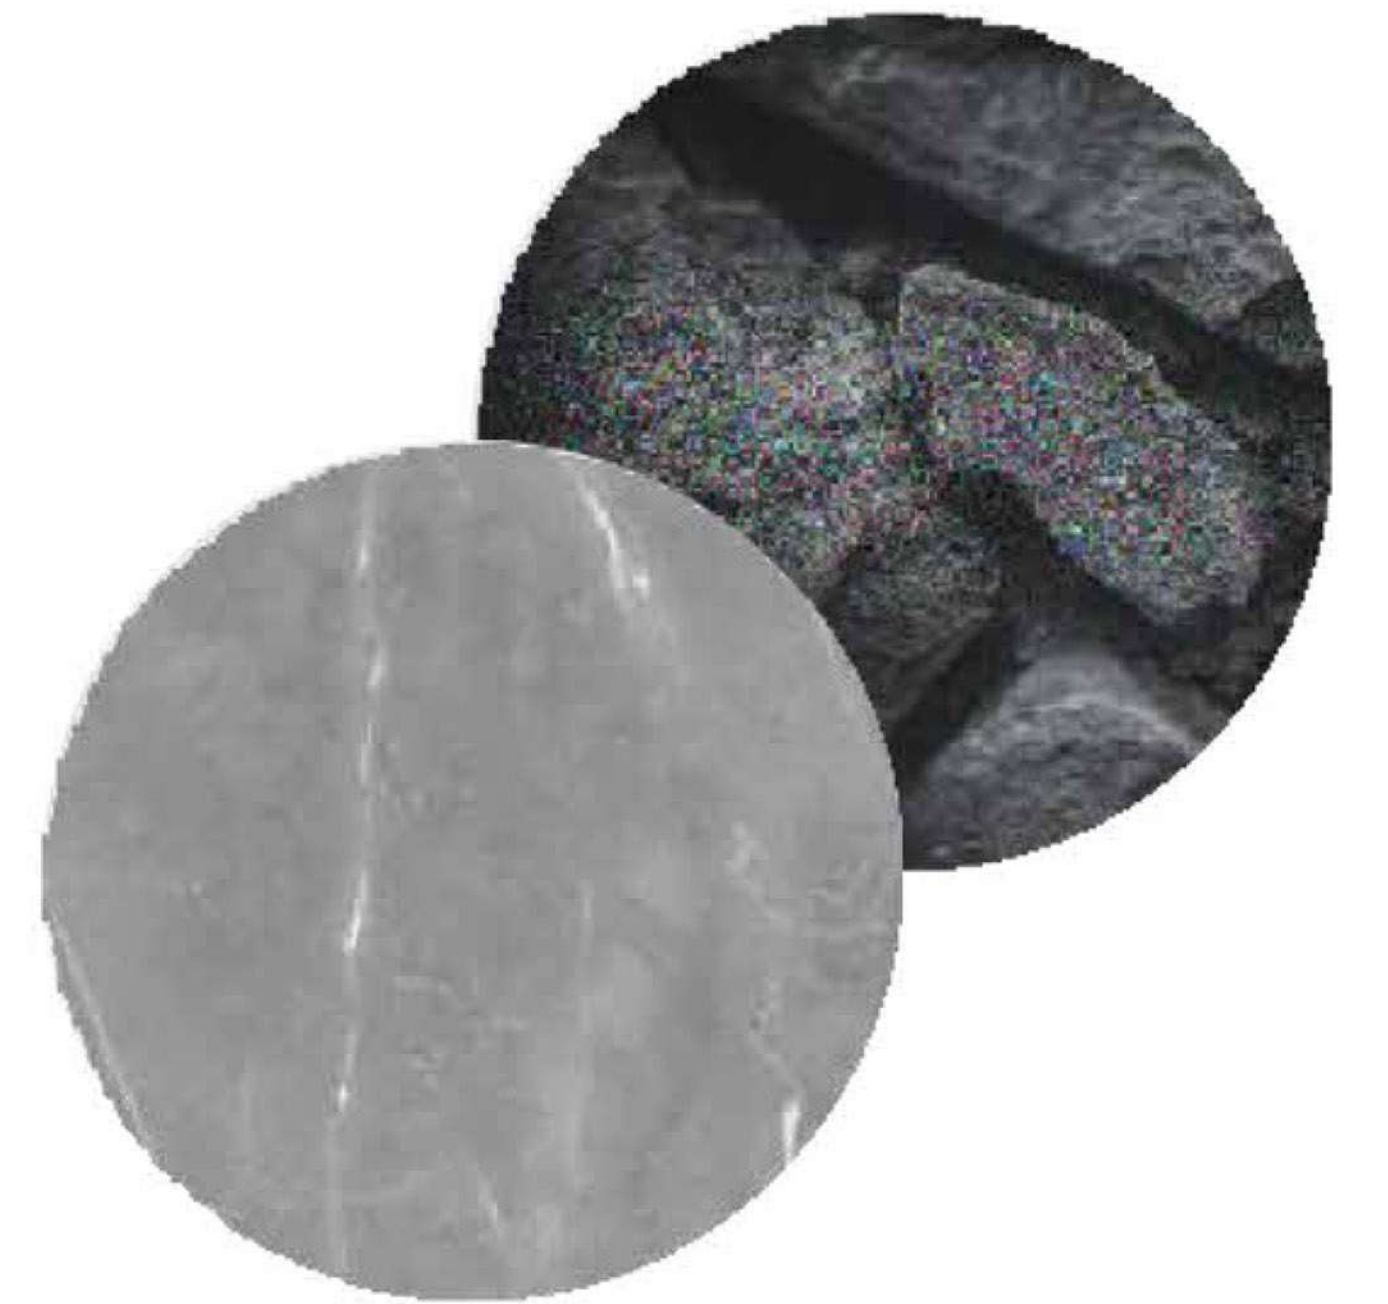

PIETRA GREY
Glossy

GREY BODY