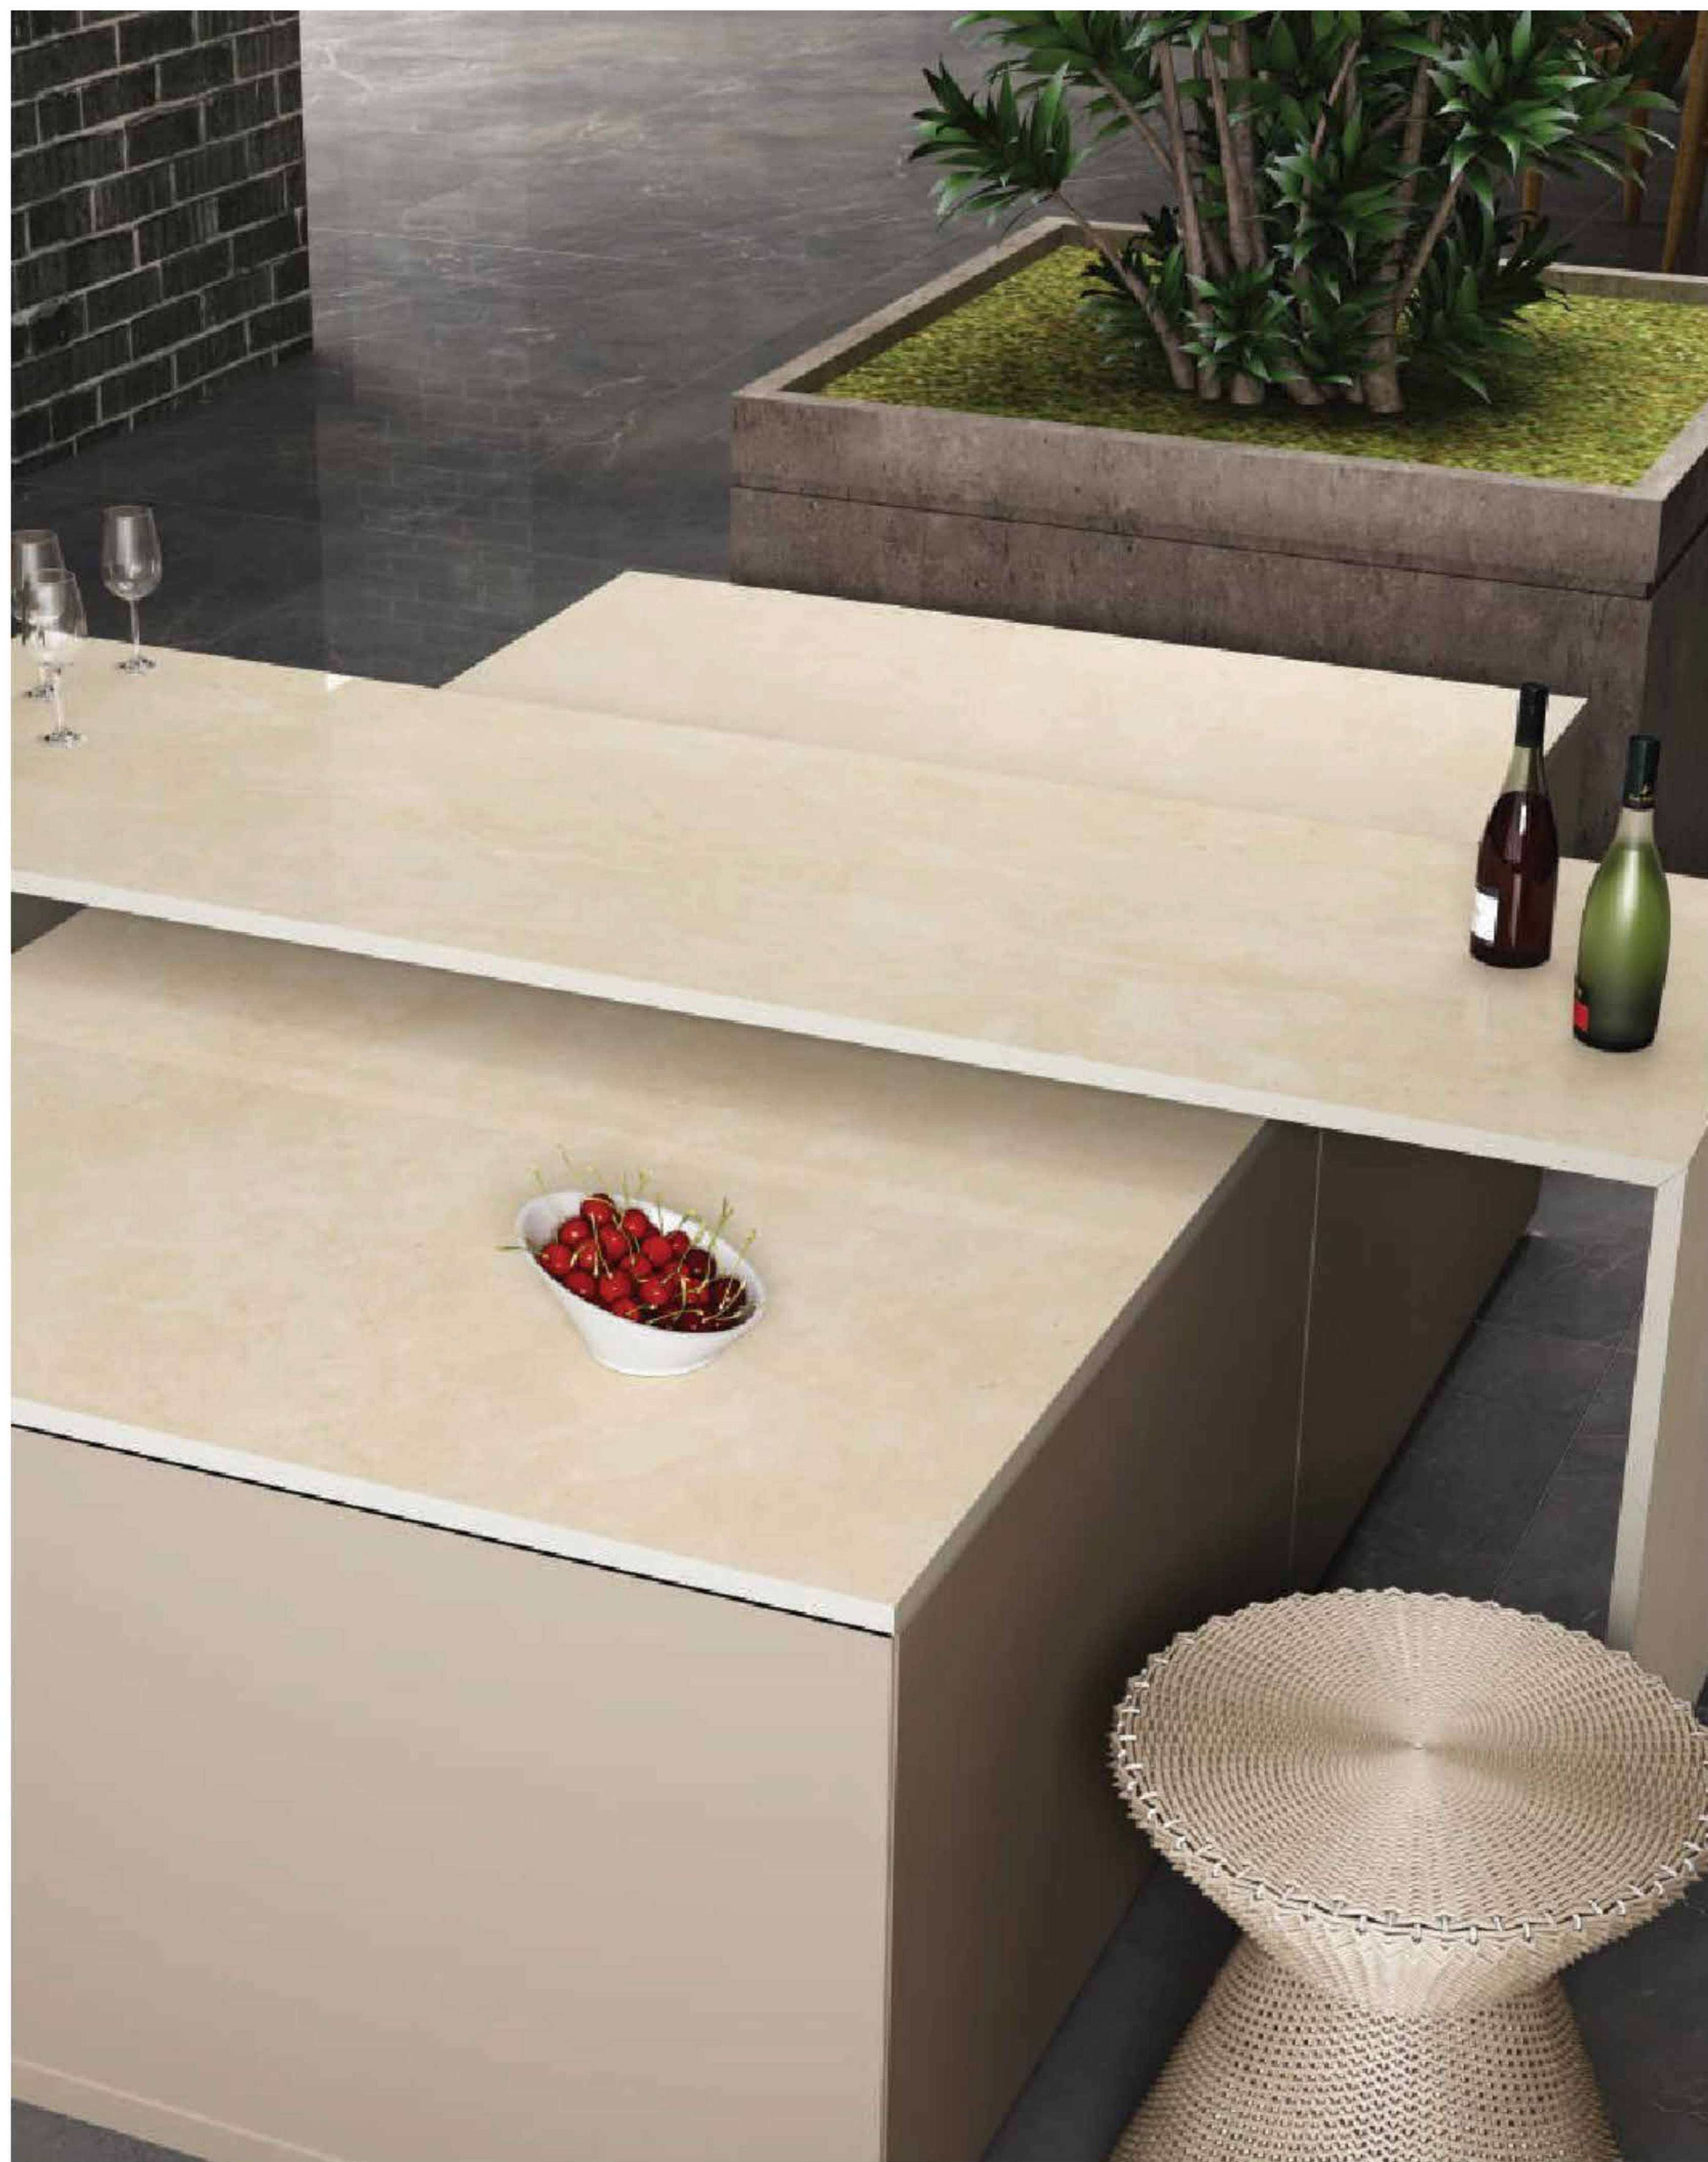

SPARTEN^{TM}
MARVELOUS MARBLE

inspired in nature

TYPOLOGY
Fullbody

THICKNESS
15mm

SIZE
1200x1600mm

CREMA MARFIL