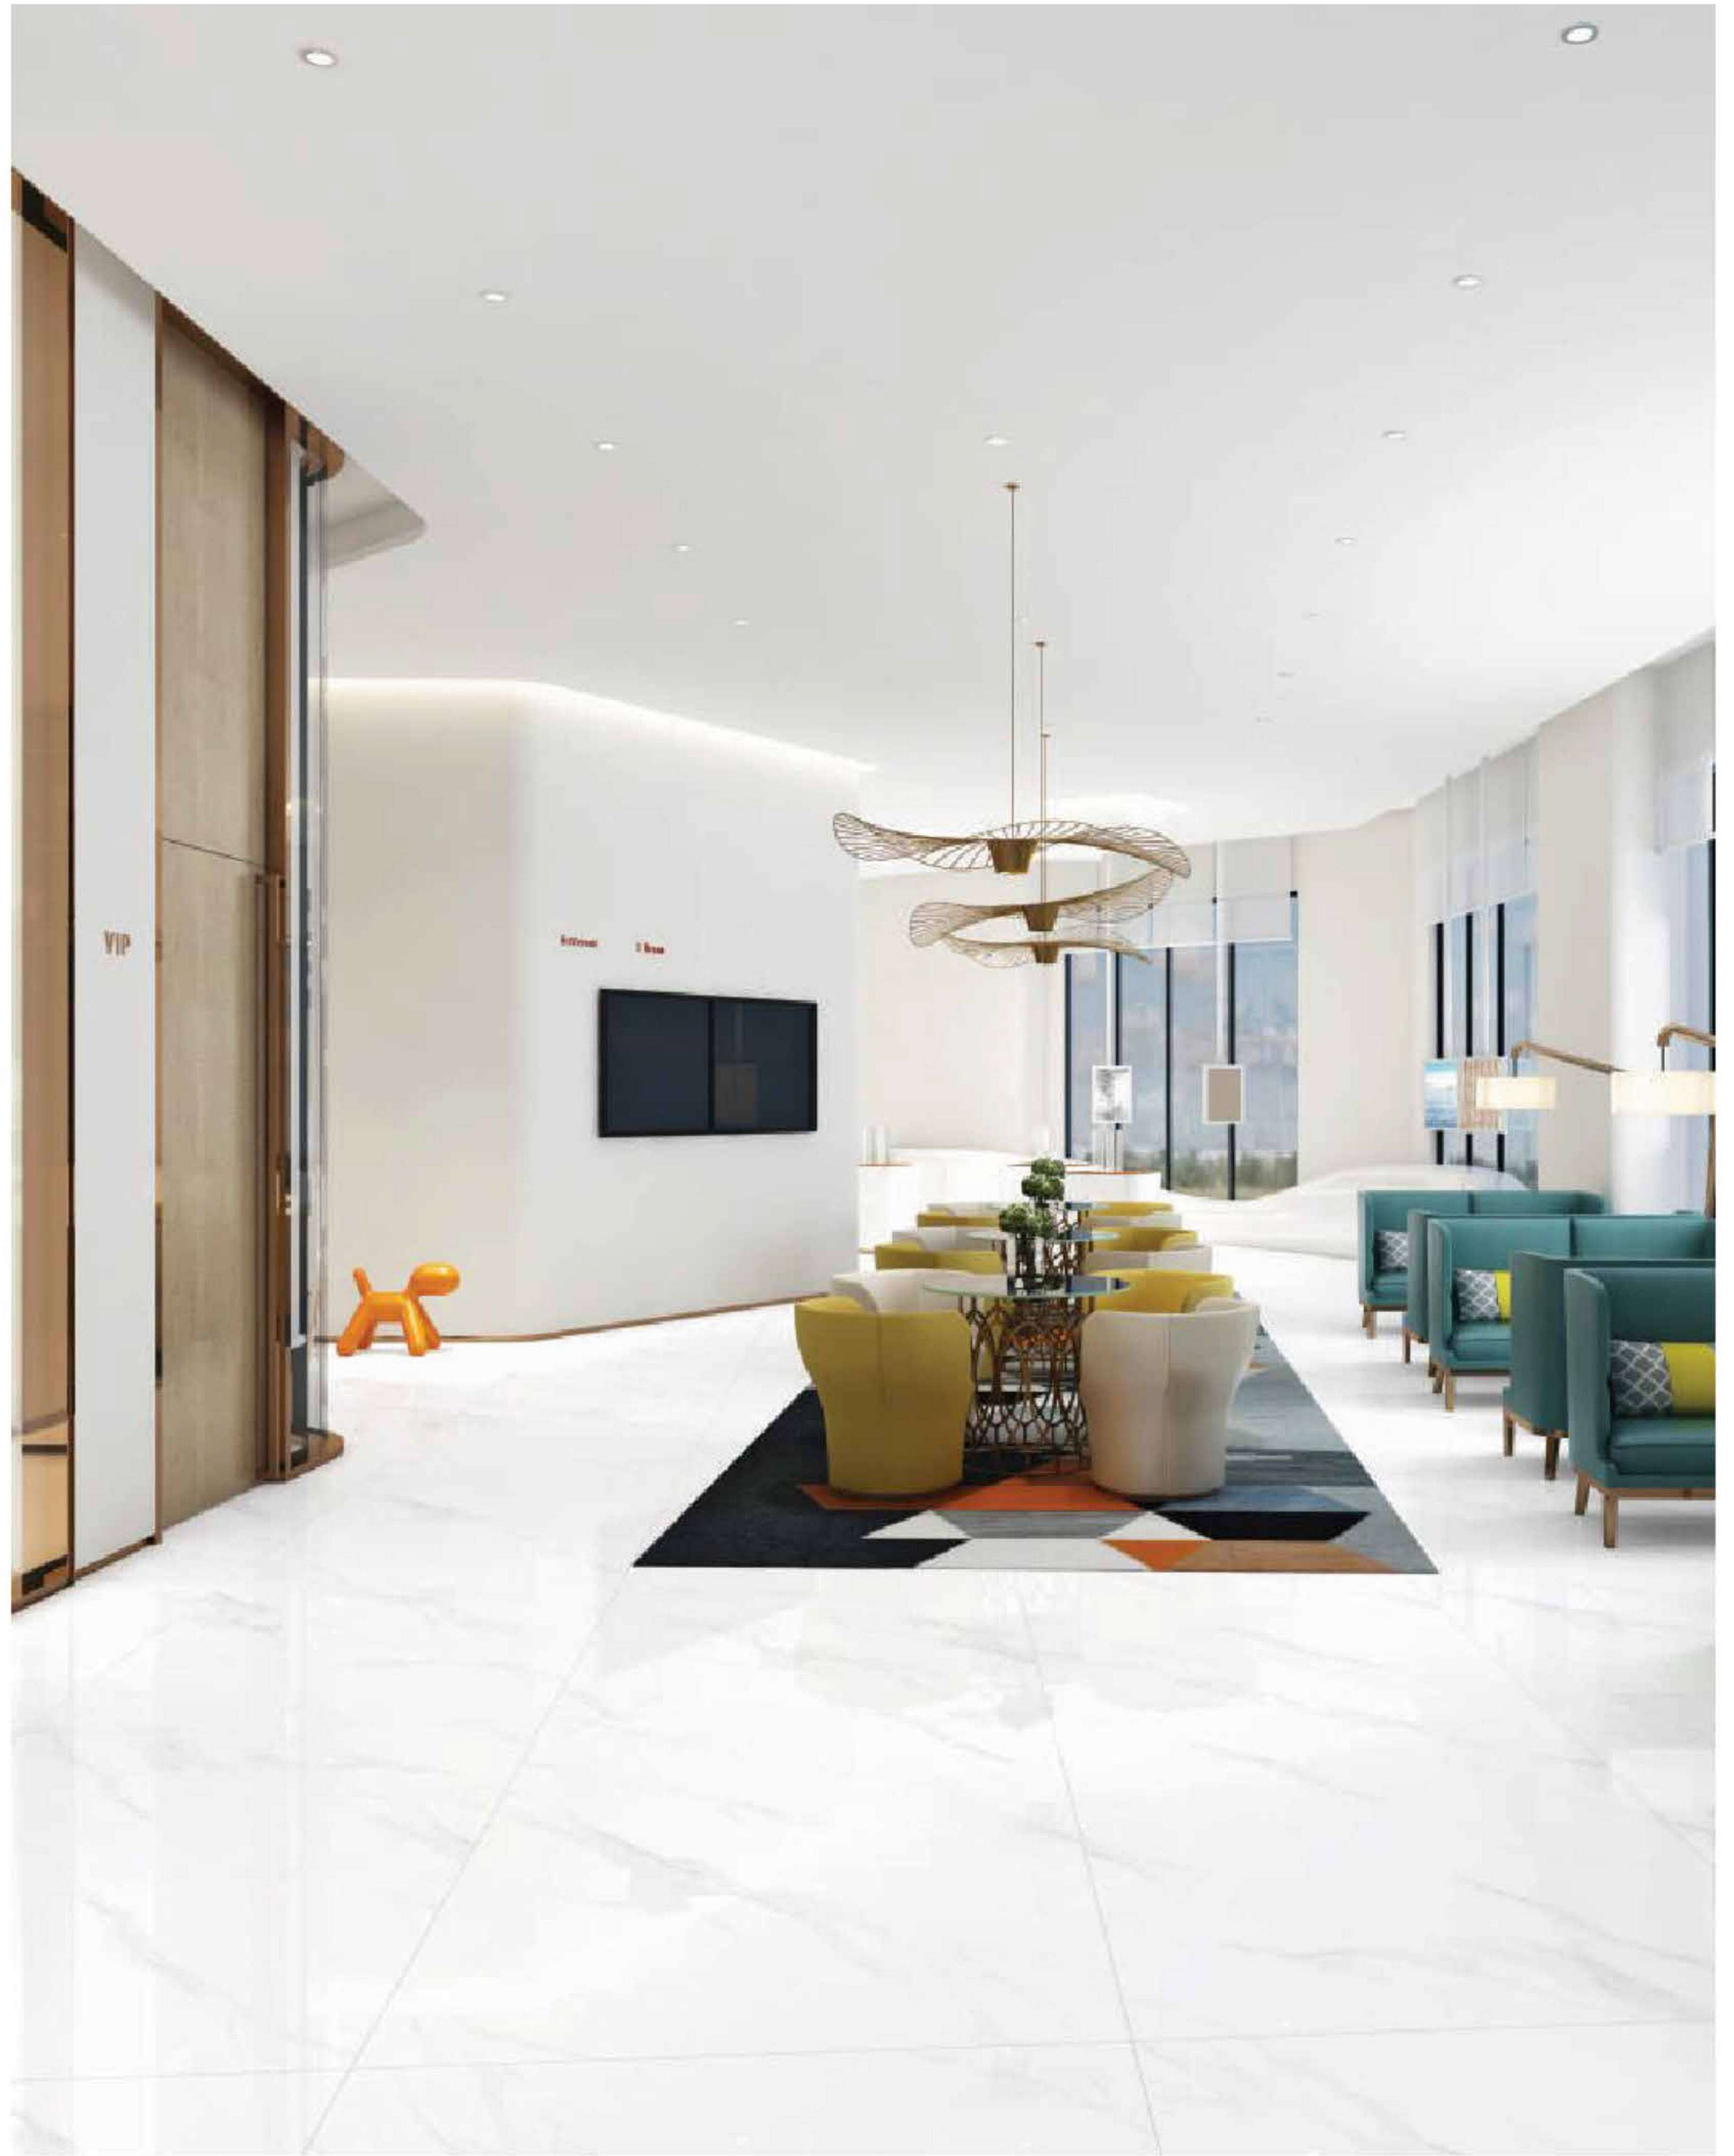

SPARTEN^{TM}
MARVELOUS MARBLE

inspired in nature