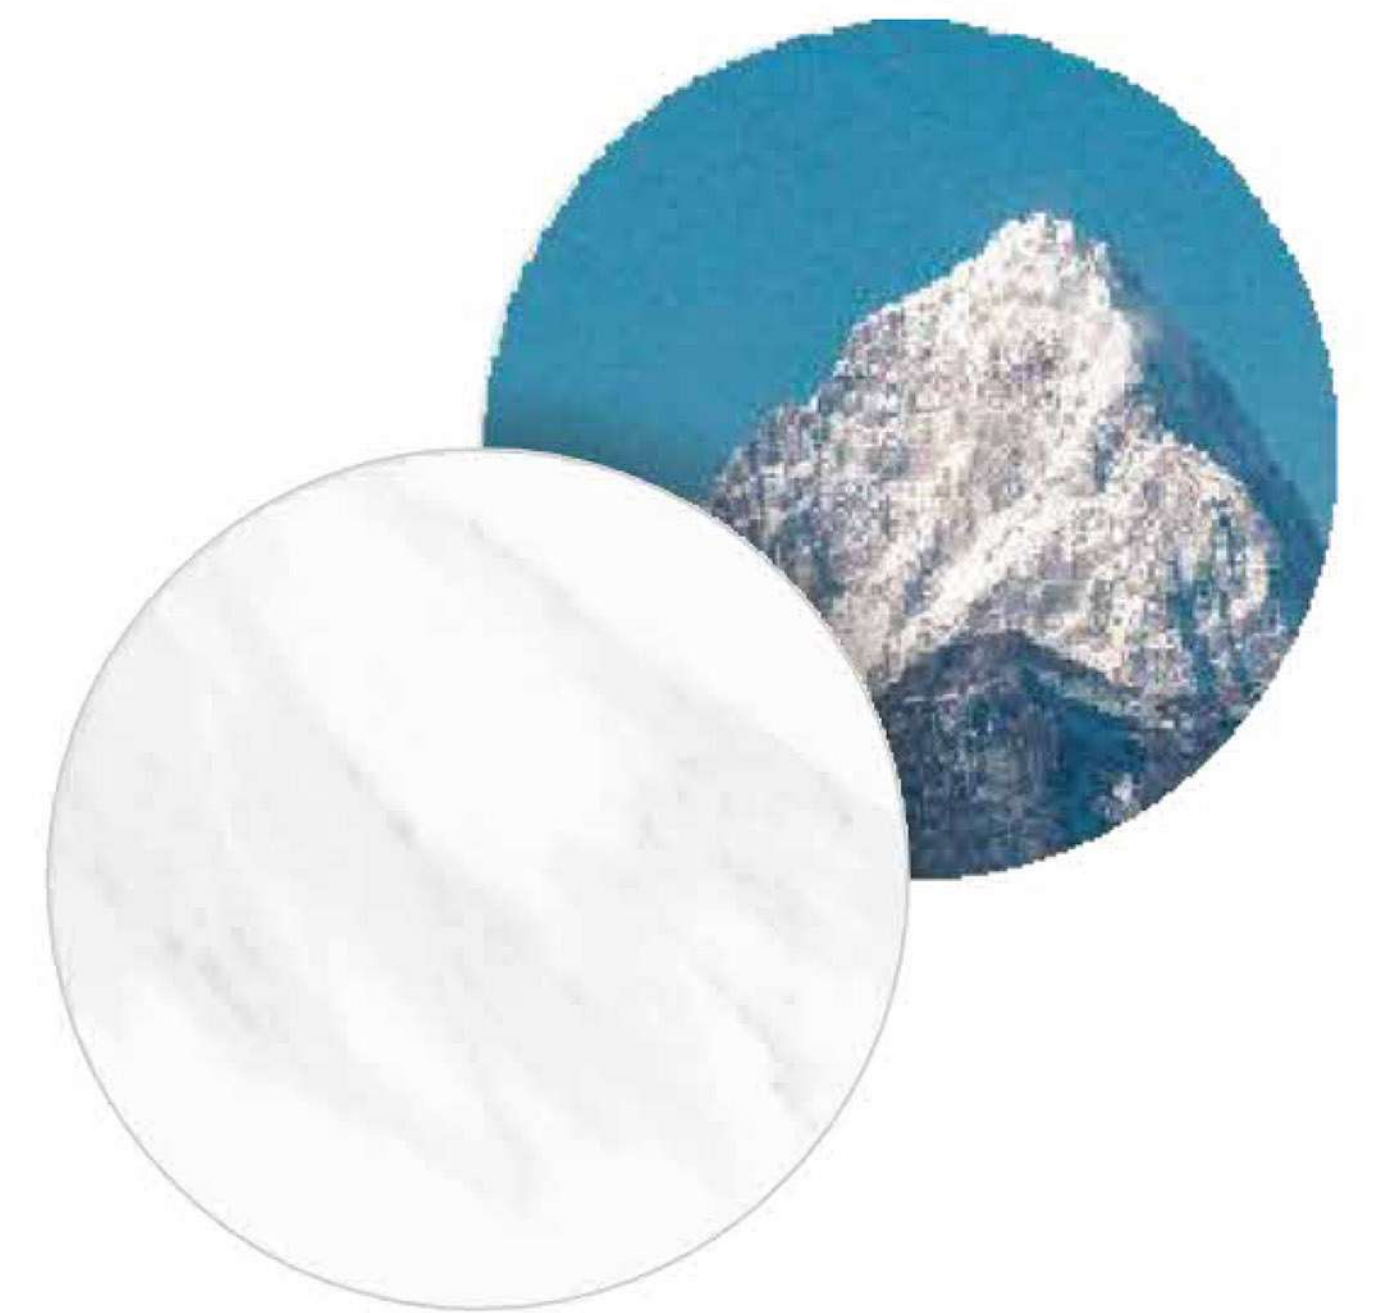

SPARTENTM
MARVELOUS MARBLE

TYPOLOGY
Fullbody

THICKNESS
15mm

SIZE
1200x1600mm

WHITE BODY

5001
Glossy

Face 1

Face 2