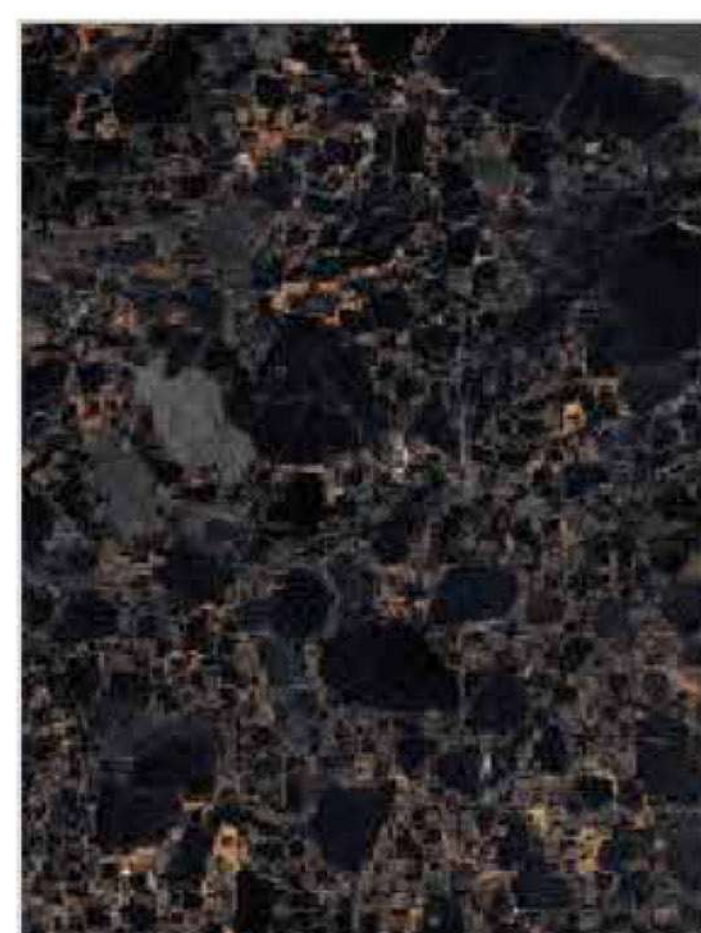

SIZE
1200x1600mm

BLACK CORAS

SPARTENTM
MARVELOUS MARBLE

TYPOLOGY
Fullbody

THICKNESS
15mm

SIZE
1200x1600mm

THUNDER BLACK
Glossy

Face 1