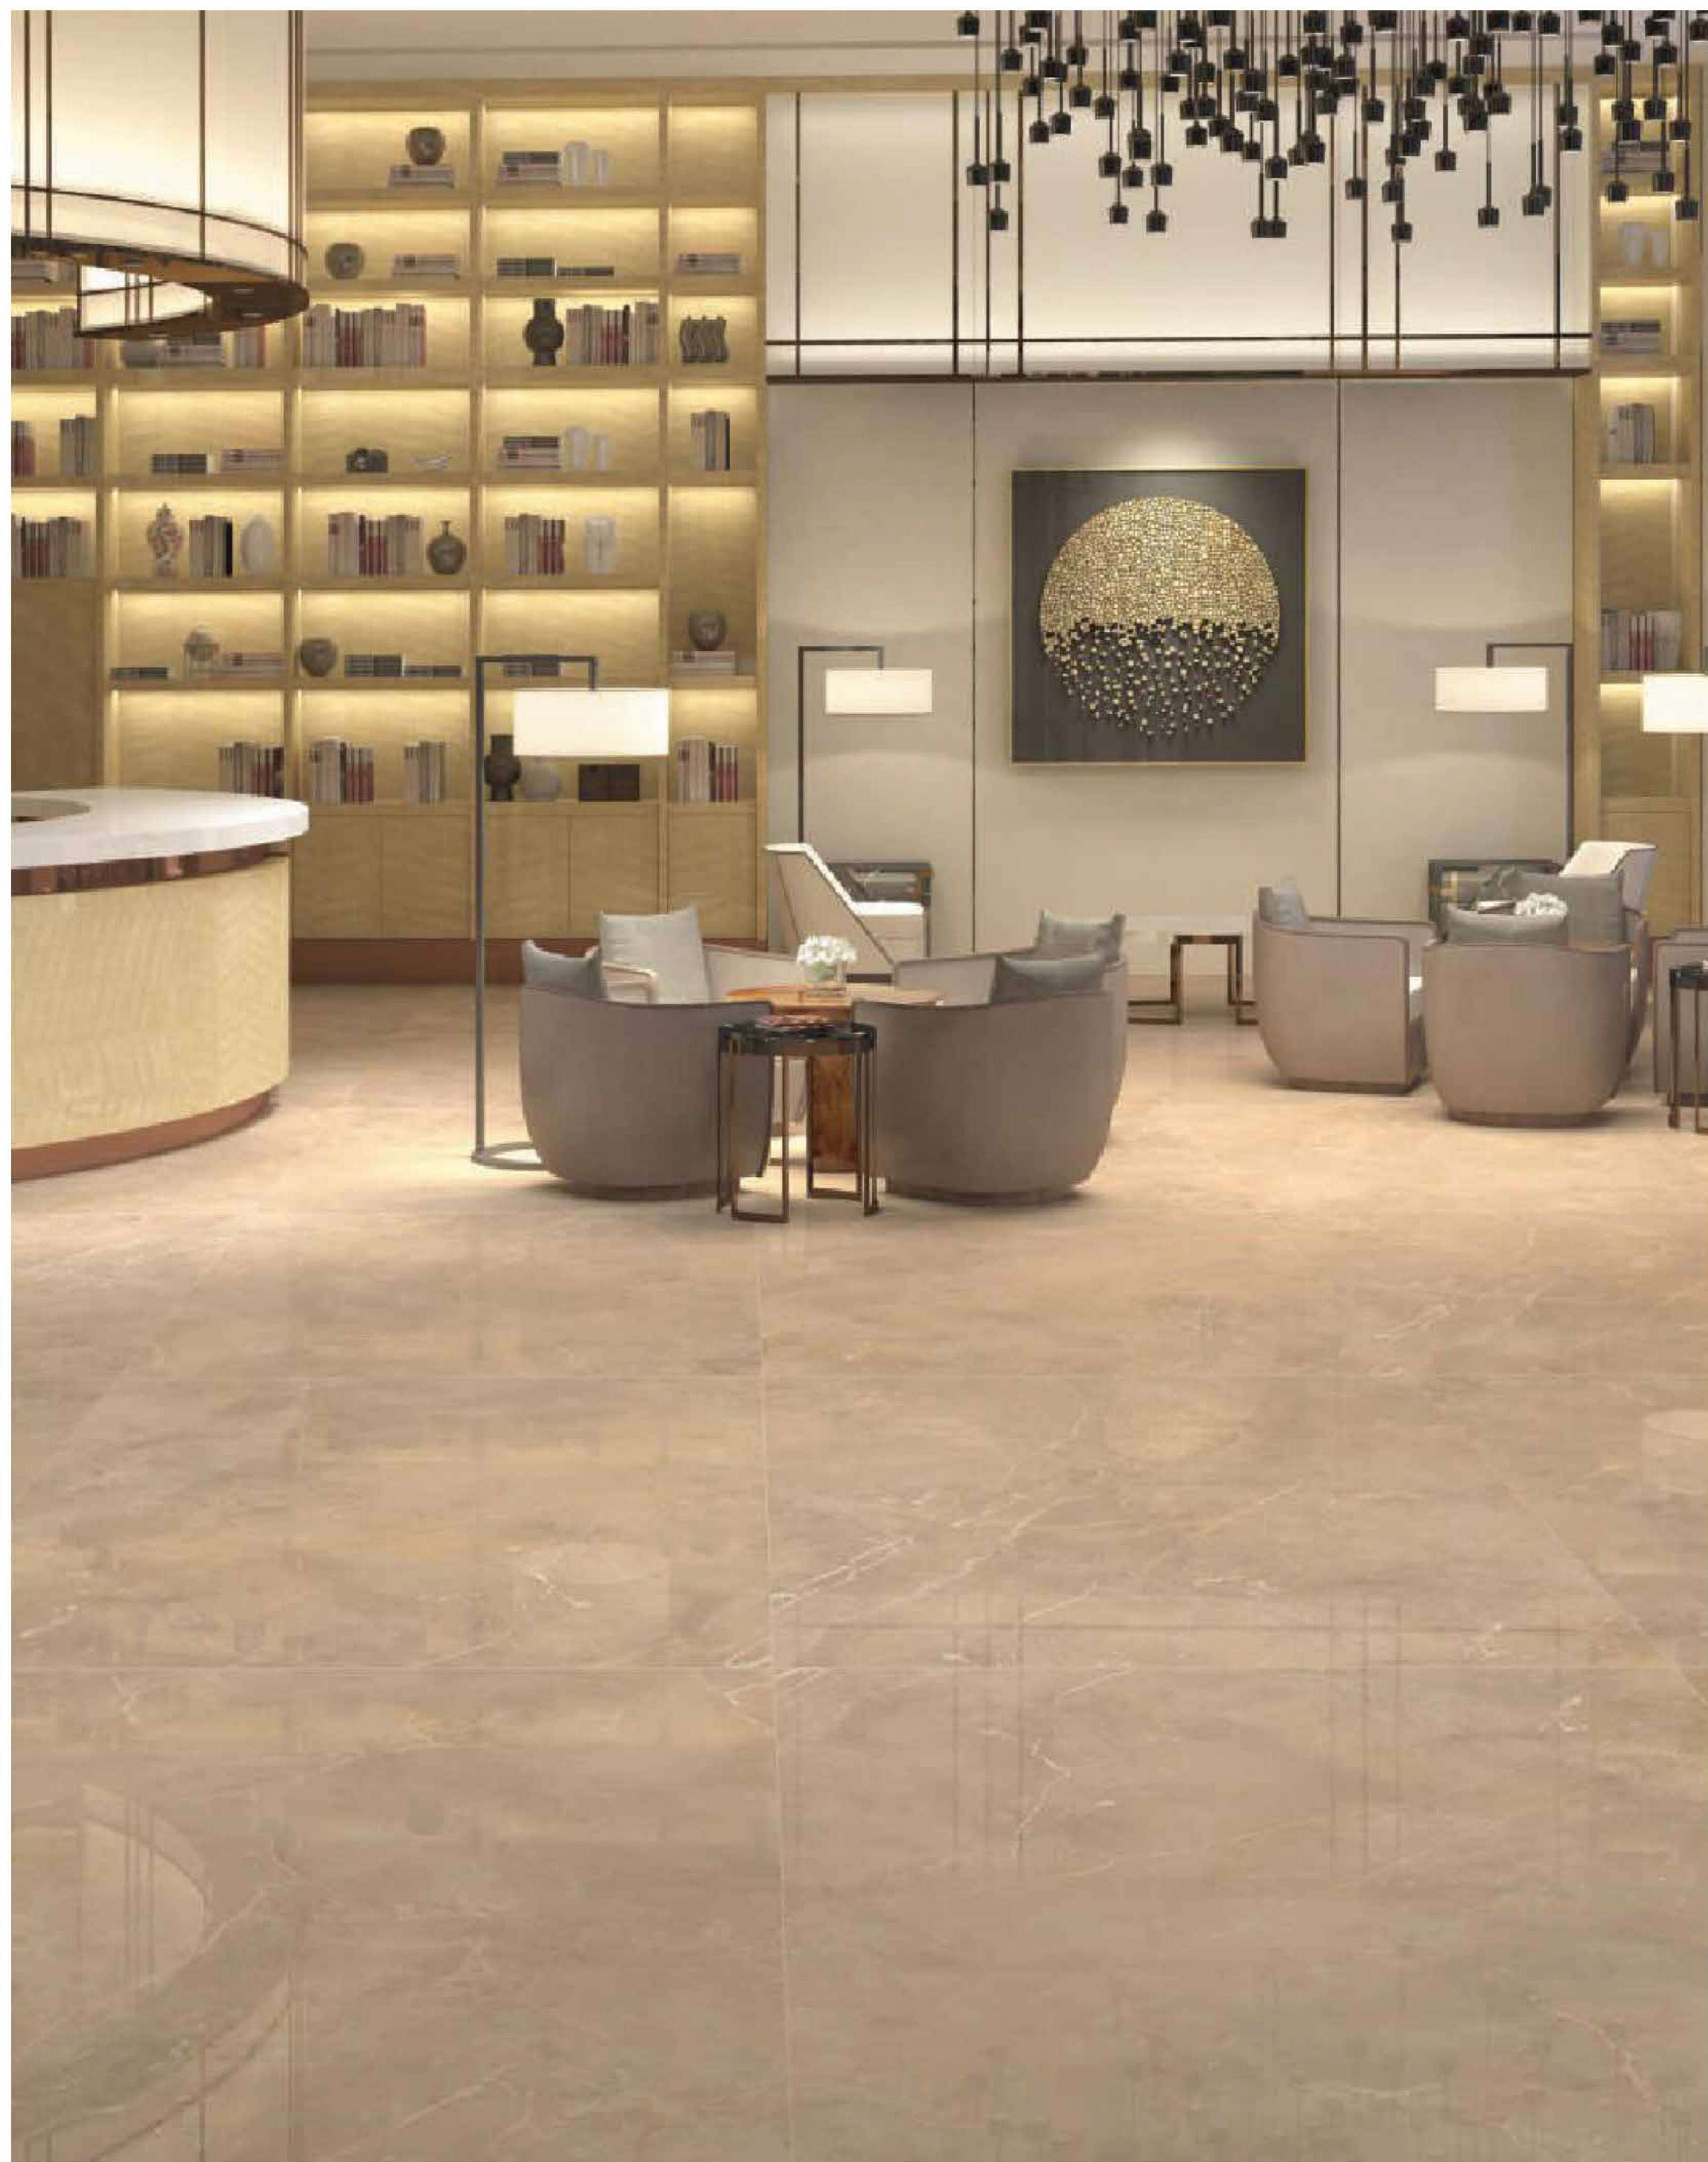

SPARTEN^{TM}
MARVELOUS MARBLE

inspired in nature

TPOLOGY
Fullbody

THICKNESS
15mm

SIZE
1200x1600mm

TITANIUM BEIGE