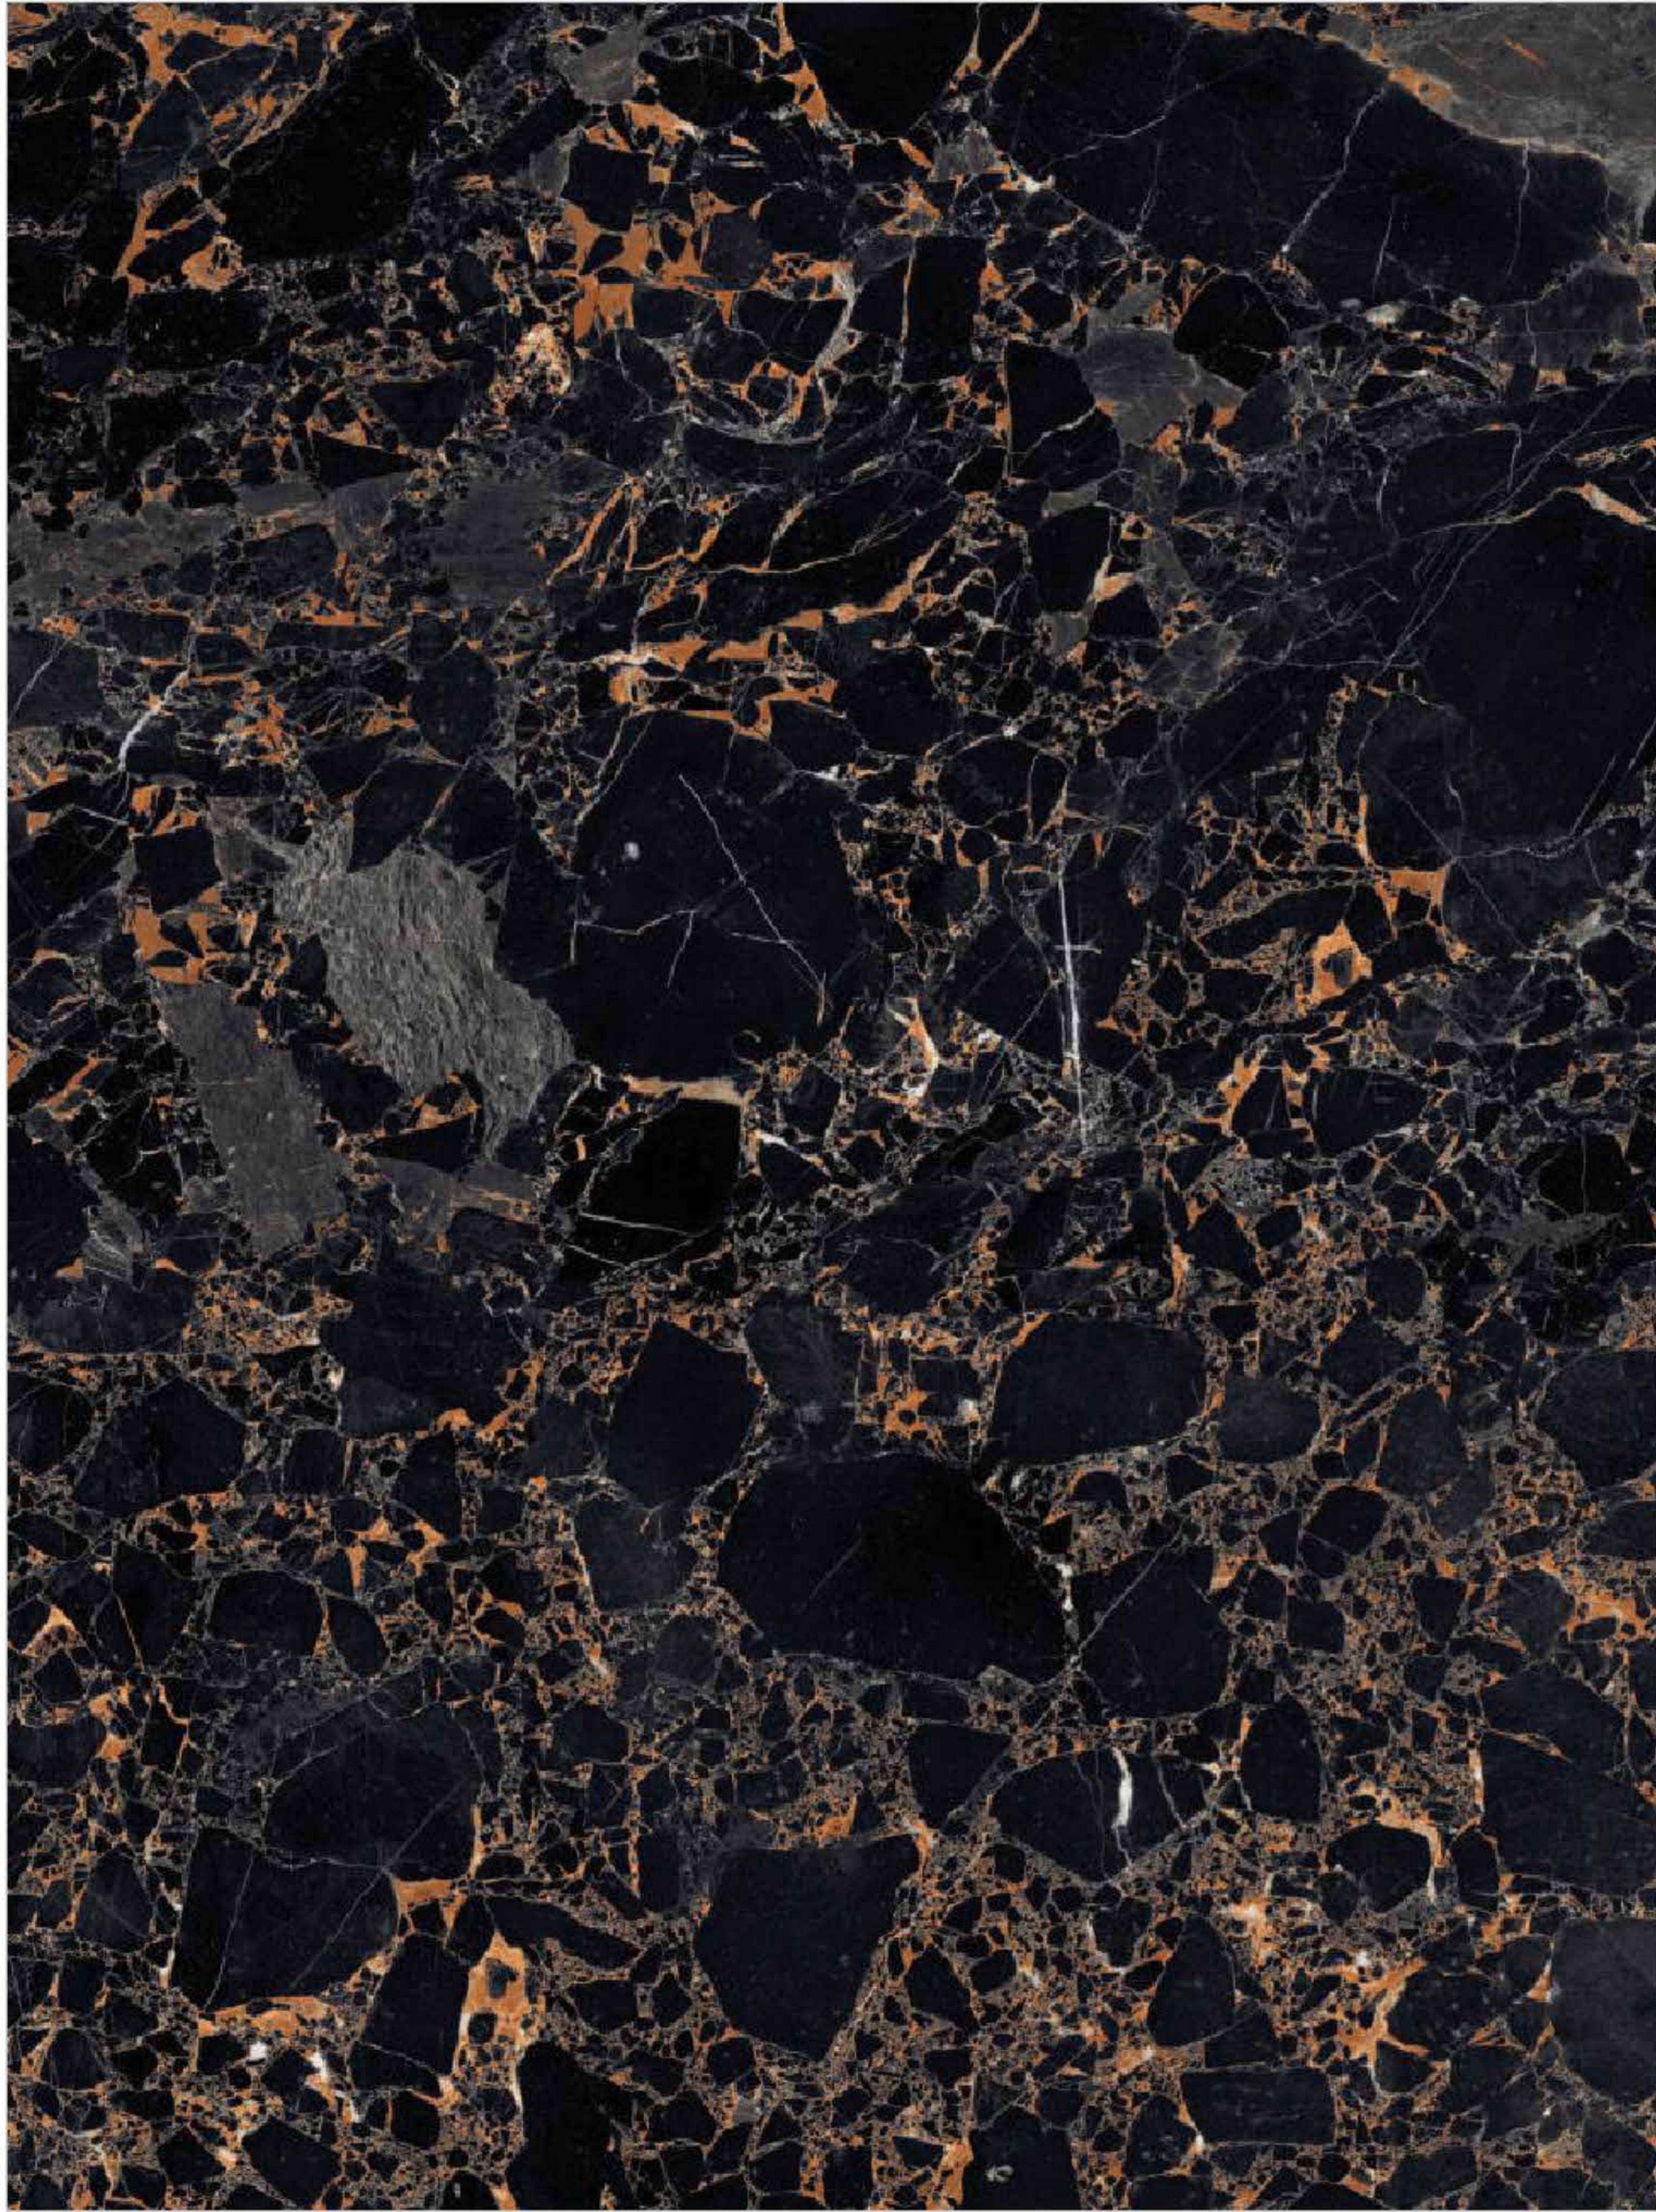

SIZE
1200x1600mm

BLACK CORAS

SPARTENTM
MARVELOUS MARBLE

TYPOLOGY
Fullbody

THICKNESS
15mm

SIZE
1200x1600mm

THUNDER BLACK
Glossy

Face 1