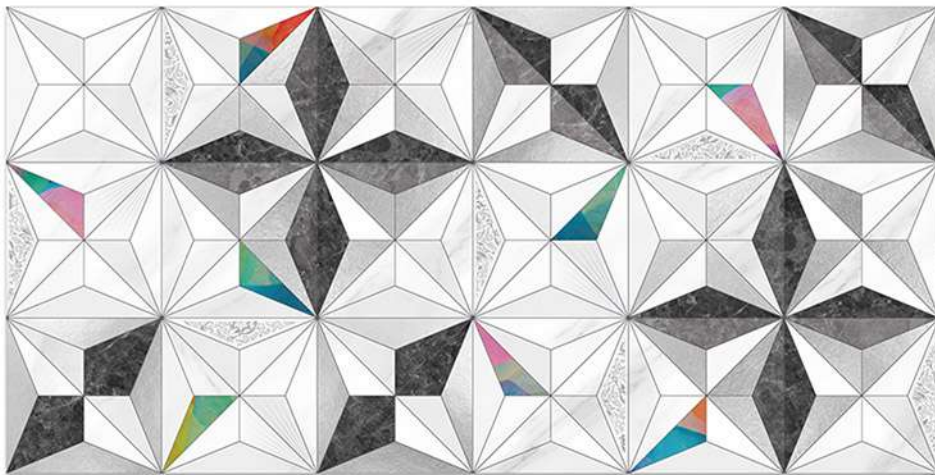

SPARTENTM
MARVELOUS MARBLE

GLOSSY
Collection

COLLECTION 2021

SPARTENTM
MARVELOUS MARBLE

300x
600mm

DIGITAL WALL TILES

11001-LT

11001-HL-1