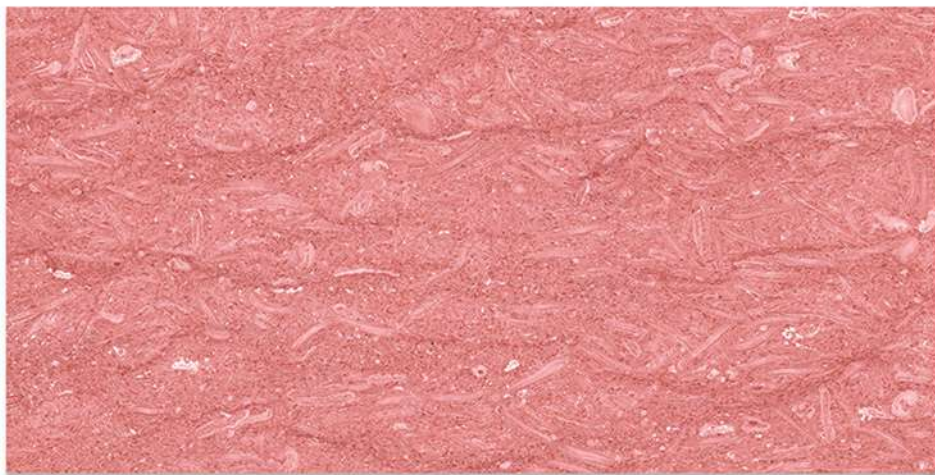

SPARTEN^{TM}
MARVELOUS MARBLE

300x
600mm

DIGITAL WALL TILES

11038-DK

12"x24"