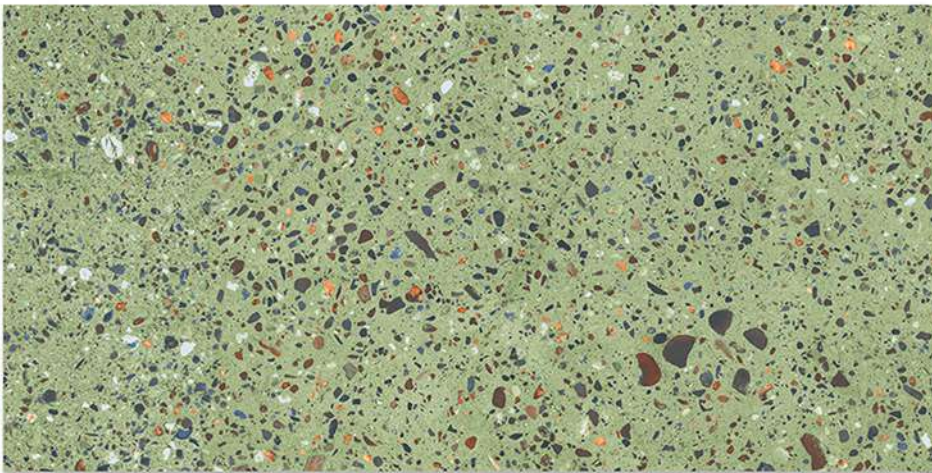

SPARTEN^{TM}
MARVELOUS MARBLE

300x
600mm

DIGITAL WALL TILES

11059-DK

12"x24"