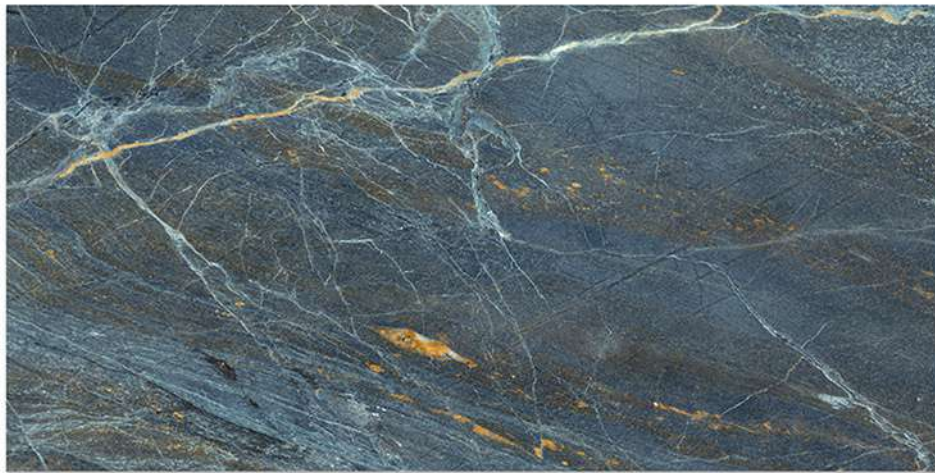

SPARTEN^{TM}
MARVELOUS MARBLE

300x
600mm

DIGITAL WALL TILES

11058-DK

12"x24"