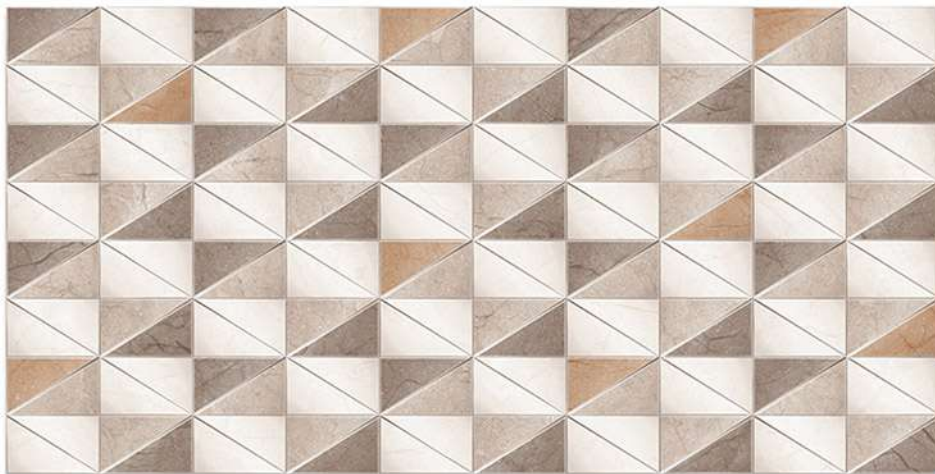

11064-HL-1