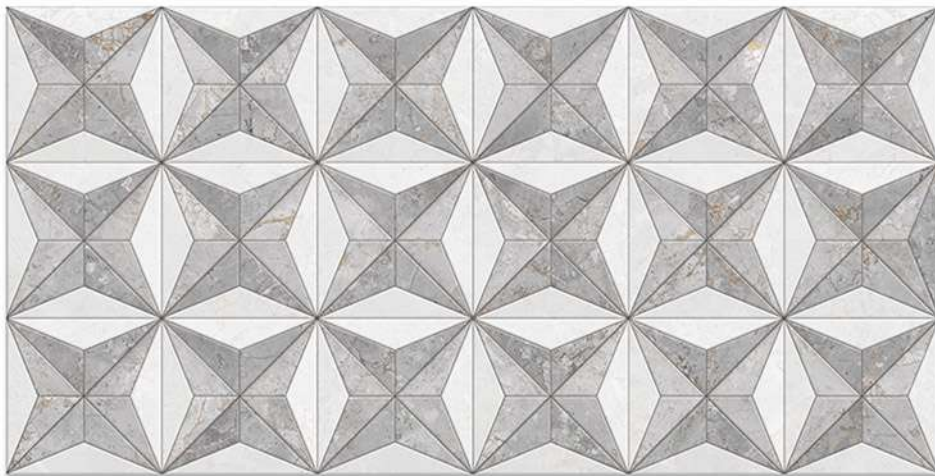

11025-HL-1