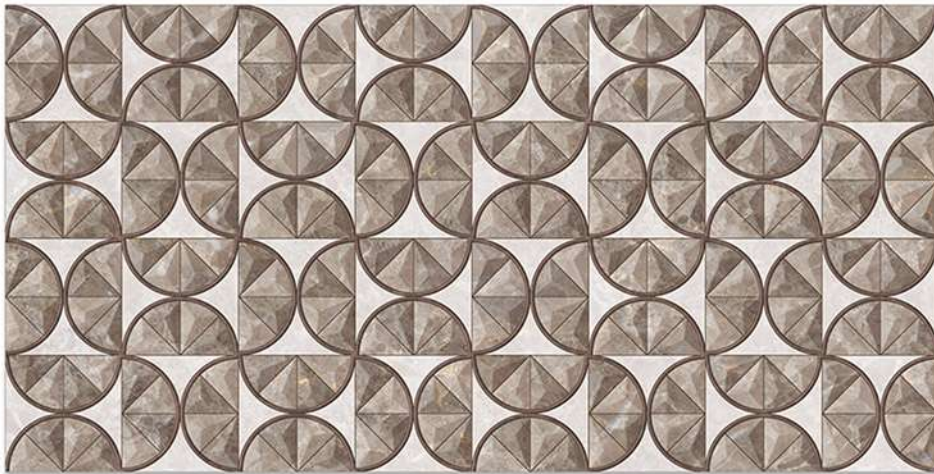

11009-HL-1