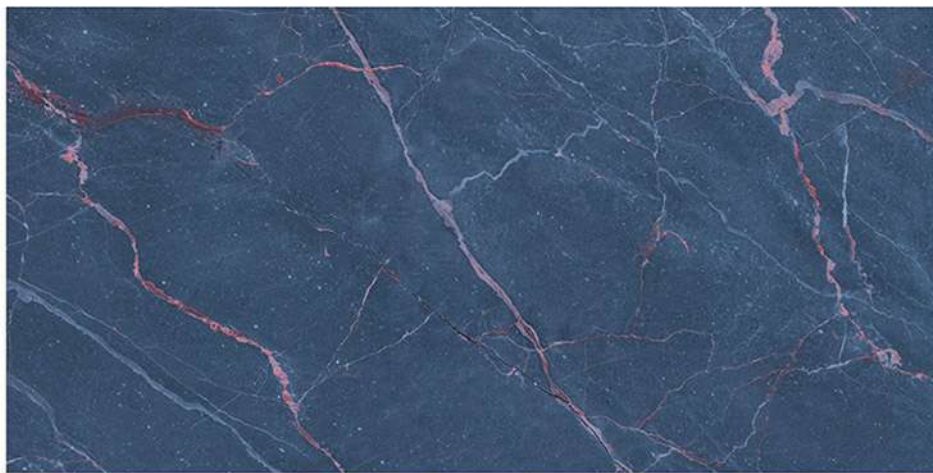

SPARTEN^{TM}
MARVELOUS MARBLE

300x
600mm

DIGITAL WALL TILES

11019-DK

12"x24"