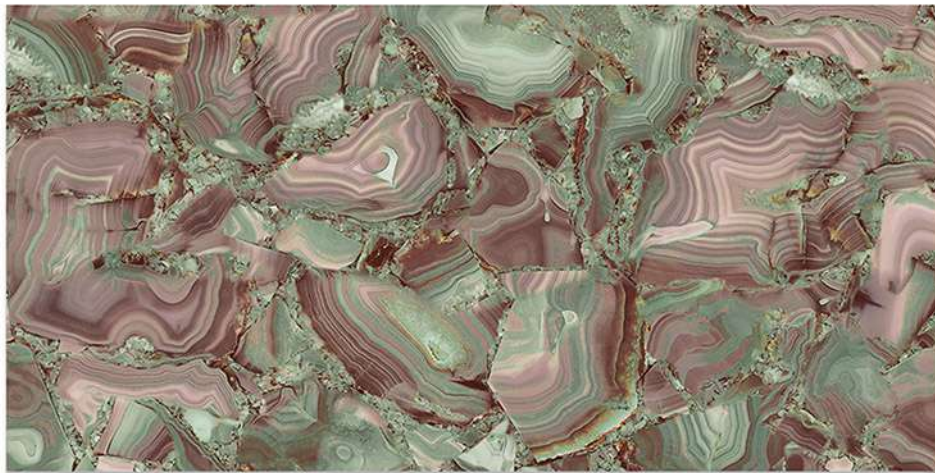

11031-DK

WALL TILES

GLOSSY

ELEVATION

WATER
PROOF

RECTIFIED
TILES

RANDOM
DESIGN

12"x24"