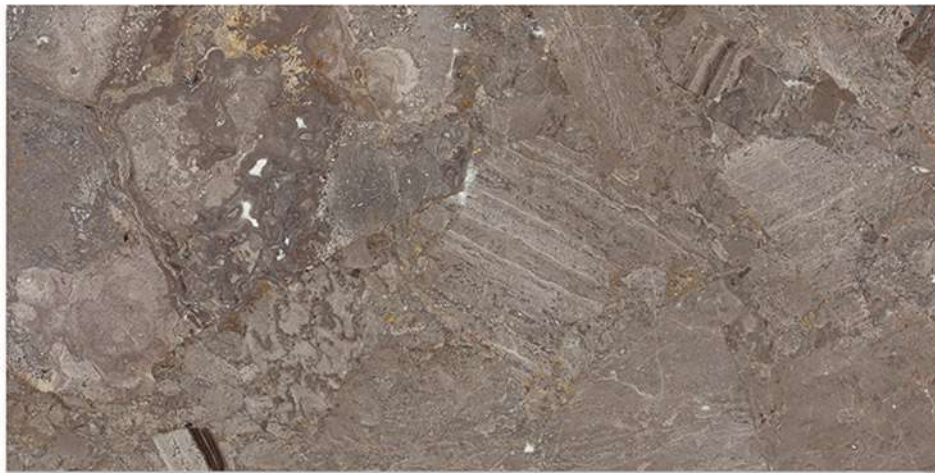

RECTIFIED TILES

RANDOM DESIGN

12"x24"

SPARTENTM
MARVELOUS MARBLE

300x
600mm

DIGITAL WALL TILES

11121-LT

11121-HL-1