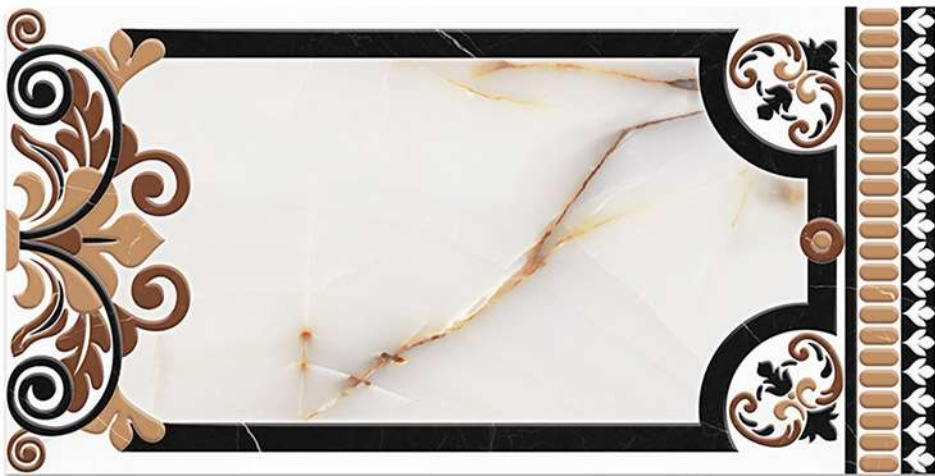

11091-HL-1