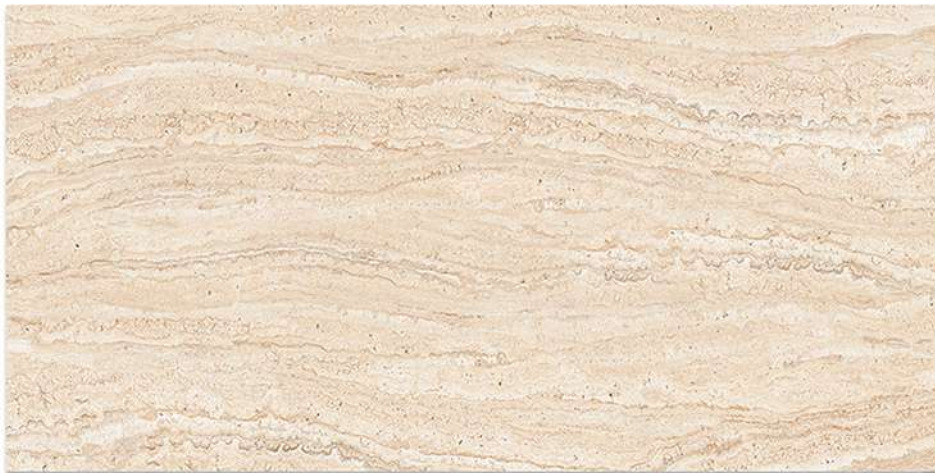

SPARTEN^{TM}
MARVELOUS MARBLE

300x
600mm

DIGITAL WALL TILES

11069-DK

12"x24"