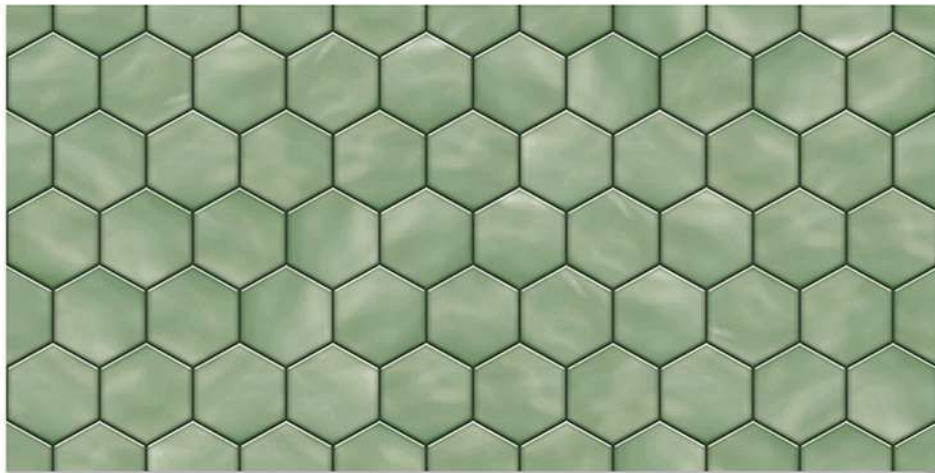

SPARTEN^{TM}
MARVELOUS MARBLE

300x
600mm

DIGITAL WALL TILES

11109-DK

12"x24"