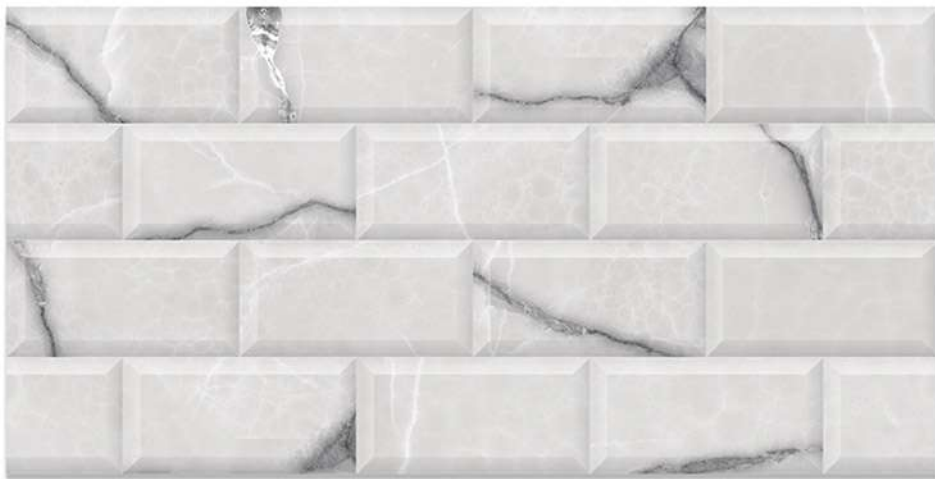

11102-HL-1