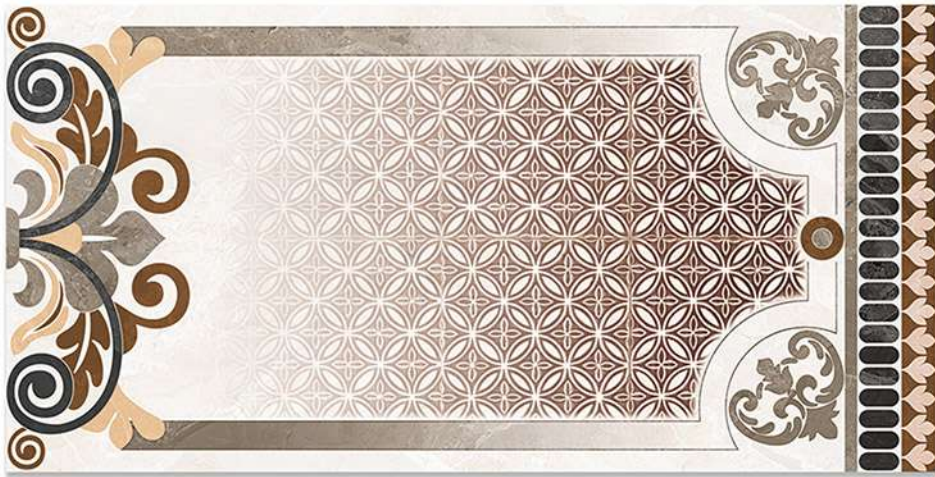

11125-HL-1