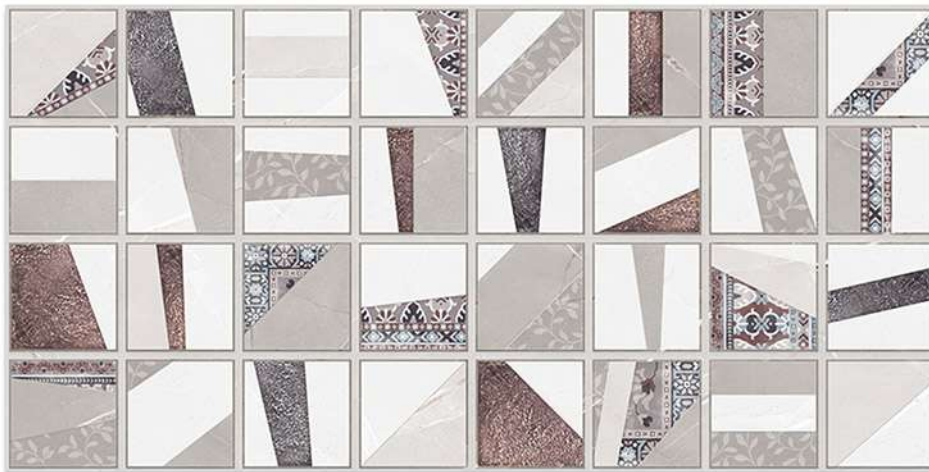

11097-HL-1