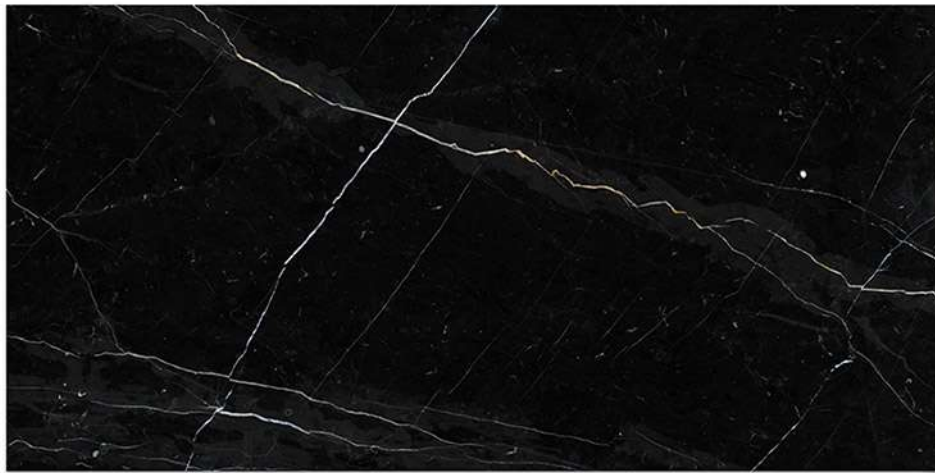

SPARTEN^{TM}
MARVELOUS MARBLE

300x
600mm

DIGITAL WALL TILES

11114-DK

12"x24"