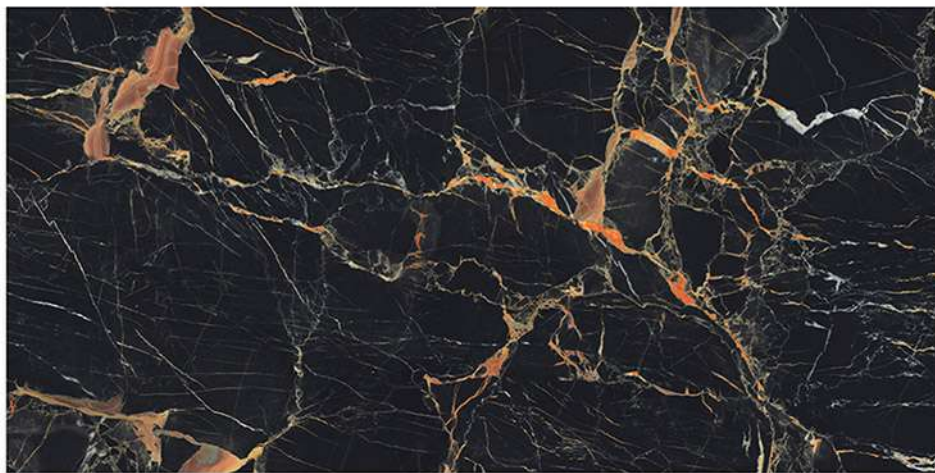

SPARTEN^{TM}
MARVELOUS MARBLE

300x
600mm

DIGITAL WALL TILES

11086-DK

12"x24"