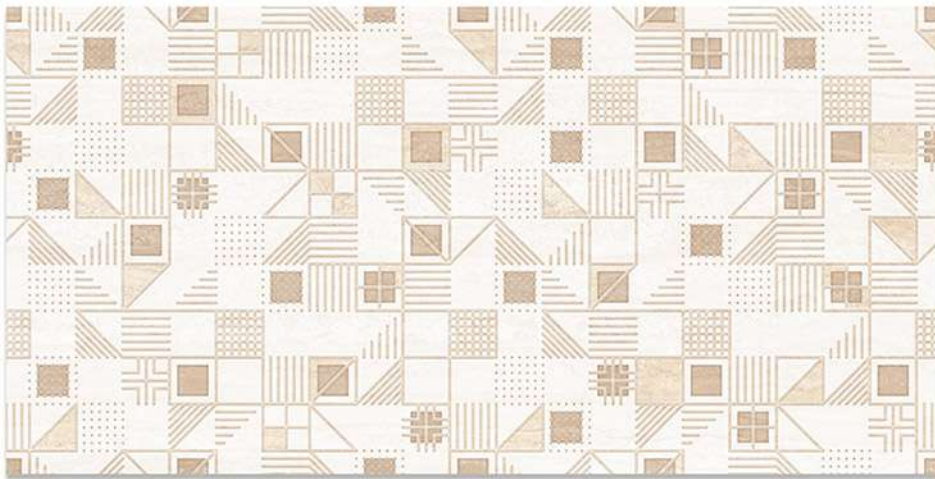

11081-IVORY-HL-1