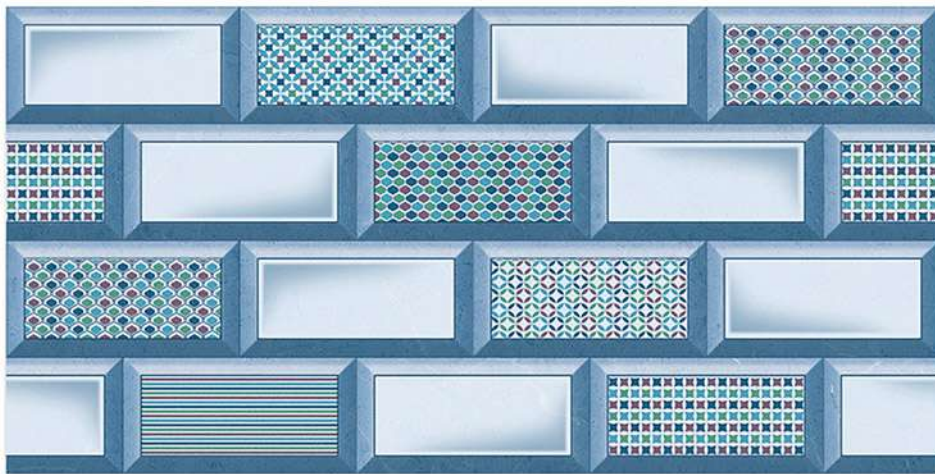

11107-HL-1