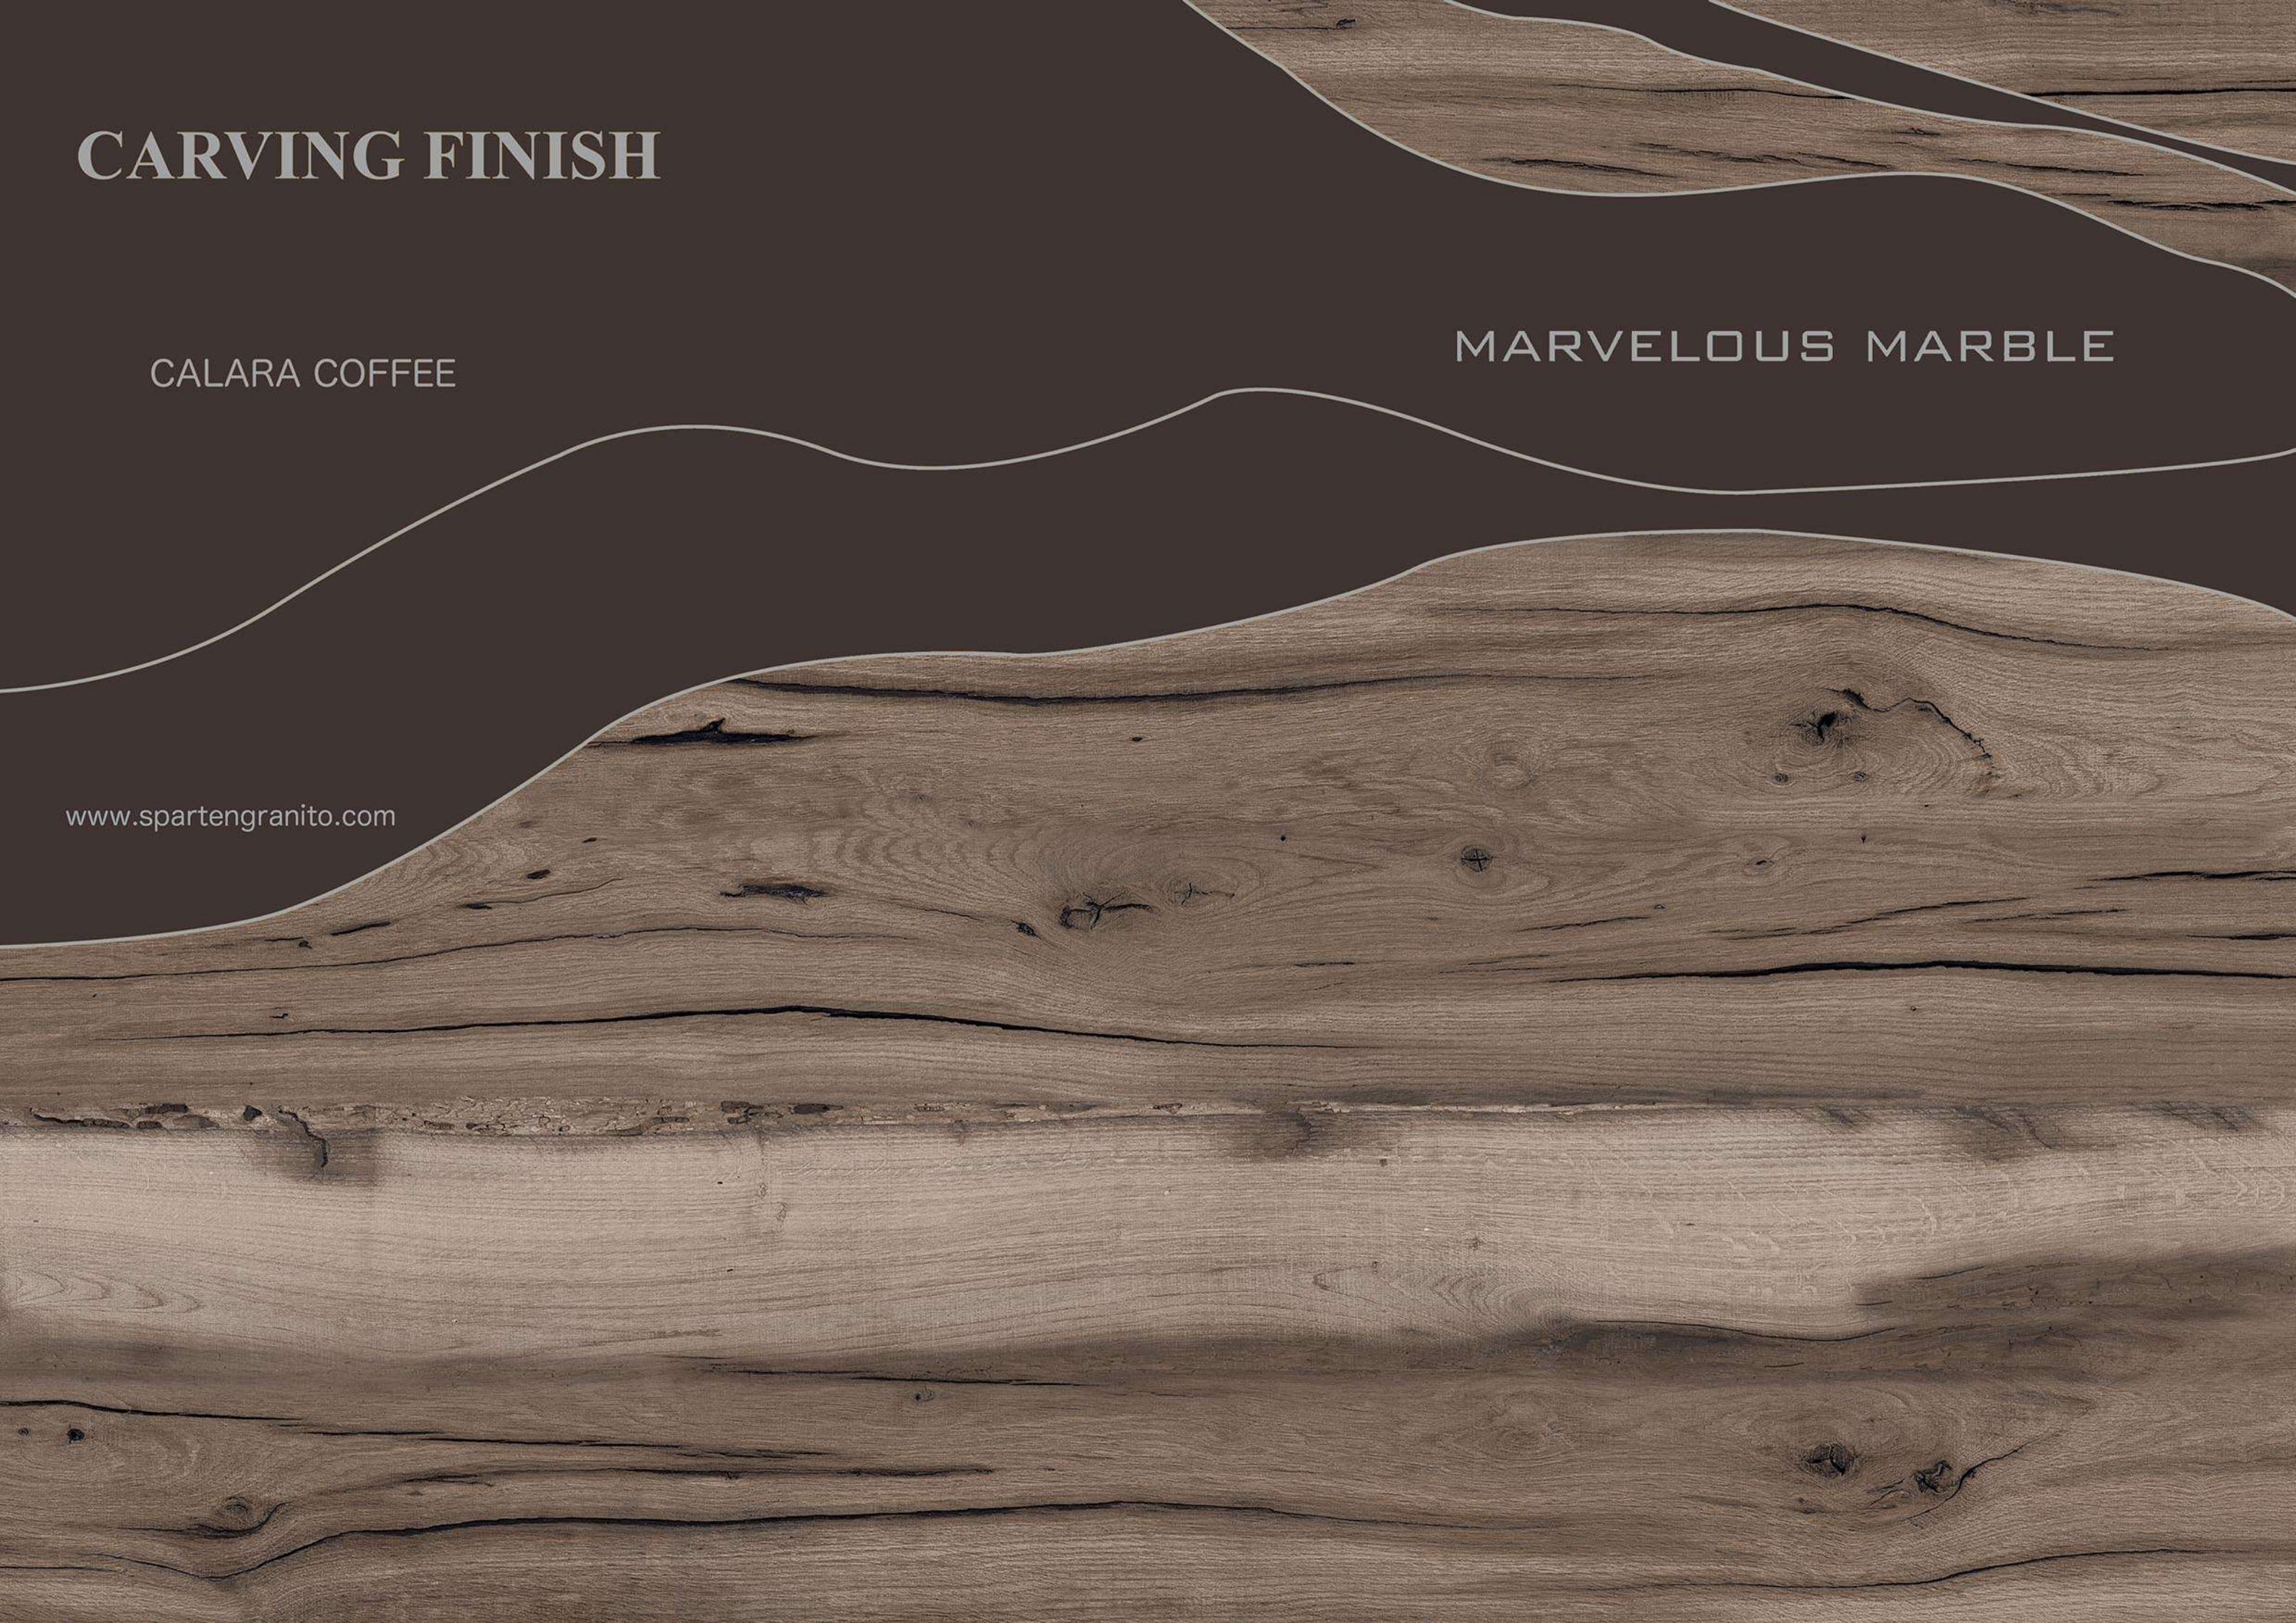

CARVING FINISH

CALARA COFFEE

MARVELOUS MARBLE

www.spartengranito.com