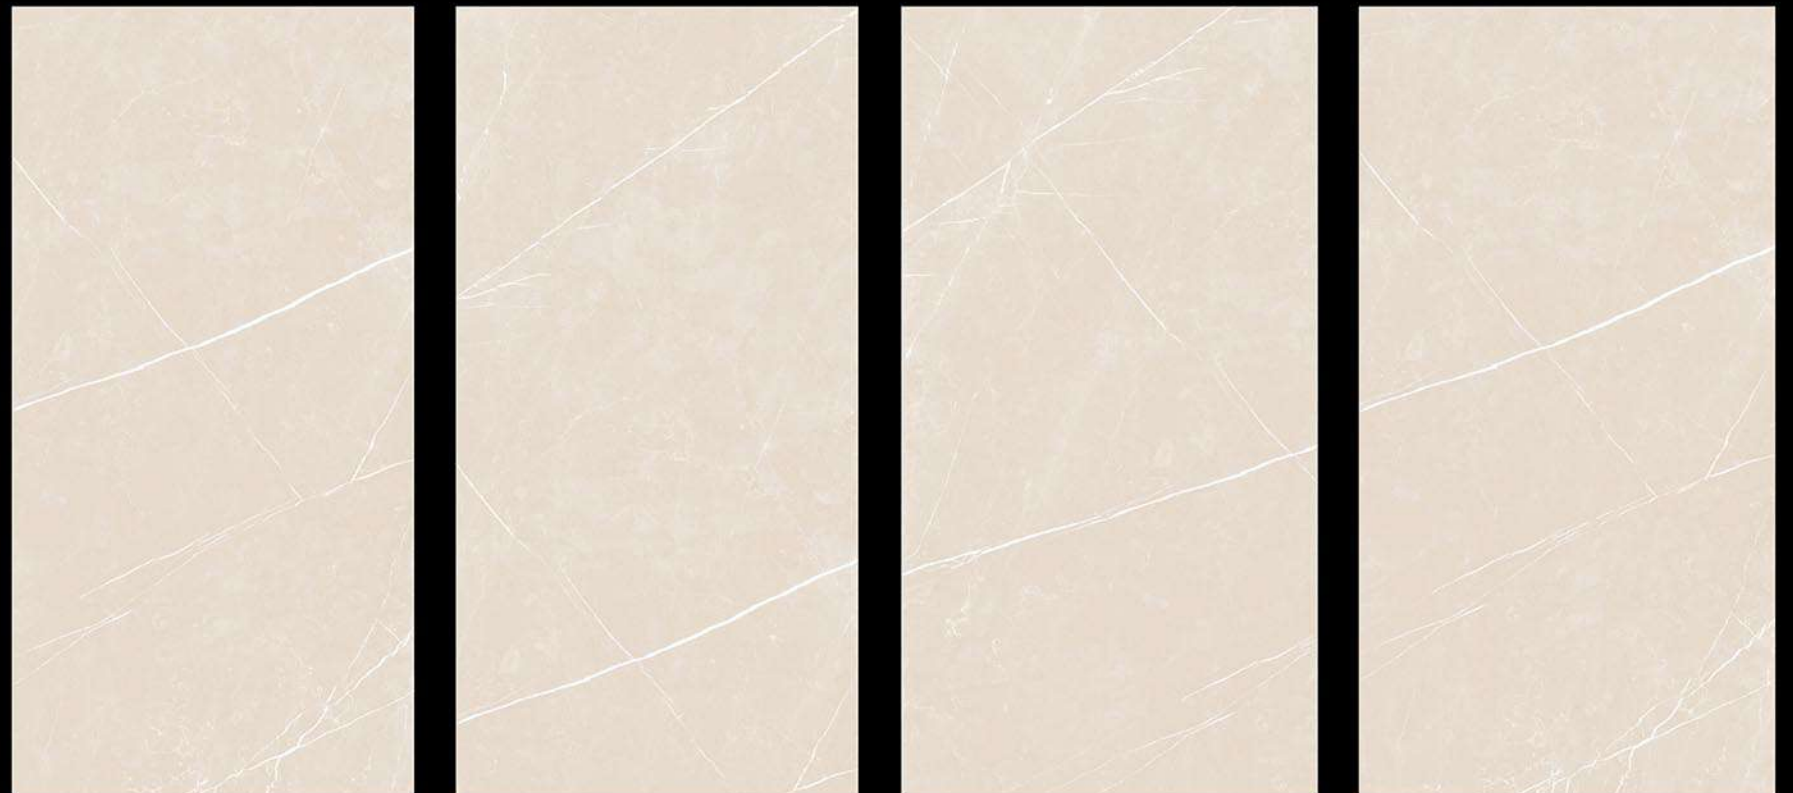

PIETRA DOVE

3 RANDOM FACES