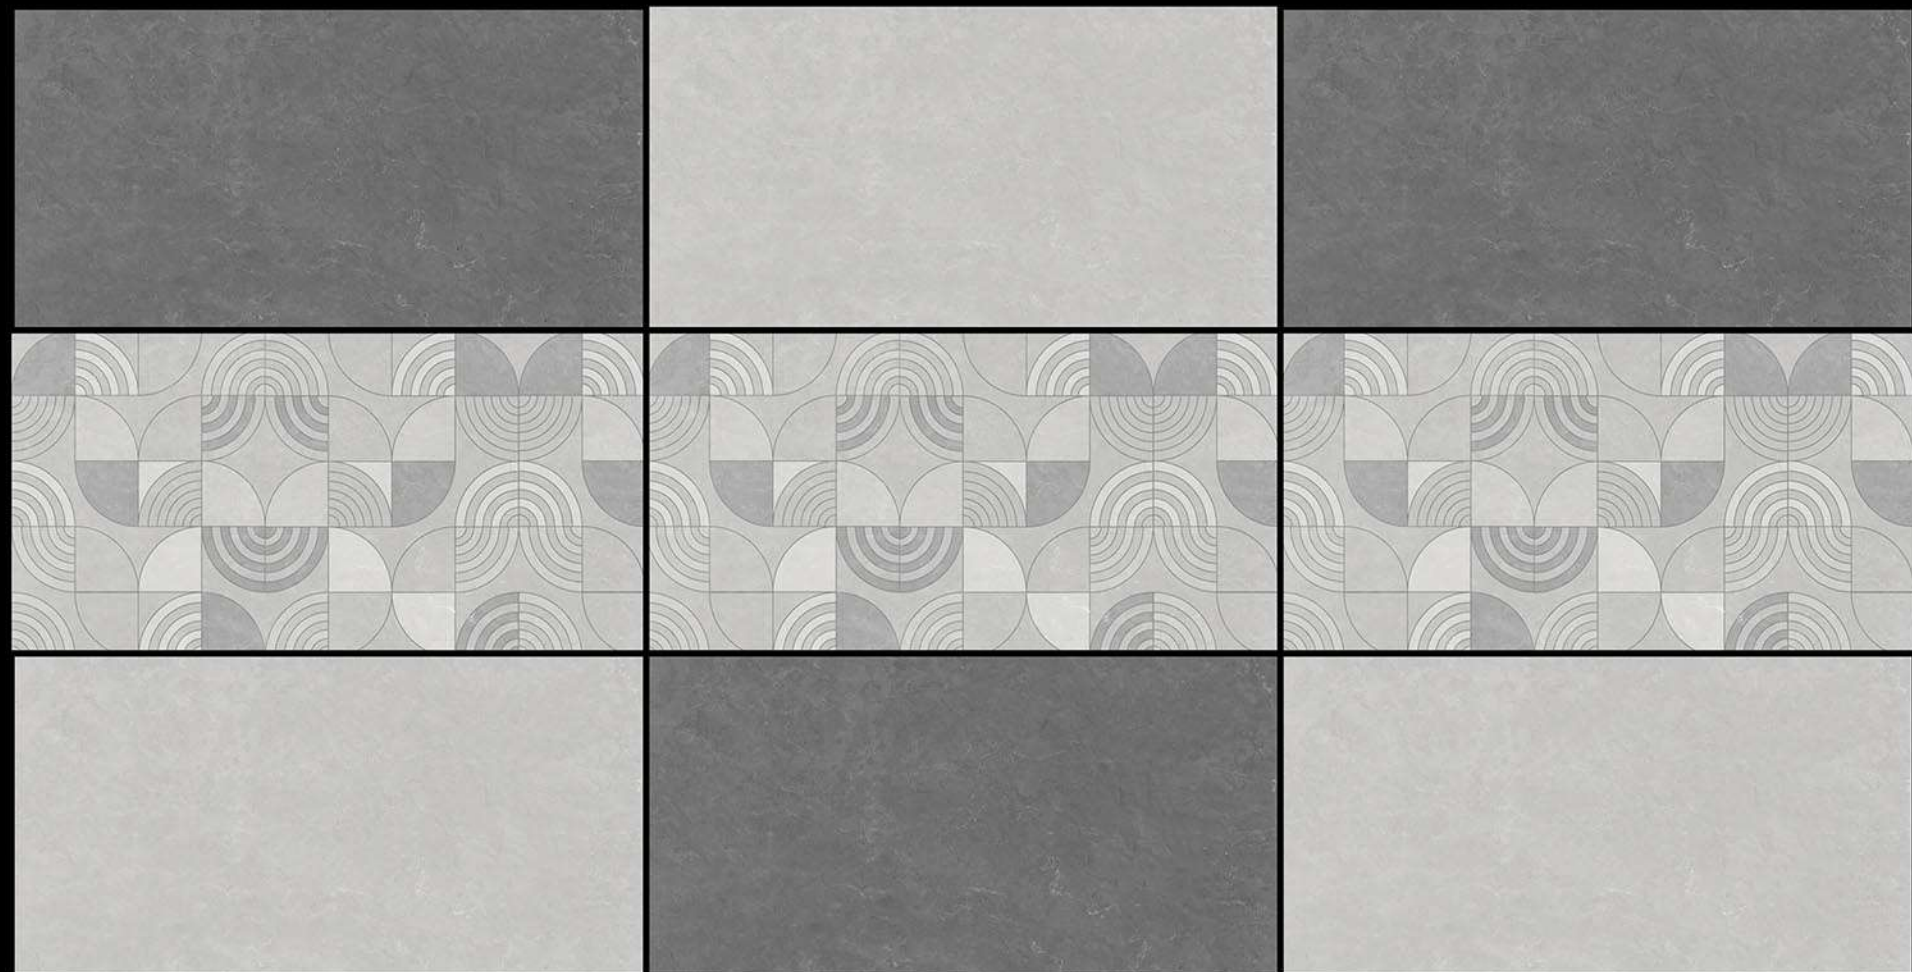

600x1200mm

CARVING
FINISH

SPARTENTM
MARVELOUS MARBLE

DECOR DARK

TM

SPARTEEN

MARVELOUS MARBLE

CARVING FINISH