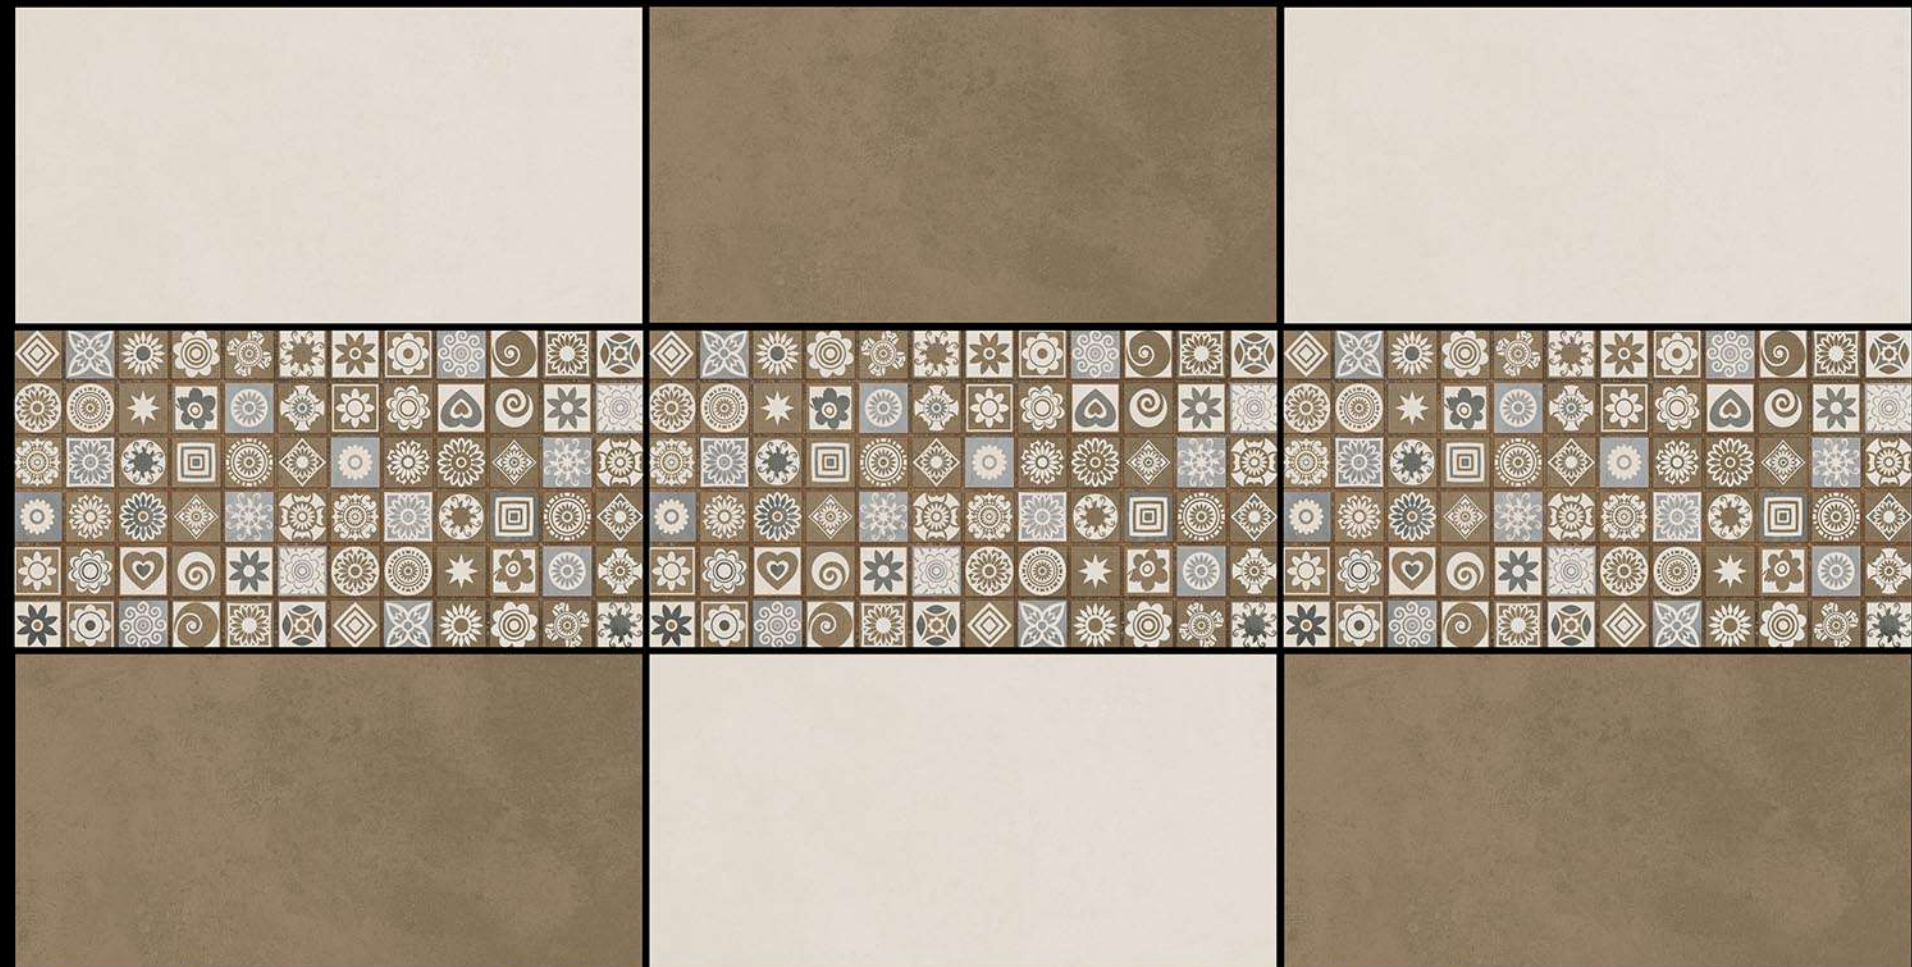

MARVELOUS MARBLE

www.spartengranito.com

GLAZED VITRIFIED TILES

600x1200mm

CARVING
FINISH

030-LT

030-LT DK HL

030-HL