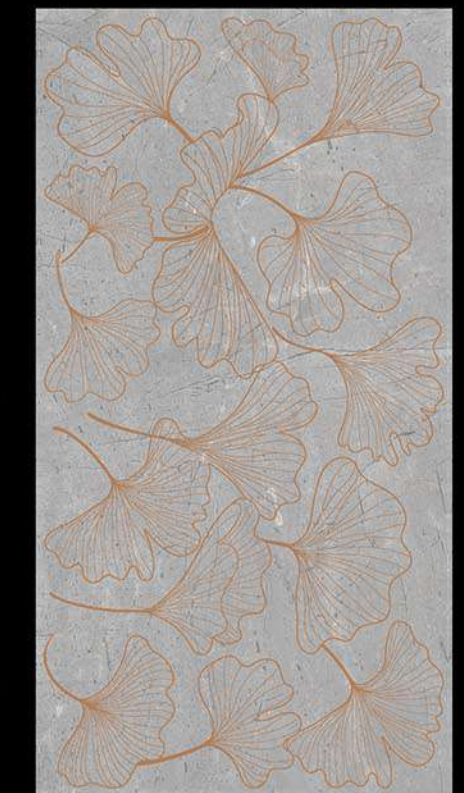

GLAZED VITRIFIED TILES

600x1200mm

CARVING
FINISH

SPARTEN^{TM}
MARVELOUS MARBLE

FLORINA GOLD

1 RANDOM FACES