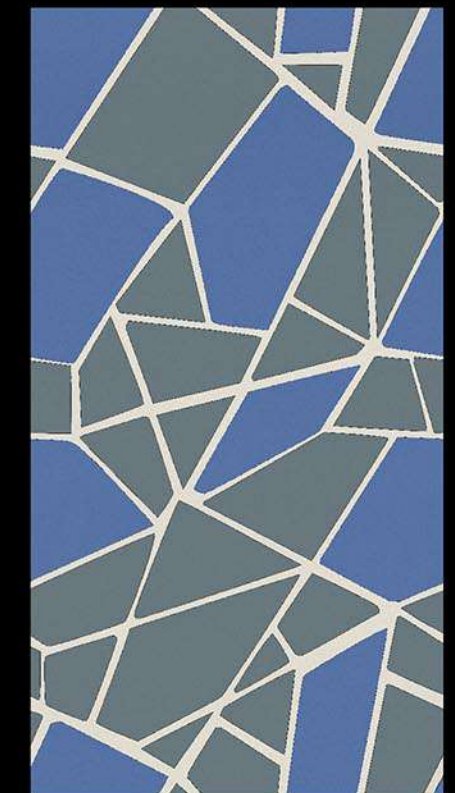

GLAZED VITRIFIED TILES

600x1200mm

CARVING
FINISH

SPARTEN^{TM}
MARVELOUS MARBLE

STRING SKY

1 RANDOM FACES