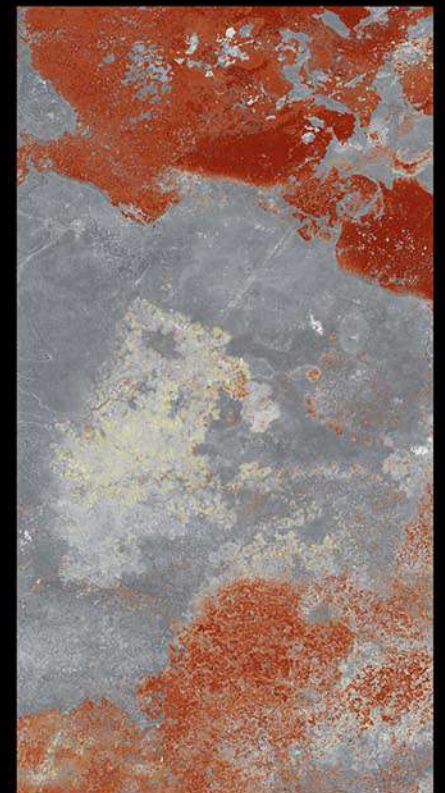

www.spartengranito.com

GLAZED VITRIFIED TILES

600x1200mm

CARVING
FINISH

ARIZONA SPERO

7 RANDOM FACES

TM

SPARTEEN