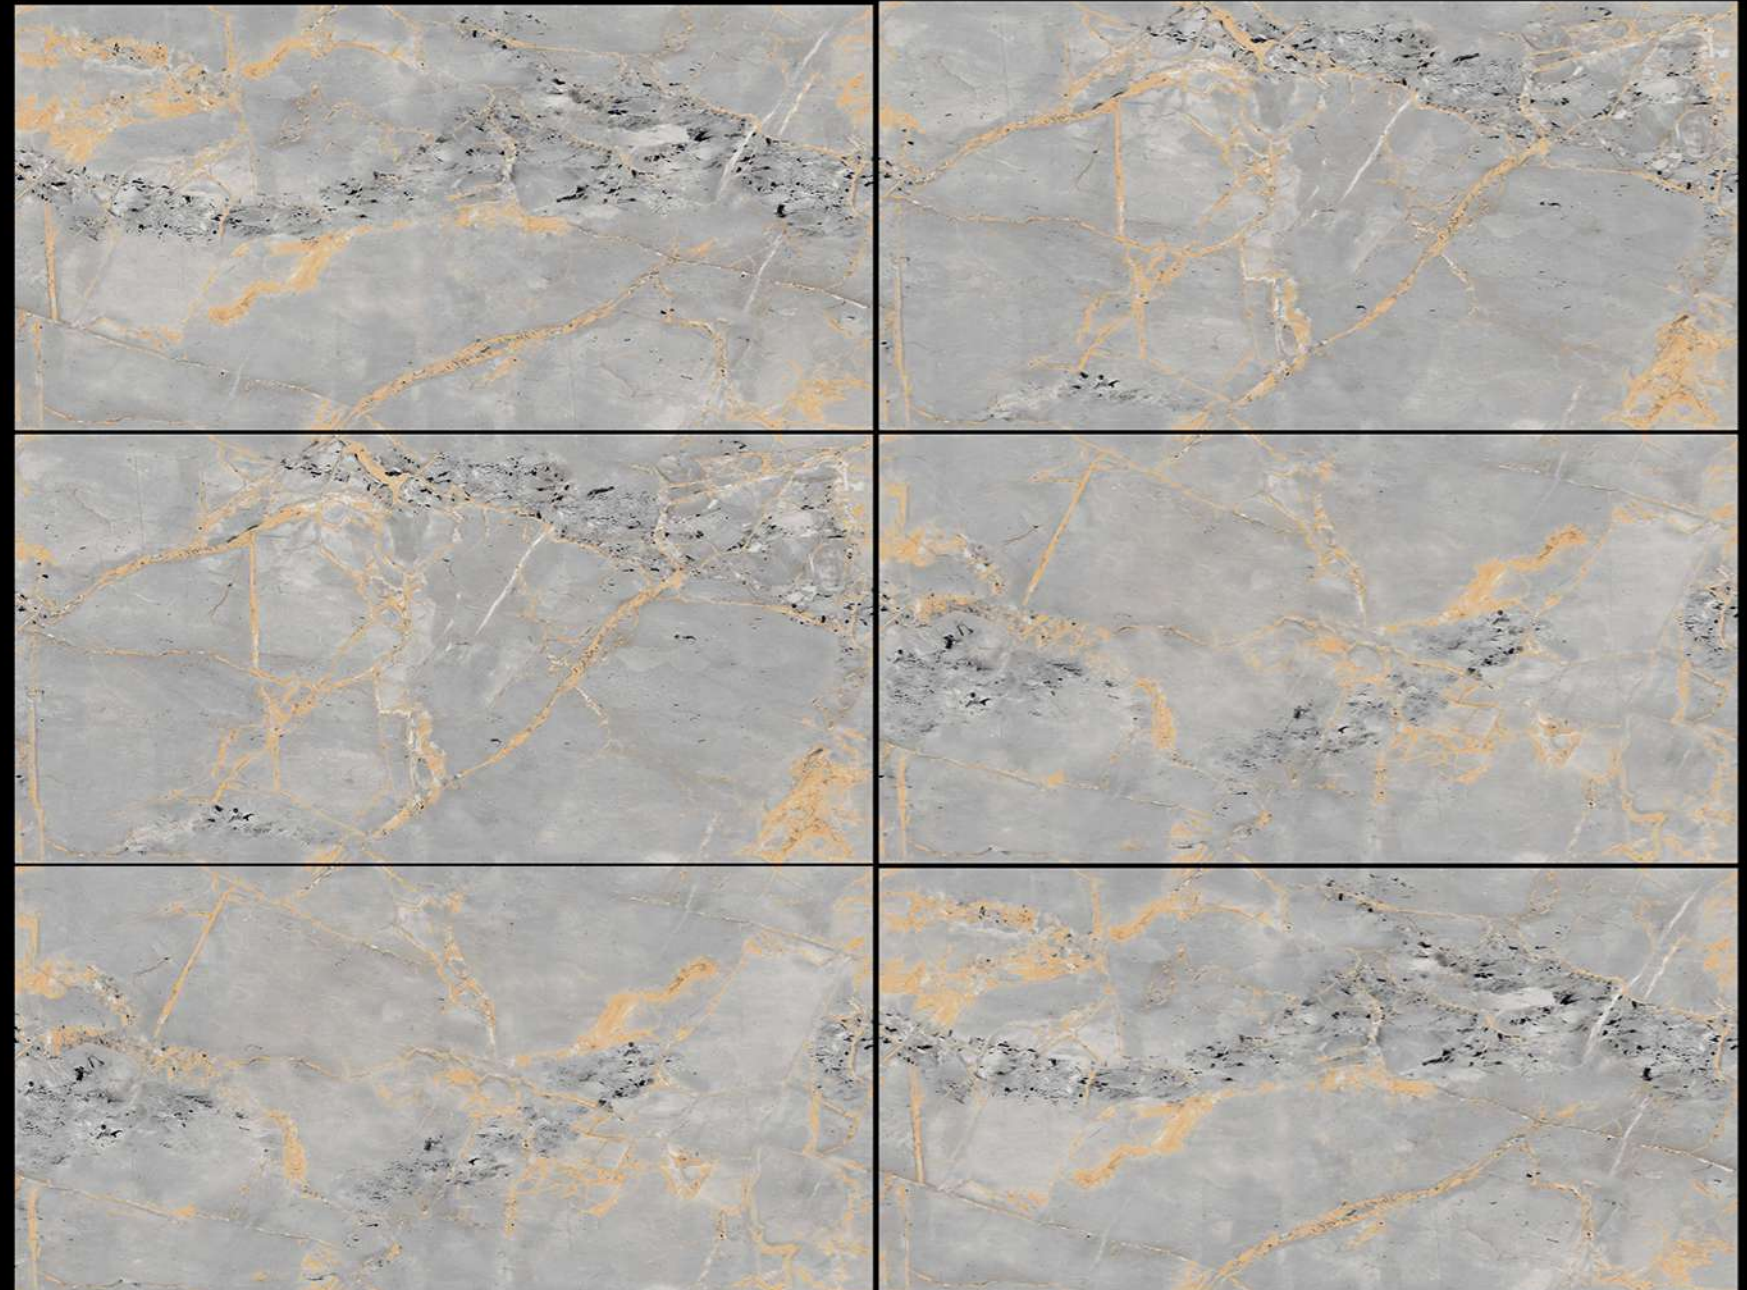

**ENDLESS
SERIES
GOLDEN GREY**

3 RANDOM FACES

TM

SPARTEN

MARVELOUS MARBLE

GLOSSY FINISH ANDLESS

PALISSANDRO

GLAZED VITRIFIED TILES