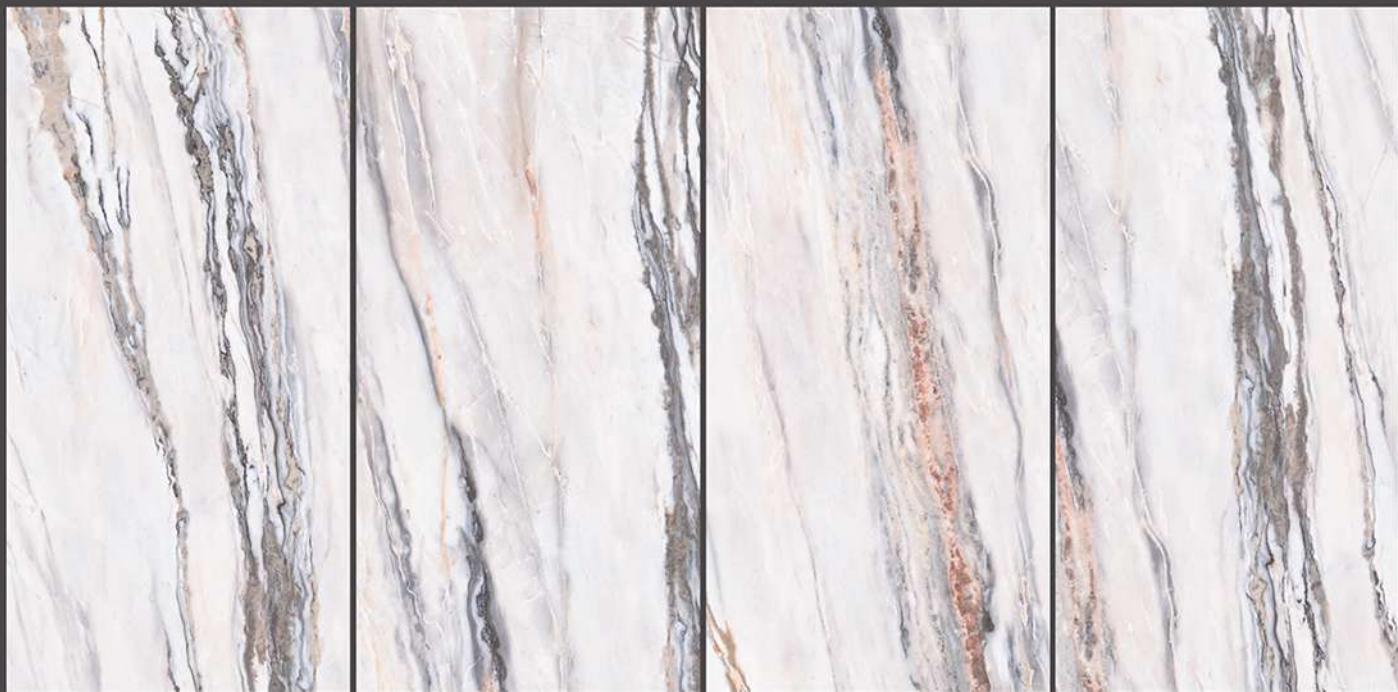

SPARTEN^{TM}
MARVELOUS MARBLE

CALDIA
SATIARIO

Size
600x
1200mm

Finish
GLOSSY

Random
5