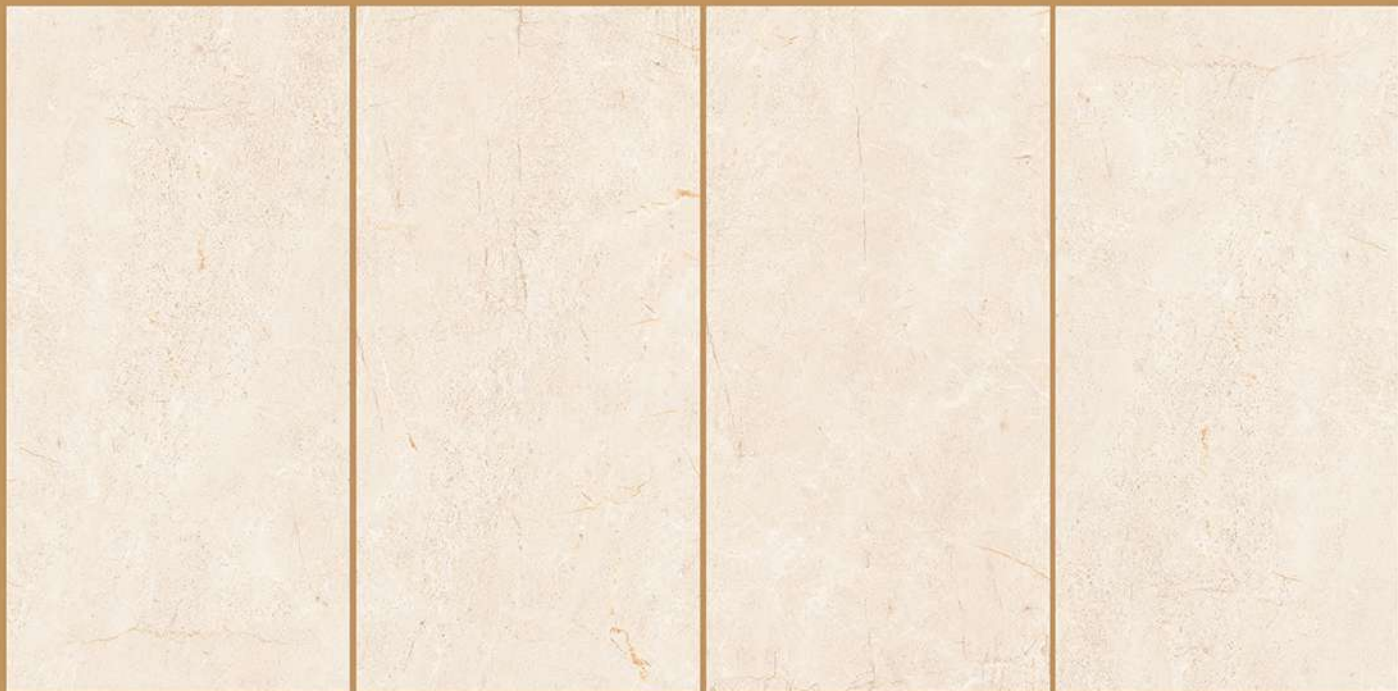

SPARTEN^{TM}
MARVELOUS MARBLE

FOSSIL
BEIGE

Size
600x
1200mm

Finish
GLOSSY

Random
3