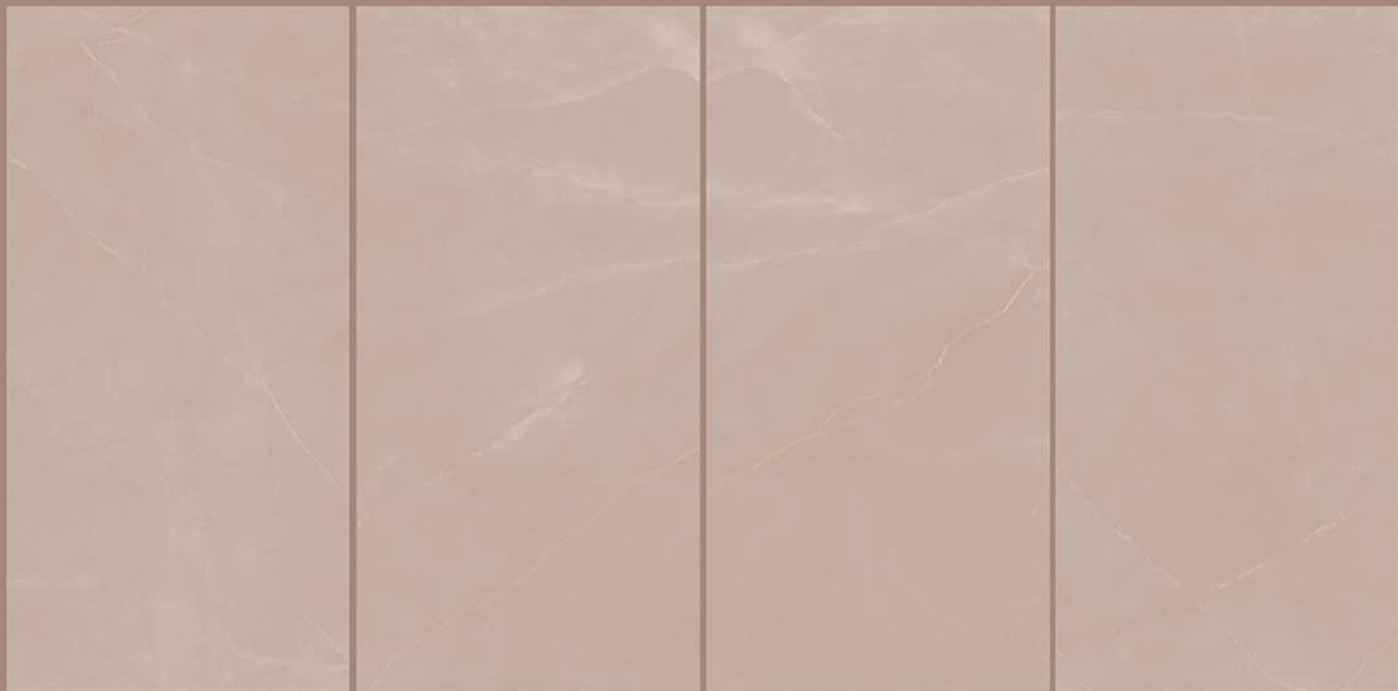

SPARTEN^{TM}
MARVELOUS MARBLE

ARMANI
BROWN

Size
600x
1200mm

Finish
GLOSSY

Random
4