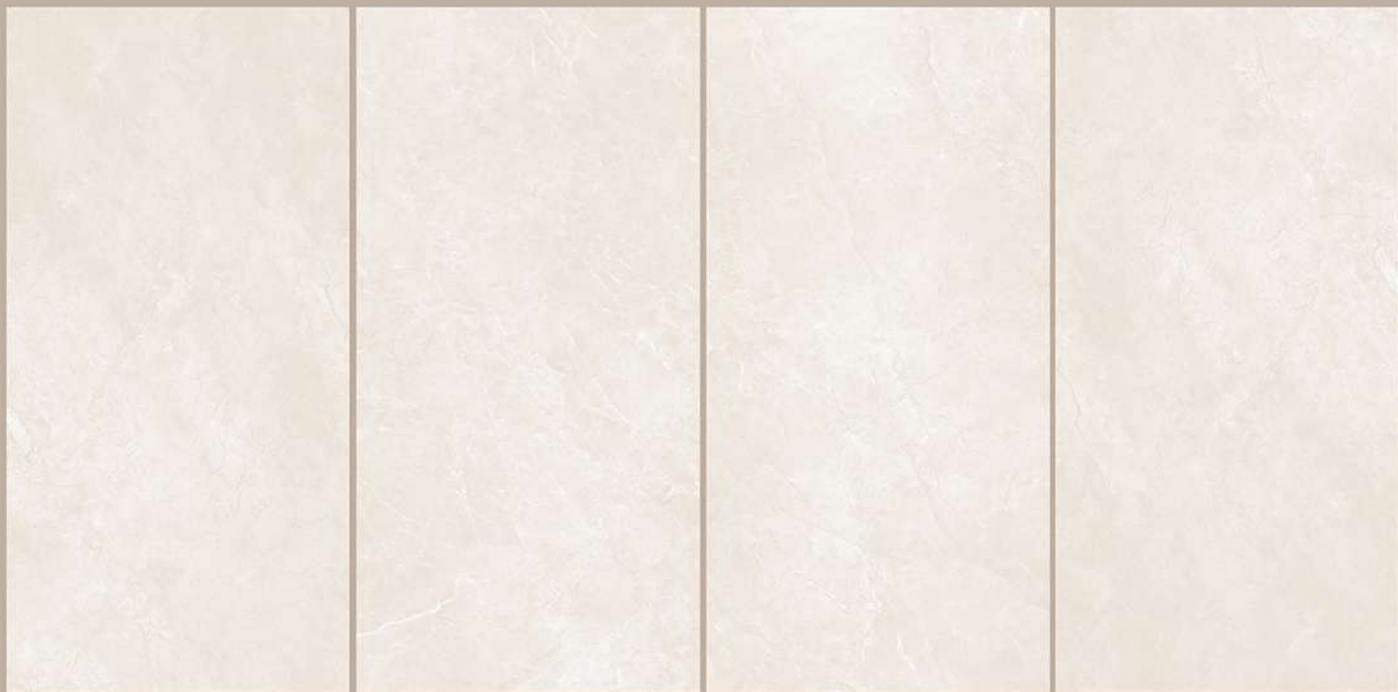

SPARTEN^{TM}
MARVELOUS MARBLE

EMERALD
BEIGE

Size
600x
1200mm

Finish
GLOSSY

Random
3