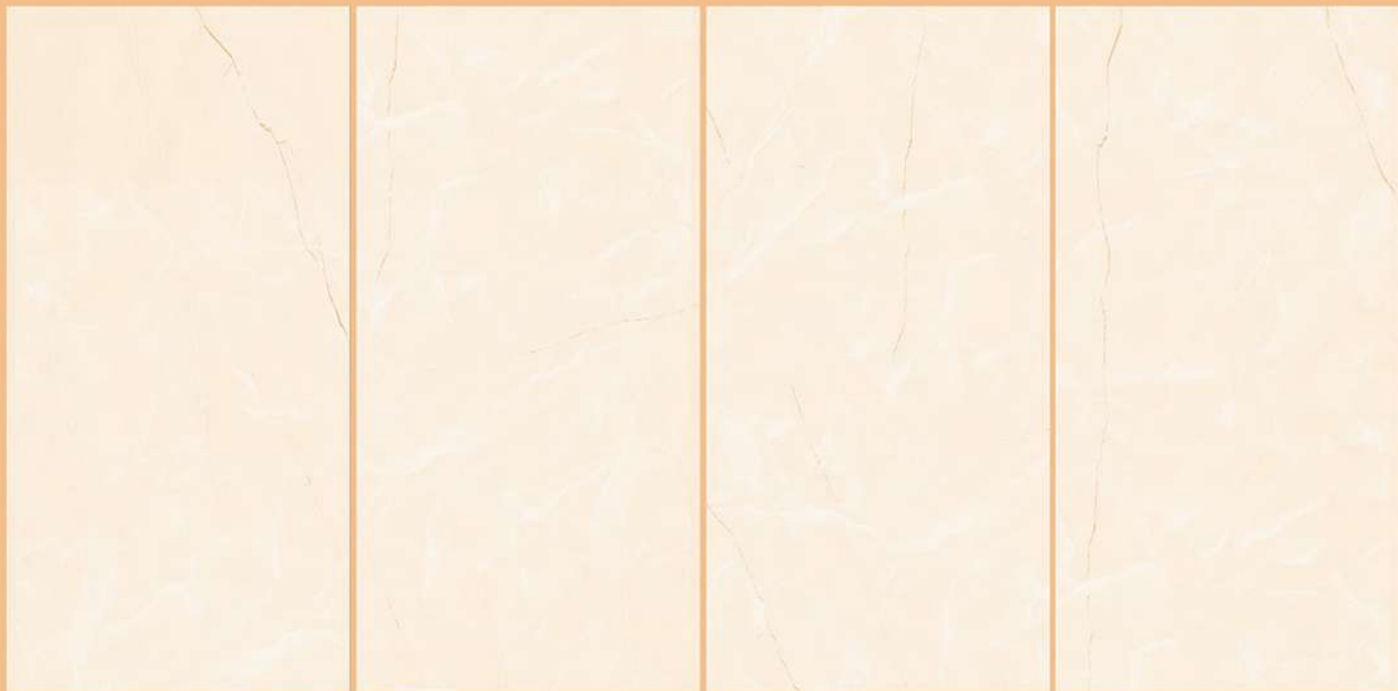

SPARTEN^{TM}
MARVELOUS MARBLE

ACCENT
CREMA

Size
600x
1200mm

Finish
GLOSSY

Random
5