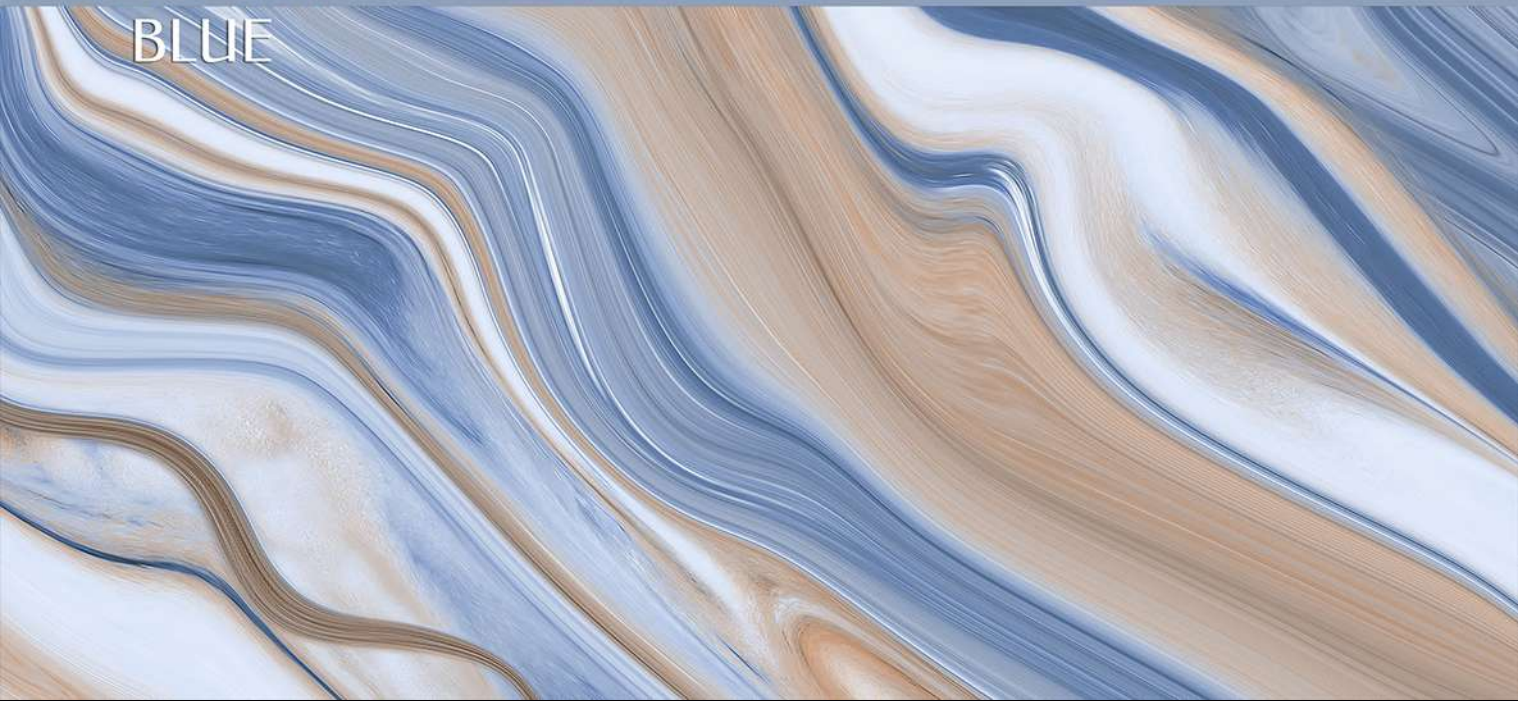

600x
1200mm

Finish
Glossy

Randoms
3

ROYAL ROSY BROWN

SPARTEN[™]
MARVELOUS MARBLE

ROYAL SAVOY
BLUE

SPARTENTM
MARVELOUS MARBLE

ROYAL SAVOY
BLUE