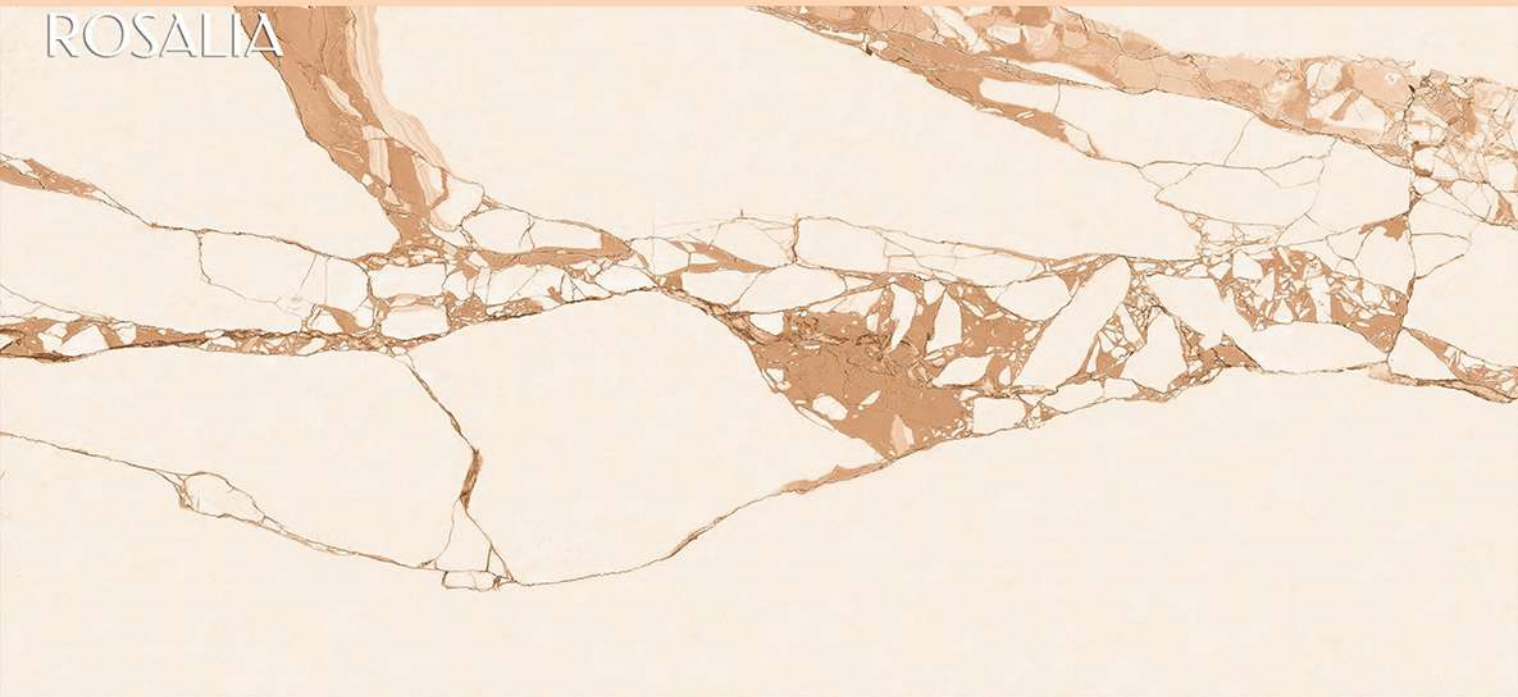

FOSSIL
BROWN

Size
600x
1200mm

Finish
GLOSSY

Random
3

FOSSIL BROWN

SPARTEN[™]
MARVELOUS MARBLE

KING
ROSALIA

SPARTENTM
MARVELOUS MARBLE