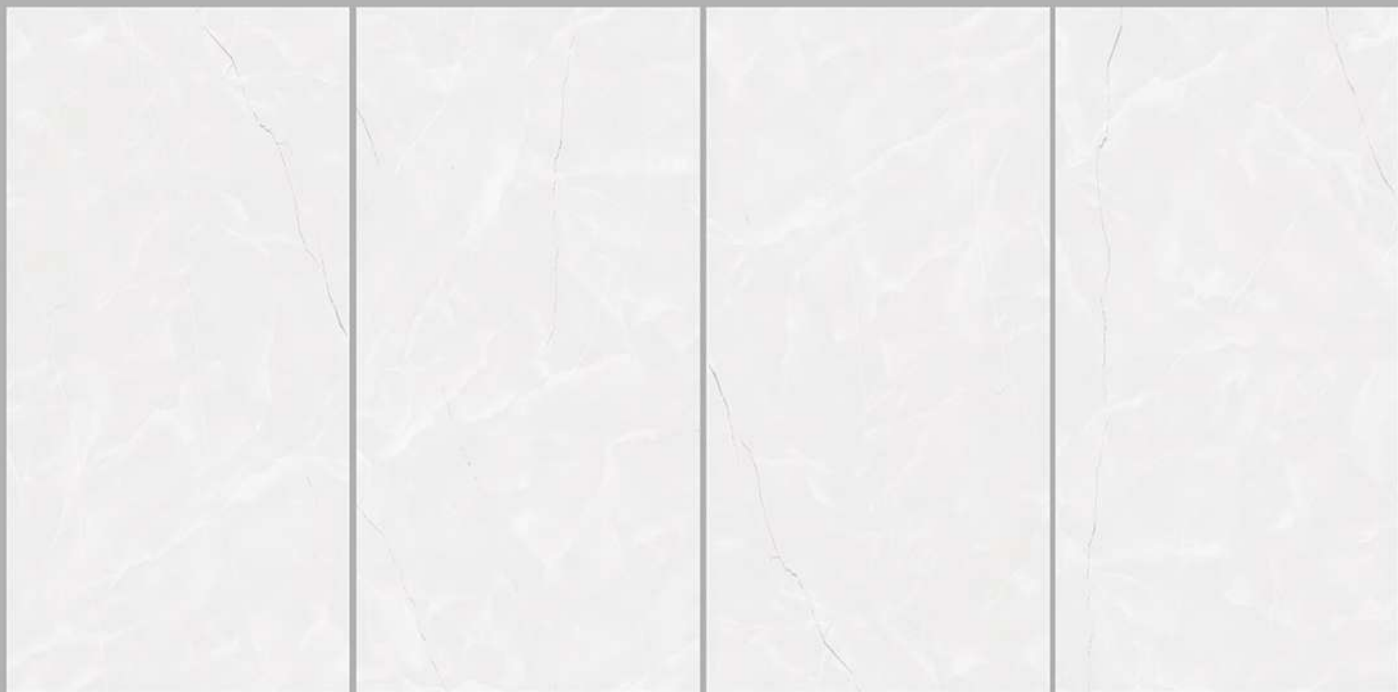

SPARTEN^{TM}
MARVELOUS MARBLE

ACCENT
SILVER

Size
600x
1200mm

Finish
GLOSSY

Random
5