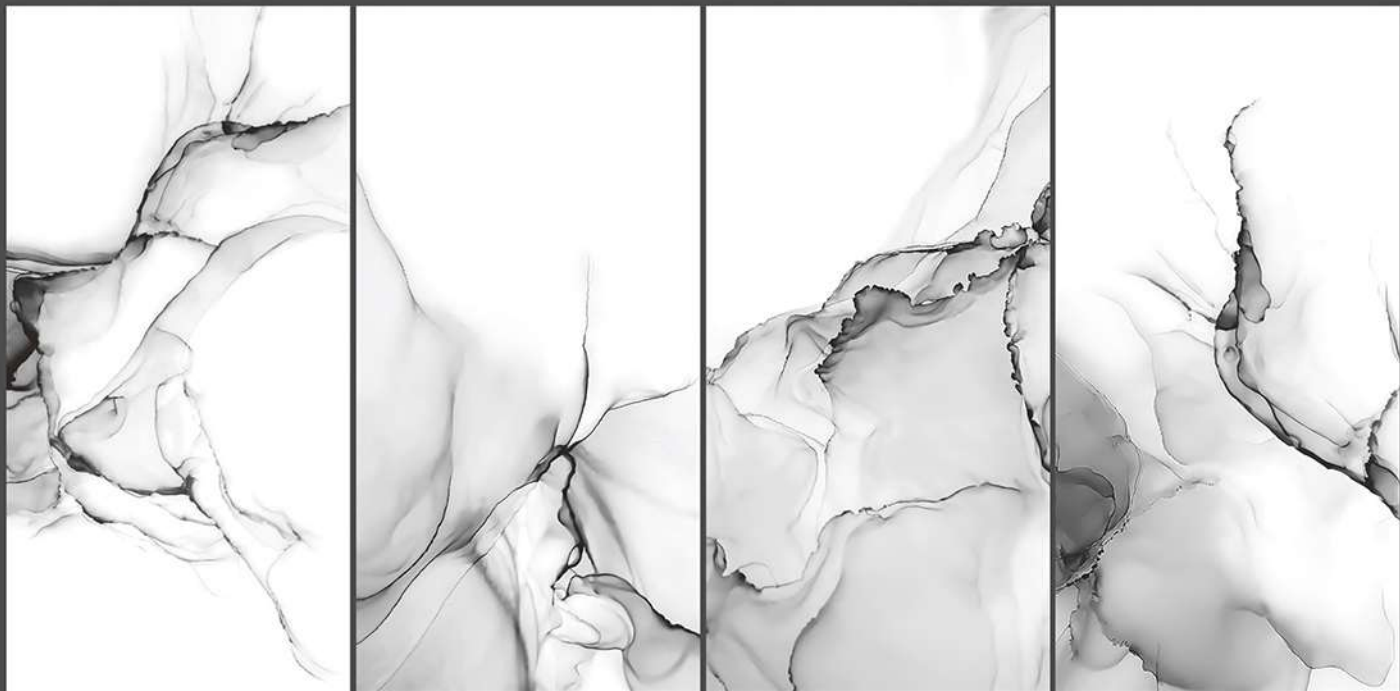

SMOKY
ART

Size
600x
1200mm

Finish
GLOSSY

Random
5

SMOKY ART

SPARTENTM
MARVELOUS MARBLE

SNAIL
AQUA

SPARTENTM
MARVELOUS MARBLE