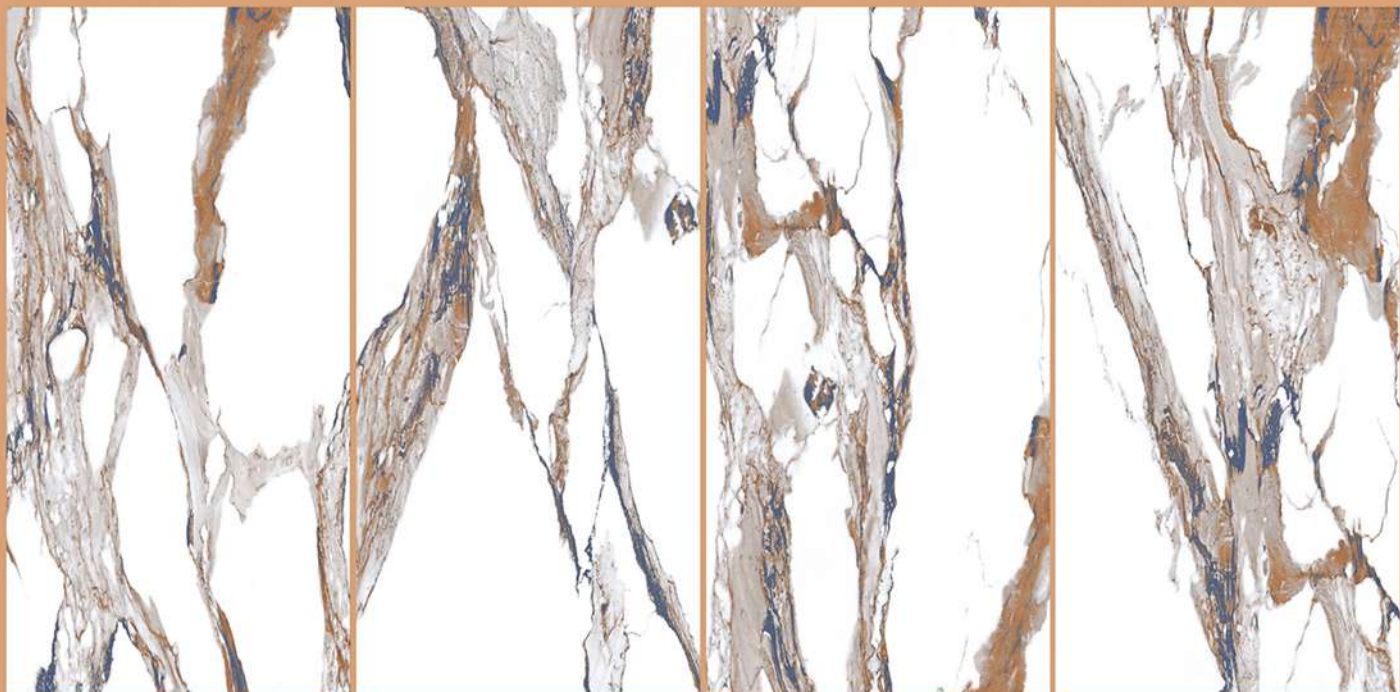

SPARTEN^{TM}
MARVELOUS MARBLE

BACARDY
WHITE

Size
600x
1200mm

Finish
GLOSSY

Random
4