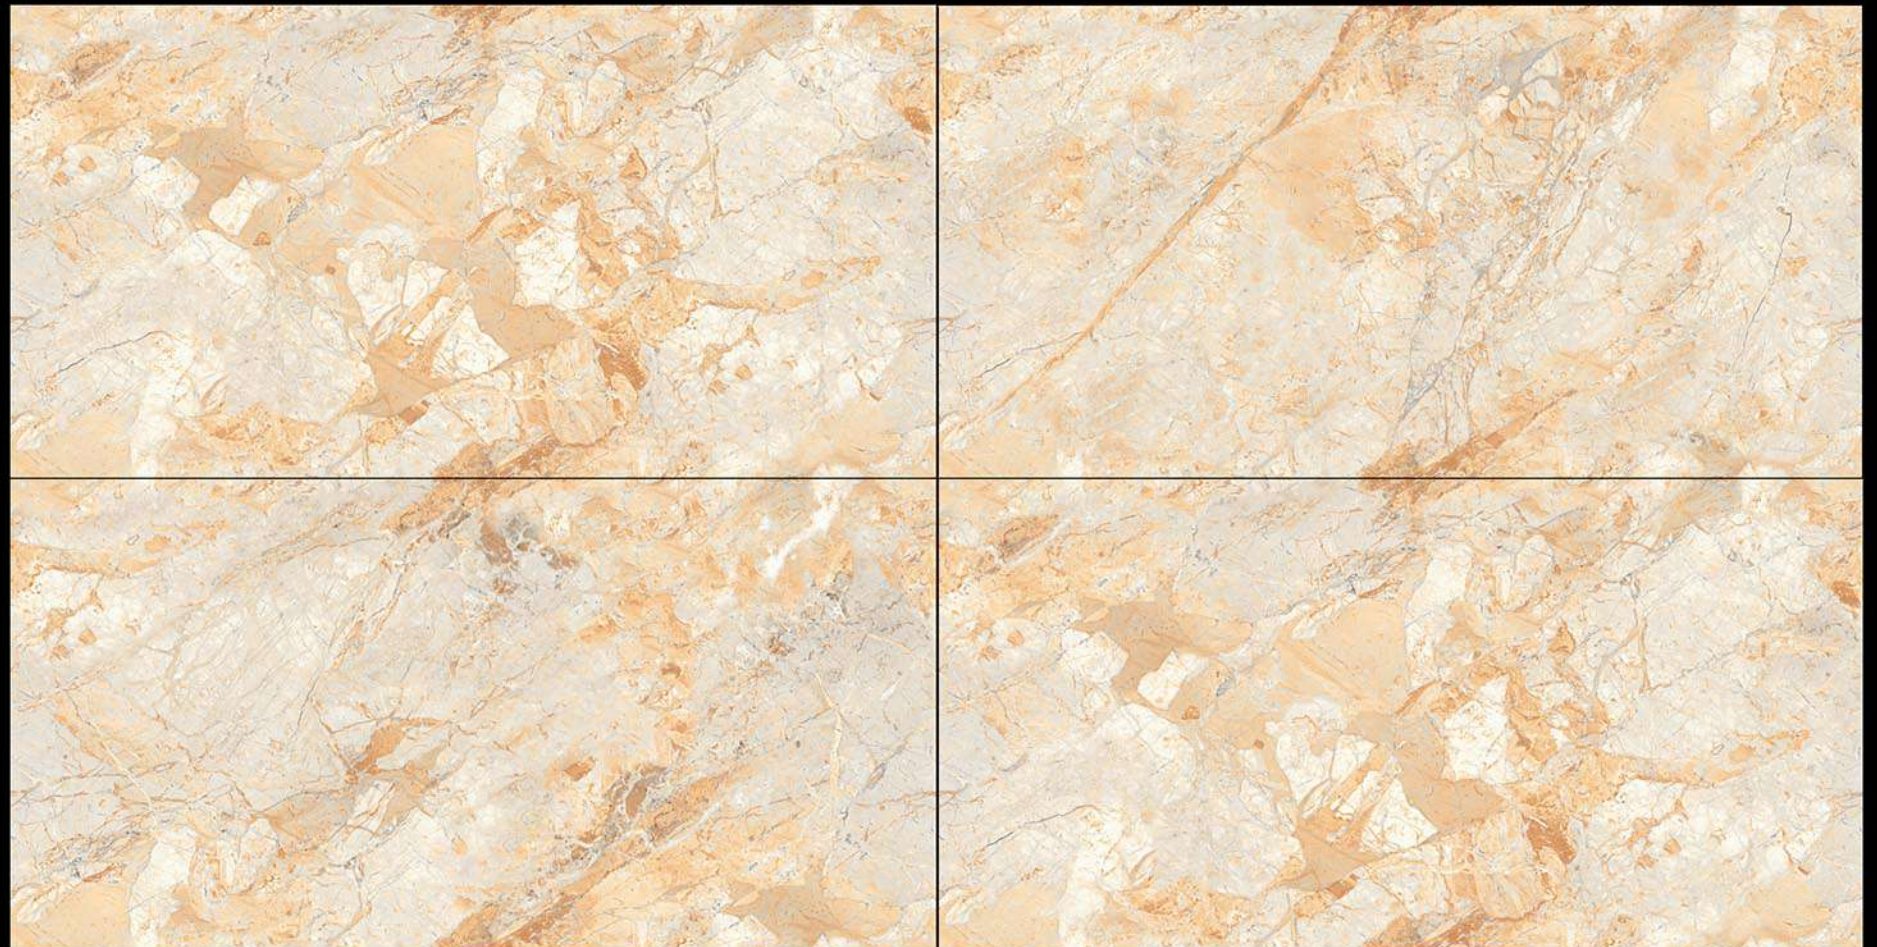

BRECCIA SMOGY BEIGE

ENDLESS MARBLE

4 RANDOM FACES