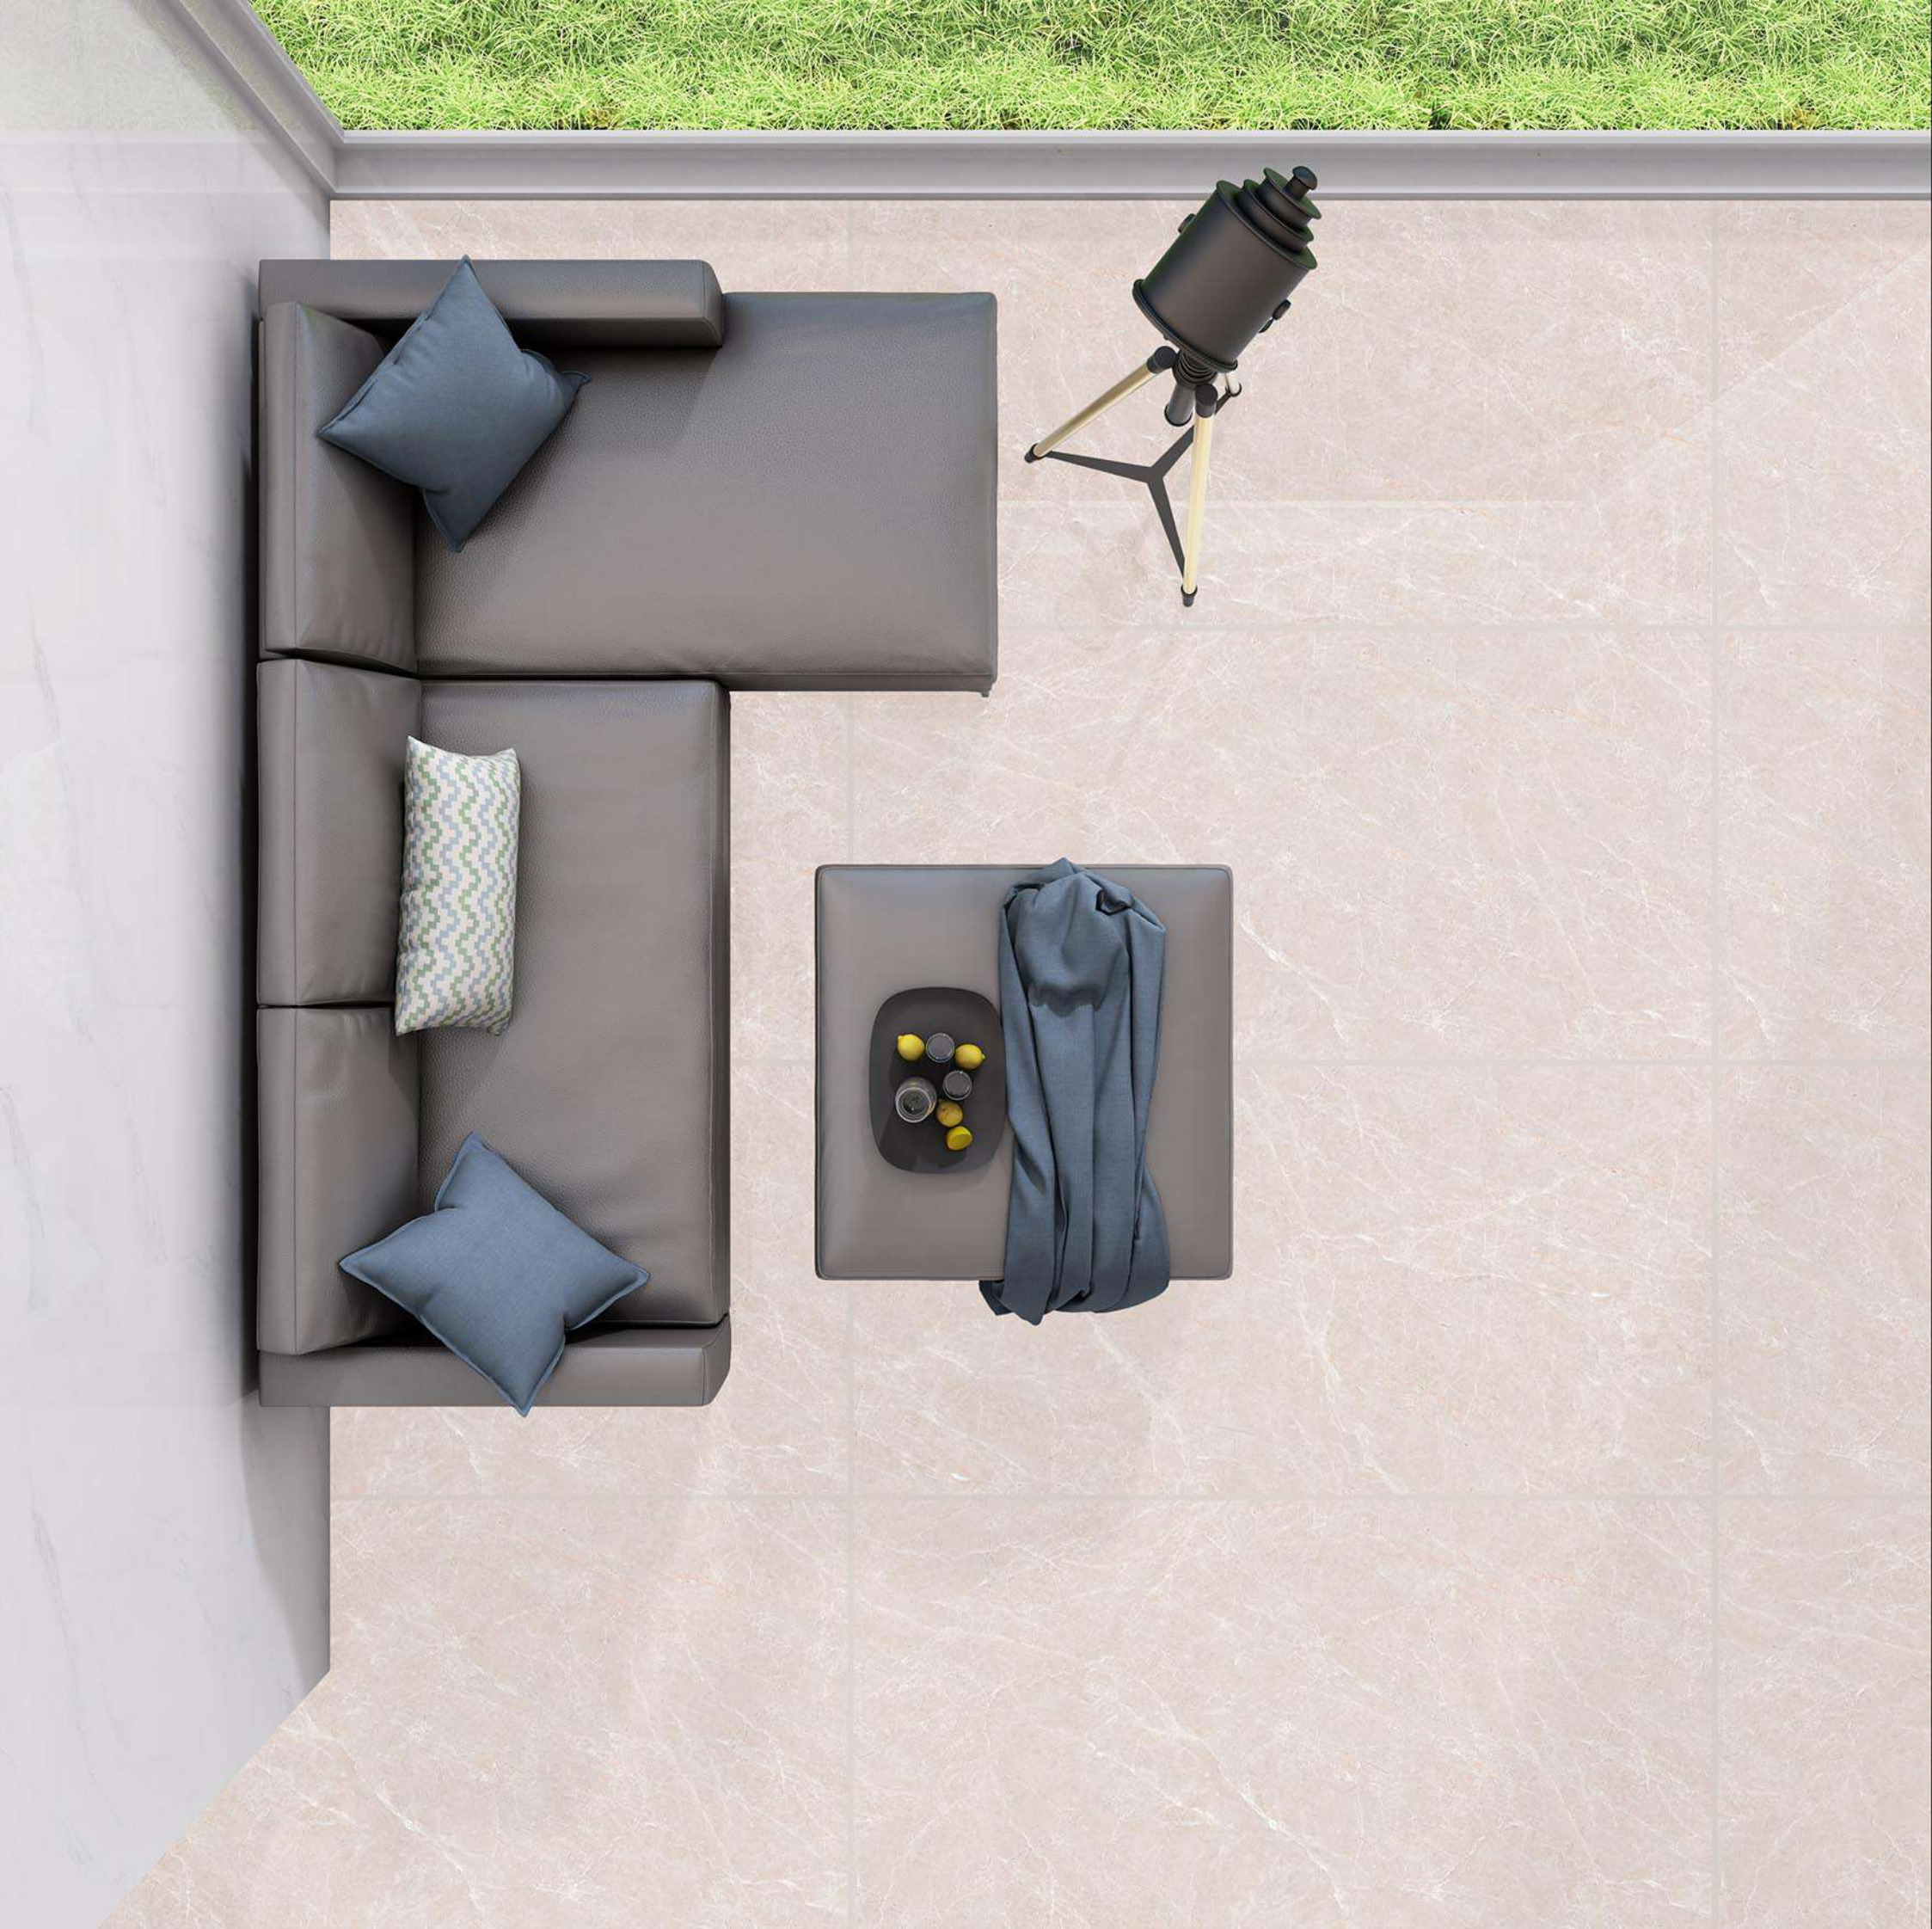

SPARTEENTM

MARVELOUS MARBLE

GLAZED VITRIFIED TILES

600x1200mm

GLOSSY FINISH

SPARTENTM
MARVELOUS MARBLE

CHILLY MINT

3RANDOM FACES