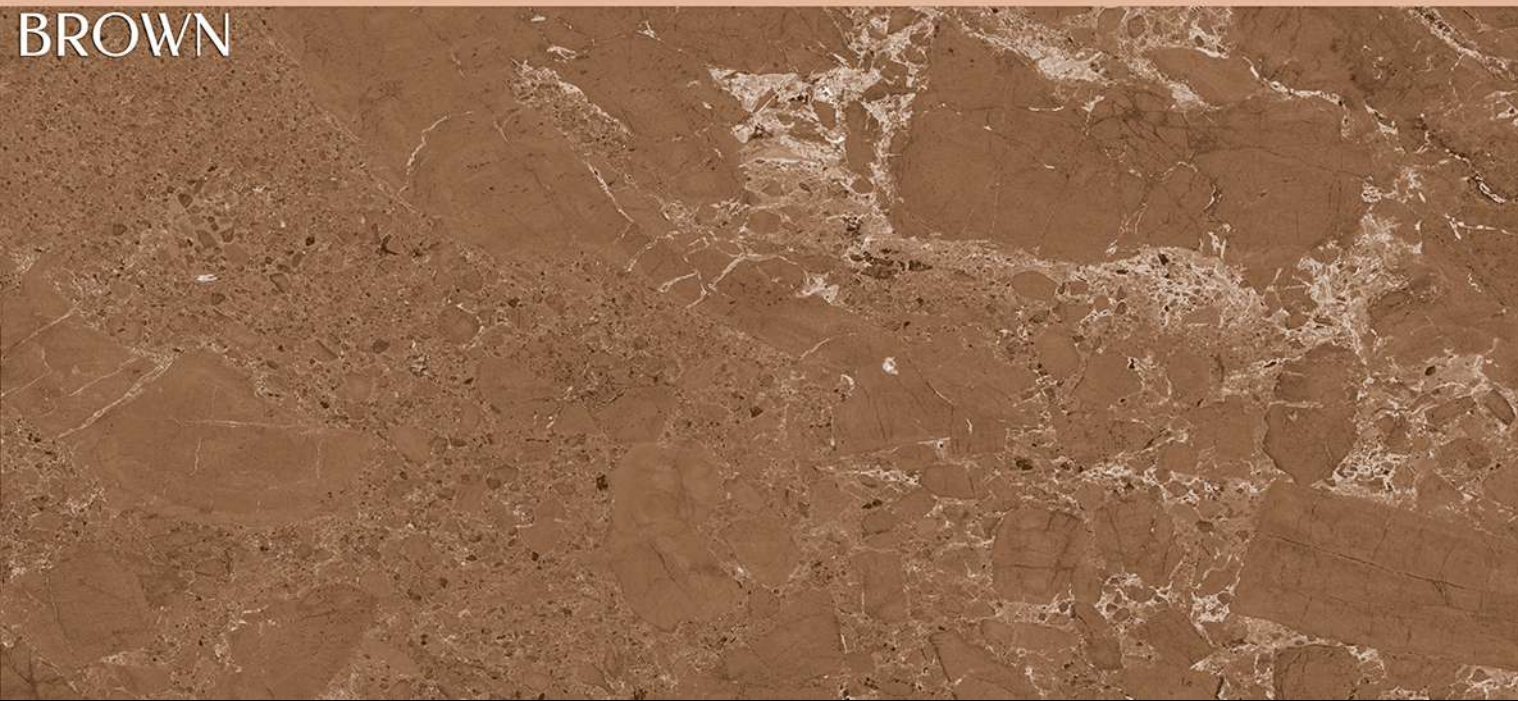

Size
600x
1200mm

Finish
High-Glossy

Random
4

JARCO BLUE

SPARTENTM
MARVELOUS MARBLE

MADURA
BROWN

SPARTENTM
MARVELOUS MARBLE

MADURA
BROWN