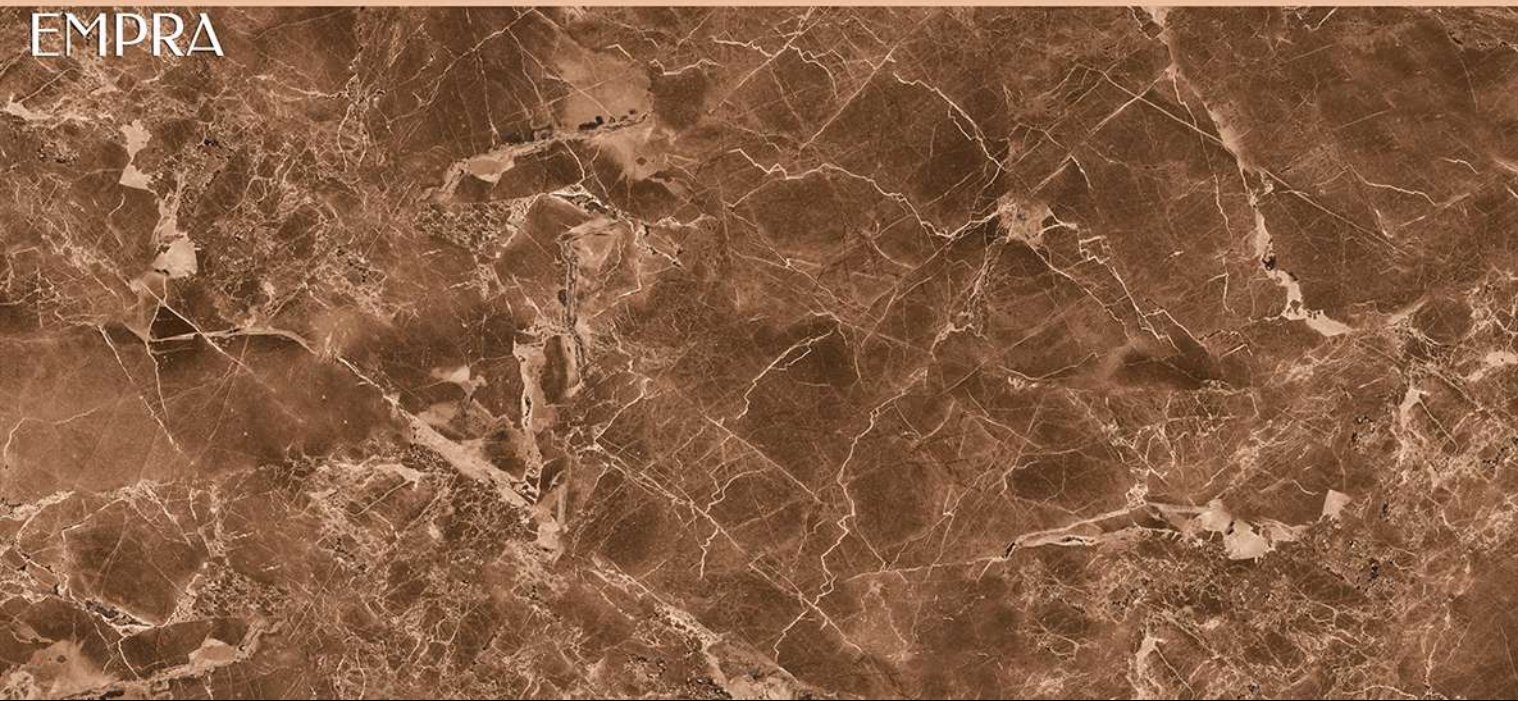

Size
600x
1200mm

Finish
High-Glossy

Random
5

MADURA COFFEE

SPARTEN™
MARVELOUS MARBLE

MAROON
EMPRA

SPARTENTM
MARVELOUS MARBLE

MAROON
EMPRA