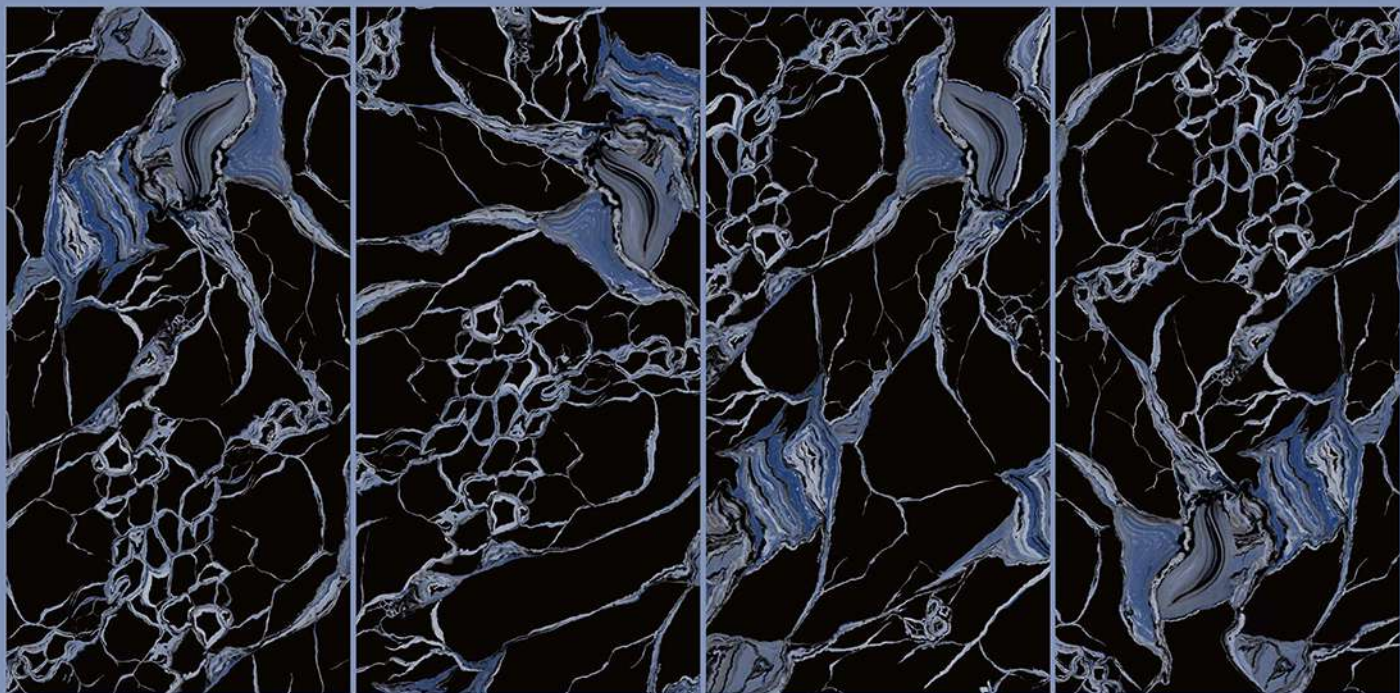

SPARTEN^{TM}
MARVELOUS MARBLE

FLUX AQUA
BLACK

Size
600x
1200mm

Finish
High-Glossy

Random
3