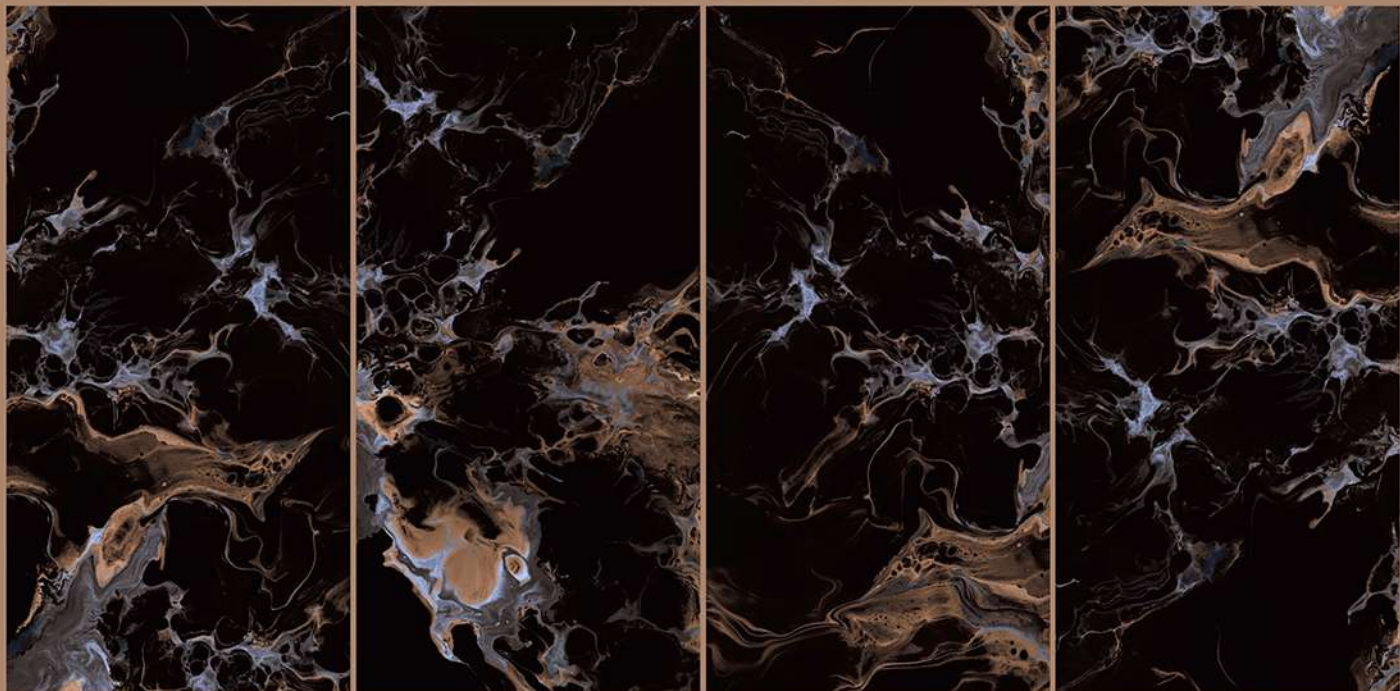

Size
600x
1200mm

Finish
High-Glossy

Random
4

NEPOLIAN GOLD

NOVA
BLACK

SPARTEN[™]
MARVELOUS MARBLE

NOVA
BLACK

Size
600x
1200mm

Finish
High-Glossy

Random
3

NOVA BLACK

SPARTEN™
MARVELOUS MARBLE

ROMEN
EMPEROR

SPARTENTM
MARVELOUS MARBLE

ROMEN
EMPERROR

Size
600x
1200mm