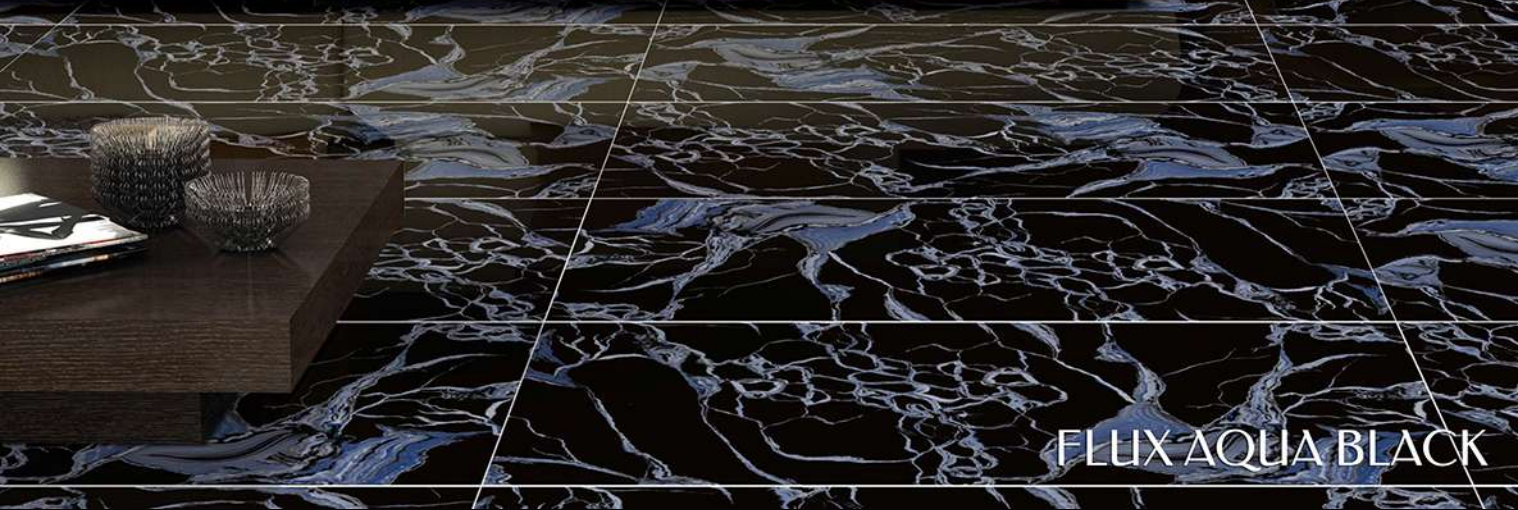

FLUX AQUA BLACK