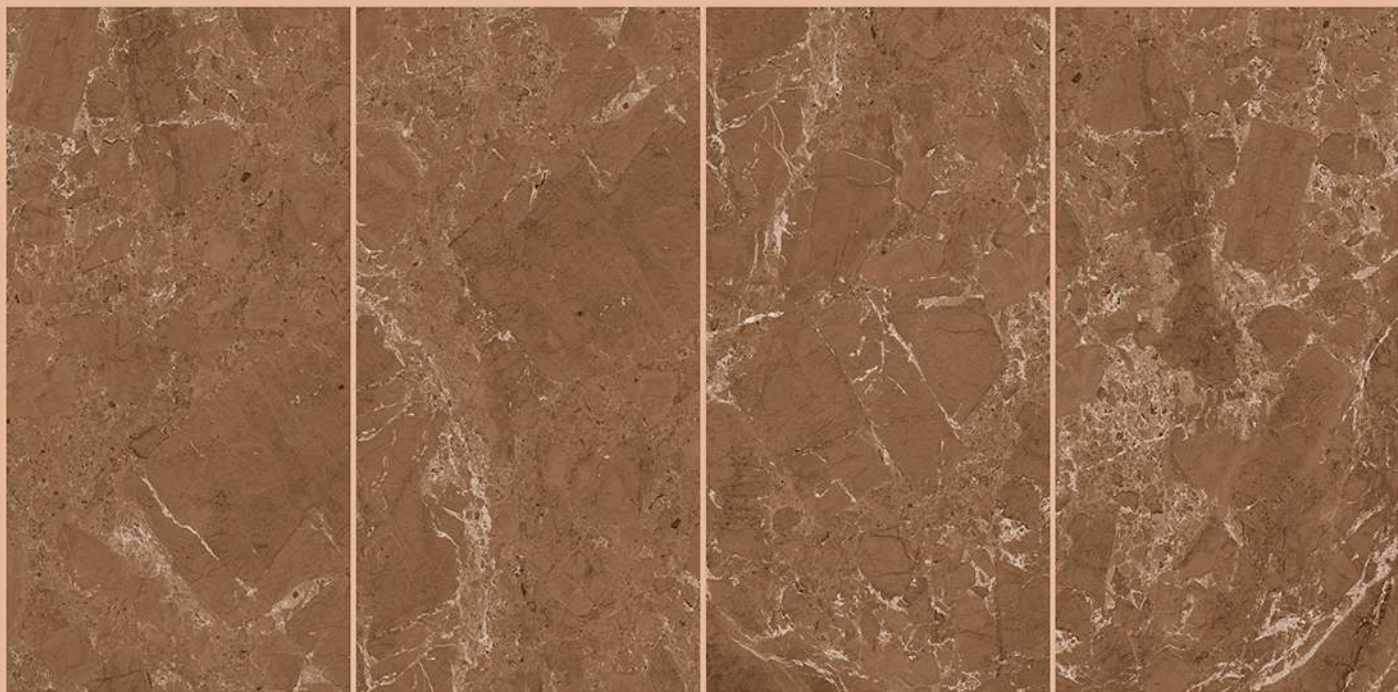

SPARTEN^{TM}
MARVELOUS MARBLE

MADURA
BROWN

Size
600x
1200mm

Finish
High-Glossy

Random
5