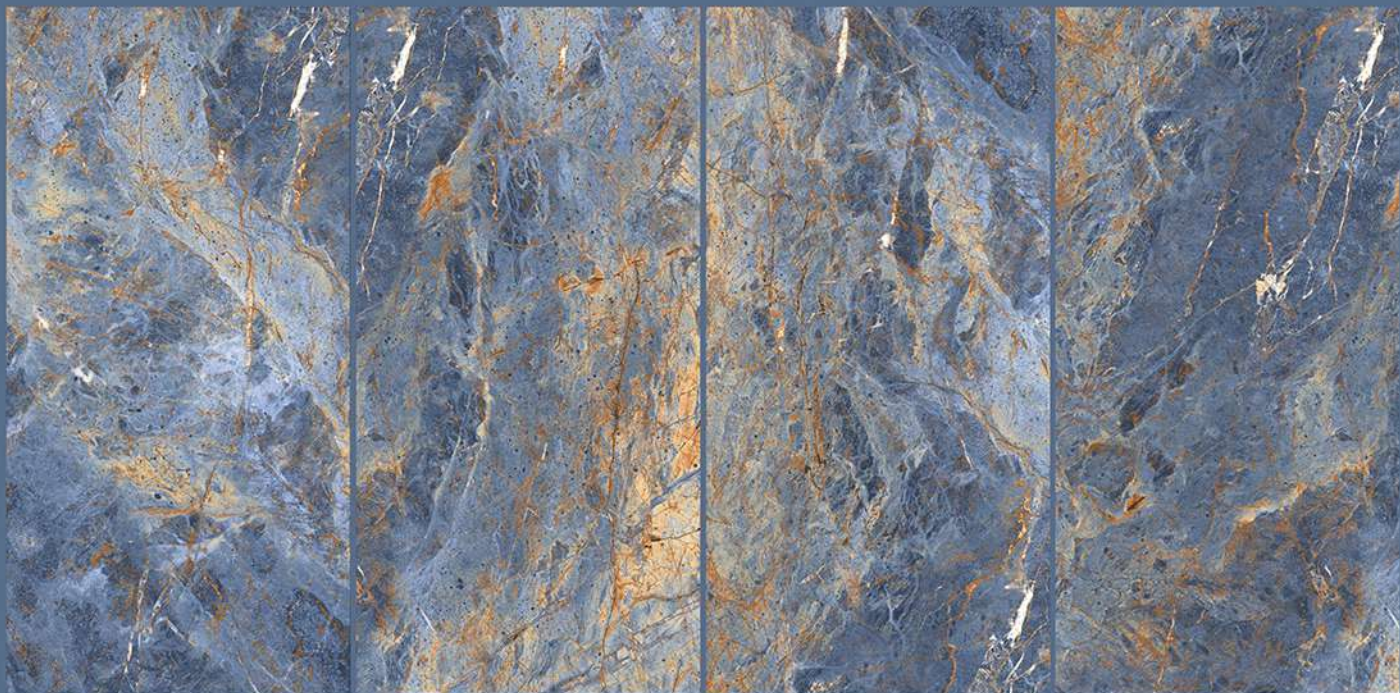

SPARTEN^{TM}
MARVELOUS MARBLE

DINOVA
AZUL

Size
600x
1200mm

Finish
High-Glossy

Random
4