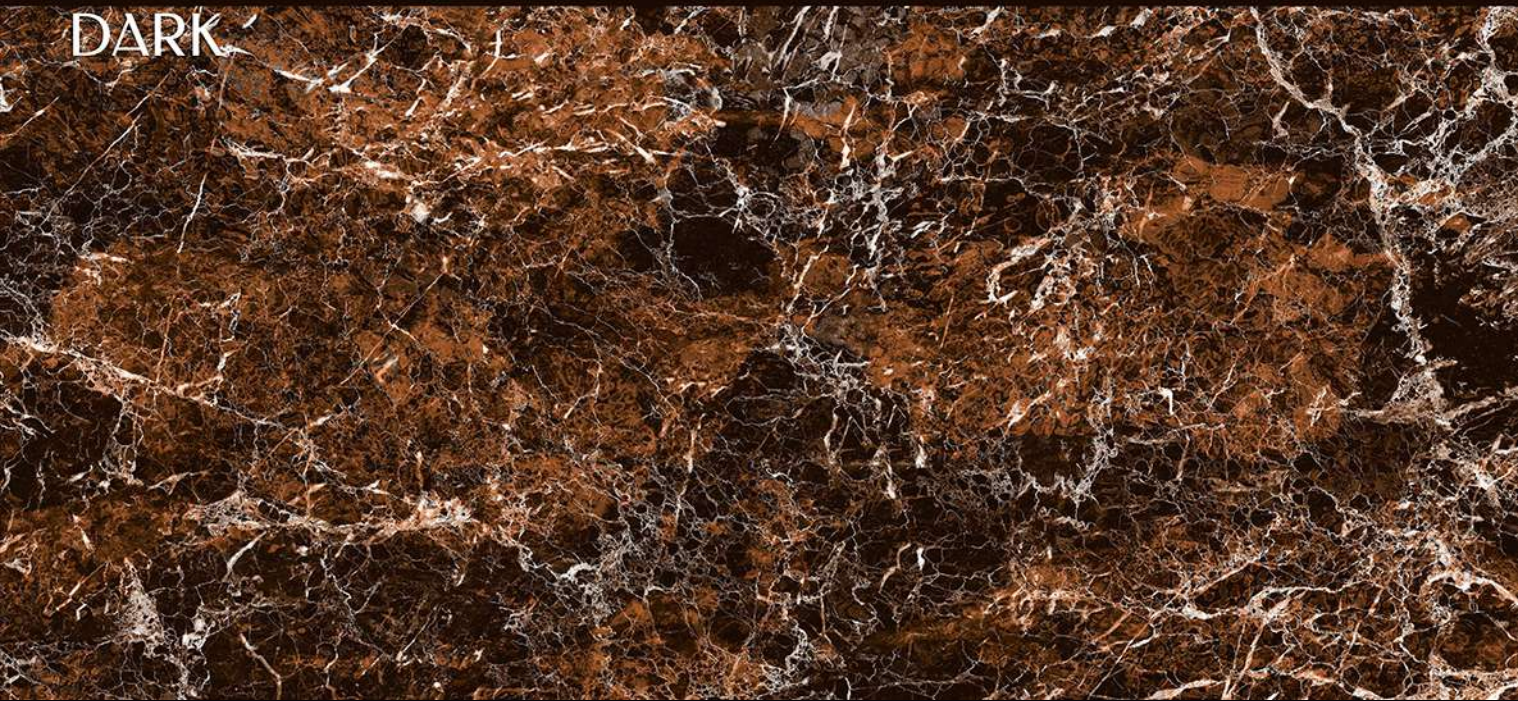

Size
600x
1200mm

Finish
High-Glossy

Random
4

DINOVA AZUL

SPARTEN™
MARVELOUS MARBLE

EMPRADOR
DARK

SPARTEN[™]
MARVELOUS MARBLE

EMPRADOR
DARK