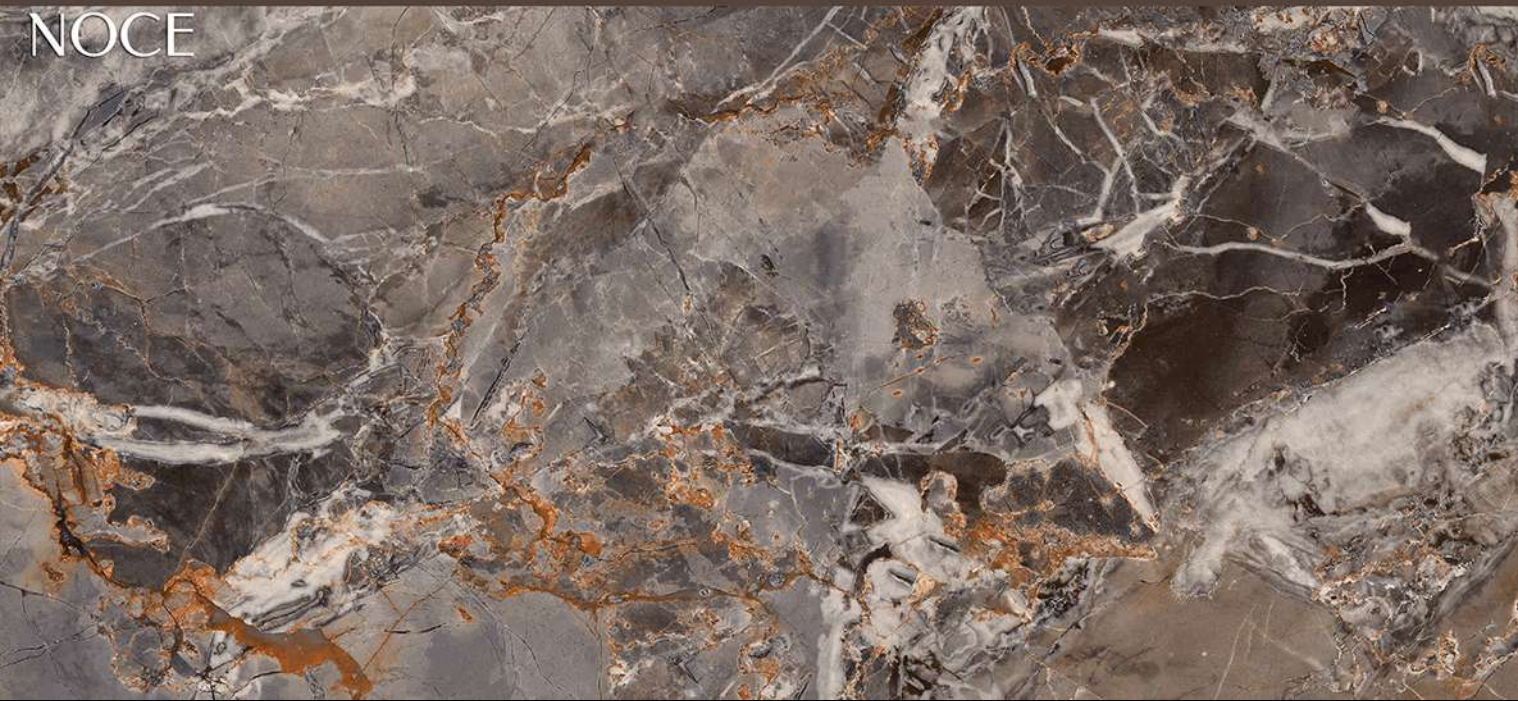

Size
600x
1200mm

Finish
High-Glossy

Random
3

FLUX BROWN

SPARTEN[™]
MARVELOUS MARBLE

IMPERIAL
NOCE

SPARTENTM
MARVELOUS MARBLE

IMPERIAL
NOCE