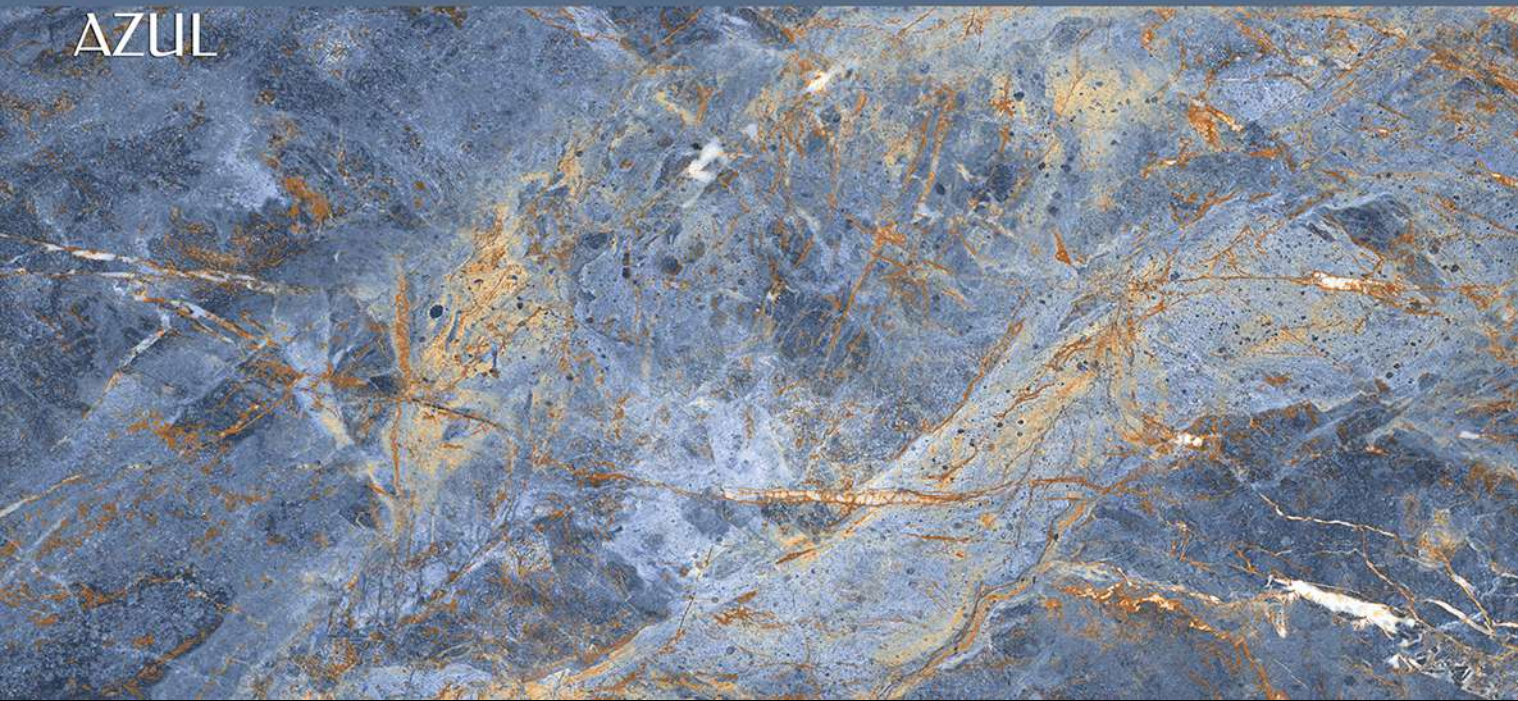

Size
600x
1200mm

Finish
High-Glossy

Random
4

ATLANTIC GOLD

SPARTENTM
MARVELOUS MARBLE

DINOVA
AZUL

SPARTENTM
MARVELOUS MARBLE

DINOVA
AZUL