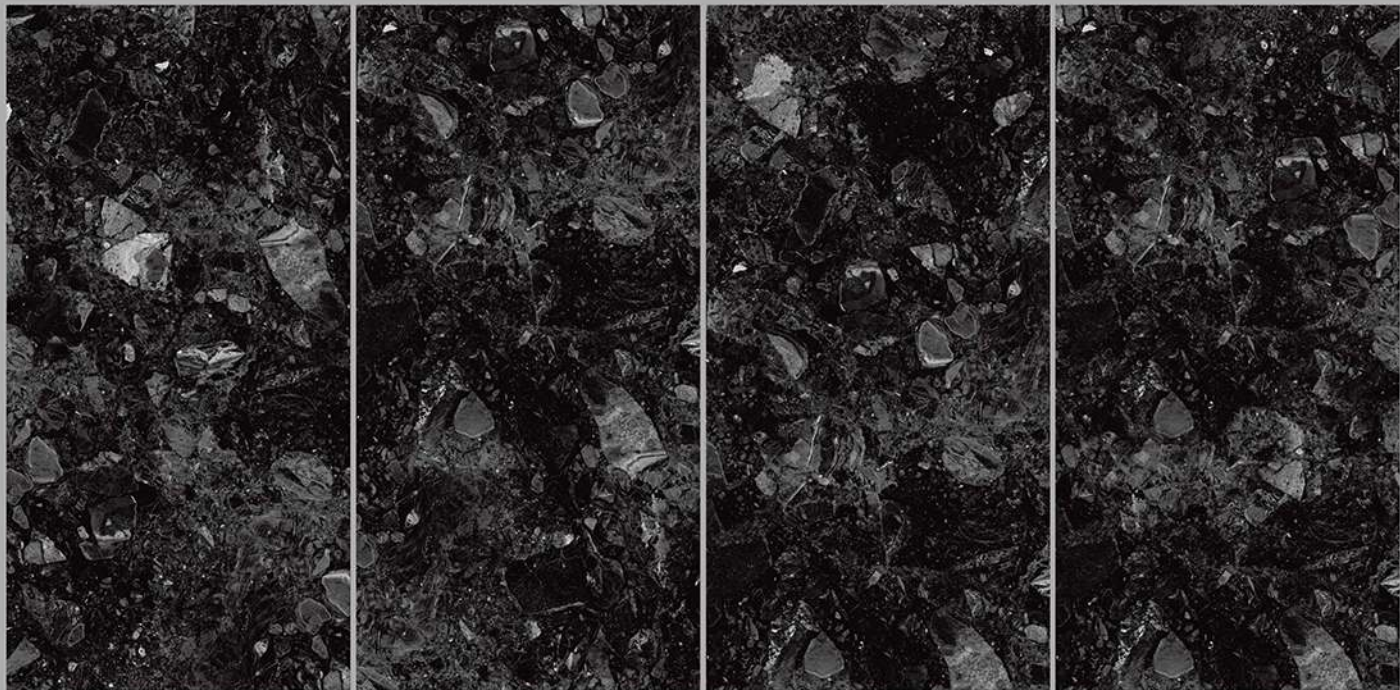

SPARTEN^{TM}
MARVELOUS MARBLE

ROMEN
EMPERROR

Size
600x
1200mm

Finish
High-Glossy

Random
4