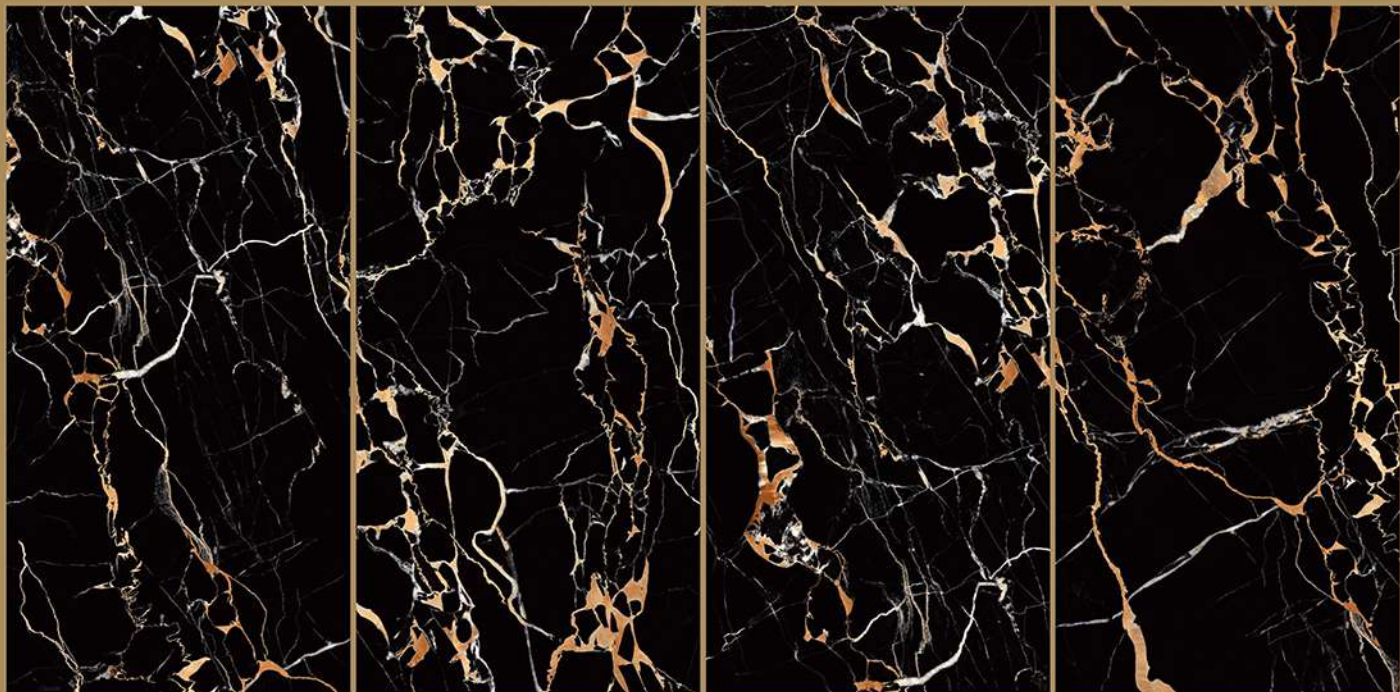

SPARTEN^{TM}
MARVELOUS MARBLE

NEPOLIAN
GOLD

Size
600x
1200mm

Finish
High-Glossy

Random
4