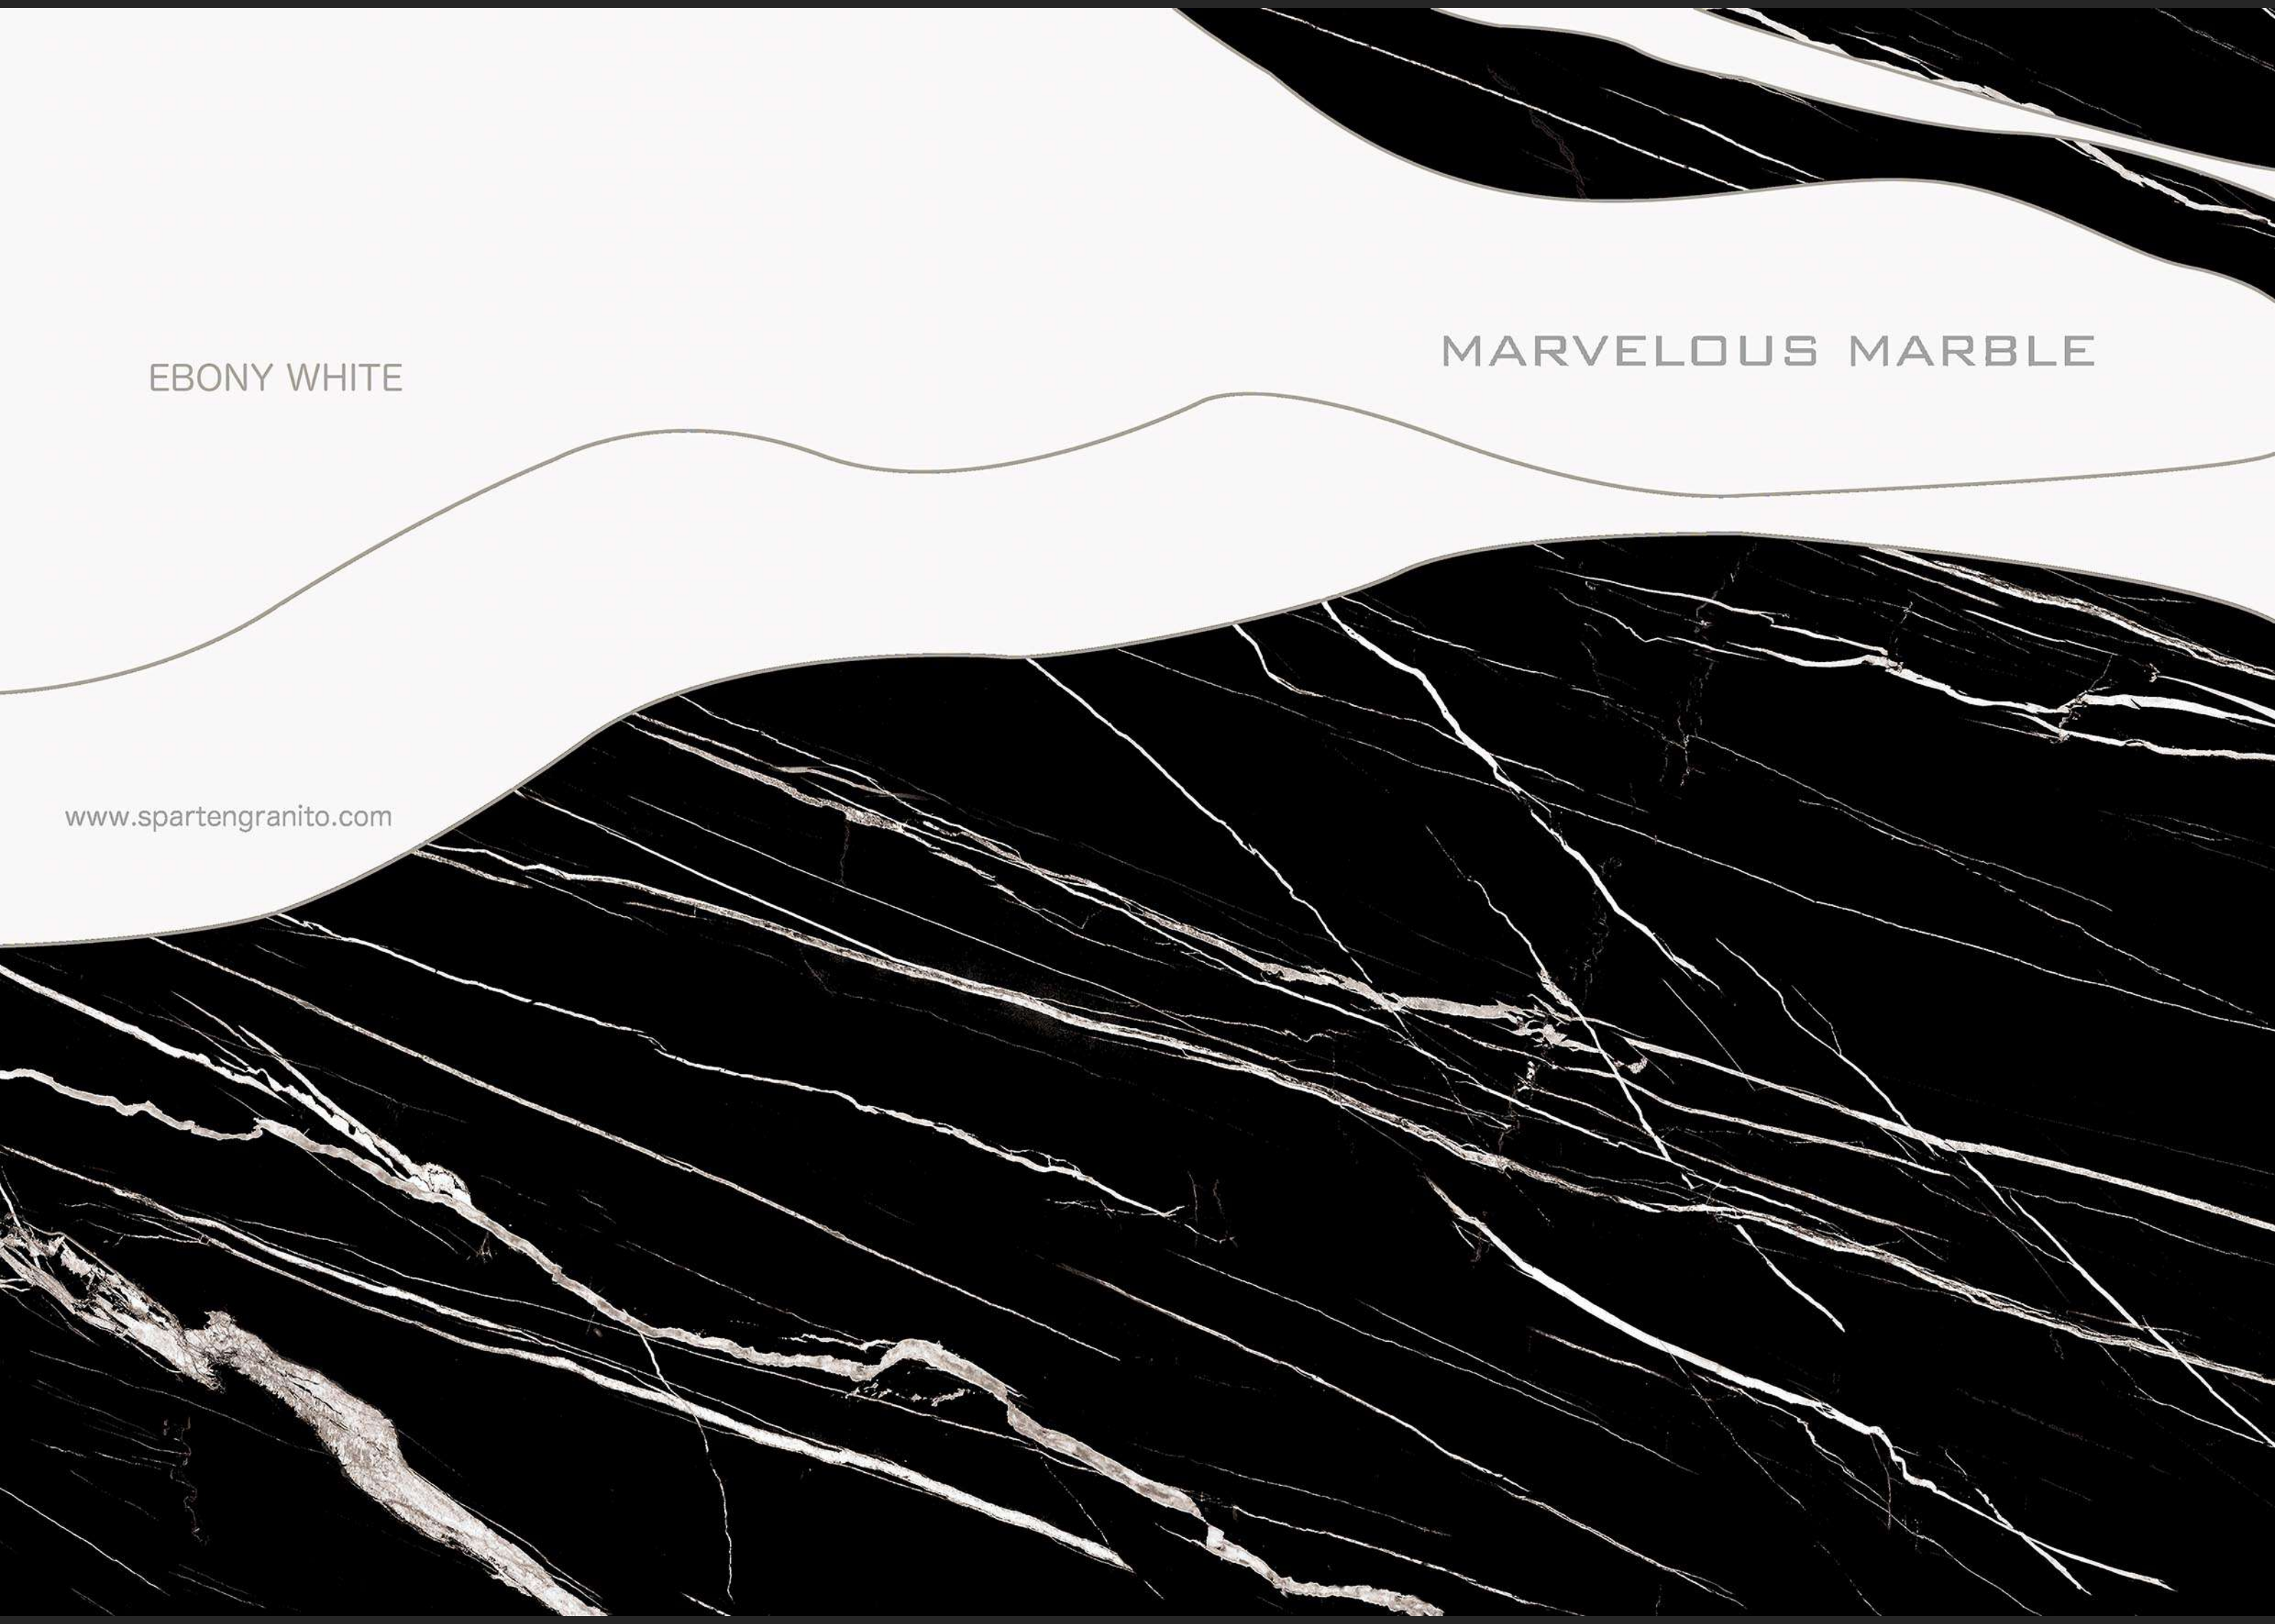

TM

SPARTEEN

MARVELOUS MARBLE

EBONY WHITE

MARVELOUS MARBLE

www.spartengranito.com

GLAZED VITRIFIED TILES

600x1200mm