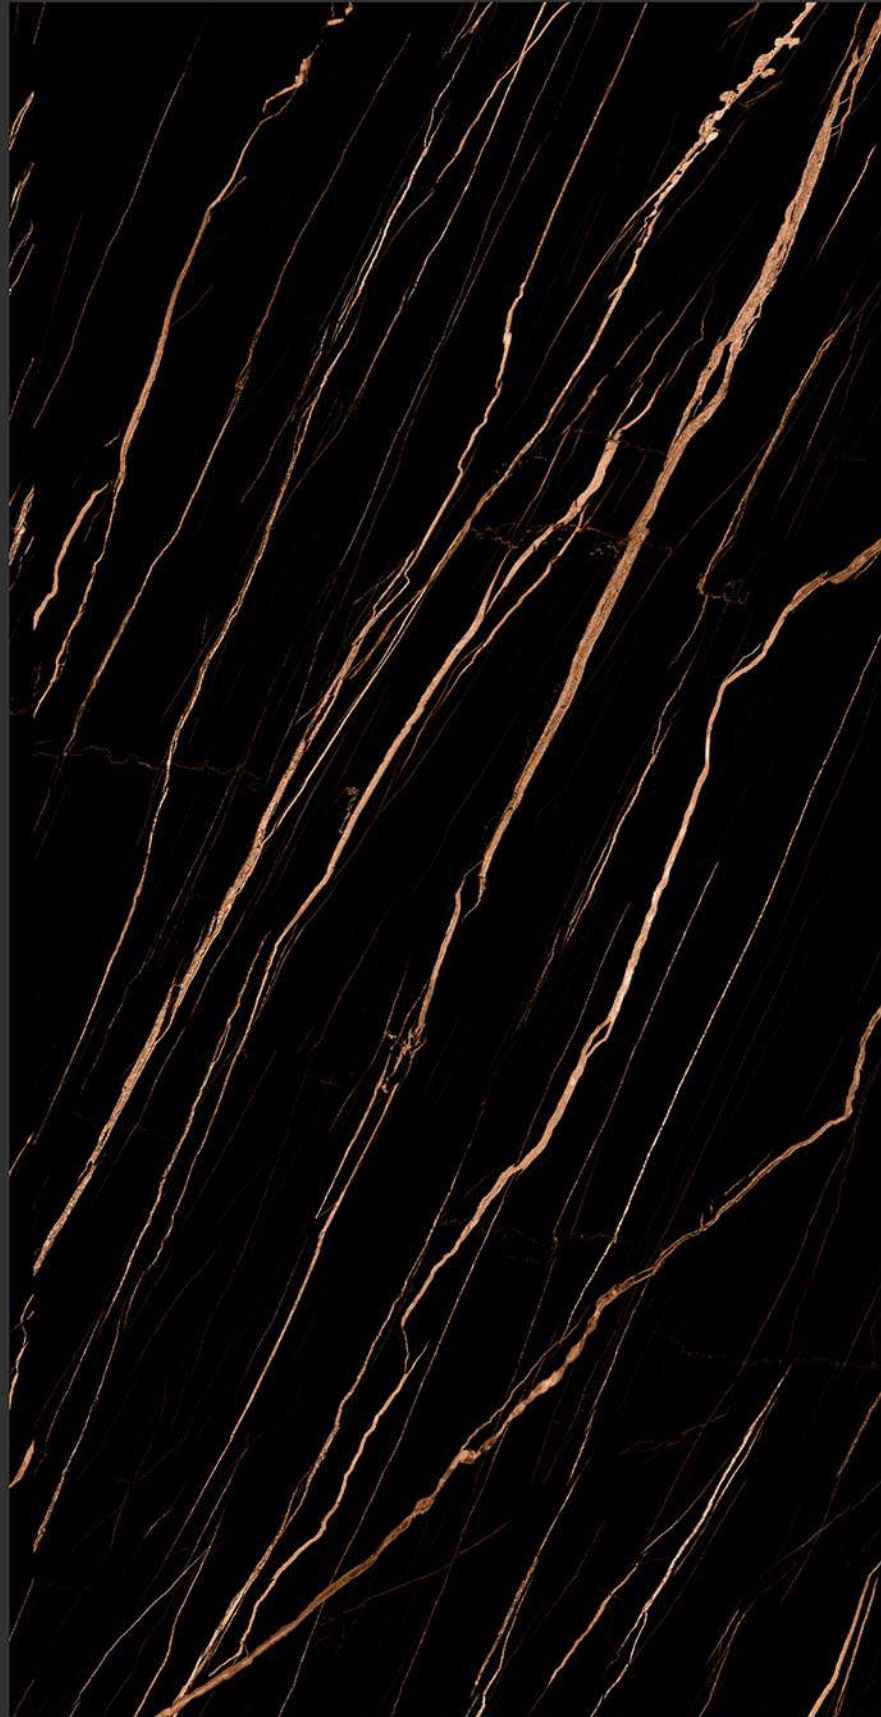

MARVELOUS MARBLE

www.spartengranito.com

GLAZED VITRIFIED TILES

600x1200mm

HIGH GLOSS
FINISH

BLACK SERIES

EBONY BLACK

3RANDOM FACES