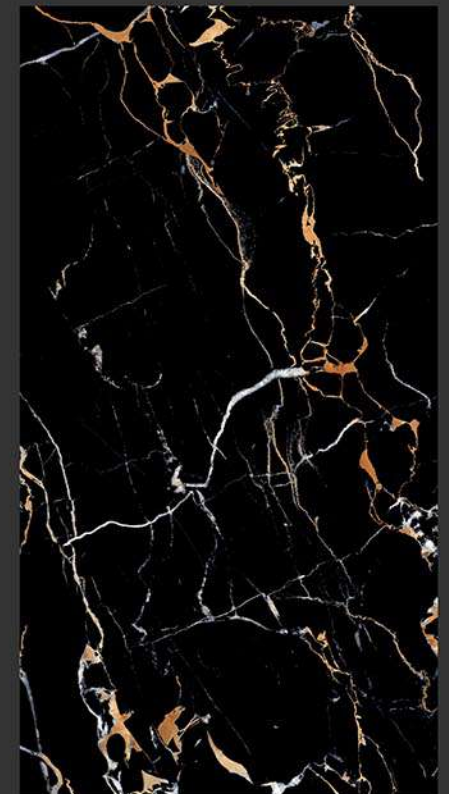

SPARTENTM
MARVELOUS MARBLE

BLACK SERIES

APOLO GOLD

MARVELOUS MARBLE

www.spartengranito.com

GLAZED VITRIFIED TILES

600x1200mm

HIGH GLOSS
FINISH

BLACK SERIES

APOLO GOLD

5 RANDOM FACES

TM

SPARTEEN

MARVELOUS MARBLE

BLACK GALAXY

MARVELOUS MARBLE