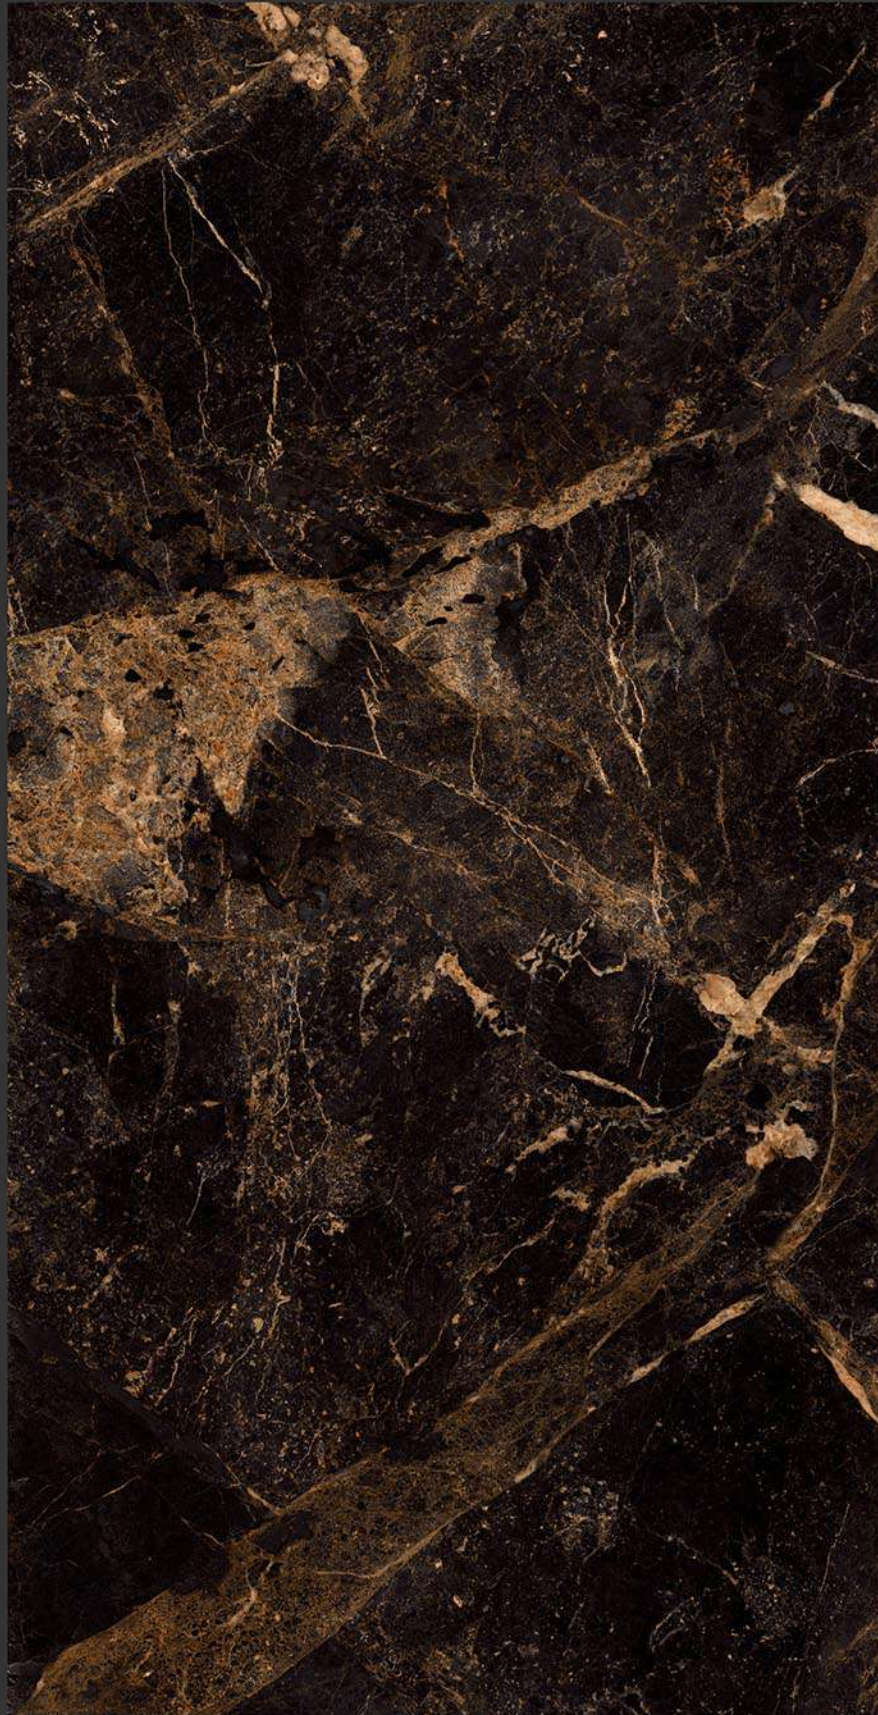

GLAZED VITRIFIED TILES

600x1200mm

HIGH GLOSS
FINISH

BLACK SERIES

IMPERIAL BLACK

4 RANDOM FACES