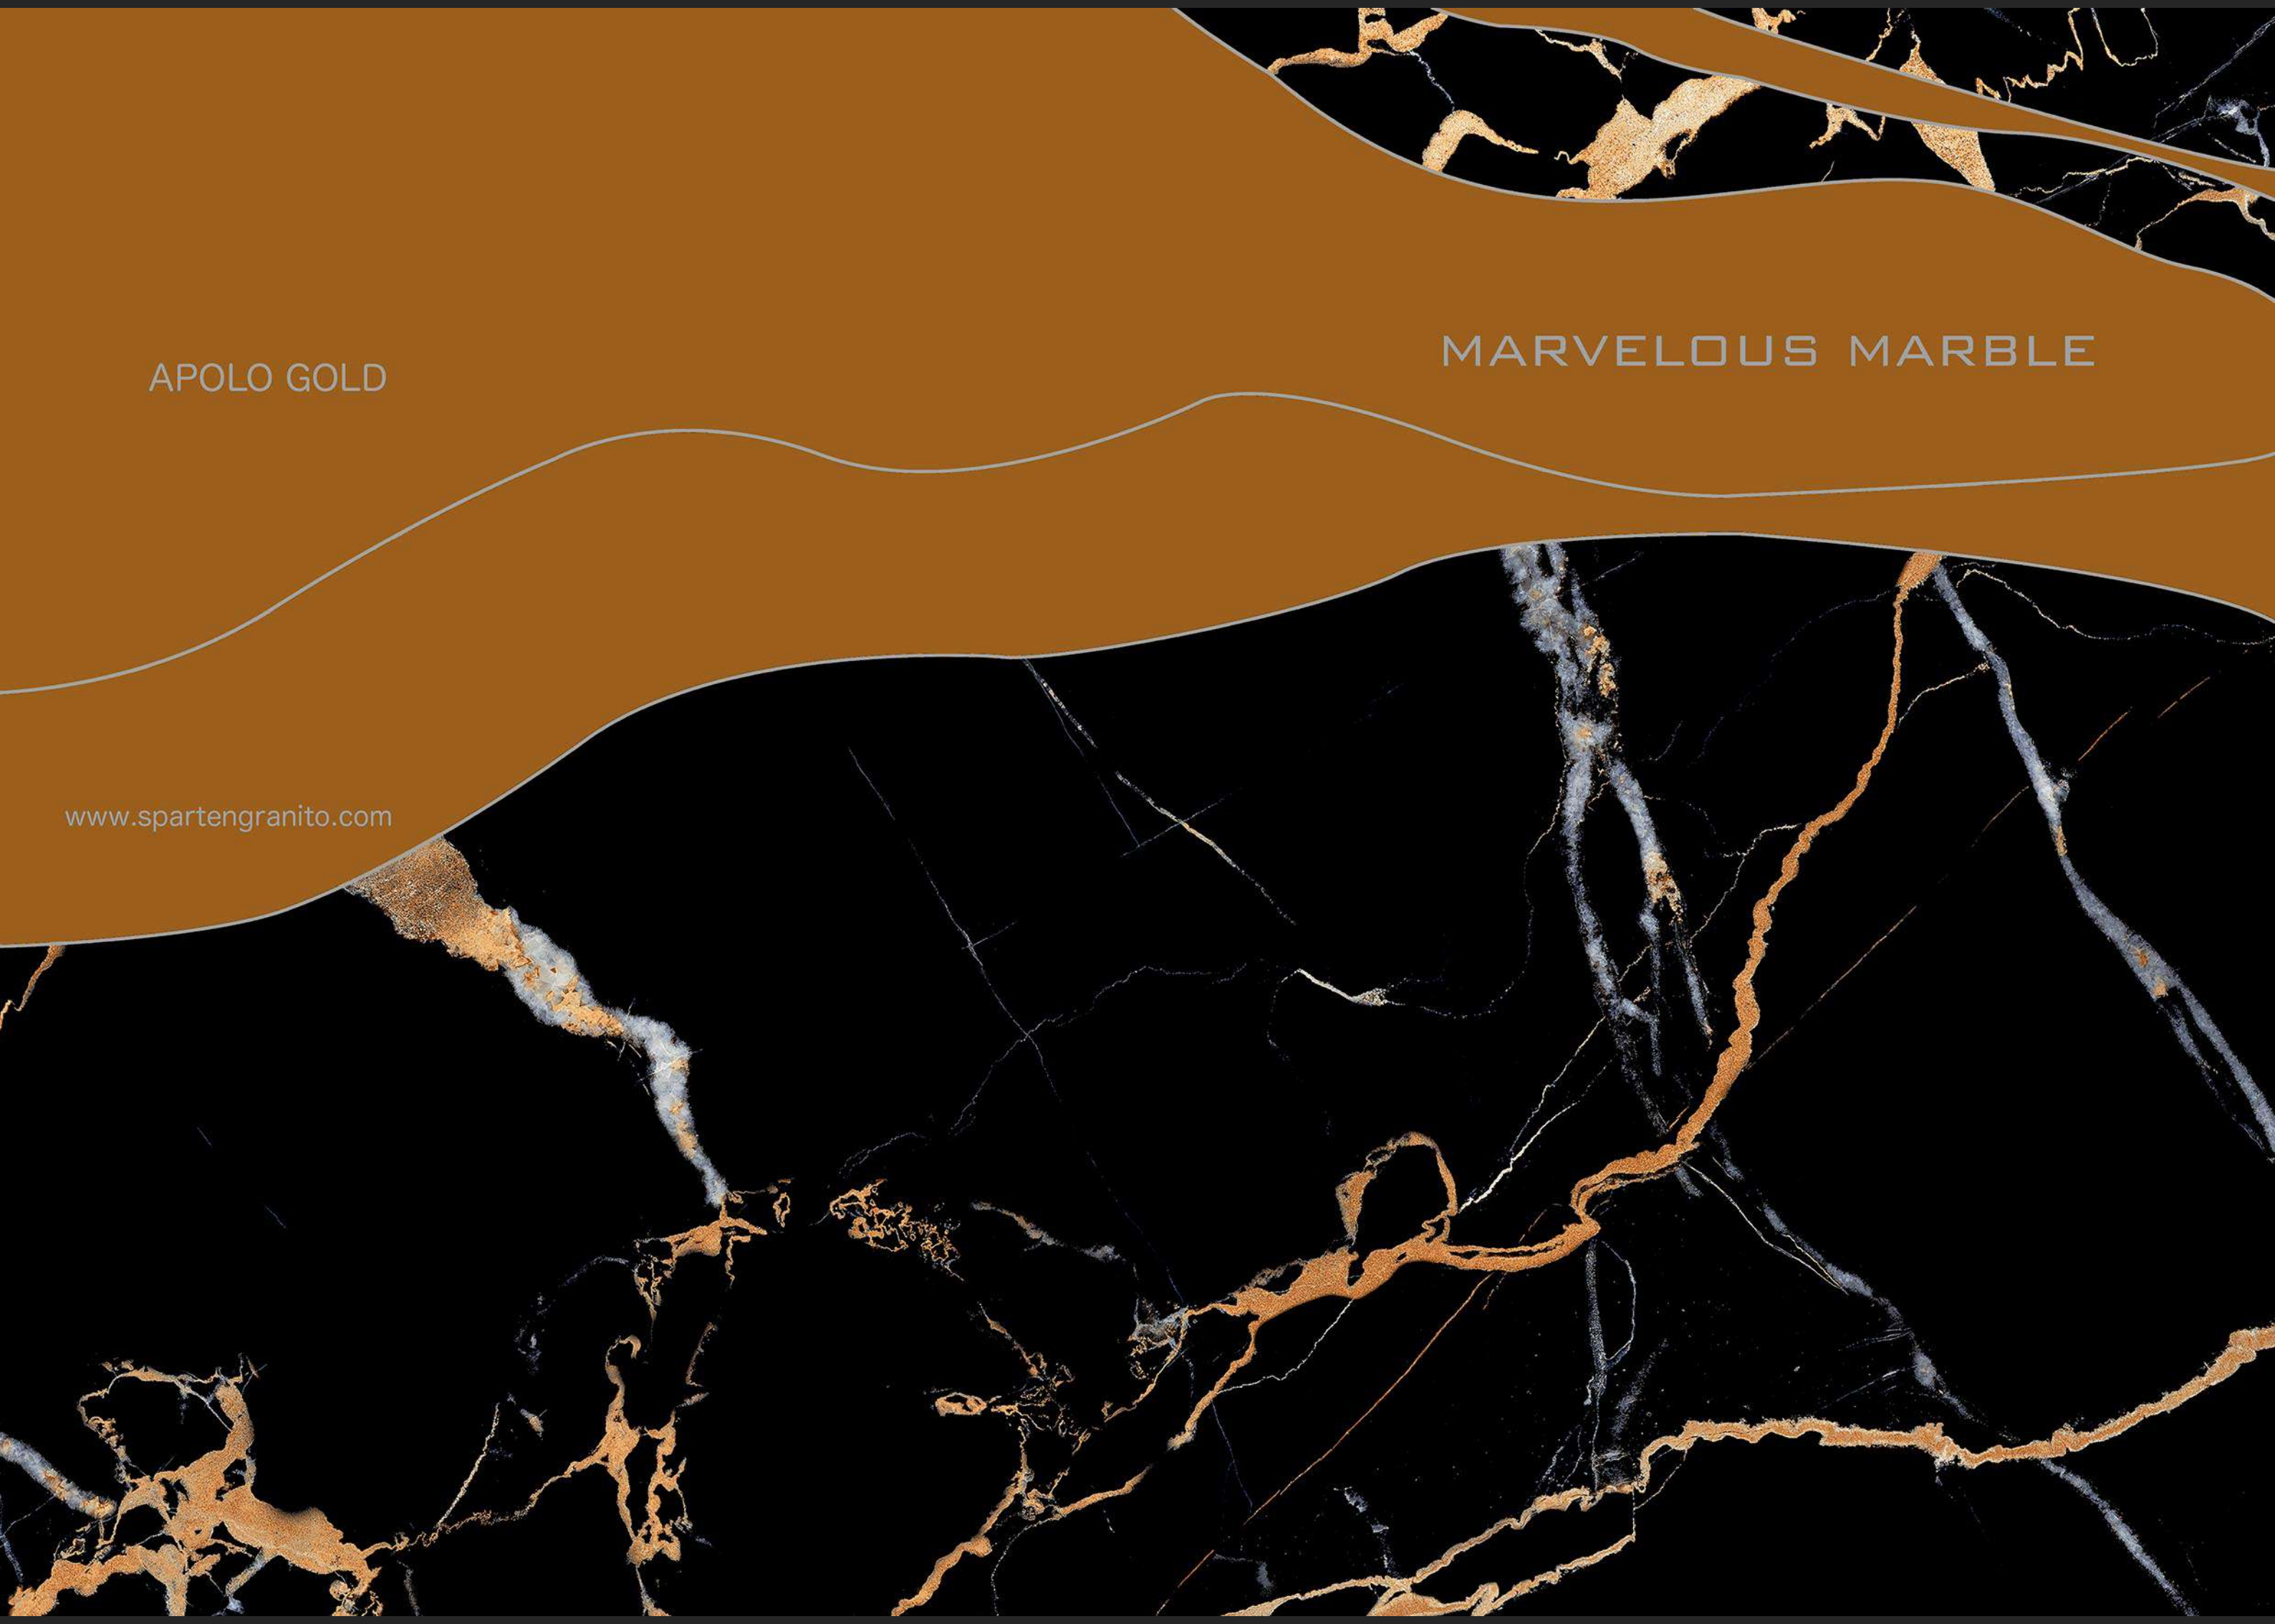

SPARTENTM
MARVELOUS MARBLE

BLACK SERIES

APOLO GOLD

MARVELOUS MARBLE

www.spartengranito.com

GLAZED VITRIFIED TILES

600x1200mm

HIGH GLOSS
FINISH

BLACK SERIES

APOLO GOLD

5 RANDOM FACES

TM

SPARTEEN

MARVELOUS MARBLE

BLACK GALAXY

MARVELOUS MARBLE