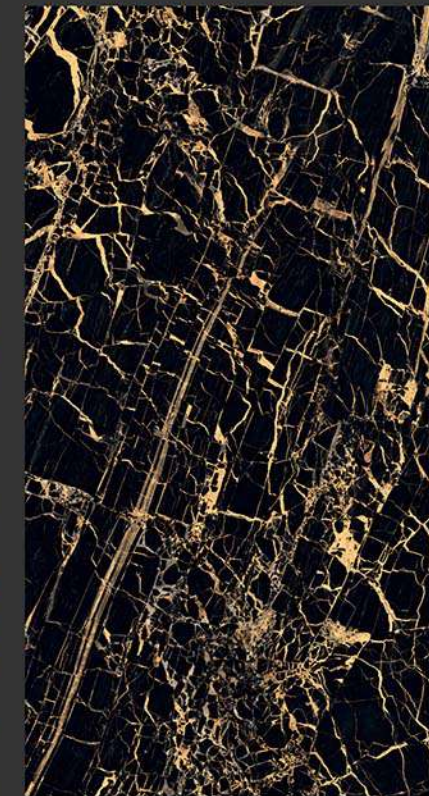

GLAZED VITRIFIED TILES

600x1200mm

HIGH GLOSS
FINISH

BLACK SERIES

CLOMAX YELLOW

4 RANDOM FACES