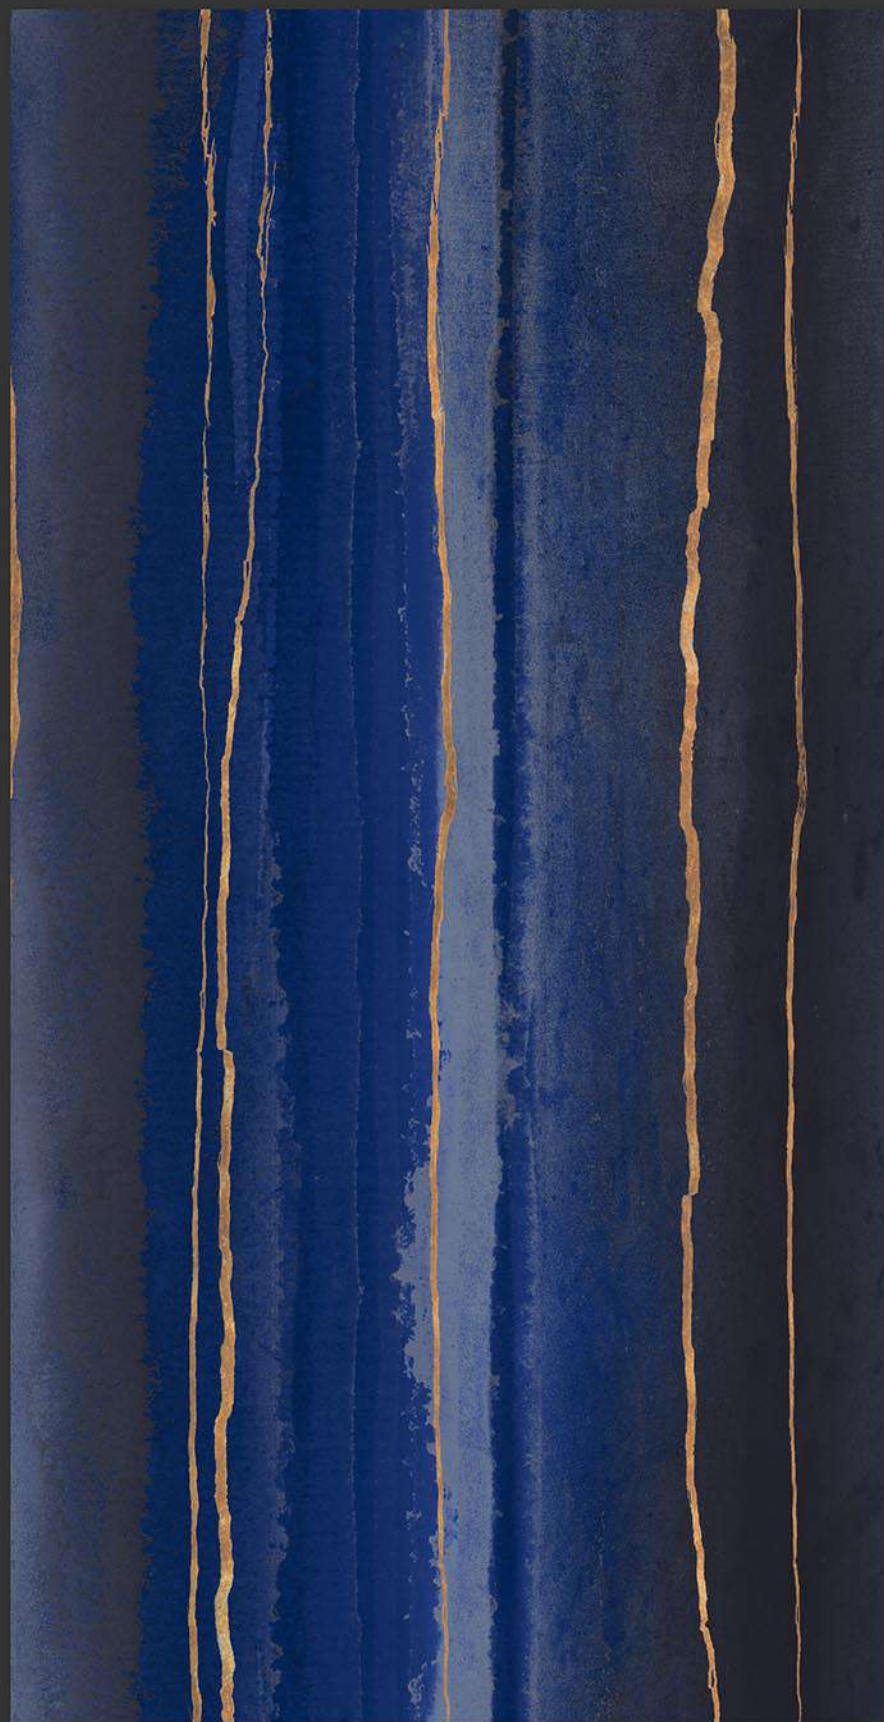

MARVELOUS MARBLE

www.spartengranito.com

GLAZED VITRIFIED TILES

600x1200mm

HIGH GLOSS
FINISH

BLACK SERIES

ELLA BLUE

8 RANDOM FACES