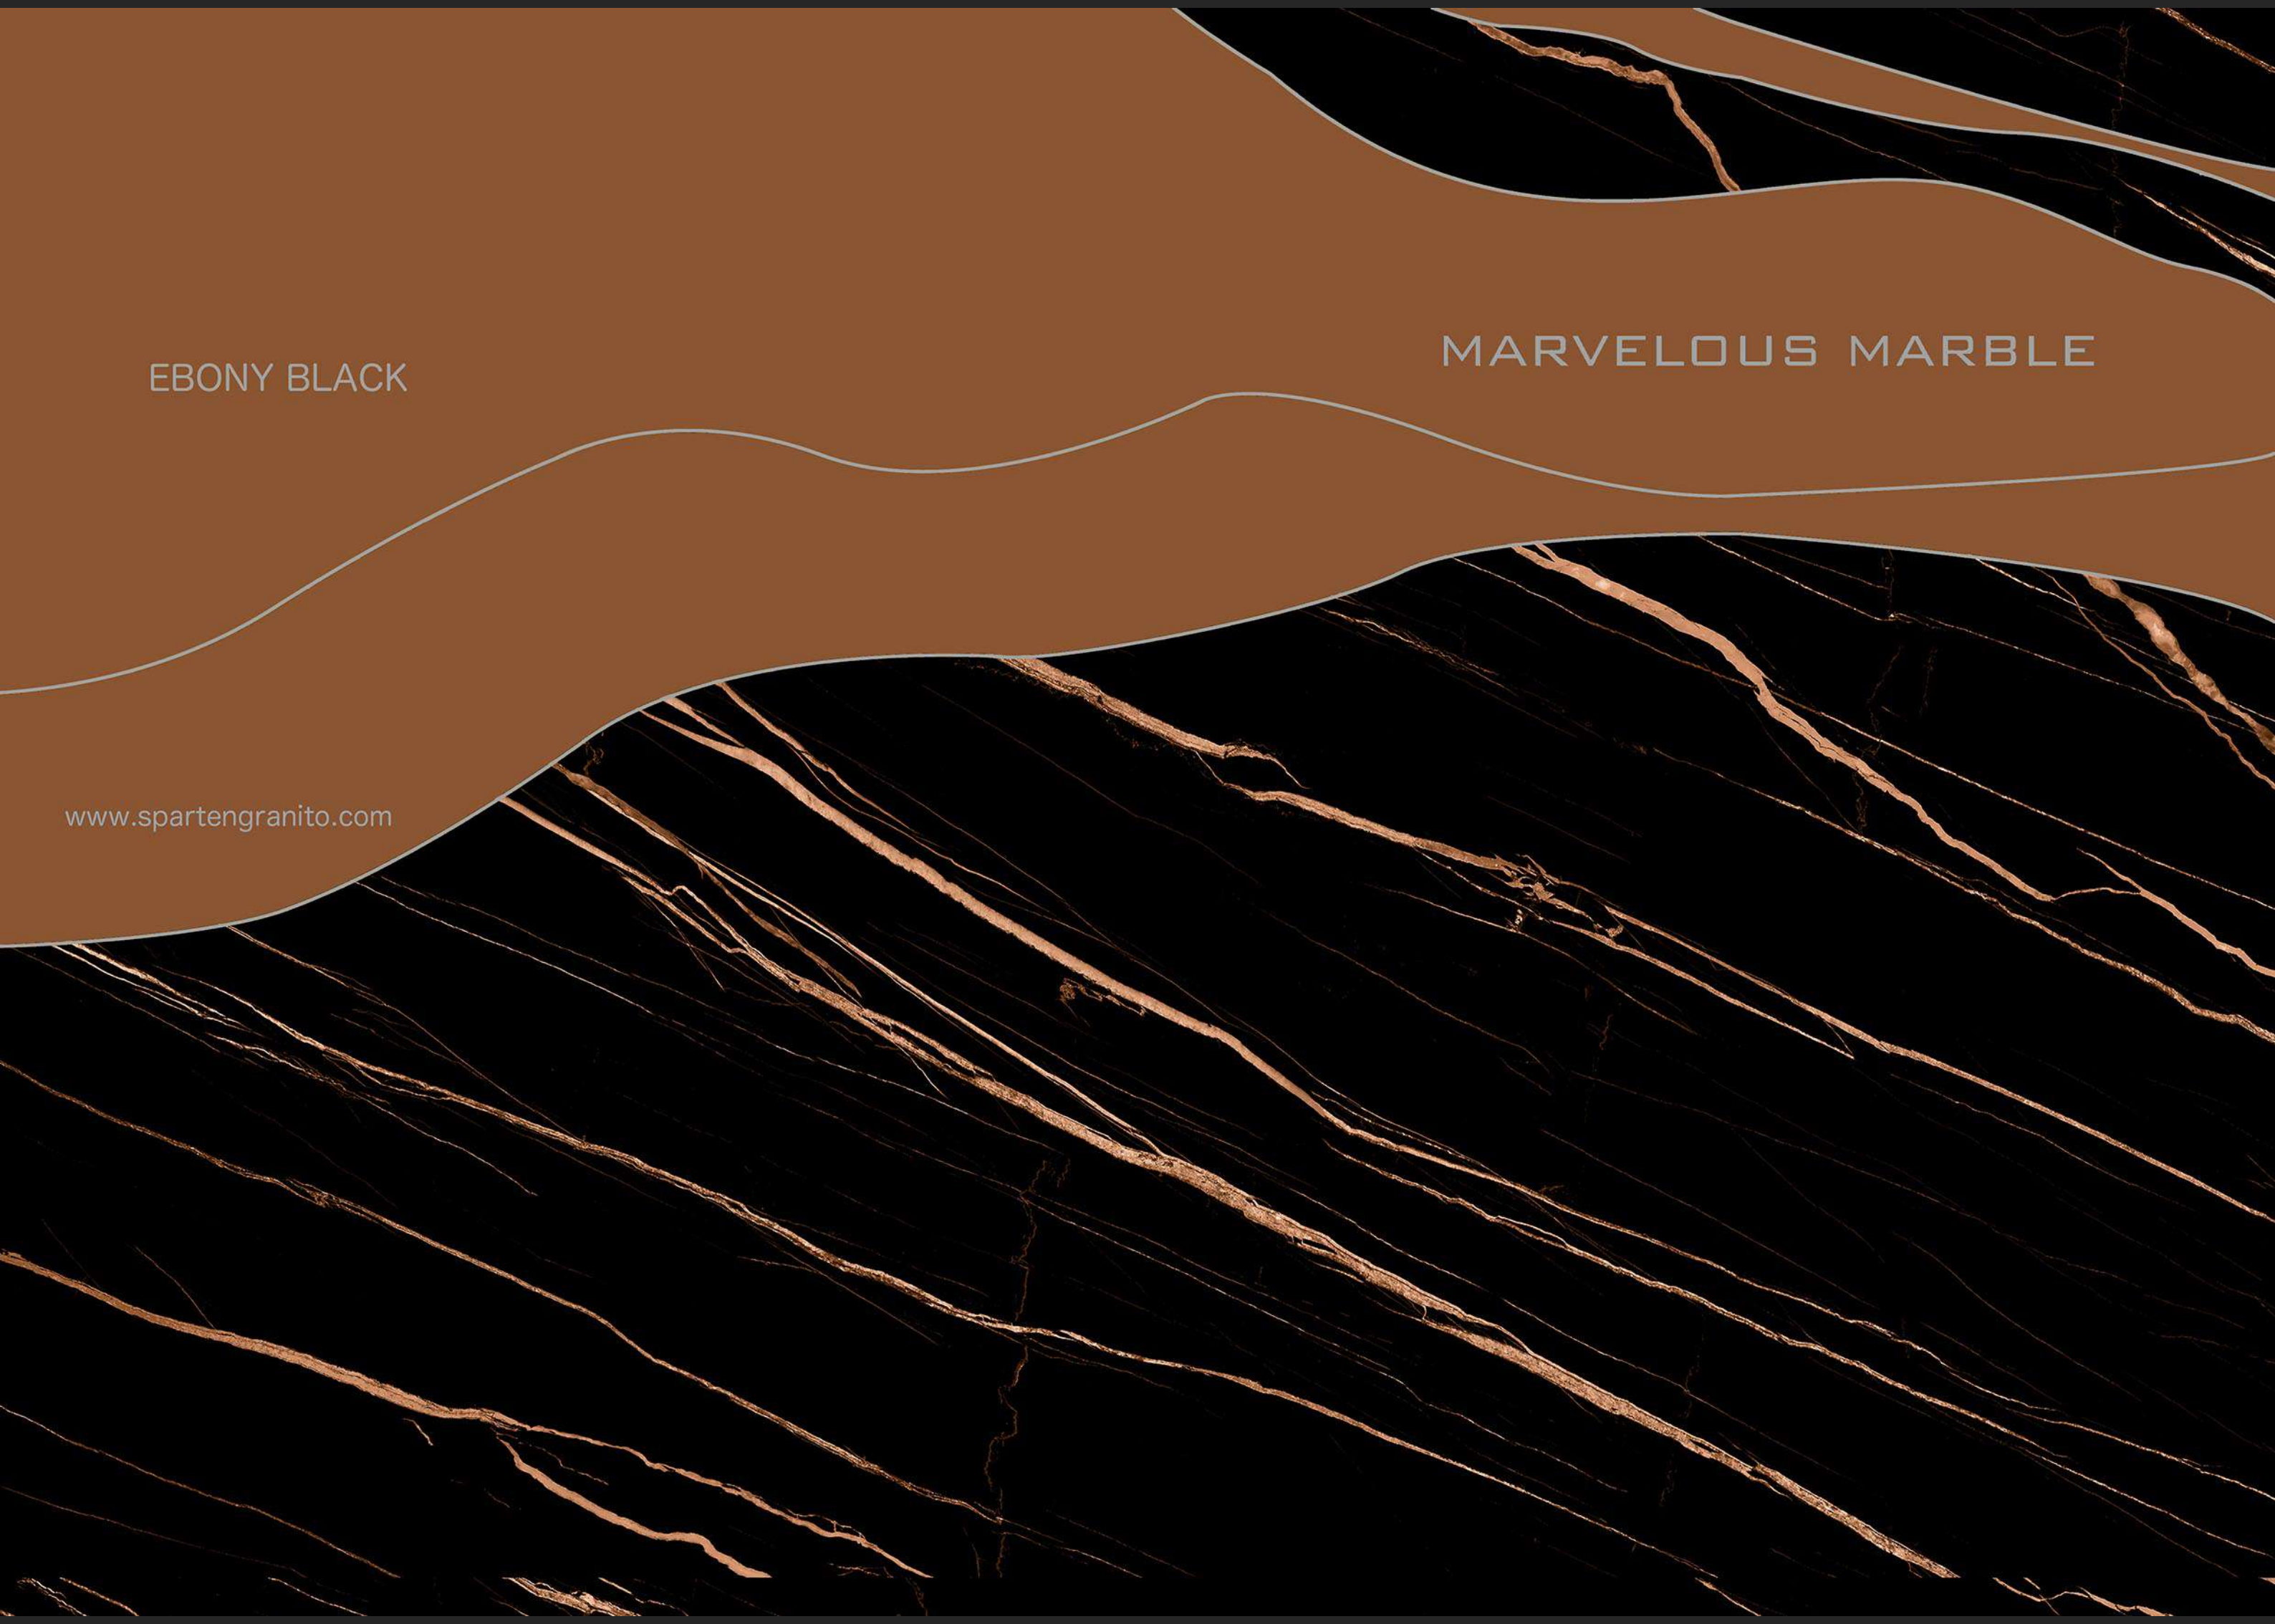

MARVELOUS MARBLE

www.spartengranito.com

GLAZED VITRIFIED TILES

600x1200mm

HIGH GLOSS
FINISH

BLACK SERIES

EBONY BLACK

3RANDOM FACES