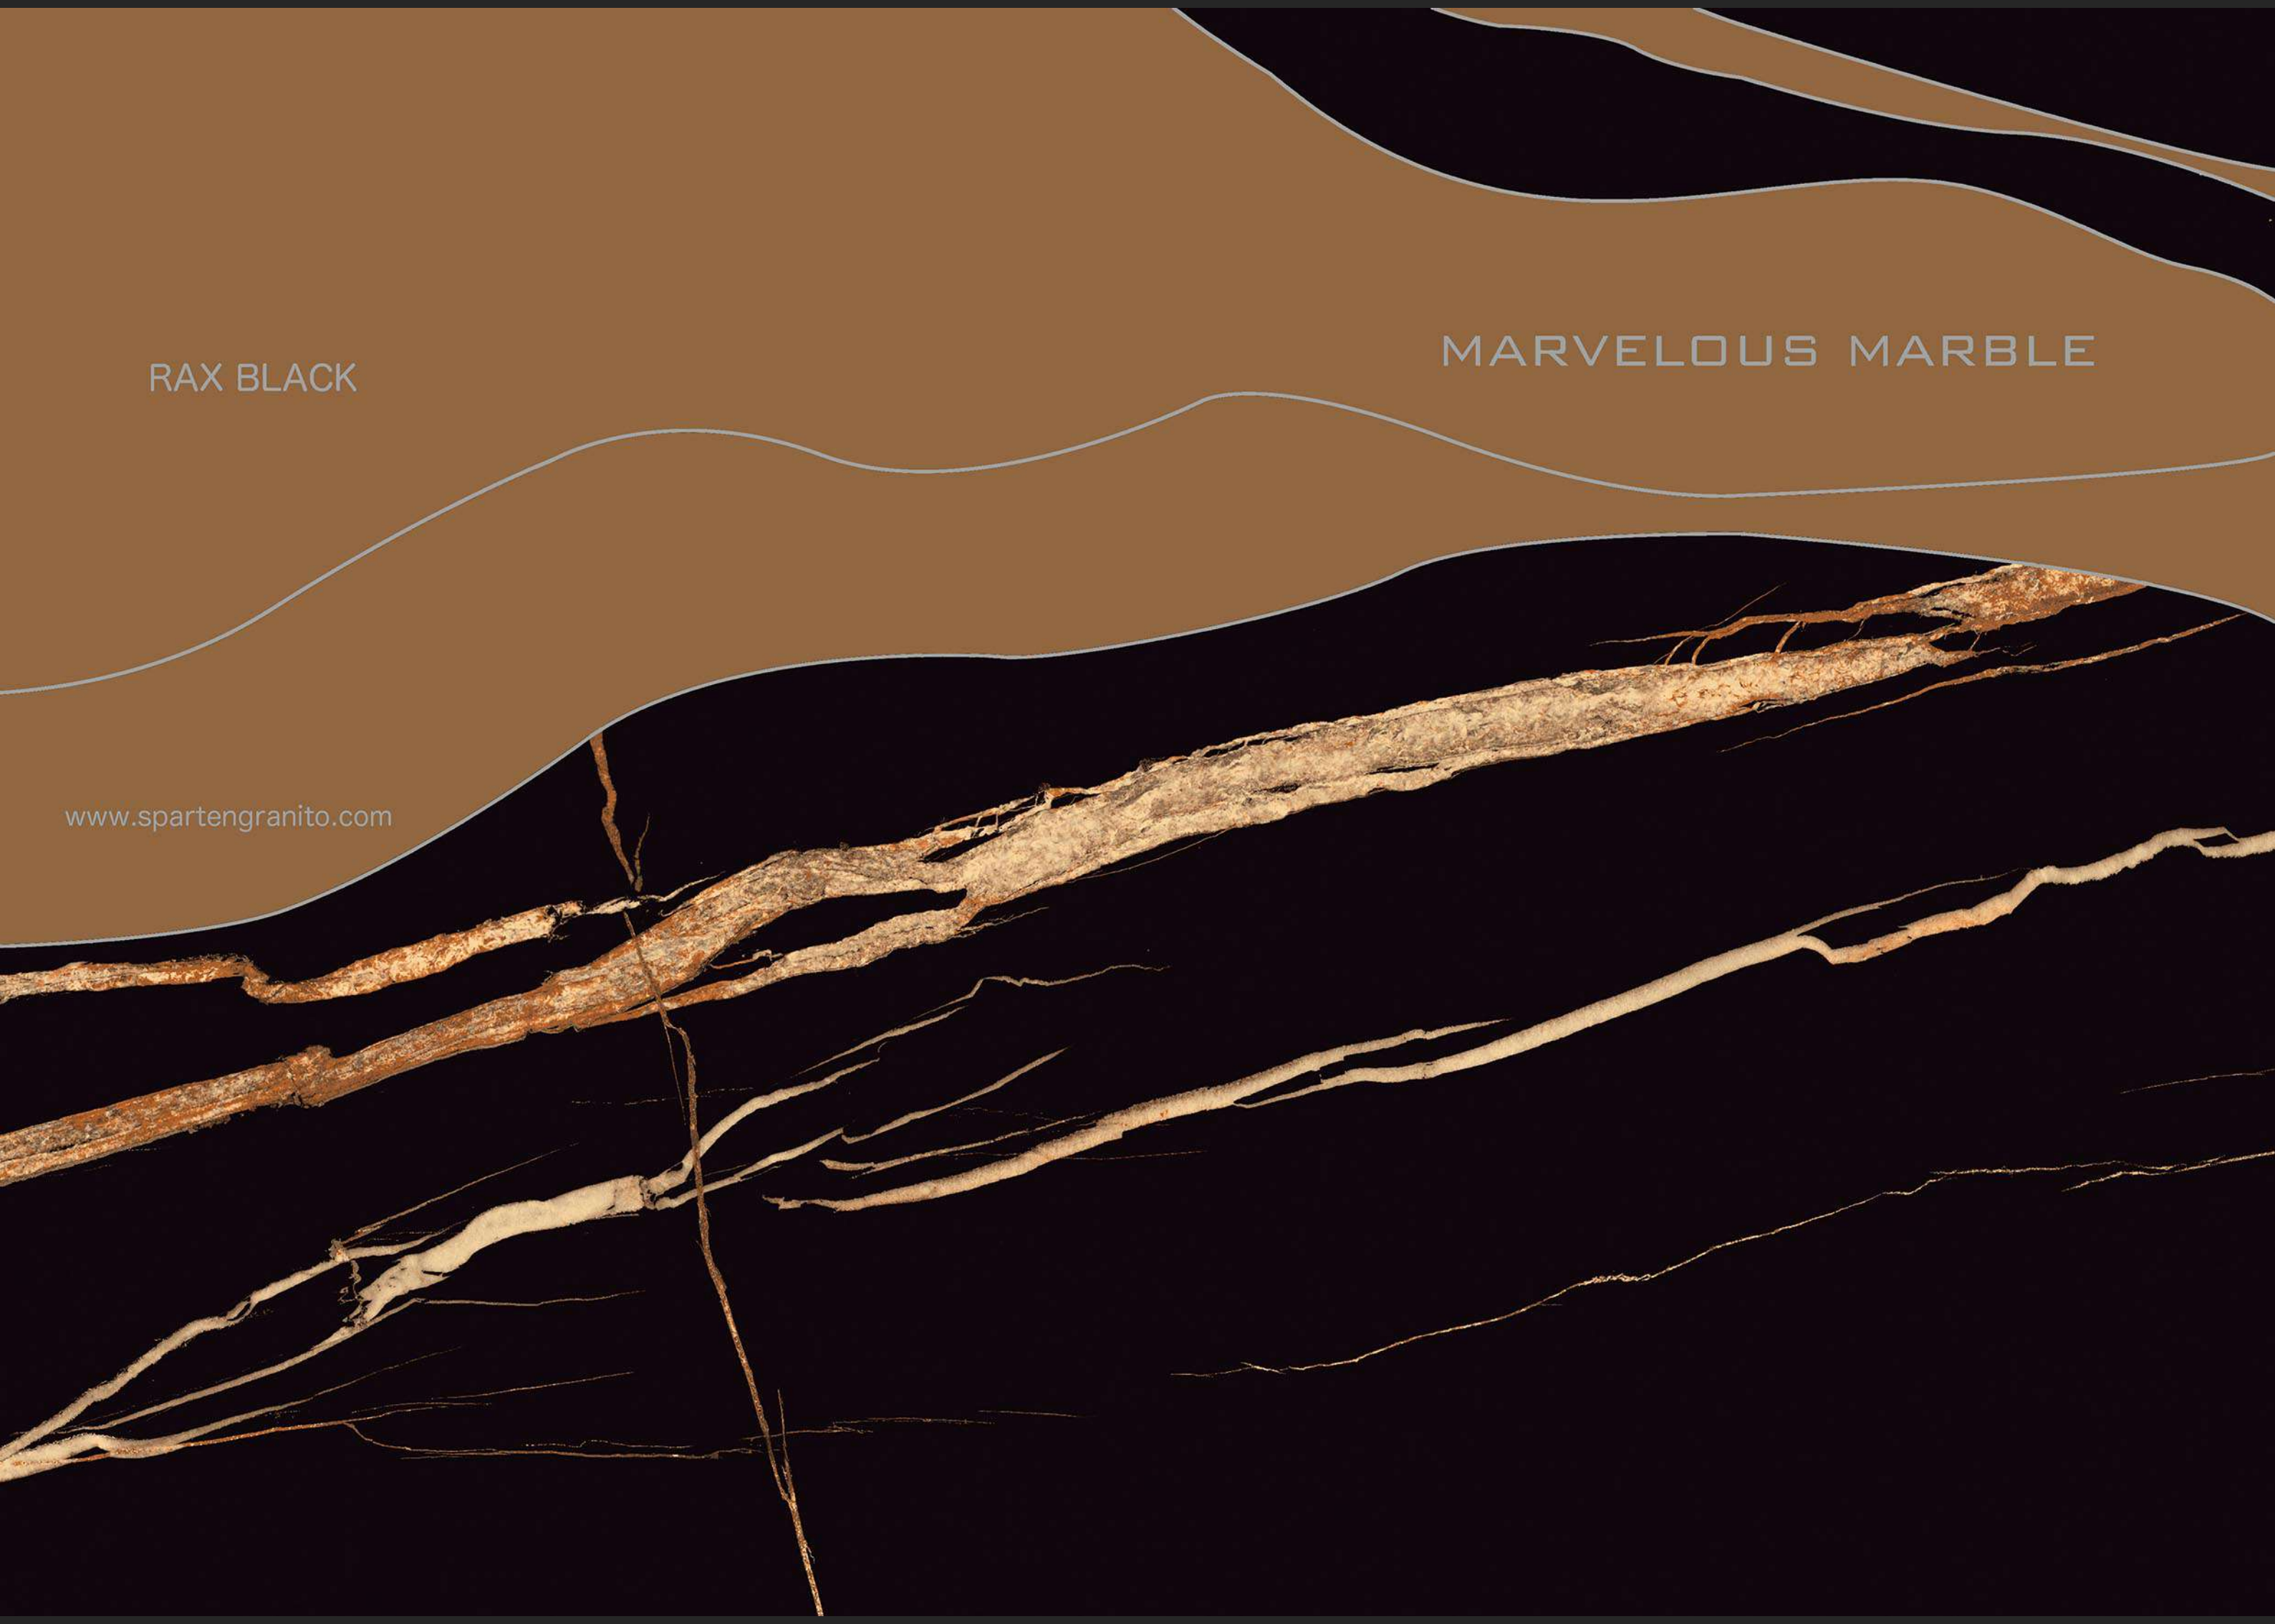

SPARRTENN
MARVELOUS MARBLE

RAX BLACK

MARVELOUS MARBLE

www.spartengranito.com

GLAZED VITRIFIED TILES

600x1200mm

HIGH GLOSS
FINISH

BLACK SERIES