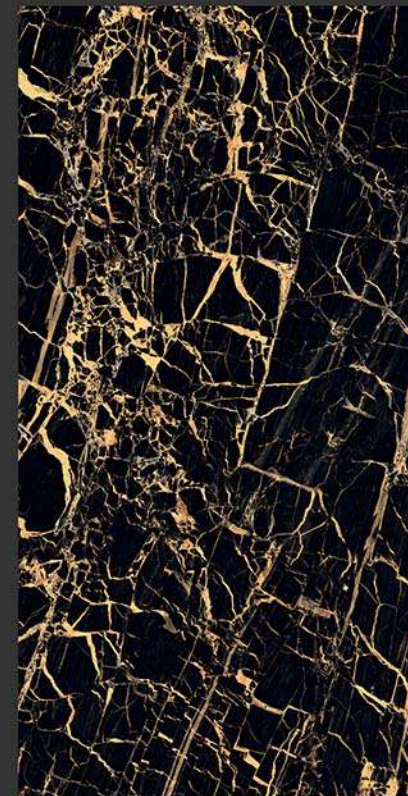

GLAZED VITRIFIED TILES

600x1200mm

HIGH GLOSS
FINISH

BLACK SERIES

CLOMAX YELLOW

4 RANDOM FACES