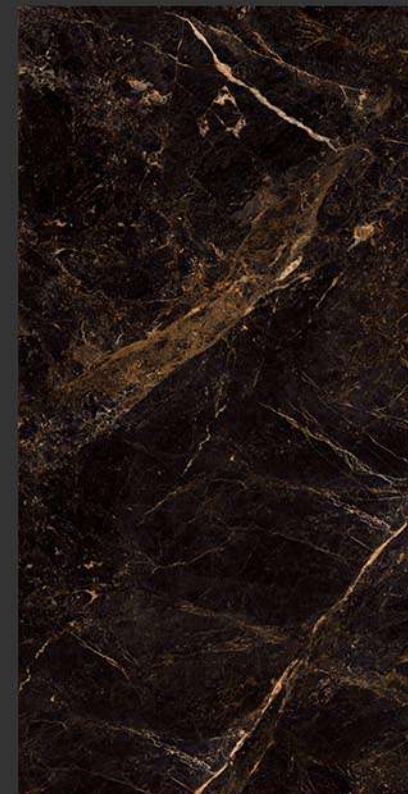

TM

SPARTEEN

MARVELOUS MARBLE

IMPERIAL BLACK

MARVELOUS MARBLE

www.spartengranito.com

GLAZED VITRIFIED TILES

600x1200mm

HIGH GLOSS
FINISH

BLACK SERIES

IMPERIAL BLACK

4 RANDOM FACES

TM

SPARTEEN
MARVELOUS MARBLE

PETRO BLACK

MARVELOUS MARBLE