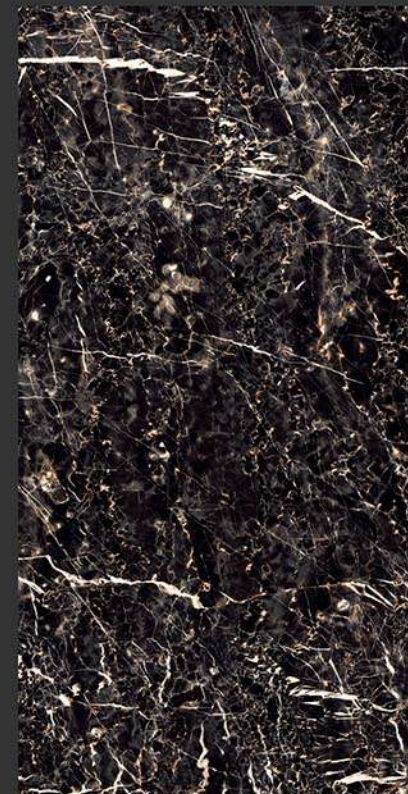

GLAZED VITRIFIED TILES

600x1200mm

HIGH GLOSS
FINISH

BLACK SERIES

ROVER BLACK

4 RANDOM FACES