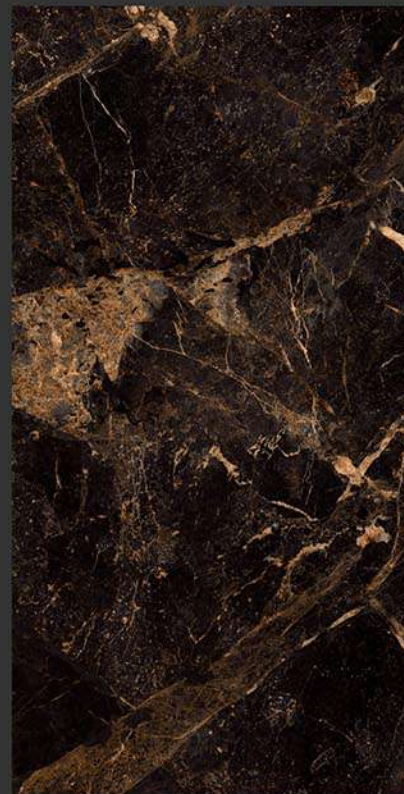

GLAZED VITRIFIED TILES

600x1200mm

HIGH GLOSS
FINISH

BLACK SERIES

IMPERIAL BLACK

4 RANDOM FACES