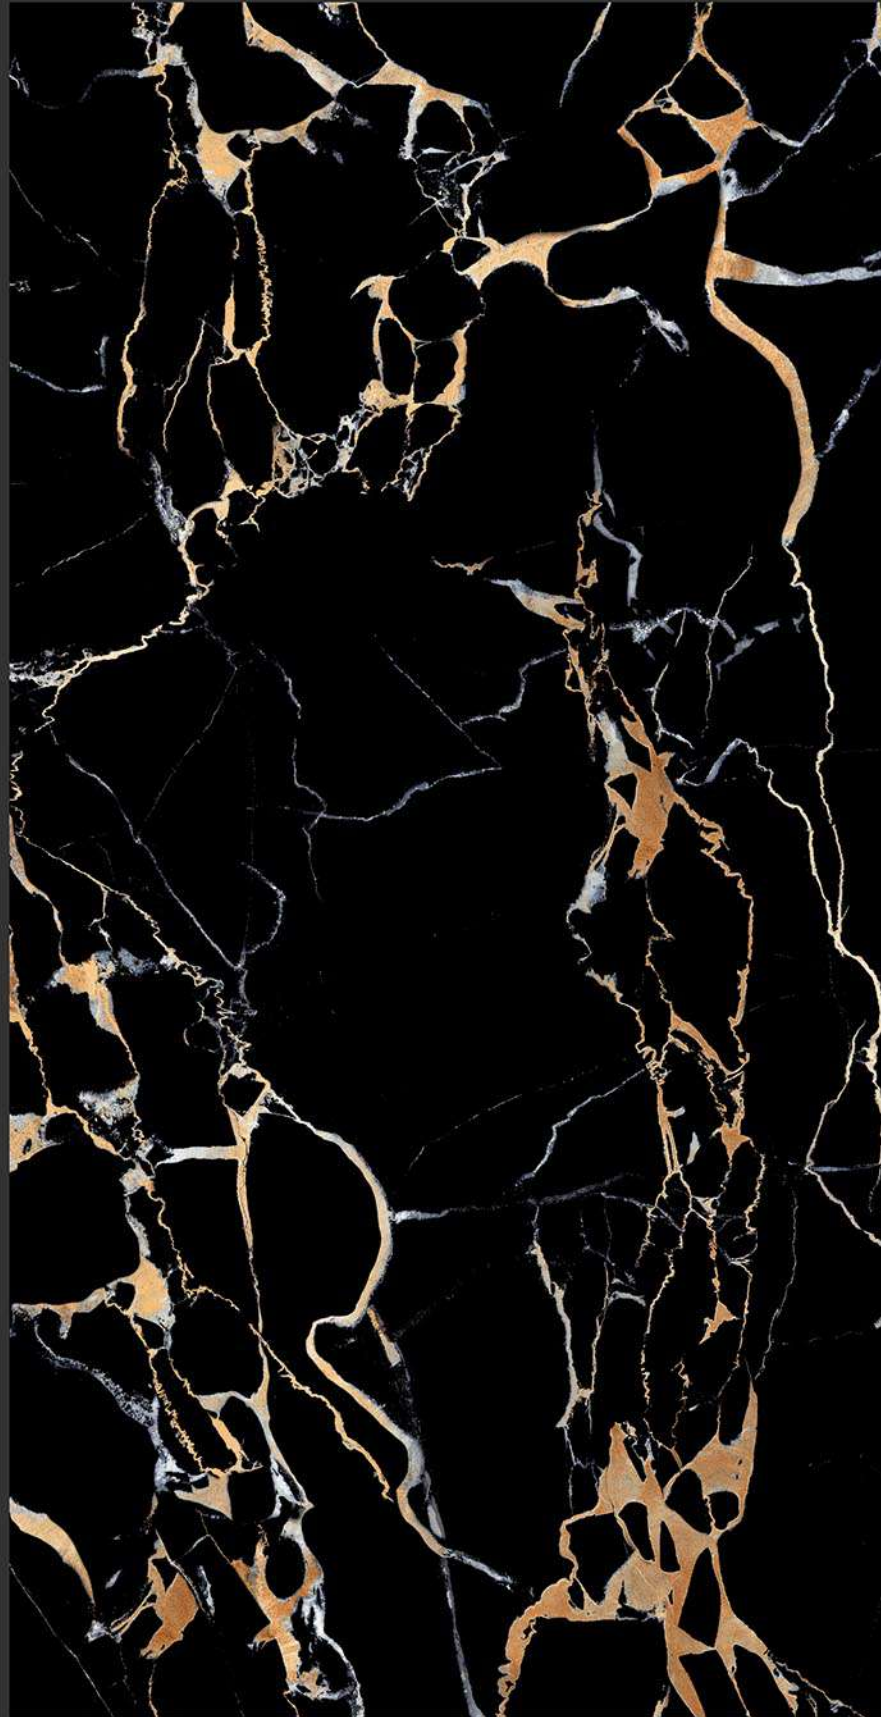

GLAZED VITRIFIED TILES

600x1200mm

HIGH GLOSS
FINISH

BLACK SERIES

APOLO GOLD

5 RANDOM FACES