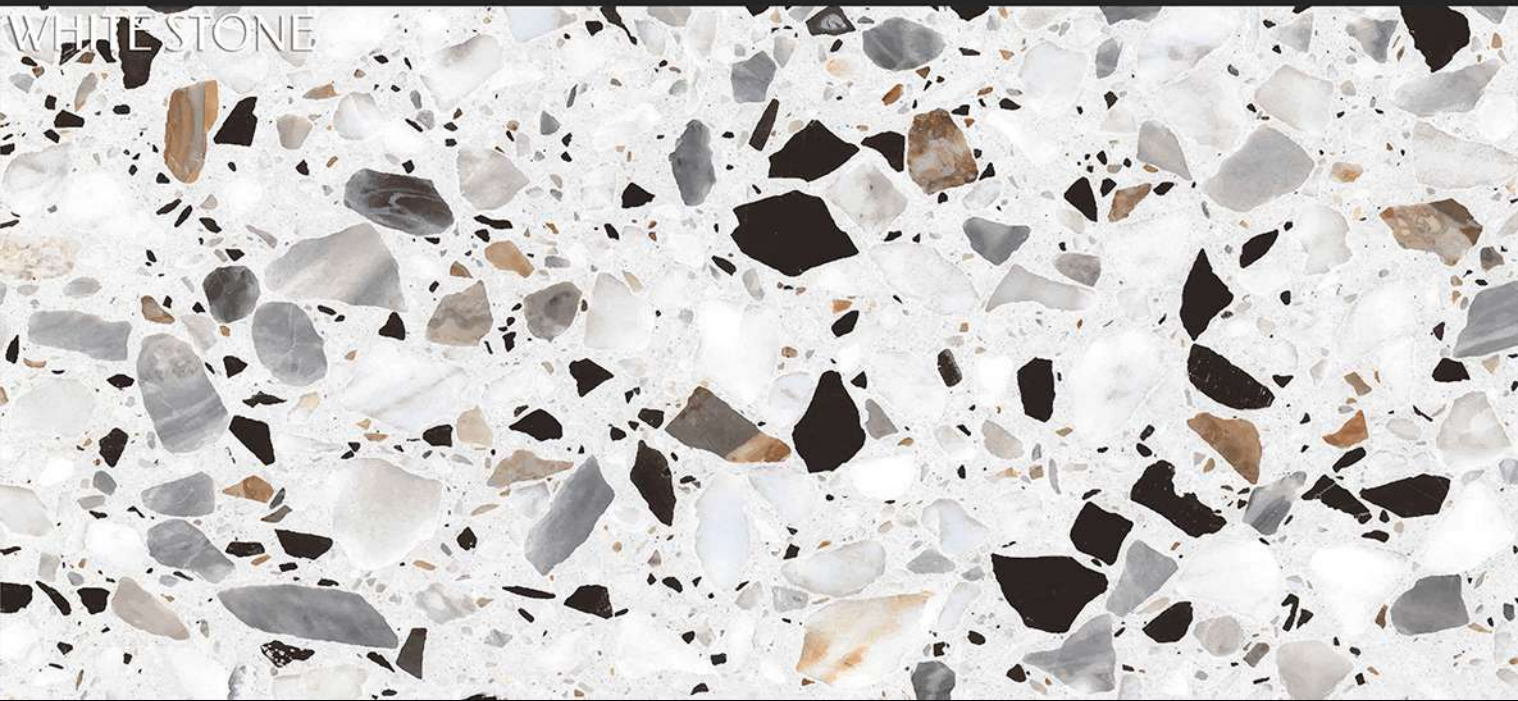

TERAZZO  
STONES

Size  
600x  
1200mm

Finish  
RUSTIC

Random  
1

TERAZZO STONE

TERRA

WHITE STONE

SPARTEN<sup>TM</sup>  
MARVELOUS MARBLE