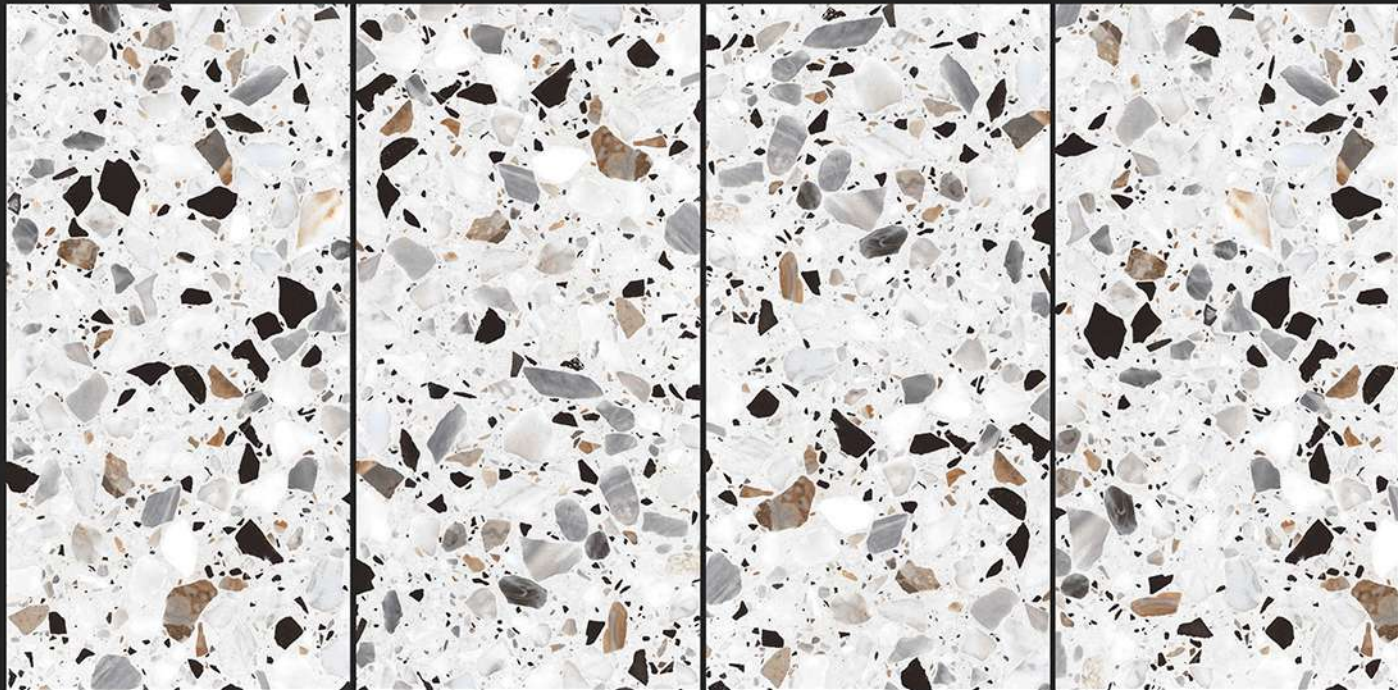

SPARTEN^{TM}
MARVELOUS MARBLE

TERRA
WHITE STONE

Size
600x
1200mm

Finish
RUSTIC

Random
5