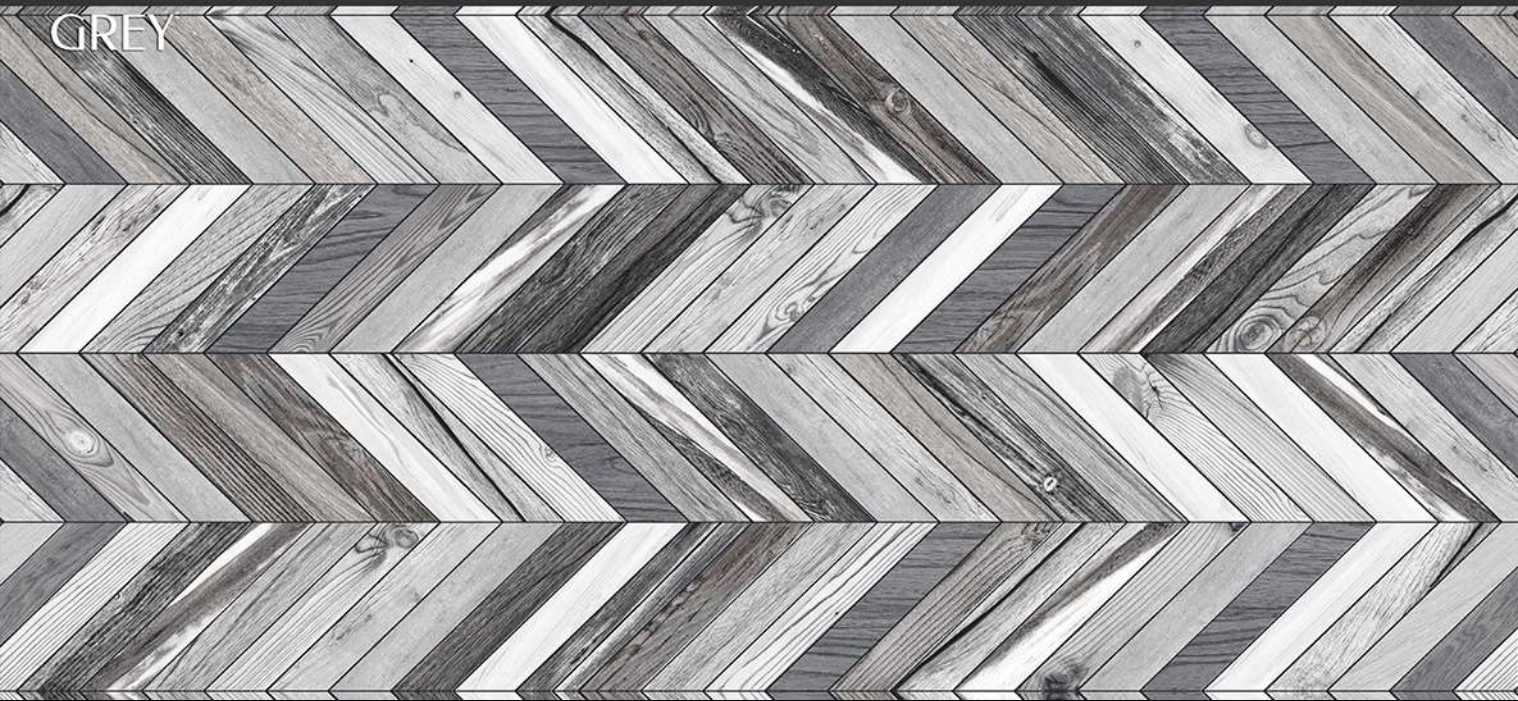

Finish
SUGER

Random
1

GRIP WOODEN BROWN

GRIP WOODEN
GREY

GRIP WOODEN

GREY

Size
600x
1200mm

Finish
SUGER