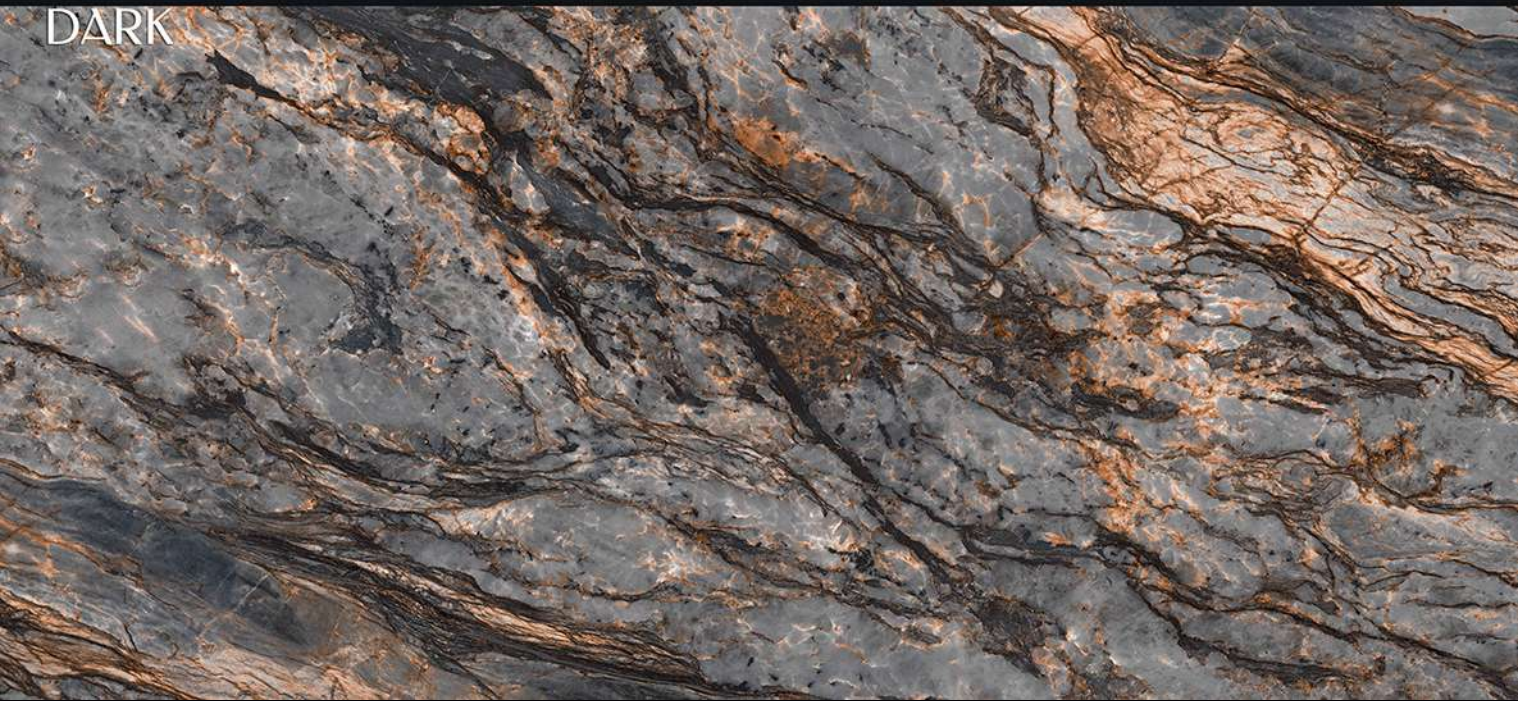

SPARTEN™
MARVELOUS MARBLE

SAWANA
DARK