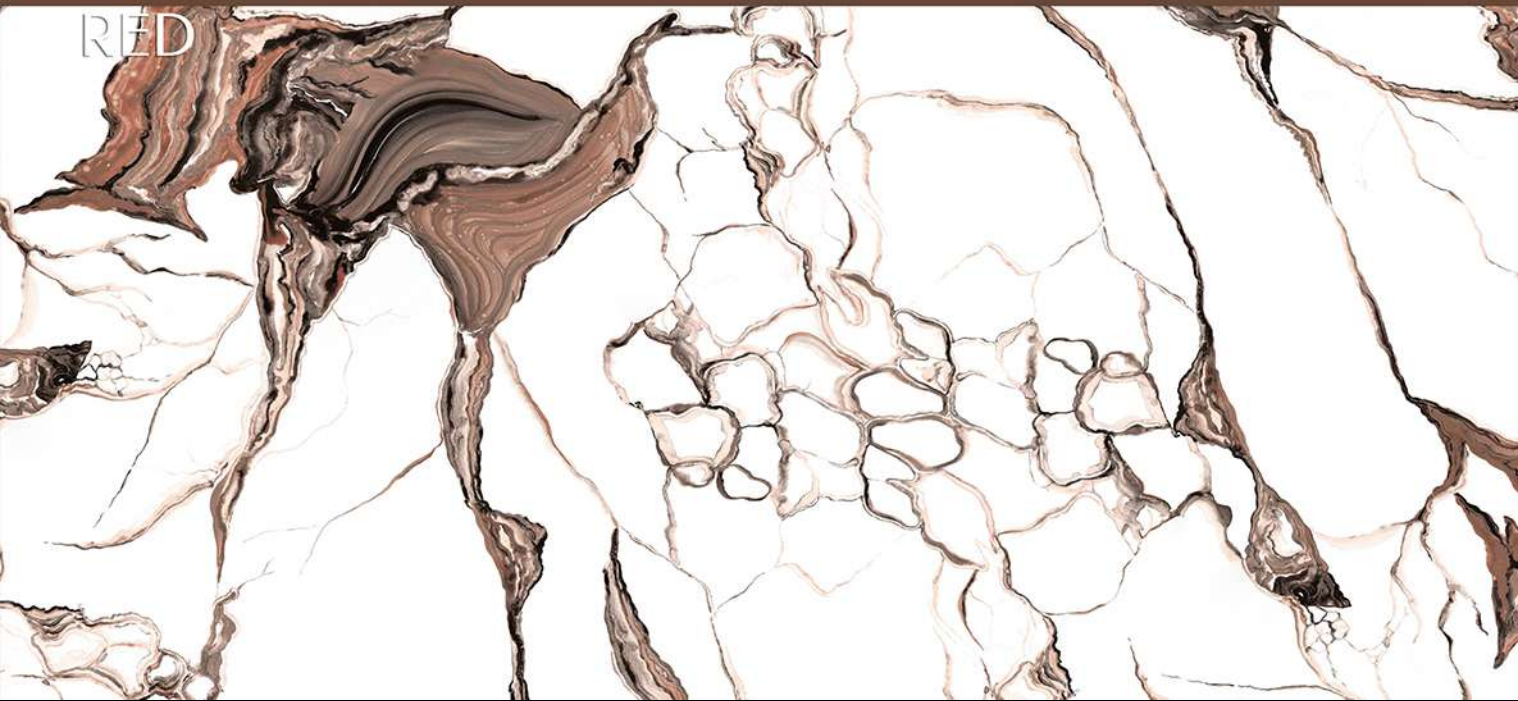

SPARTEN^{TM}
MARVELOUS MARBLE

FLUX
RED