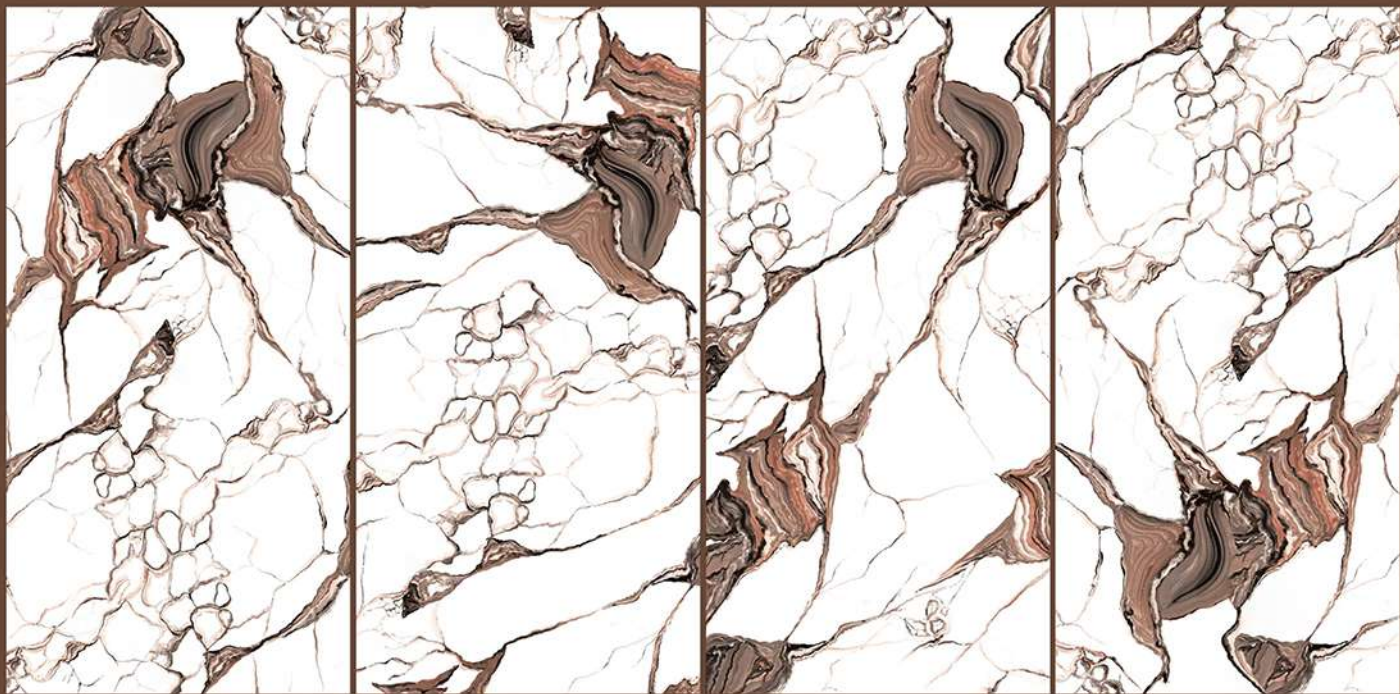

FLUXAQUA

SPARTENTM
MARVELOUS MARBLE

FLUX
RED

SPARTENTM
MARVELOUS MARBLE

FLUX
RED

Size
600x
1200mm

Finish
High-Glossy

Random
3

FLUX RED

SPARTEN[™]
MARVELOUS MARBLE

JADE
AQUA

SPARTENTM
MARVELOUS MARBLE

JADE
AQUA

Size
600x
1200mm

Finish
VOLVO

Random
3