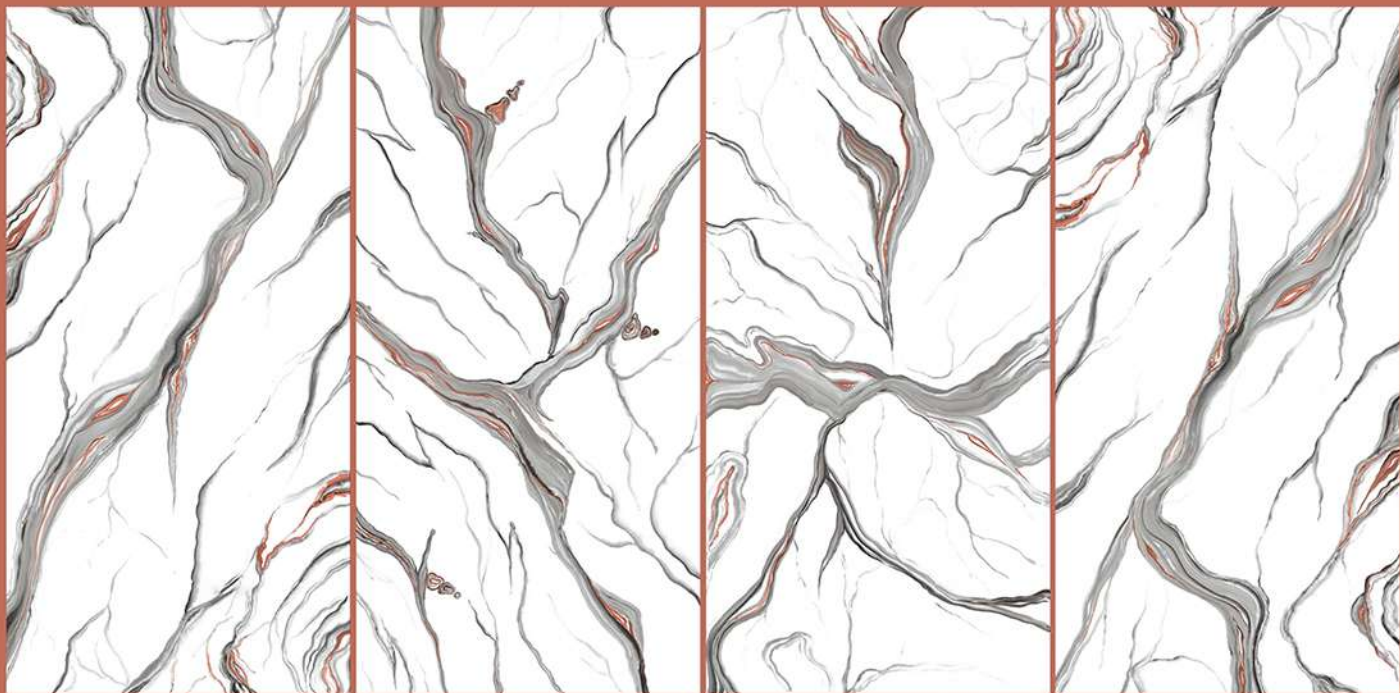

SPARTEN^{TM}
MARVELOUS MARBLE

CRAFT
GREY

Size
600x
1200mm

Finish
VOLVO

Random
3