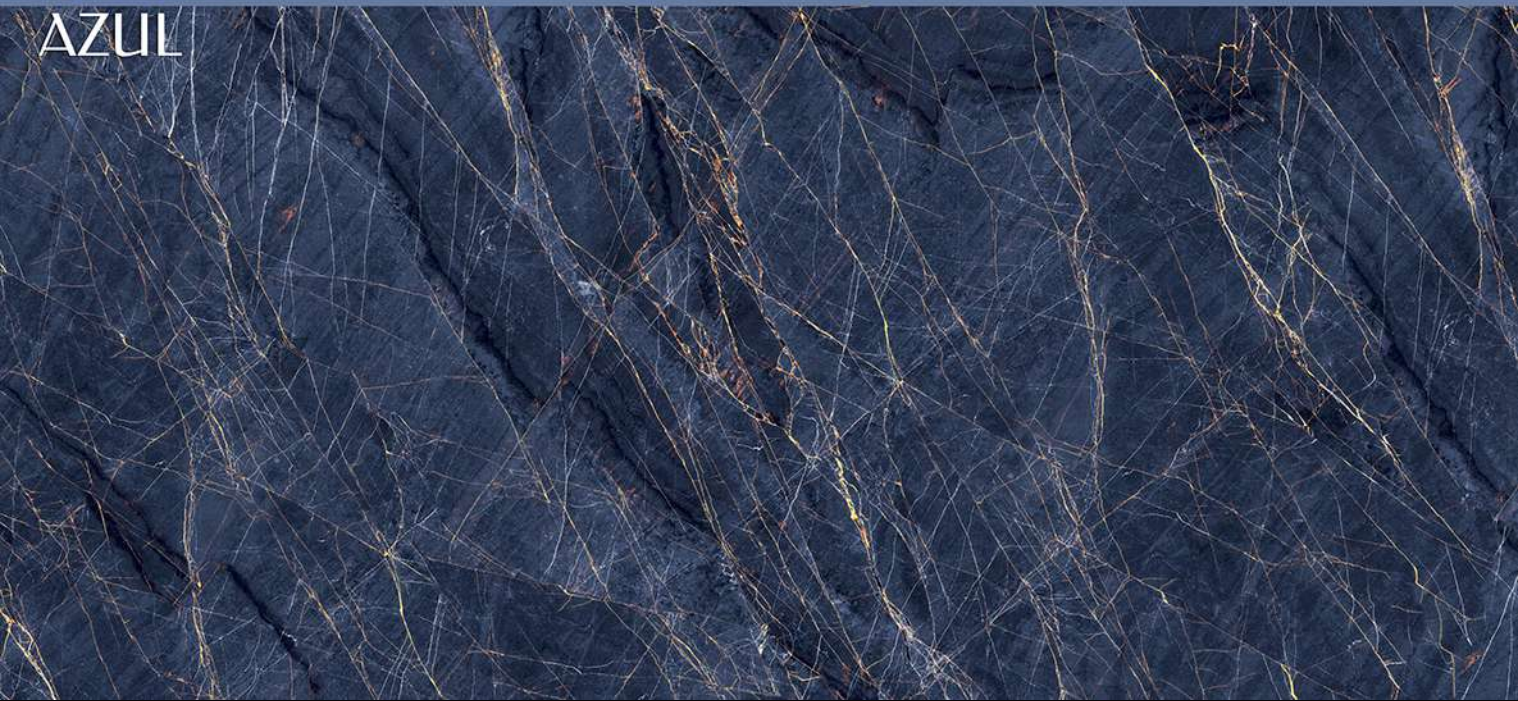

SPARTEN™
MARVELOUS MARBLE

LAGOS
AZUL