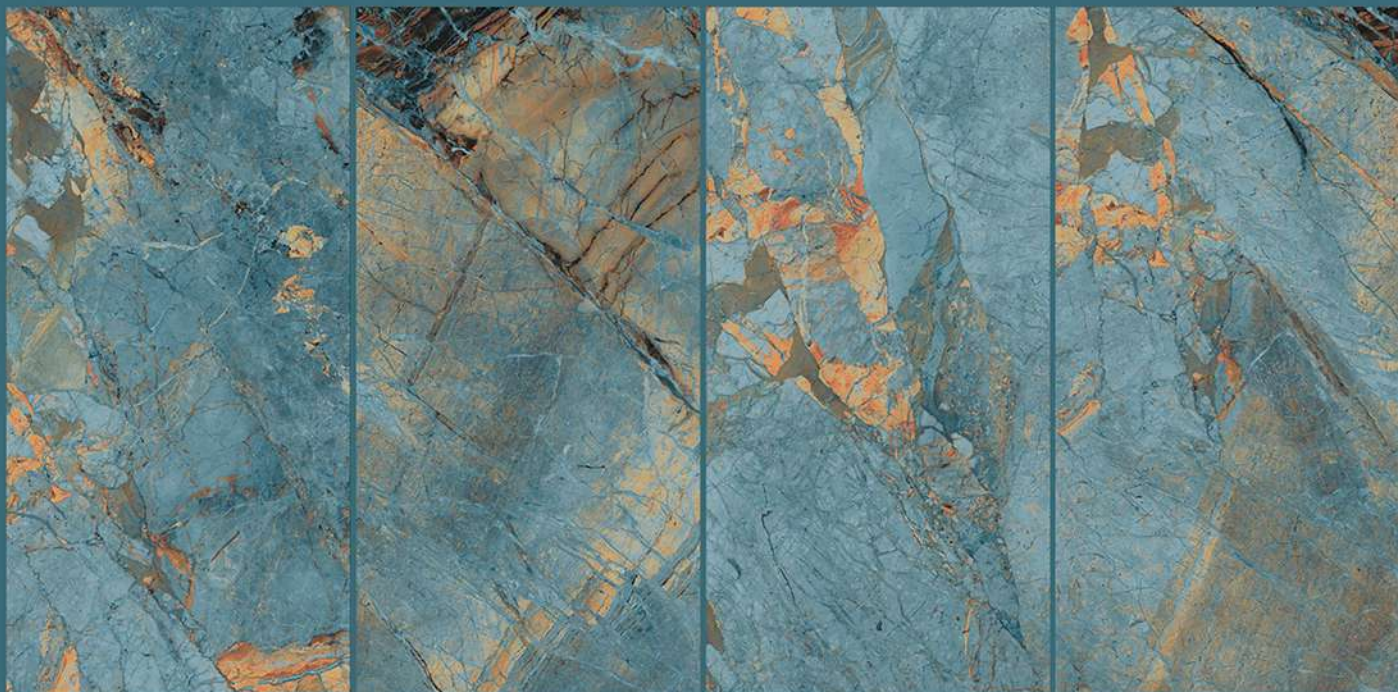

BRECCIA
AQUA

Size
600x
1200mm

Finish
VOLVO

Random
4