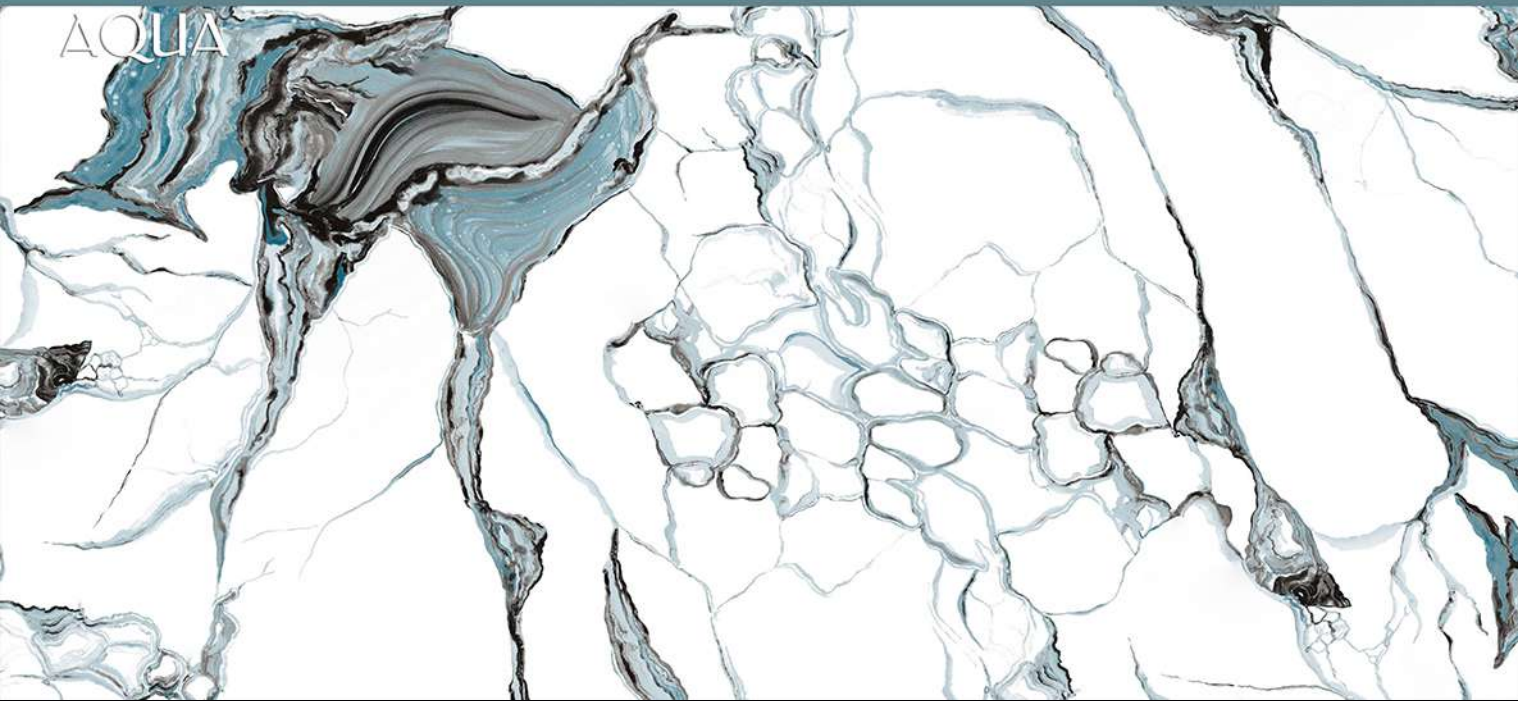

EMERALD RED

SPARTENTM
MARVELOUS MARBLE

FLUX
AQUA

SPARTENTM
MARVELOUS MARBLE

FLUX
AQUA

Size
600x
1200mm

Finish
VOLVO

Random
3