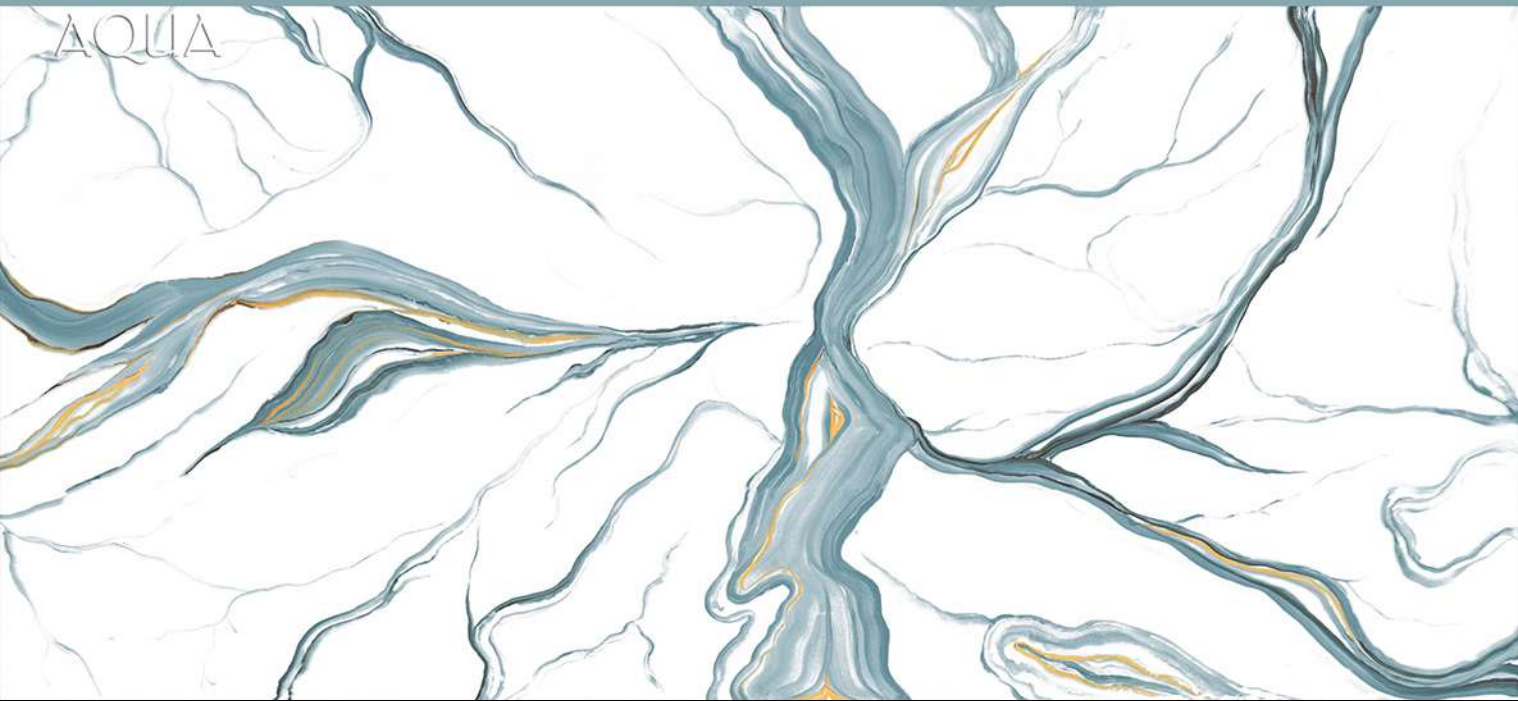

SPARTEN™
MARVELOUS MARBLE

CRAFT

AQUA