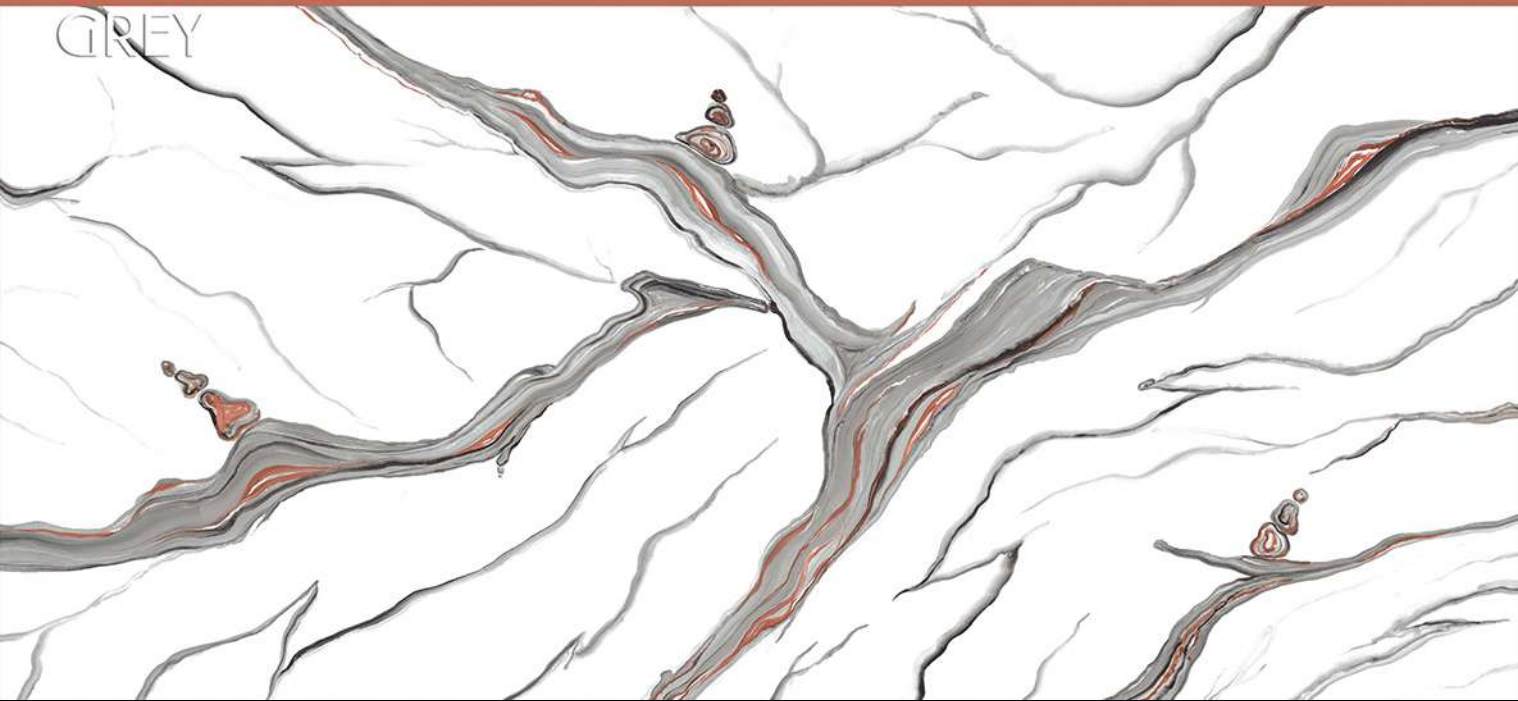

SPARTEN^{TM}
MARVELOUS MARBLE

CRAFT
GREY