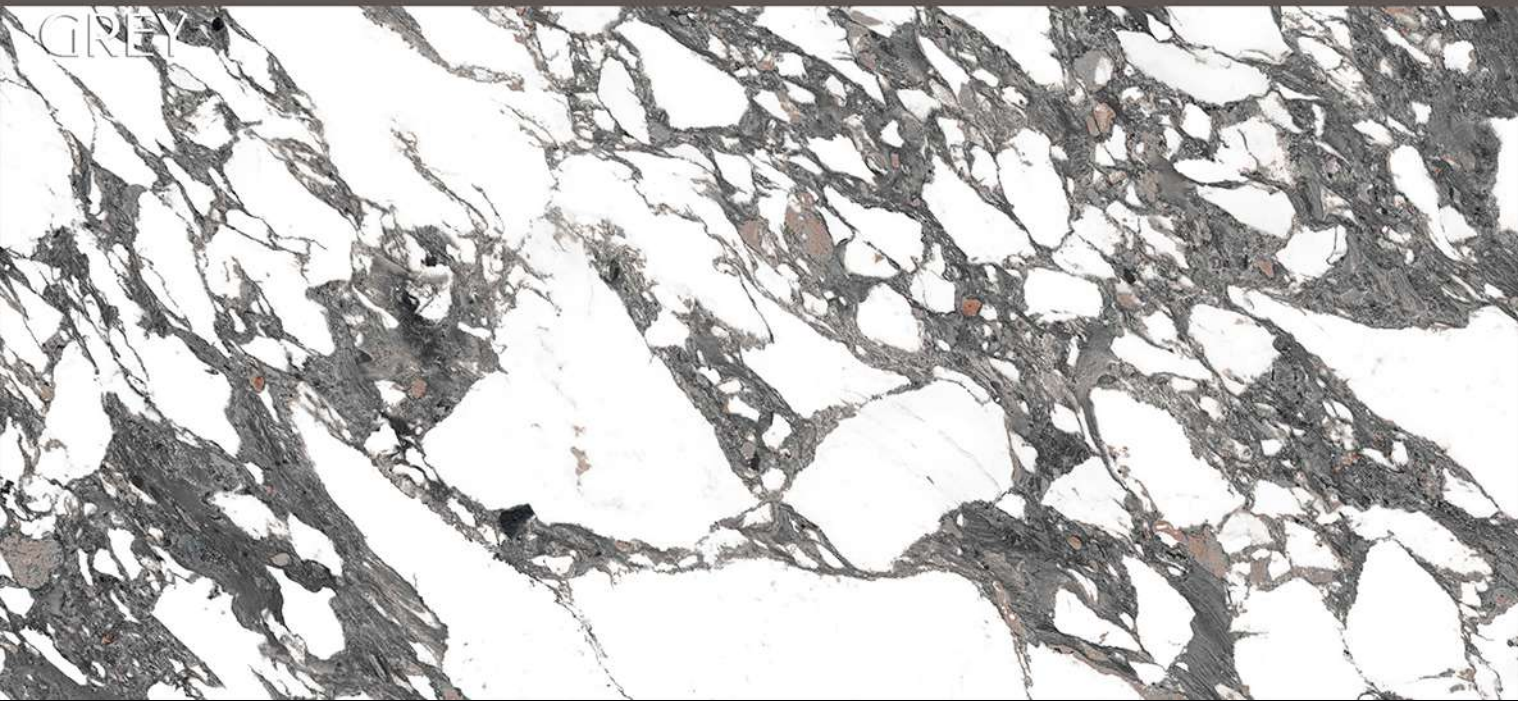

SPARTEN™
MARVELOUS MARBLE

ROKE

GREY