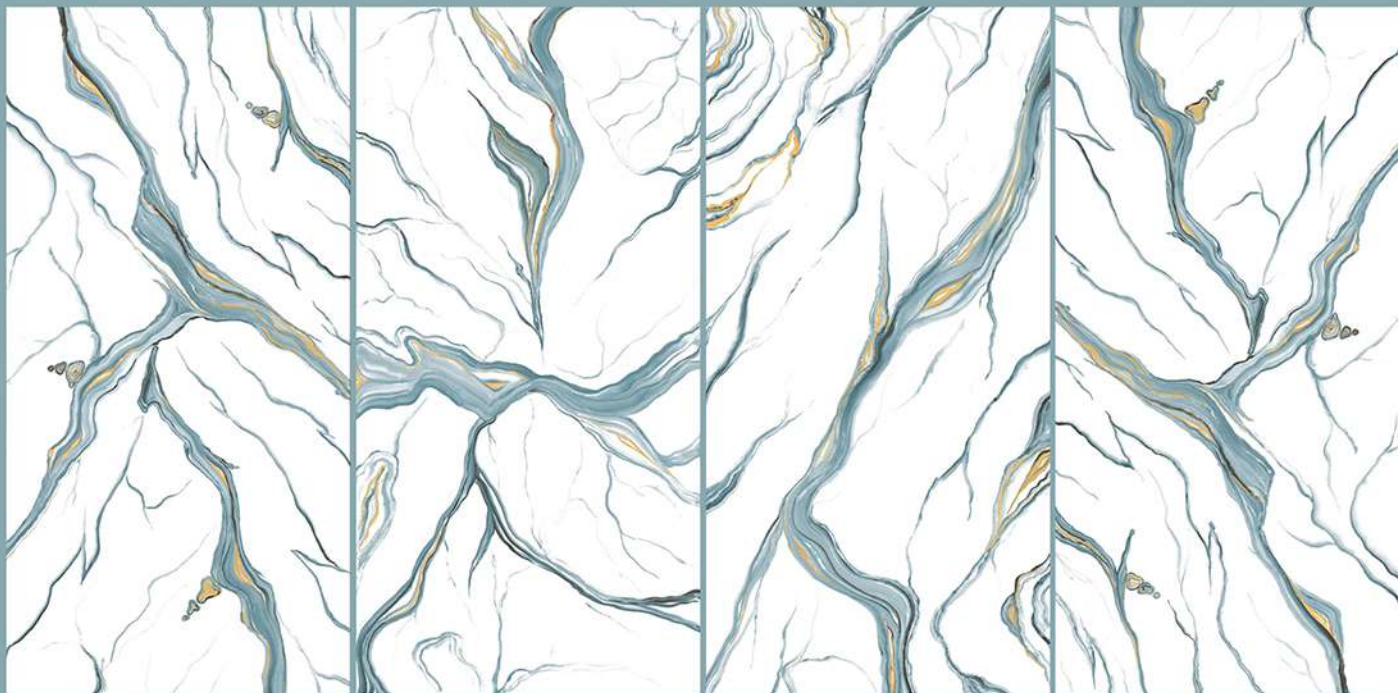

SPARTEN^{TM}
MARVELOUS MARBLE

CRAFT
AQUA

Size
600x
1200mm

Finish
VOLVO

Random
3