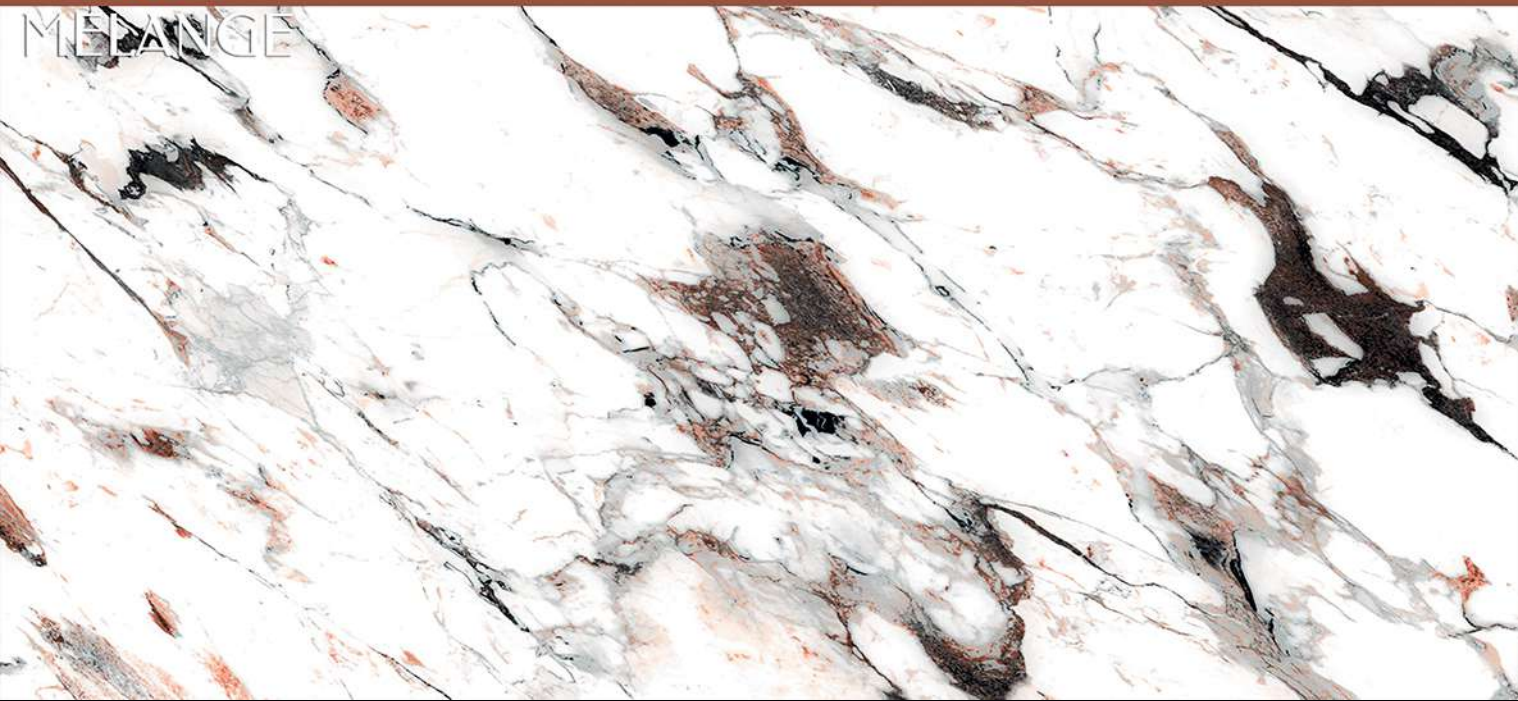

BRECCIA

MÉLANGE