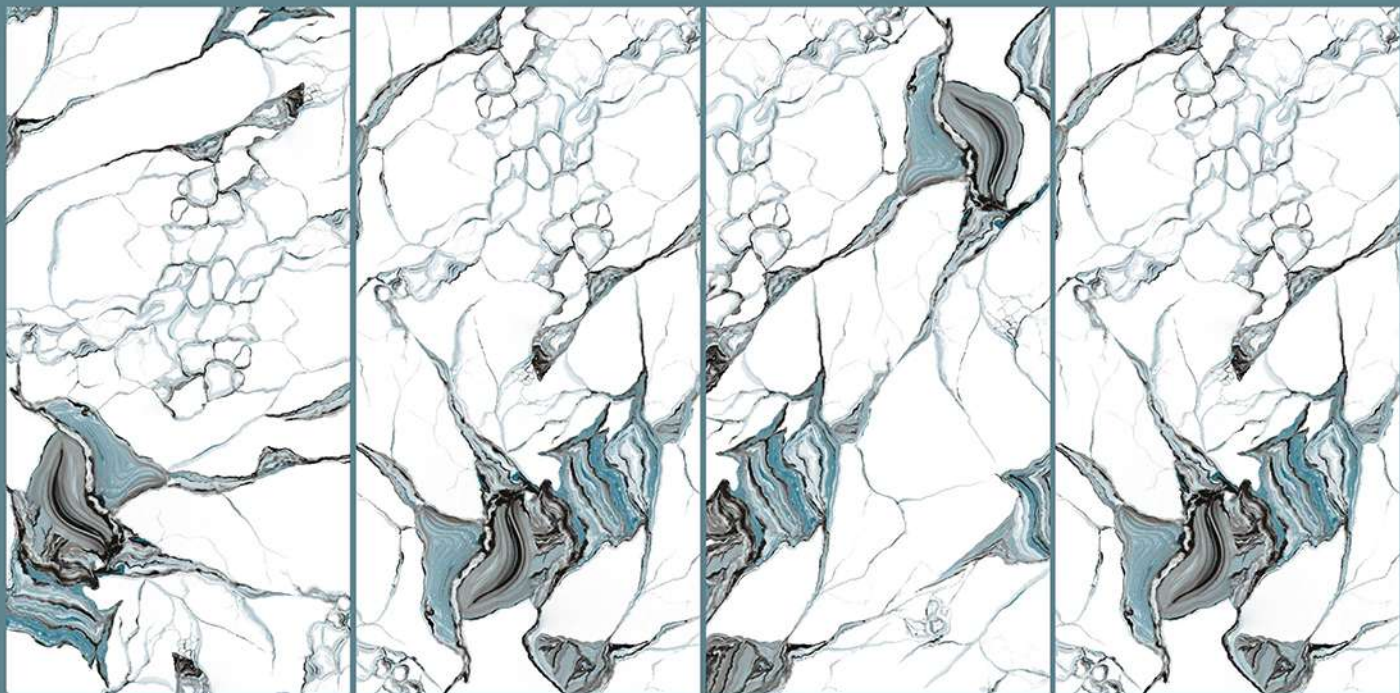

EMERALD RED

SPARTENTM
MARVELOUS MARBLE

FLUX
AQUA

SPARTENTM
MARVELOUS MARBLE

FLUX
AQUA

Size
600x
1200mm

Finish
VOLVO

Random
3