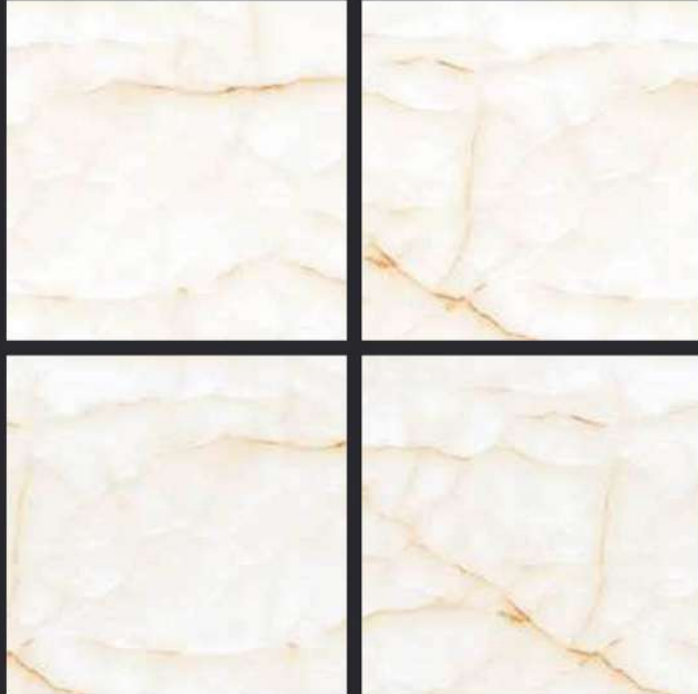

GLAZED
VITRIFIED TILES
**600x
600mm**

SPARTEN^{TM}
MARVELOUS MARBLE

Random Face