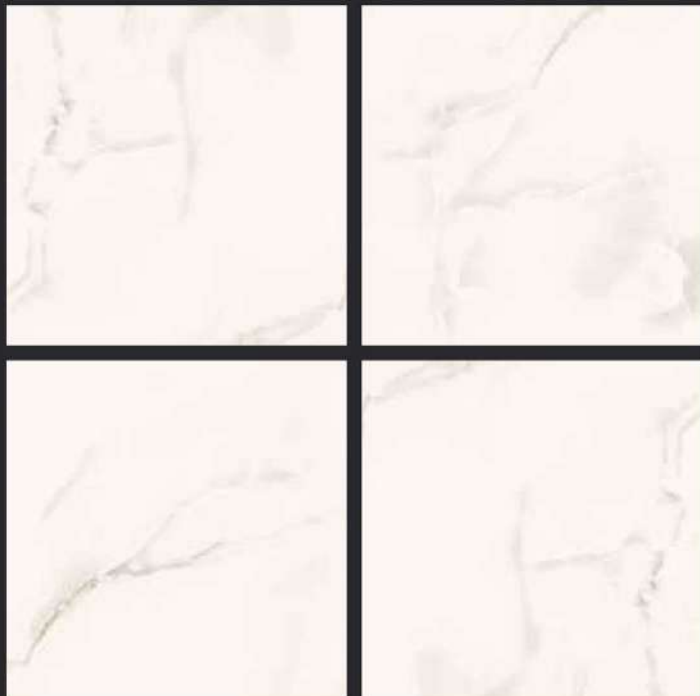

GLAZED
VITRIFIED TILES

600x
600mm

SPARTEN™
MARVELOUS MARBLE

Random Face