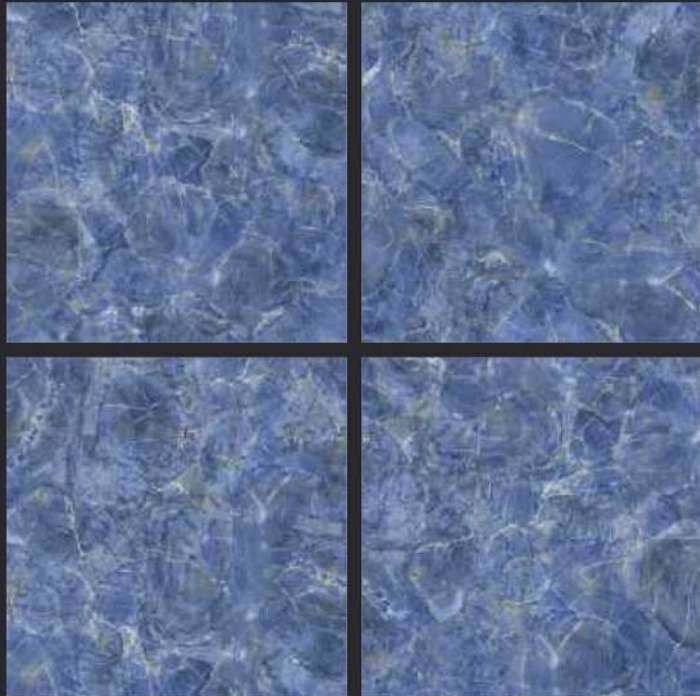

GLAZED
VITRIFIED TILES
**600x
600mm**

Random Face