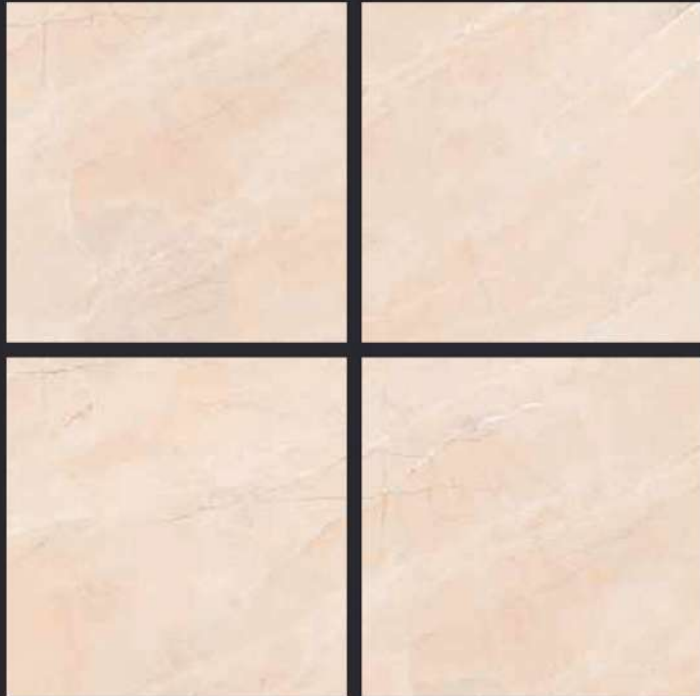

GLAZED
VITRIFIED TILES
**600x
600mm**

Random Face