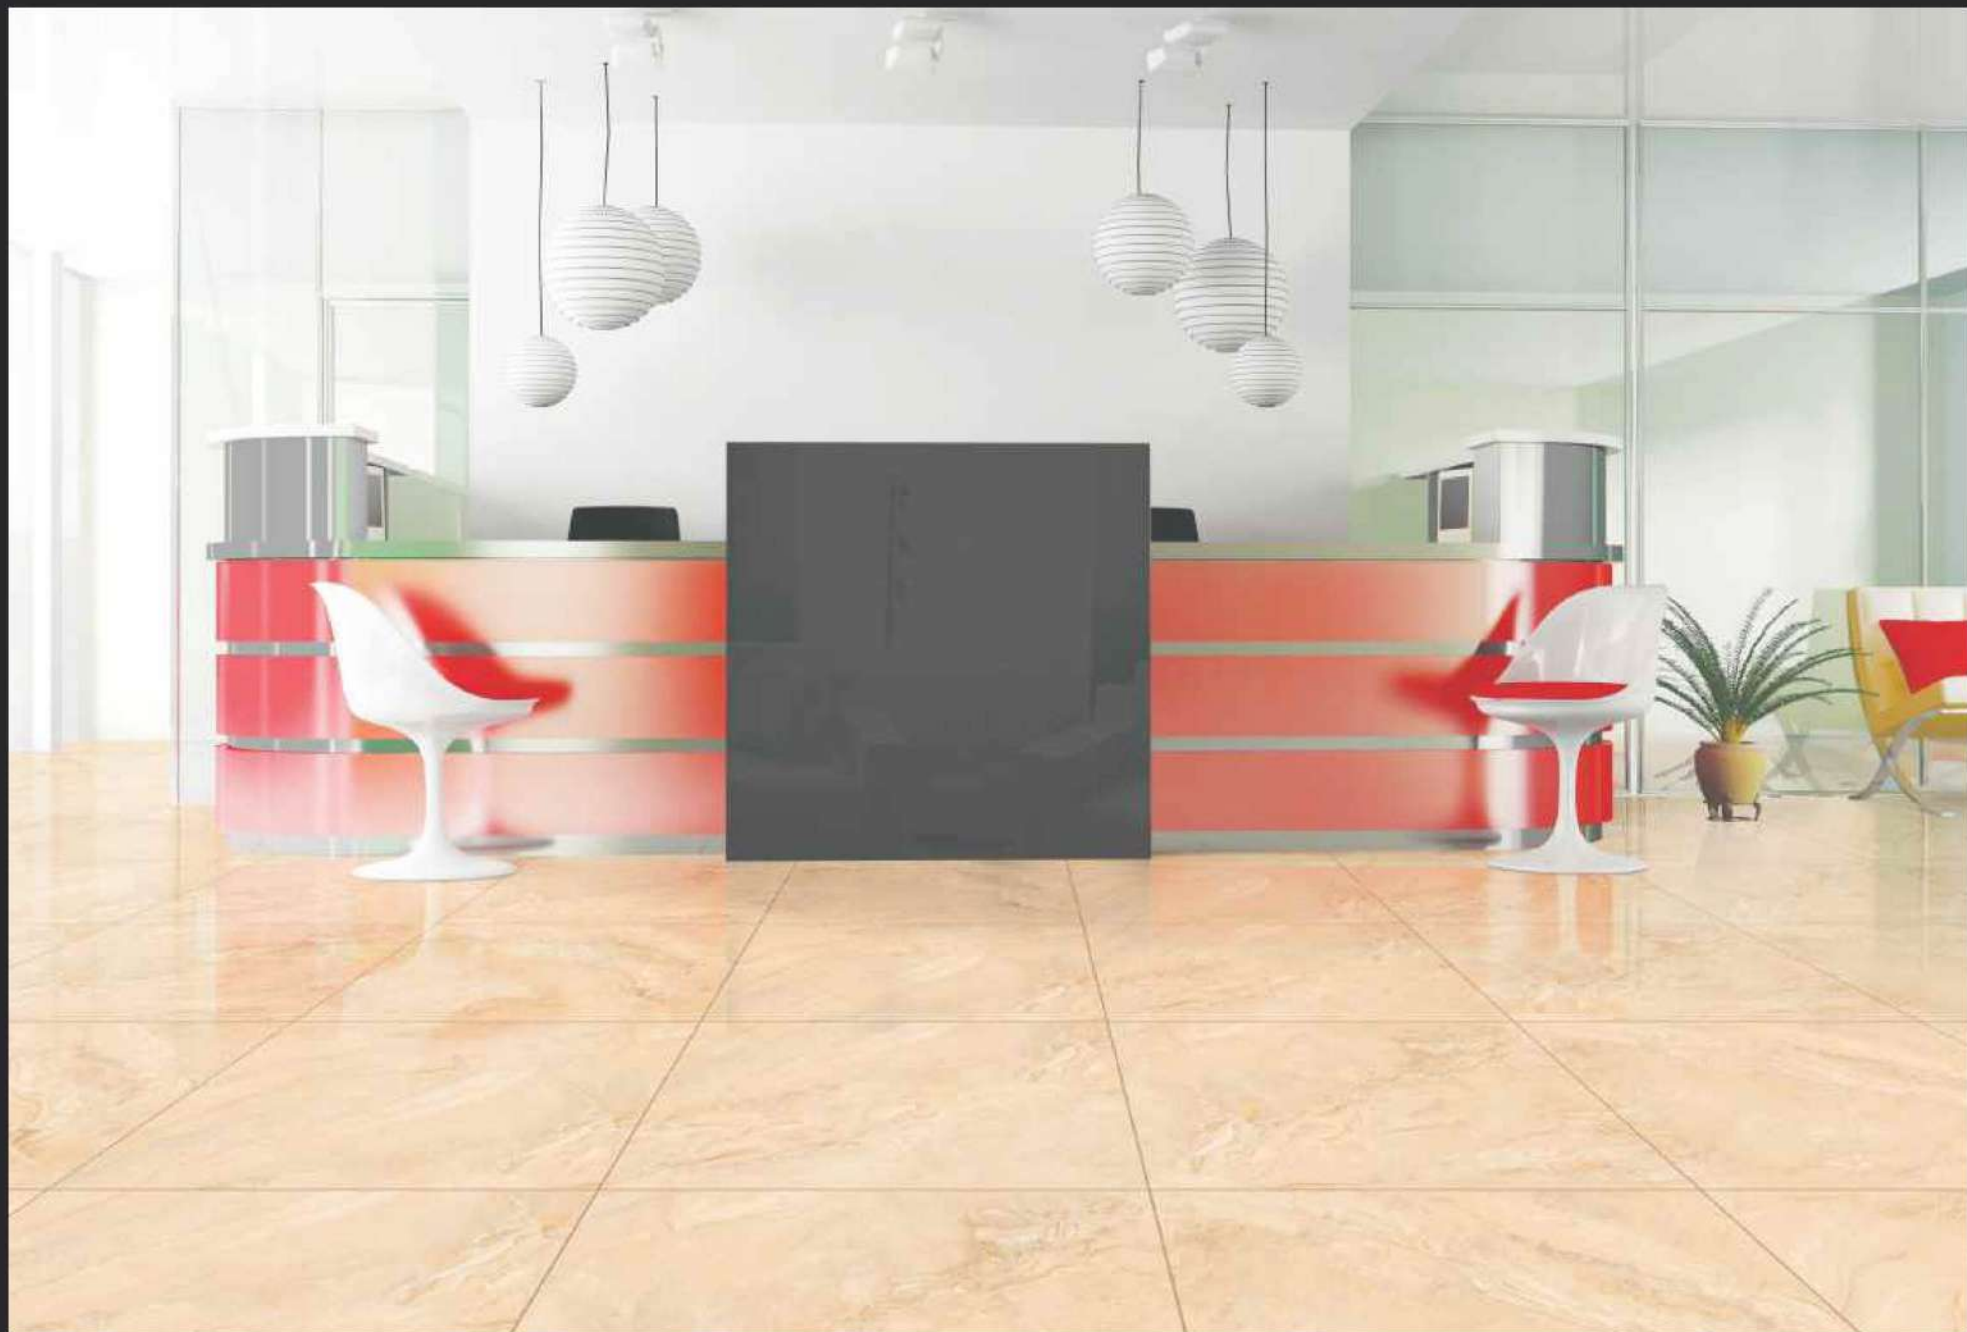

GLAZED
VITRIFIED TILES

600x
600mm

SPARTENTM
MARVELOUS MARBLE

Random Face

BEIGE MARBEL

GLOSSY FINISH

EURO PALLET PACKING

Size	Pcs. Per Box	Sq. Mtr. Per Box	Sq. Ft. Per Box	Weight Per Box In Kgs. (approx)	Sq. Mtr. Per Container	Total Boxes Per Container	Boxes Per Pallet	Total Pallets Per Cont	Thickness (mm) (approx)	Weight / CTN (approx)
60x60cm	4 pcs.	1.44	15.5	27.5	1440.00	1000	50	20	9.00	27500