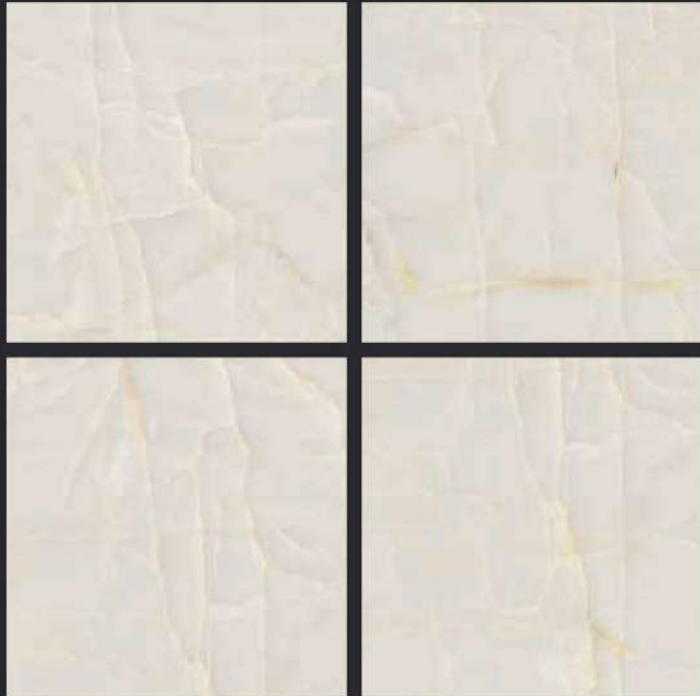

SPARTENTM
MARVELOUS MARBLE

Glossy

PGVT
600x
600mm

Vol. 1

GLAZED
VITRIFIED TILES
**600x
600mm**

Random Face

AGUSTA BEIGE
GLOSSY FINISH

EURO PALLET PACKING