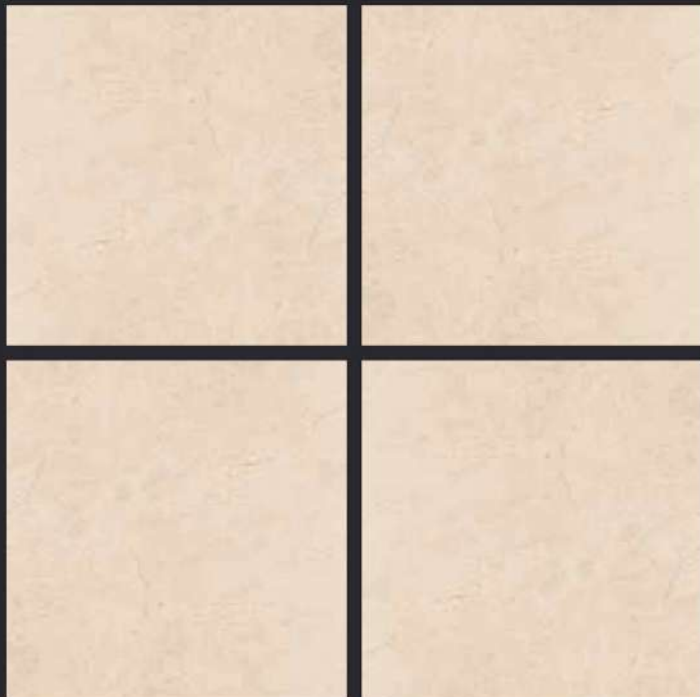

GLAZED
VITRIFIED TILES

600x
600mm

SPARTEN^{TM}
MARVELOUS MARBLE

CREIMA MARFIL 1

GLOSSY FINISH

EURO PALLET PACKING

Size	Pcs. Per Box	Sq. Mtr. Per Box	Sq. Ft. Per Box	Weight Per Box In Kgs. (approx)	Sq. Mtr. Per Container	Total Boxes Per Container	Boxes Per Pallet	Total Pallets Per Cont	Thickness (mm) (approx)	Weight / CTN (approx)
60x60cm	4 pcs.	1.44	15.5	27.5	1440.00	1000	50	20	9.00	27500