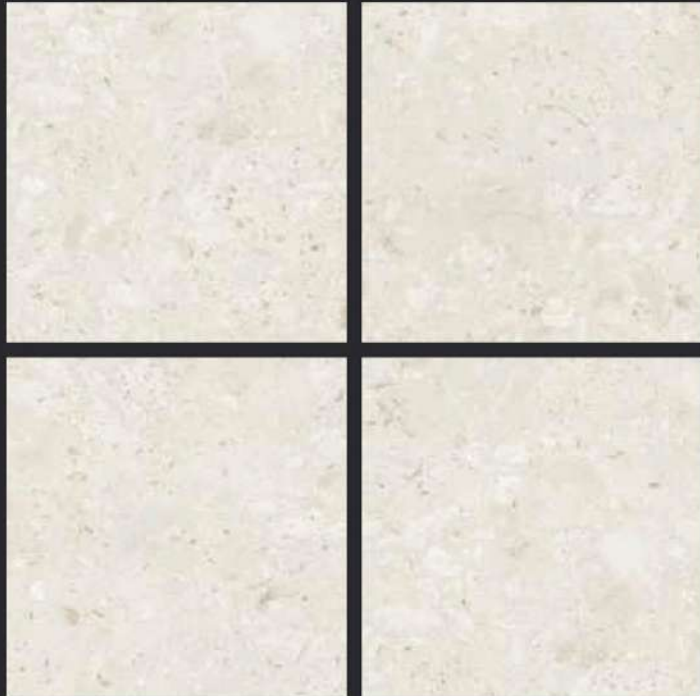

GLAZED
VITRIFIED TILES
**600x
600mm**

Random Face