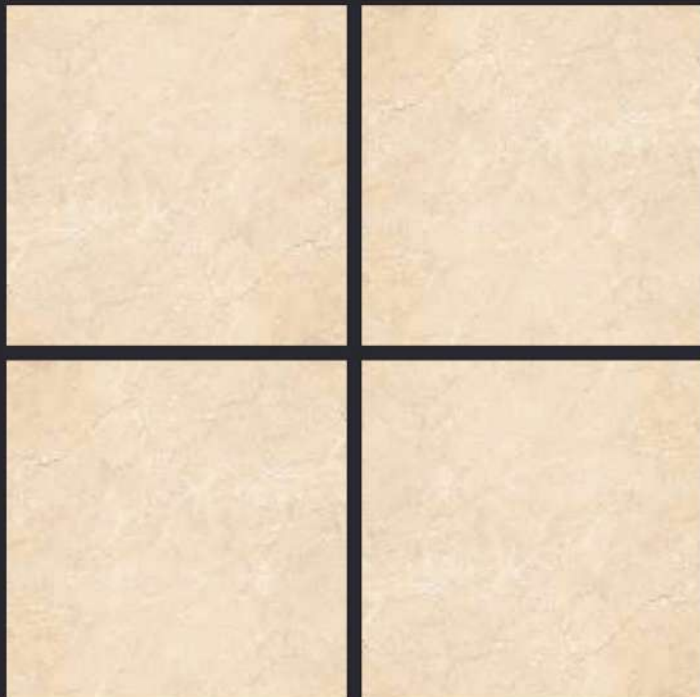

GLAZED
VITRIFIED TILES

600x
600mm

SPARTEN™
MARVELOUS MARBLE

CREIMA MARFIL 4

GLOSSY FINISH

EURO PALLET PACKING

Size	Pcs. Per Box	Sq. Mtr. Per Box	Sq. Ft. Per Box	Weight Per Box In Kgs. (approx)	Sq. Mtr. Per Container	Total Boxes Per Container	Boxes Per Pallet	Total Pallets Per Cont	Thickness (mm) (approx)	Weight / CTN (approx)
60x60cm	4 pcs.	1.44	15.5	27.5	1440.00	1000	50	20	9.00	27500