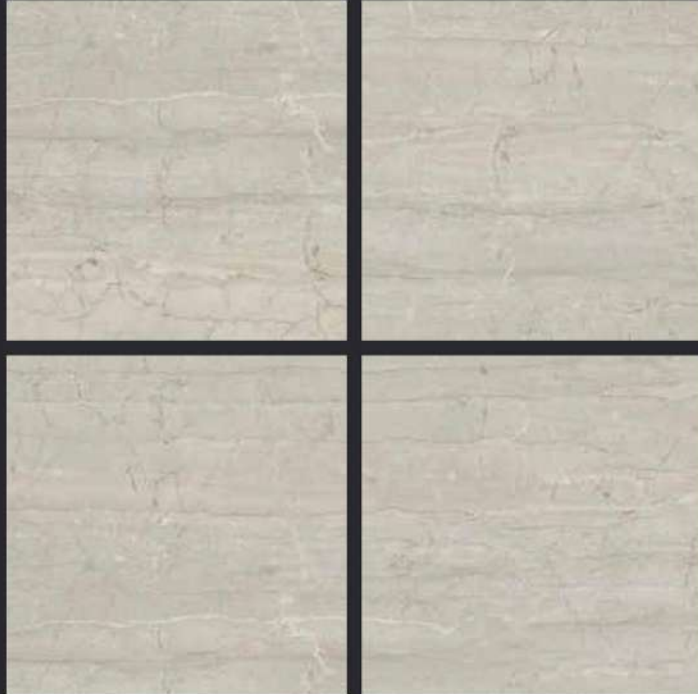

GLAZED
VITRIFIED TILES

600x
600mm

SPARTEN^{TM}
MARVELOUS MARBLE

Random Face