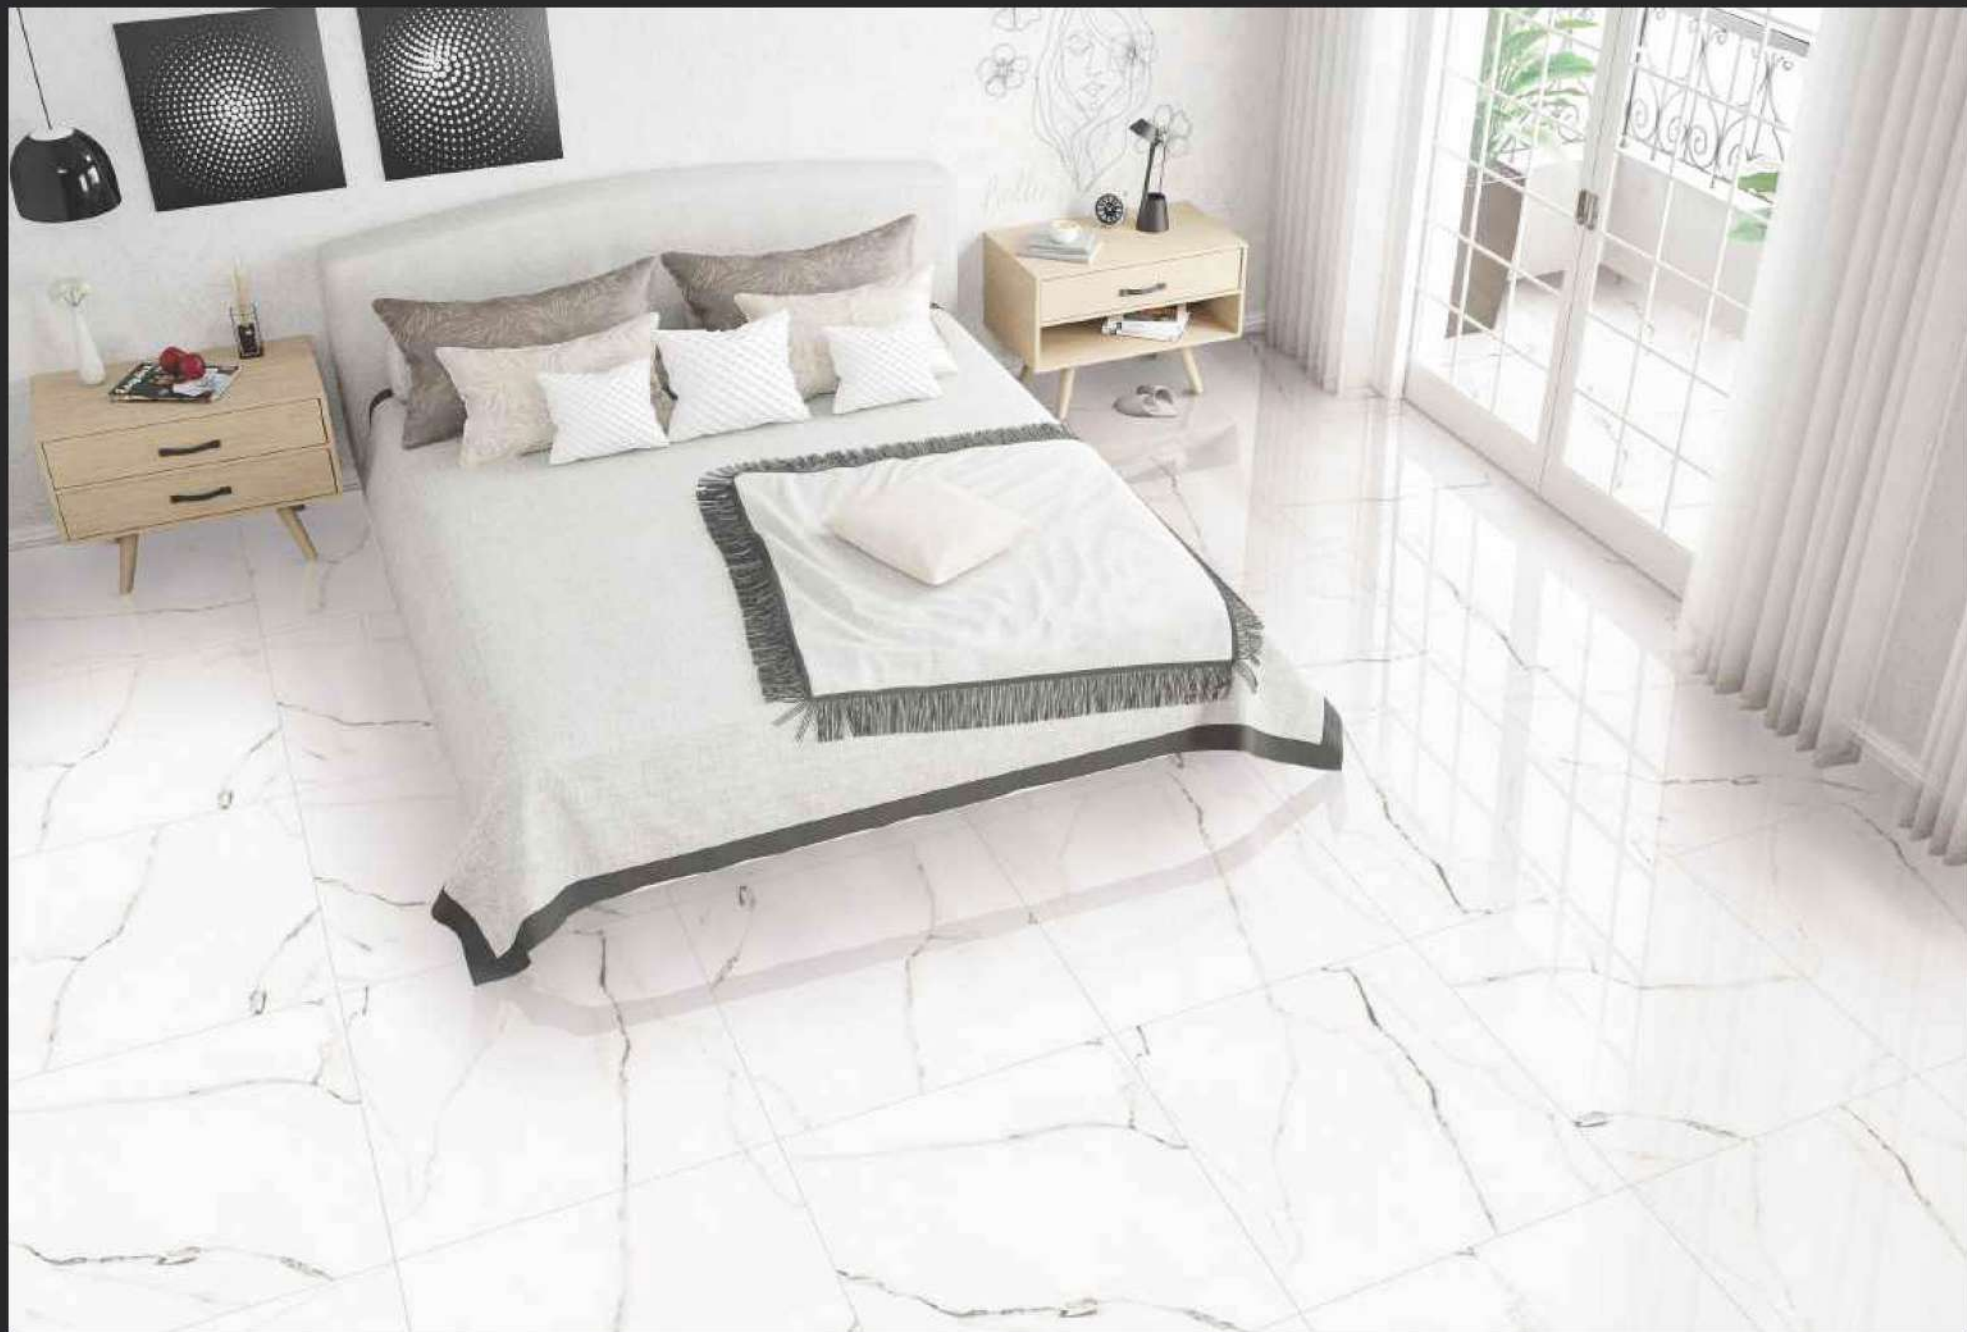

GLAZED
VITRIFIED TILES
**600x
600mm**

SPARTENTM
MARVELOUS MARBLE

Random Face

ELITE WHITE

GLOSSY FINISH

EURO PALLET PACKING

Size	Pcs. Per Box	Sq. Mtr. Per Box	Sq. Ft. Per Box	Weight Per Box In Kgs. (approx)	Sq. Mtr. Per Container	Total Boxes Per Container	Boxes Per Pallet	Total Pallets Per Cont	Thickness (mm) (approx)	Weight / CTN (approx)
60x60cm	4 pcs.	1.44	15.5	27.5	1440.00	1000	50	20	9.00	27500