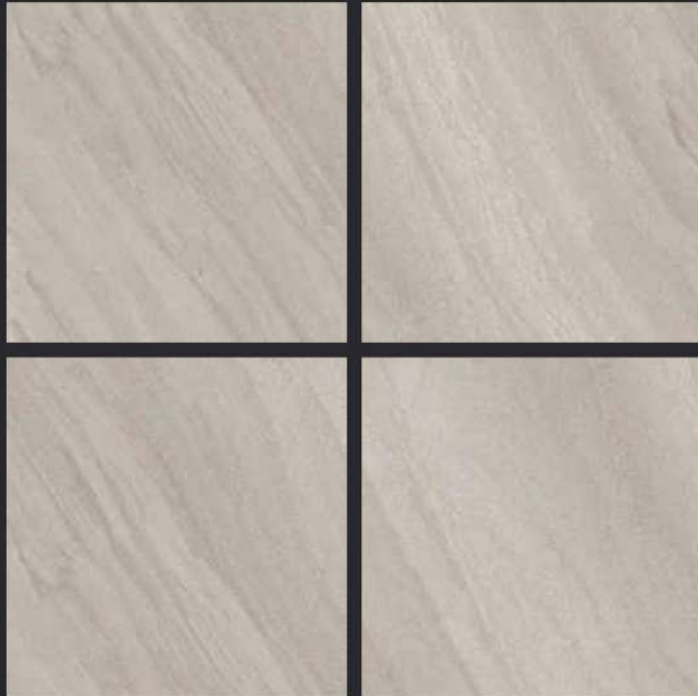

GLAZED
VITRIFIED TILES
**600x
600mm**

SPARTEN^{TM}
MARVELOUS MARBLE

Random Face