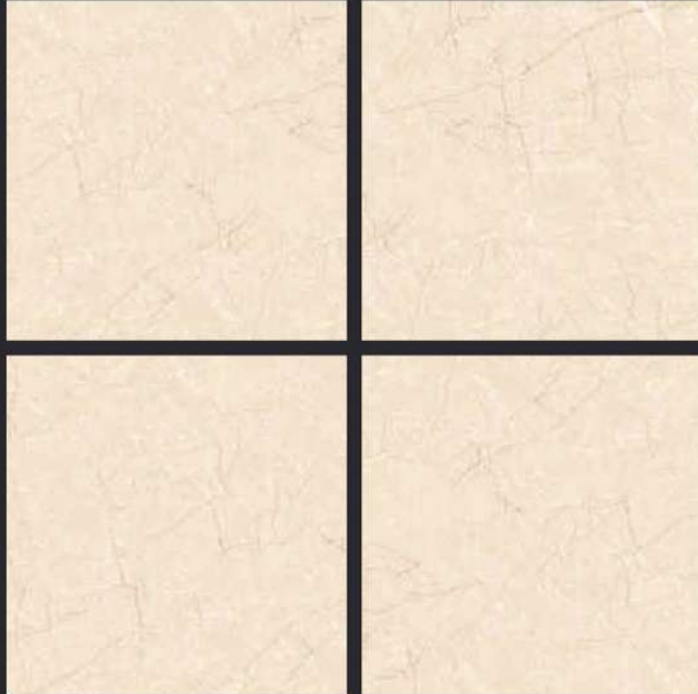

GLAZED
VITRIFIED TILES
**600x
600mm**

SPARTEN^{TM}
MARVELOUS MARBLE

Random Face