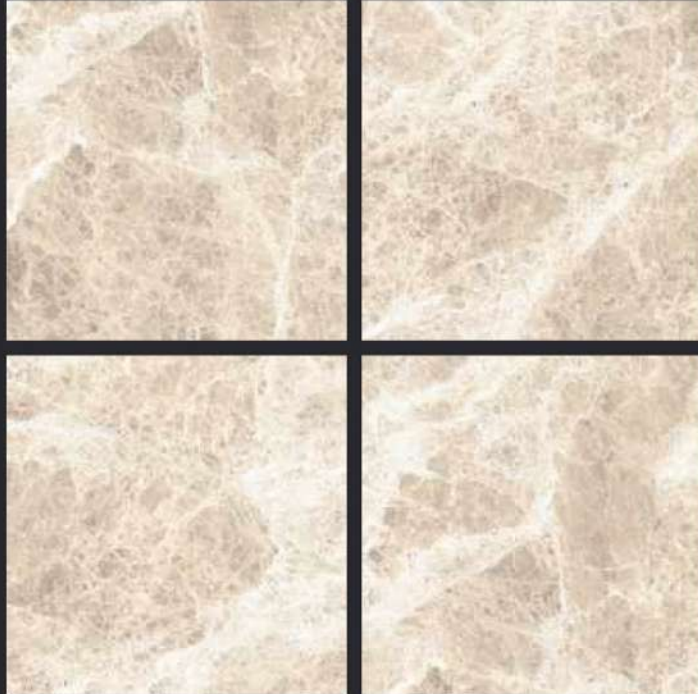

GLAZED
VITRIFIED TILES
**600x
600mm**

SPARTEN^{TM}
MARVELOUS MARBLE

Random Face