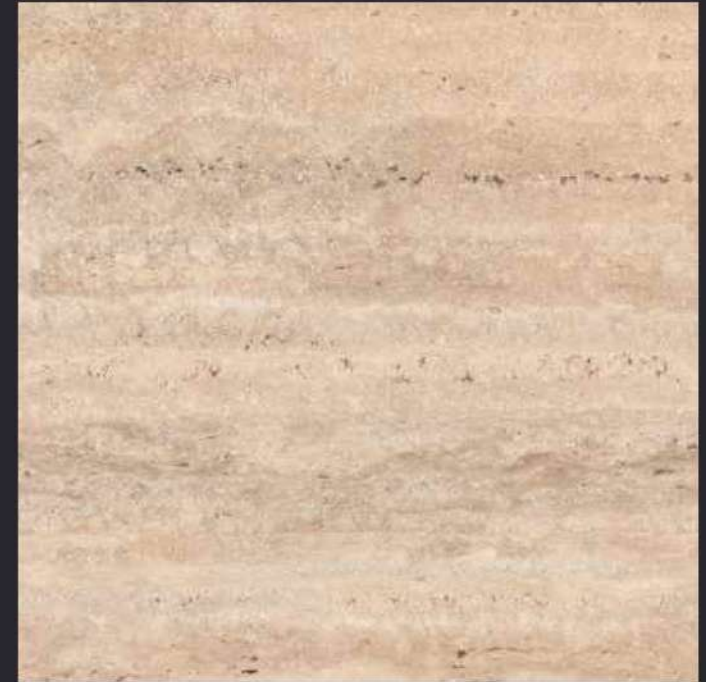

ELEGANCE TRAVERTINE

GLOSSY FINISH

EURO PALLET PACKING

Size	Pcs. Per Box	Sq. Mtr. Per Box	Sq. Ft. Per Box	Weight Per Box In Kgs. (approx)	Sq. Mtr. Per Container	Total Boxes Per Container	Boxes Per Pallet	Total Pallets Per Cont	Thickness (mm) (approx)	Weight / CTN (approx)
60x60cm	4 pcs.	1.44	15.5	27.5	1440.00	1000	50	20	9.00	27500