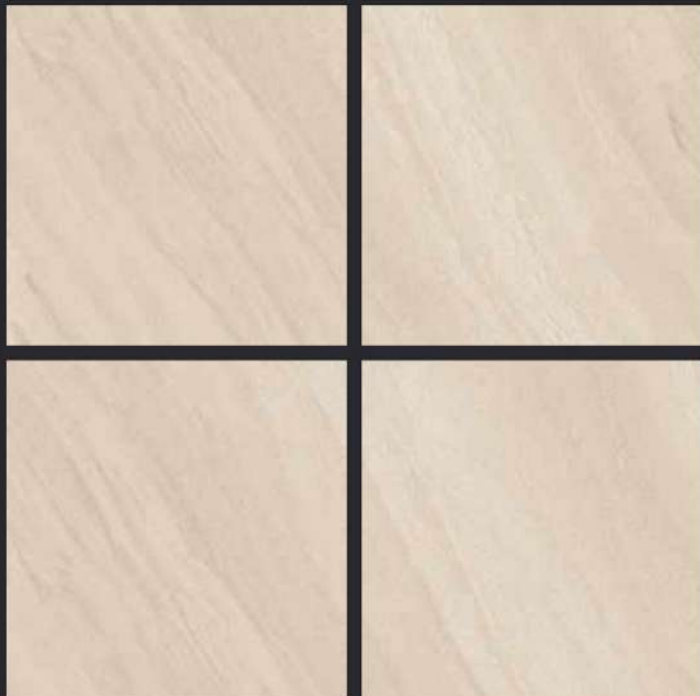

GLAZED
VITRIFIED TILES

600x
600mm

SPARTEN™
MARVELOUS MARBLE

Random Face