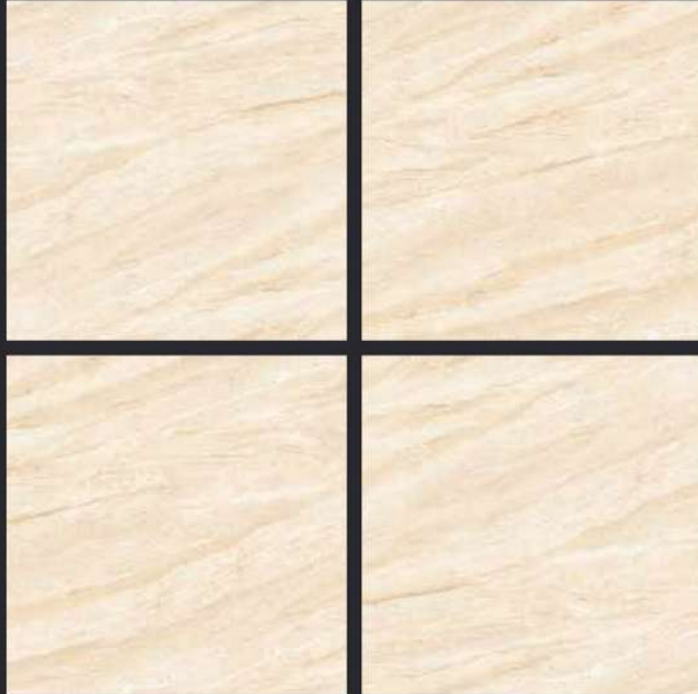

GLAZED
VITRIFIED TILES
**600x
600mm**

SPARTEN^{TM}
MARVELOUS MARBLE

Random Face