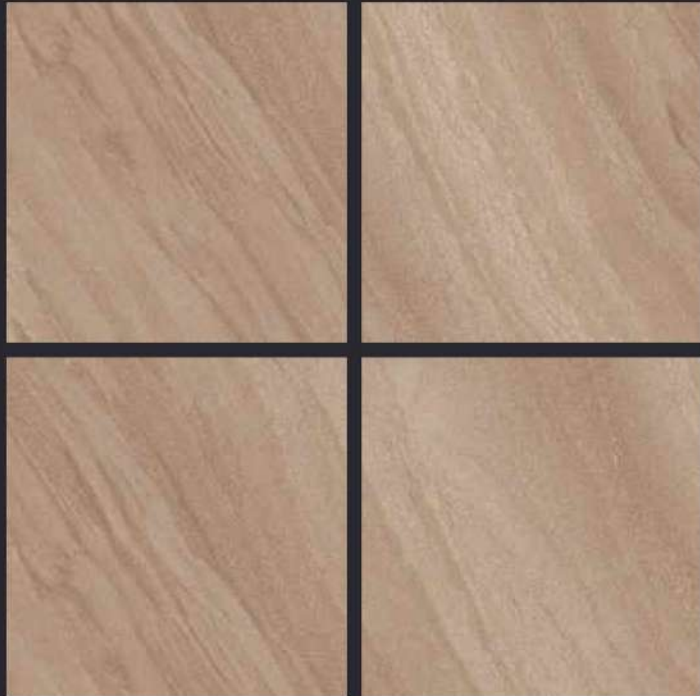

GLAZED
VITRIFIED TILES

600x
600mm

SPARTEN™
MARVELOUS MARBLE

Random Face