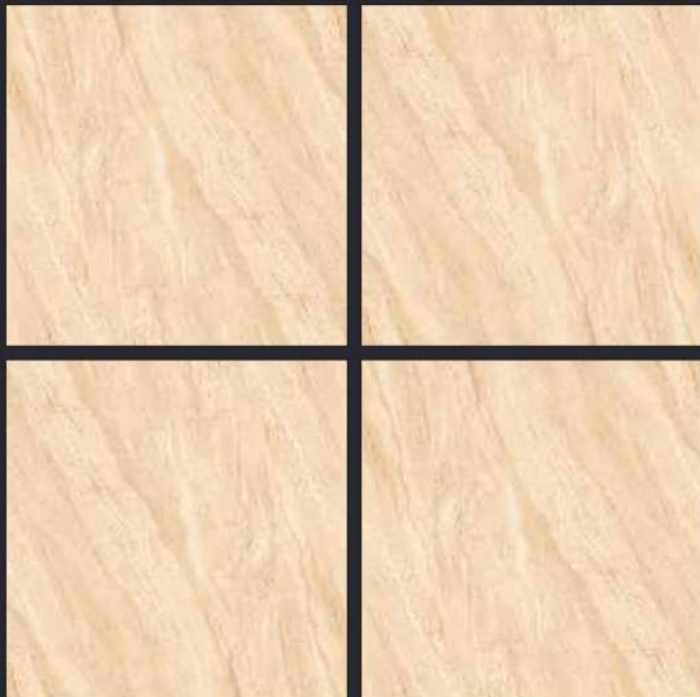

GLAZED
VITRIFIED TILES

600x
600mm

SPARTEN™
MARVELOUS MARBLE

DYNA ORIENT

GLOSSY FINISH

EURO PALLET PACKING

Size	Pcs. Per Box	Sq. Mtr. Per Box	Sq. Ft. Per Box	Weight Per Box In Kgs. (approx)	Sq. Mtr. Per Container	Total Boxes Per Container	Boxes Per Pallet	Total Pallets Per Cont	Thickness (mm) (approx)	Weight / CTN (approx)
60x60cm	4 pcs.	1.44	15.5	27.5	1440.00	1000	50	20	9.00	27500