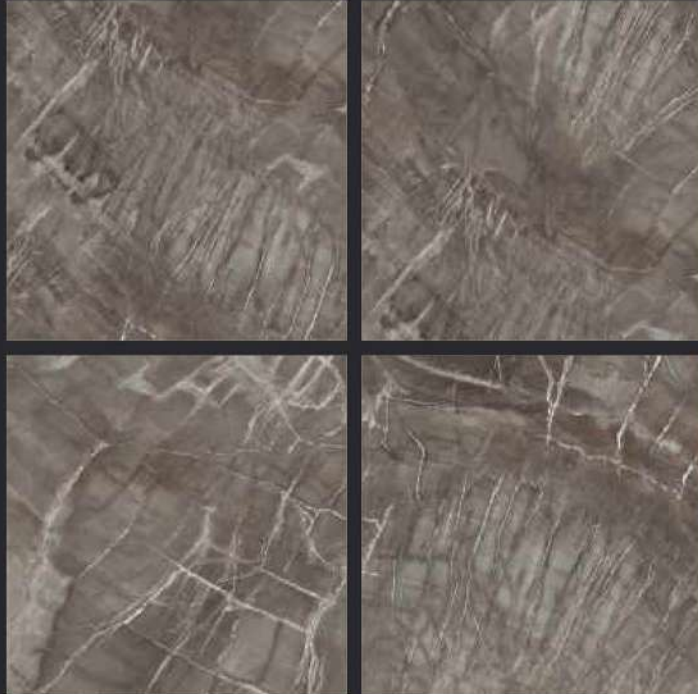

GLAZED
VITRIFIED TILES

600x
600mm

SPARTEN^{TM}
MARVELOUS MARBLE

Random Face