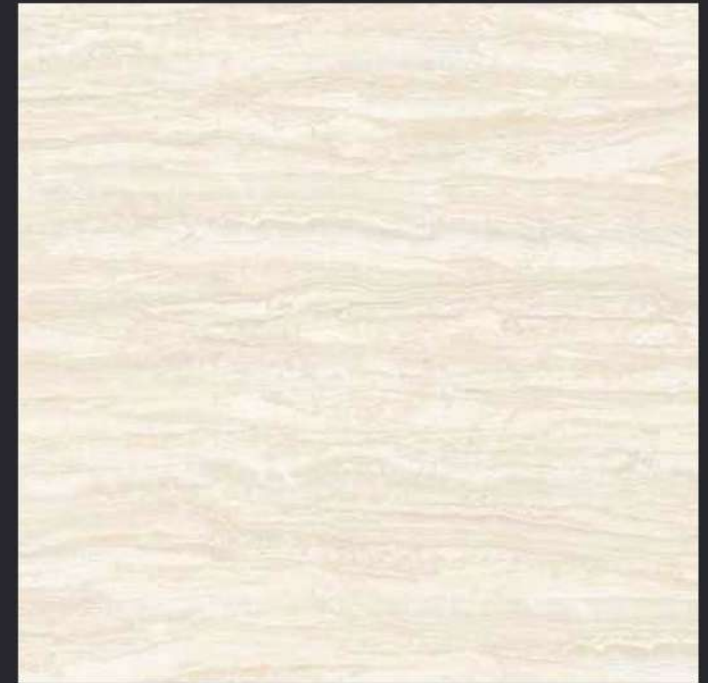

GLAZED
VITRIFIED TILES

600x
600mm

SPARTEN™
MARVELOUS MARBLE

FLAMANT BEIGE

GLOSSY FINISH

EURO PALLET PACKING

Size	Pcs. Per Box	Sq. Mtr. Per Box	Sq. Ft. Per Box	Weight Per Box In Kgs. (approx)	Sq. Mtr. Per Container	Total Boxes Per Container	Boxes Per Pallet	Total Pallets Per Cont	Thickness (mm) (approx)	Weight / CTN (approx)
60x60cm	4 pcs.	1.44	15.5	27.5	1440.00	1000	50	20	9.00	27500