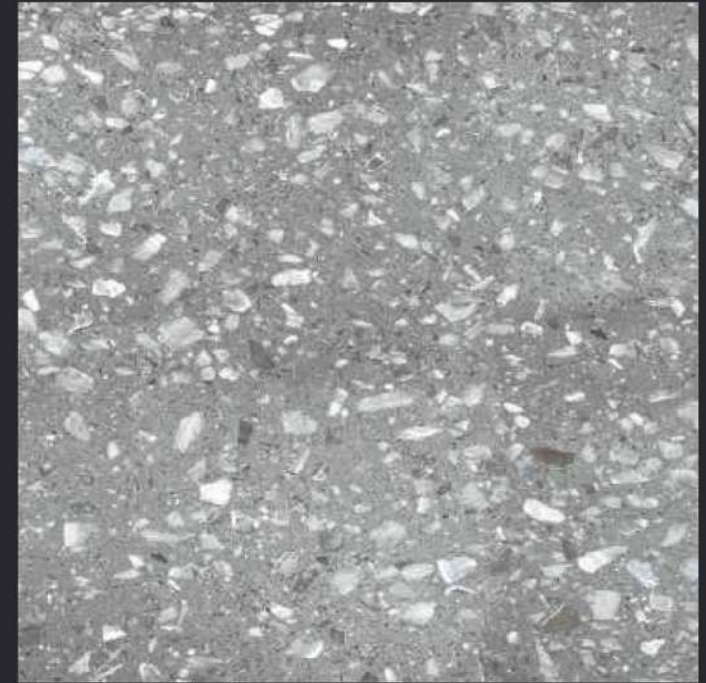

KNOX GRIS

GLOSSY FINISH

EURO PALLET PACKING

Size	Pcs. Per Box	Sq. Mtr. Per Box	Sq. Ft. Per Box	Weight Per Box In Kgs. (approx)	Sq. Mtr. Per Container	Total Boxes Per Container	Boxes Per Pallet	Total Pallets Per Cont	Thickness (mm) (approx)	Weight / CTN (approx)
60x60cm	4 pcs.	1.44	15.5	27.5	1440.00	1000	50	20	9.00	27500