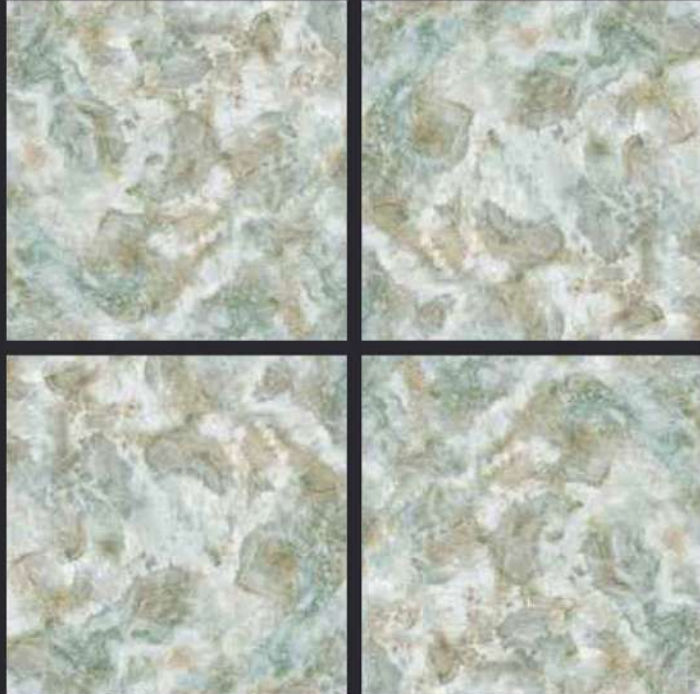

GLAZED
VITRIFIED TILES
**600x
600mm**

Random Face