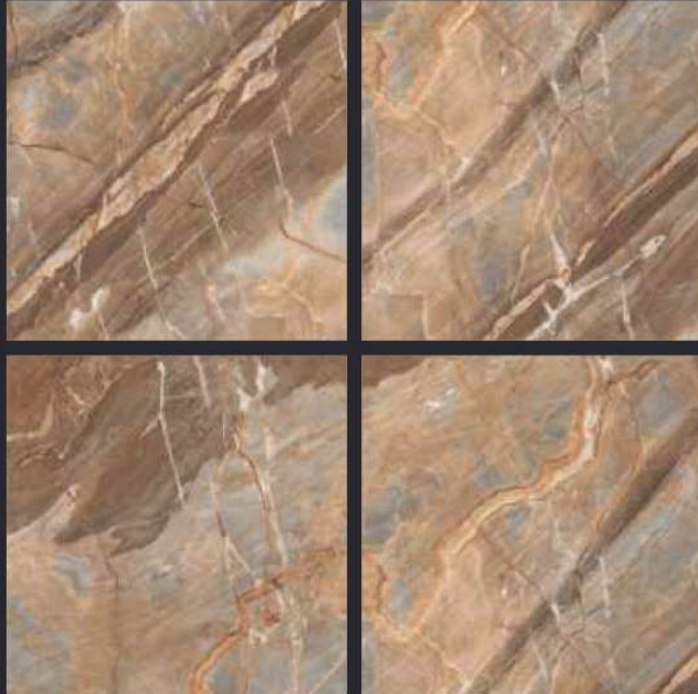

GLAZED
VITRIFIED TILES
**600x
600mm**

Random Face