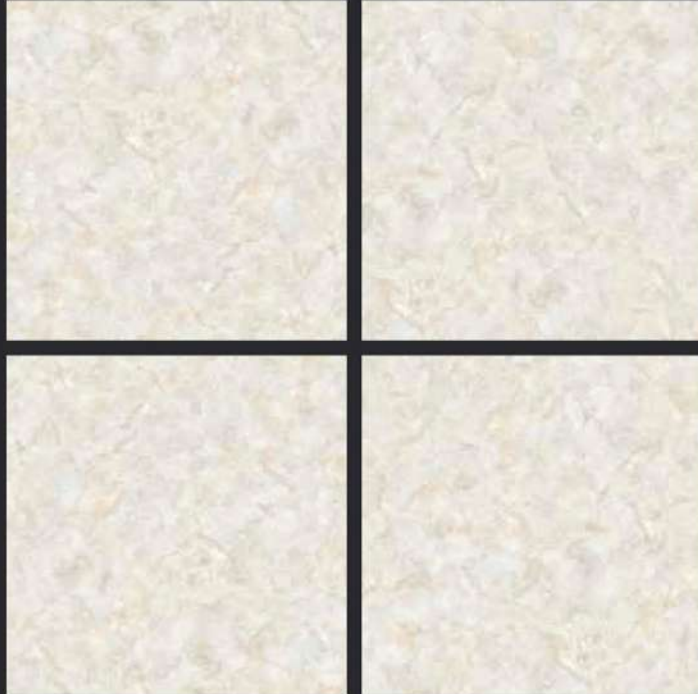

GLAZED
VITRIFIED TILES
**600x
600mm**

SPARTEN^{TM}
MARVELOUS MARBLE

Random Face