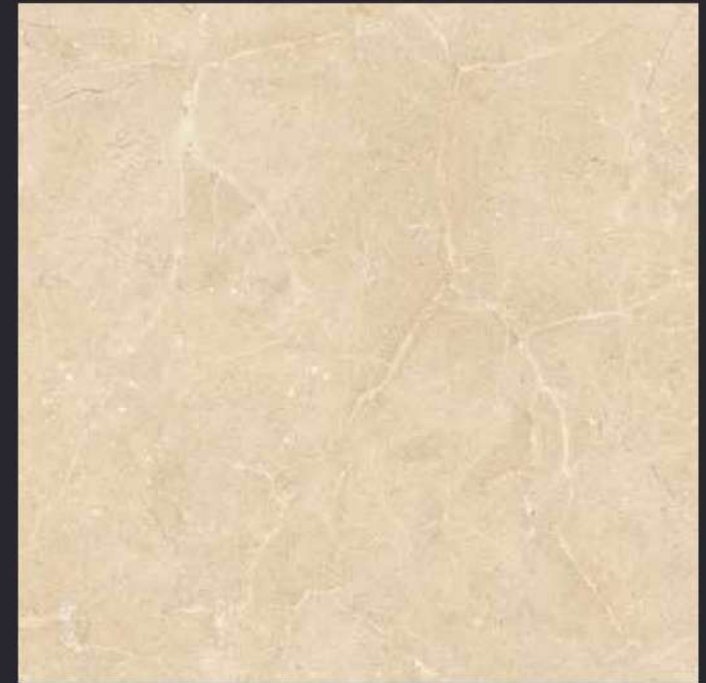

GLAZED
VITRIFIED TILES
**600x
600mm**

SPARTENTM
MARVELOUS MARBLE

Random Face

ROYAL BEIGE

GLOSSY FINISH

EURO PALLET PACKING

Size	Pcs. Per Box	Sq. Mtr. Per Box	Sq. Ft. Per Box	Weight Per Box In Kgs. (approx)	Sq. Mtr. Per Container	Total Boxes Per Container	Boxes Per Pallet	Total Pallets Per Cont	Thickness (mm) (approx)	Weight / CTN (approx)
60x60cm	4 pcs.	1.44	15.5	27.5	1440.00	1000	50	20	9.00	27500