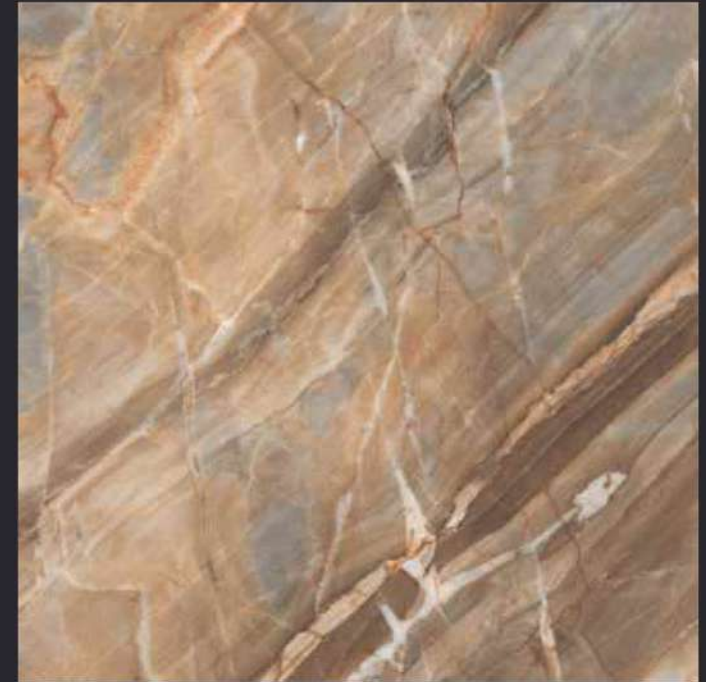

RIBBON CAFÉ
GLOSSY FINISH

EURO PALLET PACKING

Size	Pcs. Per Box	Sq. Mtr. Per Box	Sq. Ft. Per Box	Weight Per Box In Kgs. (approx)	Sq. Mtr. Per Container	Total Boxes Per Container	Boxes Per Pallet	Total Pallets Per Cont	Thickness (mm) (approx)	Weight / CTN (approx)
60x60cm	4 pcs.	1.44	15.5	27.5	1440.00	1000	50	20	9.00	27500