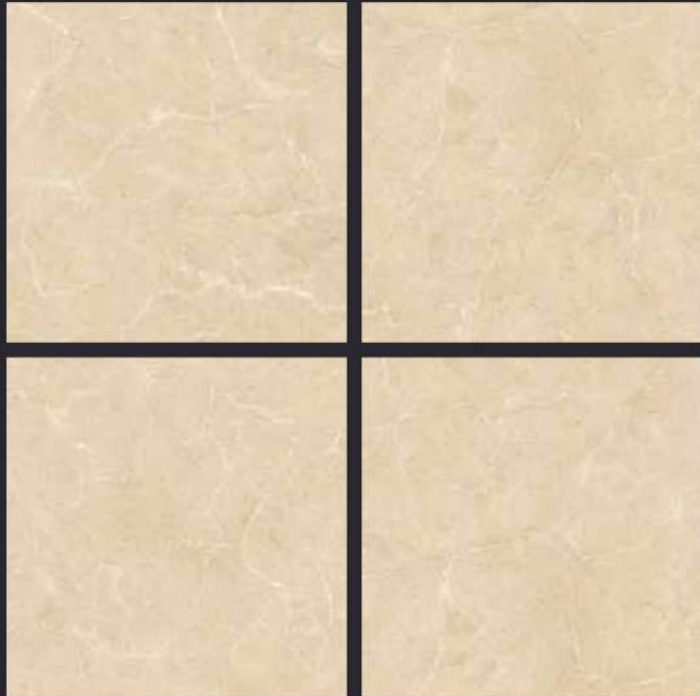

GLAZED
VITRIFIED TILES
**600x
600mm**

SPARTENTM
MARVELOUS MARBLE

Random Face

ROYAL BEIGE

GLOSSY FINISH

EURO PALLET PACKING

Size	Pcs. Per Box	Sq. Mtr. Per Box	Sq. Ft. Per Box	Weight Per Box In Kgs. (approx)	Sq. Mtr. Per Container	Total Boxes Per Container	Boxes Per Pallet	Total Pallets Per Cont	Thickness (mm) (approx)	Weight / CTN (approx)
60x60cm	4 pcs.	1.44	15.5	27.5	1440.00	1000	50	20	9.00	27500