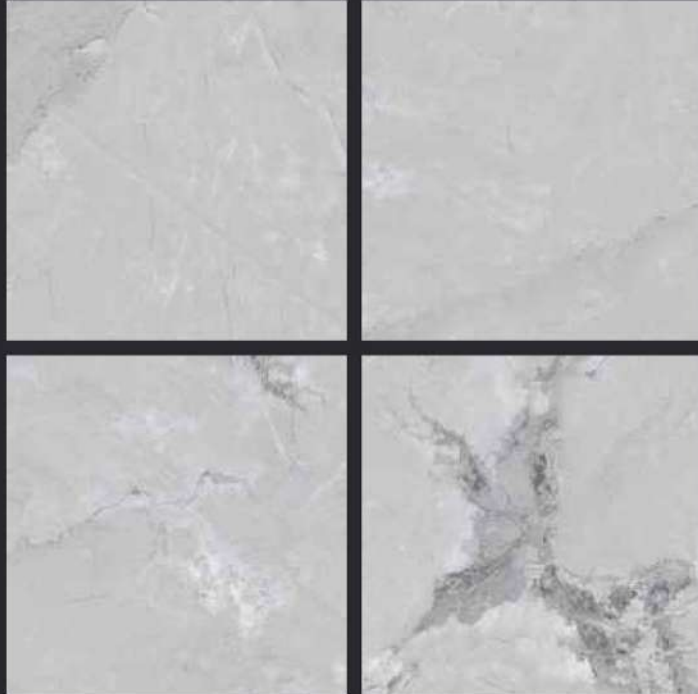

GLAZED
VITRIFIED TILES

600x
600mm

SPARTEN™
MARVELOUS MARBLE

Random Face