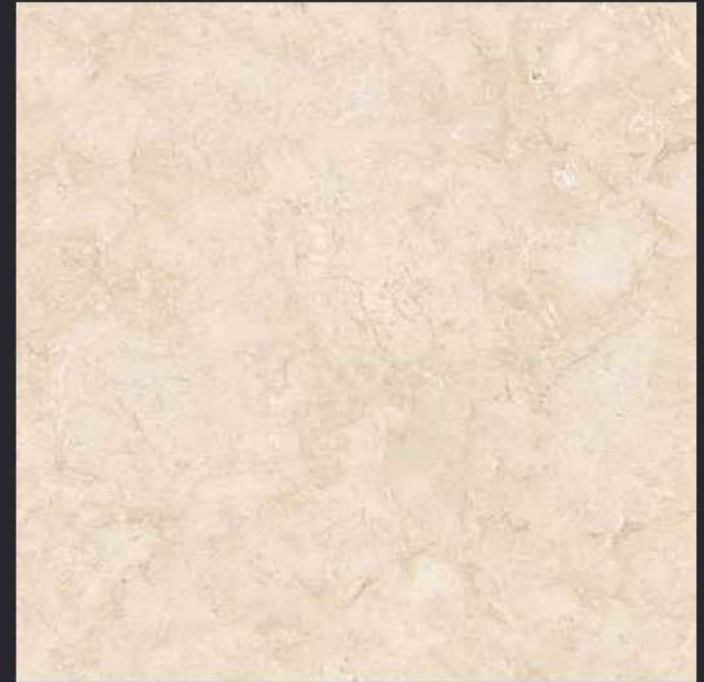

SVPL 2013

GLOSSY FINISH

EURO PALLET PACKING

Size	Pcs. Per Box	Sq. Mtr. Per Box	Sq. Ft. Per Box	Weight Per Box In Kgs. (approx)	Sq. Mtr. Per Container	Total Boxes Per Container	Boxes Per Pallet	Total Pallets Per Cont	Thickness (mm) (approx)	Weight / CTN (approx)
60x60cm	4 pcs.	1.44	15.5	27.5	1440.00	1000	50	20	9.00	27500