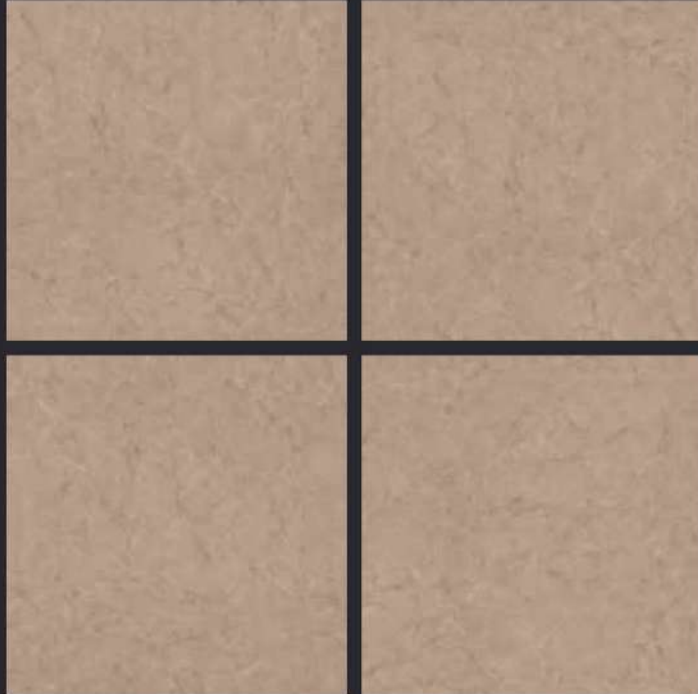

GLAZED
VITRIFIED TILES

600x
600mm

SPARTEN^{TM}
MARVELOUS MARBLE

Random Face