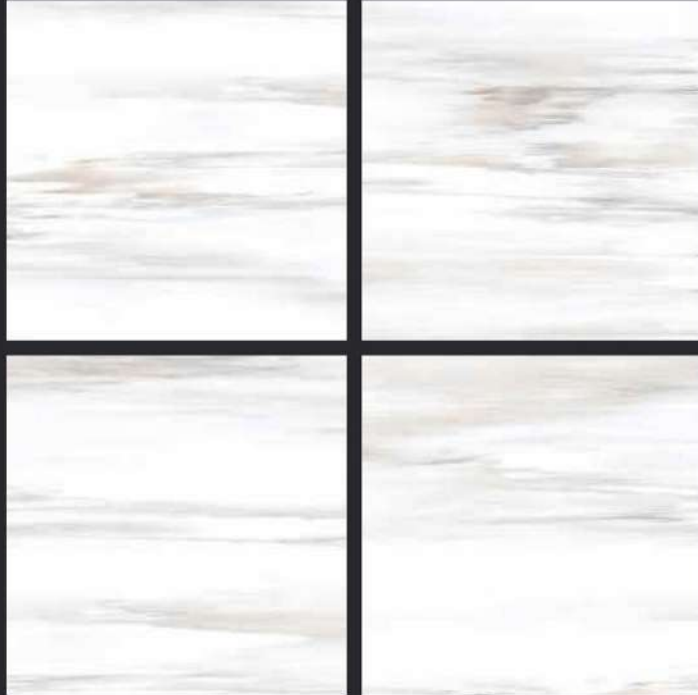

GLAZED
VITRIFIED TILES
**600x
600mm**

SPARTEN^{TM}
MARVELOUS MARBLE

Random Face