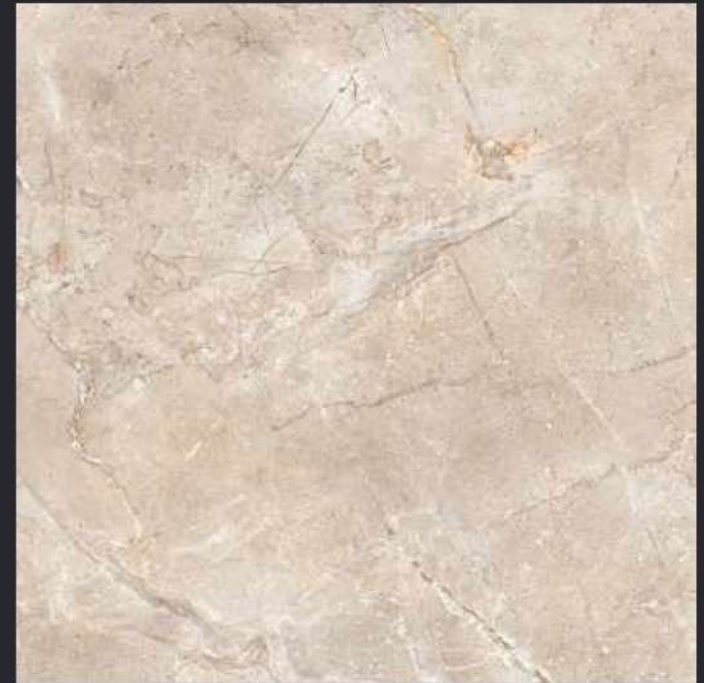

SVPL 2000

GLOSSY FINISH

EURO PALLET PACKING

Size	Pcs. Per Box	Sq. Mtr. Per Box	Sq. Ft. Per Box	Weight Per Box In Kgs. (approx)	Sq. Mtr. Per Container	Total Boxes Per Container	Boxes Per Pallet	Total Pallets Per Cont	Thickness (mm) (approx)	Weight / CTN (approx)
60x60cm	4 pcs.	1.44	15.5	27.5	1440.00	1000	50	20	9.00	27500