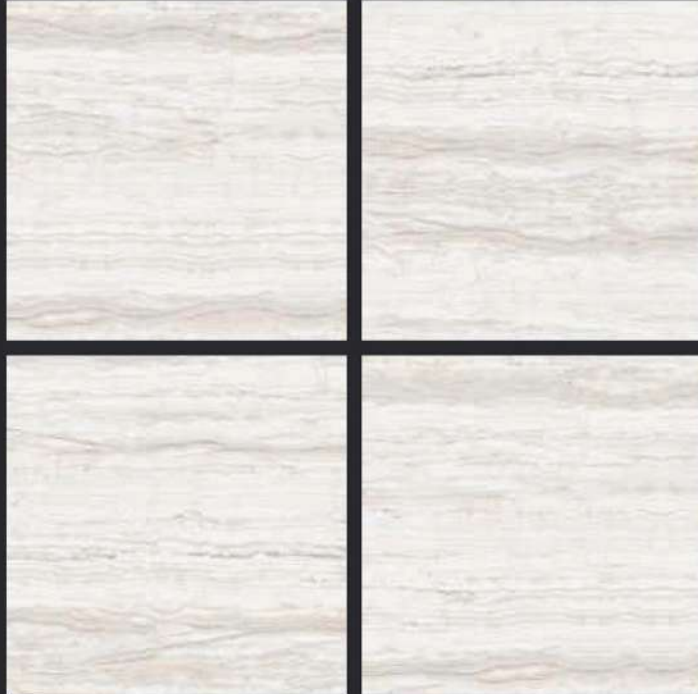

GLAZED
VITRIFIED TILES

600x
600mm

SPARTEN^{TM}
MARVELOUS MARBLE

Random Face