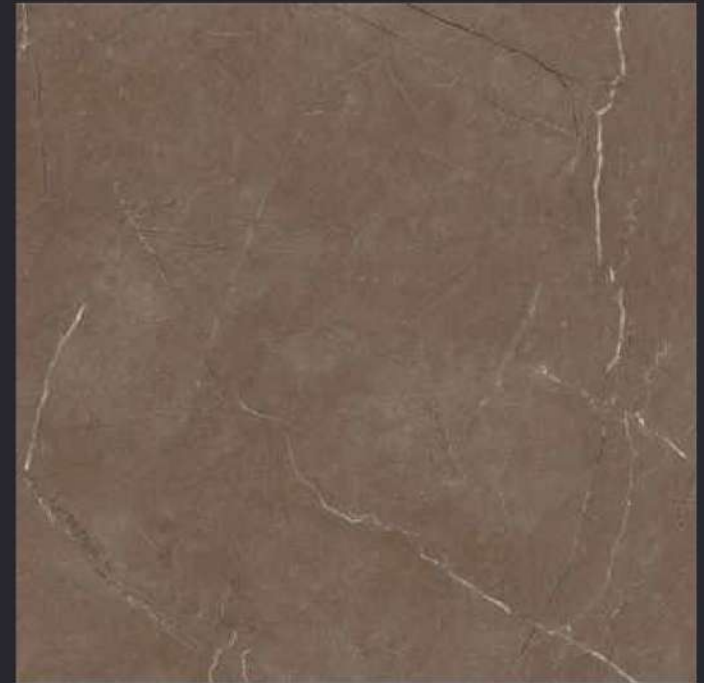

GLAZED
VITRIFIED TILES

600x
600mm

SPARTENTM
MARVELOUS MARBLE

Random Face

SVPL 2020

GLOSSY FINISH

EURO PALLET PACKING

Size	Pcs. Per Box	Sq. Mtr. Per Box	Sq. Ft. Per Box	Weight Per Box In Kgs. (approx)	Sq. Mtr. Per Container	Total Boxes Per Container	Boxes Per Pallet	Total Pallets Per Cont	Thickness (mm) (approx)	Weight / CTN (approx)
60x60cm	4 pcs.	1.44	15.5	27.5	1440.00	1000	50	20	9.00	27500