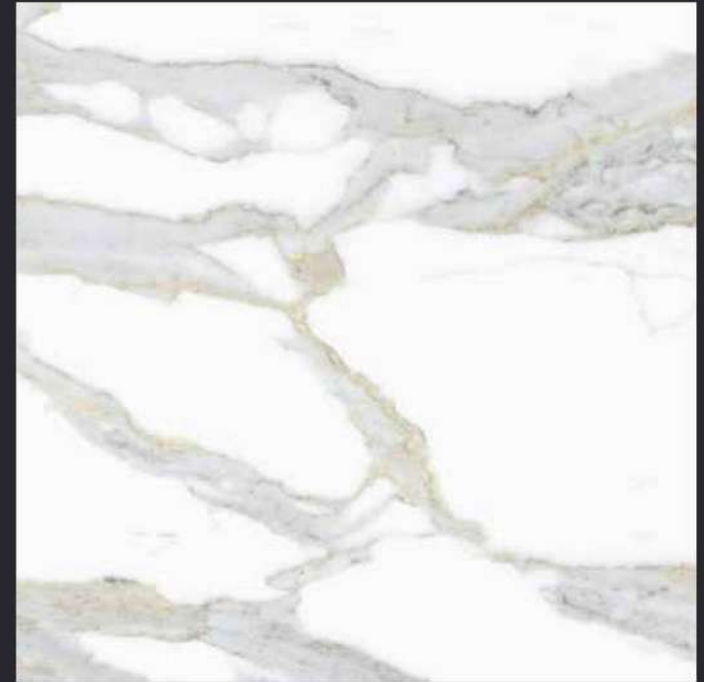

SVPL 2044

GLOSSY FINISH

EURO PALLET PACKING

Size	Pcs. Per Box	Sq. Mtr. Per Box	Sq. Ft. Per Box	Weight Per Box In Kgs. (approx)	Sq. Mtr. Per Container	Total Boxes Per Container	Boxes Per Pallet	Total Pallets Per Cont	Thickness (mm) (approx)	Weight / CTN (approx)
60x60cm	4 pcs.	1.44	15.5	27.5	1440.00	1000	50	20	9.00	27500