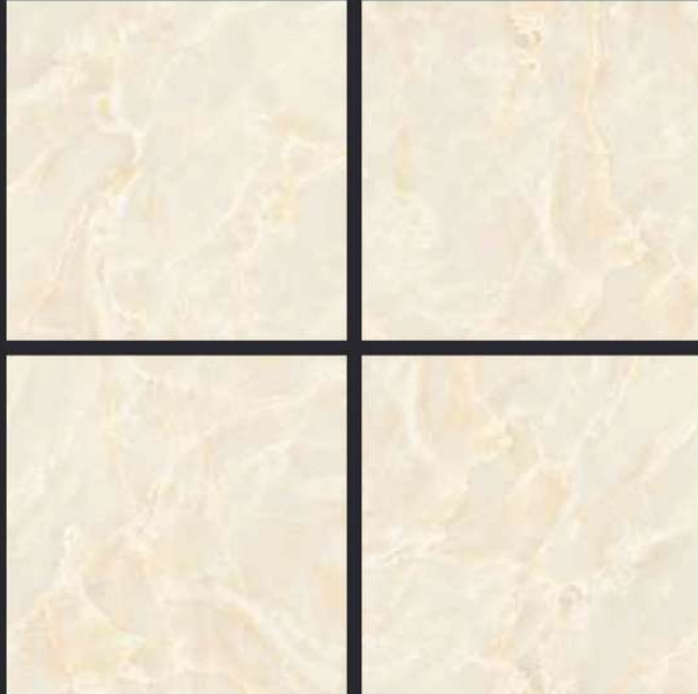

GLAZED
VITRIFIED TILES
**600x
600mm**

Random Face