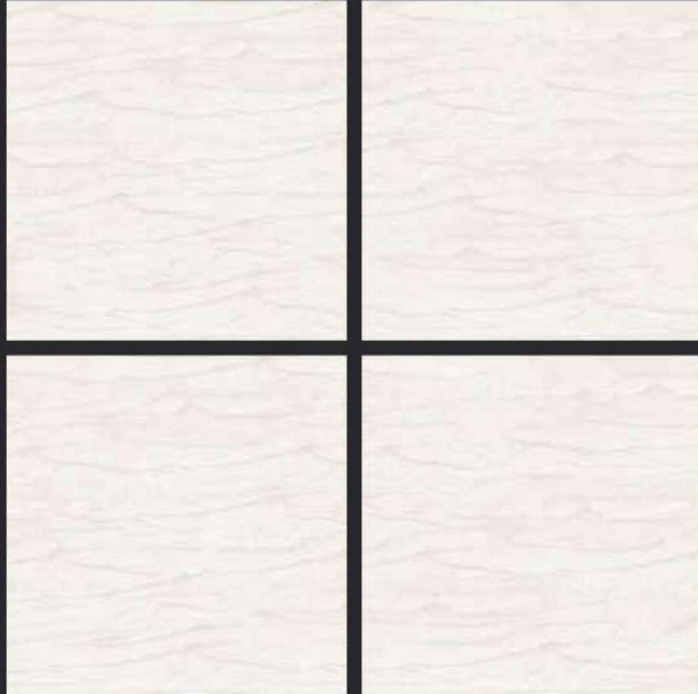

GLAZED
VITRIFIED TILES

600x
600mm

SPARTEN™
MARVELOUS MARBLE

Random Face