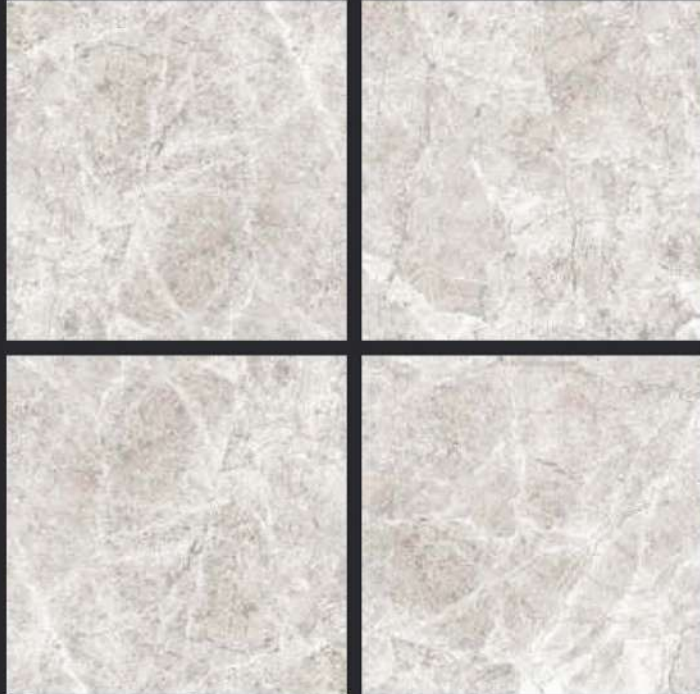

GLAZED
VITRIFIED TILES

600x
600mm

Random Face