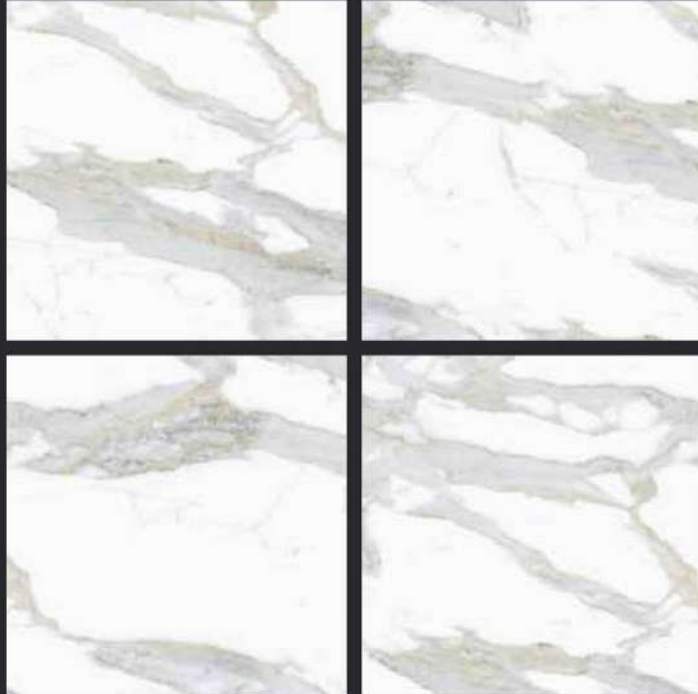

GLAZED
VITRIFIED TILES
**600x
600mm**

Random Face