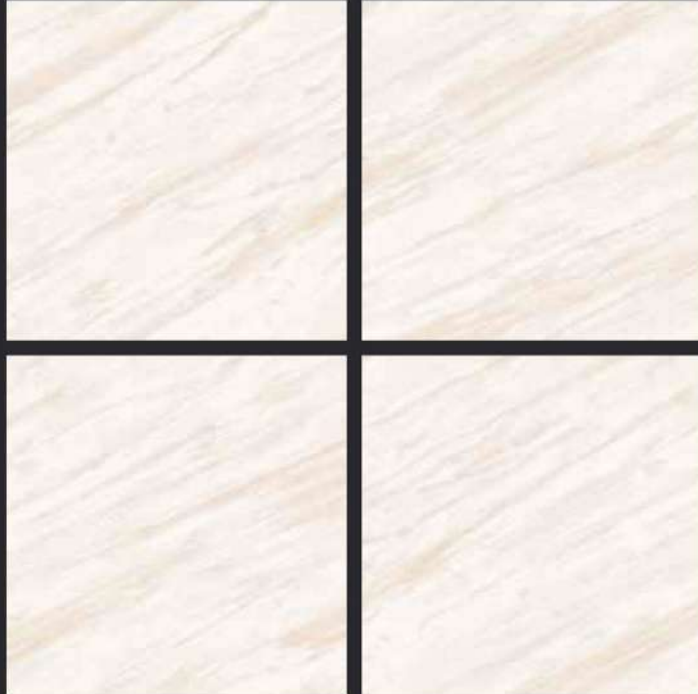

GLAZED
VITRIFIED TILES
**600x
600mm**

SPARTEN^{TM}
MARVELOUS MARBLE

Random Face