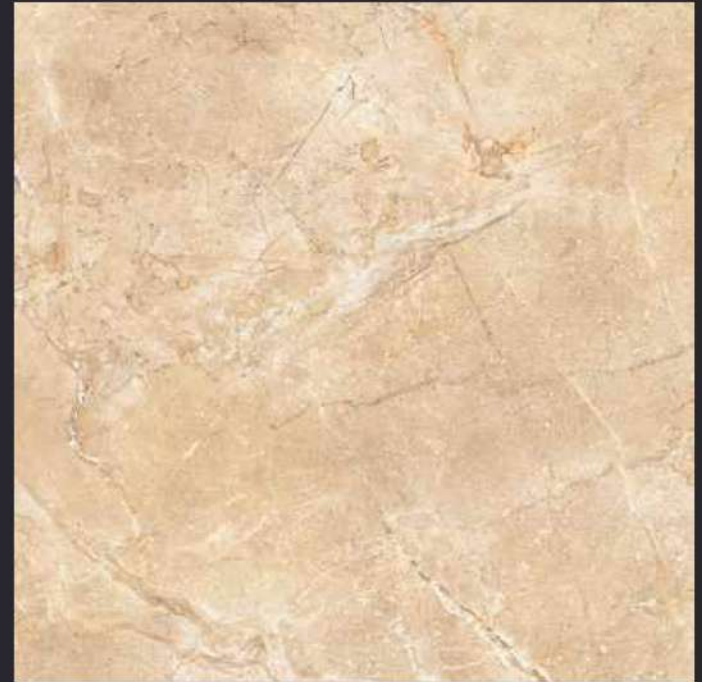

SVPL 2002

GLOSSY FINISH

EURO PALLET PACKING

Size	Pcs. Per Box	Sq. Mtr. Per Box	Sq. Ft. Per Box	Weight Per Box In Kgs. (approx)	Sq. Mtr. Per Container	Total Boxes Per Container	Boxes Per Pallet	Total Pallets Per Cont	Thickness (mm) (approx)	Weight / CTN (approx)
60x60cm	4 pcs.	1.44	15.5	27.5	1440.00	1000	50	20	9.00	27500