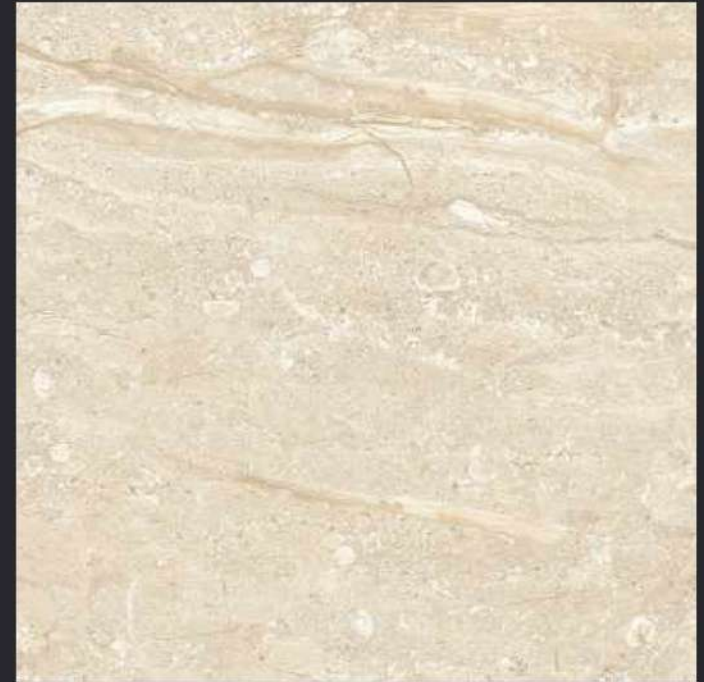

SVPL 2005

GLOSSY FINISH

EURO PALLET PACKING

Size	Pcs. Per Box	Sq. Mtr. Per Box	Sq. Ft. Per Box	Weight Per Box In Kgs. (approx)	Sq. Mtr. Per Container	Total Boxes Per Container	Boxes Per Pallet	Total Pallets Per Cont	Thickness (mm) (approx)	Weight / CTN (approx)
60x60cm	4 pcs.	1.44	15.5	27.5	1440.00	1000	50	20	9.00	27500