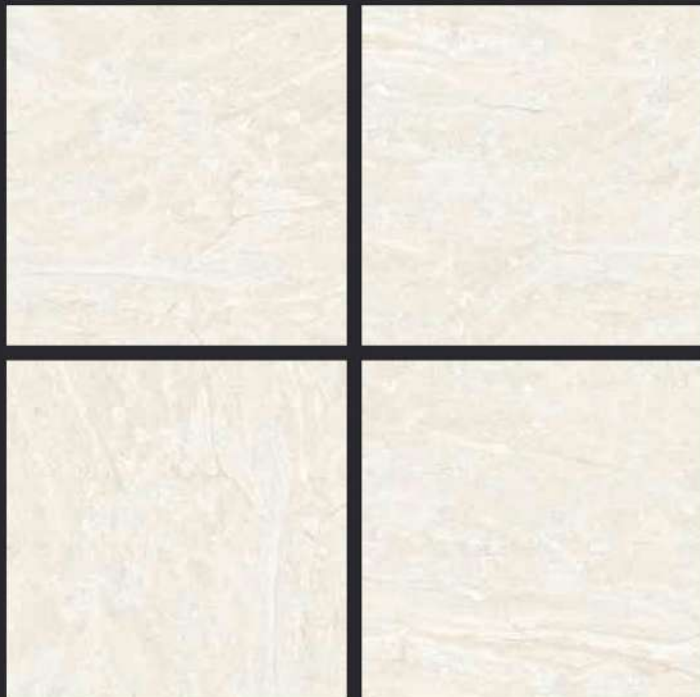

GLAZED
VITRIFIED TILES

600x
600mm

SPARTEN™
MARVELOUS MARBLE

Random Face