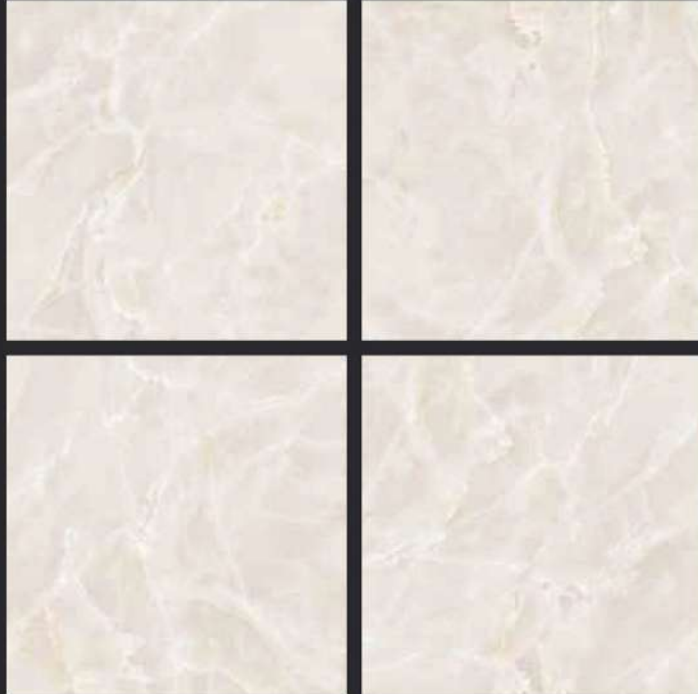

GLAZED
VITRIFIED TILES
**600x
600mm**

Random Face