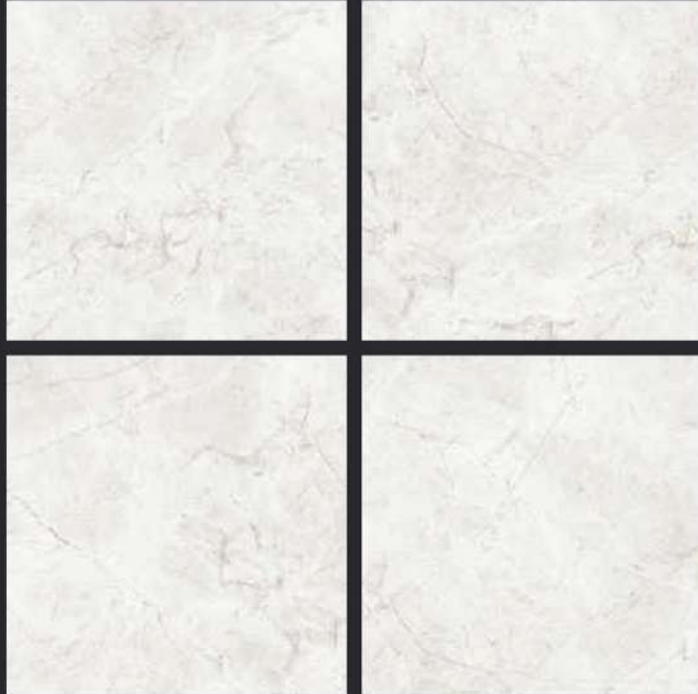

GLAZED
VITRIFIED TILES
**600x
600mm**

Random Face