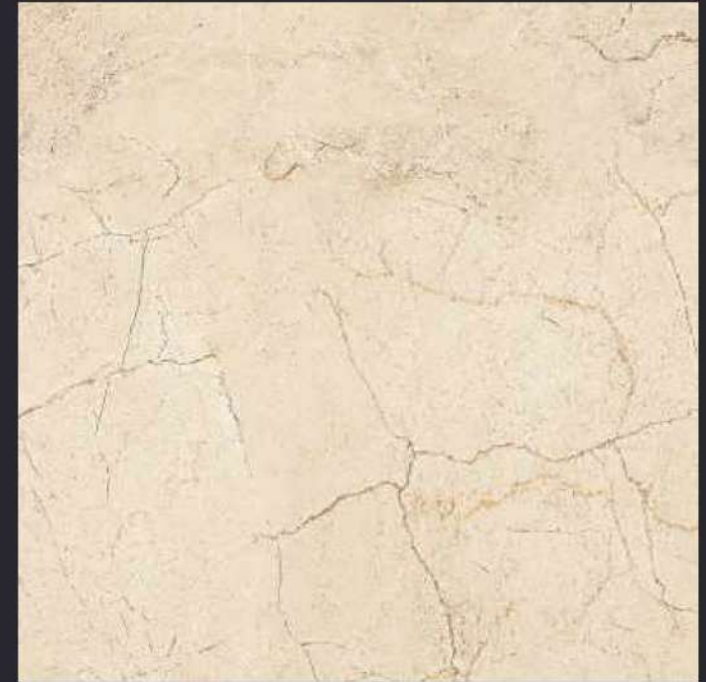

VALENCIA CREMA

GLOSSY FINISH

EURO PALLET PACKING

Size	Pcs. Per Box	Sq. Mtr. Per Box	Sq. Ft. Per Box	Weight Per Box In Kgs. (approx)	Sq. Mtr. Per Container	Total Boxes Per Container	Boxes Per Pallet	Total Pallets Per Cont	Thickness (mm) (approx)	Weight / CTN (approx)
60x60cm	4 pcs.	1.44	15.5	27.5	1440.00	1000	50	20	9.00	27500