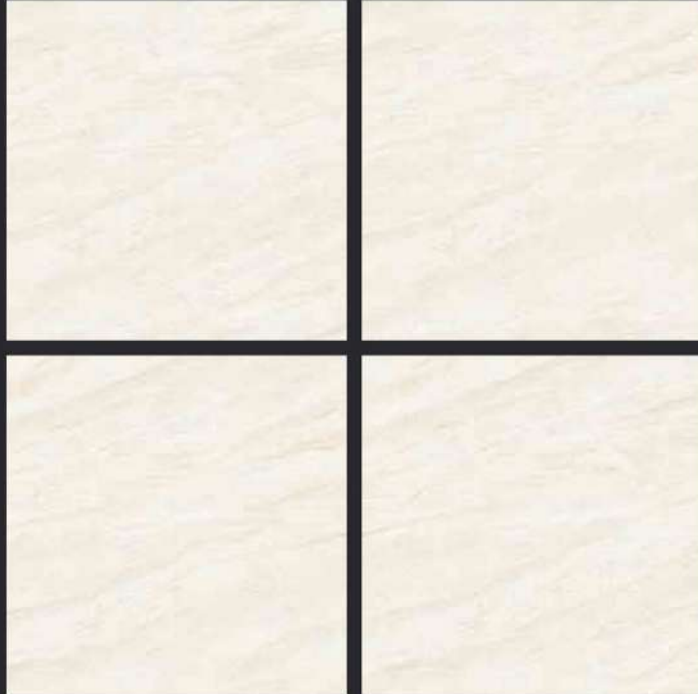

GLAZED
VITRIFIED TILES
**600x
600mm**

SPARTEN^{TM}
MARVELOUS MARBLE

Random Face