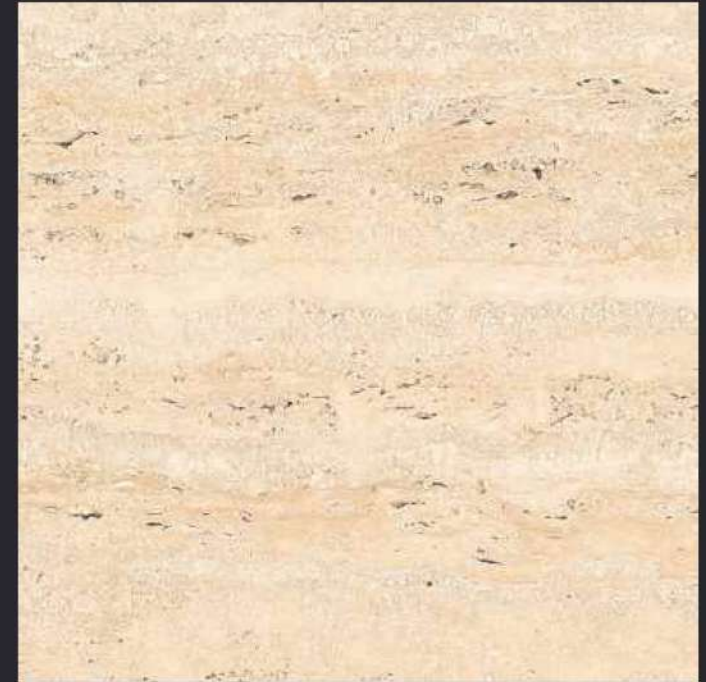

GLAZED  
VITRIFIED TILES

600x  
600mm

SPARTEN™  
MARVELOUS MARBLE

1015

GLOSSY FINISH