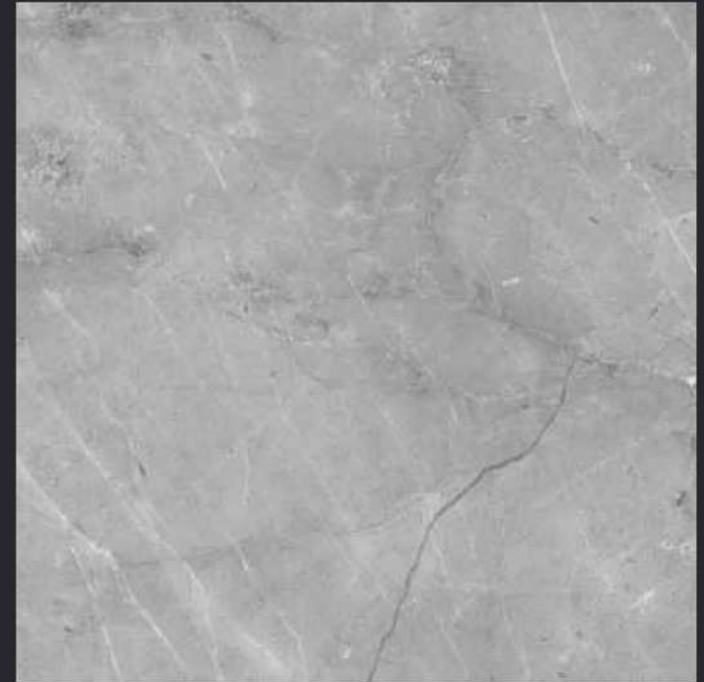

WILLIAM GRIS

GLOSSY FINISH

EURO PALLET PACKING

Size	Pcs. Per Box	Sq. Mtr. Per Box	Sq. Ft. Per Box	Weight Per Box In Kgs. (approx)	Sq. Mtr. Per Container	Total Boxes Per Container	Boxes Per Pallet	Total Pallets Per Cont	Thickness (mm) (approx)	Weight / CTN (approx)
60x60cm	4 pcs.	1.44	15.5	27.5	1440.00	1000	50	20	9.00	27500