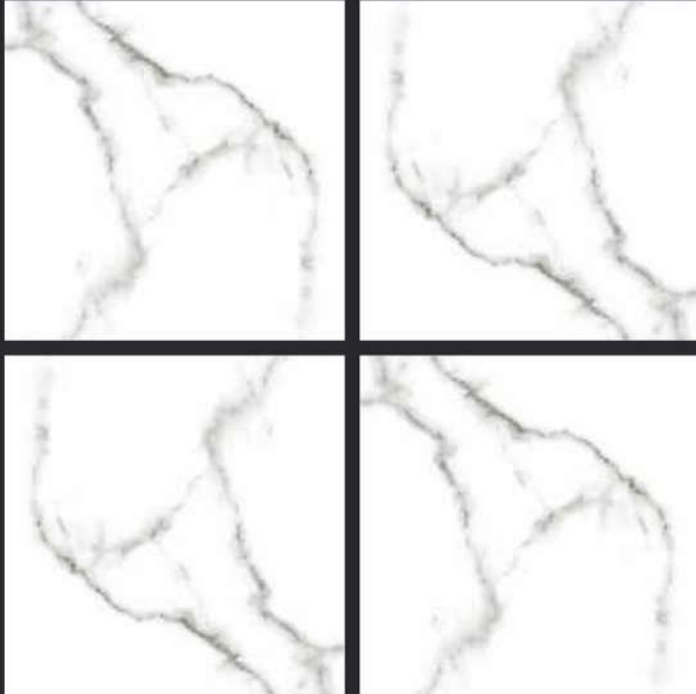

GLAZED
VITRIFIED TILES
**600x
600mm**

SPARTEN^{TM}
MARVELOUS MARBLE

TORONTO WHITE
GLOSSY FINISH

EURO PALLET PACKING

Size	Pcs. Per Box	Sq. Mtr. Per Box	Sq. Ft. Per Box	Weight Per Box In Kgs. (approx)	Sq. Mtr. Per Container	Total Boxes Per Container	Boxes Per Pallet	Total Pallets Per Cont	Thickness (mm) (approx)	Weight / CTN (approx)
60x60cm	4 pcs.	1.44	15.5	27.5	1440.00	1000	50	20	9.00	27500