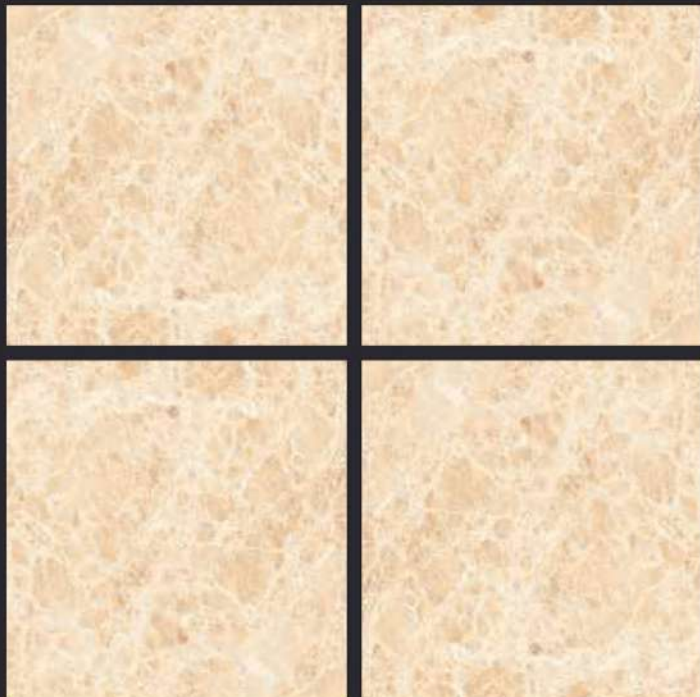

GLAZED  
VITRIFIED TILES

600x  
600mm

SPARTEN™  
MARVELOUS MARBLE

1016

GLOSSY FINISH