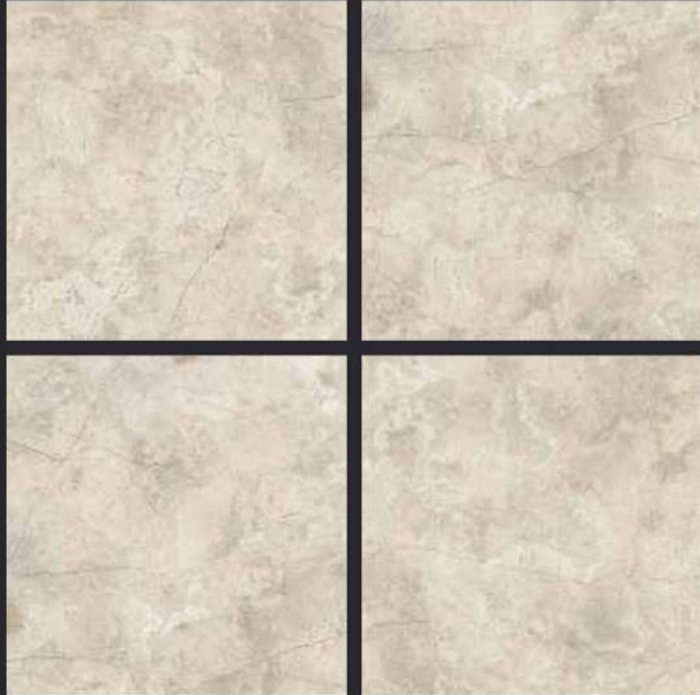

GLAZED
VITRIFIED TILES
**600x
600mm**

Random Face