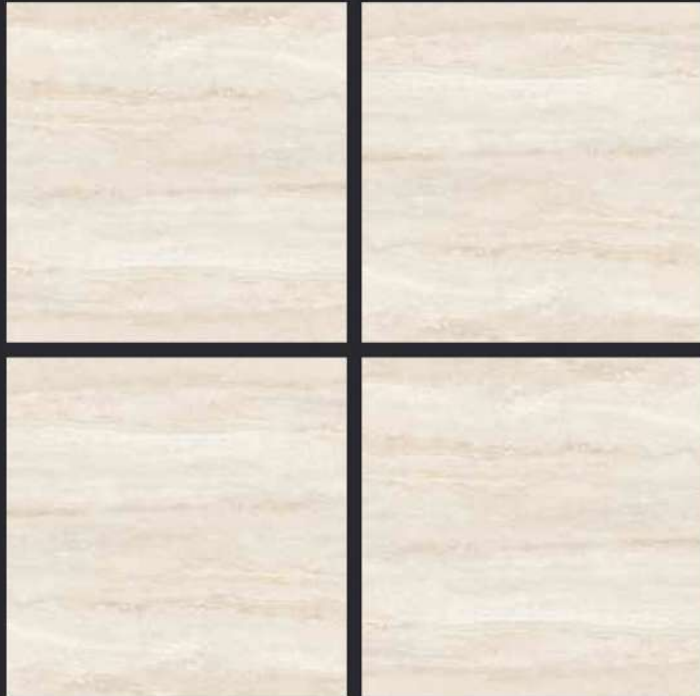

GLAZED  
VITRIFIED TILES

600x  
600mm

SPARTEN™  
MARVELOUS MARBLE

957

GLOSSY FINISH