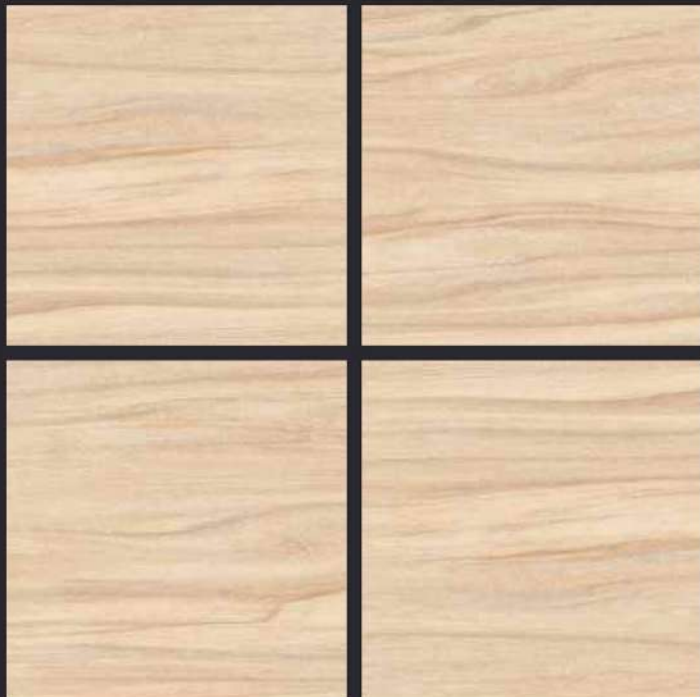

GLAZED  
VITRIFIED TILES

600x  
600mm

SPARTEN<sup>TM</sup>  
MARVELOUS MARBLE

Random Face

TEQA BEIGE

GLOSSY FINISH