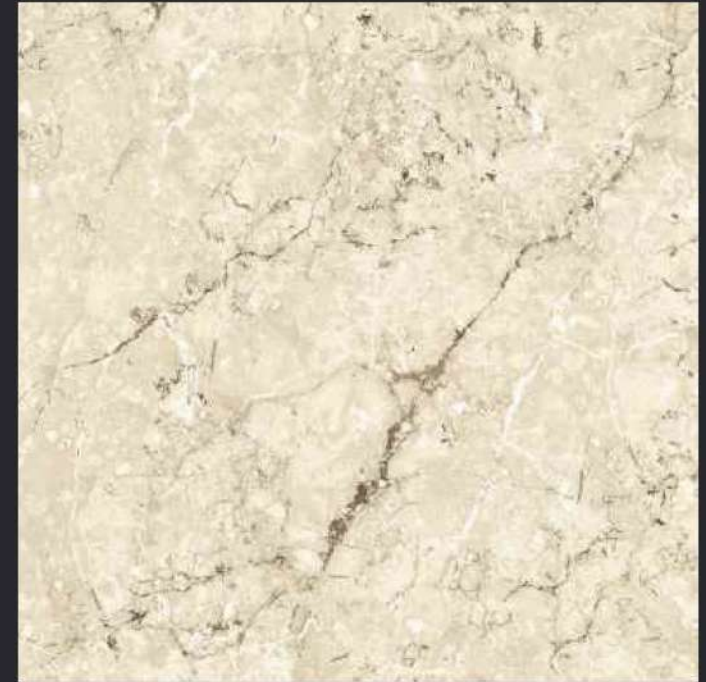

GLAZED
VITRIFIED TILES

600x
600mm

SPARTEN^{TM}
MARVELOUS MARBLE

1018

GLOSSY FINISH

EURO PALLET PACKING

Size	Pcs. Per Box	Sq. Mtr. Per Box	Sq. Ft. Per Box	Weight Per Box In Kgs. (approx)	Sq. Mtr. Per Container	Total Boxes Per Container	Boxes Per Pallet	Total Pallets Per Cont	Thickness (mm) (approx)	Weight / CTN (approx)
60x60cm	4 pcs.	1.44	15.5	27.5	1440.00	1000	50	20	9.00	27500