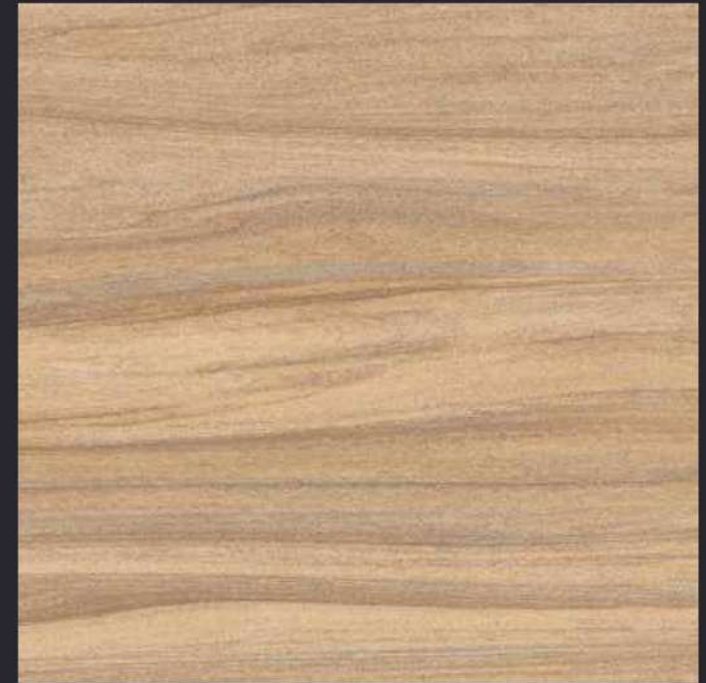

TEQA BROWN

GLOSSY FINISH

EURO PALLET PACKING

Size	Pcs. Per Box	Sq. Mtr. Per Box	Sq. Ft. Per Box	Weight Per Box In Kgs. (approx)	Sq. Mtr. Per Container	Total Boxes Per Container	Boxes Per Pallet	Total Pallets Per Cont	Thickness (mm) (approx)	Weight / CTN (approx)
60x60cm	4 pcs.	1.44	15.5	27.5	1440.00	1000	50	20	9.00	27500