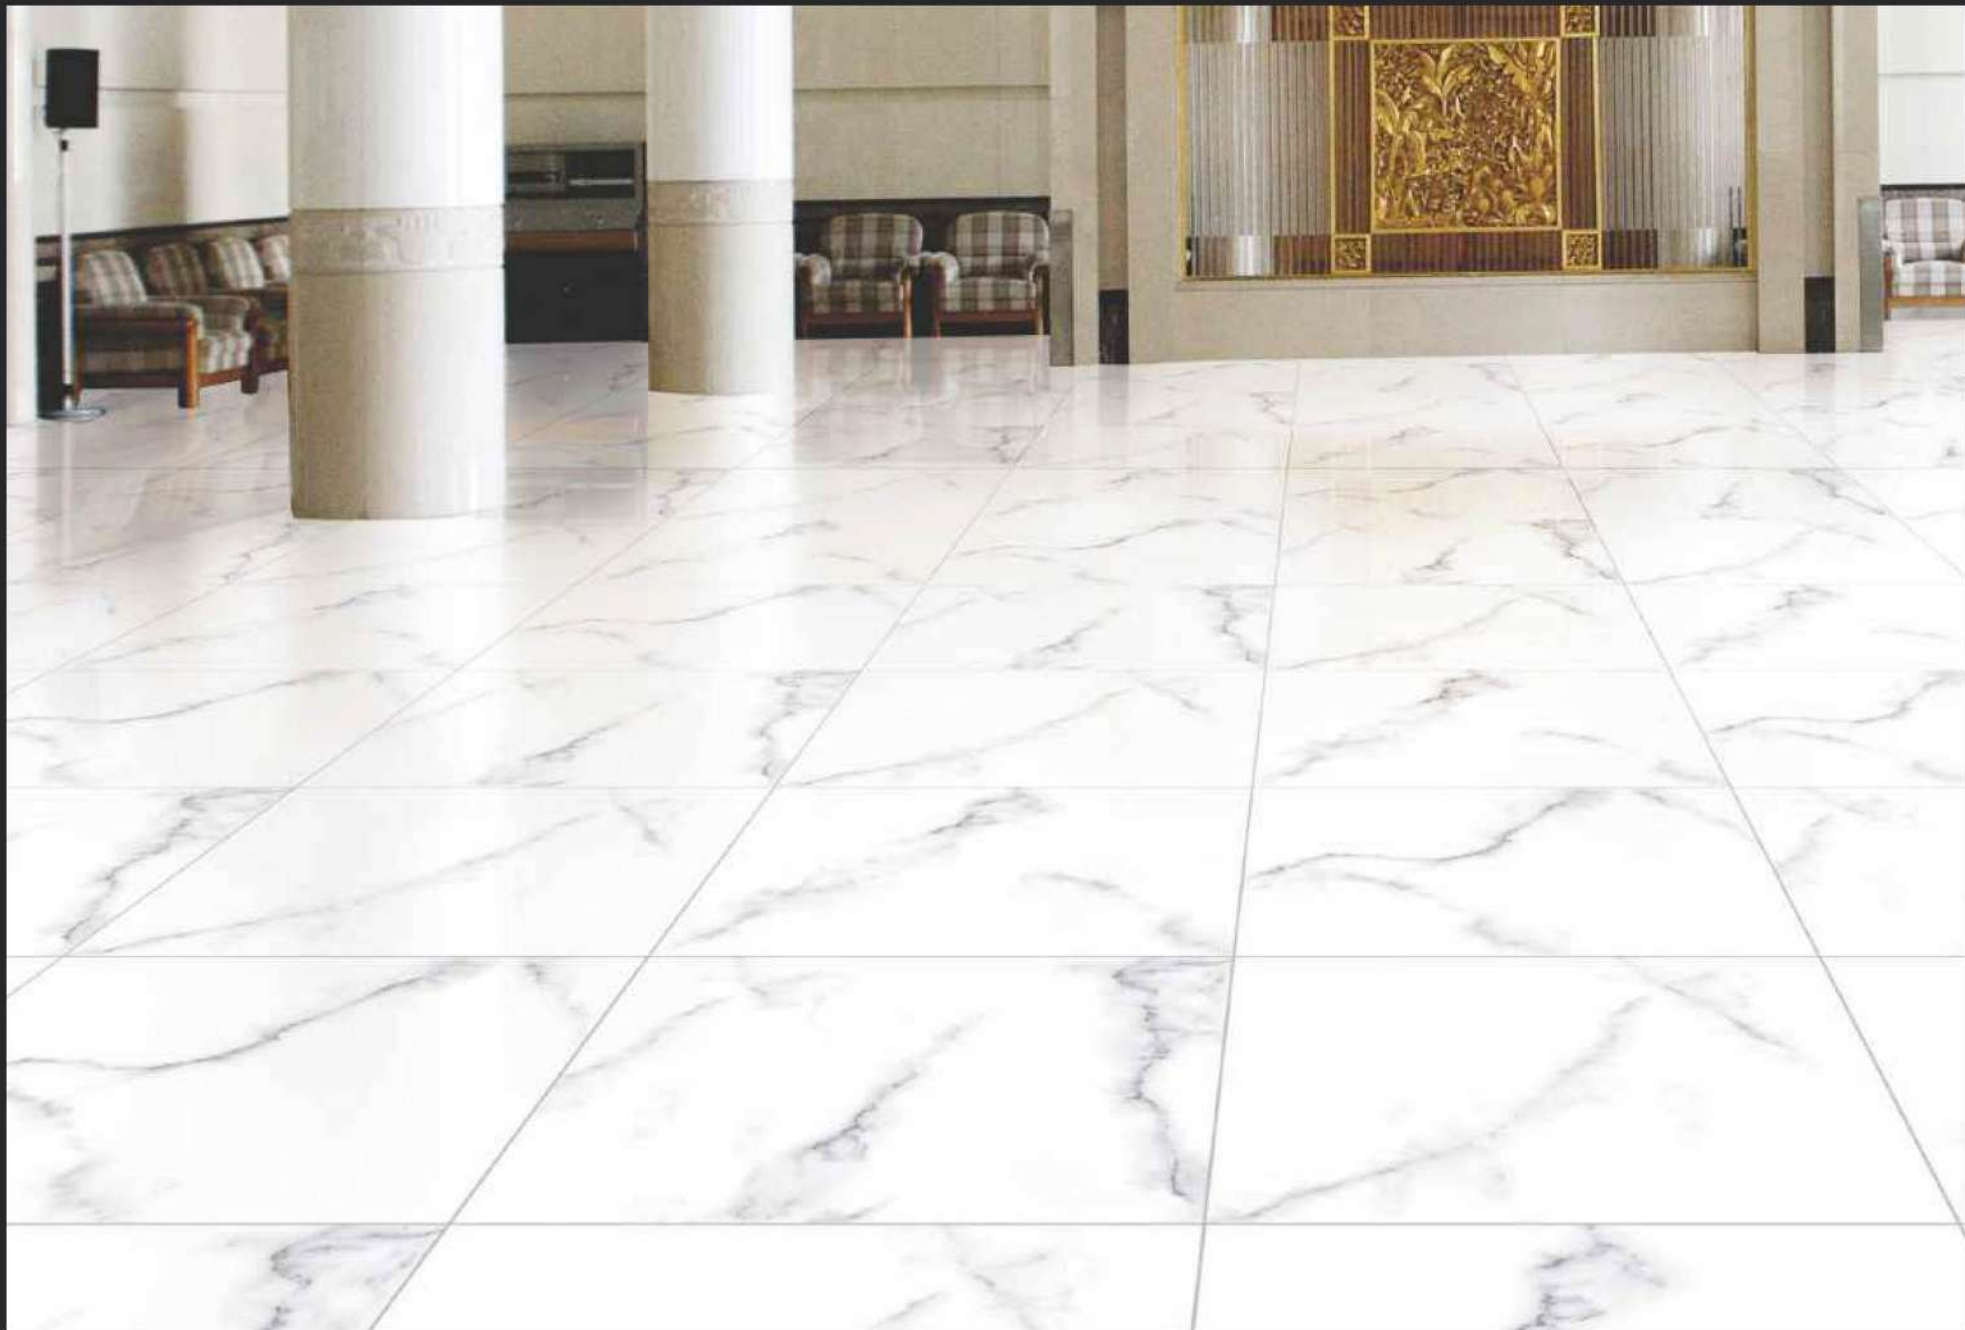

GLAZED  
VITRIFIED TILES

600x  
600mm

SPARTEN™  
MARVELOUS MARBLE

957

GLOSSY FINISH