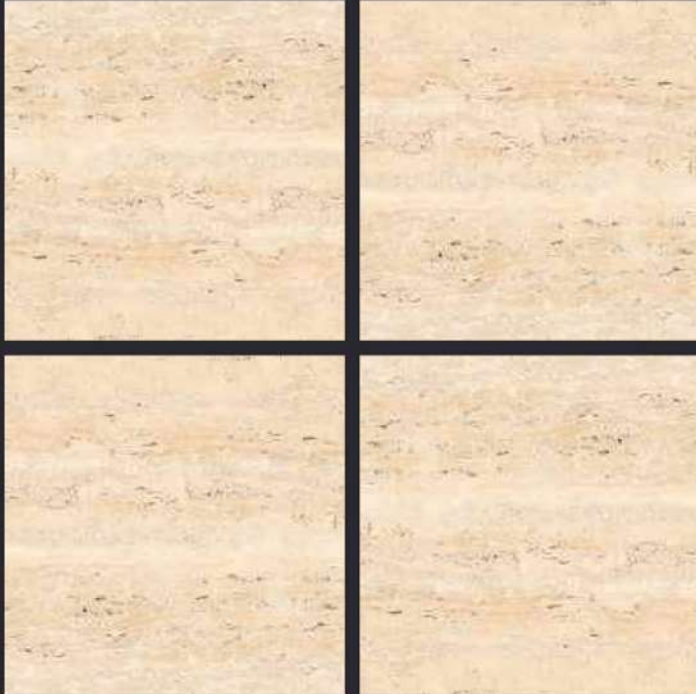

GLAZED  
VITRIFIED TILES

600x  
600mm

SPARTEN™  
MARVELOUS MARBLE

1015

GLOSSY FINISH