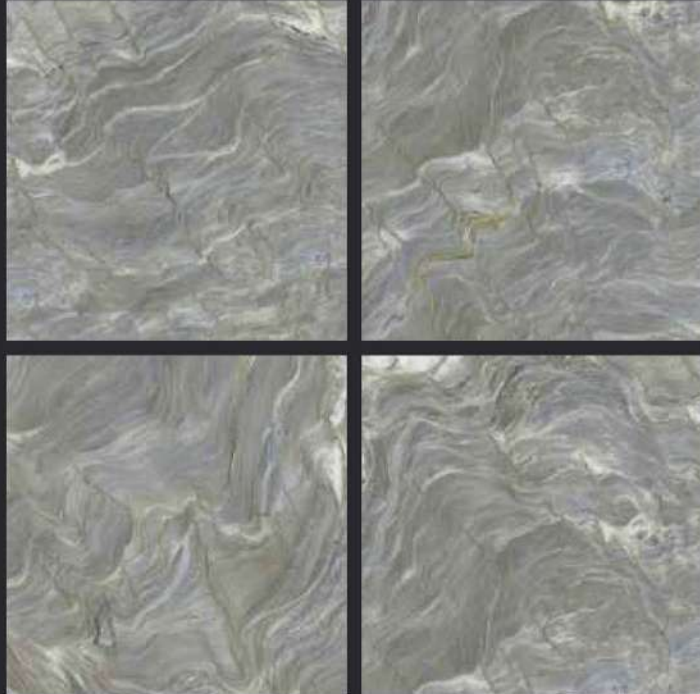

GLAZED
VITRIFIED TILES

600x
600mm

Random Face