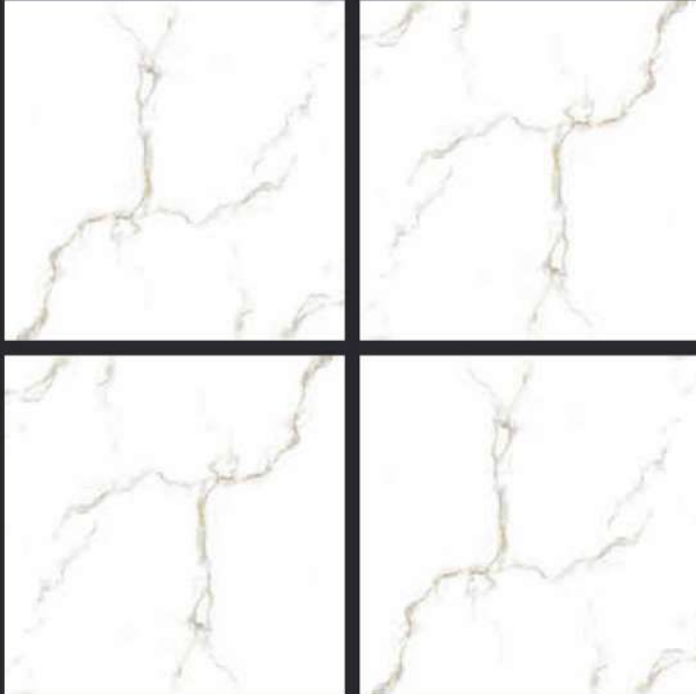

GLAZED
VITRIFIED TILES
**600x
600mm**

SPARTEN^{TM}
MARVELOUS MARBLE

TITANIUM
GLOSSY FINISH

EURO PALLET PACKING

Size	Pcs. Per Box	Sq. Mtr. Per Box	Sq. Ft. Per Box	Weight Per Box In Kgs. (approx)	Sq. Mtr. Per Container	Total Boxes Per Container	Boxes Per Pallet	Total Pallets Per Cont	Thickness (mm) (approx)	Weight / CTN (approx)
60x60cm	4 pcs.	1.44	15.5	27.5	1440.00	1000	50	20	9.00	27500