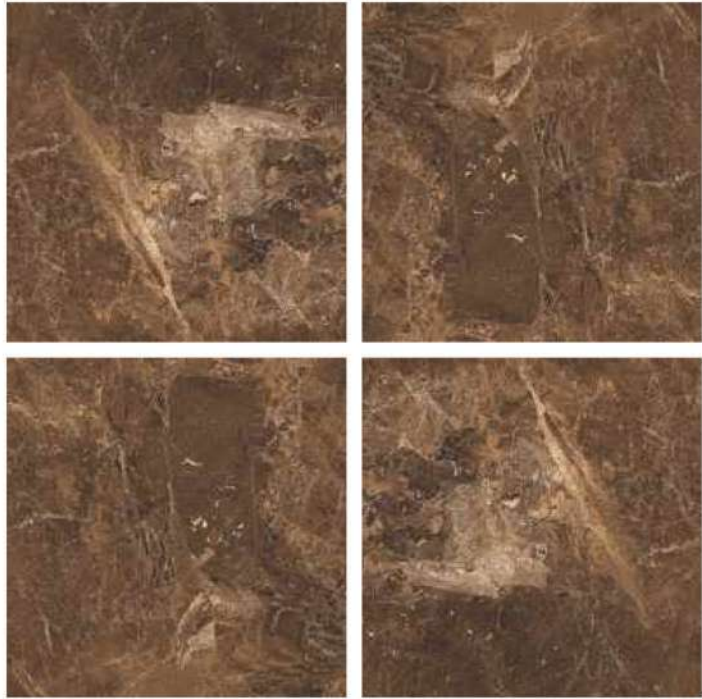

GLAZED
VITRIFIED TILES
**600x
600mm**

Random Face