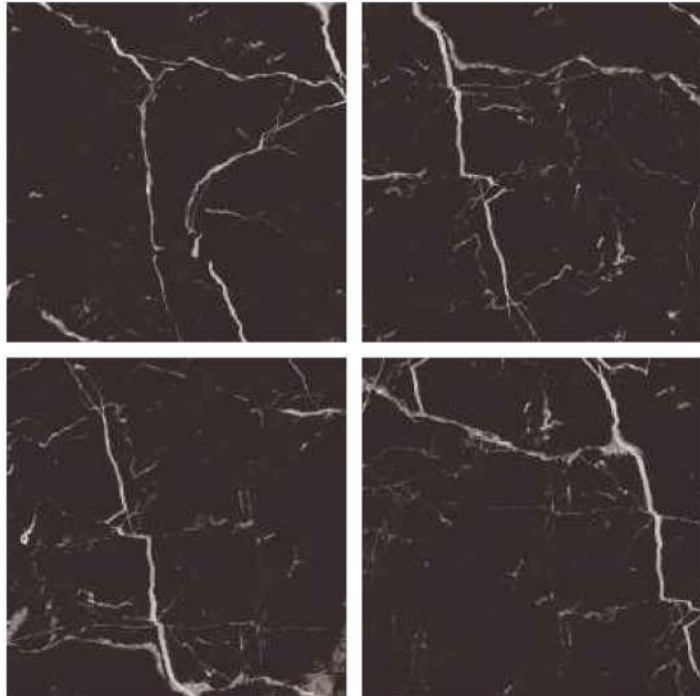

# High gloss

PGVT  
**600x**  
**600mm**

GLAZED  
VITRIFIED TILES

600x  
600mm

**SPARTEN**<sup>TM</sup>  
MARVELOUS MARBLE

Random Face

**AINARA BLACK**

**HIGH GLOSS** FINISH