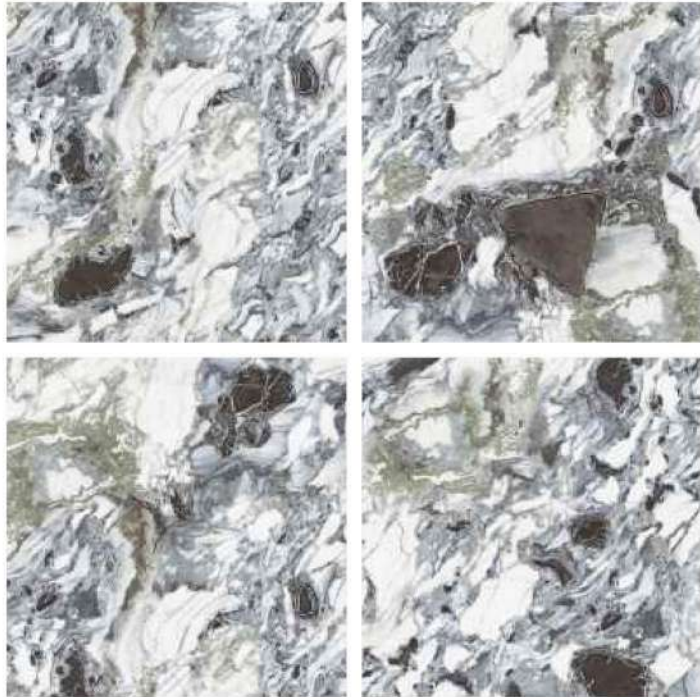

GLAZED
VITRIFIED TILES
**600x
600mm**

Random Face