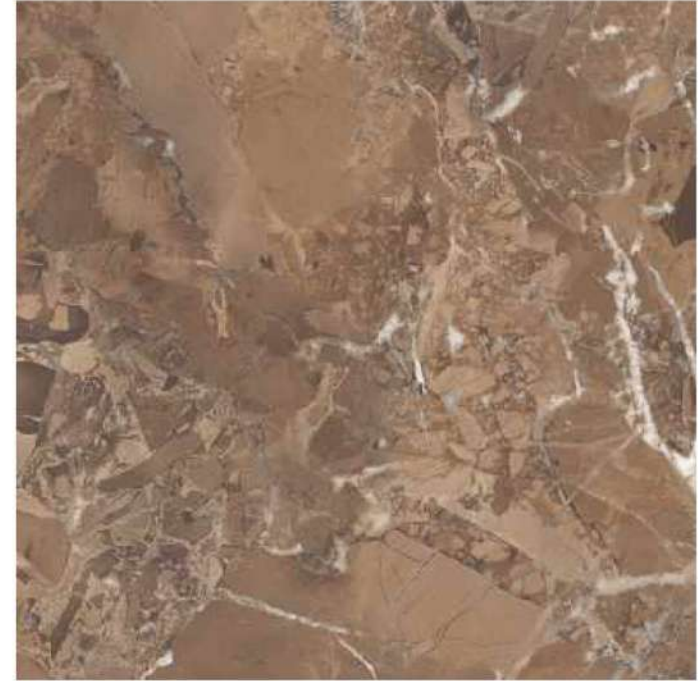

MELIBEA BROWN
HIGH GLOSS FINISH

EURO PALLET PACKING

Size	Pcs. Per Box	Sq. Mtr. Per Box	Sq. Ft. Per Box	Weight Per Box In Kgs. (approx)	Sq. Mtr. Per Container	Total Boxes Per Container	Boxes Per Pallet	Total Pallets Per Cont	Thickness (mm) (approx)	Weight / CTN (approx)
60x60cm	4 pcs.	1.44	15.5	27.5	1440.00	1000	50	20	9.00	27500