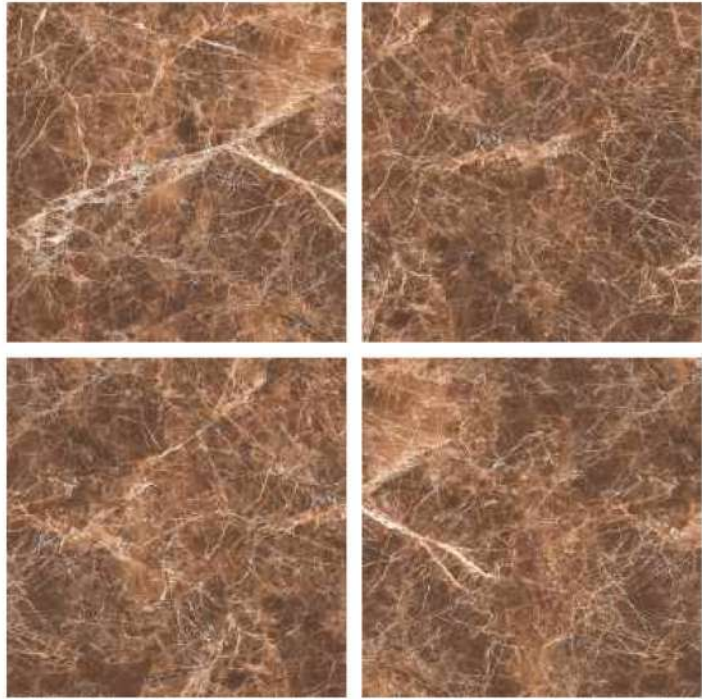

GLAZED
VITRIFIED TILES
**600x
600mm**

Random Face