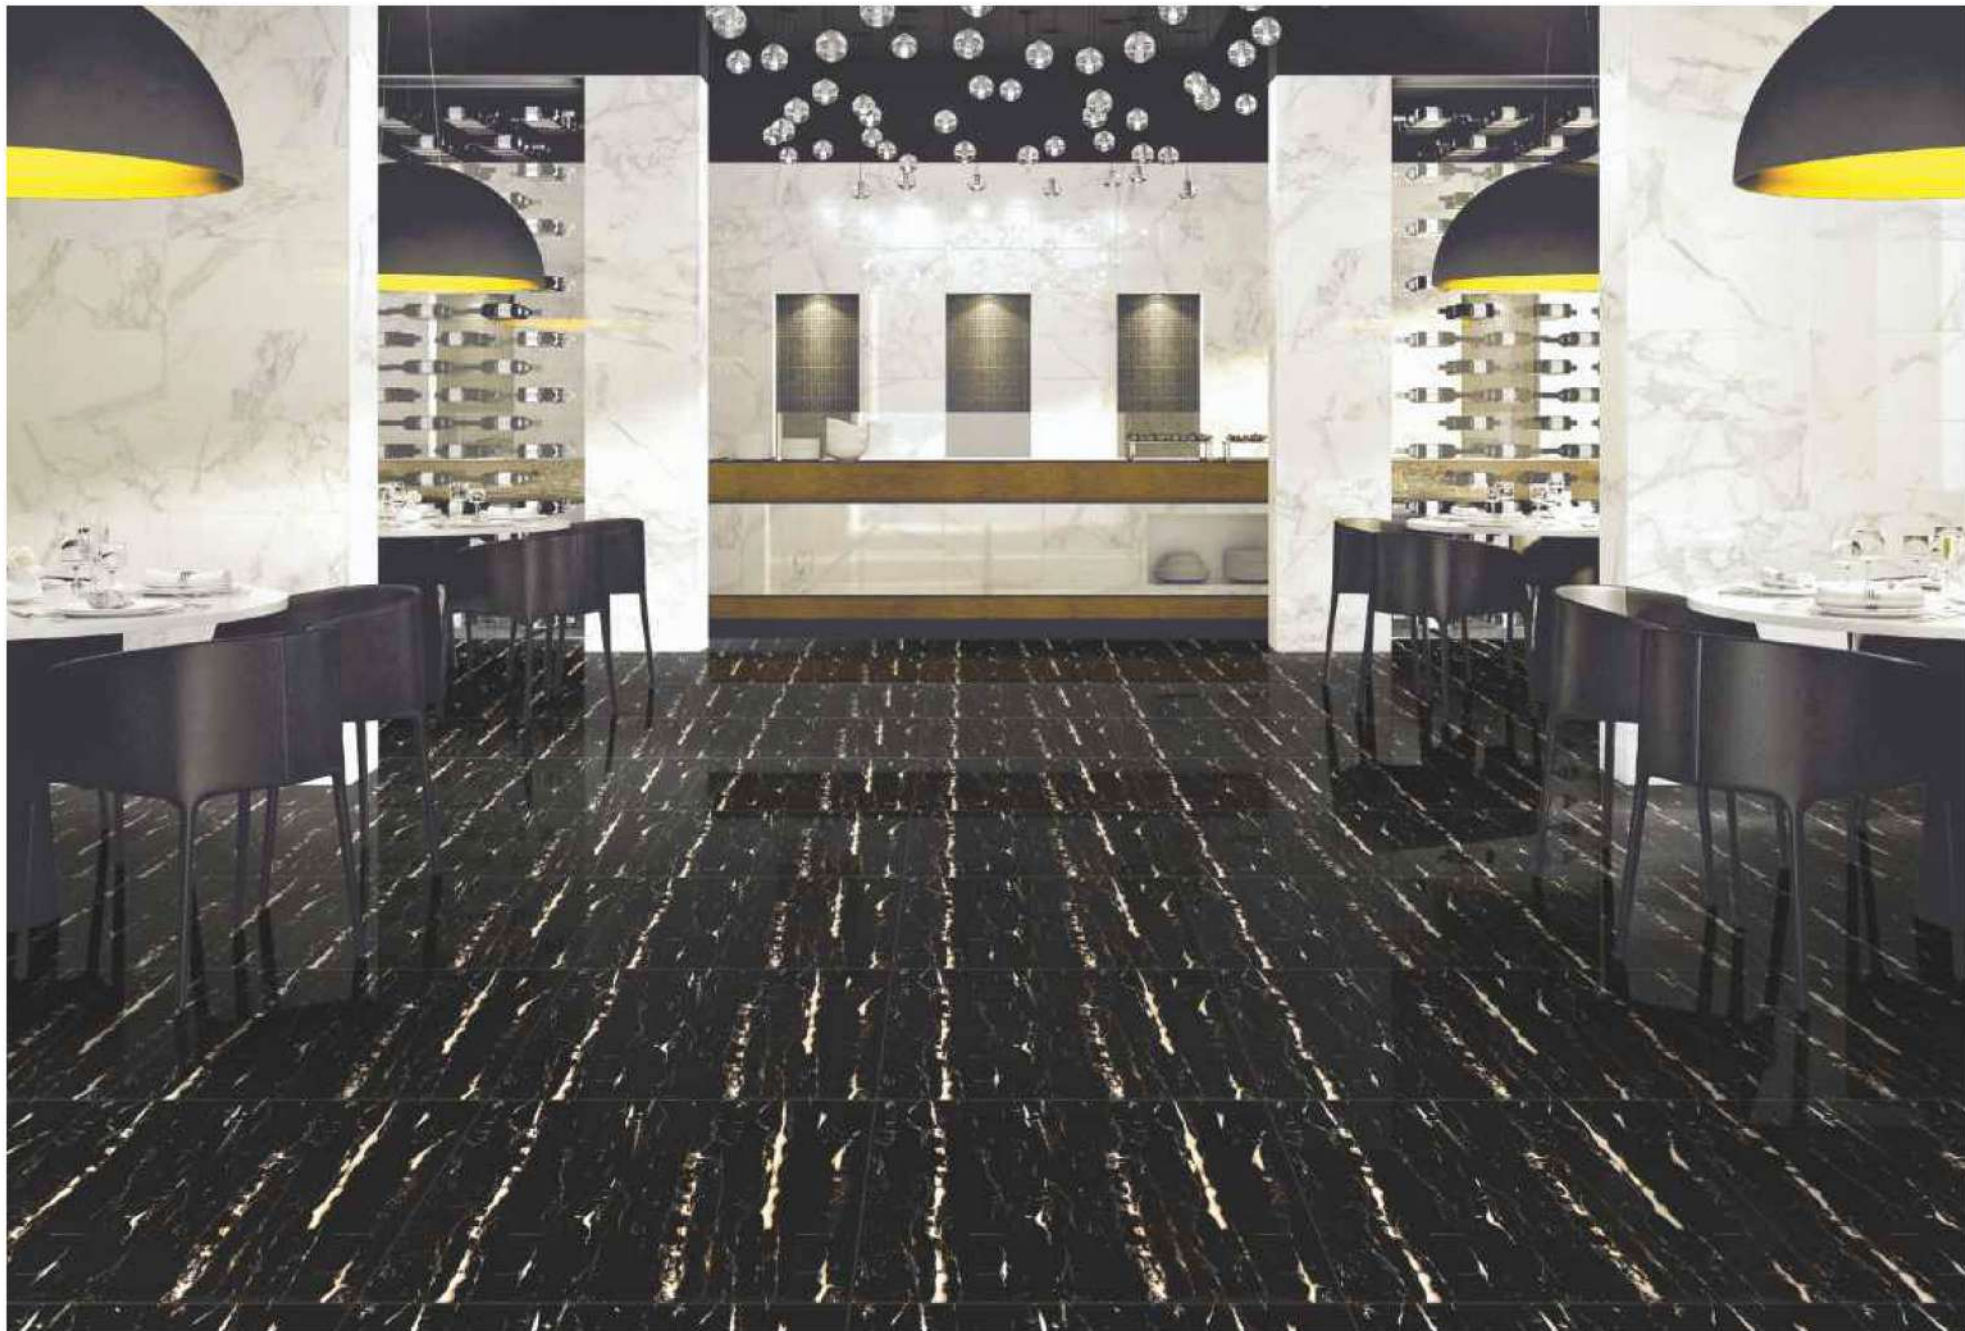

GLAZED  
VITRIFIED TILES  
**600x  
600mm**

**SPARTEN**<sup>TM</sup>  
MARVELOUS MARBLE

Random Face

**OXELL BROWN**  
HIGH GLOSS FINISH

**EURO PALLET PACKING**

Size	Pcs. Per Box	Sq. Mtr. Per Box	Sq. Ft. Per Box	Weight Per Box In Kgs. (approx)	Sq. Mtr. Per Container	Total Boxes Per Container	Boxes Per Pallet	Total Pallets Per Cont	Thickness (mm) (approx)	Weight / CTN (approx)
60x60cm	4 pcs.	1.44	15.5	27.5	1440.00	1000	50	20	9.00	27500