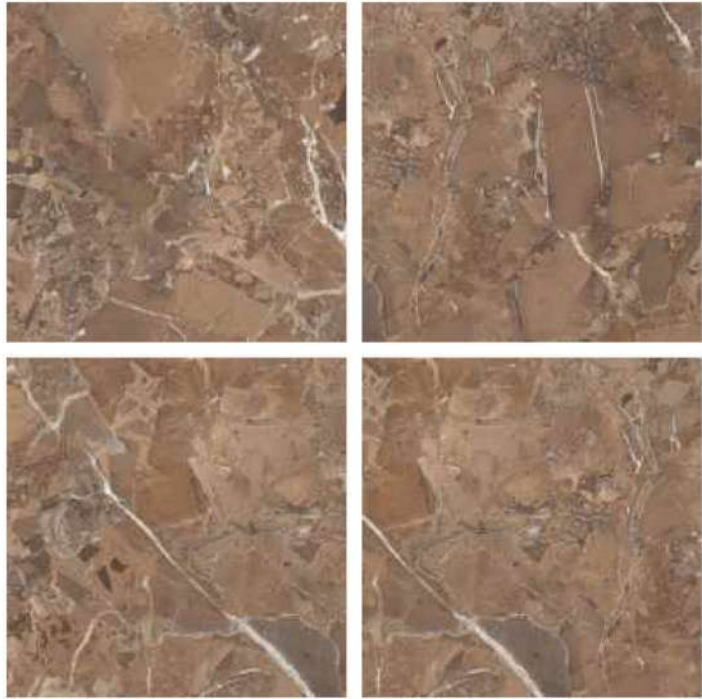

GLAZED
VITRIFIED TILES
**600x
600mm**

Random Face