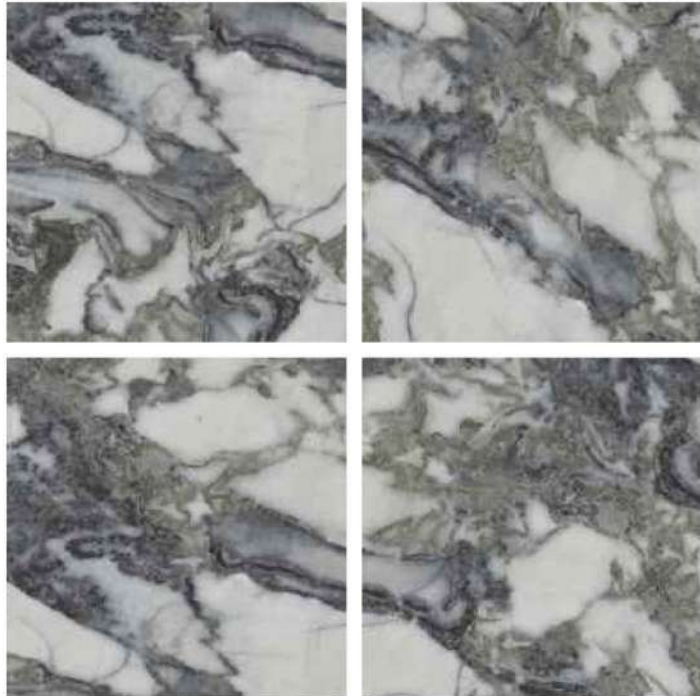

GLAZED
VITRIFIED TILES
**600x
600mm**

Random Face