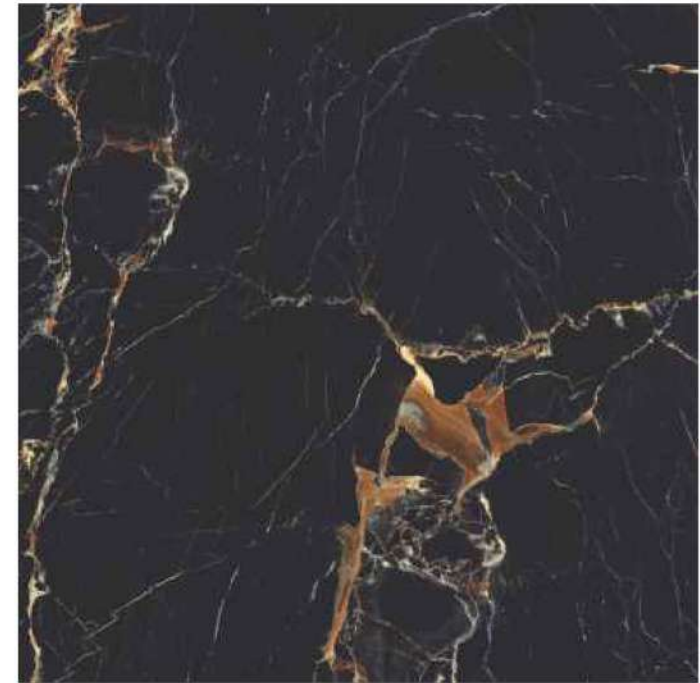

AMAIIKA BLACK

HIGH GLOSS FINISH

EURO PALLET PACKING

Size	Pcs. Per Box	Sq. Mtr. Per Box	Sq. Ft. Per Box	Weight Per Box In Kgs. (approx)	Sq. Mtr. Per Container	Total Boxes Per Container	Boxes Per Pallet	Total Pallets Per Cont	Thickness (mm) (approx)	Weight / CTN (approx)
60x60cm	4 pcs.	1.44	15.5	27.5	1440.00	1000	50	20	9.00	27500