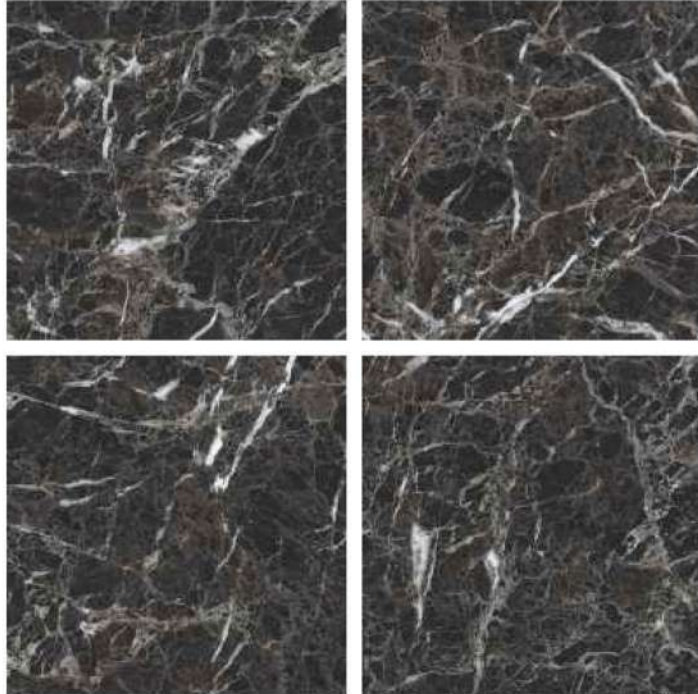

GLAZED
VITRIFIED TILES
**600x
600mm**

SPARTEN™
MARVELOUS MARBLE

Random Face