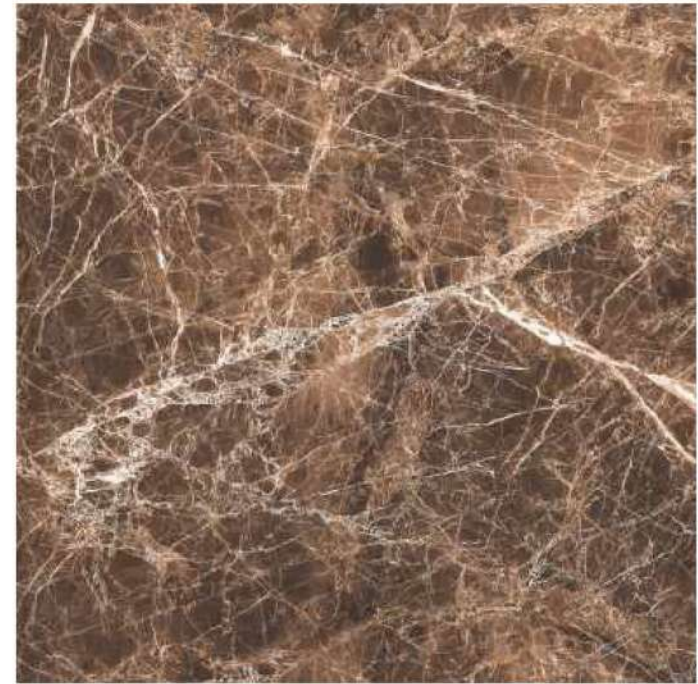

COSMO CAFE
HIGH GLOSS FINISH

EURO PALLET PACKING

Size	Pcs. Per Box	Sq. Mtr. Per Box	Sq. Ft. Per Box	Weight Per Box In Kgs. (approx)	Sq. Mtr. Per Container	Total Boxes Per Container	Boxes Per Pallet	Total Pallets Per Cont	Thickness (mm) (approx)	Weight / CTN (approx)
60x60cm	4 pcs.	1.44	15.5	27.5	1440.00	1000	50	20	9.00	27500