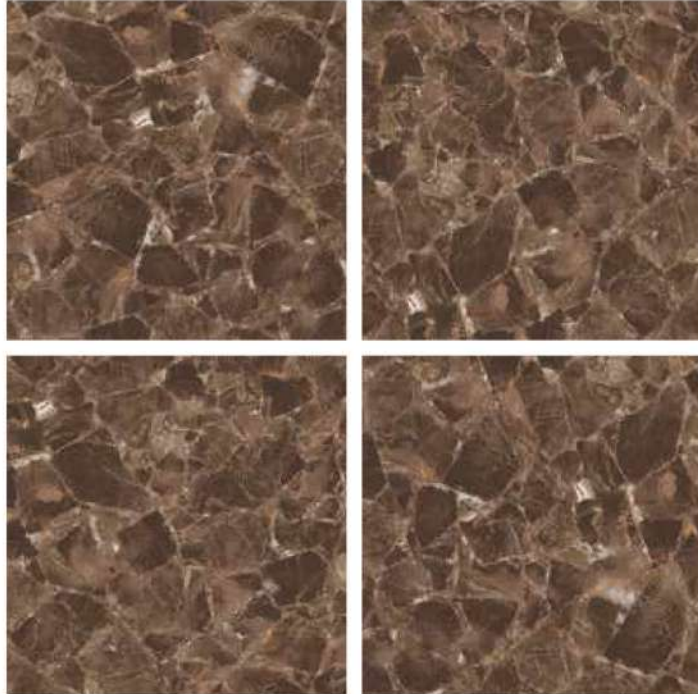

GLAZED
VITRIFIED TILES

600x
600mm

SPARTEN^{TM}
MARVELOUS MARBLE

Random Face