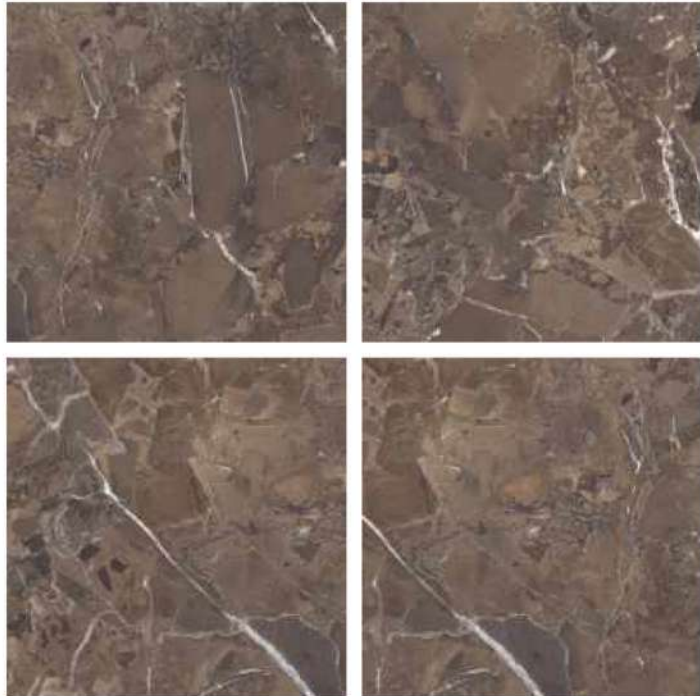

GLAZED
VITRIFIED TILES
**600x
600mm**

Random Face