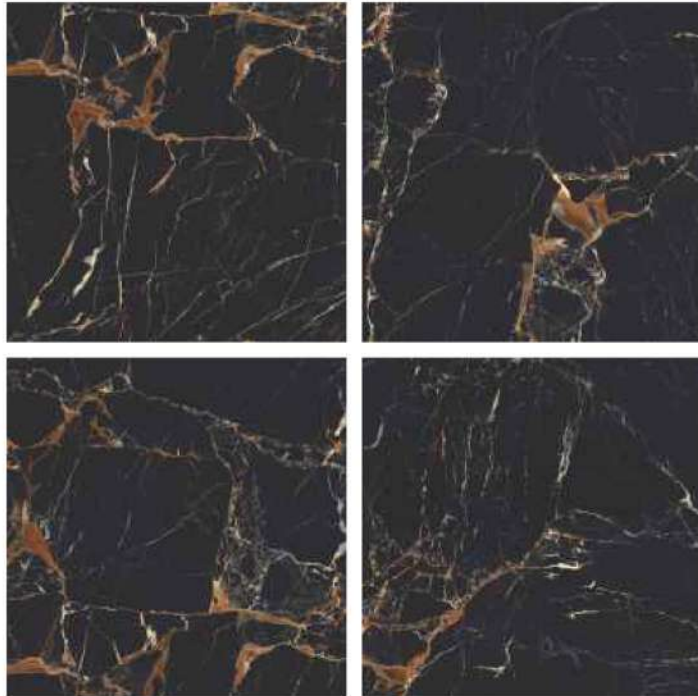

GLAZED
VITRIFIED TILES
**600x
600mm**

Random Face