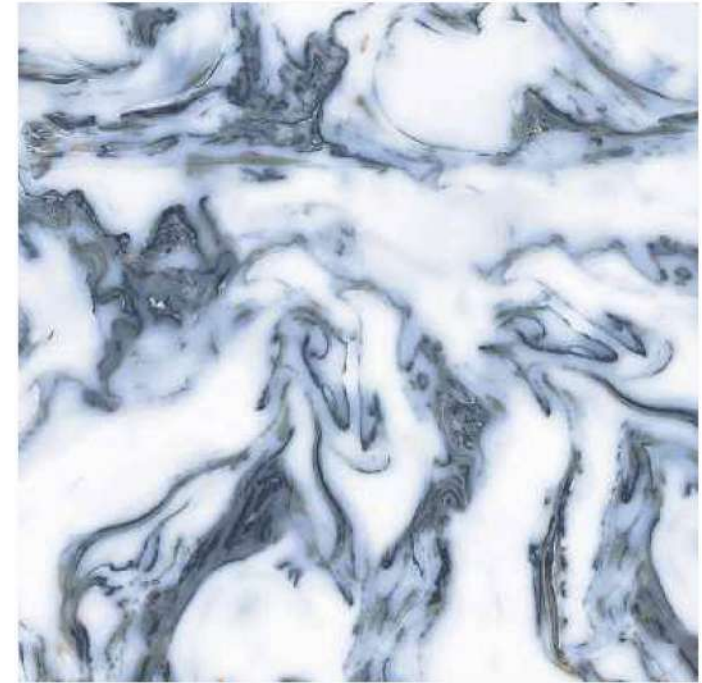

VISTA BLUE
HIGH GLOSS FINISH

EURO PALLET PACKING

Size	Pcs. Per Box	Sq. Mtr. Per Box	Sq. Ft. Per Box	Weight Per Box In Kgs. (approx)	Sq. Mtr. Per Container	Total Boxes Per Container	Boxes Per Pallet	Total Pallets Per Cont	Thickness (mm) (approx)	Weight / CTN (approx)
60x60cm	4 pcs.	1.44	15.5	27.5	1440.00	1000	50	20	9.00	27500