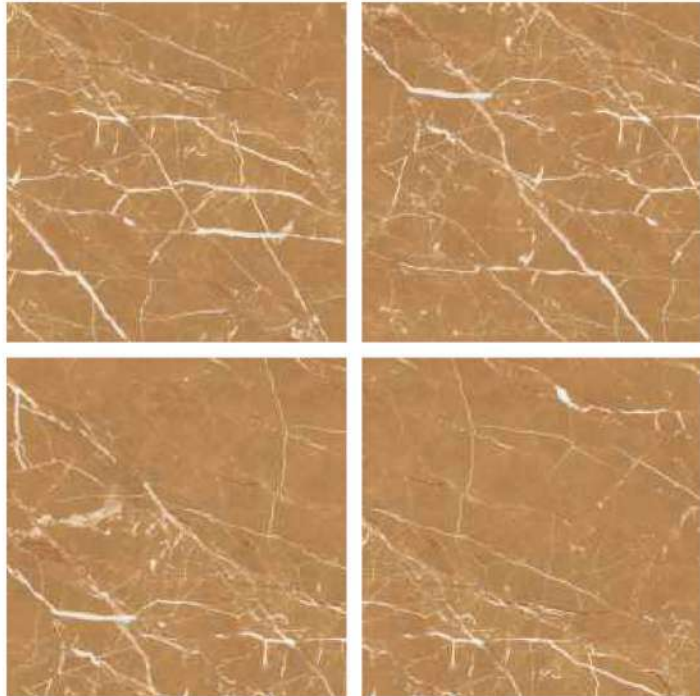

GLAZED
VITRIFIED TILES
**600x
600mm**

Random Face