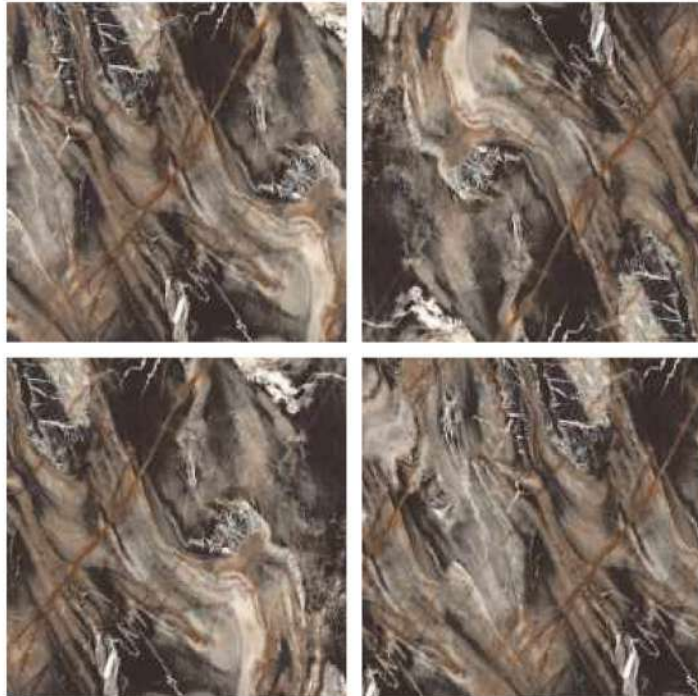

GLAZED
VITRIFIED TILES
**600x
600mm**

Random Face