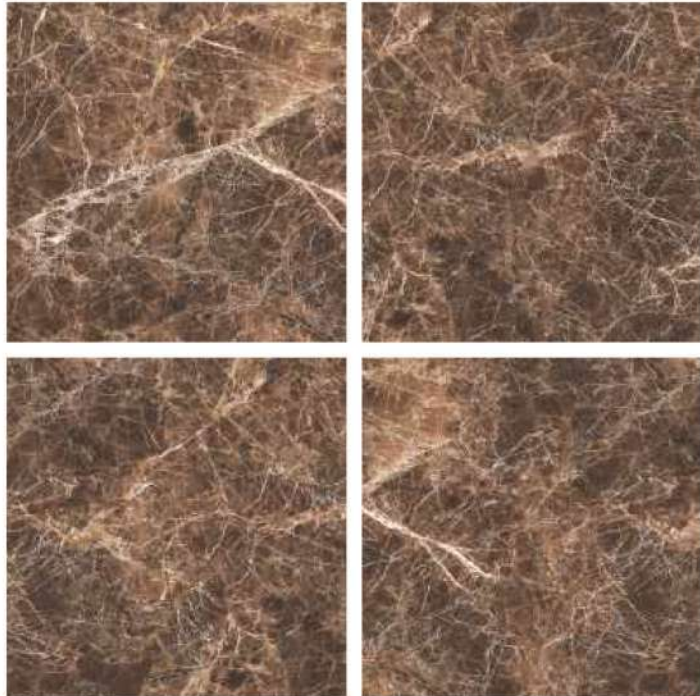

GLAZED
VITRIFIED TILES
**600x
600mm**

Random Face