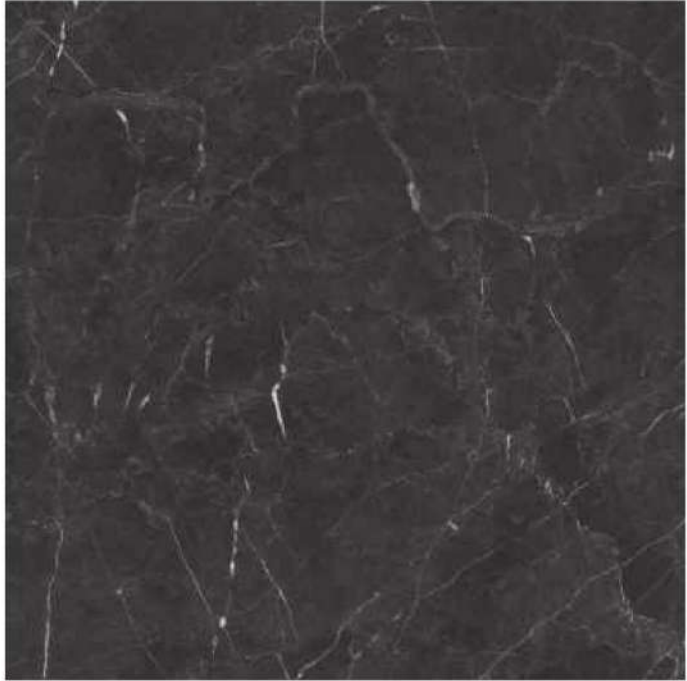

EURO PALLET PACKING

Size	Pcs. Per Box	Sq. Mtr. Per Box	Sq. Ft. Per Box	Weight Per Box In Kgs. (approx)	Sq. Mtr. Per Container	Total Boxes Per Container	Boxes Per Pallet	Total Pallets Per Cont	Thickness (mm) (approx)	Weight / CTN (approx)
60x60cm	4 pcs.	1.44	15.5	27.5	1440.00	1000	50	20	9.00	27500