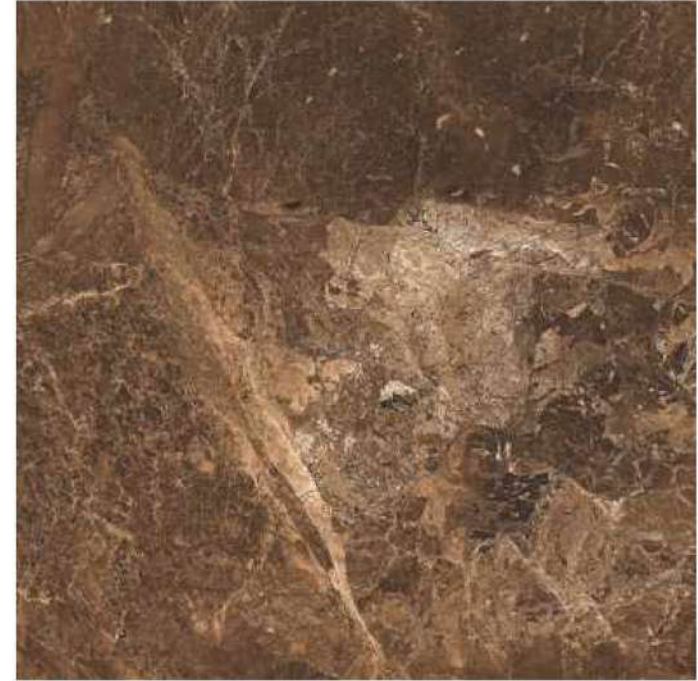

PREZZO BROWN
HIGH GLOSS FINISH

EURO PALLET PACKING

Size	Pcs. Per Box	Sq. Mtr. Per Box	Sq. Ft. Per Box	Weight Per Box In Kgs. (approx)	Sq. Mtr. Per Container	Total Boxes Per Container	Boxes Per Pallet	Total Pallets Per Cont	Thickness (mm) (approx)	Weight / CTN (approx)
60x60cm	4 pcs.	1.44	15.5	27.5	1440.00	1000	50	20	9.00	27500