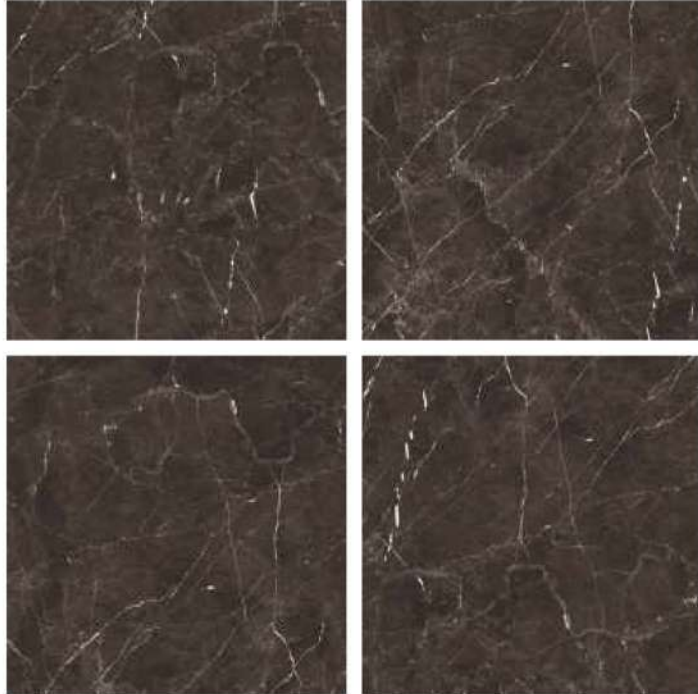

GLAZED  
VITRIFIED TILES  
**600x  
600mm**

**SPARTEN**<sup>TM</sup>  
MARVELOUS MARBLE

Random Face

**OXELL BROWN**  
HIGH GLOSS FINISH

**EURO PALLET PACKING**

Size	Pcs. Per Box	Sq. Mtr. Per Box	Sq. Ft. Per Box	Weight Per Box In Kgs. (approx)	Sq. Mtr. Per Container	Total Boxes Per Container	Boxes Per Pallet	Total Pallets Per Cont	Thickness (mm) (approx)	Weight / CTN (approx)
60x60cm	4 pcs.	1.44	15.5	27.5	1440.00	1000	50	20	9.00	27500