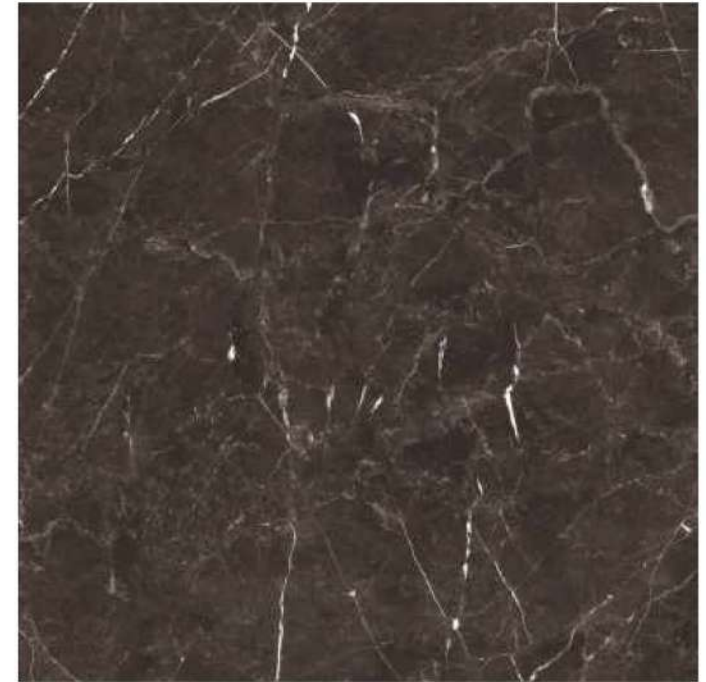

GLAZED  
VITRIFIED TILES  
**600x  
600mm**

**SPARTEN**<sup>TM</sup>  
MARVELOUS MARBLE

Random Face

**OXELL BROWN**  
HIGH GLOSS FINISH

**EURO PALLET PACKING**

Size	Pcs. Per Box	Sq. Mtr. Per Box	Sq. Ft. Per Box	Weight Per Box In Kgs. (approx)	Sq. Mtr. Per Container	Total Boxes Per Container	Boxes Per Pallet	Total Pallets Per Cont	Thickness (mm) (approx)	Weight / CTN (approx)
60x60cm	4 pcs.	1.44	15.5	27.5	1440.00	1000	50	20	9.00	27500