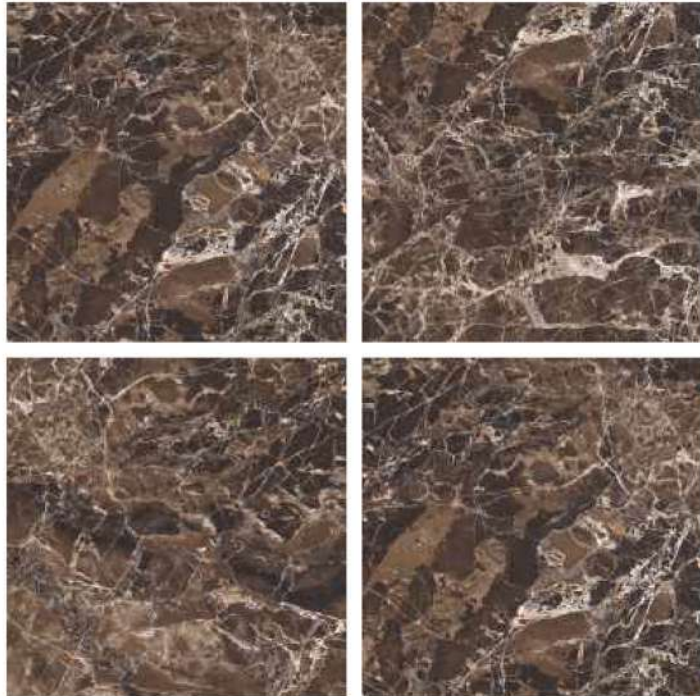

GLAZED
VITRIFIED TILES
**600x
600mm**

Random Face