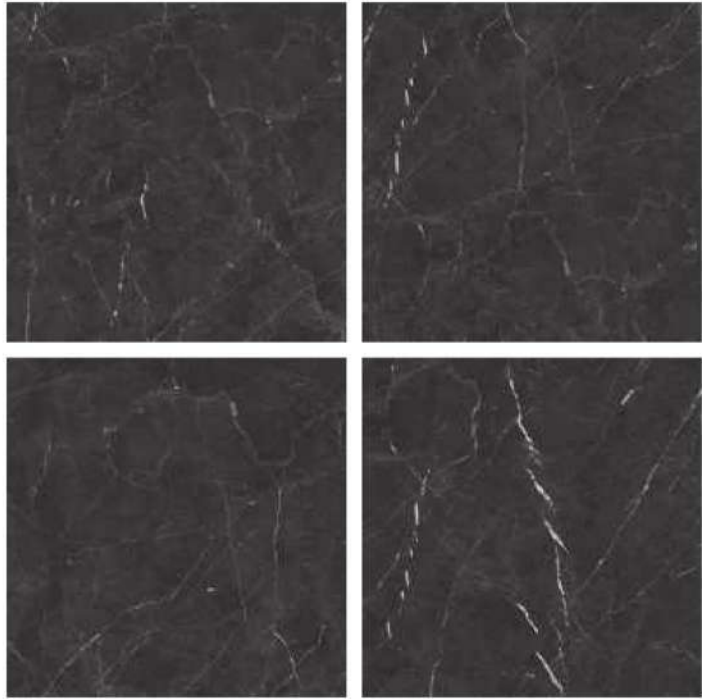

GLAZED
VITRIFIED TILES
**600x
600mm**

Random Face