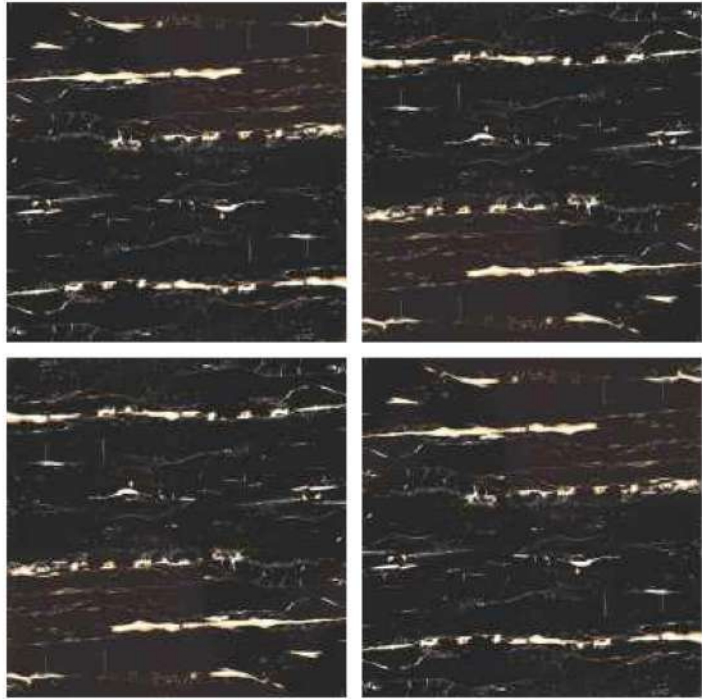

GLAZED
VITRIFIED TILES
**600x
600mm**

Random Face