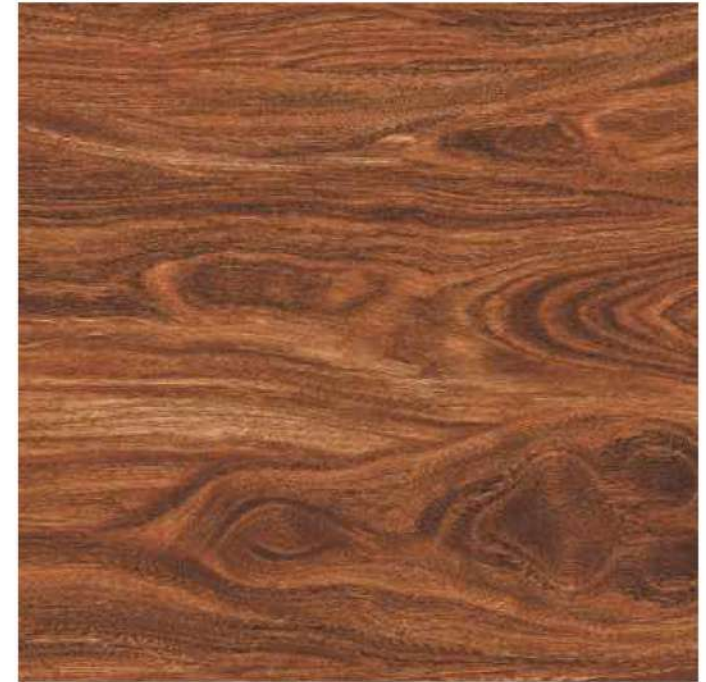

GLAZED  
VITRIFIED TILES  
**600x  
600mm**

**SPARTEN**<sup>TM</sup>  
MARVELOUS MARBLE

Random Face

**SUPREME BROWN**

**HIGH GLOSS** FINISH

**EURO PALLET PACKING**

Size	Pcs. Per Box	Sq. Mtr. Per Box	Sq. Ft. Per Box	Weight Per Box In Kgs. (approx)	Sq. Mtr. Per Container	Total Boxes Per Container	Boxes Per Pallet	Total Pallets Per Cont	Thickness (mm) (approx)	Weight / CTN (approx)
60x60cm	4 pcs.	1.44	15.5	27.5	1440.00	1000	50	20	9.00	27500