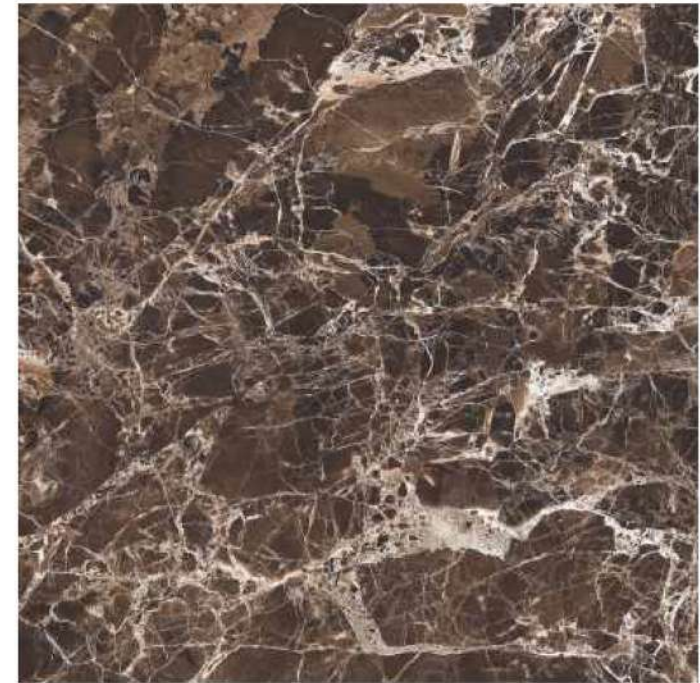

NEO EMPERA BROWN
HIGH GLOSS FINISH

EURO PALLET PACKING

Size	Pcs. Per Box	Sq. Mtr. Per Box	Sq. Ft. Per Box	Weight Per Box In Kgs. (approx)	Sq. Mtr. Per Container	Total Boxes Per Container	Boxes Per Pallet	Total Pallets Per Cont	Thickness (mm) (approx)	Weight / CTN (approx)
60x60cm	4 pcs.	1.44	15.5	27.5	1440.00	1000	50	20	9.00	27500