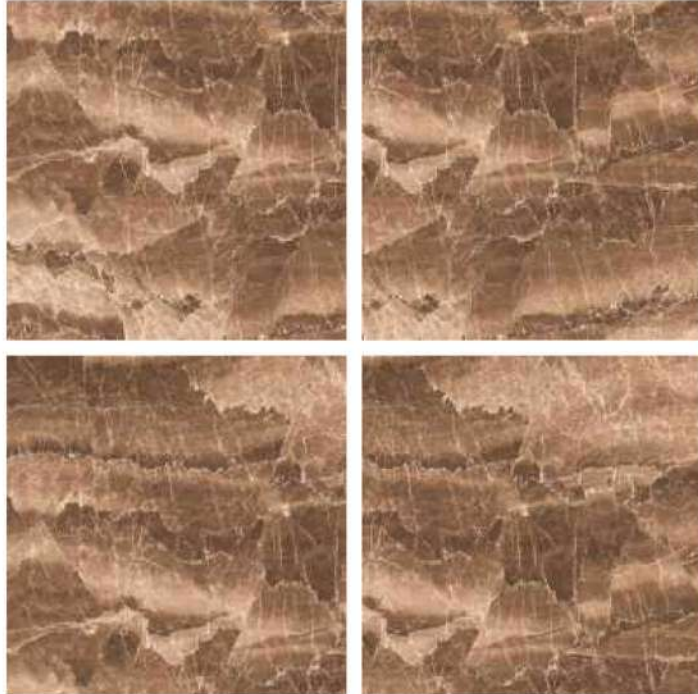

GLAZED
VITRIFIED TILES
**600x
600mm**

SPARTEN^{TM}
MARVELOUS MARBLE

Random Face