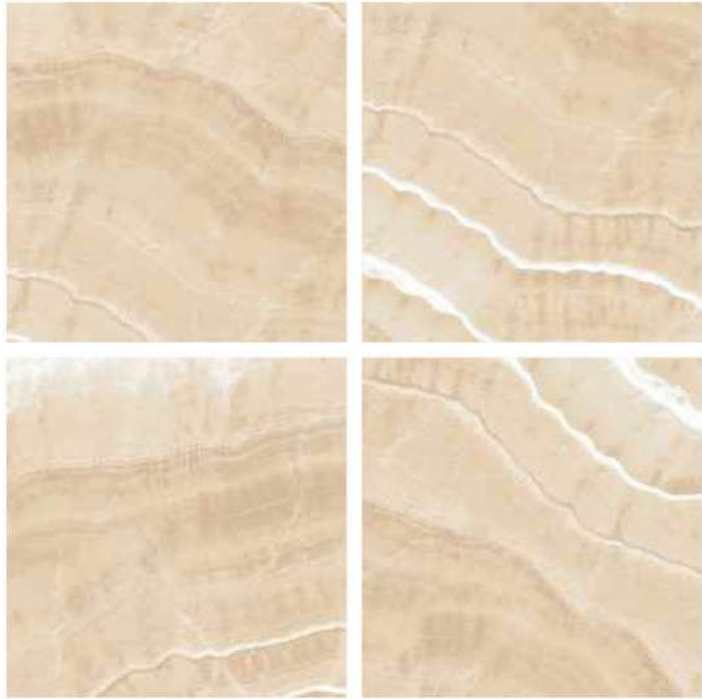

GLAZED
VITRIFIED TILES
**600x
600mm**

Random Face