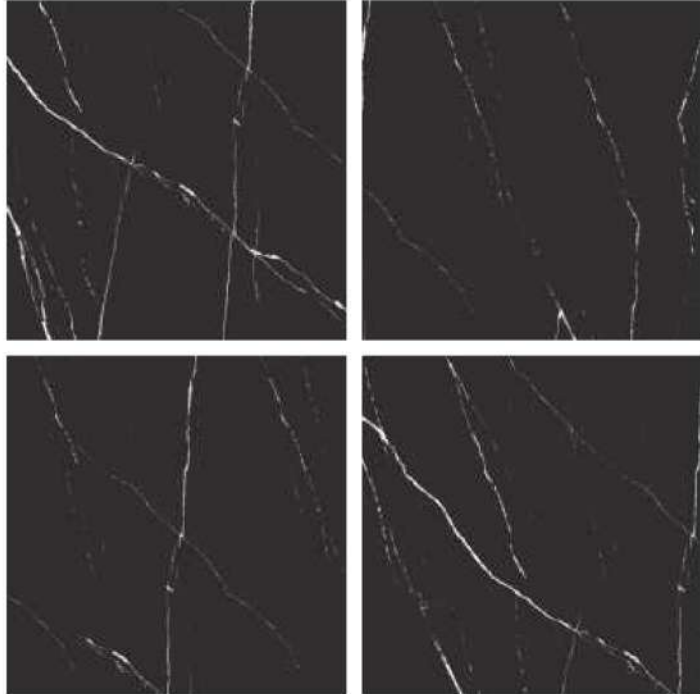

GLAZED
VITRIFIED TILES
**600x
600mm**

SPARTEN^{TM}
MARVELOUS MARBLE

Random Face