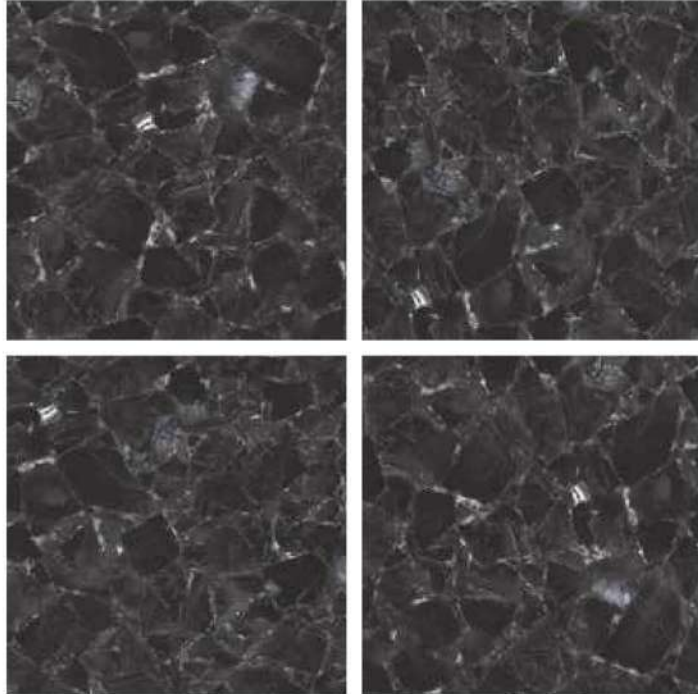

GLAZED
VITRIFIED TILES
**600x
600mm**

SPARTEN™
MARVELOUS MARBLE

Random Face