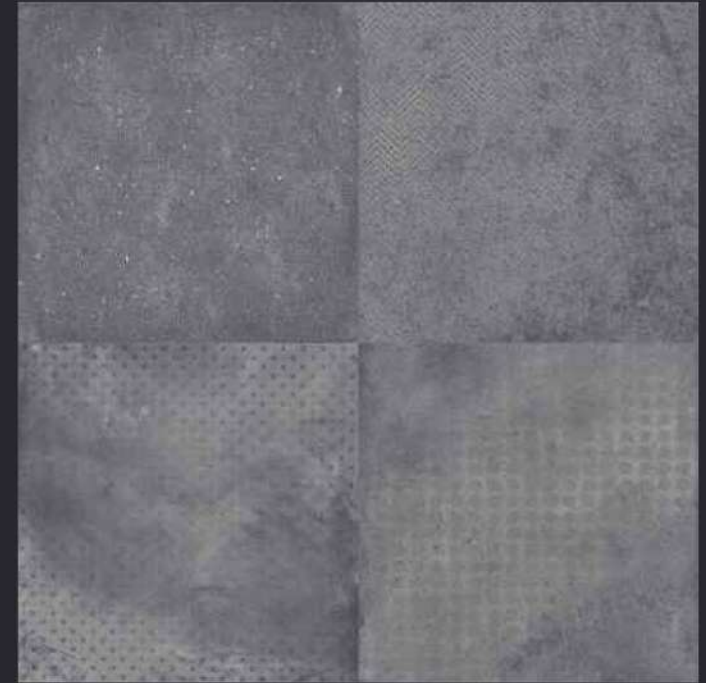

GLAZED
VITRIFIED TILES

600x
600mm

SPARTEN™
MARVELOUS MARBLE

MAGNUS GRAPHITE DECOR (CARVING)
RUSTIC FINISH

EURO PALLET PACKING

Size	Pcs. Per Box	Sq. Mtr. Per Box	Sq. Ft. Per Box	Weight Per Box In Kgs. (approx)	Sq. Mtr. Per Container	Total Boxes Per Container	Boxes Per Pallet	Total Pallets Per Cont	Thickness (mm) (approx)	Weight / CTN (approx)
60x60cm	4 pcs.	1.44	15.5	27.5	1440.00	1000	50	20	9.00	27500