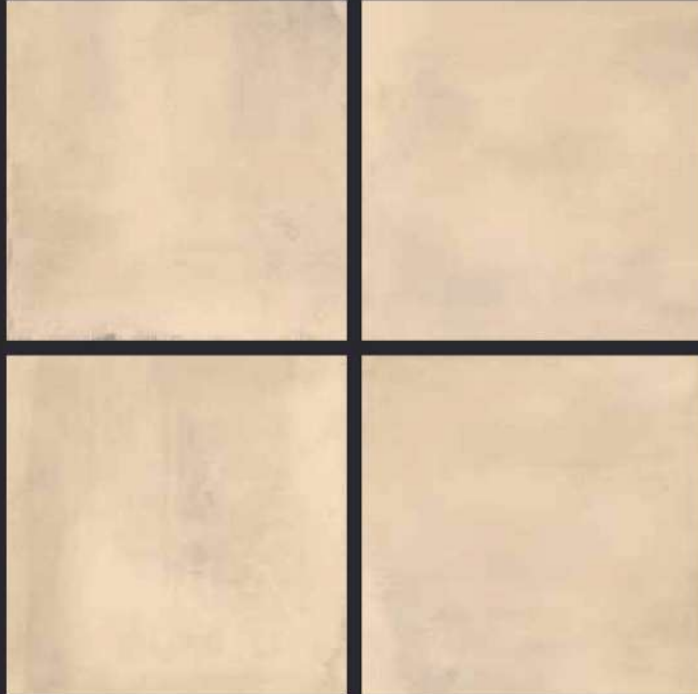

GLAZED
VITRIFIED TILES

600x
600mm

SPARTEN™
MARVELOUS MARBLE

Random Face