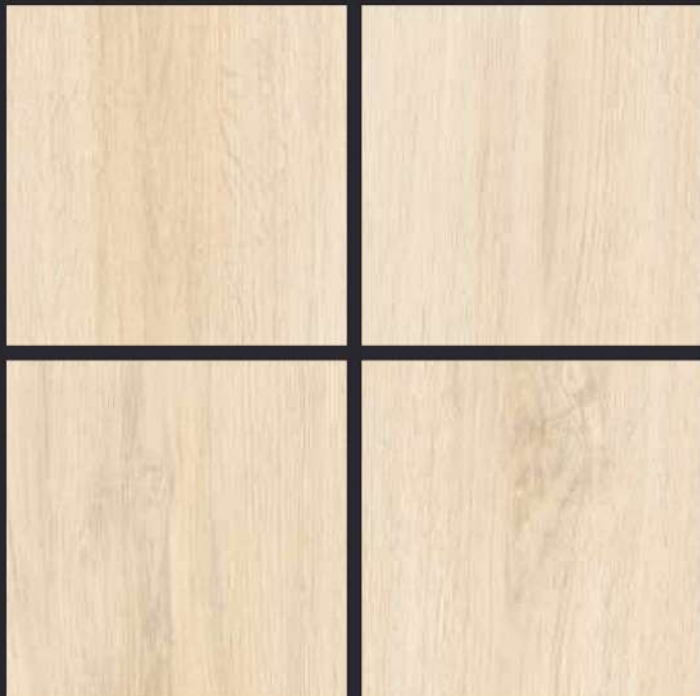

GLAZED
VITRIFIED TILES

600x
600mm

SPARTEN™
MARVELOUS MARBLE

Random Face