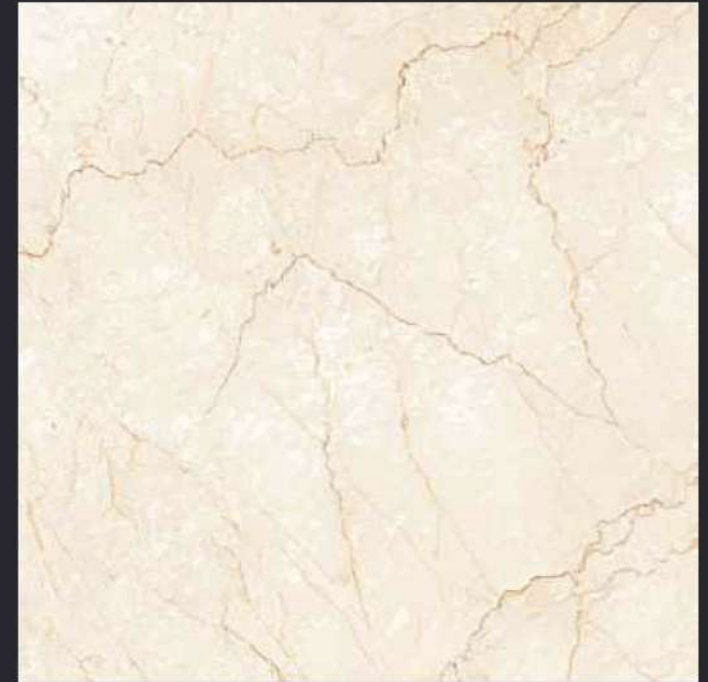

CRAFT BOTTOCHINO CREMA (CARVING)
RUSTIC FINISH

EURO PALLET PACKING

Size	Pcs. Per Box	Sq. Mtr. Per Box	Sq. Ft. Per Box	Weight Per Box In Kgs. (approx)	Sq. Mtr. Per Container	Total Boxes Per Container	Boxes Per Pallet	Total Pallets Per Cont	Thickness (mm) (approx)	Weight / CTN (approx)
60x60cm	4 pcs.	1.44	15.5	27.5	1440.00	1000	50	20	9.00	27500