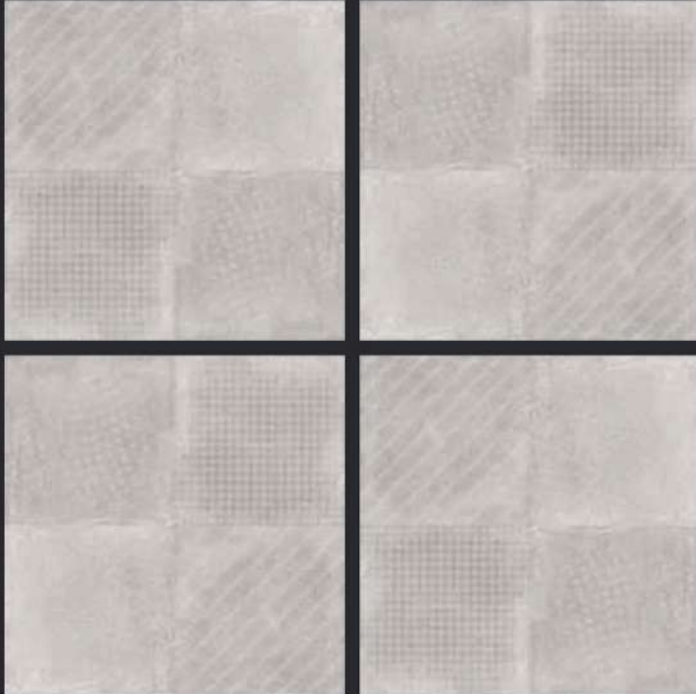

GLAZED
VITRIFIED TILES

600x
600mm

SPARTEN™
MARVELOUS MARBLE

GEO CEMENTO DECOR (CARVING)

RUSTIC FINISH

EURO PALLET PACKING

Size	Pcs. Per Box	Sq. Mtr. Per Box	Sq. Ft. Per Box	Weight Per Box In Kgs. (approx)	Sq. Mtr. Per Container	Total Boxes Per Container	Boxes Per Pallet	Total Pallets Per Cont	Thickness (mm) (approx)	Weight / CTN (approx)
60x60cm	4 pcs.	1.44	15.5	27.5	1440.00	1000	50	20	9.00	27500