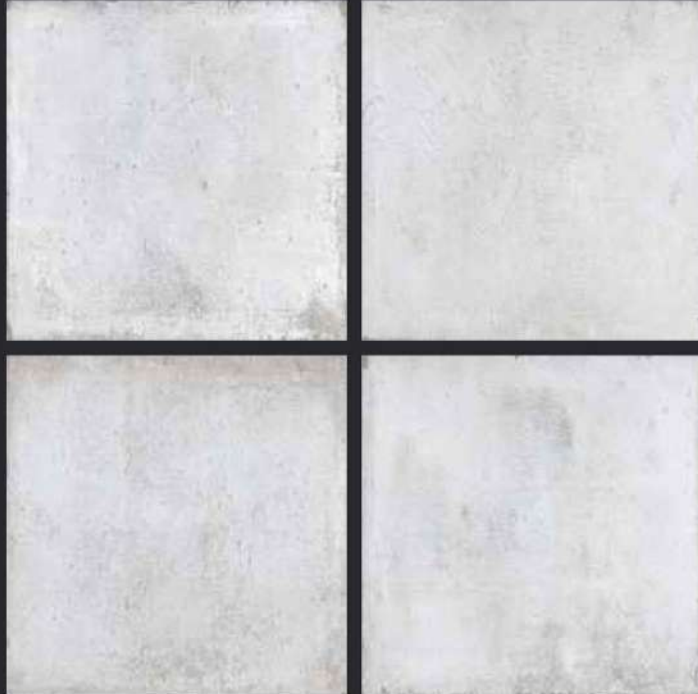

GLAZED
VITRIFIED TILES
**600x
600mm**

SPARTEN™
MARVELOUS MARBLE

Random Face