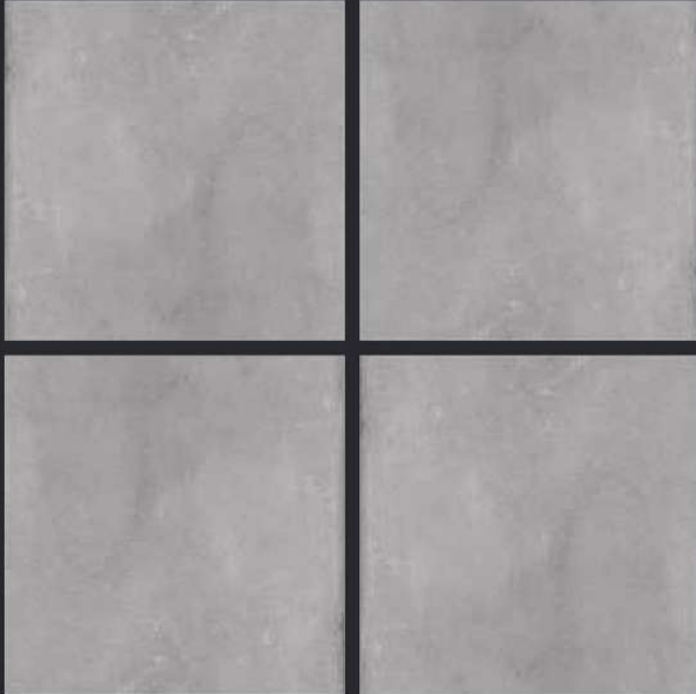

GLAZED  
VITRIFIED TILES

600x  
600mm

SPARTEN™  
MARVELOUS MARBLE

PLUTO GRIS COLOUR

RUSTIC FINISH