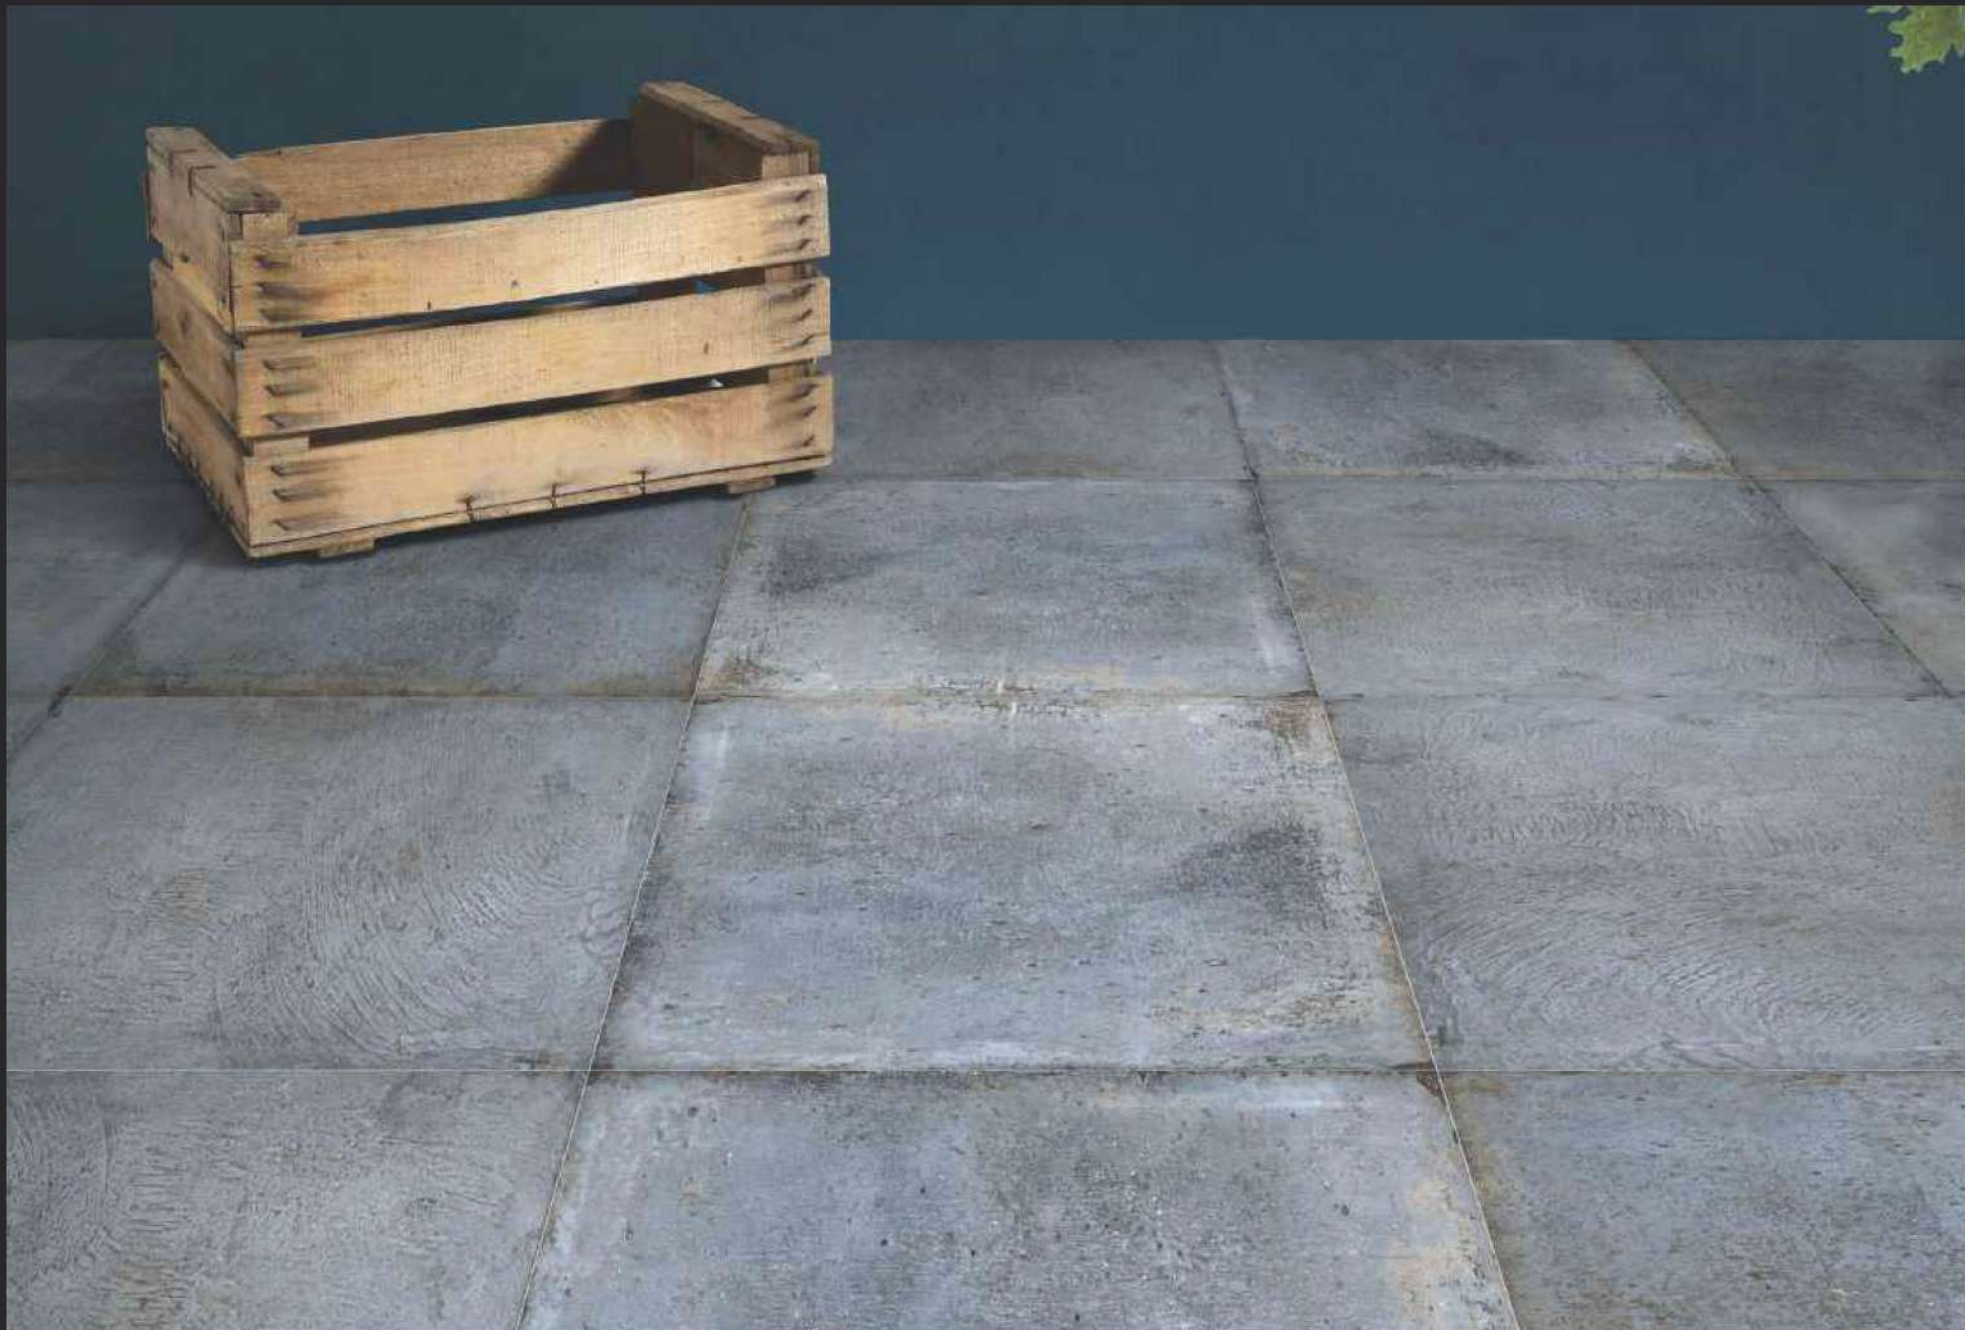

GLAZED  
VITRIFIED TILES

600x  
600mm

**SPARTEN**<sup>TM</sup>  
MARVELOUS MARBLE

Random Face

**AVENUE MARENGO**

**RUSTIC FINISH**

**EURO PALLET PACKING**

Size	Pcs. Per Box	Sq. Mtr. Per Box	Sq. Ft. Per Box	Weight Per Box In Kgs. (approx)	Sq. Mtr. Per Container	Total Boxes Per Container	Boxes Per Pallet	Total Pallets Per Cont	Thickness (mm) (approx)	Weight / CTN (approx)
60x60cm	4 pcs.	1.44	15.5	27.5	1440.00	1000	50	20	9.00	27500