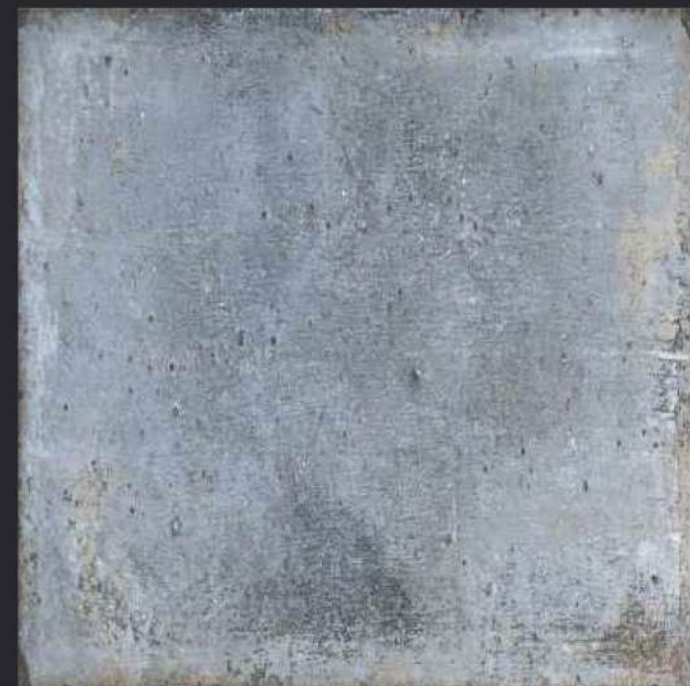

GLAZED  
VITRIFIED TILES

600x  
600mm

**SPARTEN**<sup>TM</sup>  
MARVELOUS MARBLE

Random Face

**AVENUE MARENGO**

**RUSTIC FINISH**

**EURO PALLET PACKING**

Size	Pcs. Per Box	Sq. Mtr. Per Box	Sq. Ft. Per Box	Weight Per Box In Kgs. (approx)	Sq. Mtr. Per Container	Total Boxes Per Container	Boxes Per Pallet	Total Pallets Per Cont	Thickness (mm) (approx)	Weight / CTN (approx)
60x60cm	4 pcs.	1.44	15.5	27.5	1440.00	1000	50	20	9.00	27500