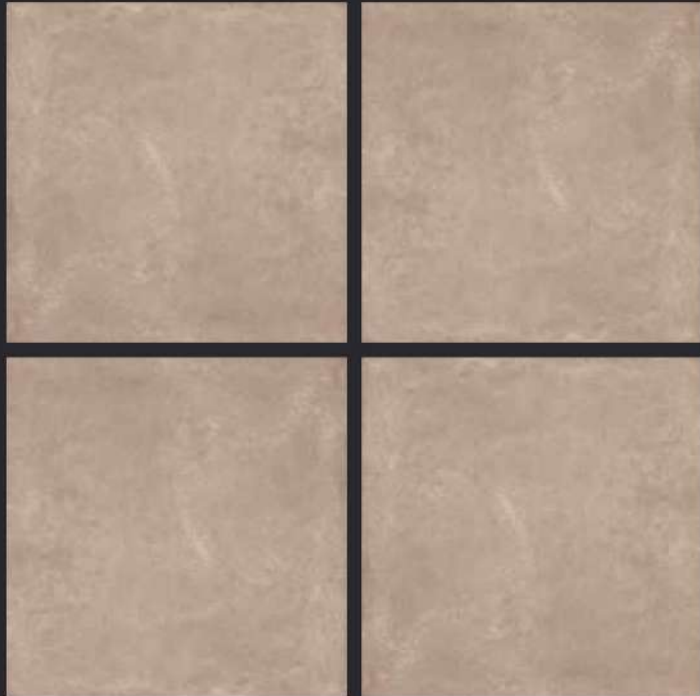

GLAZED
VITRIFIED TILES

600x
600mm

SPARTEN™
MARVELOUS MARBLE

GEO BROWN COLOUR

RUSTIC FINISH

EURO PALLET PACKING

Size	Pcs. Per Box	Sq. Mtr. Per Box	Sq. Ft. Per Box	Weight Per Box In Kgs. (approx)	Sq. Mtr. Per Container	Total Boxes Per Container	Boxes Per Pallet	Total Pallets Per Cont	Thickness (mm) (approx)	Weight / CTN (approx)
60x60cm	4 pcs.	1.44	15.5	27.5	1440.00	1000	50	20	9.00	27500