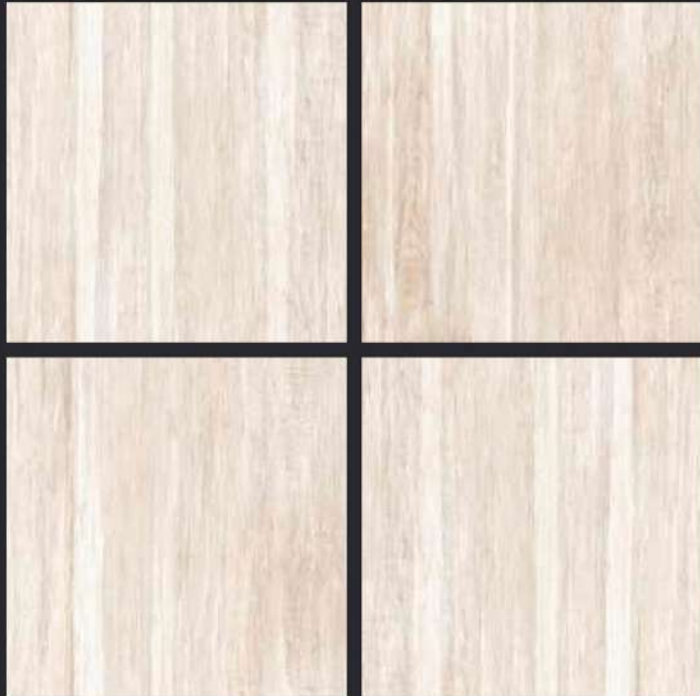

GLAZED
VITRIFIED TILES
**600x
600mm**

Random Face