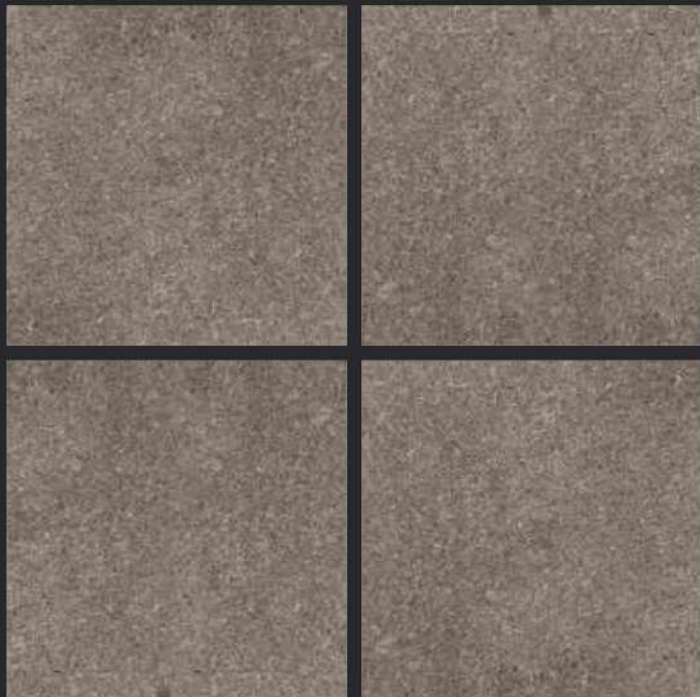

GLAZED  
VITRIFIED TILES

600x  
600mm

SPARTEN™  
MARVELOUS MARBLE

Random Face

HABANA COPPER (CARVING)

RUSTIC FINISH