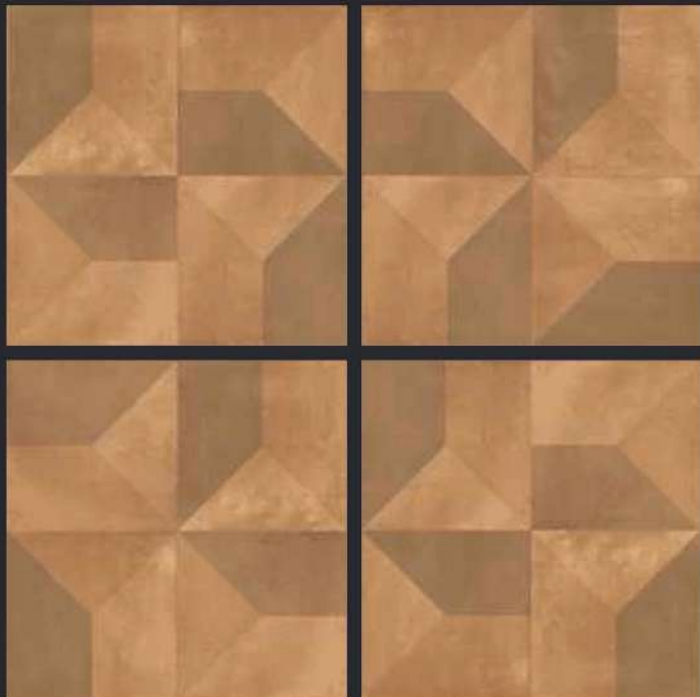

GLAZED
VITRIFIED TILES

600x
600mm

SPARTEN™
MARVELOUS MARBLE

Random Face