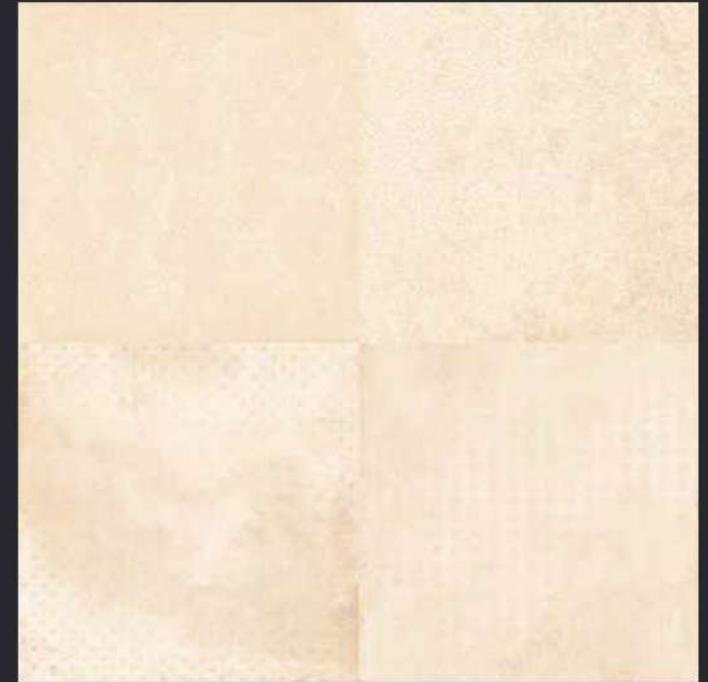

GLAZED
VITRIFIED TILES

600x
600mm

SPARTEN™
MARVELOUS MARBLE

MAGNUS BEIGE DECOR (CARVING)

RUSTIC FINISH

EURO PALLET PACKING

Size	Pcs. Per Box	Sq. Mtr. Per Box	Sq. Ft. Per Box	Weight Per Box In Kgs. (approx)	Sq. Mtr. Per Container	Total Boxes Per Container	Boxes Per Pallet	Total Pallets Per Cont	Thickness (mm) (approx)	Weight / CTN (approx)
60x60cm	4 pcs.	1.44	15.5	27.5	1440.00	1000	50	20	9.00	27500