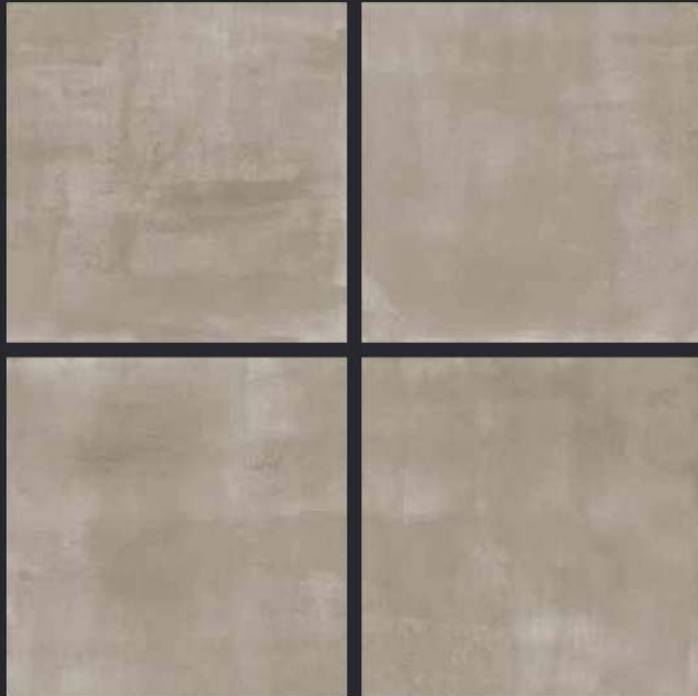

GLAZED
VITRIFIED TILES
**600x
600mm**

SPARTEN^{TM}
MARVELOUS MARBLE

Random Face