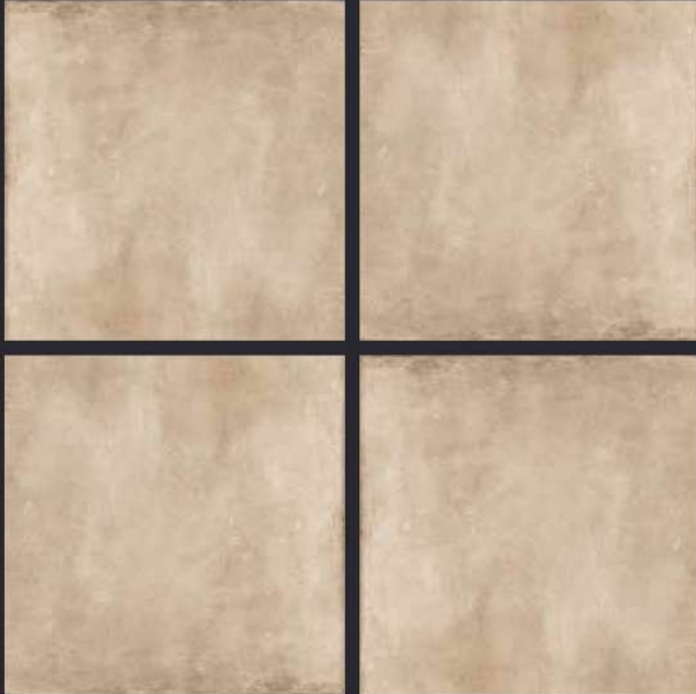

GLAZED  
VITRIFIED TILES

600x  
600mm

SPARTEN™  
MARVELOUS MARBLE

**MAGNUS BROWN COLOUR**  
RUSTIC FINISH