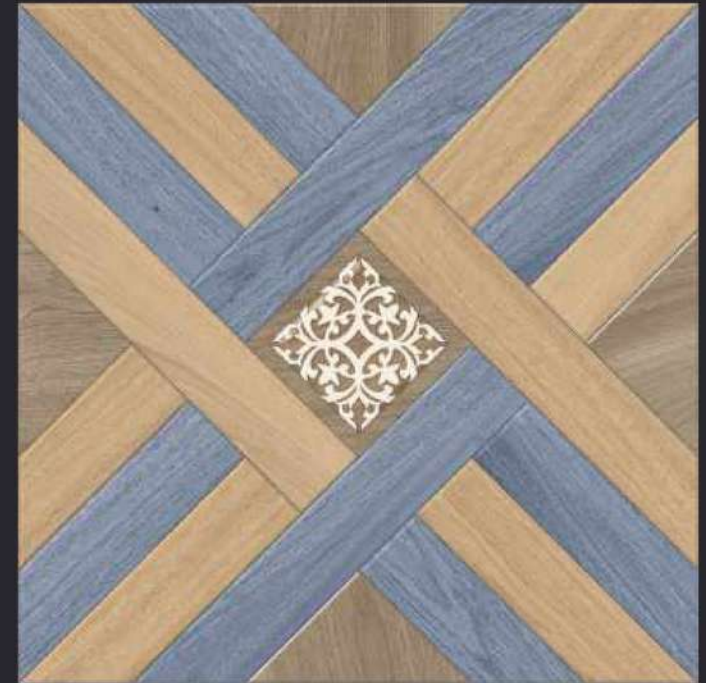

GLAZED
VITRIFIED TILES

600x
600mm

SPARTEN™
MARVELOUS MARBLE

NICOLA BLUE

RUSTIC FINISH

EURO PALLET PACKING

Size	Pcs. Per Box	Sq. Mtr. Per Box	Sq. Ft. Per Box	Weight Per Box In Kgs. (approx)	Sq. Mtr. Per Container	Total Boxes Per Container	Boxes Per Pallet	Total Pallets Per Cont	Thickness (mm) (approx)	Weight / CTN (approx)
60x60cm	4 pcs.	1.44	15.5	27.5	1440.00	1000	50	20	9.00	27500