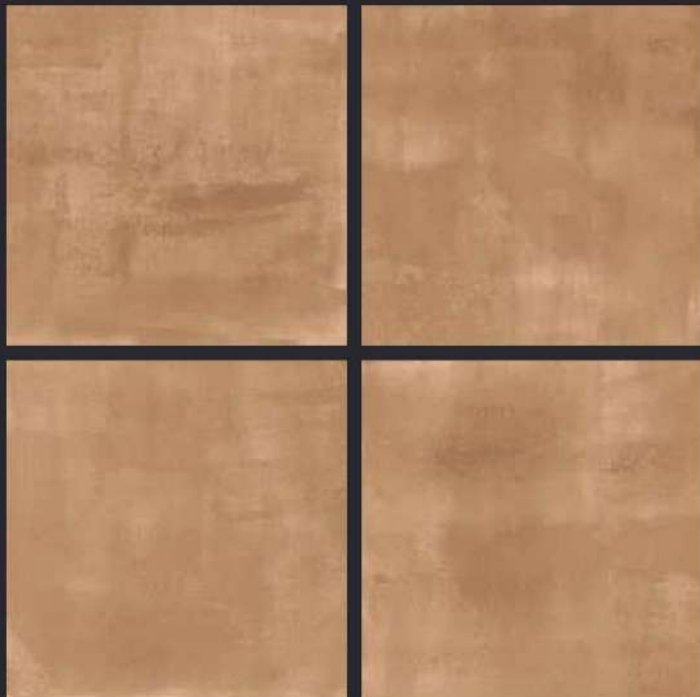

GLAZED  
VITRIFIED TILES

600x  
600mm

SPARTEN™  
MARVELOUS MARBLE

Random Face

AITANA BROWN  
RUSTIC FINISH