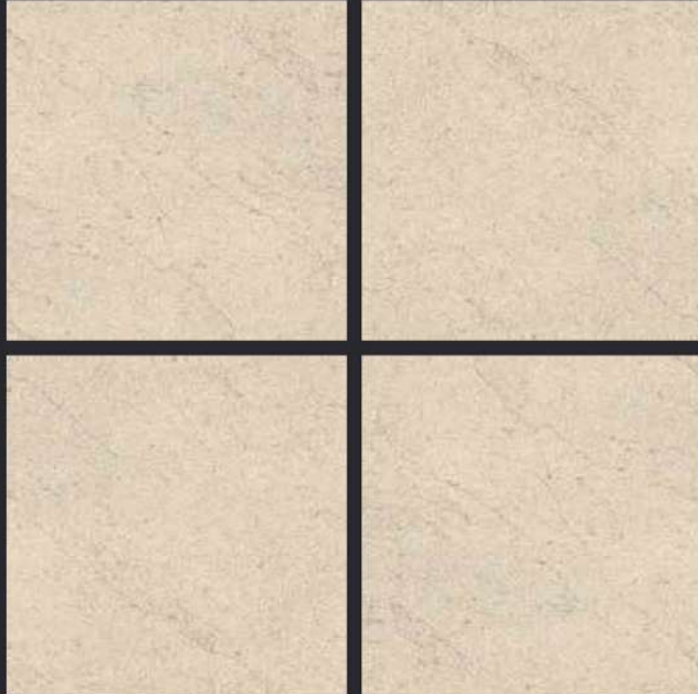

GLAZED  
VITRIFIED TILES

600x  
600mm

SPARTEN™  
MARVELOUS MARBLE

Random Face

ATLAS BEIGE

RUSTIC FINISH