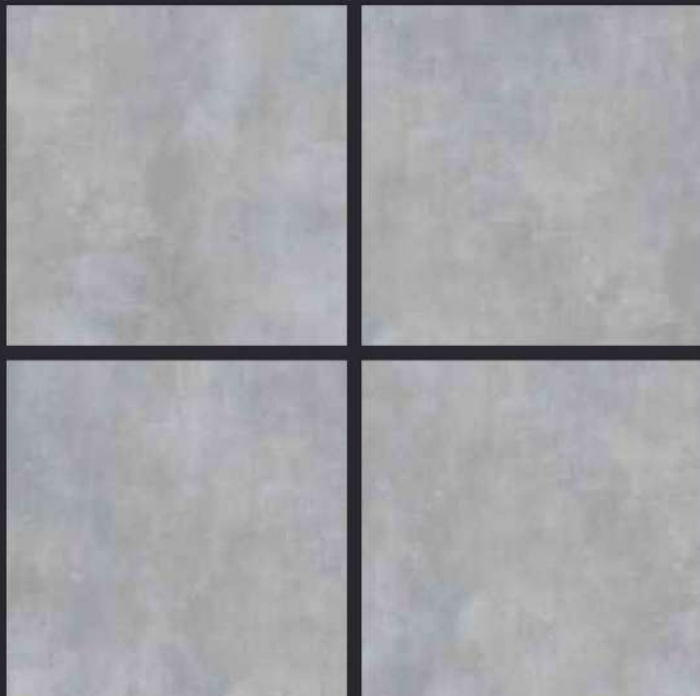

GLAZED
VITRIFIED TILES

600x
600mm

SPARTEN™
MARVELOUS MARBLE

Random Face