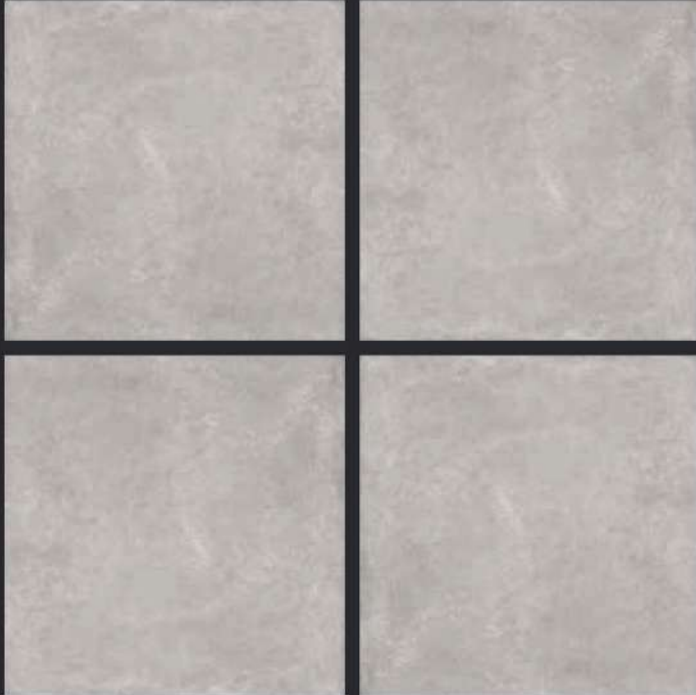

GLAZED
VITRIFIED TILES

600x
600mm

SPARTEN™
MARVELOUS MARBLE

GEO CEMENTO COLOUR

RUSTIC FINISH

EURO PALLET PACKING

Size	Pcs. Per Box	Sq. Mtr. Per Box	Sq. Ft. Per Box	Weight Per Box In Kgs. (approx)	Sq. Mtr. Per Container	Total Boxes Per Container	Boxes Per Pallet	Total Pallets Per Cont	Thickness (mm) (approx)	Weight / CTN (approx)
60x60cm	4 pcs.	1.44	15.5	27.5	1440.00	1000	50	20	9.00	27500