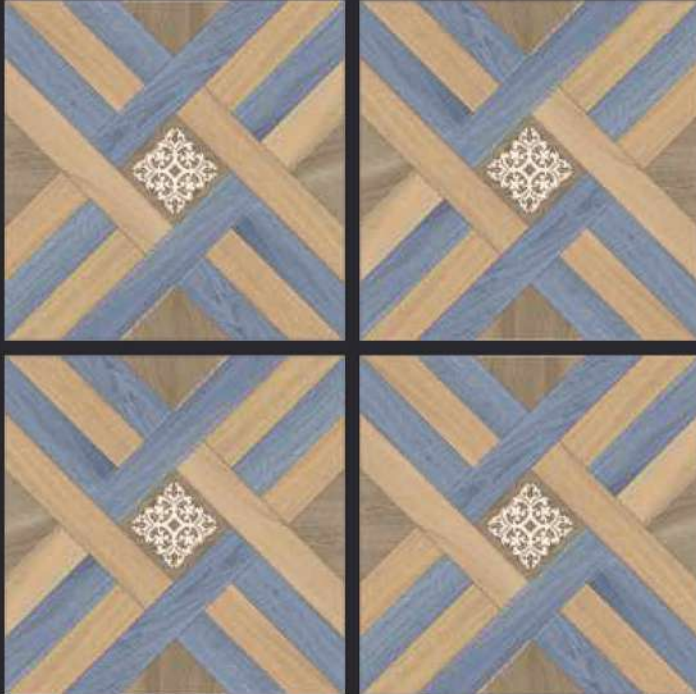

GLAZED
VITRIFIED TILES

600x
600mm

SPARTEN™
MARVELOUS MARBLE

NICOLA BLUE

RUSTIC FINISH

EURO PALLET PACKING

Size	Pcs. Per Box	Sq. Mtr. Per Box	Sq. Ft. Per Box	Weight Per Box In Kgs. (approx)	Sq. Mtr. Per Container	Total Boxes Per Container	Boxes Per Pallet	Total Pallets Per Cont	Thickness (mm) (approx)	Weight / CTN (approx)
60x60cm	4 pcs.	1.44	15.5	27.5	1440.00	1000	50	20	9.00	27500