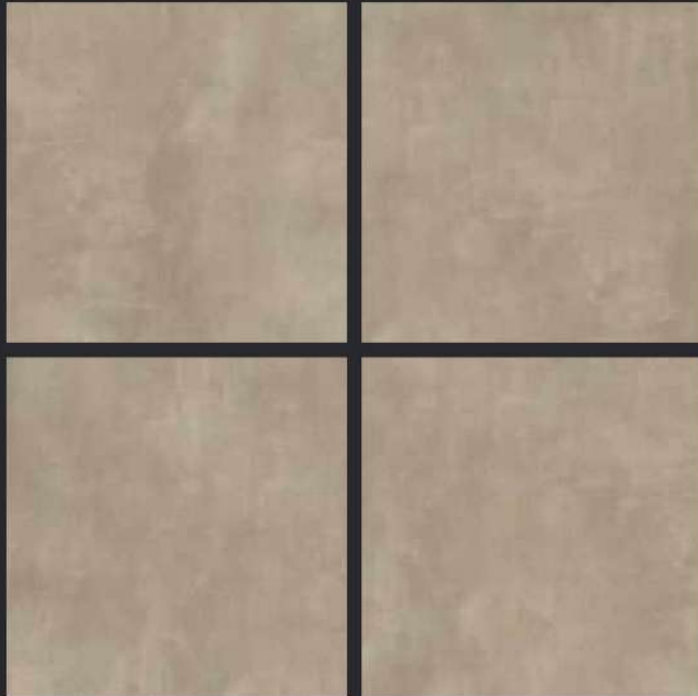

GLAZED
VITRIFIED TILES
**600x
600mm**

SPARTEN^{TM}
MARVELOUS MARBLE

Random Face