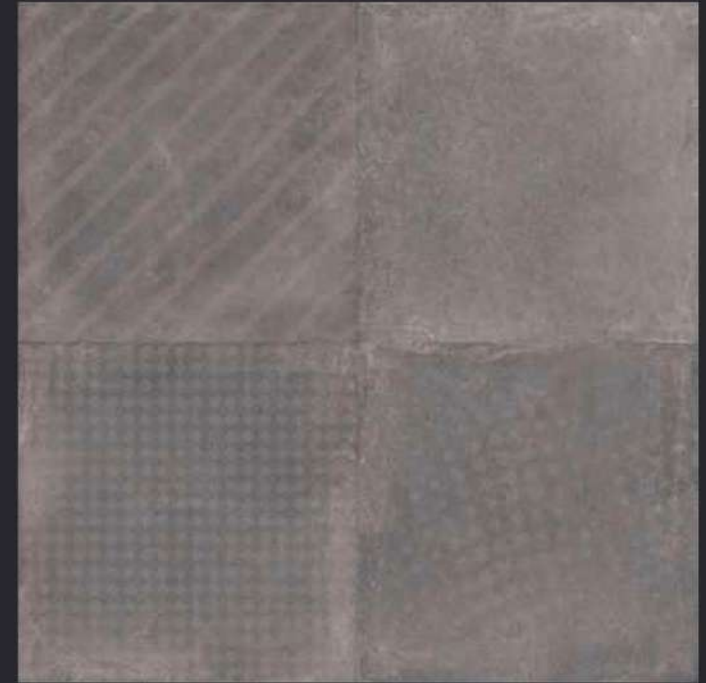

GLAZED
VITRIFIED TILES

600x
600mm

SPARTEN™
MARVELOUS MARBLE

GEO GRAPHITE DECOR (CARVING)

RUSTIC FINISH

EURO PALLET PACKING

Size	Pcs. Per Box	Sq. Mtr. Per Box	Sq. Ft. Per Box	Weight Per Box In Kgs. (approx)	Sq. Mtr. Per Container	Total Boxes Per Container	Boxes Per Pallet	Total Pallets Per Cont	Thickness (mm) (approx)	Weight / CTN (approx)
60x60cm	4 pcs.	1.44	15.5	27.5	1440.00	1000	50	20	9.00	27500