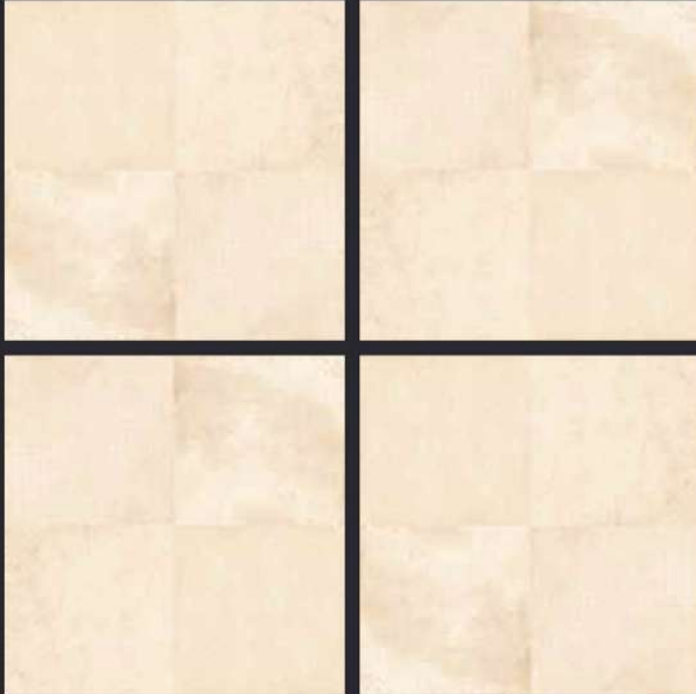

GLAZED
VITRIFIED TILES

600x
600mm

SPARTEN™
MARVELOUS MARBLE

MAGNUS BEIGE DECOR (CARVING)

RUSTIC FINISH

EURO PALLET PACKING

Size	Pcs. Per Box	Sq. Mtr. Per Box	Sq. Ft. Per Box	Weight Per Box In Kgs. (approx)	Sq. Mtr. Per Container	Total Boxes Per Container	Boxes Per Pallet	Total Pallets Per Cont	Thickness (mm) (approx)	Weight / CTN (approx)
60x60cm	4 pcs.	1.44	15.5	27.5	1440.00	1000	50	20	9.00	27500