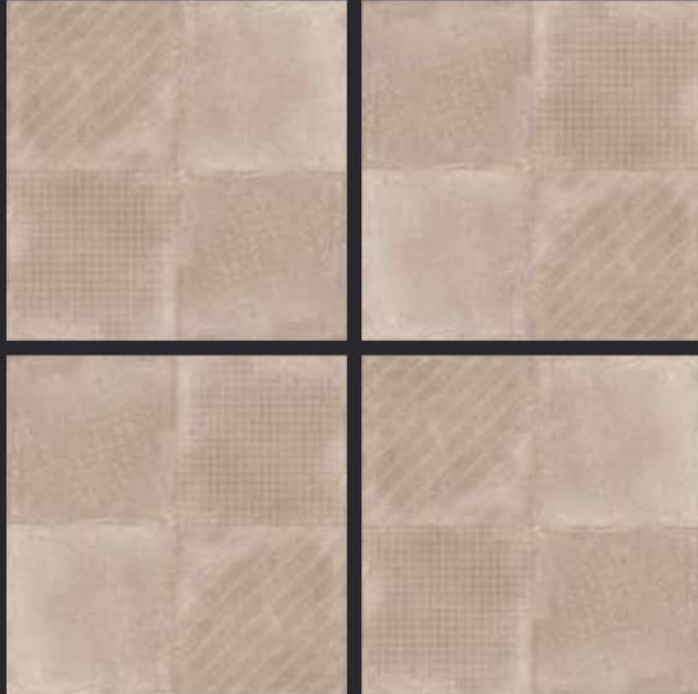

GLAZED
VITRIFIED TILES

600x
600mm

SPARTEN™
MARVELOUS MARBLE

GEO BROWN DECOR (CARVING)

RUSTIC FINISH

EURO PALLET PACKING

Size	Pcs. Per Box	Sq. Mtr. Per Box	Sq. Ft. Per Box	Weight Per Box In Kgs. (approx)	Sq. Mtr. Per Container	Total Boxes Per Container	Boxes Per Pallet	Total Pallets Per Cont	Thickness (mm) (approx)	Weight / CTN (approx)
60x60cm	4 pcs.	1.44	15.5	27.5	1440.00	1000	50	20	9.00	27500