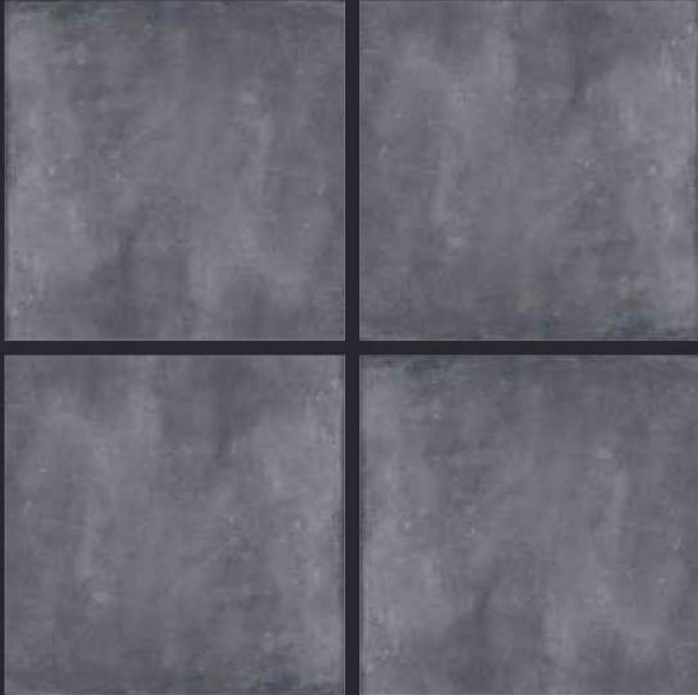

GLAZED
VITRIFIED TILES

600x
600mm

MAGNUS GRAPHITE COLOUR
RUSTIC FINISH

EURO PALLET PACKING

Size	Pcs. Per Box	Sq. Mtr. Per Box	Sq. Ft. Per Box	Weight Per Box In Kgs. (approx)	Sq. Mtr. Per Container	Total Boxes Per Container	Boxes Per Pallet	Total Pallets Per Cont	Thickness (mm) (approx)	Weight / CTN (approx)
60x60cm	4 pcs.	1.44	15.5	27.5	1440.00	1000	50	20	9.00	27500