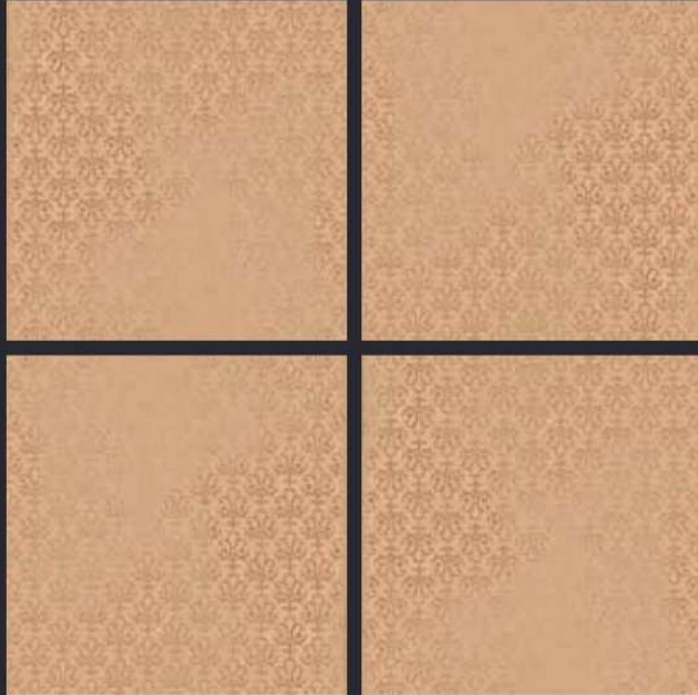

GLAZED
VITRIFIED TILES

600x
600mm

SPARTEN™
MARVELOUS MARBLE

PLUTO BROWN DECOR (CARVING)

RUSTIC FINISH

EURO PALLET PACKING

Size	Pcs. Per Box	Sq. Mtr. Per Box	Sq. Ft. Per Box	Weight Per Box In Kgs. (approx)	Sq. Mtr. Per Container	Total Boxes Per Container	Boxes Per Pallet	Total Pallets Per Cont	Thickness (mm) (approx)	Weight / CTN (approx)
60x60cm	4 pcs.	1.44	15.5	27.5	1440.00	1000	50	20	9.00	27500