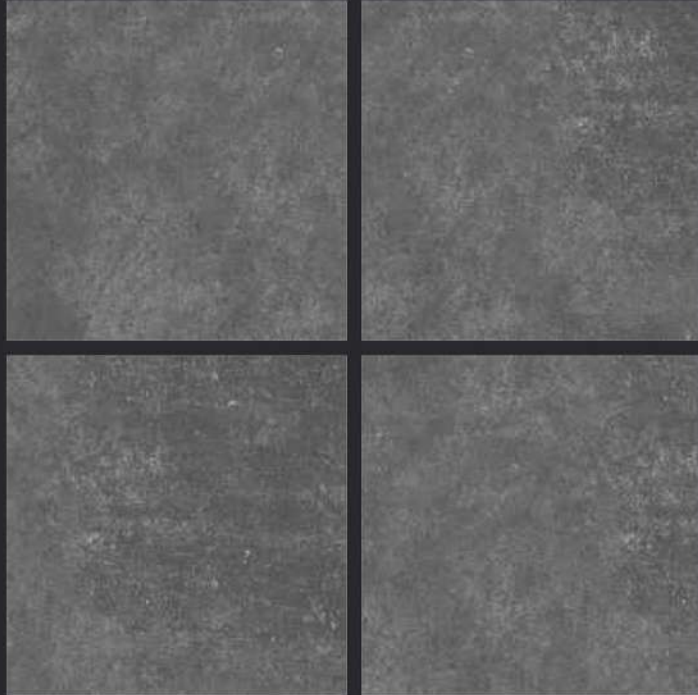

GLAZED
VITRIFIED TILES

600x
600mm

SPARTEN^{TM}
MARVELOUS MARBLE

Random Face