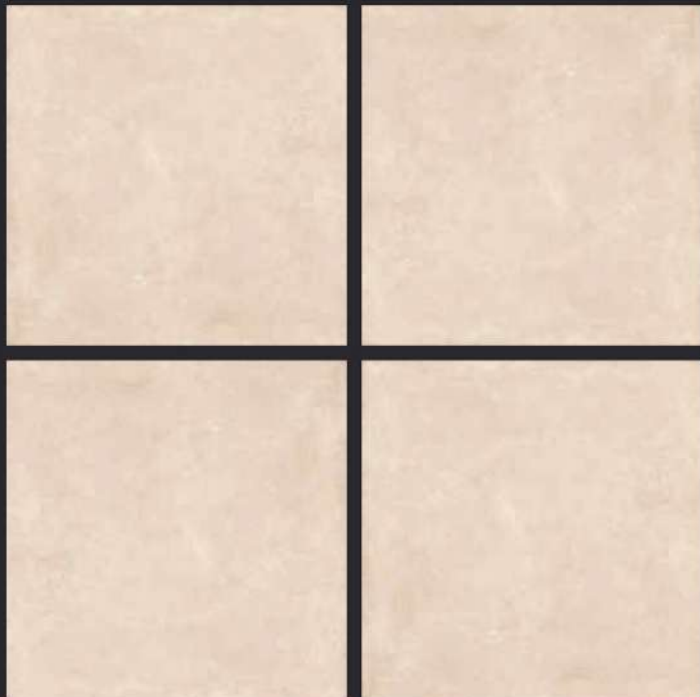

GLAZED
VITRIFIED TILES

600x
600mm

SPARTEN™
MARVELOUS MARBLE

GEO BEIGE COLOUR

RUSTIC FINISH

EURO PALLET PACKING

Size	Pcs. Per Box	Sq. Mtr. Per Box	Sq. Ft. Per Box	Weight Per Box In Kgs. (approx)	Sq. Mtr. Per Container	Total Boxes Per Container	Boxes Per Pallet	Total Pallets Per Cont	Thickness (mm) (approx)	Weight / CTN (approx)
60x60cm	4 pcs.	1.44	15.5	27.5	1440.00	1000	50	20	9.00	27500