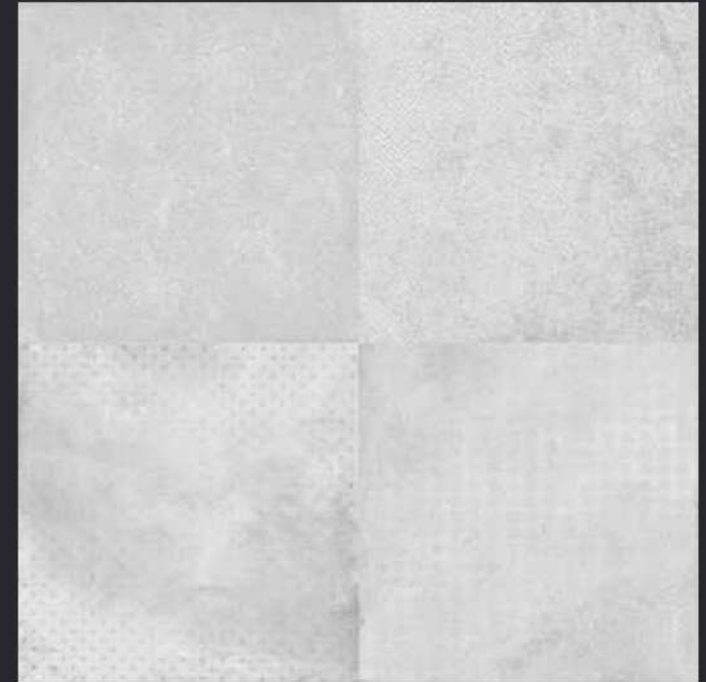

GLAZED
VITRIFIED TILES

600x
600mm

SPARTEN™
MARVELOUS MARBLE

MAGNUS GRIS DECOR (CARVING)

RUSTIC FINISH

EURO PALLET PACKING

Size	Pcs. Per Box	Sq. Mtr. Per Box	Sq. Ft. Per Box	Weight Per Box In Kgs. (approx)	Sq. Mtr. Per Container	Total Boxes Per Container	Boxes Per Pallet	Total Pallets Per Cont	Thickness (mm) (approx)	Weight / CTN (approx)
60x60cm	4 pcs.	1.44	15.5	27.5	1440.00	1000	50	20	9.00	27500