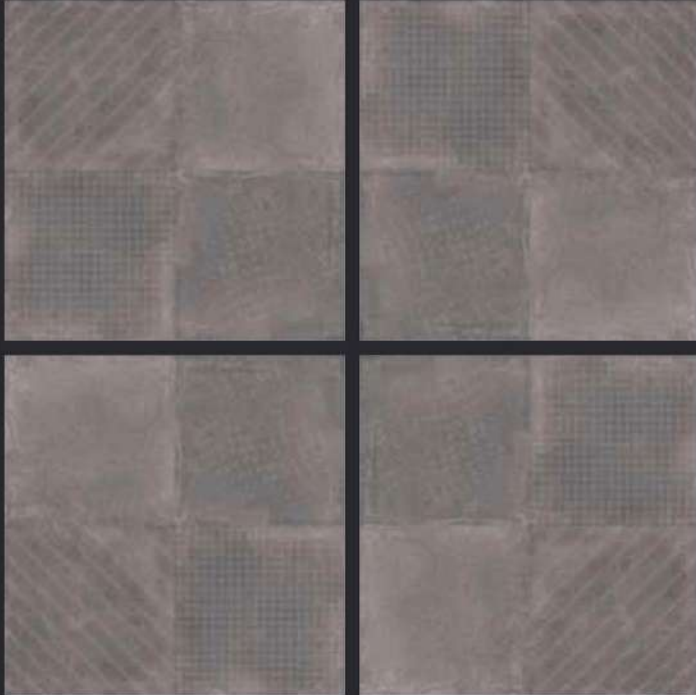

GLAZED
VITRIFIED TILES

600x
600mm

SPARTEN™
MARVELOUS MARBLE

GEO GRAPHITE DECOR (CARVING)

RUSTIC FINISH

EURO PALLET PACKING

Size	Pcs. Per Box	Sq. Mtr. Per Box	Sq. Ft. Per Box	Weight Per Box In Kgs. (approx)	Sq. Mtr. Per Container	Total Boxes Per Container	Boxes Per Pallet	Total Pallets Per Cont	Thickness (mm) (approx)	Weight / CTN (approx)
60x60cm	4 pcs.	1.44	15.5	27.5	1440.00	1000	50	20	9.00	27500