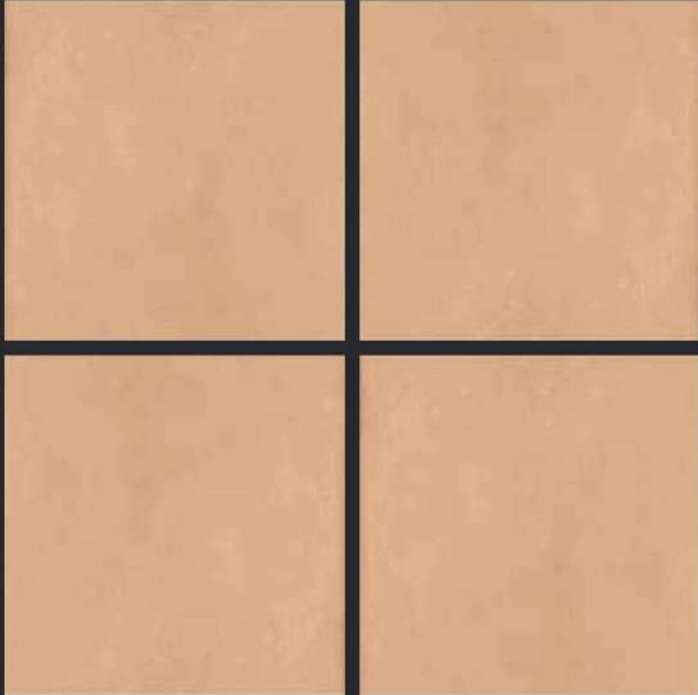

GLAZED
VITRIFIED TILES

600x
600mm

PLUTO BROWN COLOUR

RUSTIC FINISH

EURO PALLET PACKING

Size	Pcs. Per Box	Sq. Mtr. Per Box	Sq. Ft. Per Box	Weight Per Box In Kgs. (approx)	Sq. Mtr. Per Container	Total Boxes Per Container	Boxes Per Pallet	Total Pallets Per Cont	Thickness (mm) (approx)	Weight / CTN (approx)
60x60cm	4 pcs.	1.44	15.5	27.5	1440.00	1000	50	20	9.00	27500