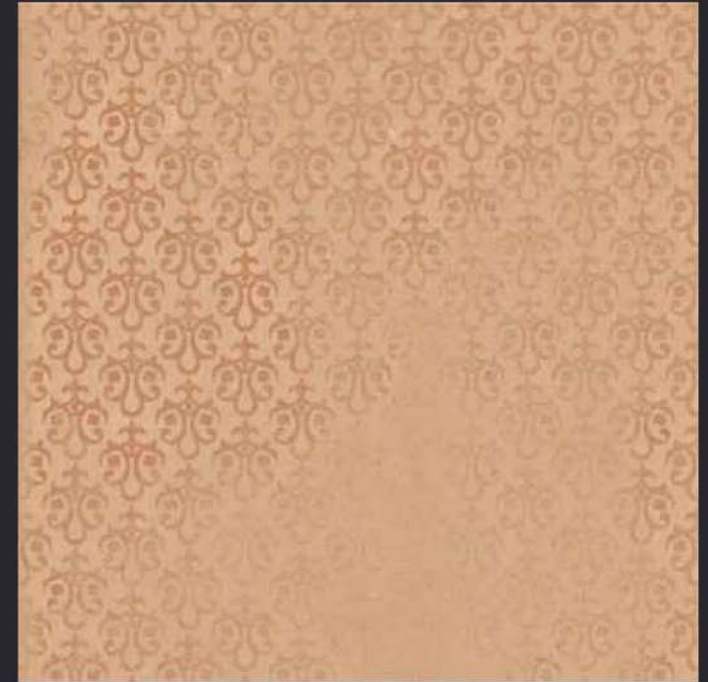

GLAZED
VITRIFIED TILES

600x
600mm

SPARTEN™
MARVELOUS MARBLE

PLUTO BROWN DECOR (CARVING)

RUSTIC FINISH

EURO PALLET PACKING

Size	Pcs. Per Box	Sq. Mtr. Per Box	Sq. Ft. Per Box	Weight Per Box In Kgs. (approx)	Sq. Mtr. Per Container	Total Boxes Per Container	Boxes Per Pallet	Total Pallets Per Cont	Thickness (mm) (approx)	Weight / CTN (approx)
60x60cm	4 pcs.	1.44	15.5	27.5	1440.00	1000	50	20	9.00	27500