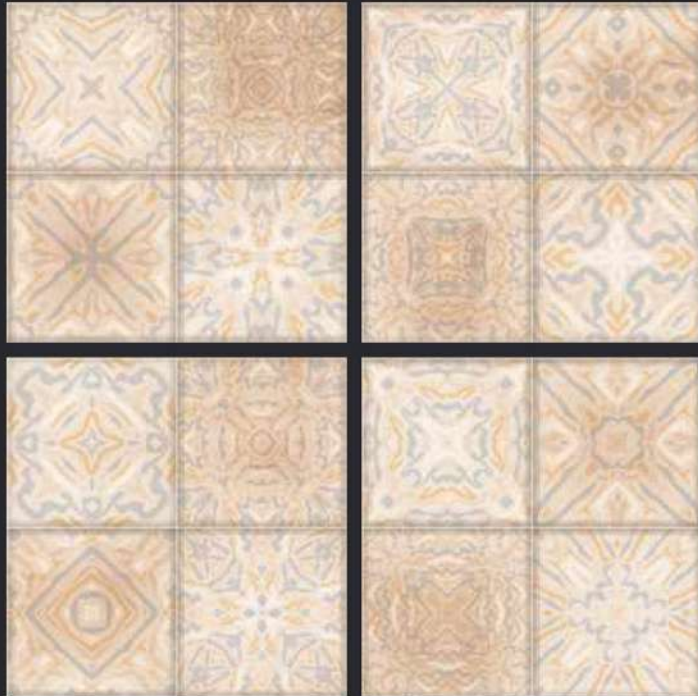

GLAZED
VITRIFIED TILES
**600x
600mm**

Random Face