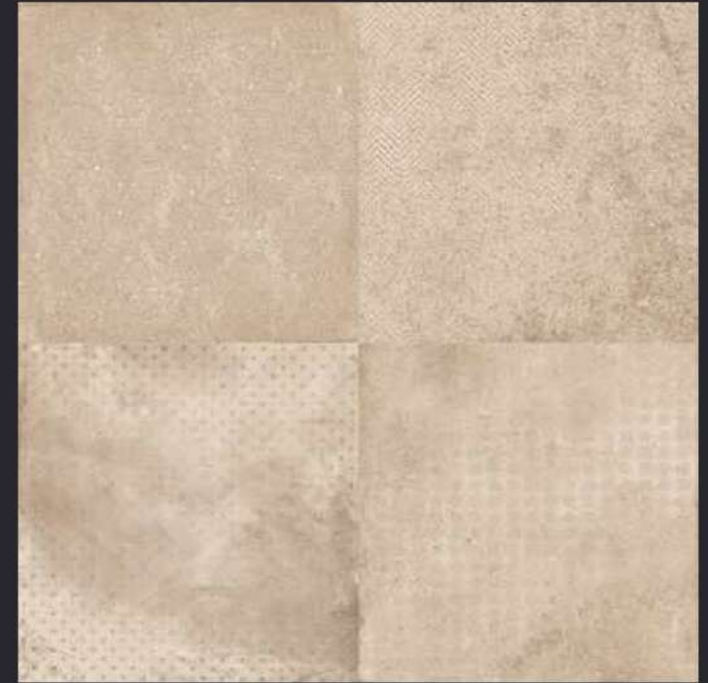

GLAZED
VITRIFIED TILES

600x
600mm

SPARTEN™
MARVELOUS MARBLE

MAGNUS BROWN DECOR (CARVING)

RUSTIC FINISH

EURO PALLET PACKING

Size	Pcs. Per Box	Sq. Mtr. Per Box	Sq. Ft. Per Box	Weight Per Box In Kgs. (approx)	Sq. Mtr. Per Container	Total Boxes Per Container	Boxes Per Pallet	Total Pallets Per Cont	Thickness (mm) (approx)	Weight / CTN (approx)
60x60cm	4 pcs.	1.44	15.5	27.5	1440.00	1000	50	20	9.00	27500