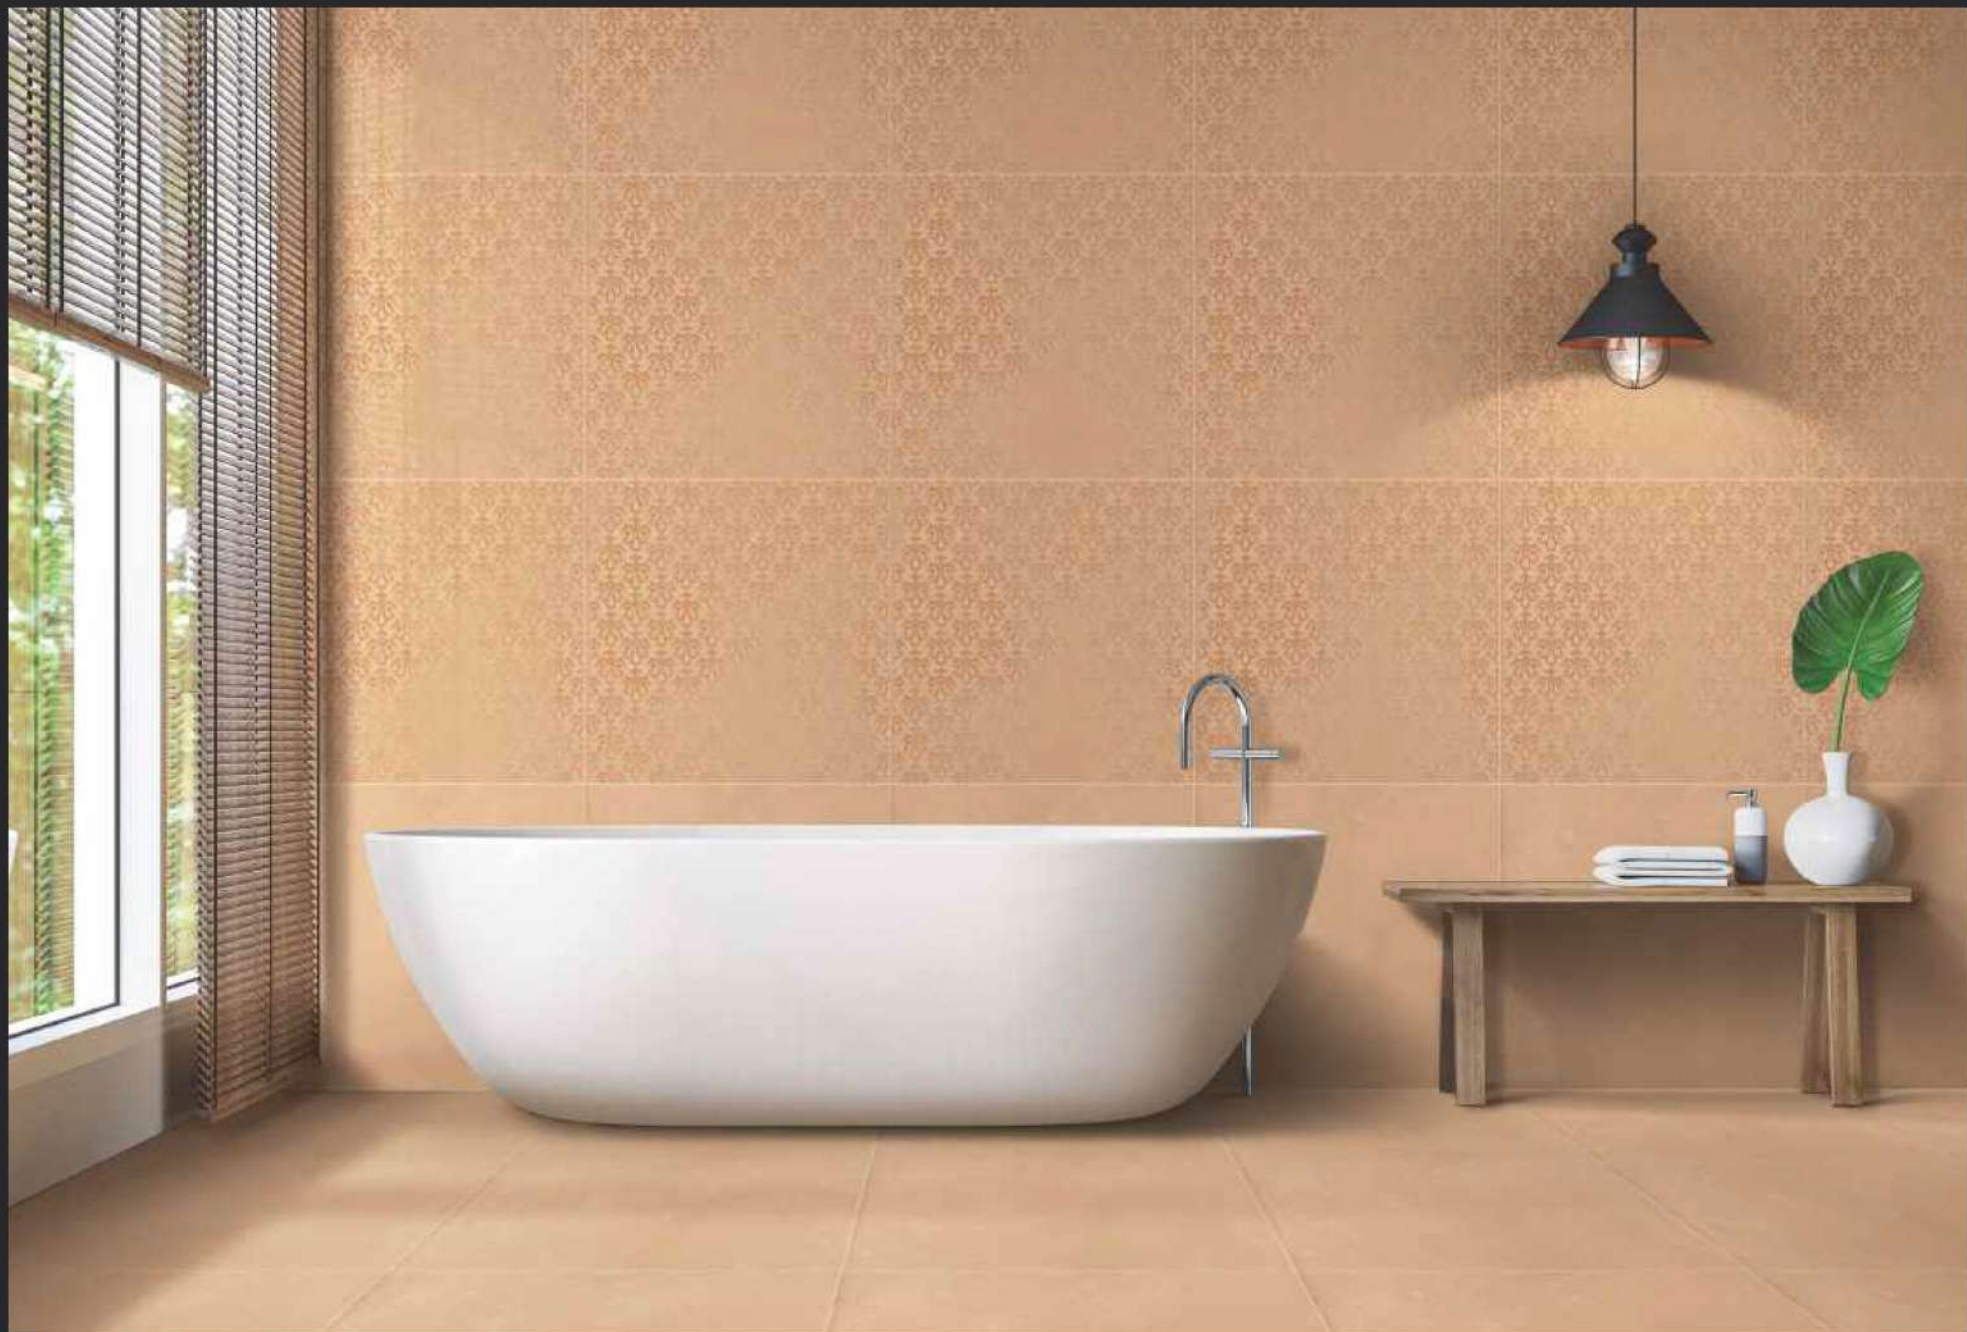

GLAZED  
VITRIFIED TILES

600x  
600mm

SPARTEN™  
MARVELOUS MARBLE

PLUTO GRIS COLOUR

RUSTIC FINISH