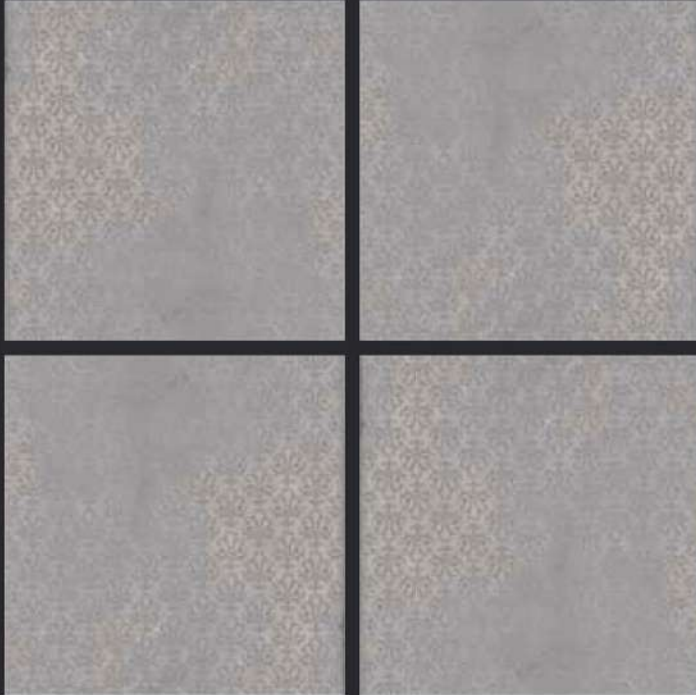

GLAZED
VITRIFIED TILES

600x
600mm

SPARTEN™
MARVELOUS MARBLE

PLUTO GRIS DECOR (CARVING)

RUSTIC FINISH

EURO PALLET PACKING

Size	Pcs. Per Box	Sq. Mtr. Per Box	Sq. Ft. Per Box	Weight Per Box In Kgs. (approx)	Sq. Mtr. Per Container	Total Boxes Per Container	Boxes Per Pallet	Total Pallets Per Cont	Thickness (mm) (approx)	Weight / CTN (approx)
60x60cm	4 pcs.	1.44	15.5	27.5	1440.00	1000	50	20	9.00	27500