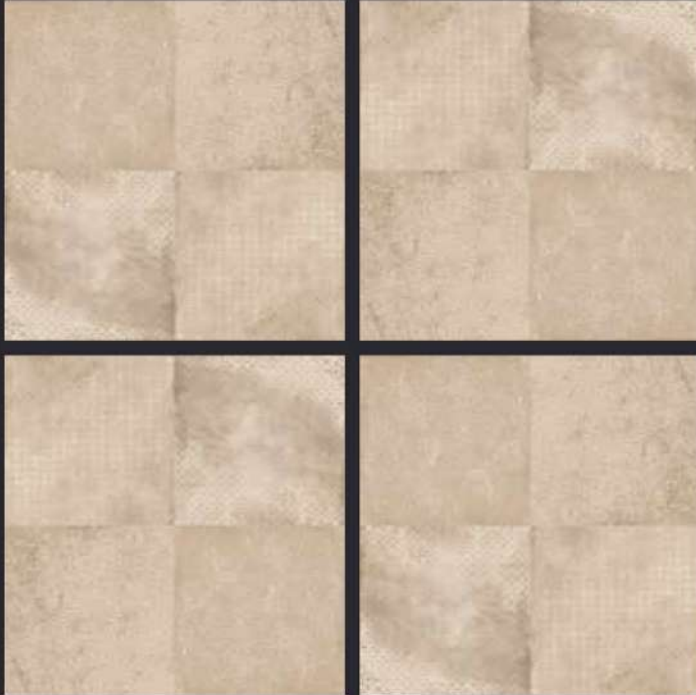

GLAZED
VITRIFIED TILES

600x
600mm

SPARTEN™
MARVELOUS MARBLE

MAGNUS BROWN DECOR (CARVING)

RUSTIC FINISH

EURO PALLET PACKING

Size	Pcs. Per Box	Sq. Mtr. Per Box	Sq. Ft. Per Box	Weight Per Box In Kgs. (approx)	Sq. Mtr. Per Container	Total Boxes Per Container	Boxes Per Pallet	Total Pallets Per Cont	Thickness (mm) (approx)	Weight / CTN (approx)
60x60cm	4 pcs.	1.44	15.5	27.5	1440.00	1000	50	20	9.00	27500