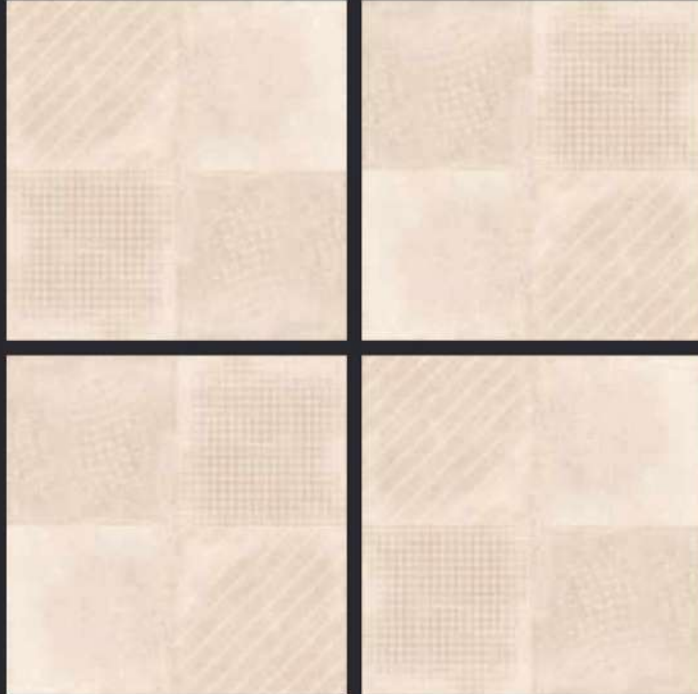

GLAZED
VITRIFIED TILES

600x
600mm

SPARTEN™
MARVELOUS MARBLE

GEO BEIGE DECOR (CARVING)

RUSTIC FINISH

EURO PALLET PACKING

Size	Pcs. Per Box	Sq. Mtr. Per Box	Sq. Ft. Per Box	Weight Per Box In Kgs. (approx)	Sq. Mtr. Per Container	Total Boxes Per Container	Boxes Per Pallet	Total Pallets Per Cont	Thickness (mm) (approx)	Weight / CTN (approx)
60x60cm	4 pcs.	1.44	15.5	27.5	1440.00	1000	50	20	9.00	27500