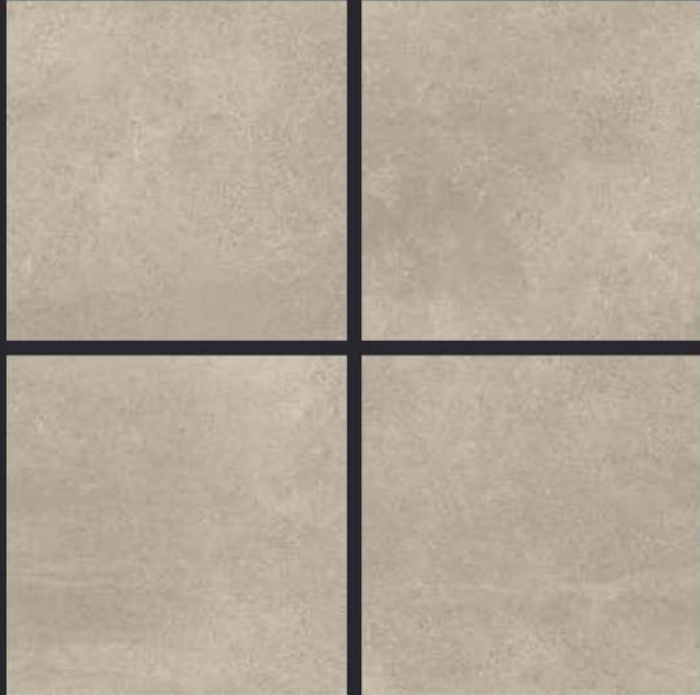

GLAZED
VITRIFIED TILES

600x
600mm

SPARTEN™
MARVELOUS MARBLE

Random Face