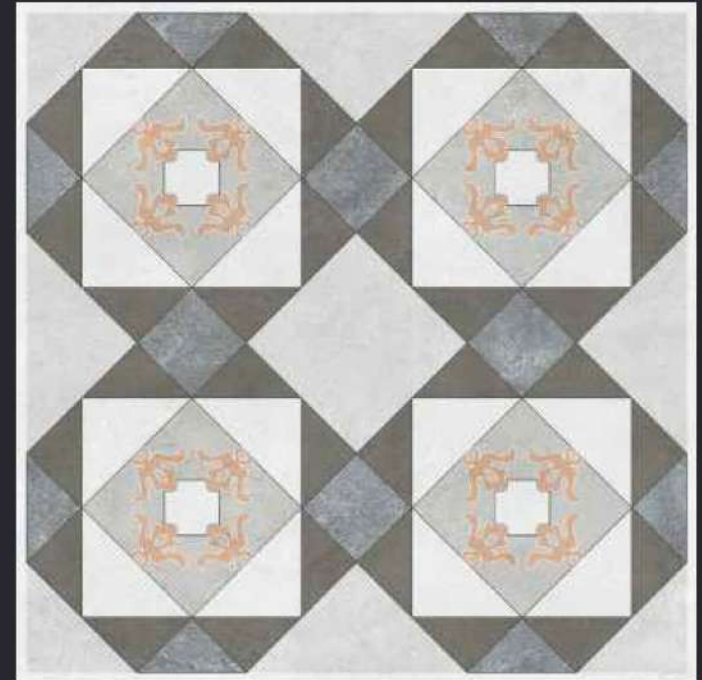

GLAZED
VITRIFIED TILES

600x
600mm

SPARTEN™
MARVELOUS MARBLE

SVPL D 3039

RUSTIC FINISH

EURO PALLET PACKING

Size	Pcs. Per Box	Sq. Mtr. Per Box	Sq. Ft. Per Box	Weight Per Box In Kgs. (approx)	Sq. Mtr. Per Container	Total Boxes Per Container	Boxes Per Pallet	Total Pallets Per Cont	Thickness (mm) (approx)	Weight / CTN (approx)
60x60cm	4 pcs.	1.44	15.5	27.5	1440.00	1000	50	20	9.00	27500