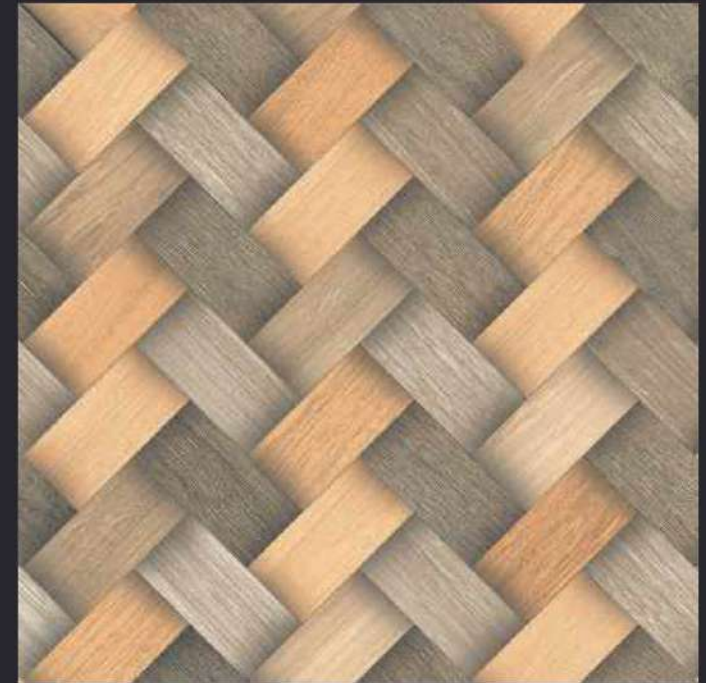

GLAZED
VITRIFIED TILES
**600x
600mm**

SPARTENTM
MARVELOUS MARBLE

WEAVE BROWN
RUSTIC FINISH

EURO PALLET PACKING

Size	Pcs. Per Box	Sq. Mtr. Per Box	Sq. Ft. Per Box	Weight Per Box In Kgs. (approx)	Sq. Mtr. Per Container	Total Boxes Per Container	Boxes Per Pallet	Total Pallets Per Cont	Thickness (mm) (approx)	Weight / CTN (approx)
60x60cm	4 pcs.	1.44	15.5	27.5	1440.00	1000	50	20	9.00	27500