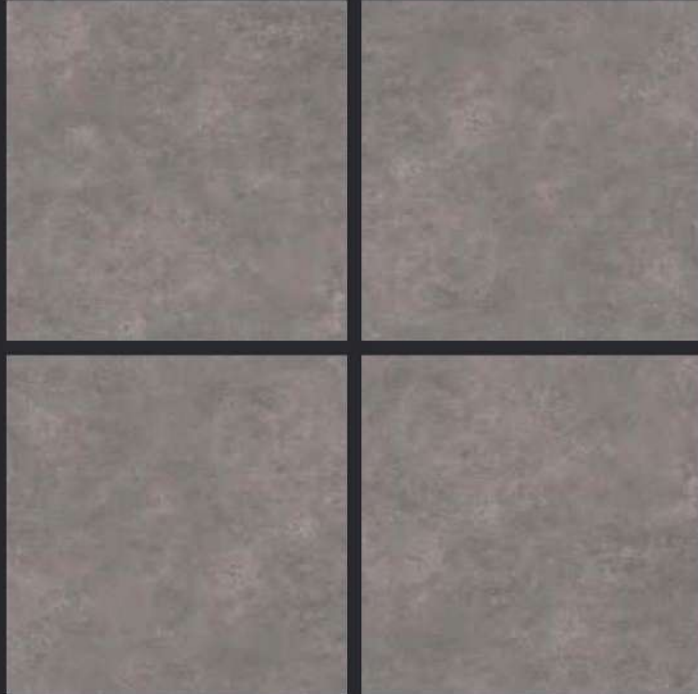

GLAZED
VITRIFIED TILES

600x
600mm

SPARTEN^{TM}
MARVELOUS MARBLE

Random Face