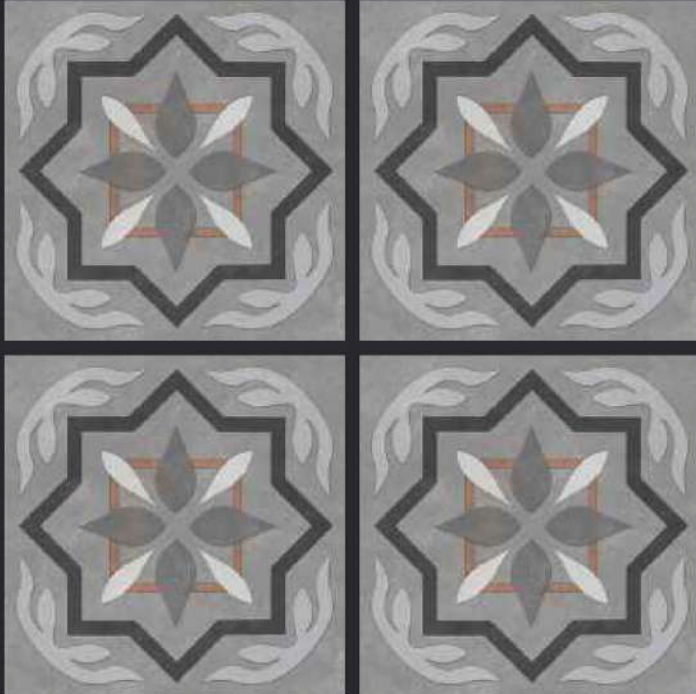

GLAZED
VITRIFIED TILES

600x
600mm

SPARTEN^{TM}
MARVELOUS MARBLE

SVPL D 3040

RUSTIC FINISH

EURO PALLET PACKING

Size	Pcs. Per Box	Sq. Mtr. Per Box	Sq. Ft. Per Box	Weight Per Box In Kgs. (approx)	Sq. Mtr. Per Container	Total Boxes Per Container	Boxes Per Pallet	Total Pallets Per Cont	Thickness (mm) (approx)	Weight / CTN (approx)
60x60cm	4 pcs.	1.44	15.5	27.5	1440.00	1000	50	20	9.00	27500