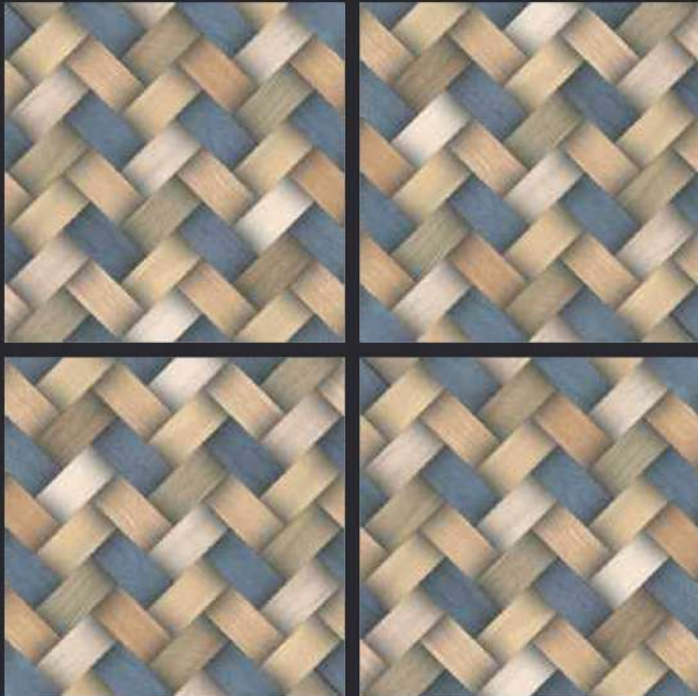

GLAZED
VITRIFIED TILES

600x
600mm

SPARTEN™
MARVELOUS MARBLE

WEAVE GRIS
RUSTIC FINISH

EURO PALLET PACKING

Size	Pcs. Per Box	Sq. Mtr. Per Box	Sq. Ft. Per Box	Weight Per Box In Kgs. (approx)	Sq. Mtr. Per Container	Total Boxes Per Container	Boxes Per Pallet	Total Pallets Per Cont	Thickness (mm) (approx)	Weight / CTN (approx)
60x60cm	4 pcs.	1.44	15.5	27.5	1440.00	1000	50	20	9.00	27500