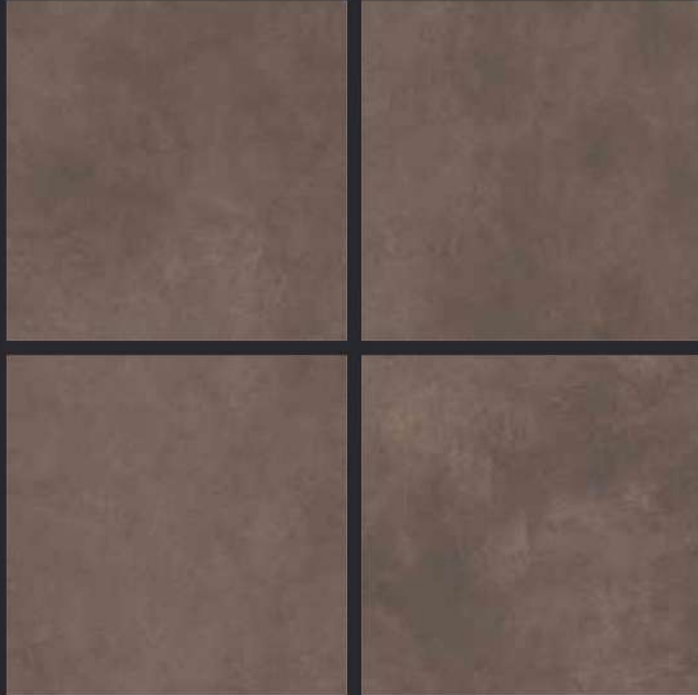

GLAZED
VITRIFIED TILES

600x
600mm

SPARTEN^{TM}
MARVELOUS MARBLE

Random Face