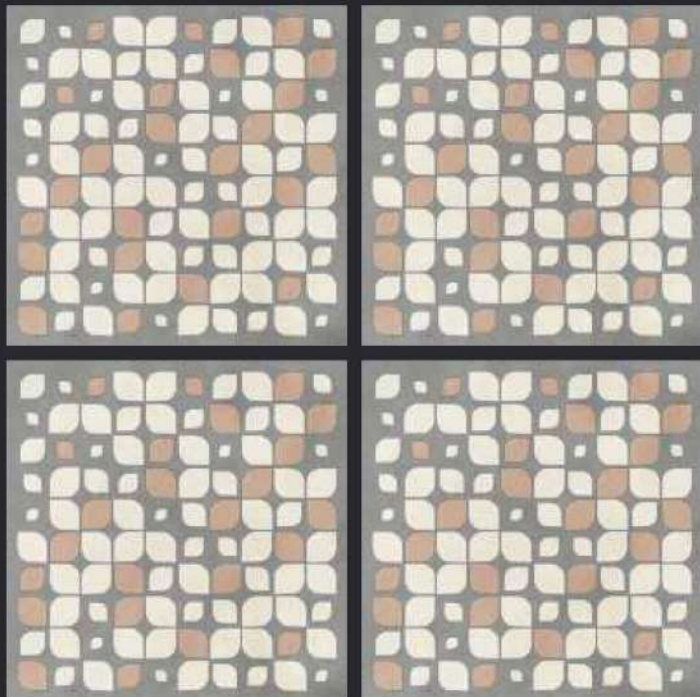

GLAZED
VITRIFIED TILES

600x
600mm

SPARTEN™
MARVELOUS MARBLE

SVPL 5002 (CARVING)

RUSTIC FINISH

EURO PALLET PACKING

Size	Pcs. Per Box	Sq. Mtr. Per Box	Sq. Ft. Per Box	Weight Per Box In Kgs. (approx)	Sq. Mtr. Per Container	Total Boxes Per Container	Boxes Per Pallet	Total Pallets Per Cont	Thickness (mm) (approx)	Weight / CTN (approx)
60x60cm	4 pcs.	1.44	15.5	27.5	1440.00	1000	50	20	9.00	27500