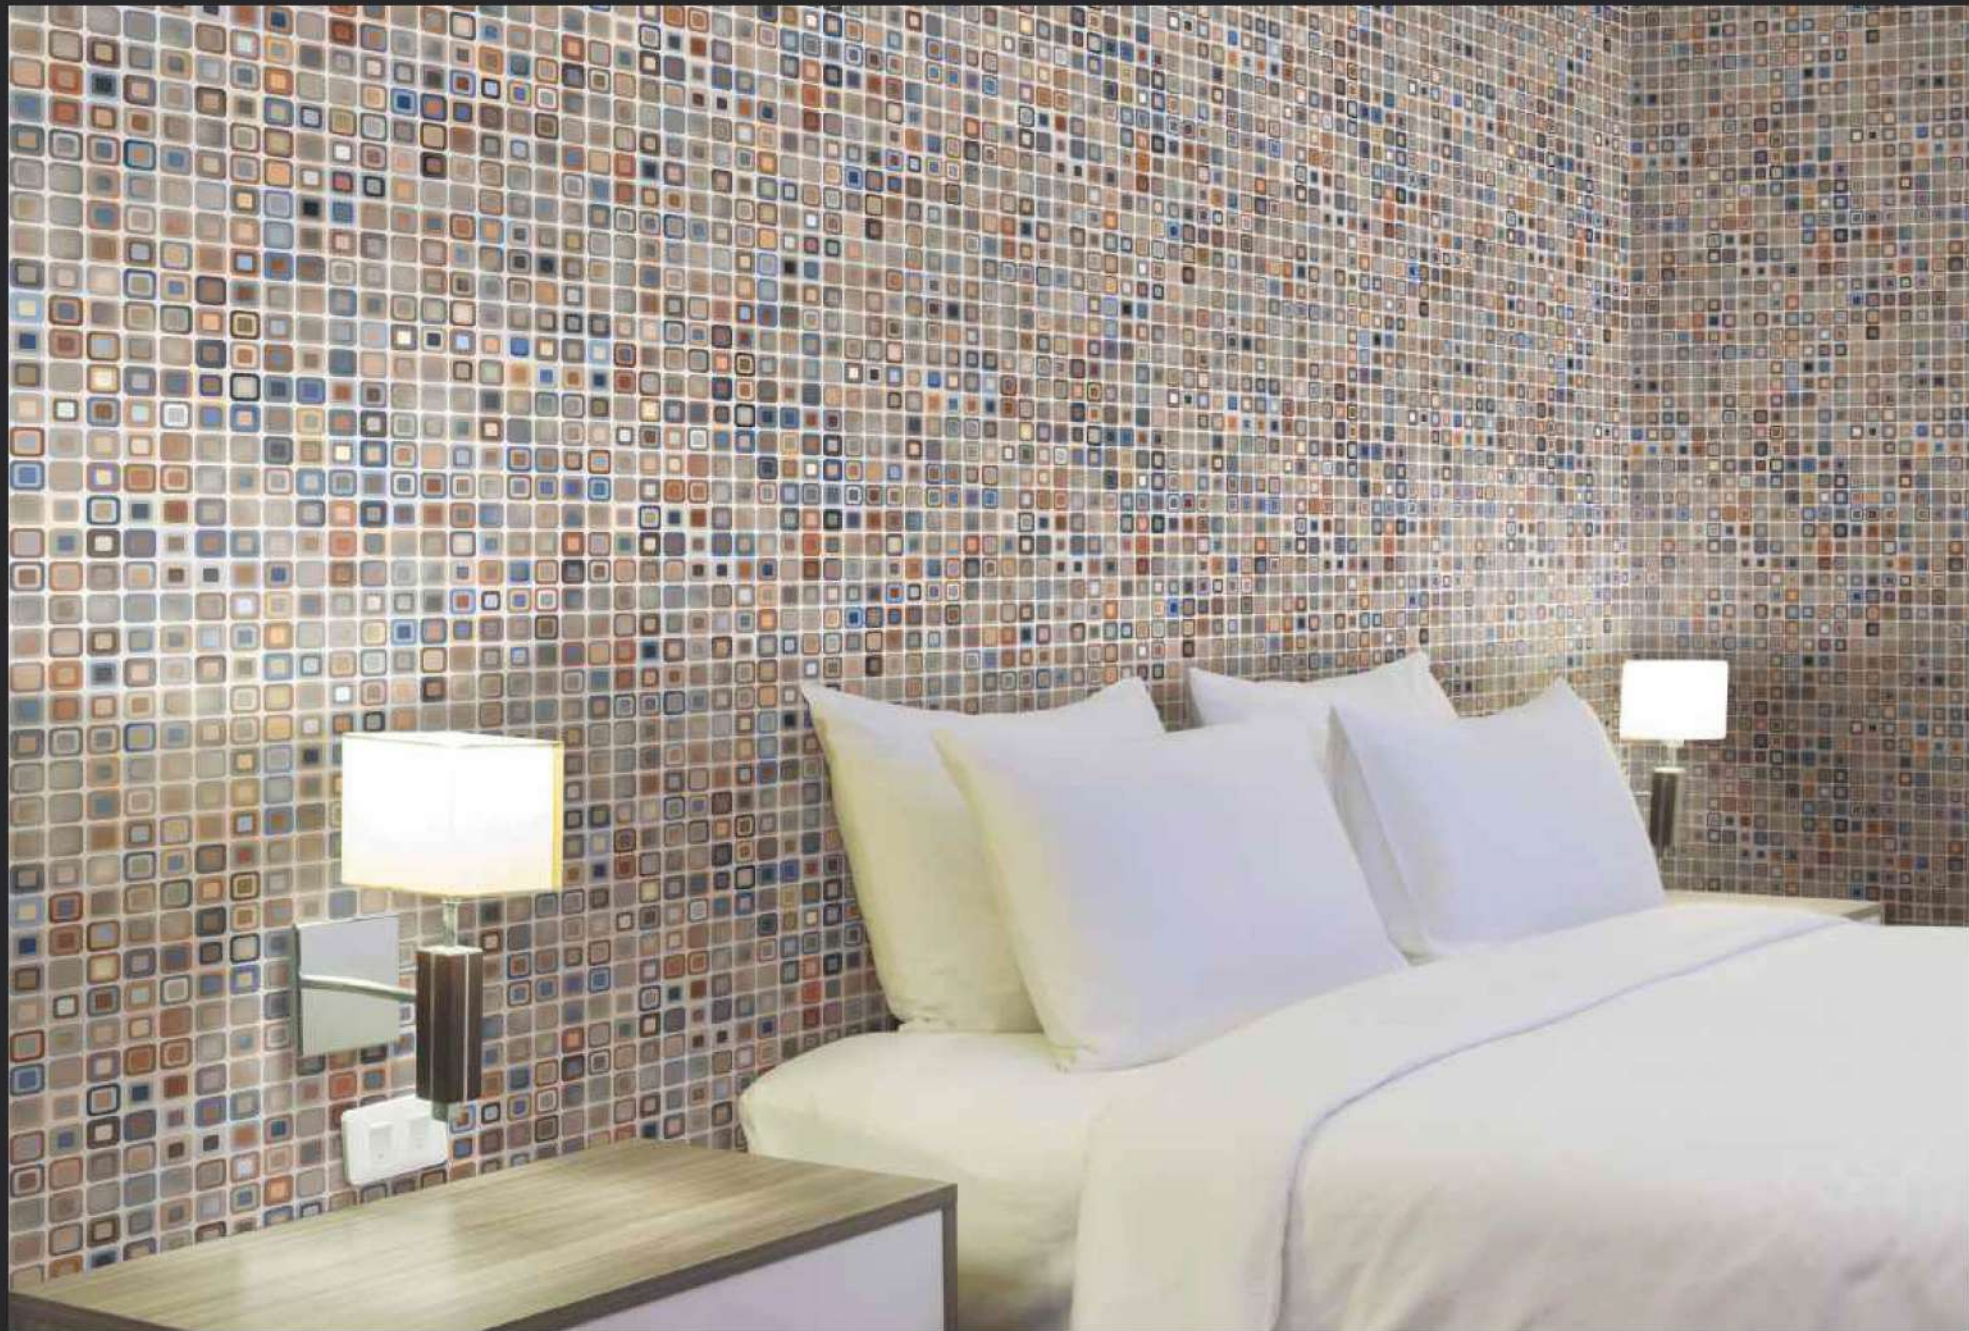

GLAZED
VITRIFIED TILES

600x
600mm

SPARTENTM
MARVELOUS MARBLE

SVPL 5000 (CARVING)

RUSTIC FINISH

EURO PALLET PACKING

Size	Pcs. Per Box	Sq. Mtr. Per Box	Sq. Ft. Per Box	Weight Per Box In Kgs. (approx)	Sq. Mtr. Per Container	Total Boxes Per Container	Boxes Per Pallet	Total Pallets Per Cont	Thickness (mm) (approx)	Weight / CTN (approx)
60x60cm	4 pcs.	1.44	15.5	27.5	1440.00	1000	50	20	9.00	27500