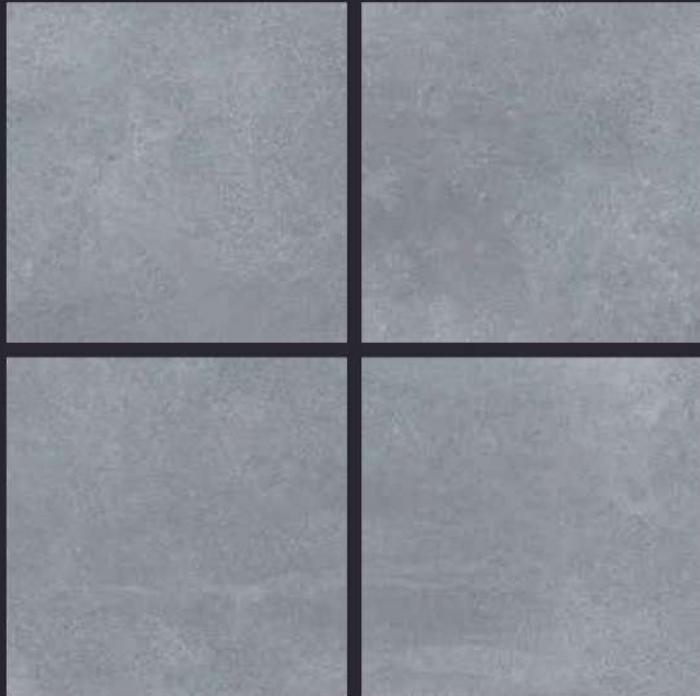

GLAZED
VITRIFIED TILES
**600x
600mm**

SPARTEN™
MARVELOUS MARBLE

Random Face