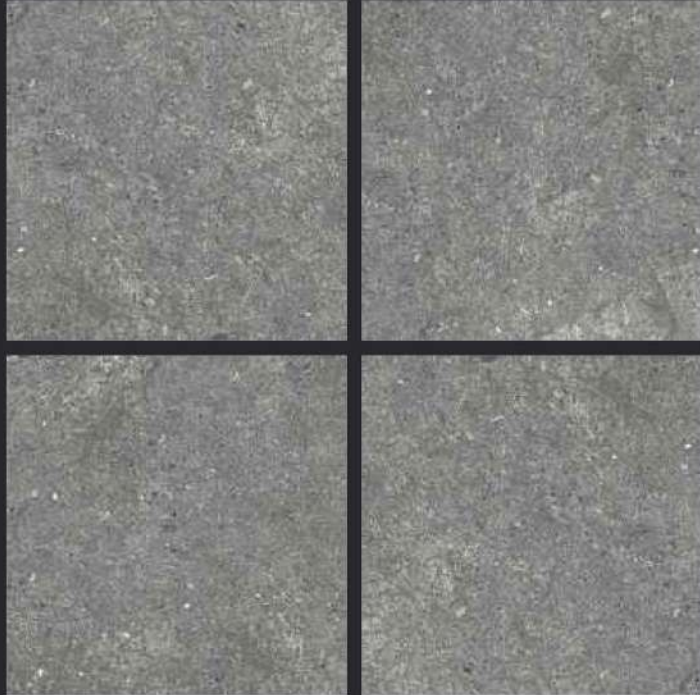

GLAZED
VITRIFIED TILES
**600x
600mm**

Random Face