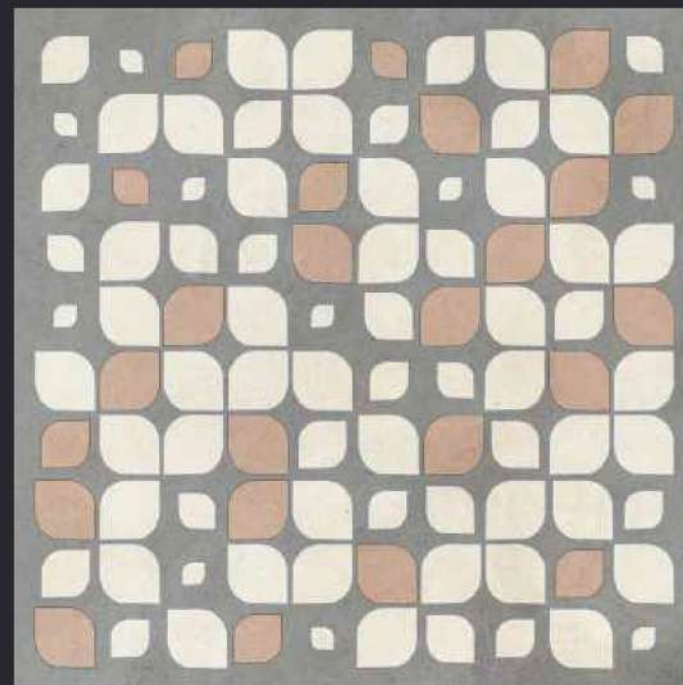

GLAZED
VITRIFIED TILES

600x
600mm

SPARTEN™
MARVELOUS MARBLE

SVPL 5002 (CARVING)

RUSTIC FINISH

EURO PALLET PACKING

Size	Pcs. Per Box	Sq. Mtr. Per Box	Sq. Ft. Per Box	Weight Per Box In Kgs. (approx)	Sq. Mtr. Per Container	Total Boxes Per Container	Boxes Per Pallet	Total Pallets Per Cont	Thickness (mm) (approx)	Weight / CTN (approx)
60x60cm	4 pcs.	1.44	15.5	27.5	1440.00	1000	50	20	9.00	27500