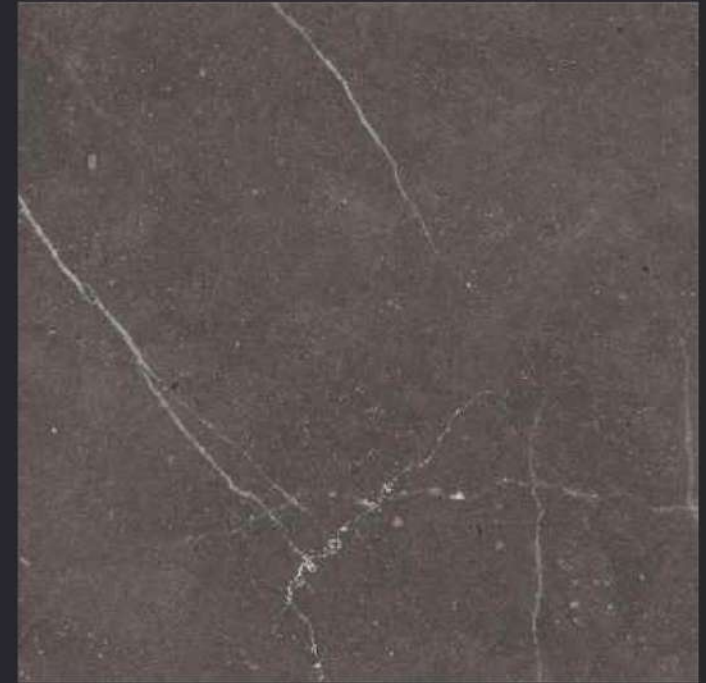

GLAZED
VITRIFIED TILES

600x
600mm

SPARTENTM
MARVELOUS MARBLE

Random Face

SVPL 3001

RUSTIC FINISH

EURO PALLET PACKING

Size	Pcs. Per Box	Sq. Mtr. Per Box	Sq. Ft. Per Box	Weight Per Box In Kgs. (approx)	Sq. Mtr. Per Container	Total Boxes Per Container	Boxes Per Pallet	Total Pallets Per Cont	Thickness (mm) (approx)	Weight / CTN (approx)
60x60cm	4 pcs.	1.44	15.5	27.5	1440.00	1000	50	20	9.00	27500