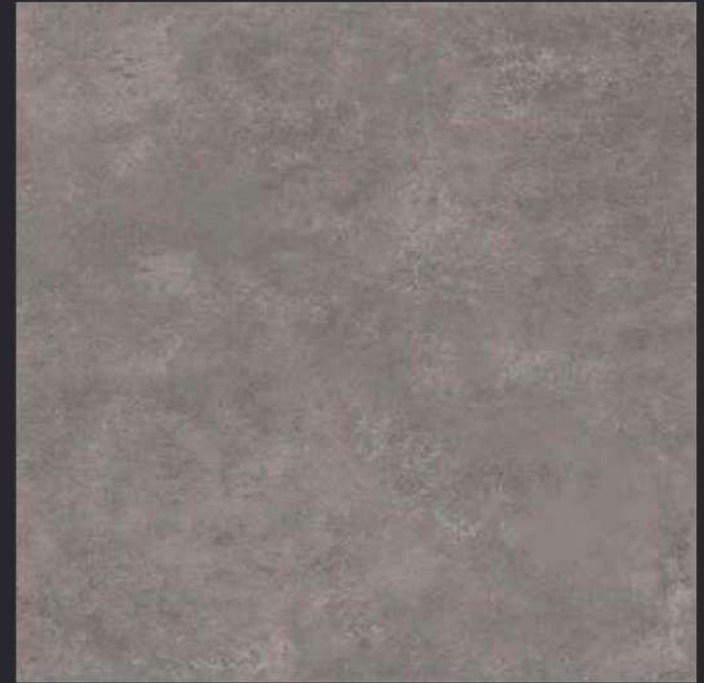

SVPL 3028

RUSTIC FINISH

EURO PALLET PACKING

Size	Pcs. Per Box	Sq. Mtr. Per Box	Sq. Ft. Per Box	Weight Per Box In Kgs. (approx)	Sq. Mtr. Per Container	Total Boxes Per Container	Boxes Per Pallet	Total Pallets Per Cont	Thickness (mm) (approx)	Weight / CTN (approx)
60x60cm	4 pcs.	1.44	15.5	27.5	1440.00	1000	50	20	9.00	27500