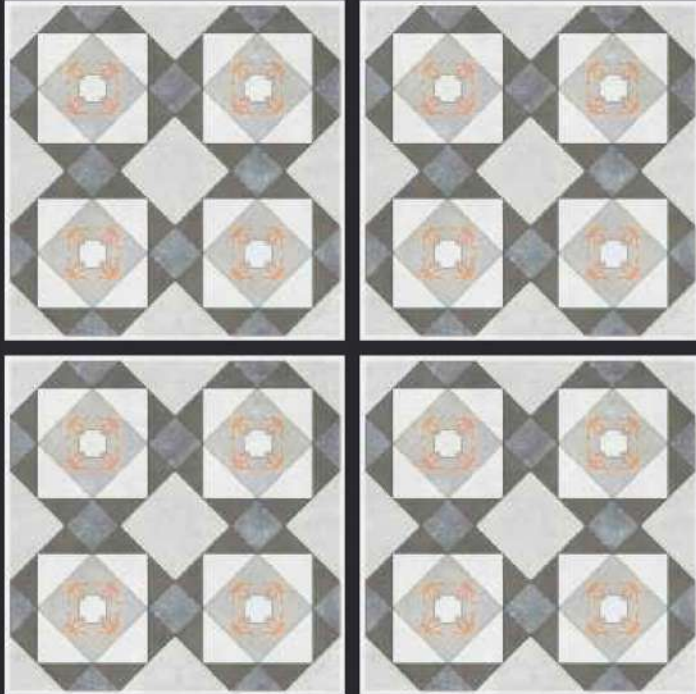

GLAZED
VITRIFIED TILES

600x
600mm

SPARTEN™
MARVELOUS MARBLE

SVPL D 3039

RUSTIC FINISH

EURO PALLET PACKING

Size	Pcs. Per Box	Sq. Mtr. Per Box	Sq. Ft. Per Box	Weight Per Box In Kgs. (approx)	Sq. Mtr. Per Container	Total Boxes Per Container	Boxes Per Pallet	Total Pallets Per Cont	Thickness (mm) (approx)	Weight / CTN (approx)
60x60cm	4 pcs.	1.44	15.5	27.5	1440.00	1000	50	20	9.00	27500