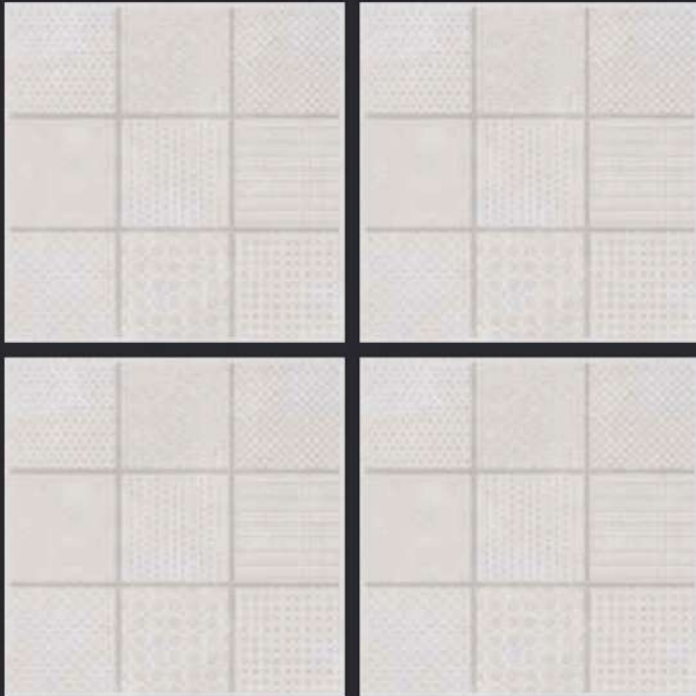

GLAZED
VITRIFIED TILES

600x
600mm

SPARTEN™
MARVELOUS MARBLE

SVPL 5001 (CARVING)

RUSTIC FINISH

EURO PALLET PACKING

Size	Pcs. Per Box	Sq. Mtr. Per Box	Sq. Ft. Per Box	Weight Per Box In Kgs. (approx)	Sq. Mtr. Per Container	Total Boxes Per Container	Boxes Per Pallet	Total Pallets Per Cont	Thickness (mm) (approx)	Weight / CTN (approx)
60x60cm	4 pcs.	1.44	15.5	27.5	1440.00	1000	50	20	9.00	27500