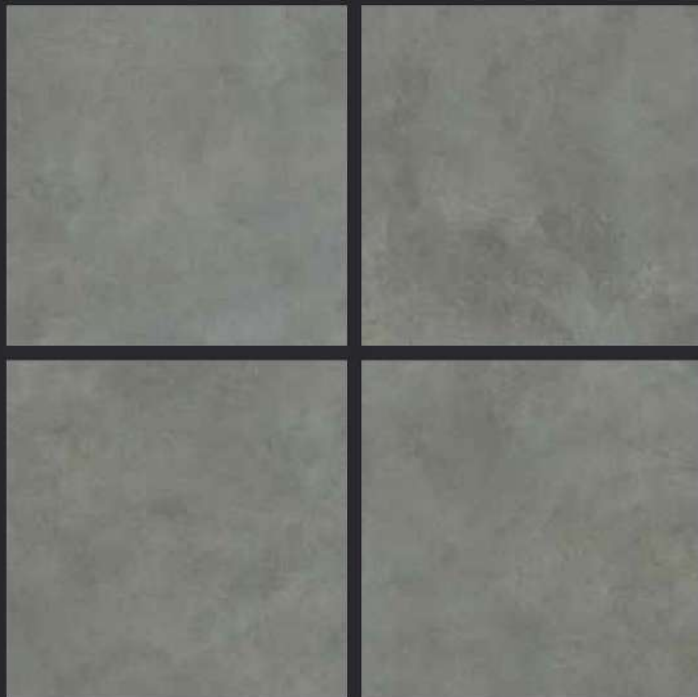

GLAZED
VITRIFIED TILES

600x
600mm

SPARTEN™
MARVELOUS MARBLE

Random Face