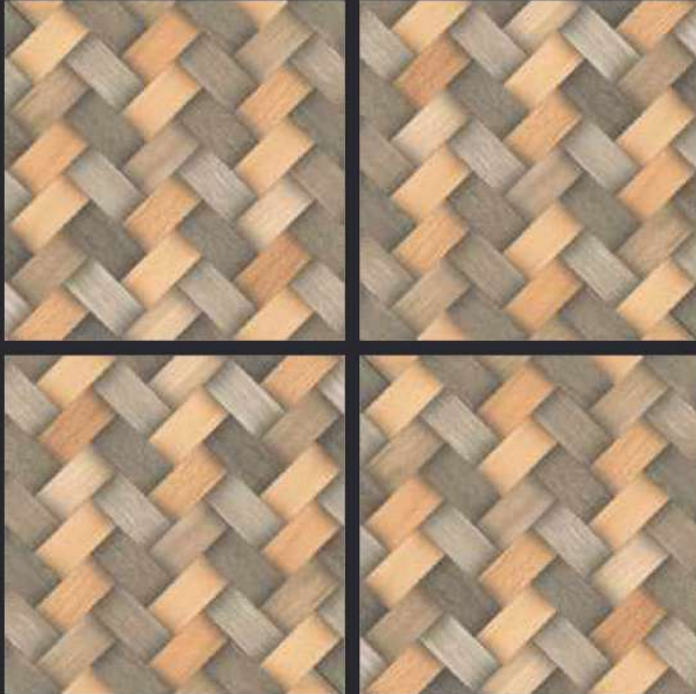

GLAZED
VITRIFIED TILES
**600x
600mm**

SPARTEN^{TM}
MARVELOUS MARBLE

WEAVE BROWN
RUSTIC FINISH

EURO PALLET PACKING

Size	Pcs. Per Box	Sq. Mtr. Per Box	Sq. Ft. Per Box	Weight Per Box In Kgs. (approx)	Sq. Mtr. Per Container	Total Boxes Per Container	Boxes Per Pallet	Total Pallets Per Cont	Thickness (mm) (approx)	Weight / CTN (approx)
60x60cm	4 pcs.	1.44	15.5	27.5	1440.00	1000	50	20	9.00	27500