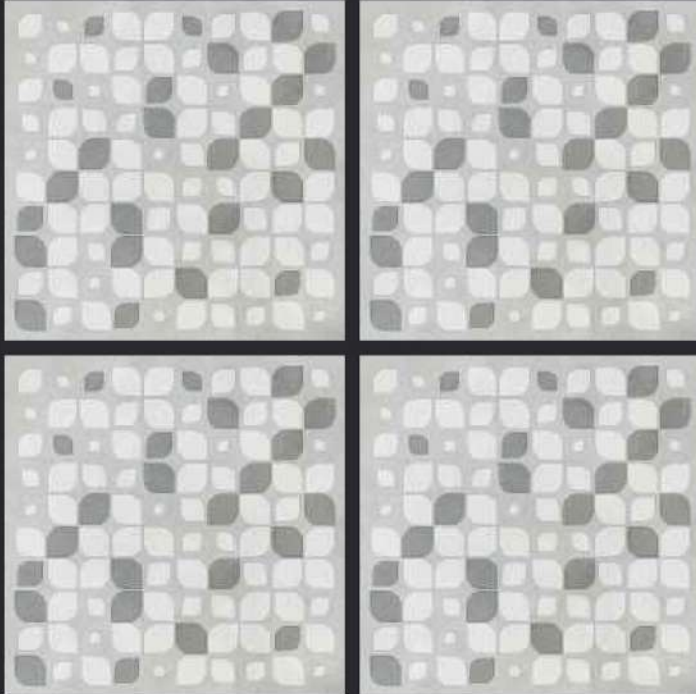

GLAZED
VITRIFIED TILES

600x
600mm

SVPL 5003 (CARVING)

RUSTIC FINISH

EURO PALLET PACKING

Size	Pcs. Per Box	Sq. Mtr. Per Box	Sq. Ft. Per Box	Weight Per Box In Kgs. (approx)	Sq. Mtr. Per Container	Total Boxes Per Container	Boxes Per Pallet	Total Pallets Per Cont	Thickness (mm) (approx)	Weight / CTN (approx)
60x60cm	4 pcs.	1.44	15.5	27.5	1440.00	1000	50	20	9.00	27500