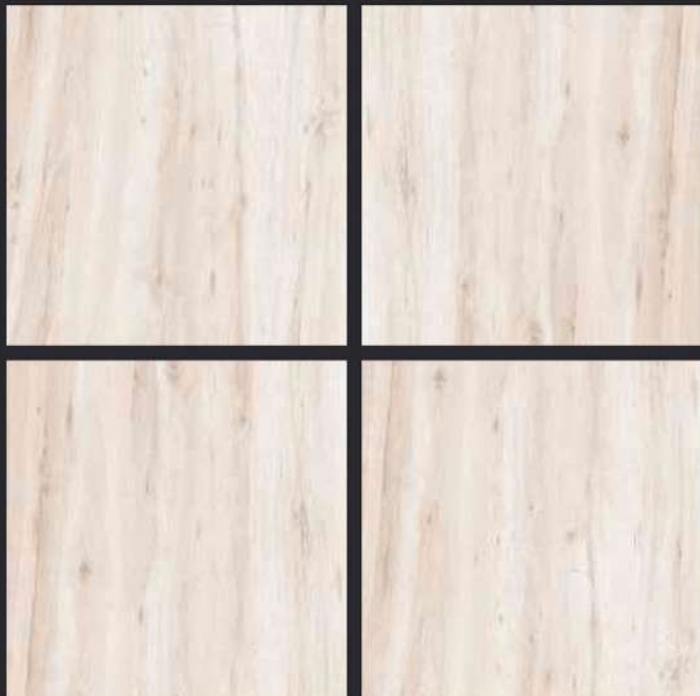

GLAZED
VITRIFIED TILES

600x
600mm

Random Face