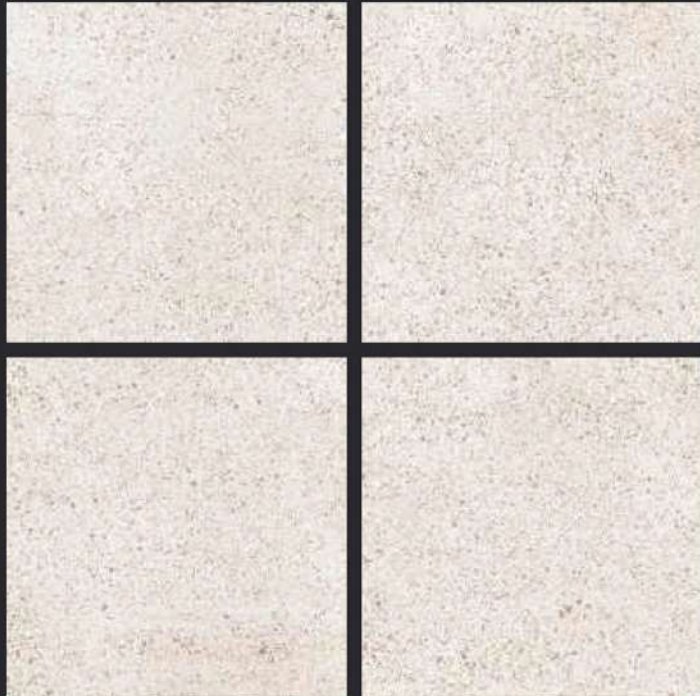

GLAZED
VITRIFIED TILES

600x
600mm

SPARTEN™
MARVELOUS MARBLE

Random Face