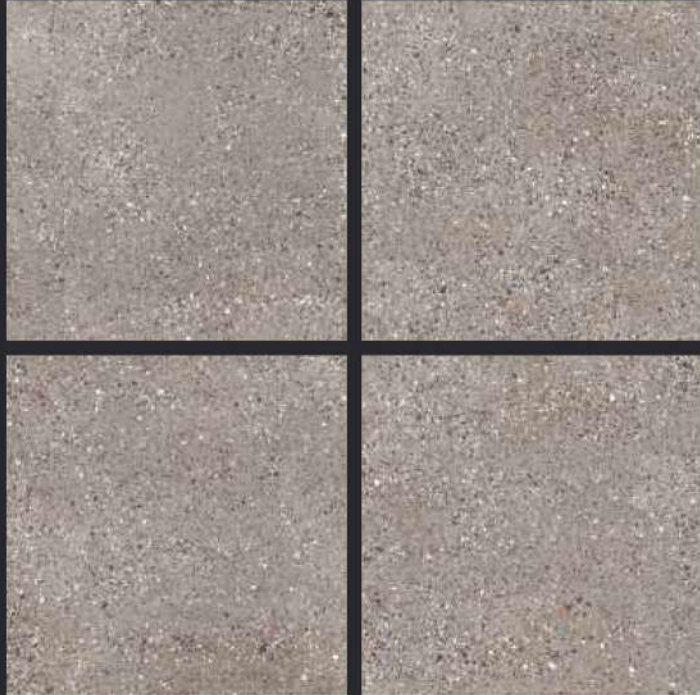

GLAZED
VITRIFIED TILES

600x
600mm

Random Face