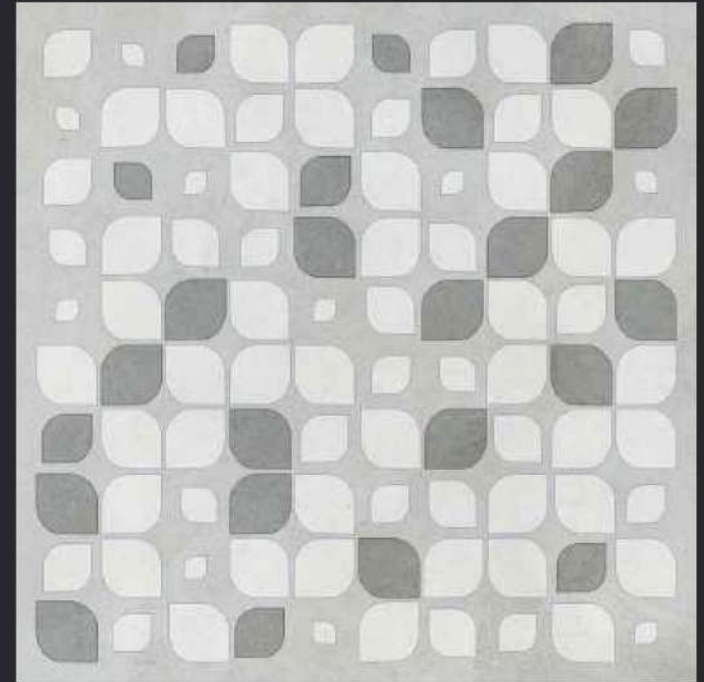

GLAZED
VITRIFIED TILES

600x
600mm

SVPL 5003 (CARVING)

RUSTIC FINISH

EURO PALLET PACKING

Size	Pcs. Per Box	Sq. Mtr. Per Box	Sq. Ft. Per Box	Weight Per Box In Kgs. (approx)	Sq. Mtr. Per Container	Total Boxes Per Container	Boxes Per Pallet	Total Pallets Per Cont	Thickness (mm) (approx)	Weight / CTN (approx)
60x60cm	4 pcs.	1.44	15.5	27.5	1440.00	1000	50	20	9.00	27500