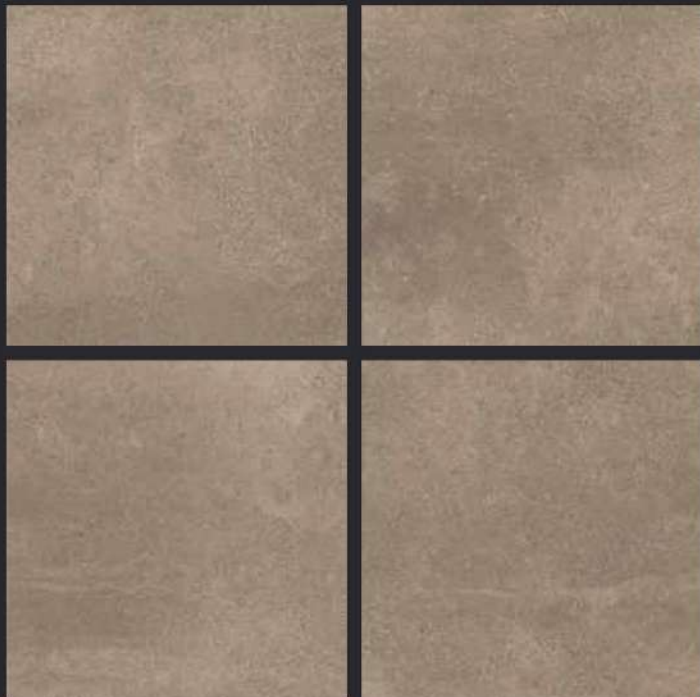

GLAZED
VITRIFIED TILES

600x
600mm

SPARTEN™
MARVELOUS MARBLE

Random Face