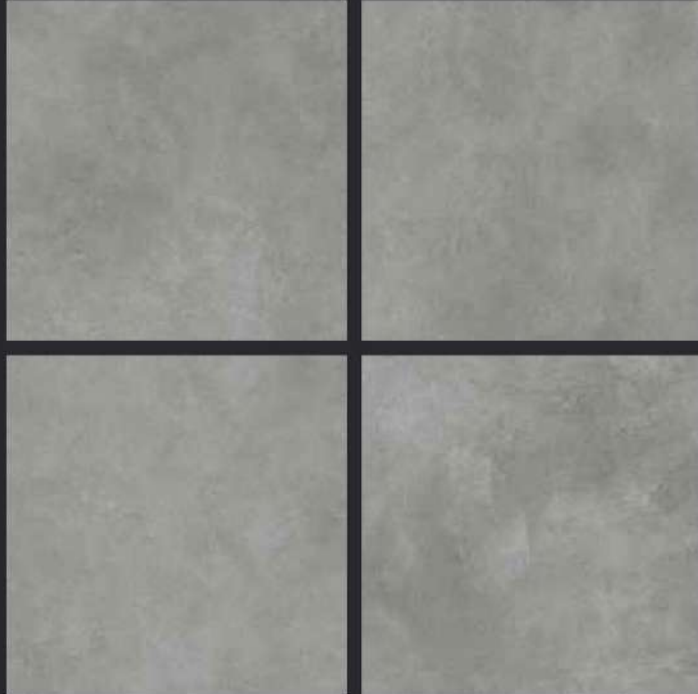

GLAZED
VITRIFIED TILES

600x
600mm

SPARTEN^{TM}
MARVELOUS MARBLE

Random Face