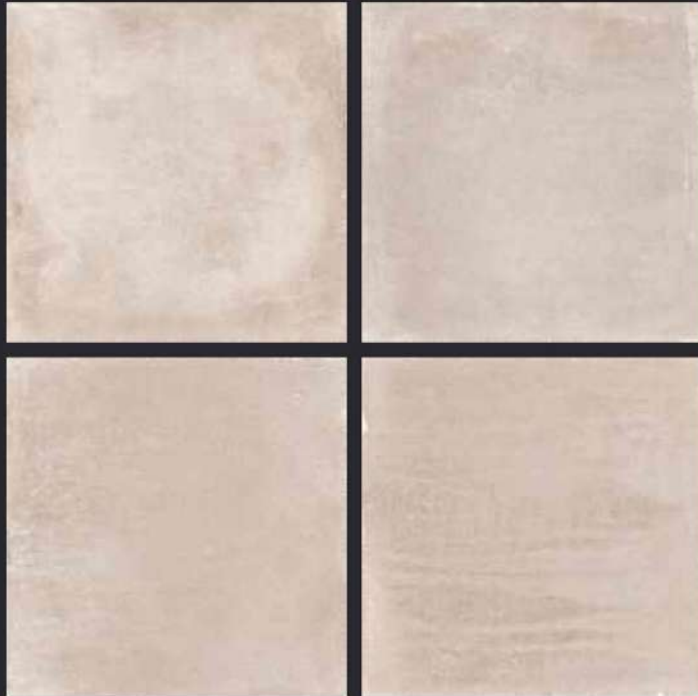

GLAZED
VITRIFIED TILES
**600x
600mm**

Random Face