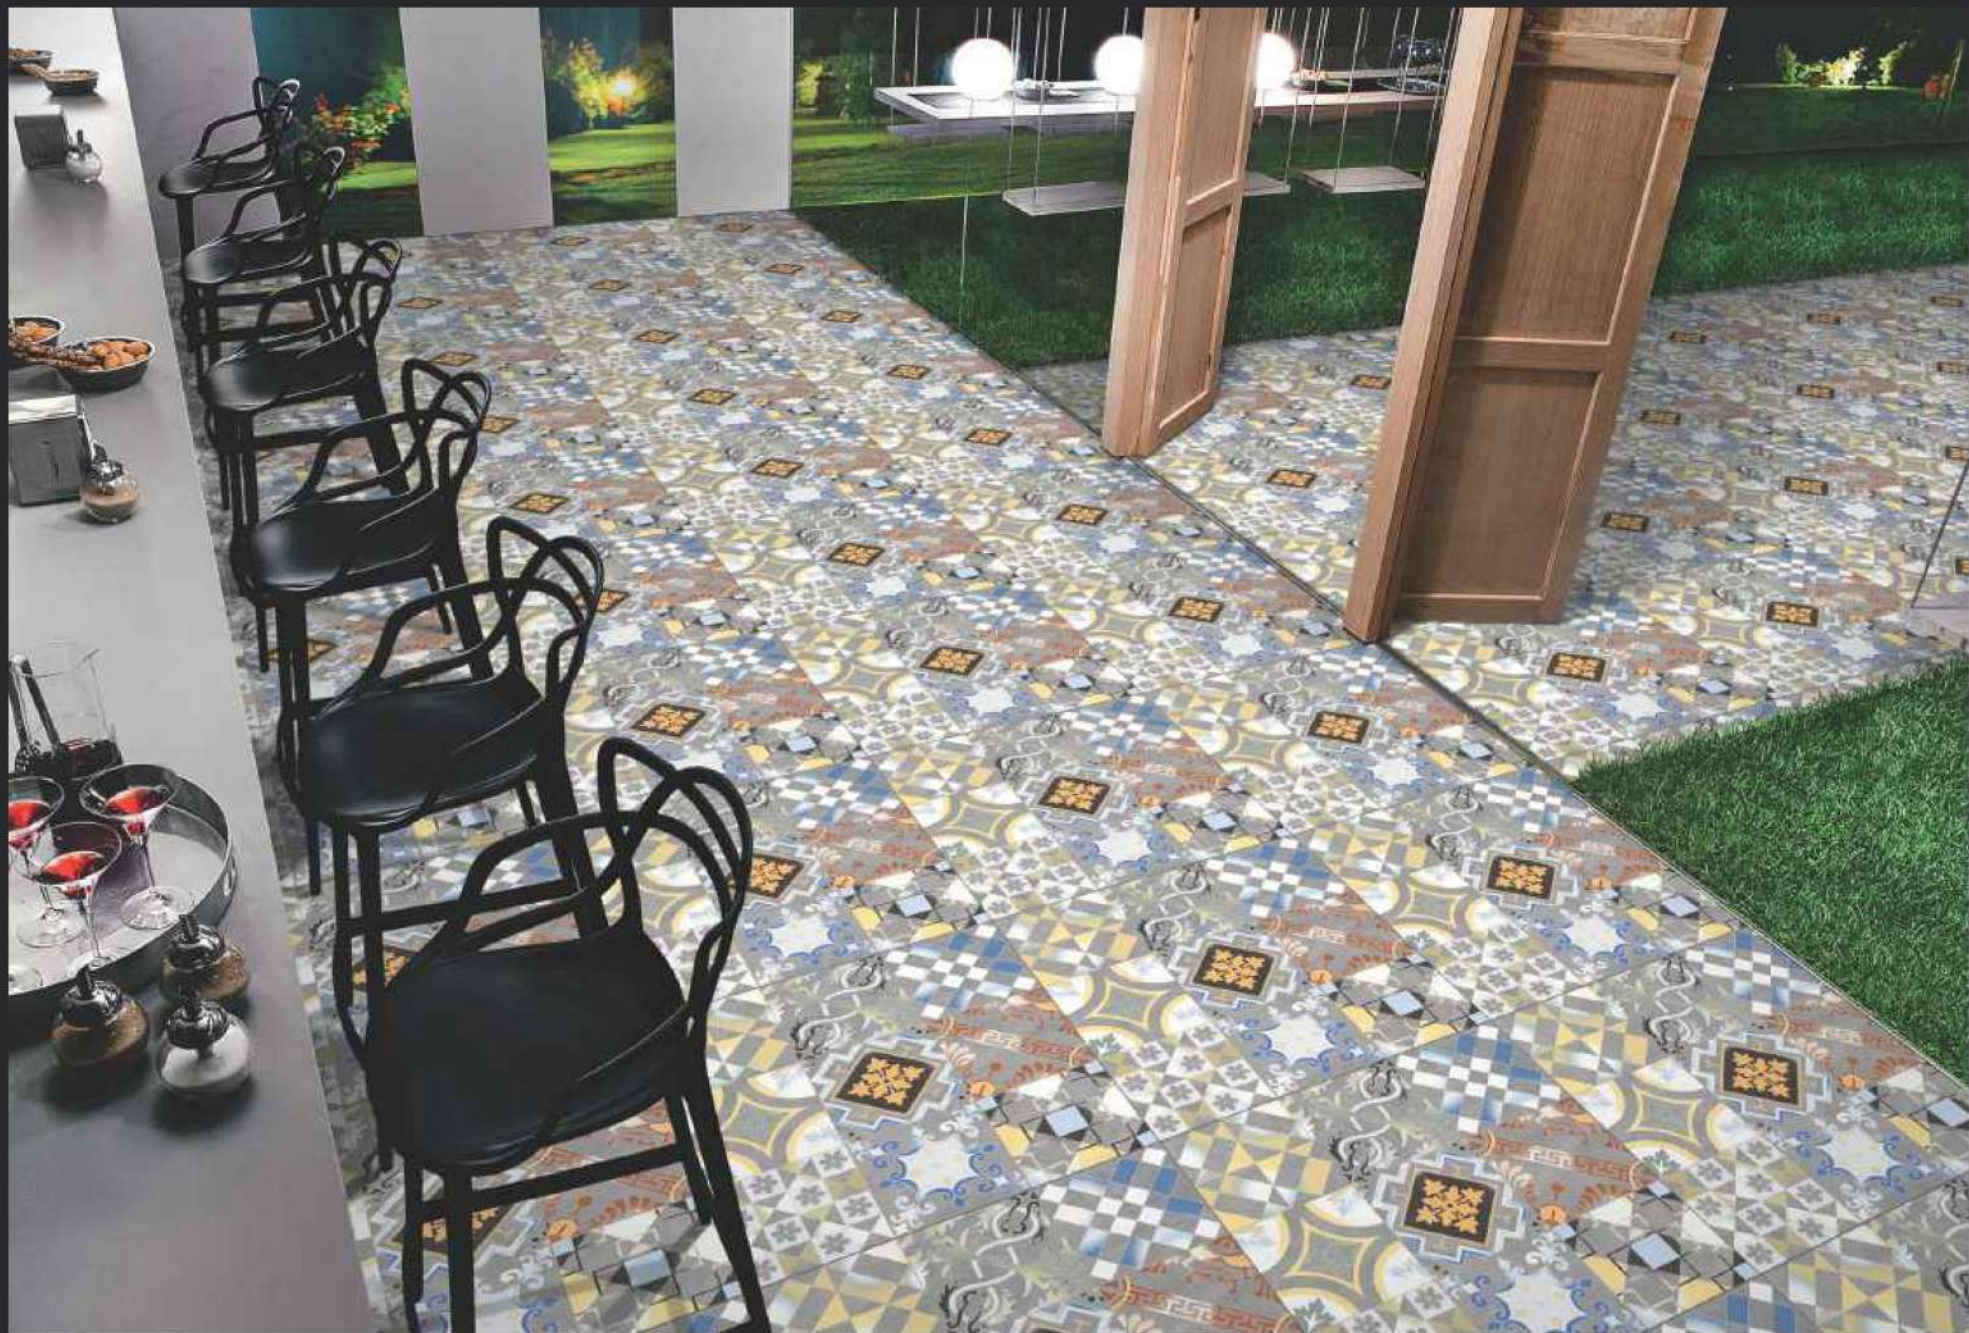

GLAZED
VITRIFIED TILES

600x
600mm

SPARTENTM
MARVELOUS MARBLE

SVPL D 3042

RUSTIC FINISH

EURO PALLET PACKING

Size	Pcs. Per Box	Sq. Mtr. Per Box	Sq. Ft. Per Box	Weight Per Box In Kgs. (approx)	Sq. Mtr. Per Container	Total Boxes Per Container	Boxes Per Pallet	Total Pallets Per Cont	Thickness (mm) (approx)	Weight / CTN (approx)
60x60cm	4 pcs.	1.44	15.5	27.5	1440.00	1000	50	20	9.00	27500