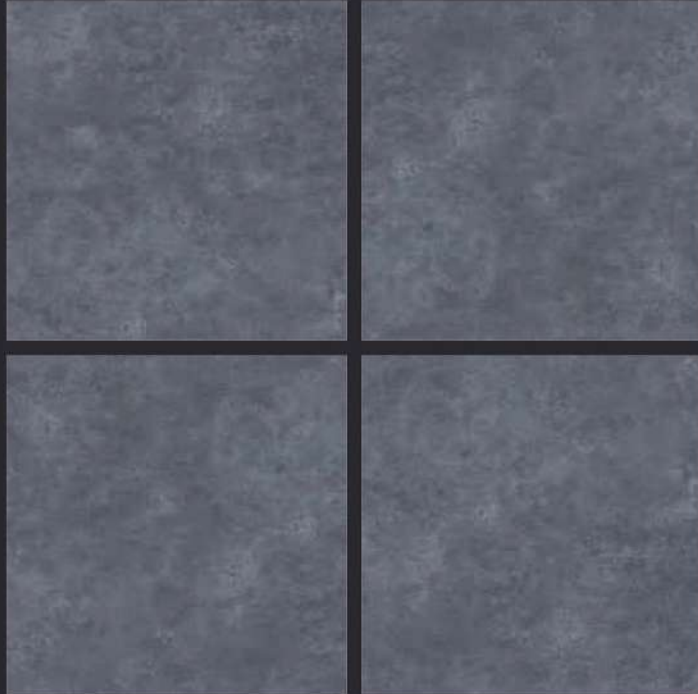

GLAZED
VITRIFIED TILES

600x
600mm

SPARTEN^{TM}
MARVELOUS MARBLE

Random Face