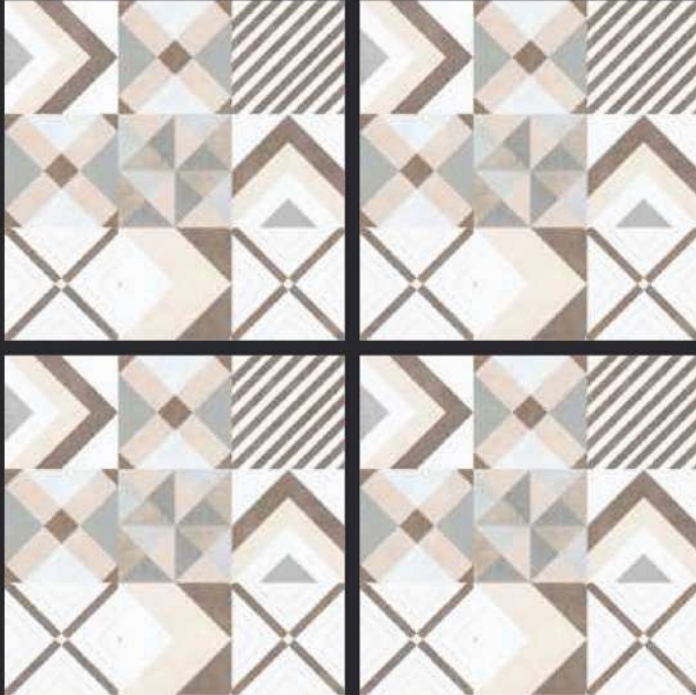

GLAZED
VITRIFIED TILES

600x
600mm

SPARTEN^{TM}
MARVELOUS MARBLE

SVPL 5000 (CARVING)

RUSTIC FINISH

EURO PALLET PACKING

Size	Pcs. Per Box	Sq. Mtr. Per Box	Sq. Ft. Per Box	Weight Per Box In Kgs. (approx)	Sq. Mtr. Per Container	Total Boxes Per Container	Boxes Per Pallet	Total Pallets Per Cont	Thickness (mm) (approx)	Weight / CTN (approx)
60x60cm	4 pcs.	1.44	15.5	27.5	1440.00	1000	50	20	9.00	27500