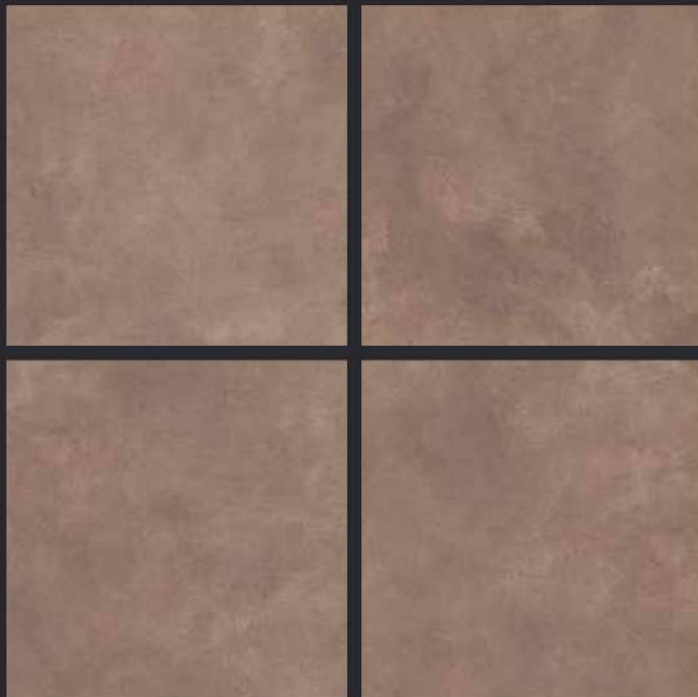

GLAZED
VITRIFIED TILES

600x
600mm

SPARTEN™
MARVELOUS MARBLE

Random Face