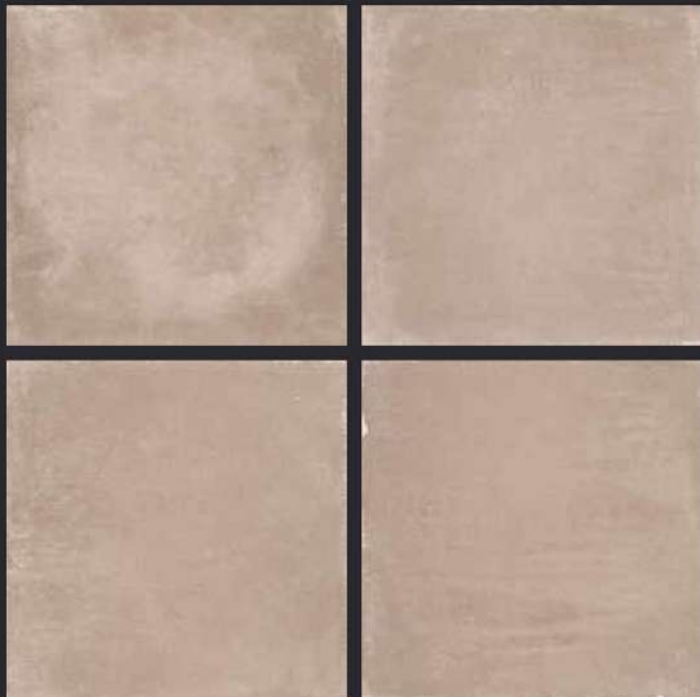

GLAZED
VITRIFIED TILES

600x
600mm

SPARTEN^{TM}
MARVELOUS MARBLE

Random Face