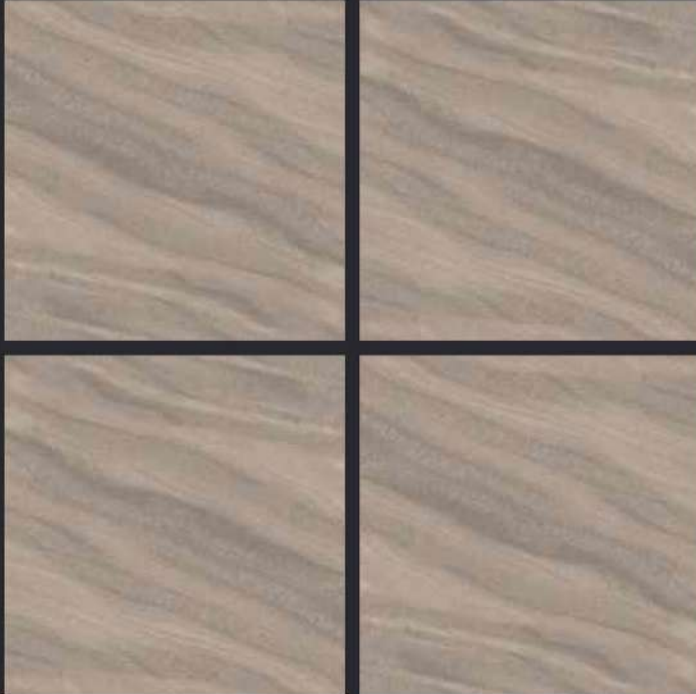

GLAZED
VITRIFIED TILES

600x
600mm

SPARTEN™
MARVELOUS MARBLE

AVANT BROWN

SATIN FINISH

EURO PALLET PACKING

Size	Pcs. Per Box	Sq. Mtr. Per Box	Sq. Ft. Per Box	Weight Per Box In Kgs. (approx)	Sq. Mtr. Per Container	Total Boxes Per Container	Boxes Per Pallet	Total Pallets Per Cont	Thickness (mm) (approx)	Weight / CTN (approx)
60x60cm	4 pcs.	1.44	15.5	27.5	1440.00	1000	50	20	9.00	27500