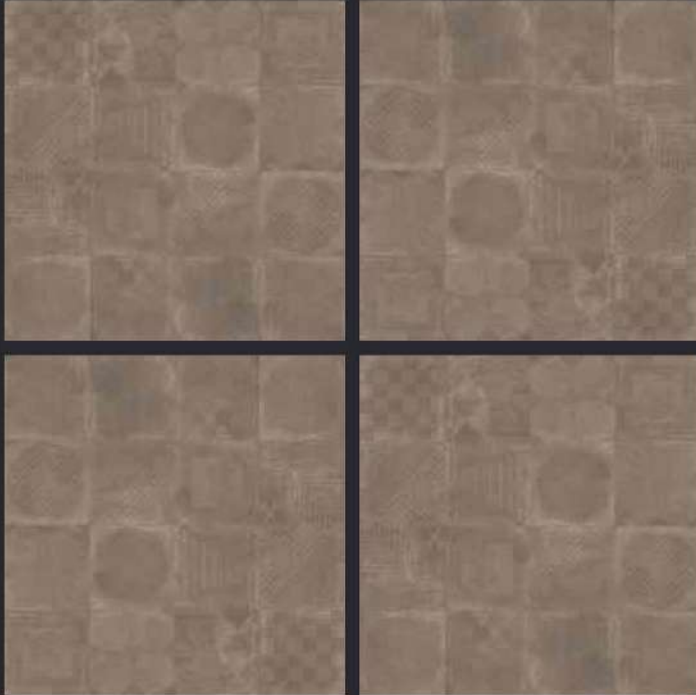

GLAZED
VITRIFIED TILES

600x
600mm

HEVOK CHOCO DECOR

SATIN FINISH

EURO PALLET PACKING

Size	Pcs. Per Box	Sq. Mtr. Per Box	Sq. Ft. Per Box	Weight Per Box In Kgs. (approx)	Sq. Mtr. Per Container	Total Boxes Per Container	Boxes Per Pallet	Total Pallets Per Cont	Thickness (mm) (approx)	Weight / CTN (approx)
60x60cm	4 pcs.	1.44	15.5	27.5	1440.00	1000	50	20	9.00	27500