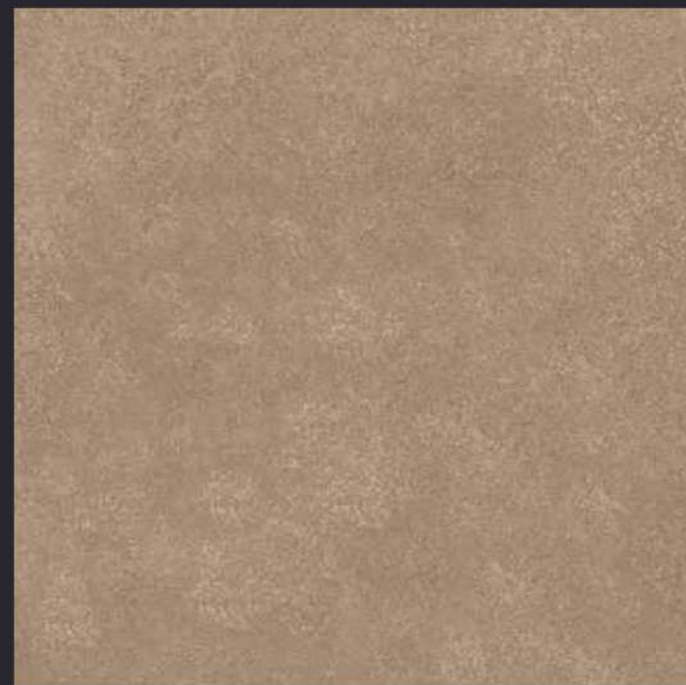

GLAZED  
VITRIFIED TILES

600x  
600mm

SPARTEN™  
MARVELOUS MARBLE

3047 DARK

SATIN FINISH