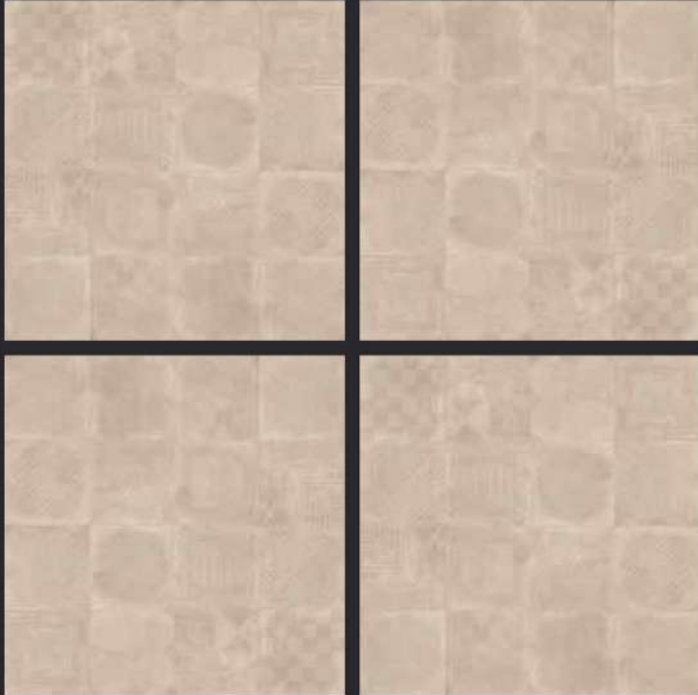

GLAZED
VITRIFIED TILES

600x
600mm

HEVOK ALMOND DECOR

SATIN FINISH

EURO PALLET PACKING

Size	Pcs. Per Box	Sq. Mtr. Per Box	Sq. Ft. Per Box	Weight Per Box In Kgs. (approx)	Sq. Mtr. Per Container	Total Boxes Per Container	Boxes Per Pallet	Total Pallets Per Cont	Thickness (mm) (approx)	Weight / CTN (approx)
60x60cm	4 pcs.	1.44	15.5	27.5	1440.00	1000	50	20	9.00	27500