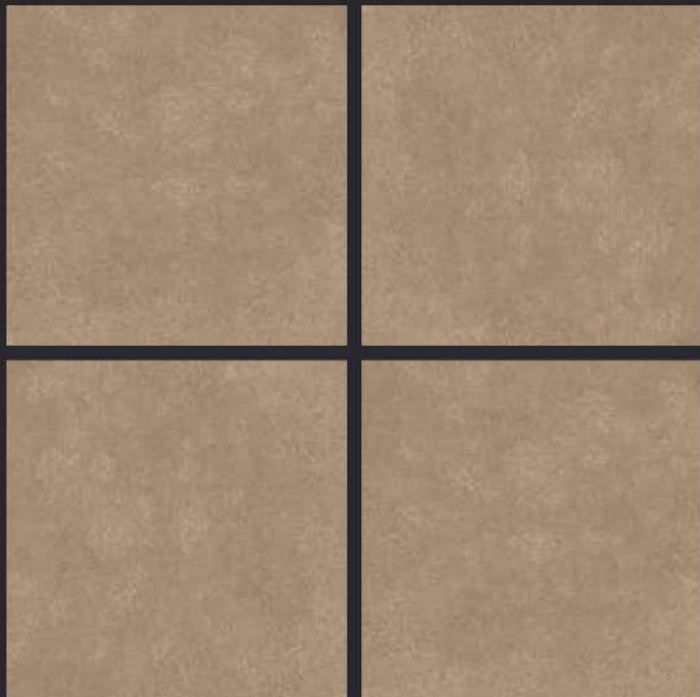

GLAZED  
VITRIFIED TILES

600x  
600mm

SPARTEN™  
MARVELOUS MARBLE

3047 DARK

SATIN FINISH