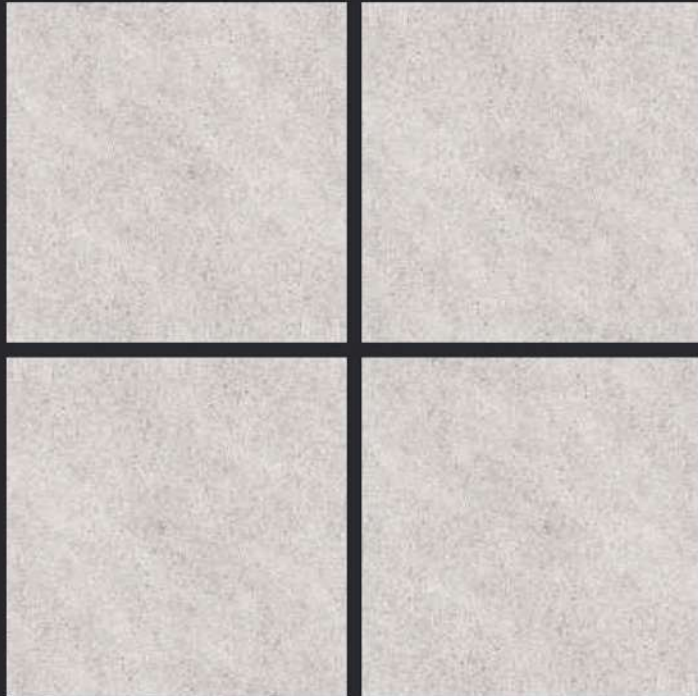

GLAZED
VITRIFIED TILES
**600x
600mm**

AVERY GREY
SATIN FINISH

EURO PALLET PACKING

Size	Pcs. Per Box	Sq. Mtr. Per Box	Sq. Ft. Per Box	Weight Per Box In Kgs. (approx)	Sq. Mtr. Per Container	Total Boxes Per Container	Boxes Per Pallet	Total Pallets Per Cont	Thickness (mm) (approx)	Weight / CTN (approx)
60x60cm	4 pcs.	1.44	15.5	27.5	1440.00	1000	50	20	9.00	27500