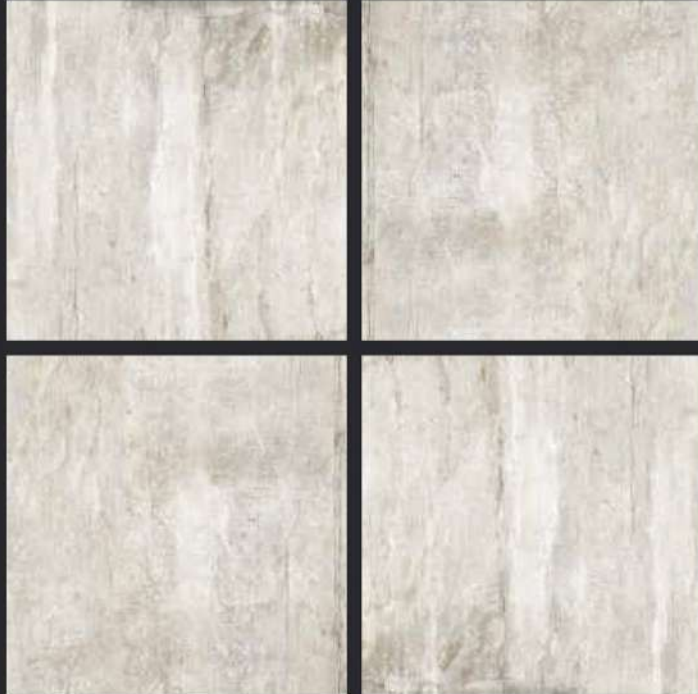

GLAZED
VITRIFIED TILES

600x
600mm

SPARTEN™
MARVELOUS MARBLE

Random Face