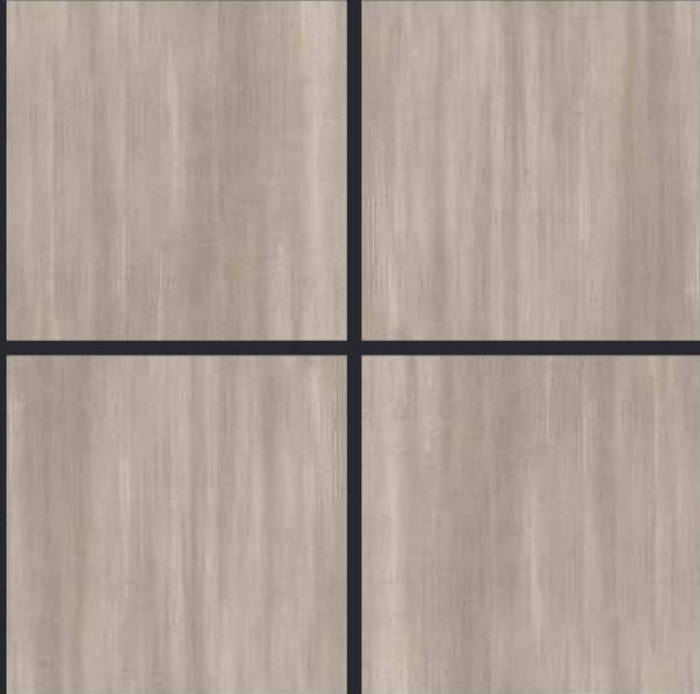

GLAZED
VITRIFIED TILES

600x
600mm

SPARTEN™
MARVELOUS MARBLE

Random Face