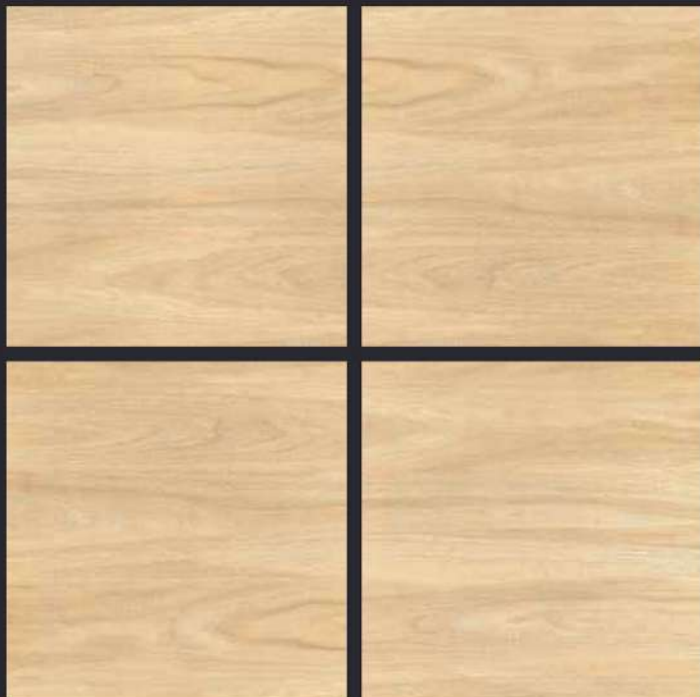

GLAZED  
VITRIFIED TILES

600x  
600mm

SPARTEN™  
MARVELOUS MARBLE

Random Face

SVPL 4002

SATIN FINISH