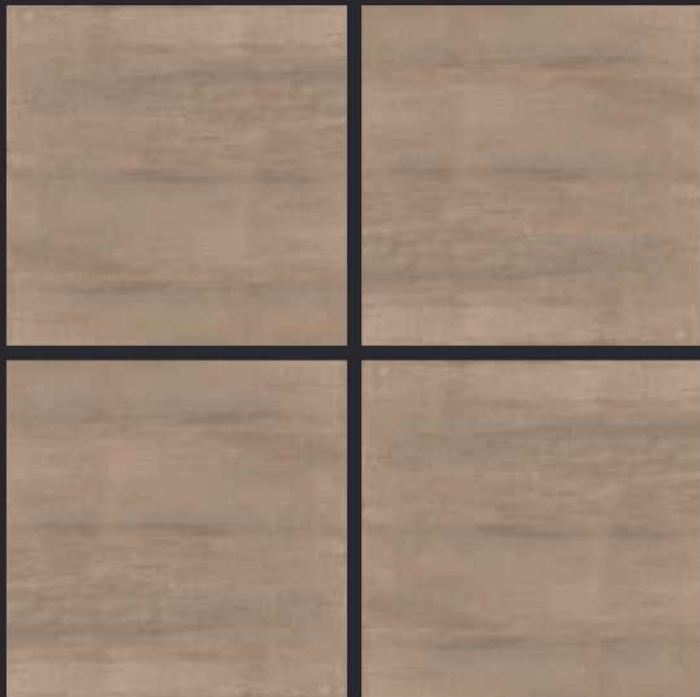

GLAZED
VITRIFIED TILES

600x
600mm

SPARTEN™
MARVELOUS MARBLE

MUFFN BROWN

SATIN FINISH

EURO PALLET PACKING

Size	Pcs. Per Box	Sq. Mtr. Per Box	Sq. Ft. Per Box	Weight Per Box In Kgs. (approx)	Sq. Mtr. Per Container	Total Boxes Per Container	Boxes Per Pallet	Total Pallets Per Cont	Thickness (mm) (approx)	Weight / CTN (approx)
60x60cm	4 pcs.	1.44	15.5	27.5	1440.00	1000	50	20	9.00	27500