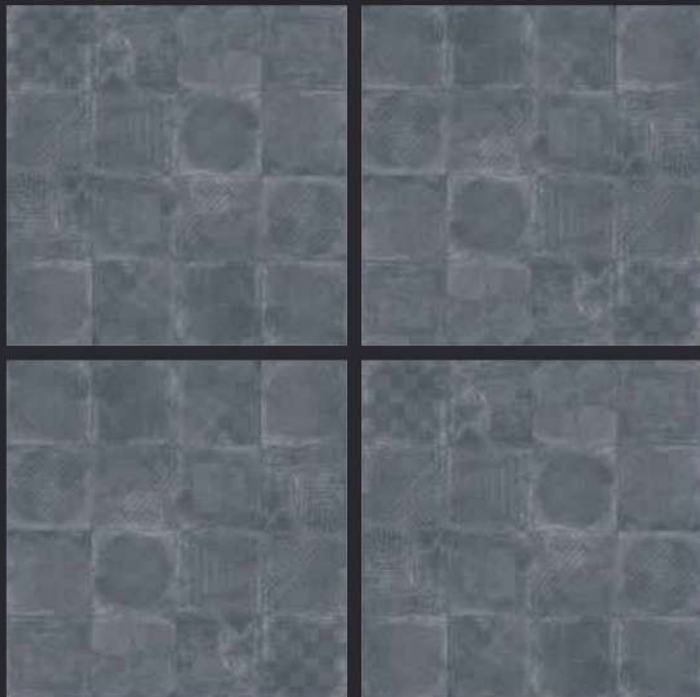

GLAZED
VITRIFIED TILES

600x
600mm

HEVOK GRAPHITE DECOR

SATIN FINISH

EURO PALLET PACKING

Size	Pcs. Per Box	Sq. Mtr. Per Box	Sq. Ft. Per Box	Weight Per Box In Kgs. (approx)	Sq. Mtr. Per Container	Total Boxes Per Container	Boxes Per Pallet	Total Pallets Per Cont	Thickness (mm) (approx)	Weight / CTN (approx)
60x60cm	4 pcs.	1.44	15.5	27.5	1440.00	1000	50	20	9.00	27500