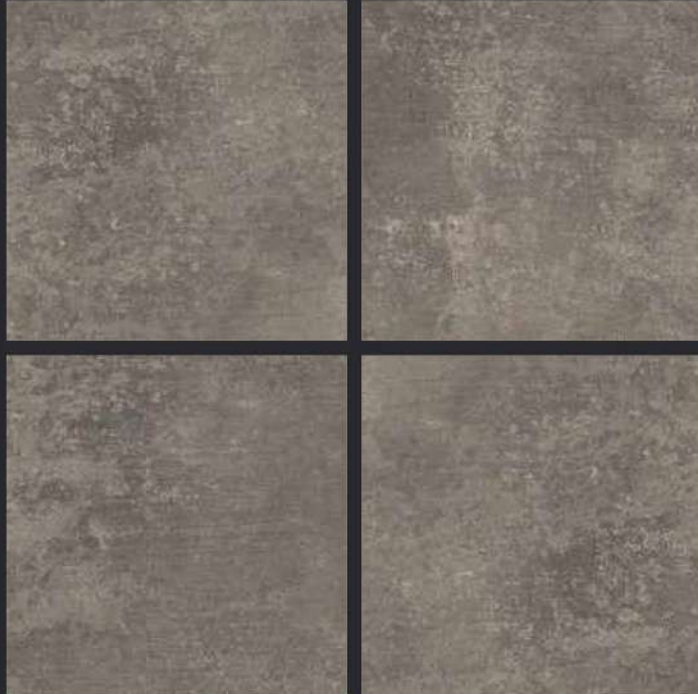

GLAZED
VITRIFIED TILES

600x
600mm

SPARTEN™
MARVELOUS MARBLE

Random Face