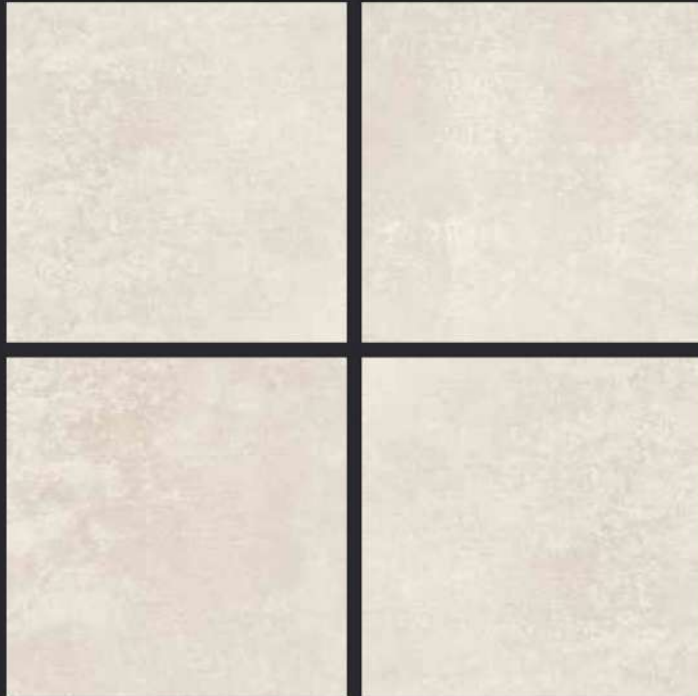

# Satin

GVT  
**600x**  
**600mm**

GLAZED  
VITRIFIED TILES  
**600x  
600mm**

**SPARTEN**<sup>TM</sup>  
MARVELOUS MARBLE

Random Face

**ASFALTO BEIGE**

SATIN FINISH

**EURO PALLET PACKING**