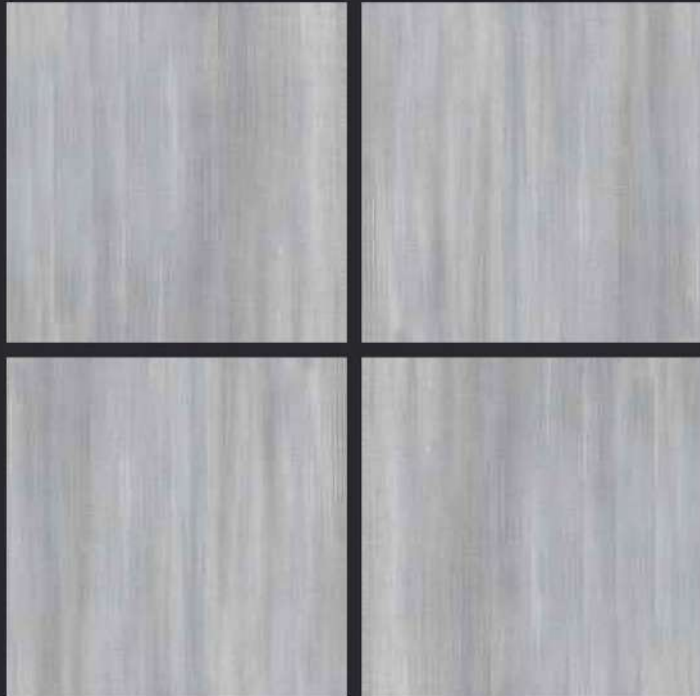

GLAZED
VITRIFIED TILES

600x
600mm

SPARTEN™
MARVELOUS MARBLE

Random Face