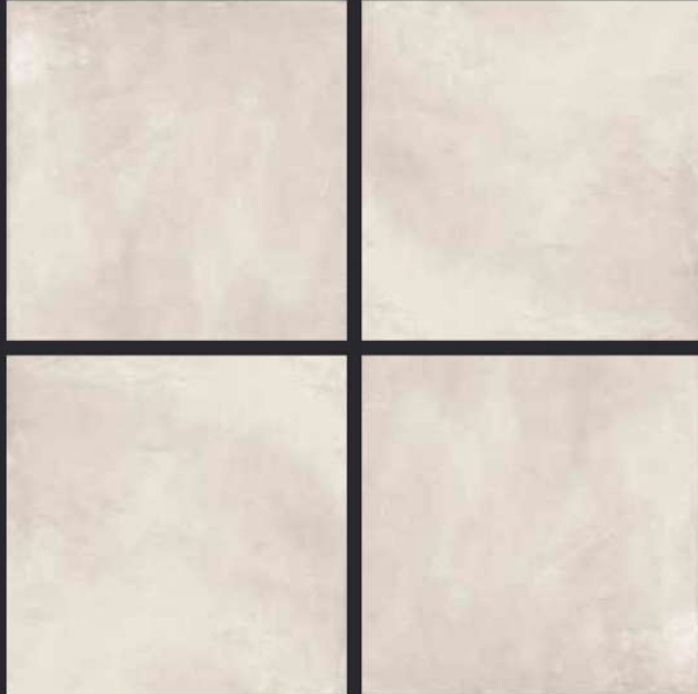

GLAZED
VITRIFIED TILES

600x
600mm

SPARTEN™
MARVELOUS MARBLE

Random Face