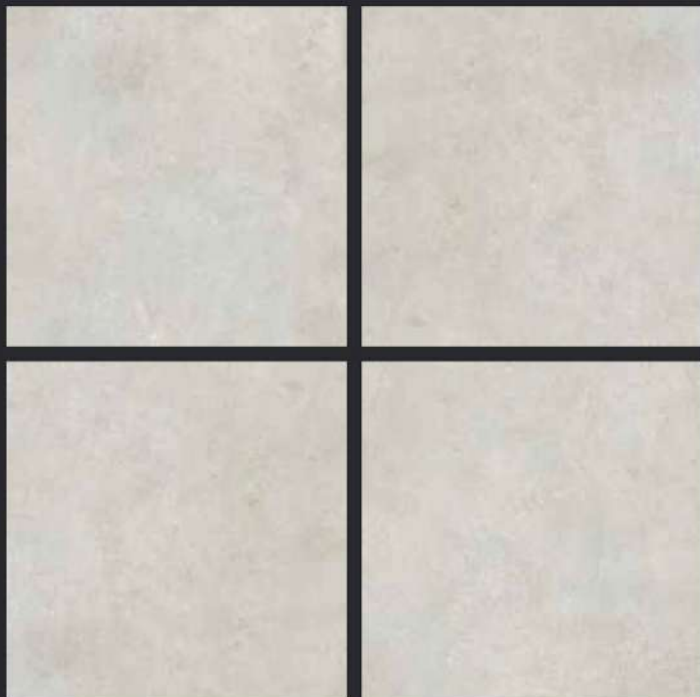

GLAZED  
VITRIFIED TILES

600x  
600mm

SPARTEN™  
MARVELOUS MARBLE

Random Face

SVPL 4001

SATIN FINISH