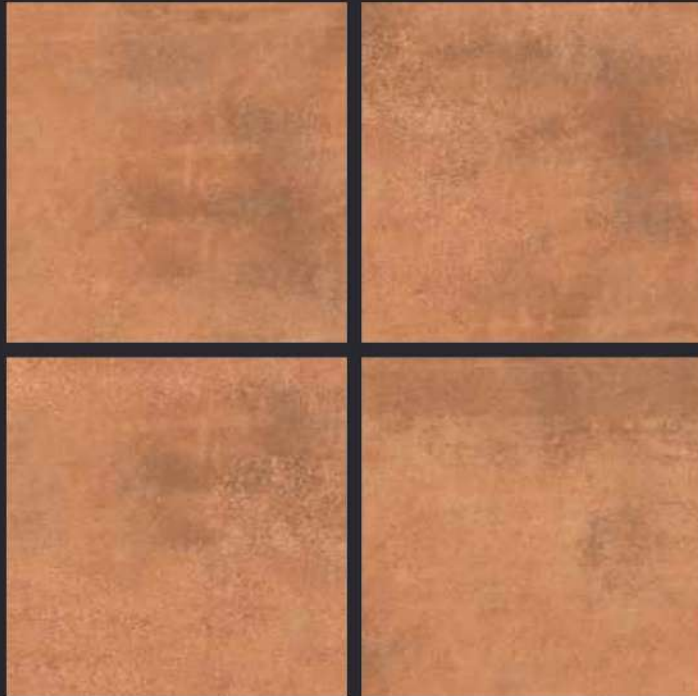

GLAZED
VITRIFIED TILES

600x
600mm

SPARTEN^{TM}
MARVELOUS MARBLE

Random Face