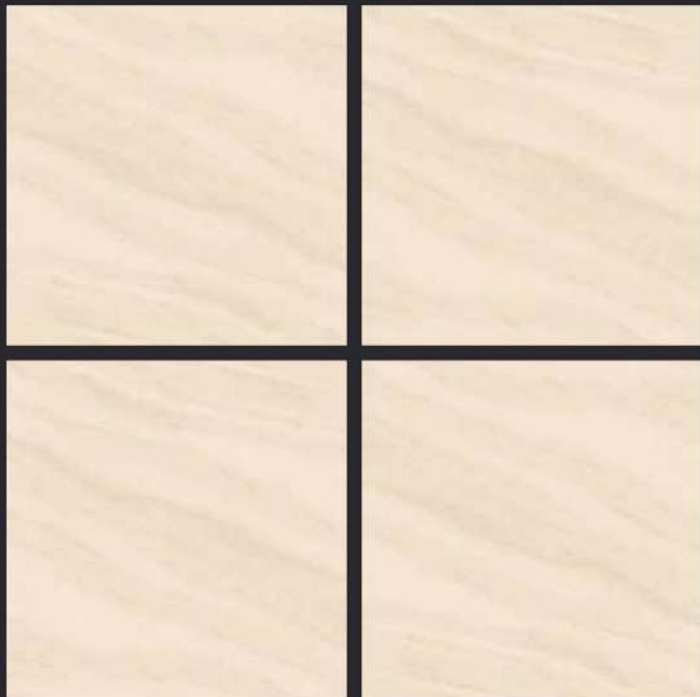

GLAZED  
VITRIFIED TILES

600x  
600mm

SPARTEN™  
MARVELOUS MARBLE

AVANT BEIGE

SATIN FINISH