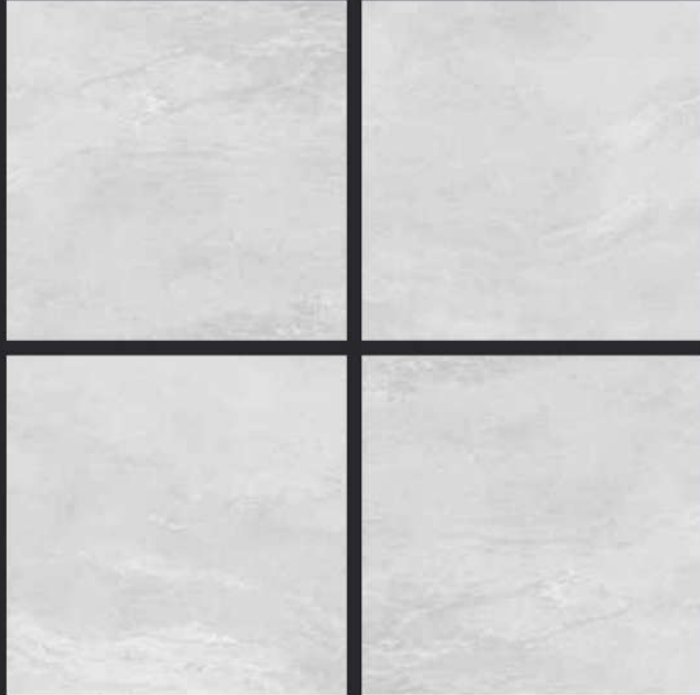

GLAZED
VITRIFIED TILES
**600x
600mm**

Random Face