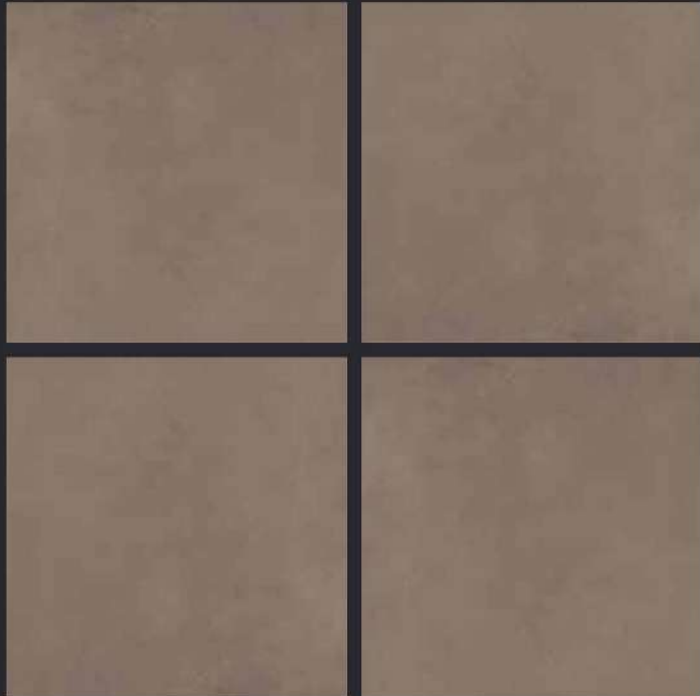

GLAZED  
VITRIFIED TILES

600x  
600mm

SPARTEN™  
MARVELOUS MARBLE

HEVOK CHOCO

SATIN FINISH