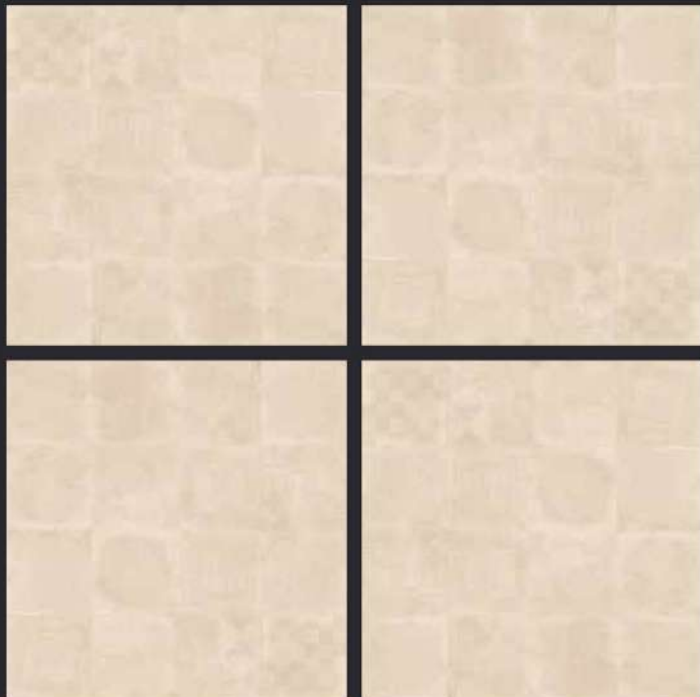

GLAZED
VITRIFIED TILES

600x
600mm

SPARTEN™
MARVELOUS MARBLE

HEVOK CREMA DECOR

SATIN FINISH

EURO PALLET PACKING

Size	Pcs. Per Box	Sq. Mtr. Per Box	Sq. Ft. Per Box	Weight Per Box In Kgs. (approx)	Sq. Mtr. Per Container	Total Boxes Per Container	Boxes Per Pallet	Total Pallets Per Cont	Thickness (mm) (approx)	Weight / CTN (approx)
60x60cm	4 pcs.	1.44	15.5	27.5	1440.00	1000	50	20	9.00	27500