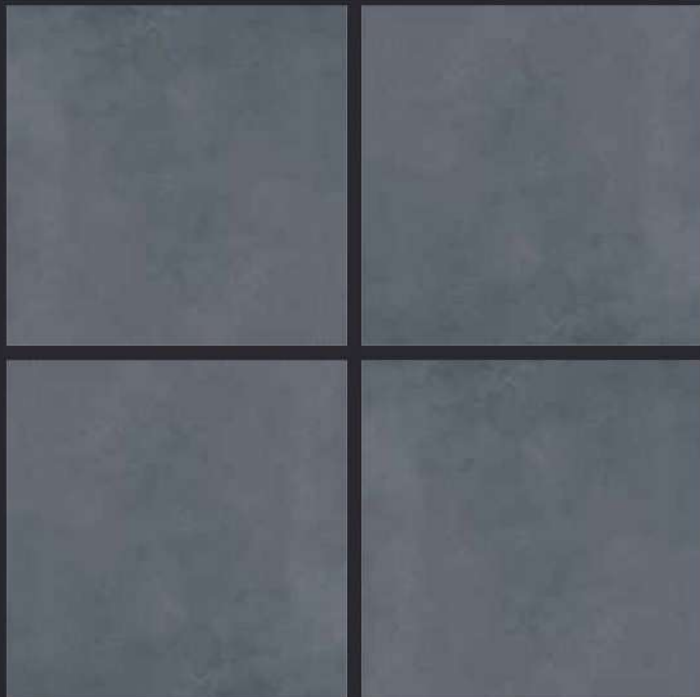

GLAZED
VITRIFIED TILES

600x
600mm

SPARTEN^{TM}
MARVELOUS MARBLE

HEVOK GRAPHITE

SATIN FINISH

EURO PALLET PACKING

Size	Pcs. Per Box	Sq. Mtr. Per Box	Sq. Ft. Per Box	Weight Per Box In Kgs. (approx)	Sq. Mtr. Per Container	Total Boxes Per Container	Boxes Per Pallet	Total Pallets Per Cont	Thickness (mm) (approx)	Weight / CTN (approx)
60x60cm	4 pcs.	1.44	15.5	27.5	1440.00	1000	50	20	9.00	27500