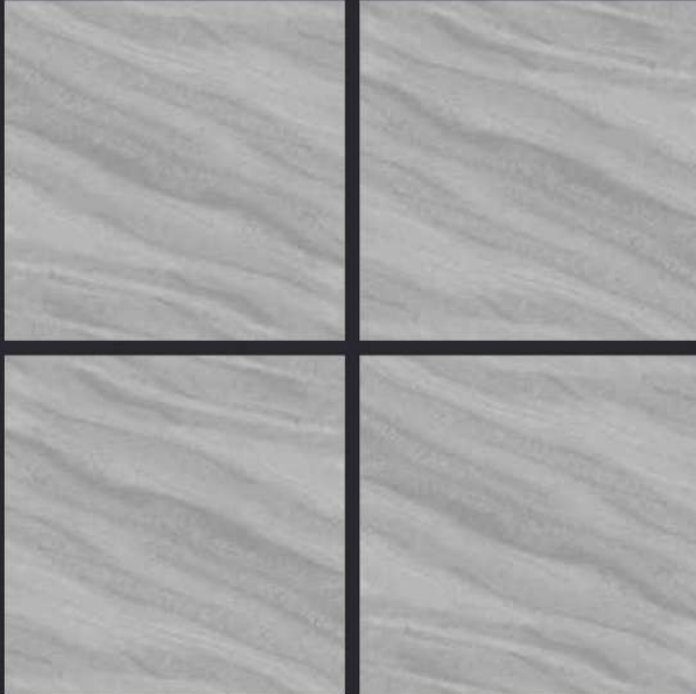

GLAZED
VITRIFIED TILES

600x
600mm

SPARTEN™
MARVELOUS MARBLE

AVANT DARK GREY

SATIN FINISH

EURO PALLET PACKING

Size	Pcs. Per Box	Sq. Mtr. Per Box	Sq. Ft. Per Box	Weight Per Box In Kgs. (approx)	Sq. Mtr. Per Container	Total Boxes Per Container	Boxes Per Pallet	Total Pallets Per Cont	Thickness (mm) (approx)	Weight / CTN (approx)
60x60cm	4 pcs.	1.44	15.5	27.5	1440.00	1000	50	20	9.00	27500