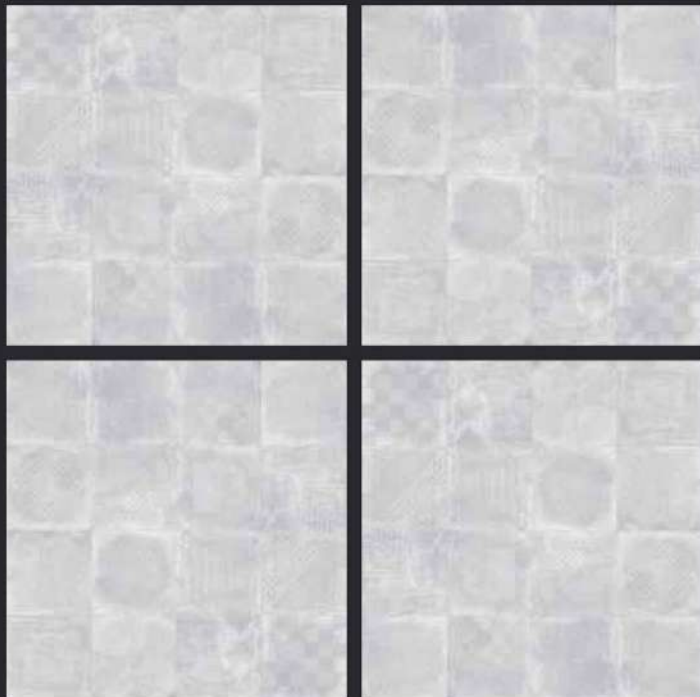

GLAZED
VITRIFIED TILES

600x
600mm

SPARTEN™
MARVELOUS MARBLE

HEVOK BIANCO DECOR

SATIN FINISH

EURO PALLET PACKING

Size	Pcs. Per Box	Sq. Mtr. Per Box	Sq. Ft. Per Box	Weight Per Box In Kgs. (approx)	Sq. Mtr. Per Container	Total Boxes Per Container	Boxes Per Pallet	Total Pallets Per Cont	Thickness (mm) (approx)	Weight / CTN (approx)
60x60cm	4 pcs.	1.44	15.5	27.5	1440.00	1000	50	20	9.00	27500