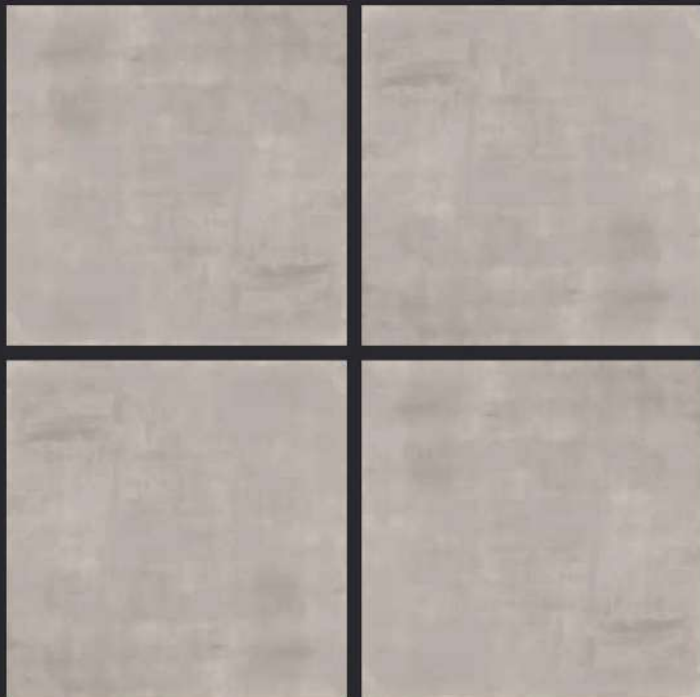

GLAZED
VITRIFIED TILES

600x
600mm

SPARTEN™
MARVELOUS MARBLE

BETON BONE

SATIN FINISH

EURO PALLET PACKING

Size	Pcs. Per Box	Sq. Mtr. Per Box	Sq. Ft. Per Box	Weight Per Box In Kgs. (approx)	Sq. Mtr. Per Container	Total Boxes Per Container	Boxes Per Pallet	Total Pallets Per Cont	Thickness (mm) (approx)	Weight / CTN (approx)
60x60cm	4 pcs.	1.44	15.5	27.5	1440.00	1000	50	20	9.00	27500