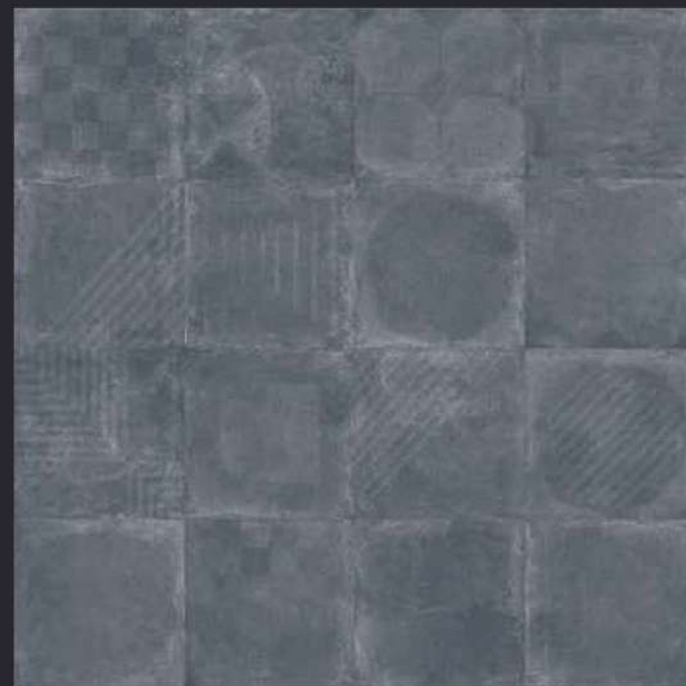

GLAZED
VITRIFIED TILES

600x
600mm

HEVOK GRAPHITE DECOR

SATIN FINISH

EURO PALLET PACKING

Size	Pcs. Per Box	Sq. Mtr. Per Box	Sq. Ft. Per Box	Weight Per Box In Kgs. (approx)	Sq. Mtr. Per Container	Total Boxes Per Container	Boxes Per Pallet	Total Pallets Per Cont	Thickness (mm) (approx)	Weight / CTN (approx)
60x60cm	4 pcs.	1.44	15.5	27.5	1440.00	1000	50	20	9.00	27500