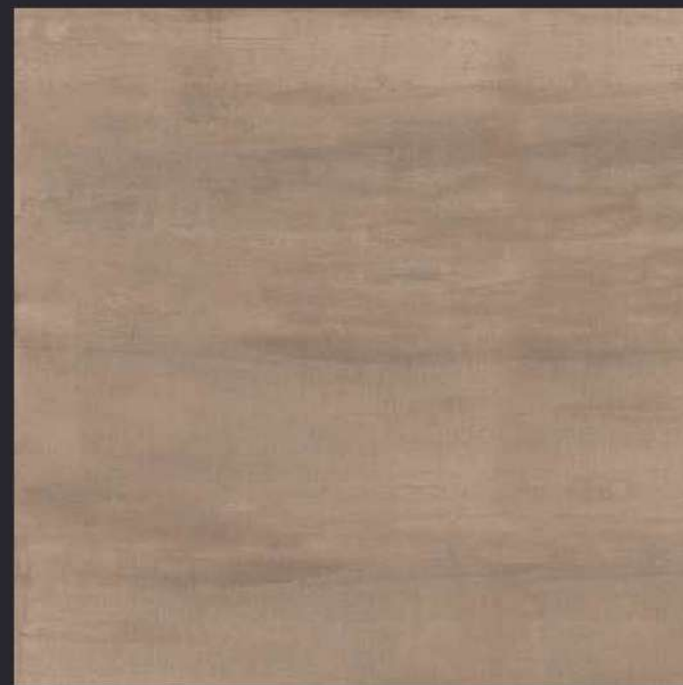

GLAZED
VITRIFIED TILES

600x
600mm

SPARTEN™
MARVELOUS MARBLE

MUFFN BROWN

SATIN FINISH

EURO PALLET PACKING

Size	Pcs. Per Box	Sq. Mtr. Per Box	Sq. Ft. Per Box	Weight Per Box In Kgs. (approx)	Sq. Mtr. Per Container	Total Boxes Per Container	Boxes Per Pallet	Total Pallets Per Cont	Thickness (mm) (approx)	Weight / CTN (approx)
60x60cm	4 pcs.	1.44	15.5	27.5	1440.00	1000	50	20	9.00	27500