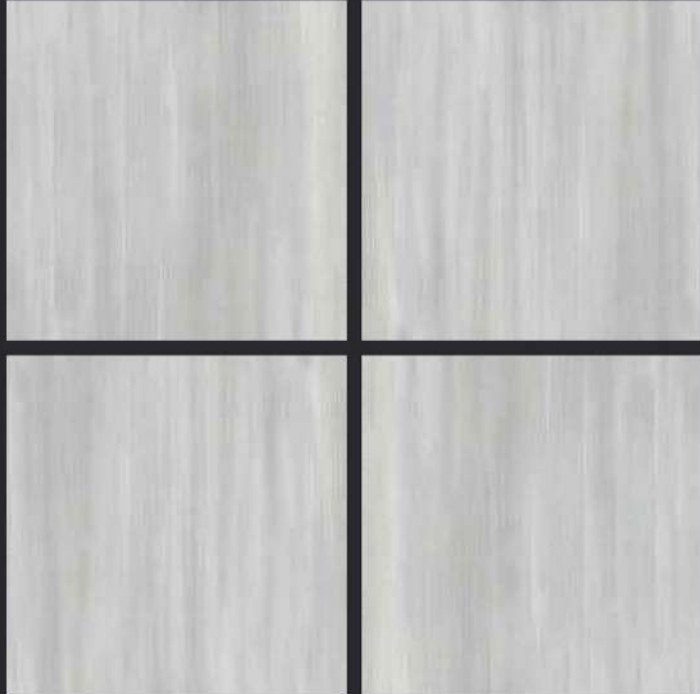

GLAZED
VITRIFIED TILES

600x
600mm

SPARTEN™
MARVELOUS MARBLE

Random Face