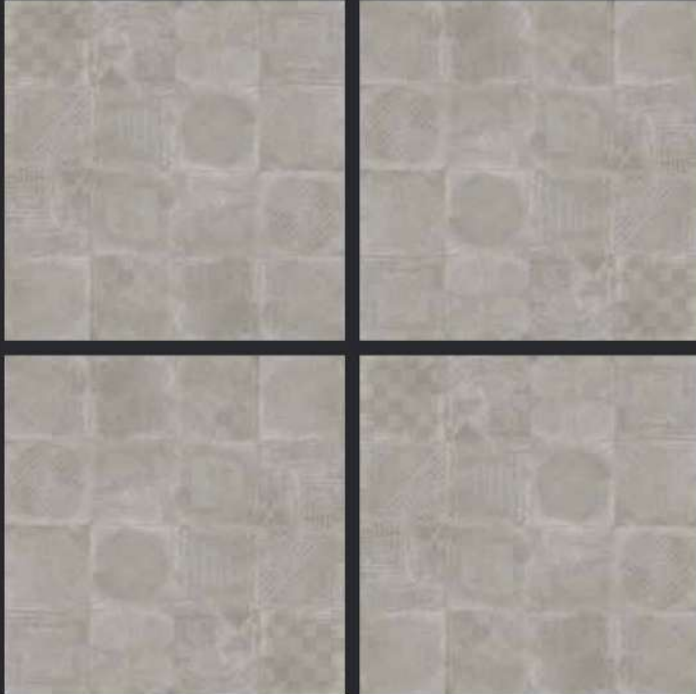

GLAZED
VITRIFIED TILES

600x
600mm

SPARTEN™
MARVELOUS MARBLE

HEVOK TERRA DECOR

SATIN FINISH

EURO PALLET PACKING

Size	Pcs. Per Box	Sq. Mtr. Per Box	Sq. Ft. Per Box	Weight Per Box In Kgs. (approx)	Sq. Mtr. Per Container	Total Boxes Per Container	Boxes Per Pallet	Total Pallets Per Cont	Thickness (mm) (approx)	Weight / CTN (approx)
60x60cm	4 pcs.	1.44	15.5	27.5	1440.00	1000	50	20	9.00	27500