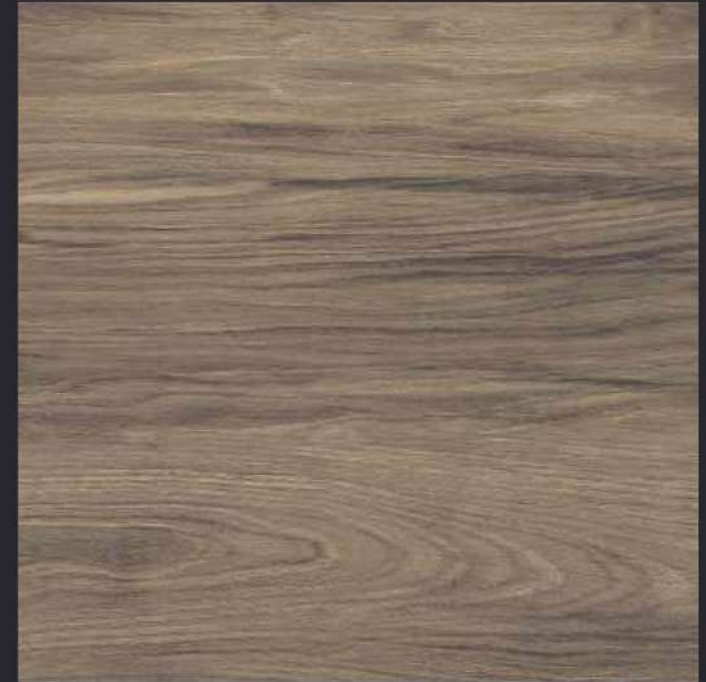

SVPL 4003

SATIN FINISH

EURO PALLET PACKING

Size	Pcs. Per Box	Sq. Mtr. Per Box	Sq. Ft. Per Box	Weight Per Box In Kgs. (approx)	Sq. Mtr. Per Container	Total Boxes Per Container	Boxes Per Pallet	Total Pallets Per Cont	Thickness (mm) (approx)	Weight / CTN (approx)
60x60cm	4 pcs.	1.44	15.5	27.5	1440.00	1000	50	20	9.00	27500