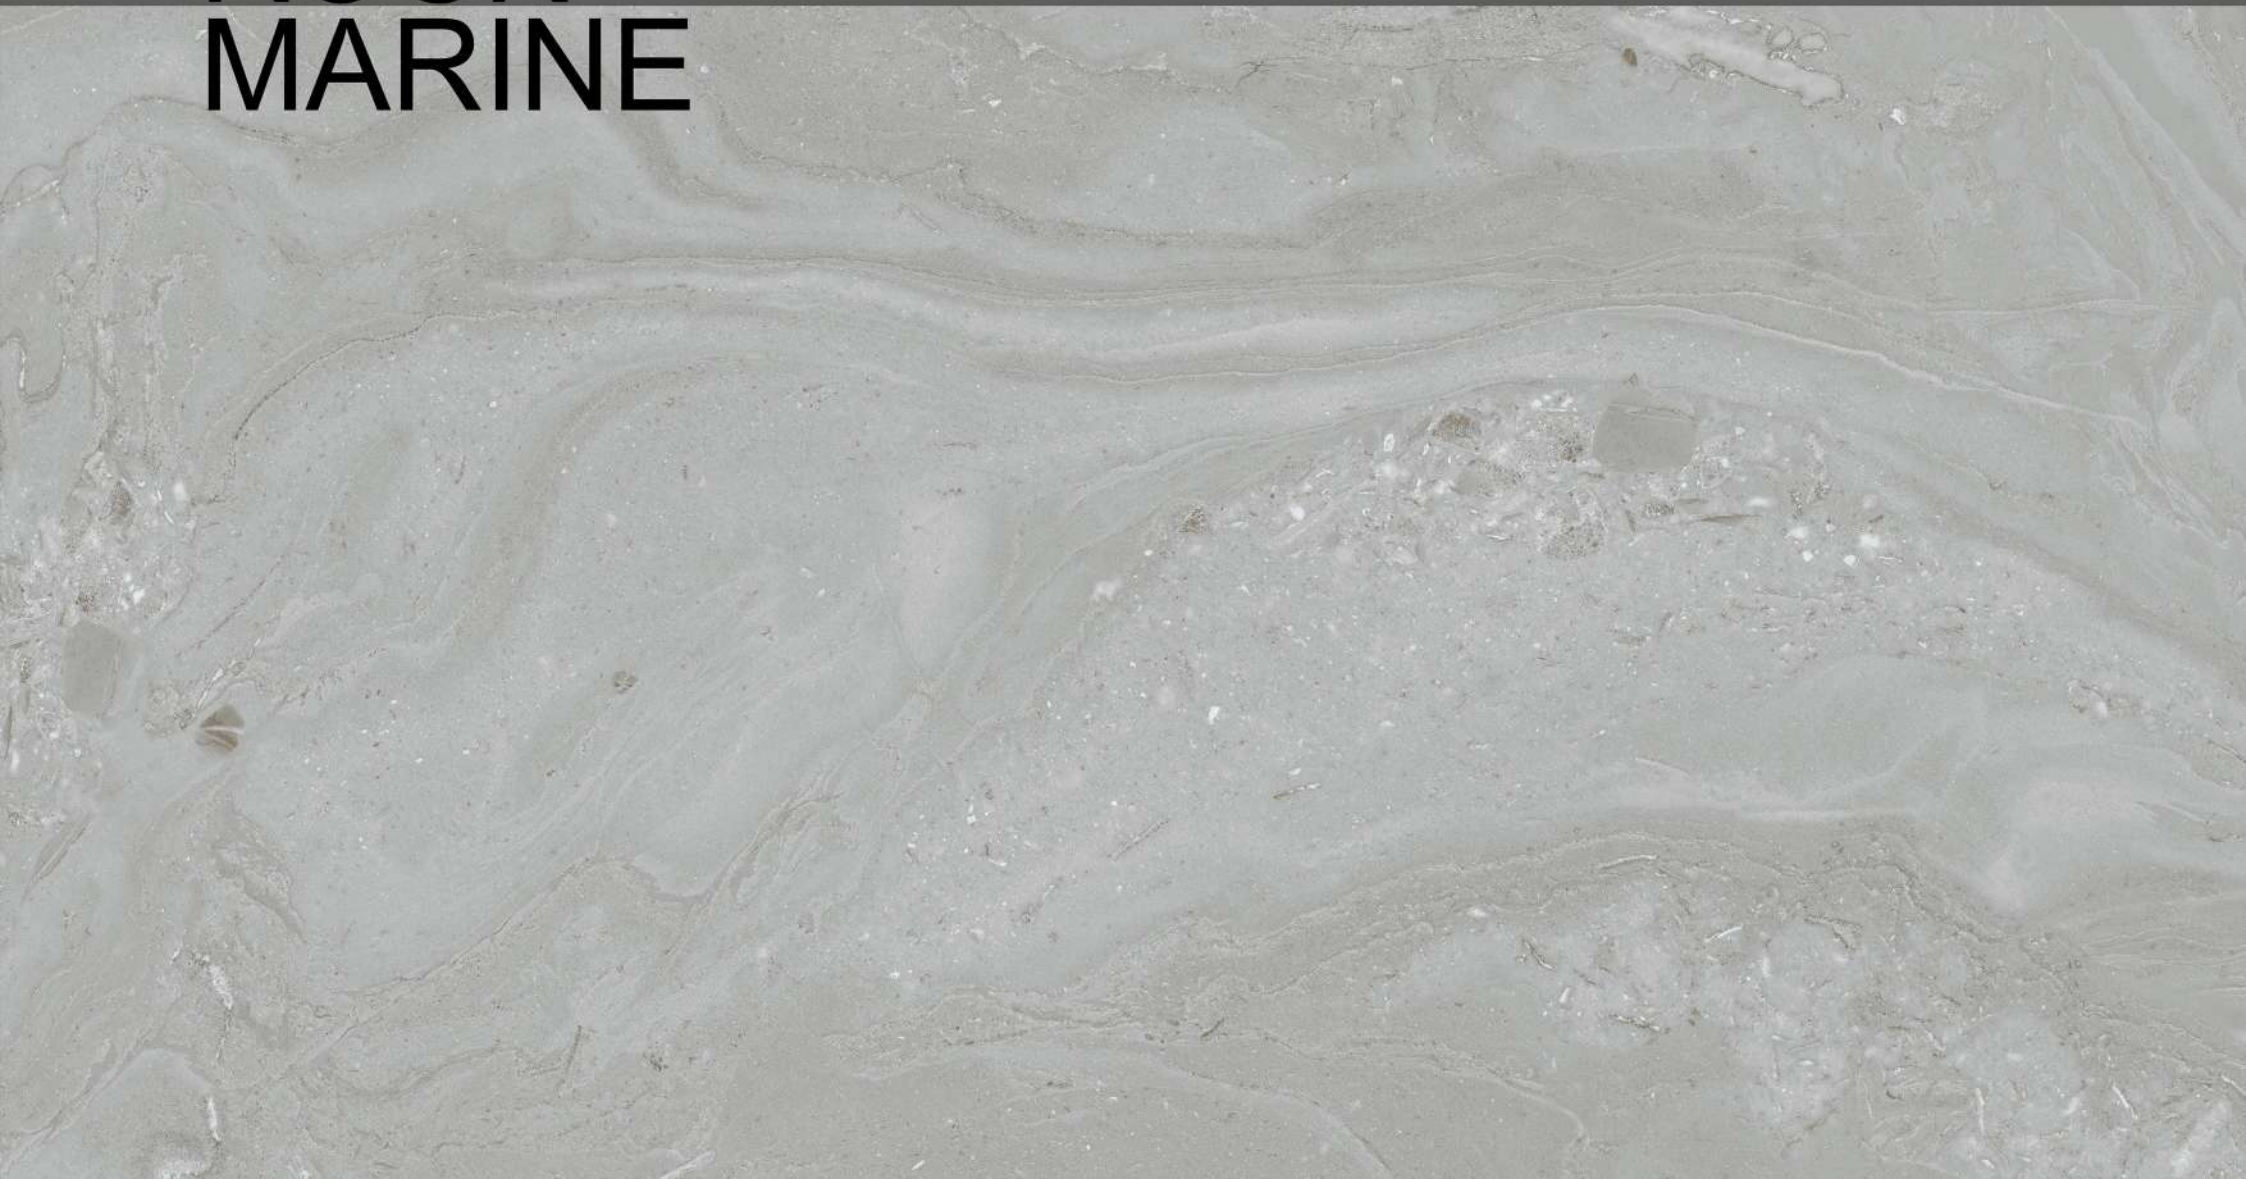

ROCK MARINE