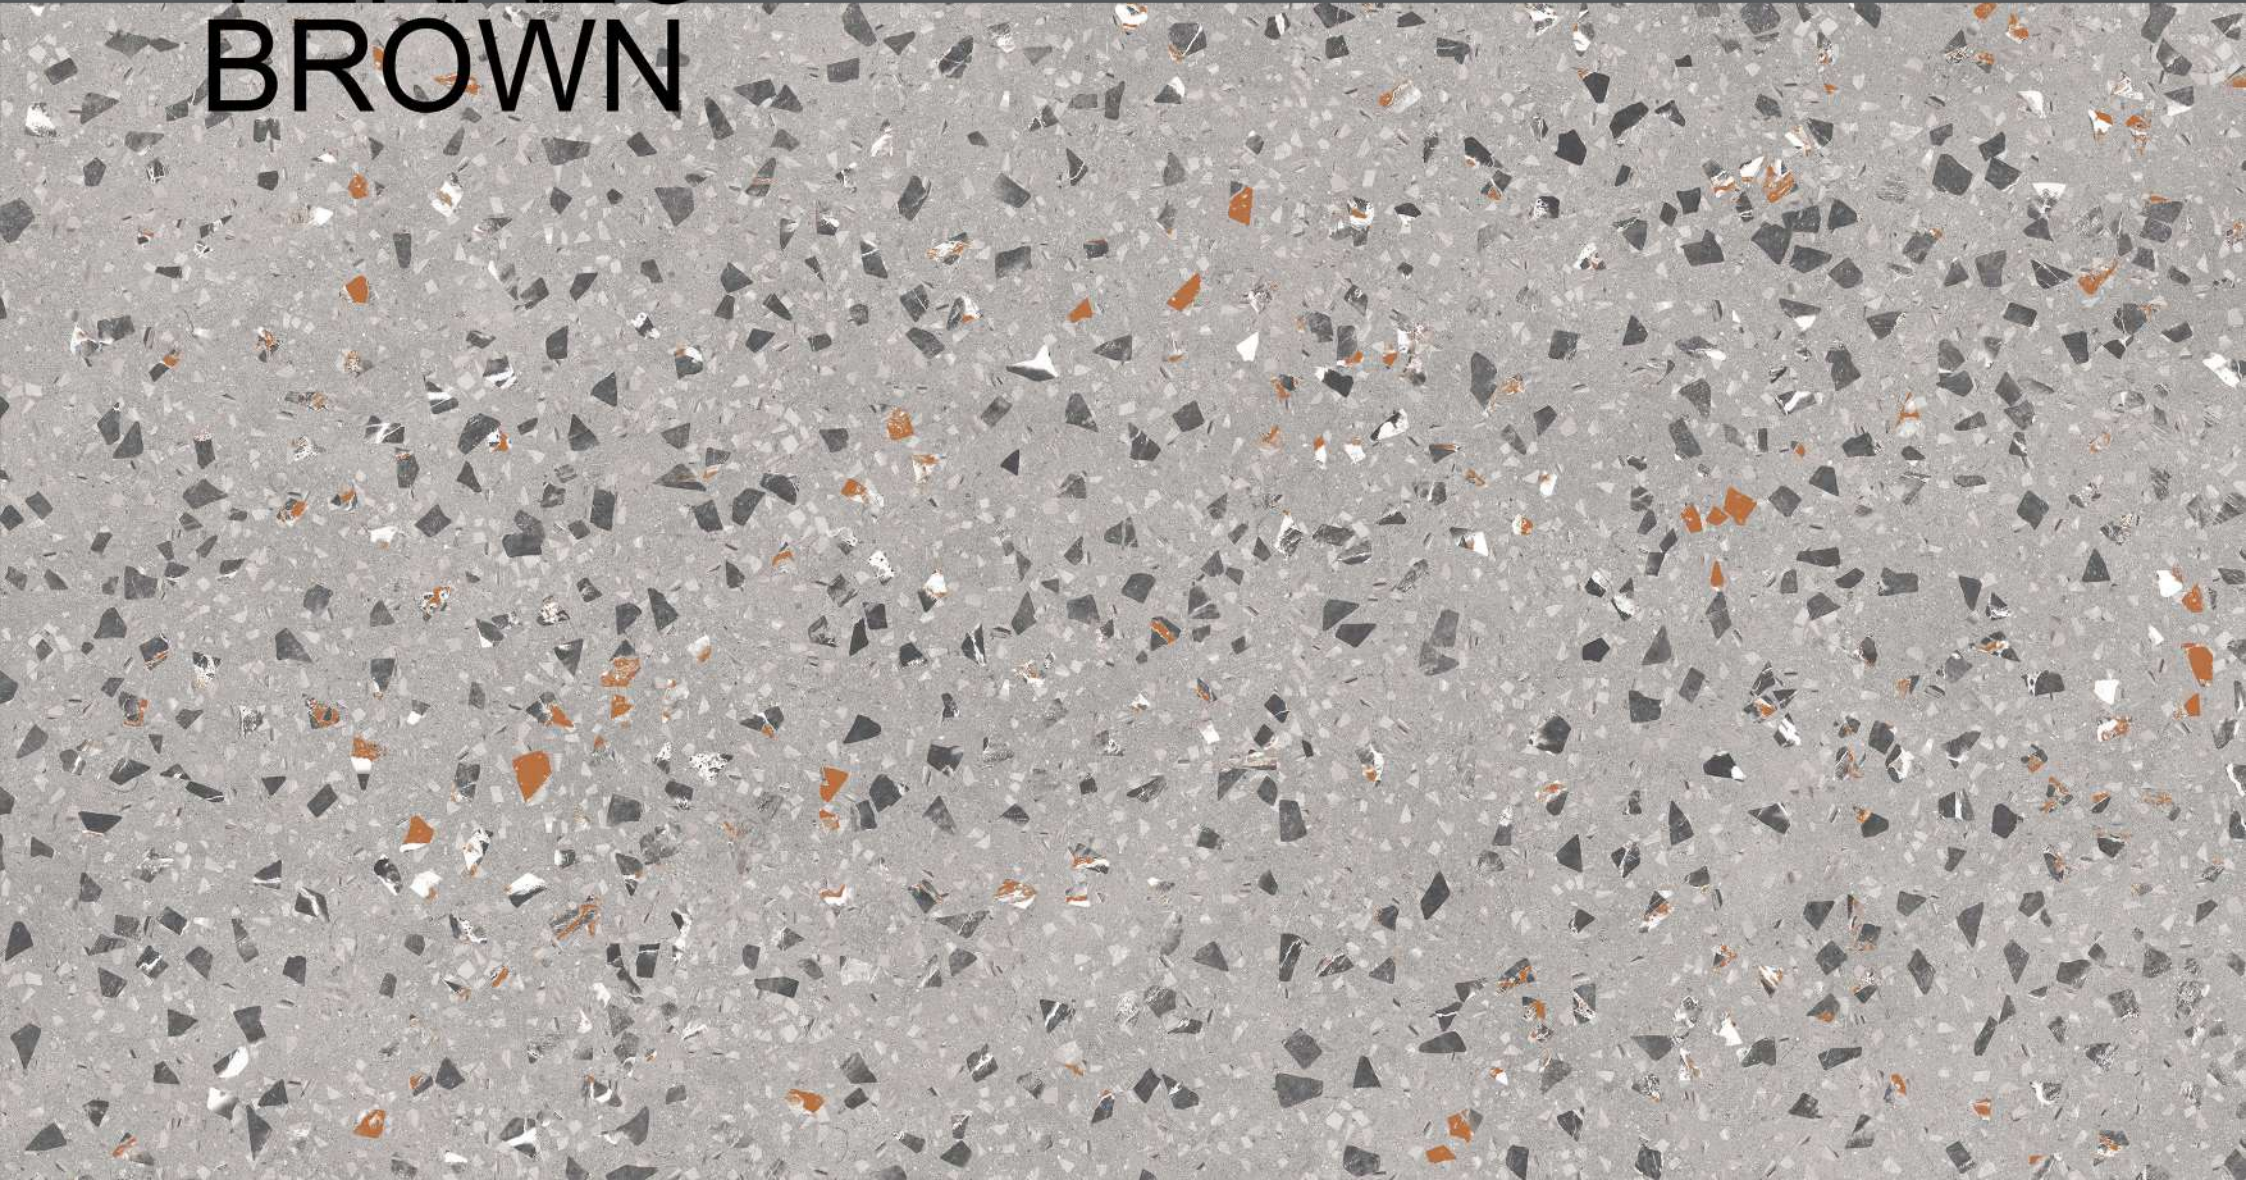

TERAZO BROWN

size
800X
1600MM

FINISH
CARVING

RANDOMS
1

SPARTENTM
MARVELOUS MARBLE

TERAZO GREY

TERAZO GREY

size
800X
1600MM