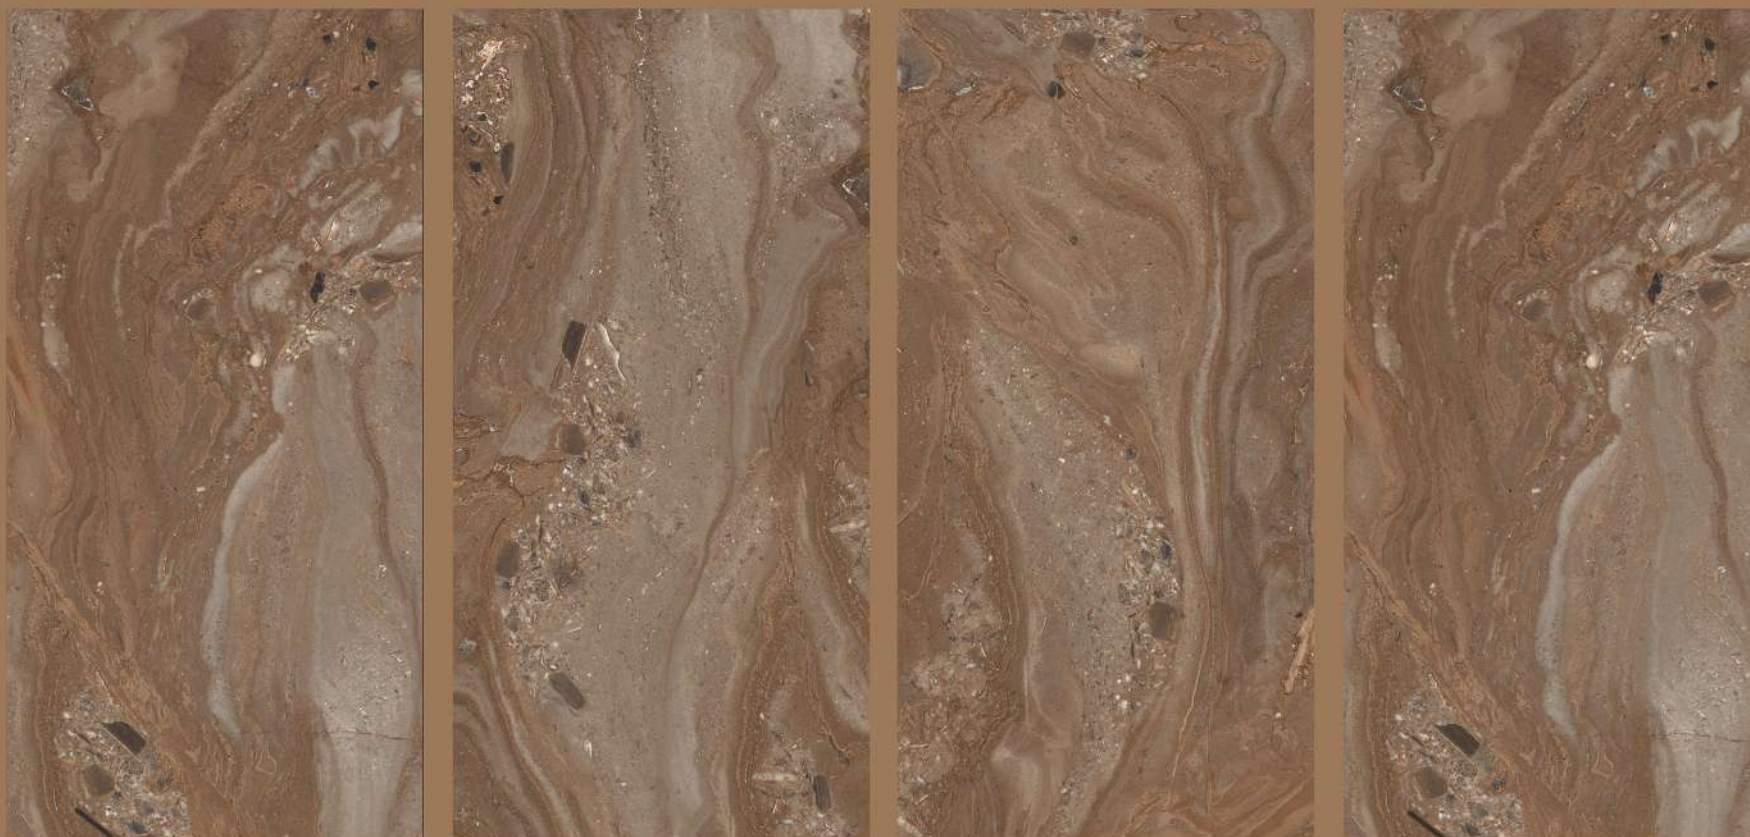

ROCK CHOCO

ROCK CHOCO

size
800X
1600MM

FINISH
CARVING

RANDOMS
3

ROCK DARK GREY

ROCK DARK GREY

size
800X
1600MM