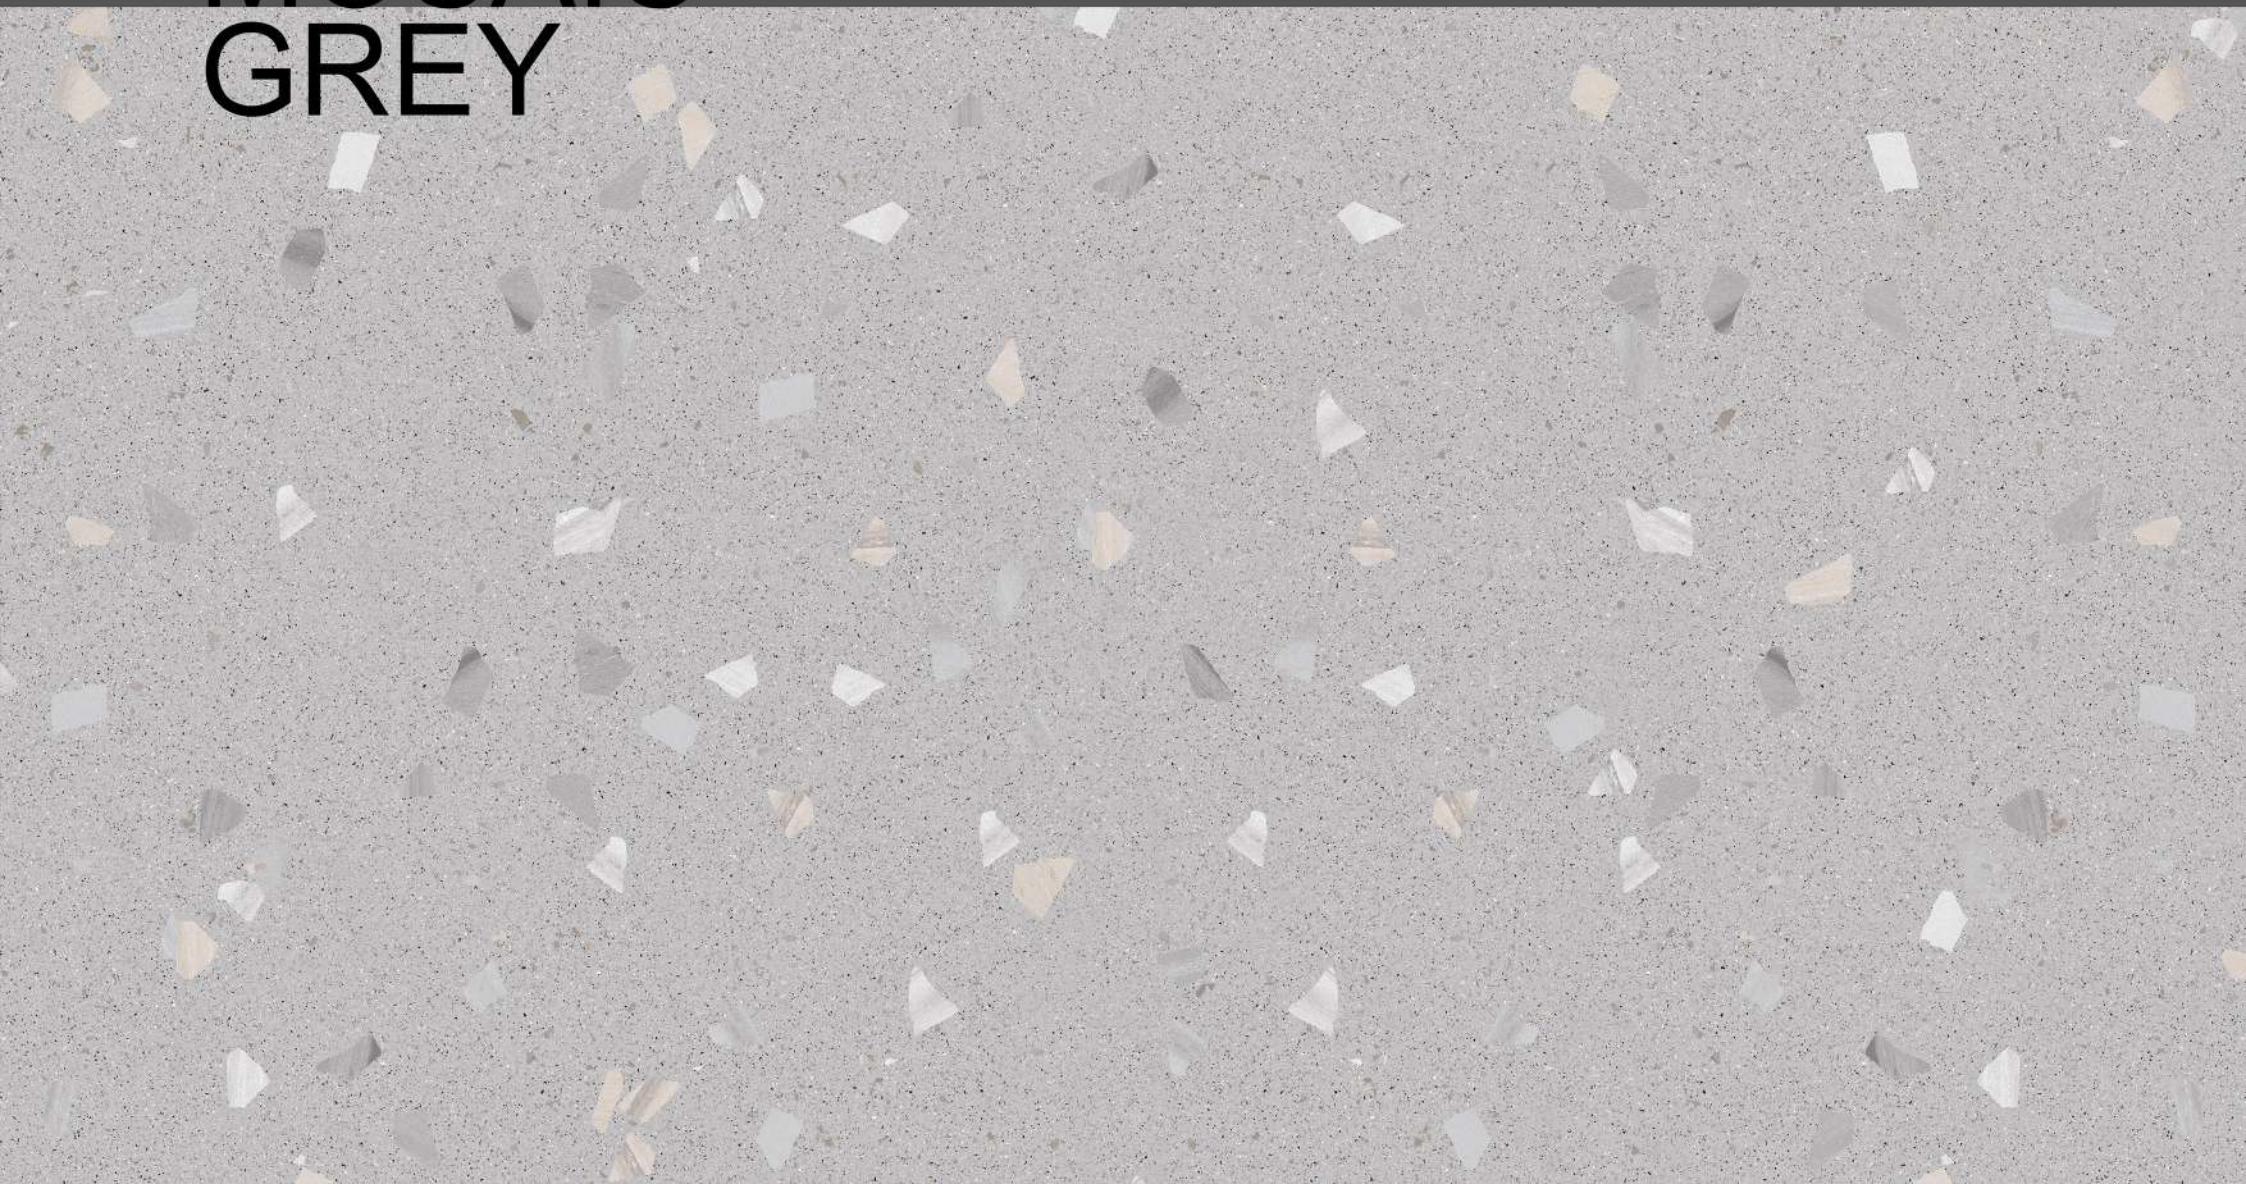

MOSAIC GREY