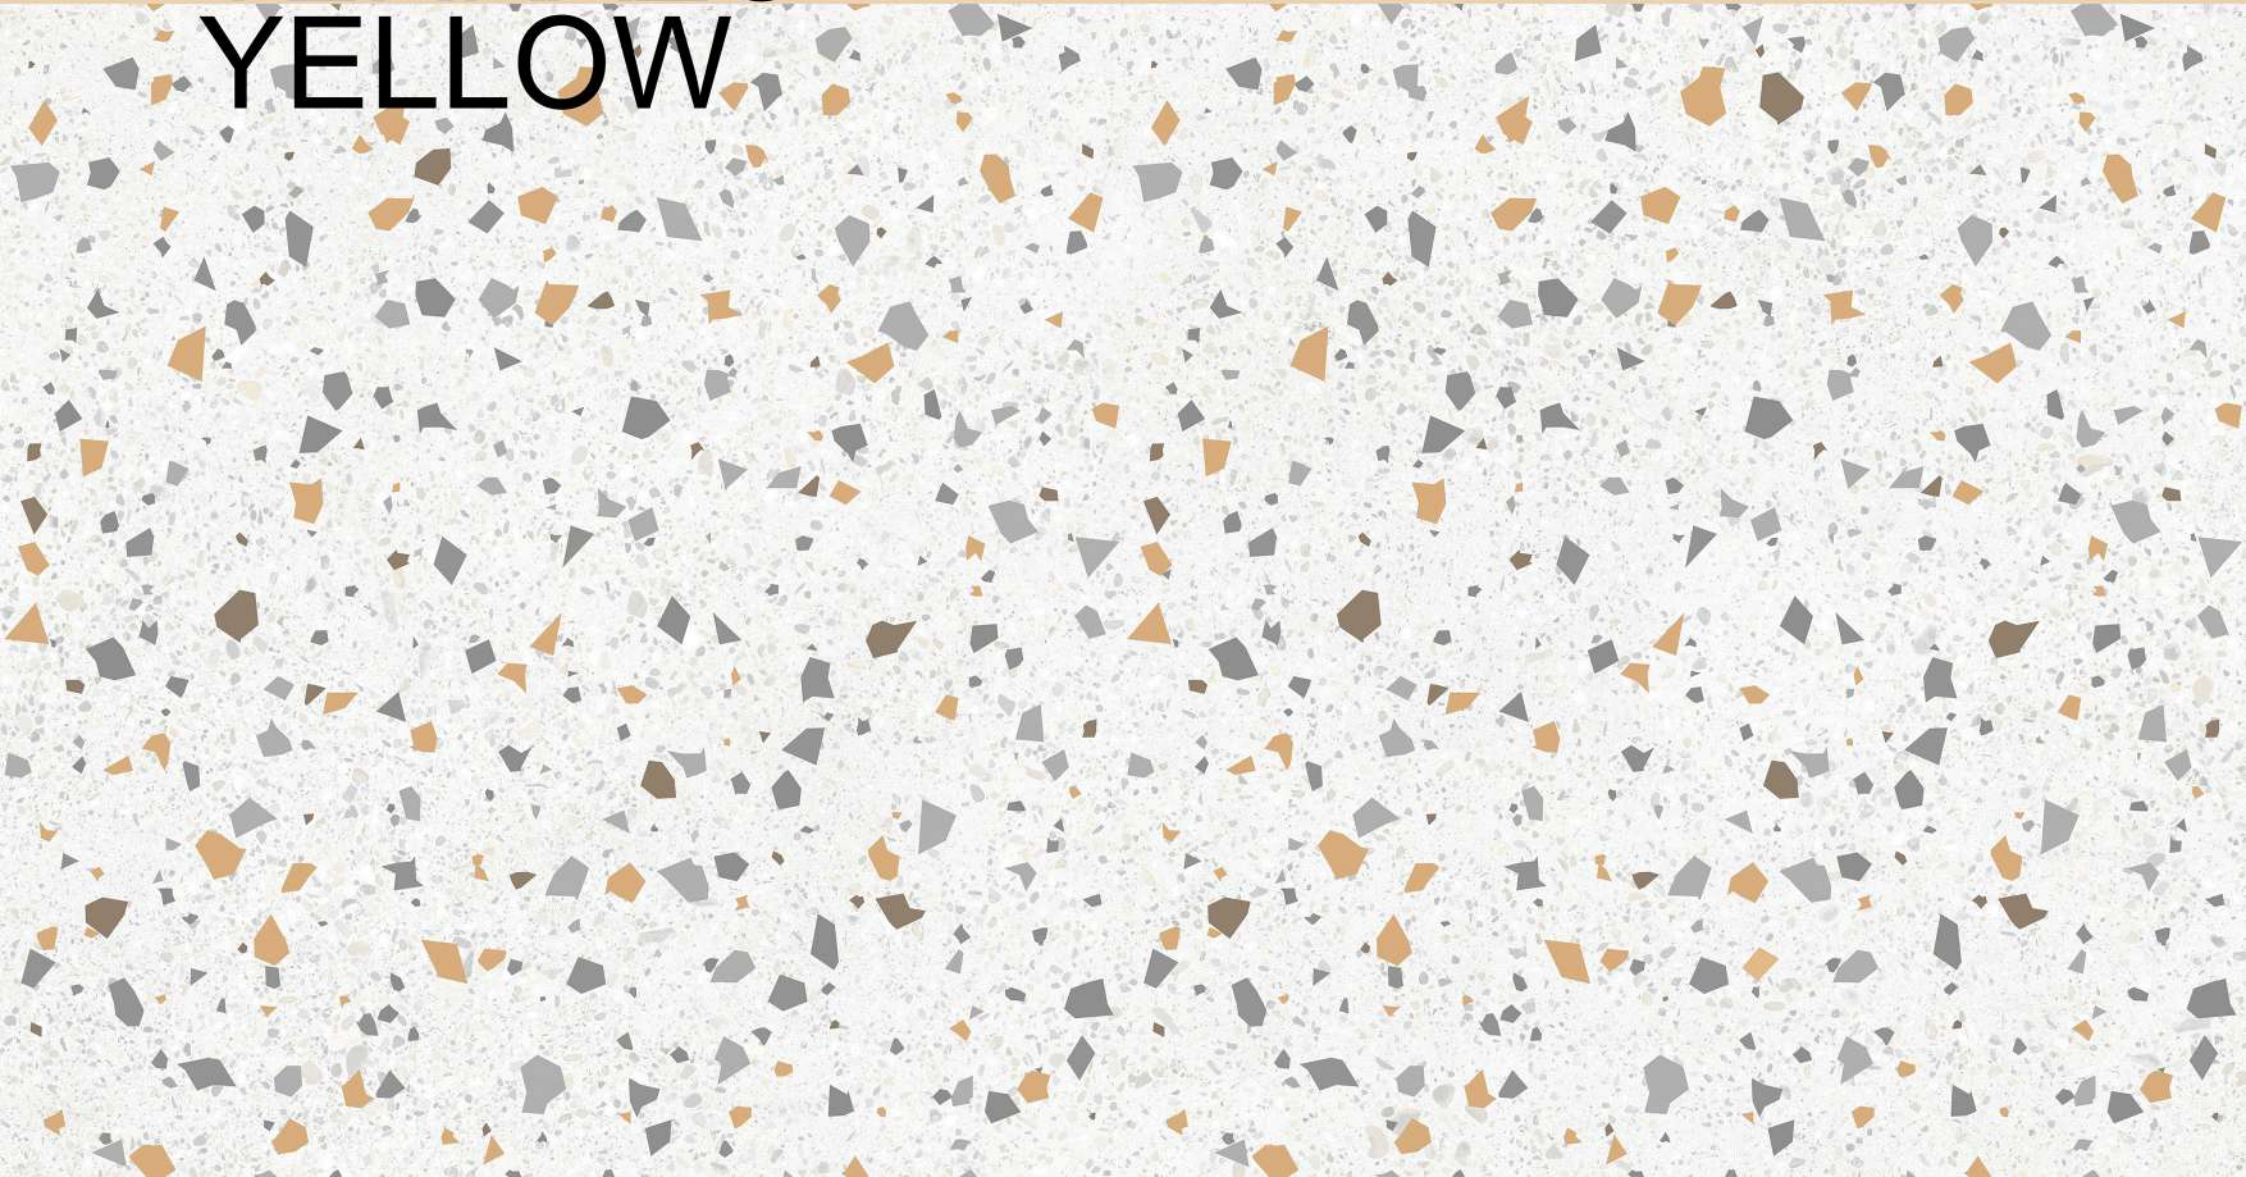

SPARTEN^{TM}
MARVELOUS MARBLE

TERRAZO YELLOW