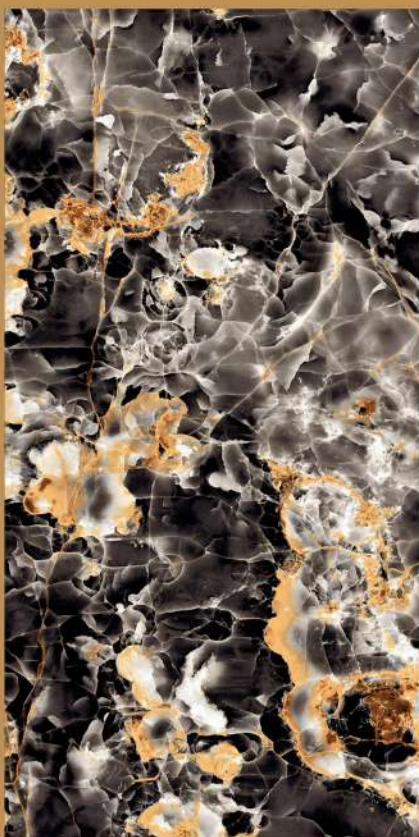

RANDOMS
3

INFINITY BLACK

INFINITY BLACK

size
800X
1600MM

FINISH
HIGH GLOSSY

RANDOMS
3

INFINITY BLUE

INFINITY BLUE