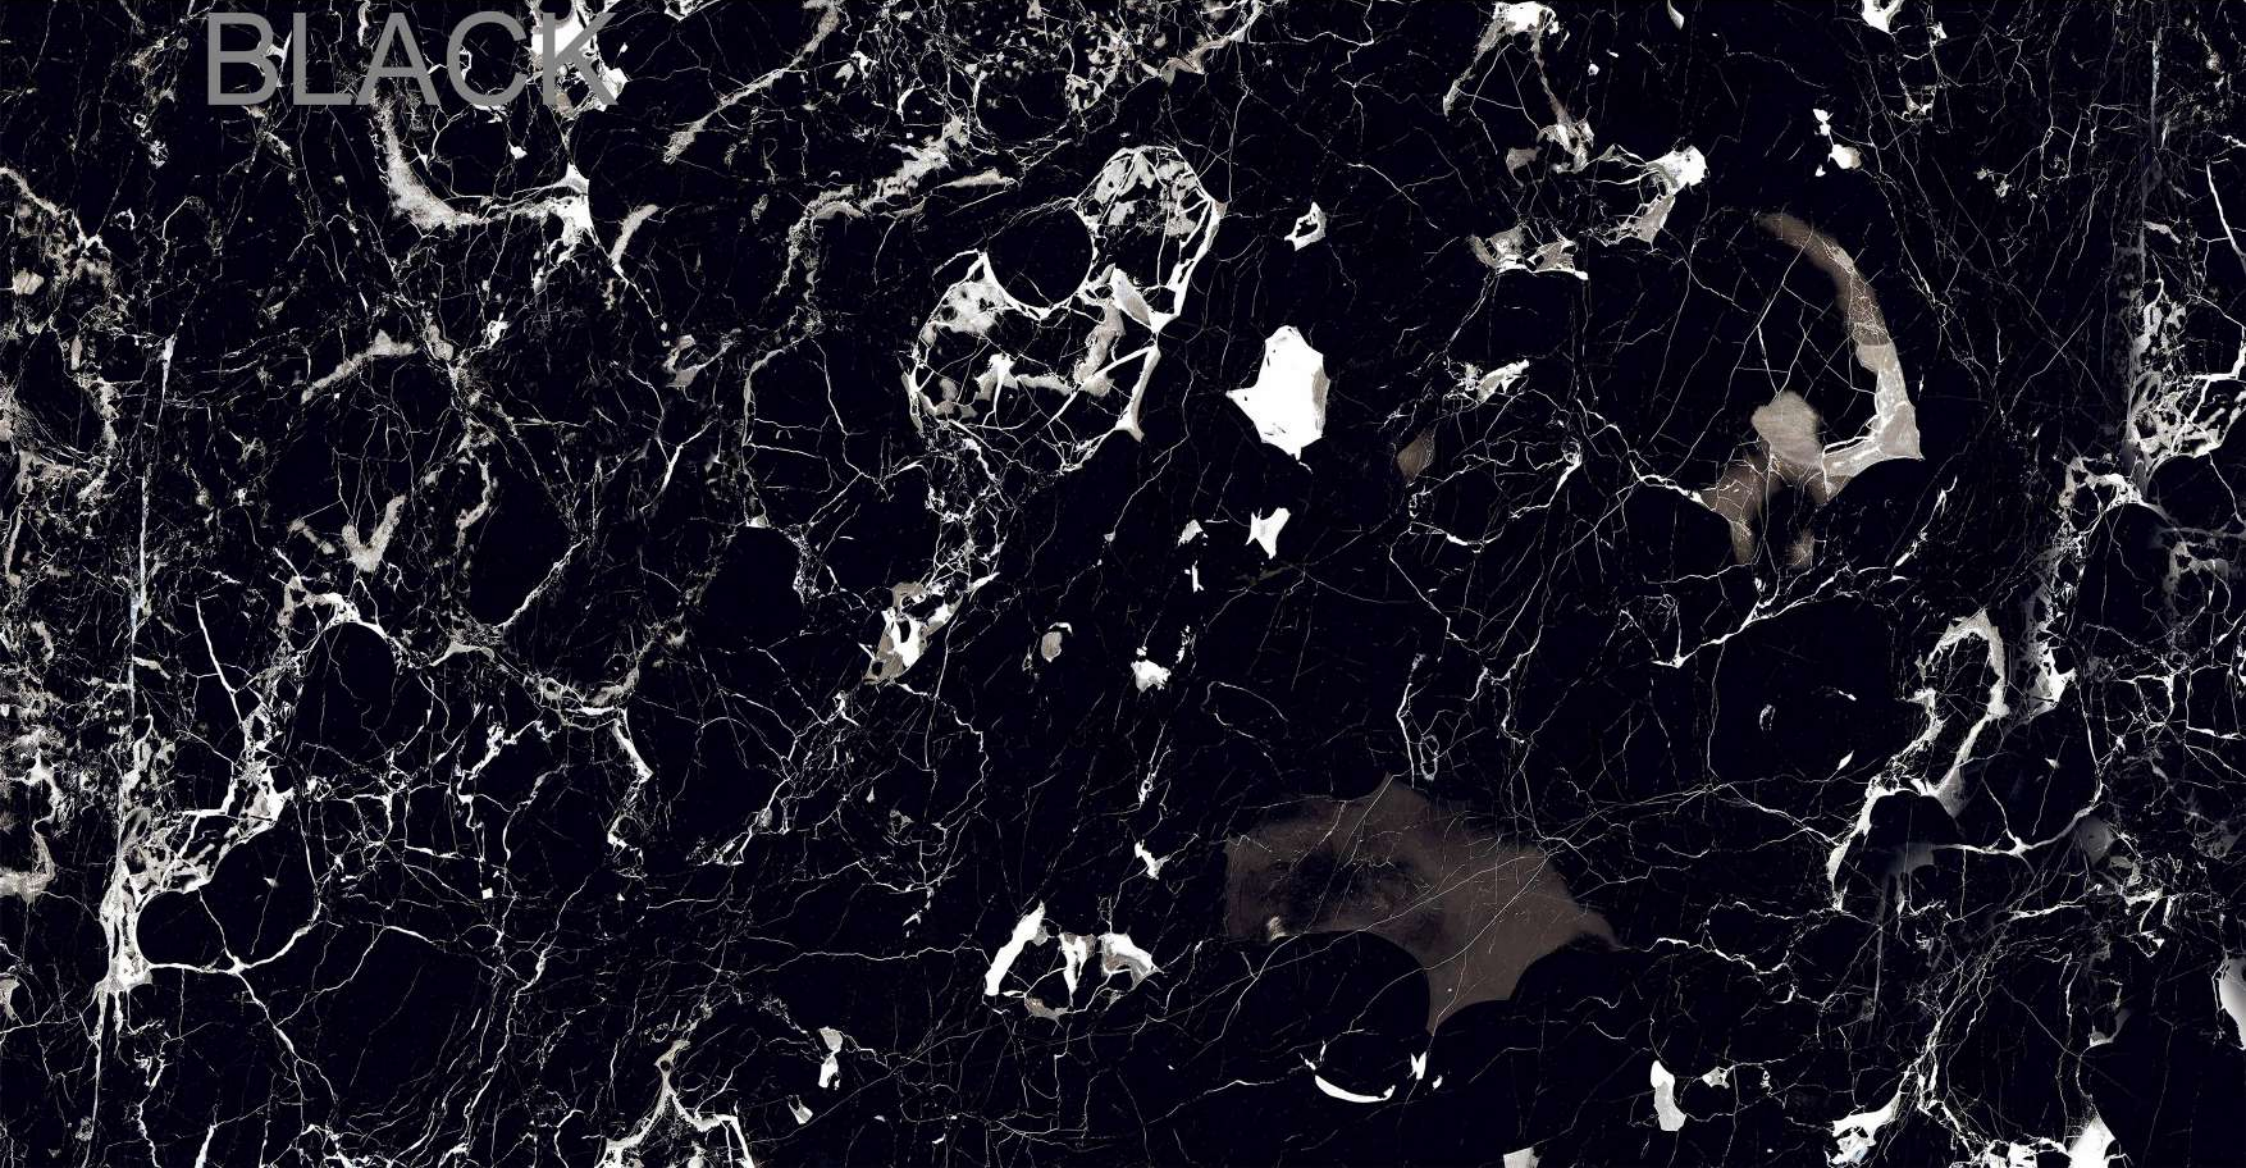

RANDOMS
3

SPARTENTM
MARVELOUS MARBLE

ETERNITY BLACK

ETERNITY BLACK

size
800X
1600MM

FINISH
HIGH GLOSSY

RANDOMS
4

FEATHER CHOCO