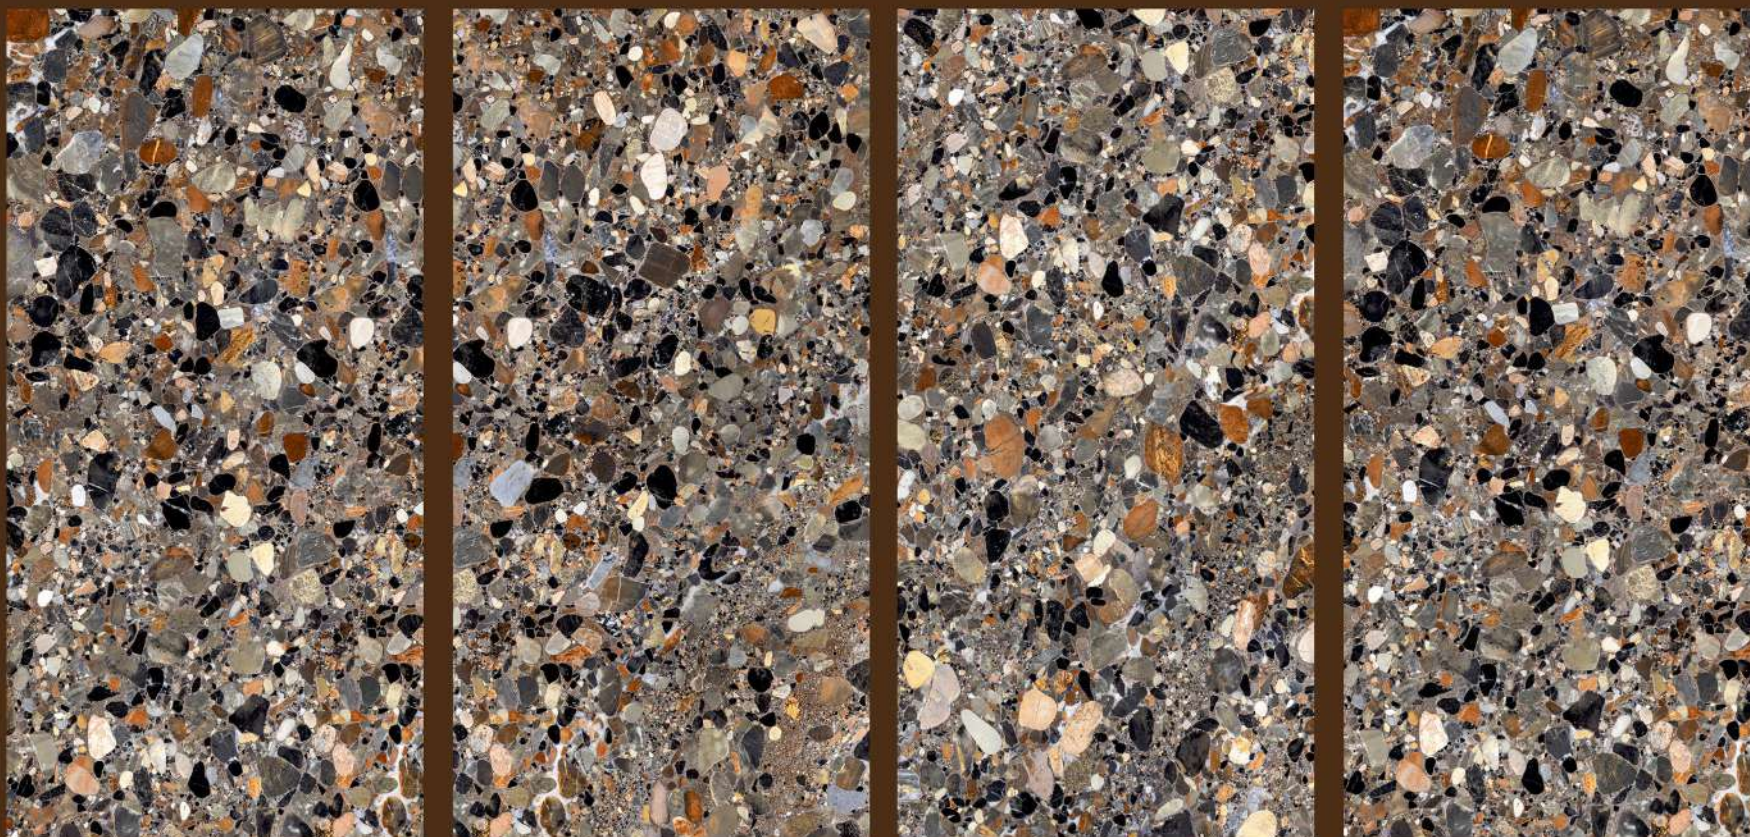

ITALIAN STONE CRYSTAL

size
800X
1600MM

FINISH
HIGH GLOSSY

RANDOMS
3