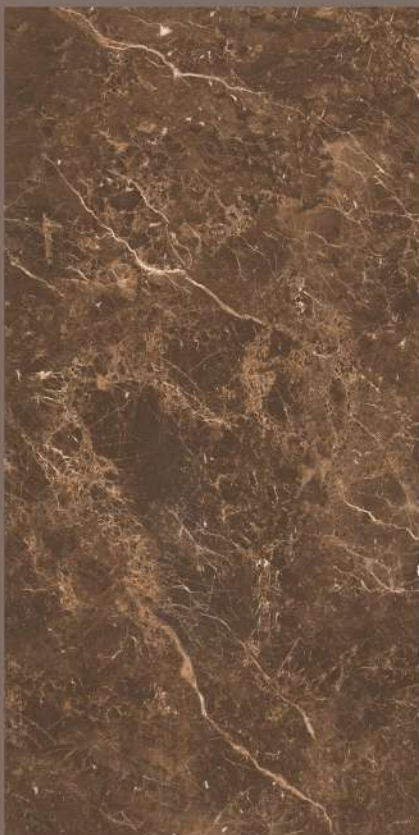

EMPERADOR BROWN

size
800X
1600MM

FINISH
HIGH GLOSSY

RANDOMS
3