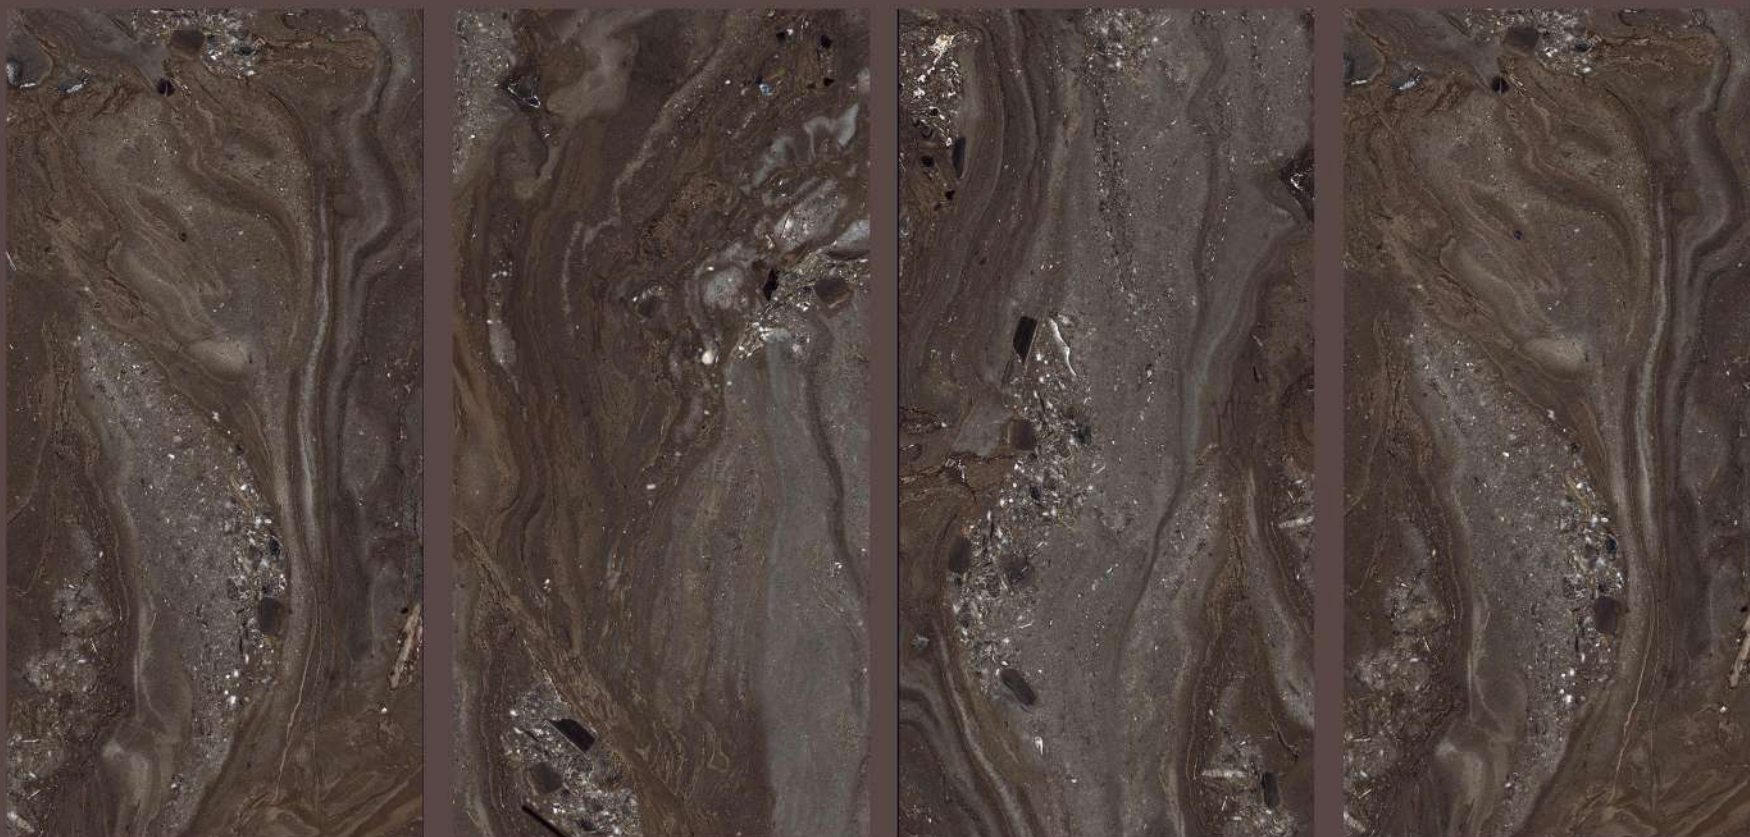

FEATHER CHOCO

size
800X
1600MM

FINISH
HIGH GLOSSY

RANDOMS
3