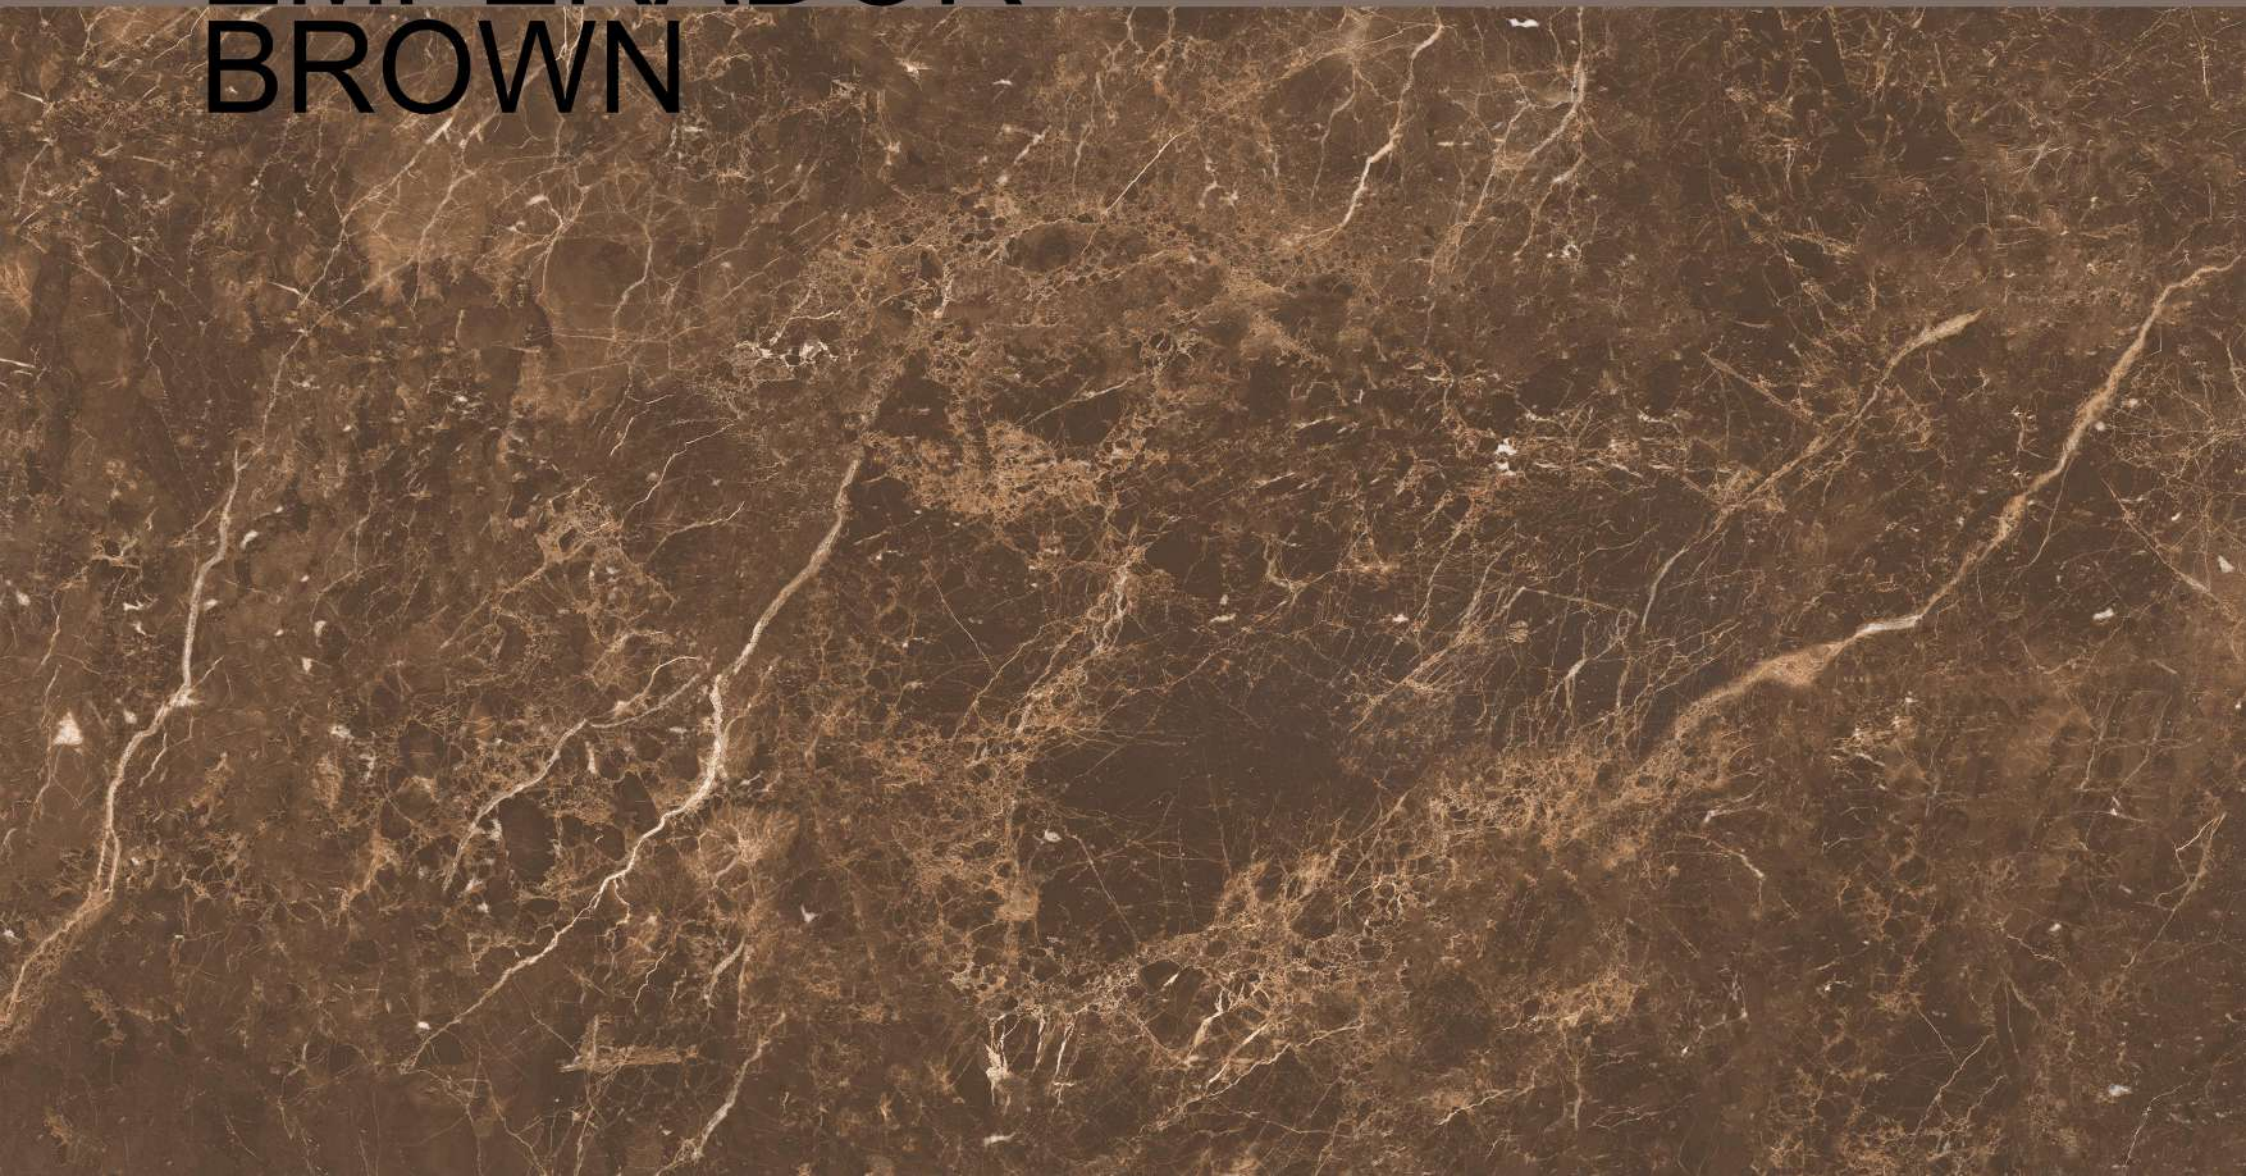

EMPERADOR BROWN