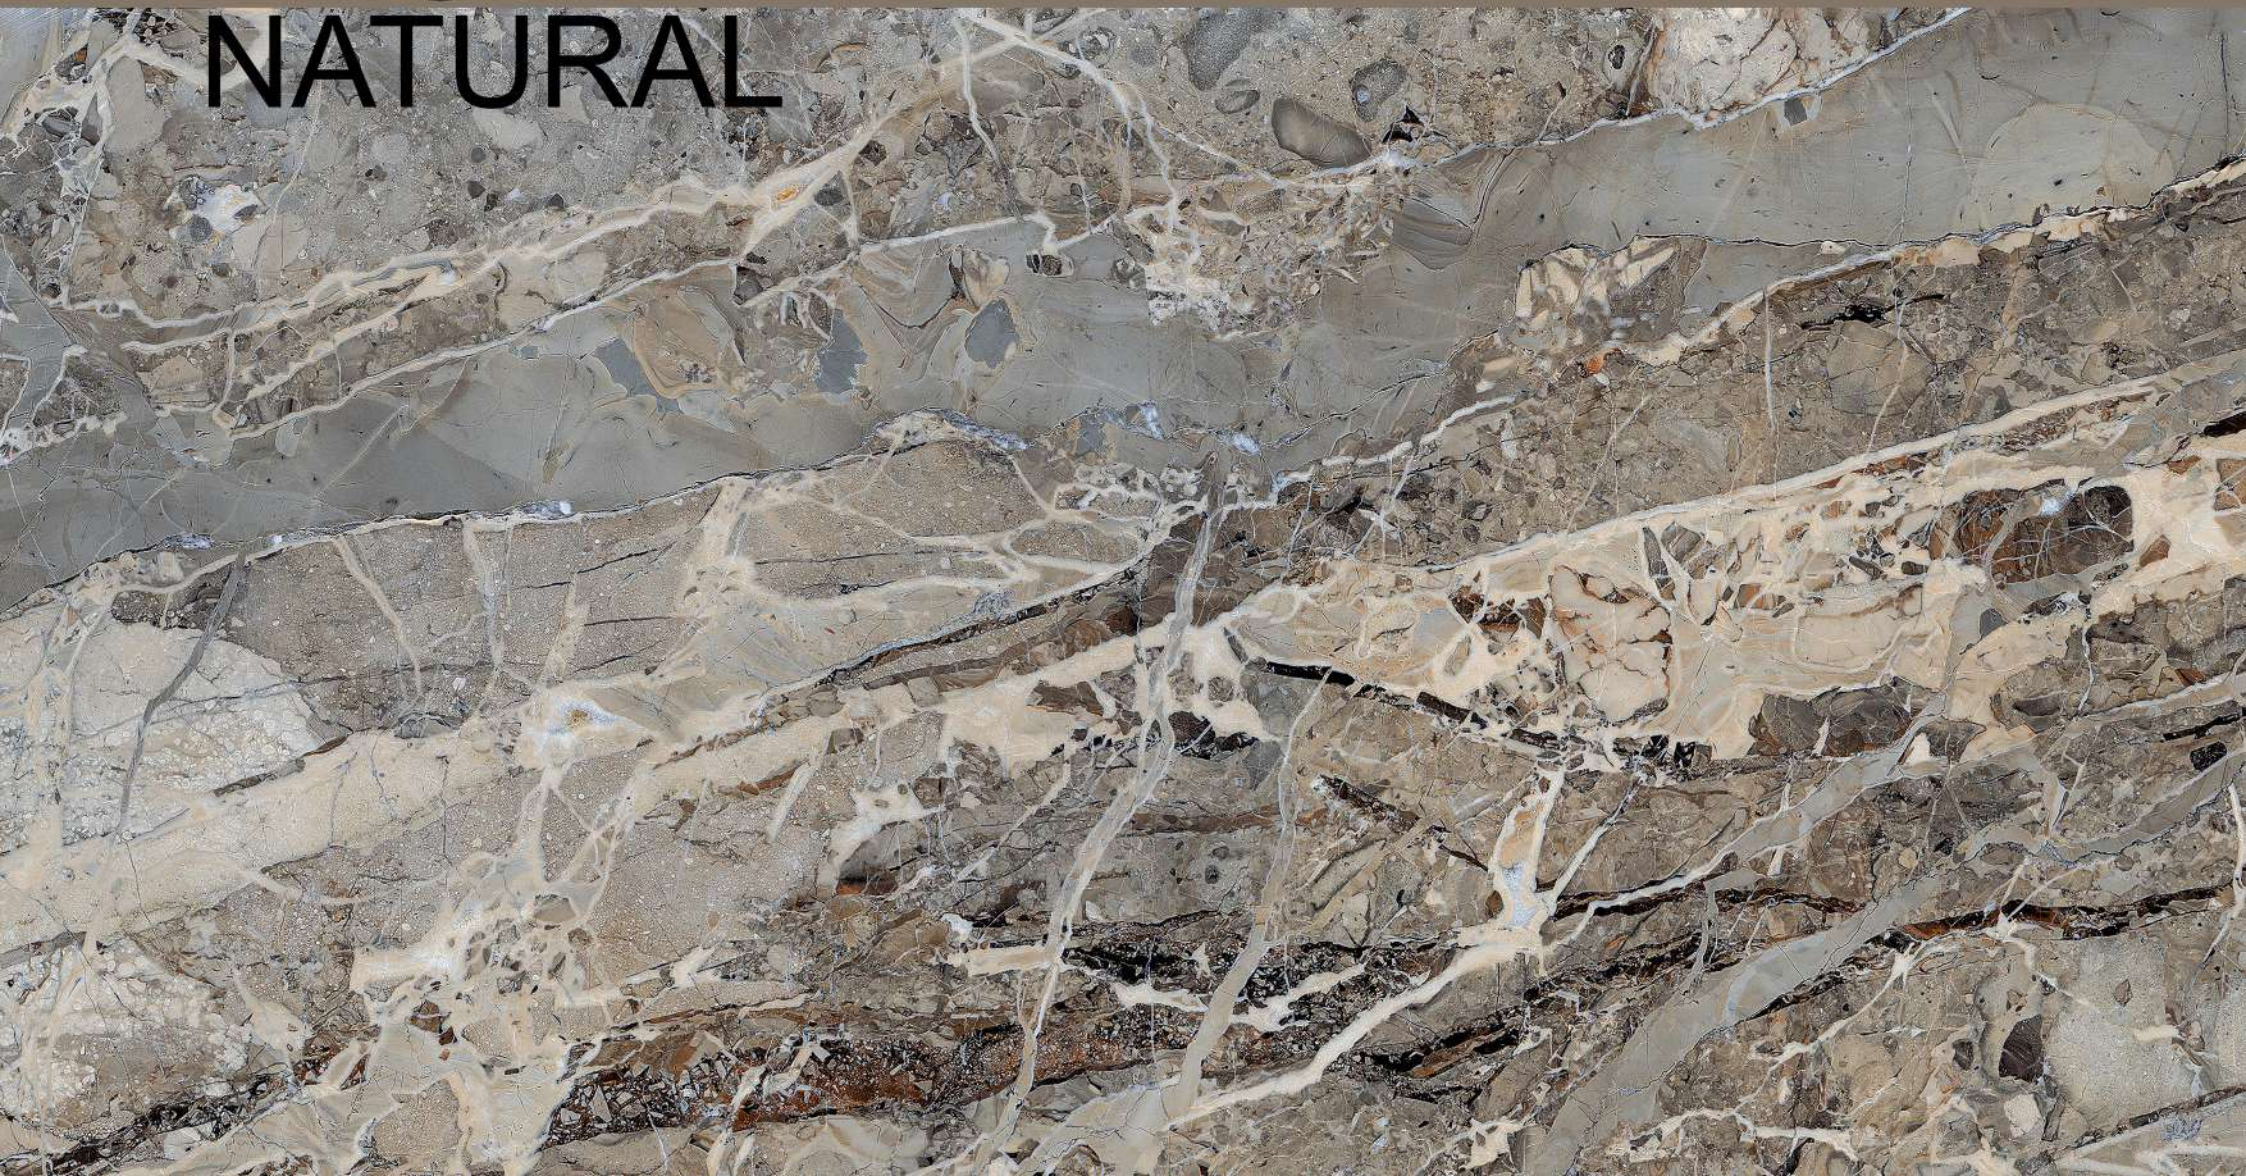

SPARTENTM
MARVELOUS MARBLE

ALASKA ORCHID

ALASKA ORCHID

size
800X
1600MM

FINISH
HIGH GLOSSY

RANDOMS
3

ALICANTE NATURAL

ALICANTE NATURAL