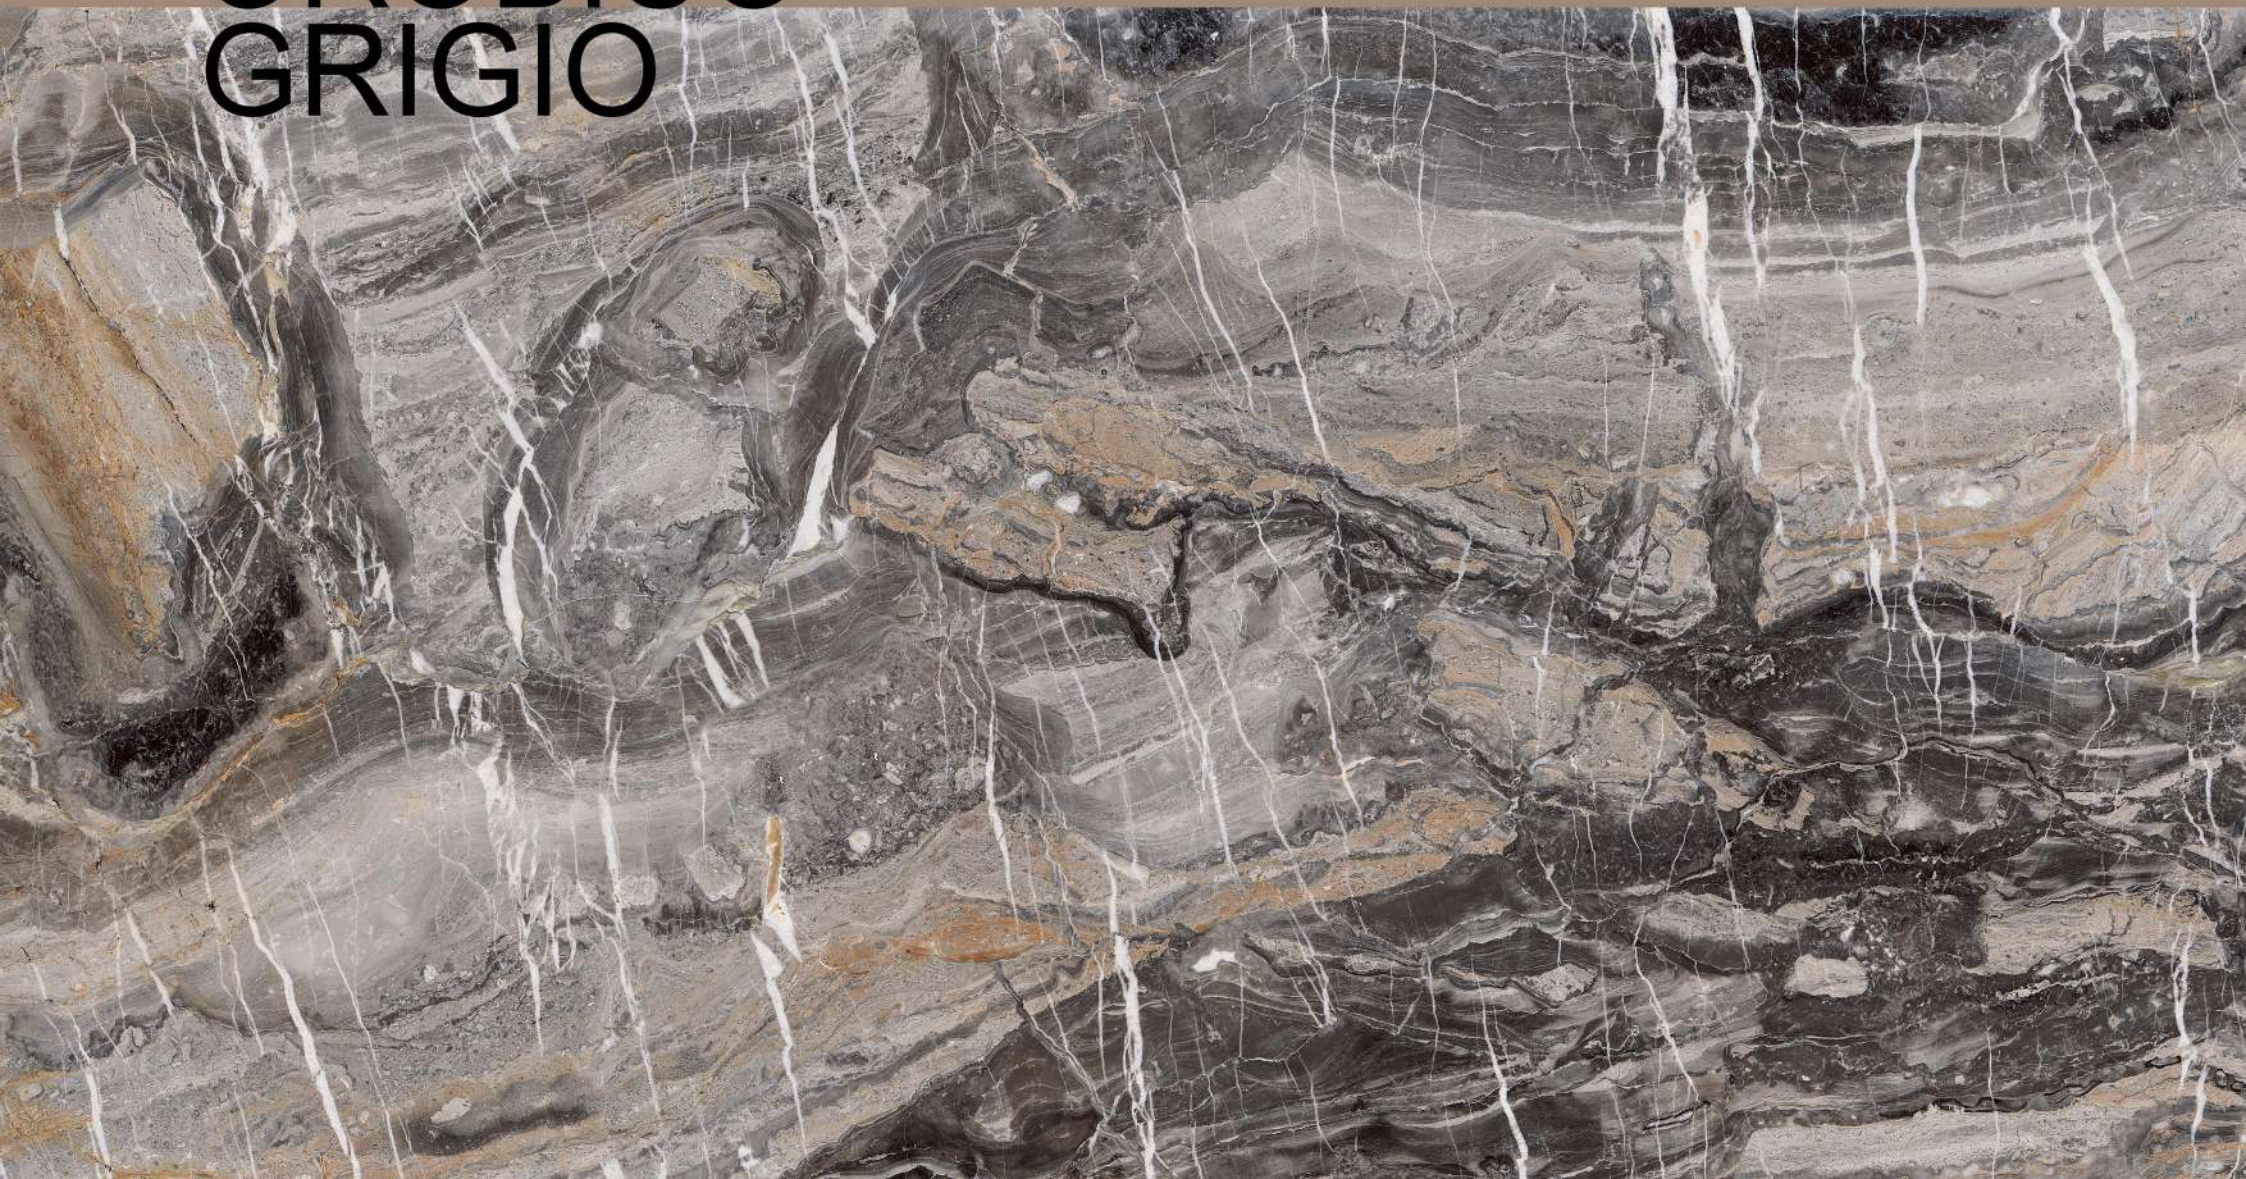

OROBICO GRIGIO