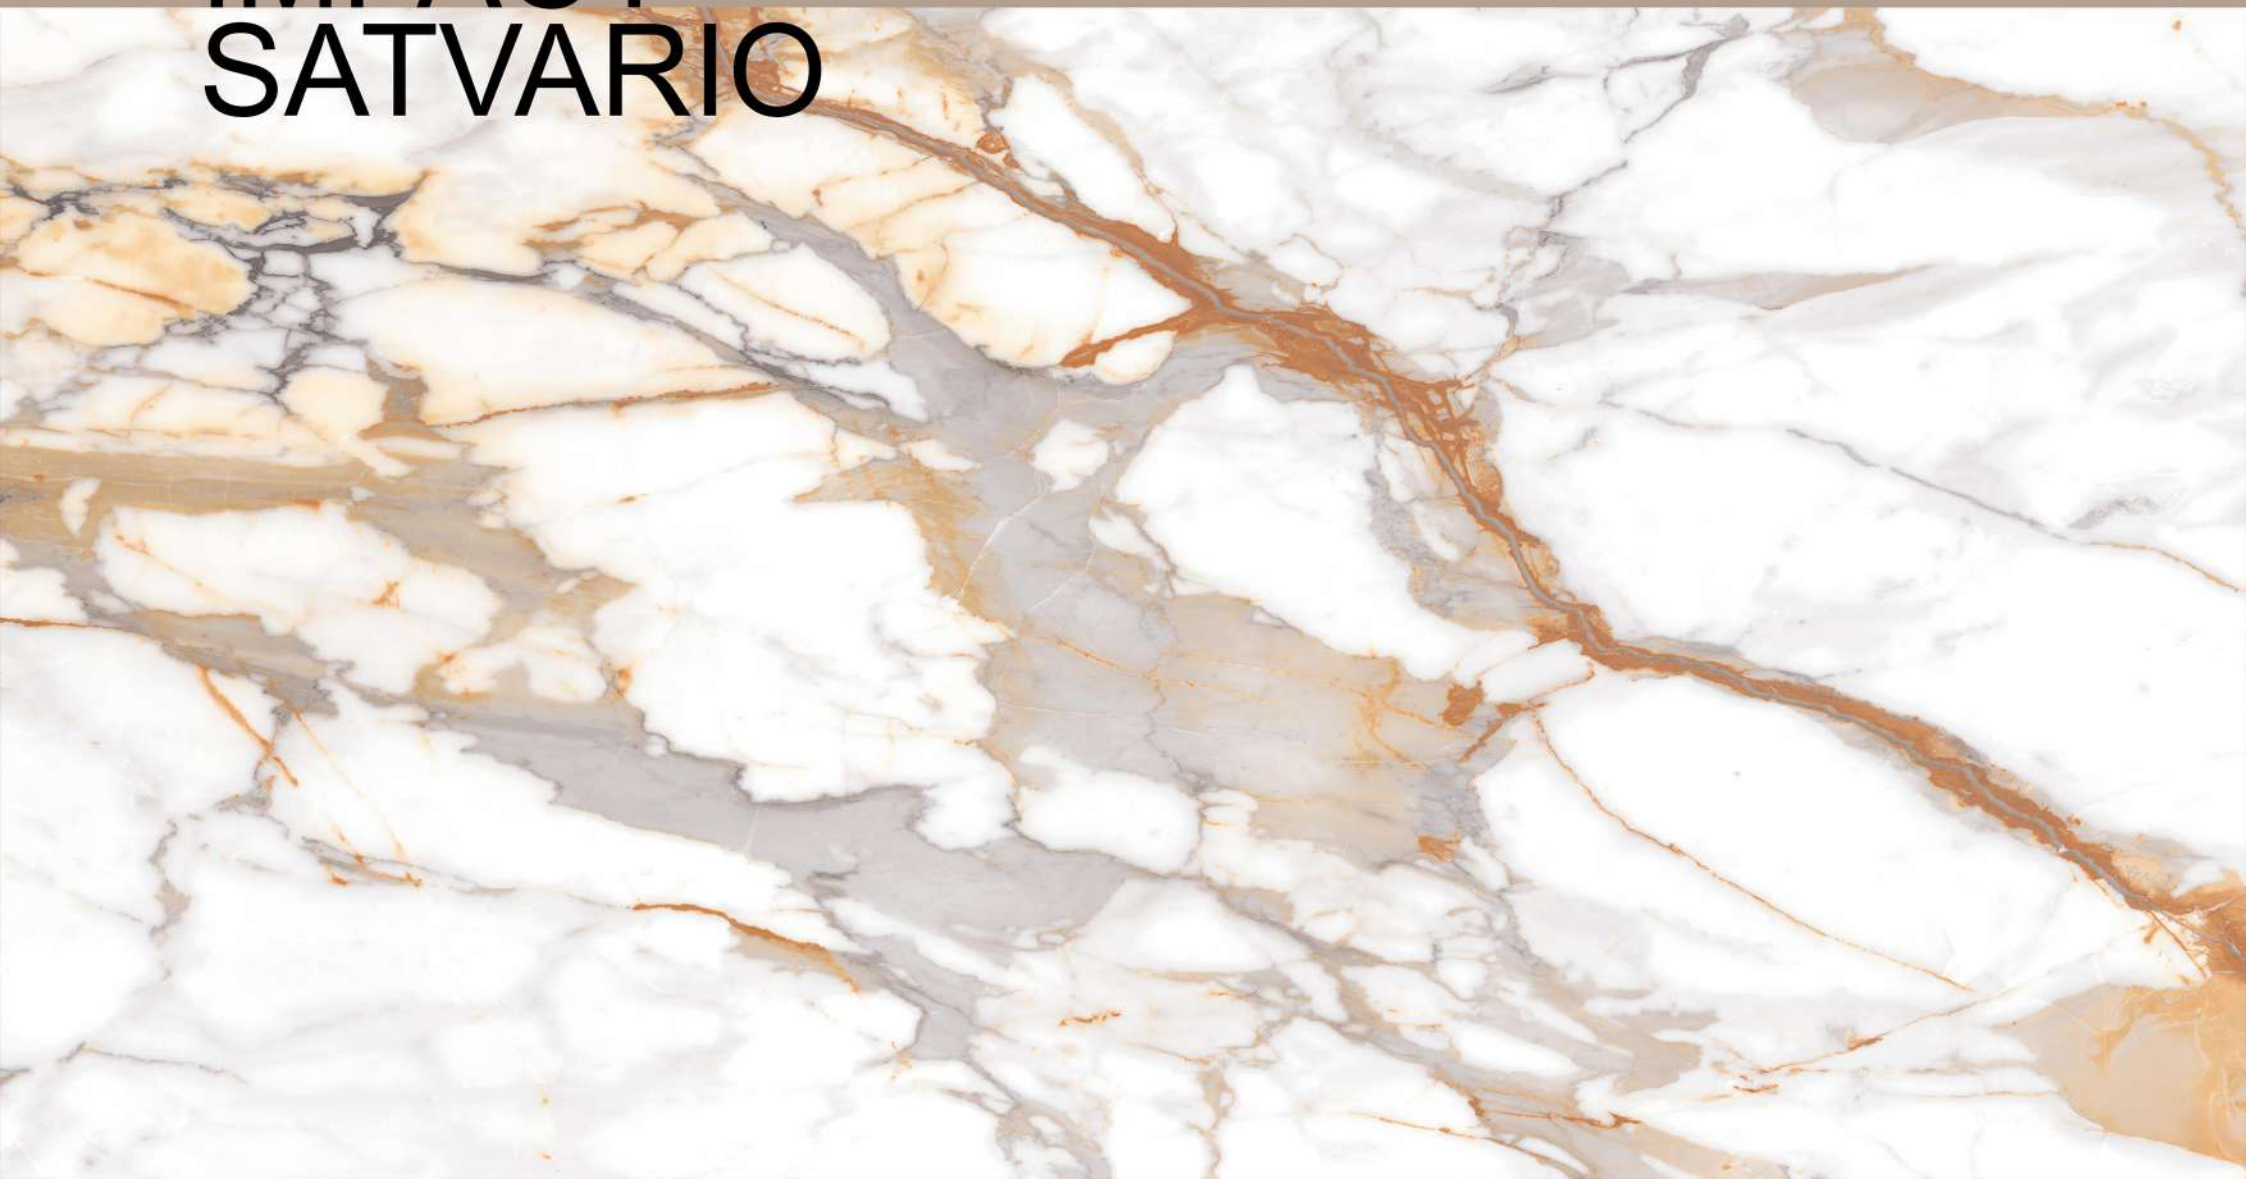

IMPACT SATVARIO