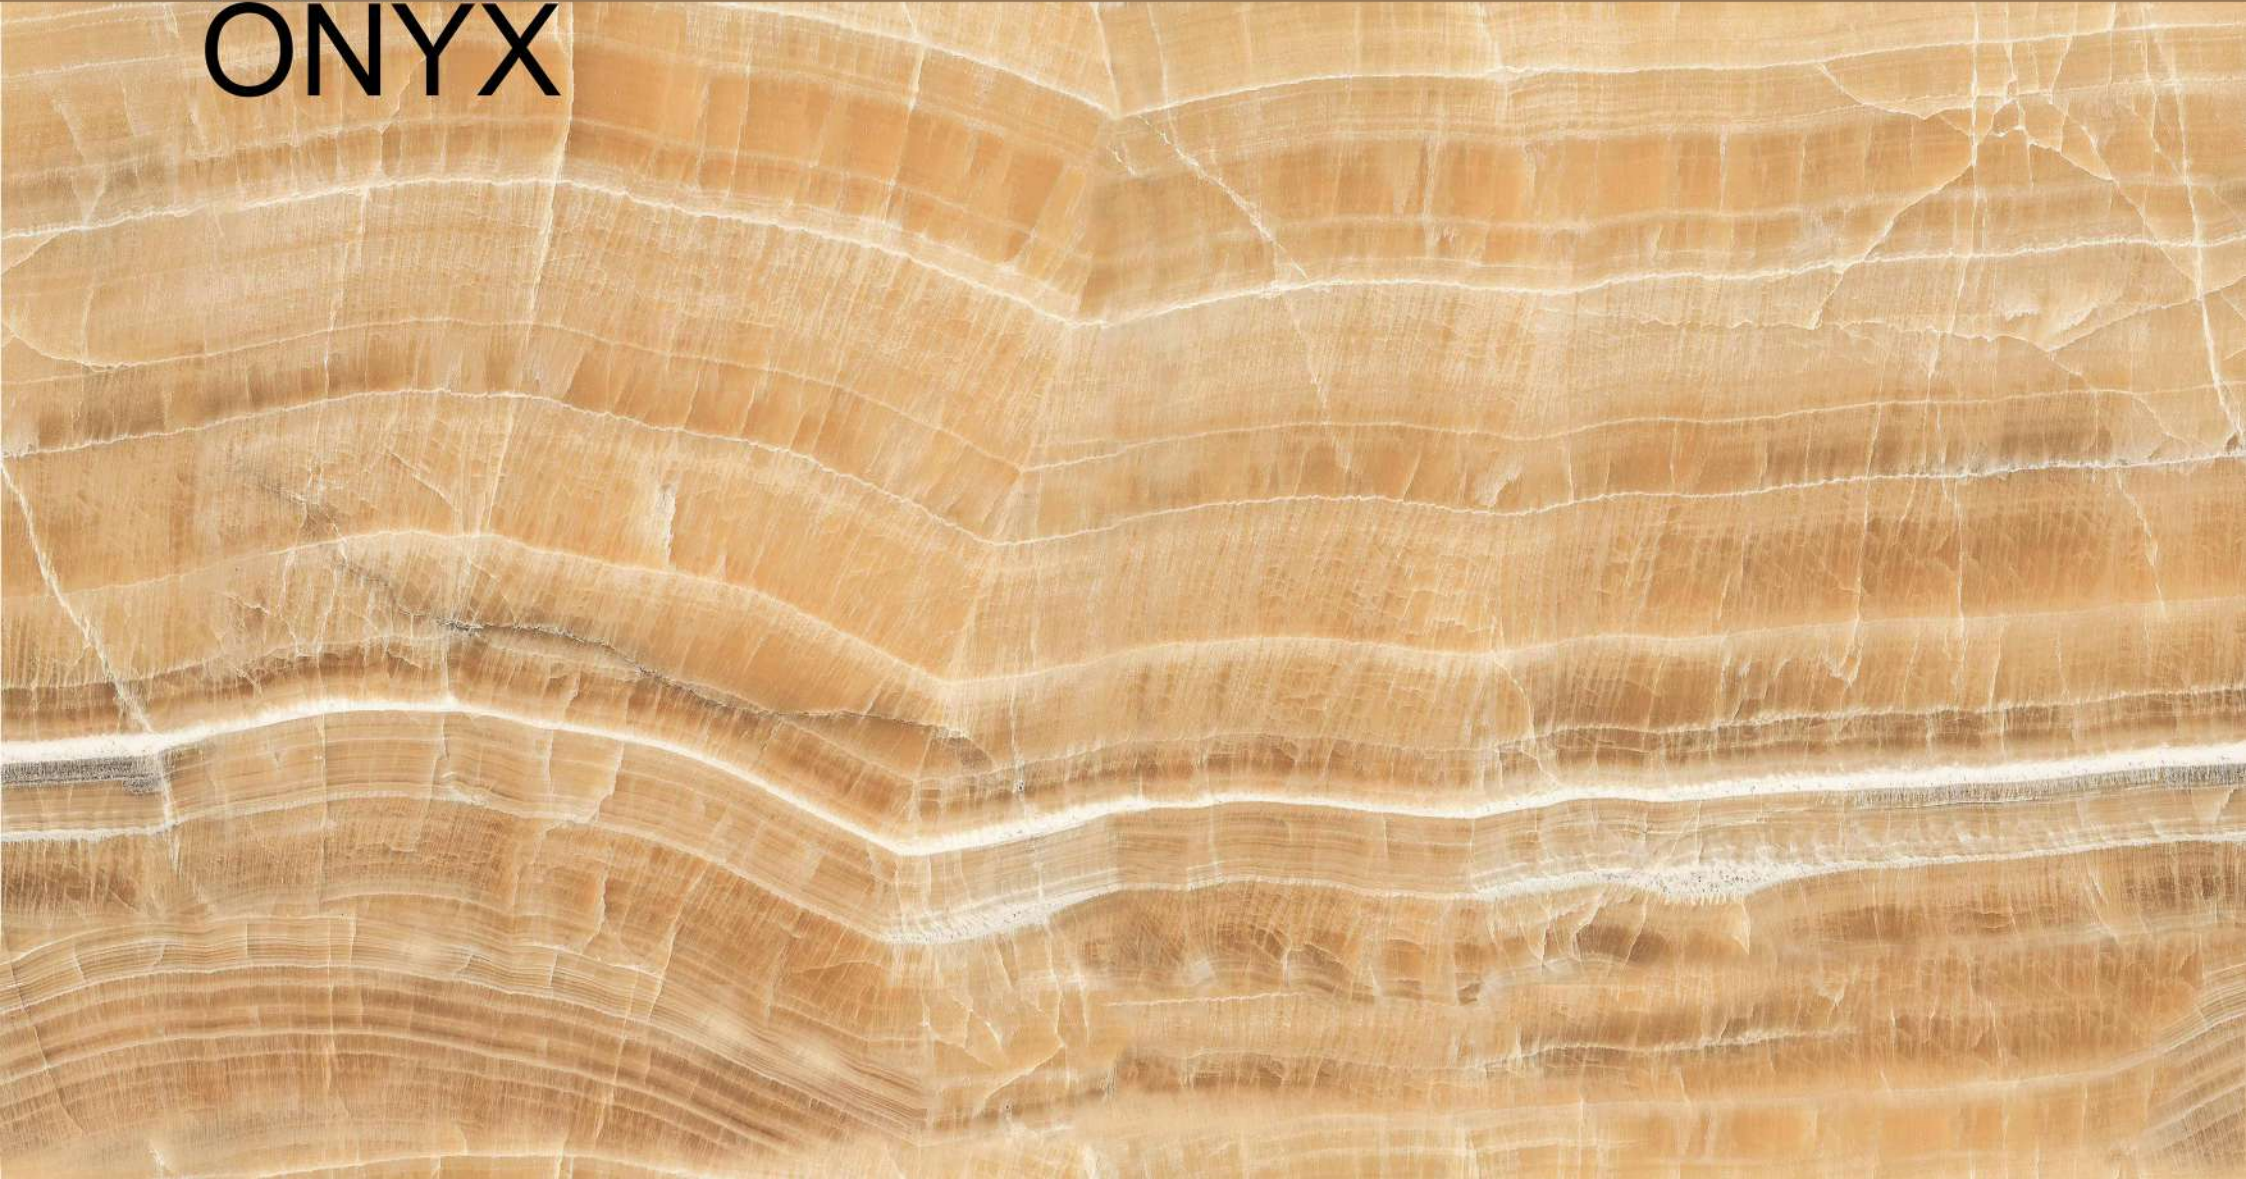

SPARTEN^{TM}
MARVELOUS MARBLE

REAL ONYX