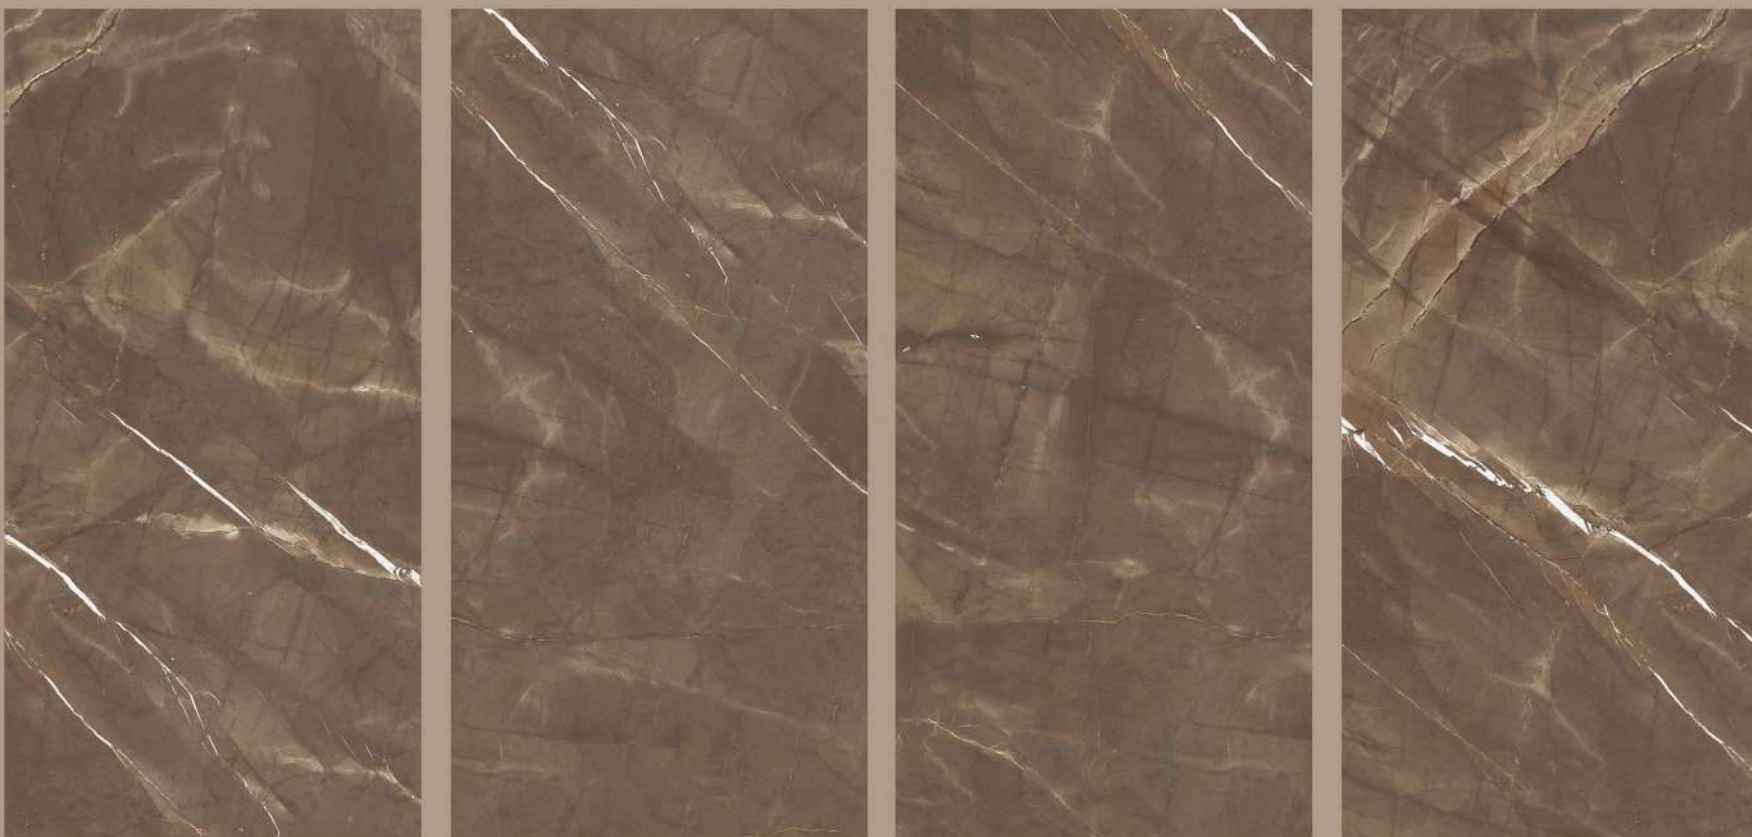

ARMANI BRONZ

size
800X
1600MM

FINISH
GLOSSY

RANDOMS
4