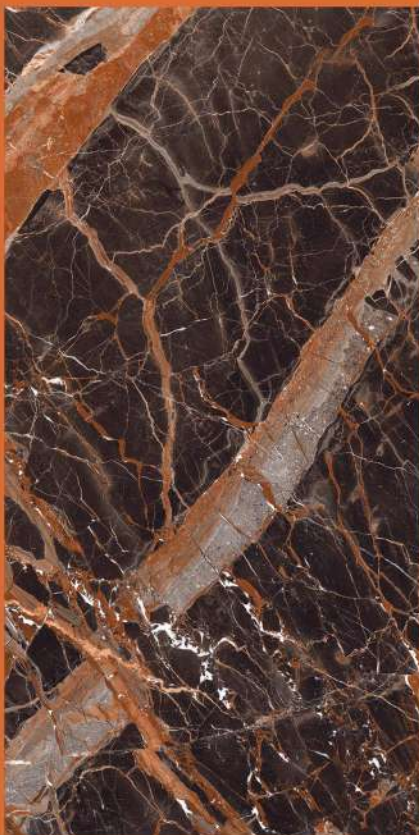

FLORIDA

size
800X
1600MM

FINISH
HIGH GLOSSY

RANDOMS
4