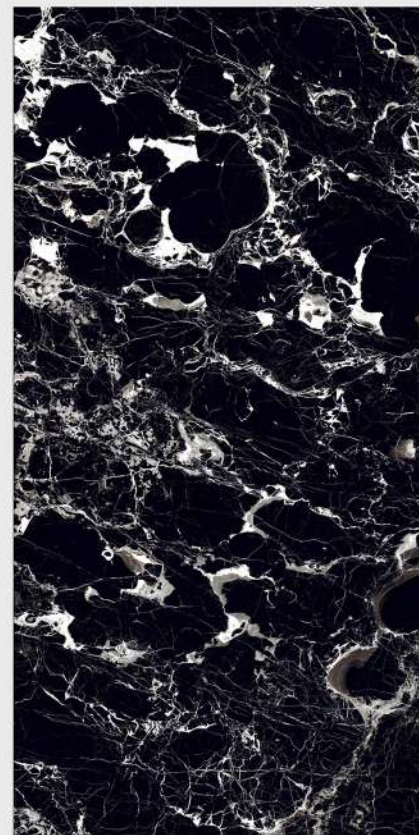

RANDOMS
3

SPARTENTM
MARVELOUS MARBLE

ETERNITY BLACK

ETERNITY BLACK

size
800X
1600MM

FINISH
HIGH GLOSSY

RANDOMS
4

FEATHER CHOCO

FEATHER CHOCO

size
800X
1600MM

FINISH
HIGH GLOSSY

RANDOMS
3

FLORIDA

FLORIDA

size
800X
1600MM

FINISH
HIGH GLOSSY