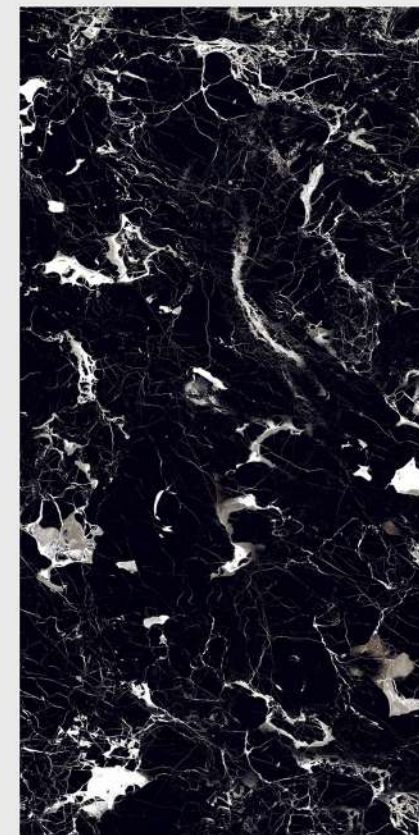

RANDOMS
3

SPARTENTM
MARVELOUS MARBLE

ETERNITY BLACK

ETERNITY BLACK

size
800X
1600MM

FINISH
HIGH GLOSSY

RANDOMS
4

FEATHER CHOCO