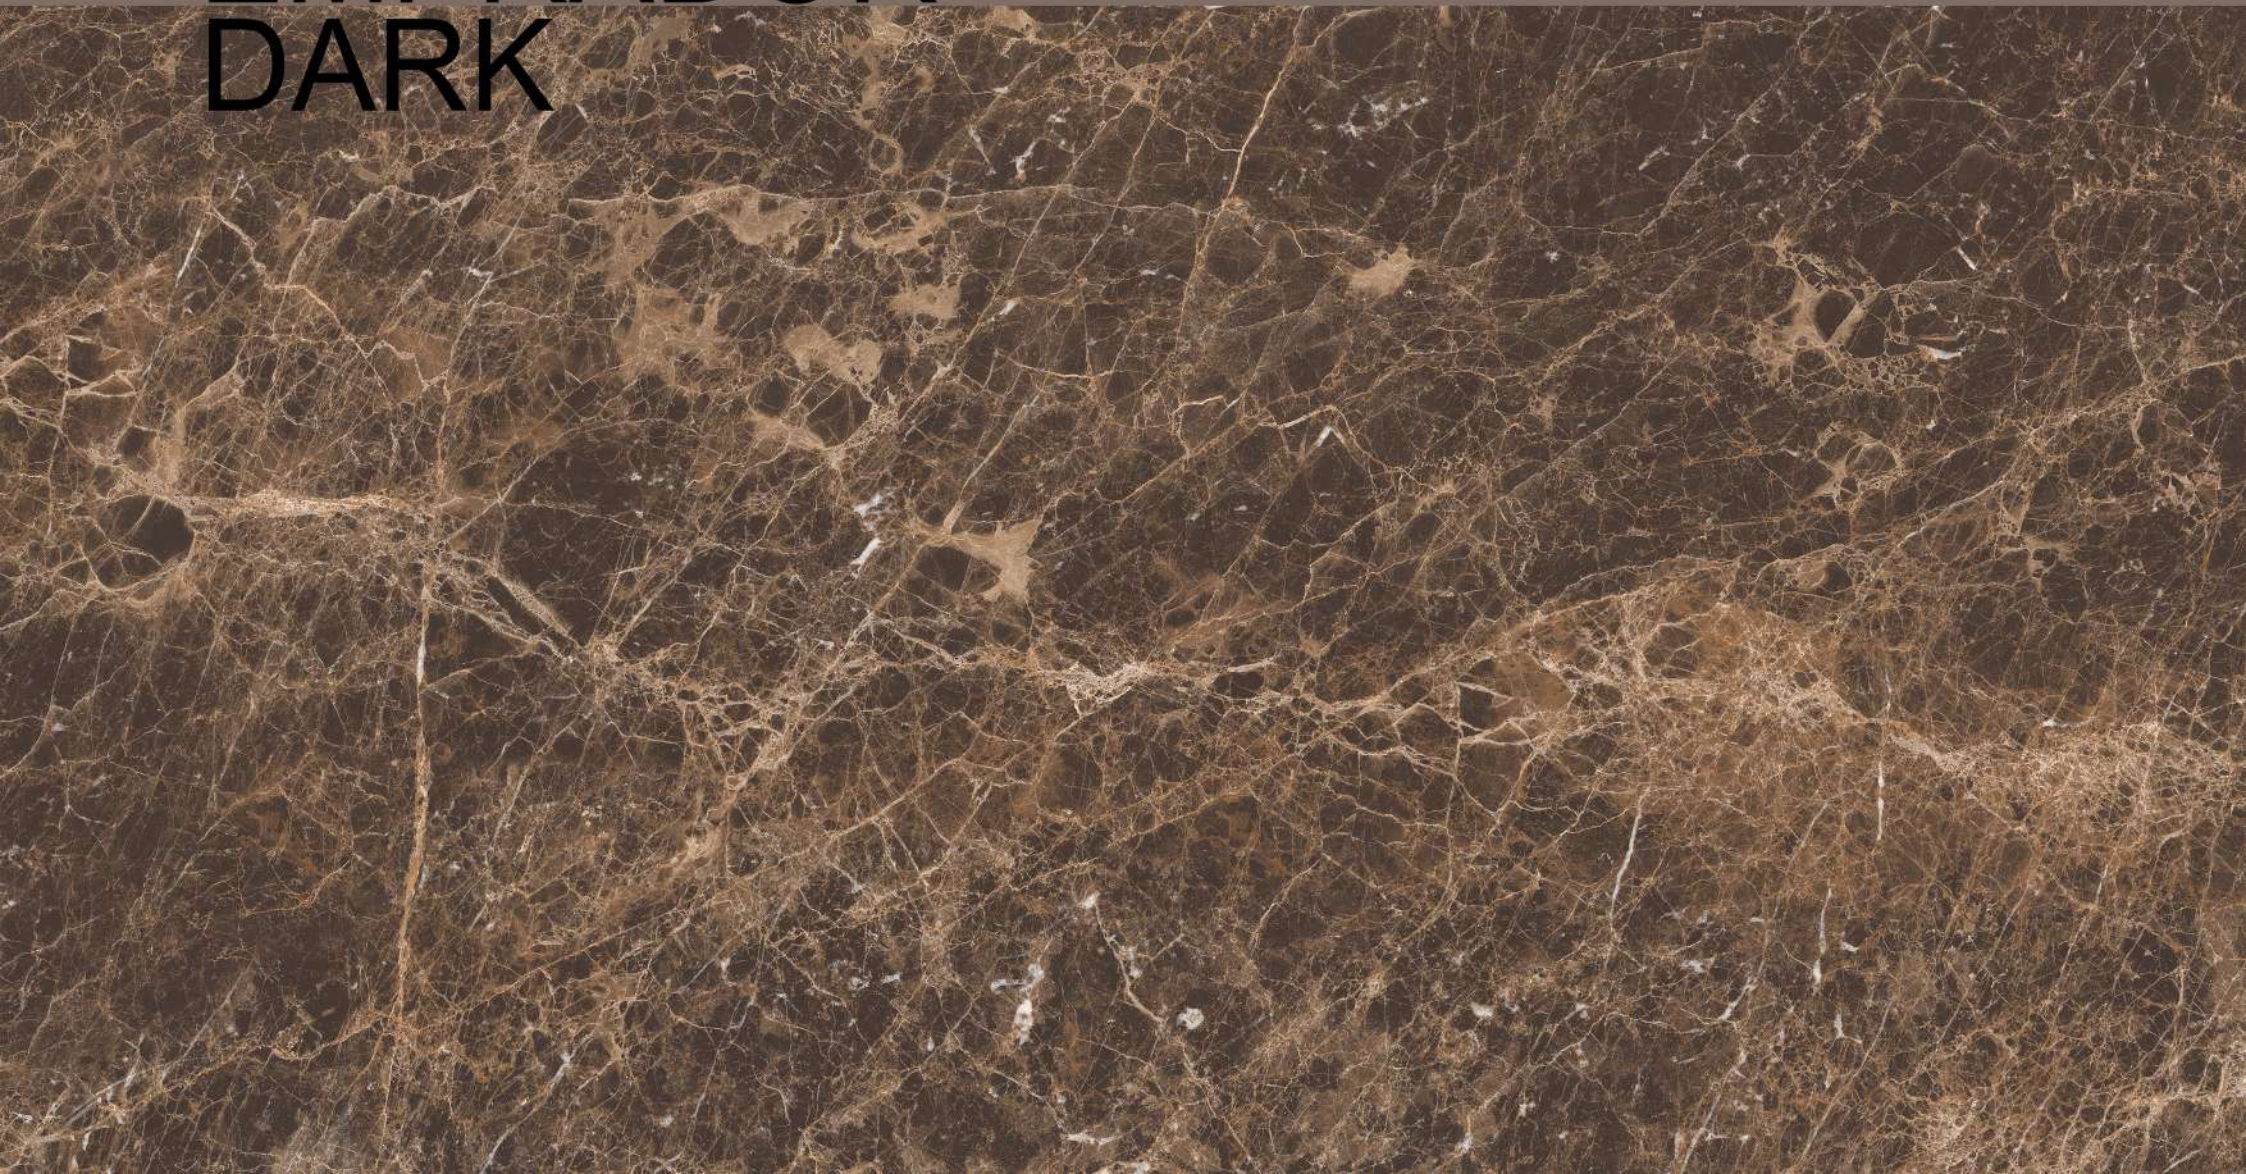

EMPRADOR DARK