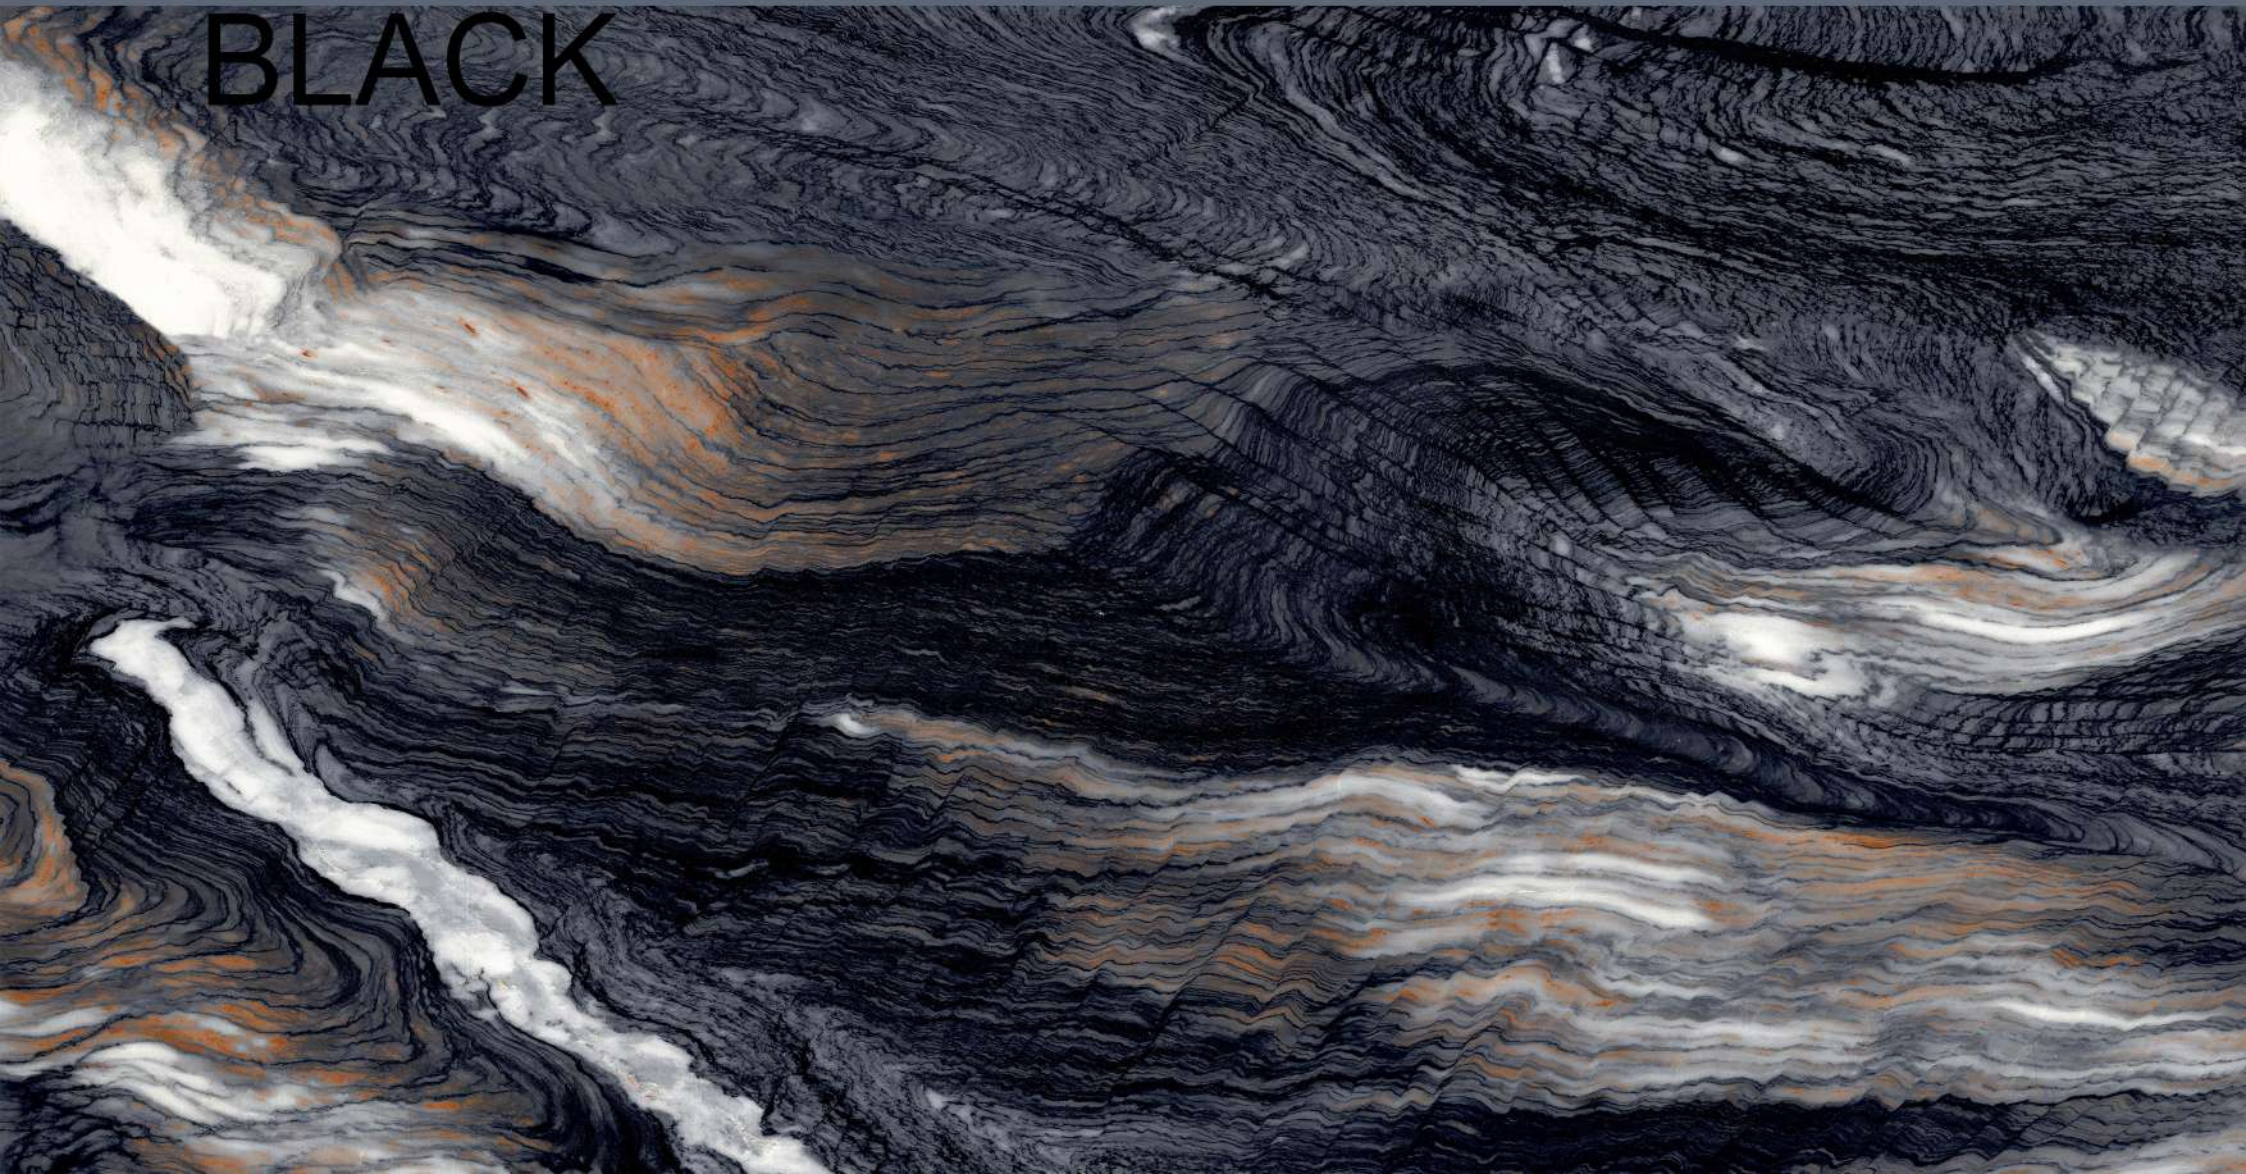

BRAZILLIAN BLACK