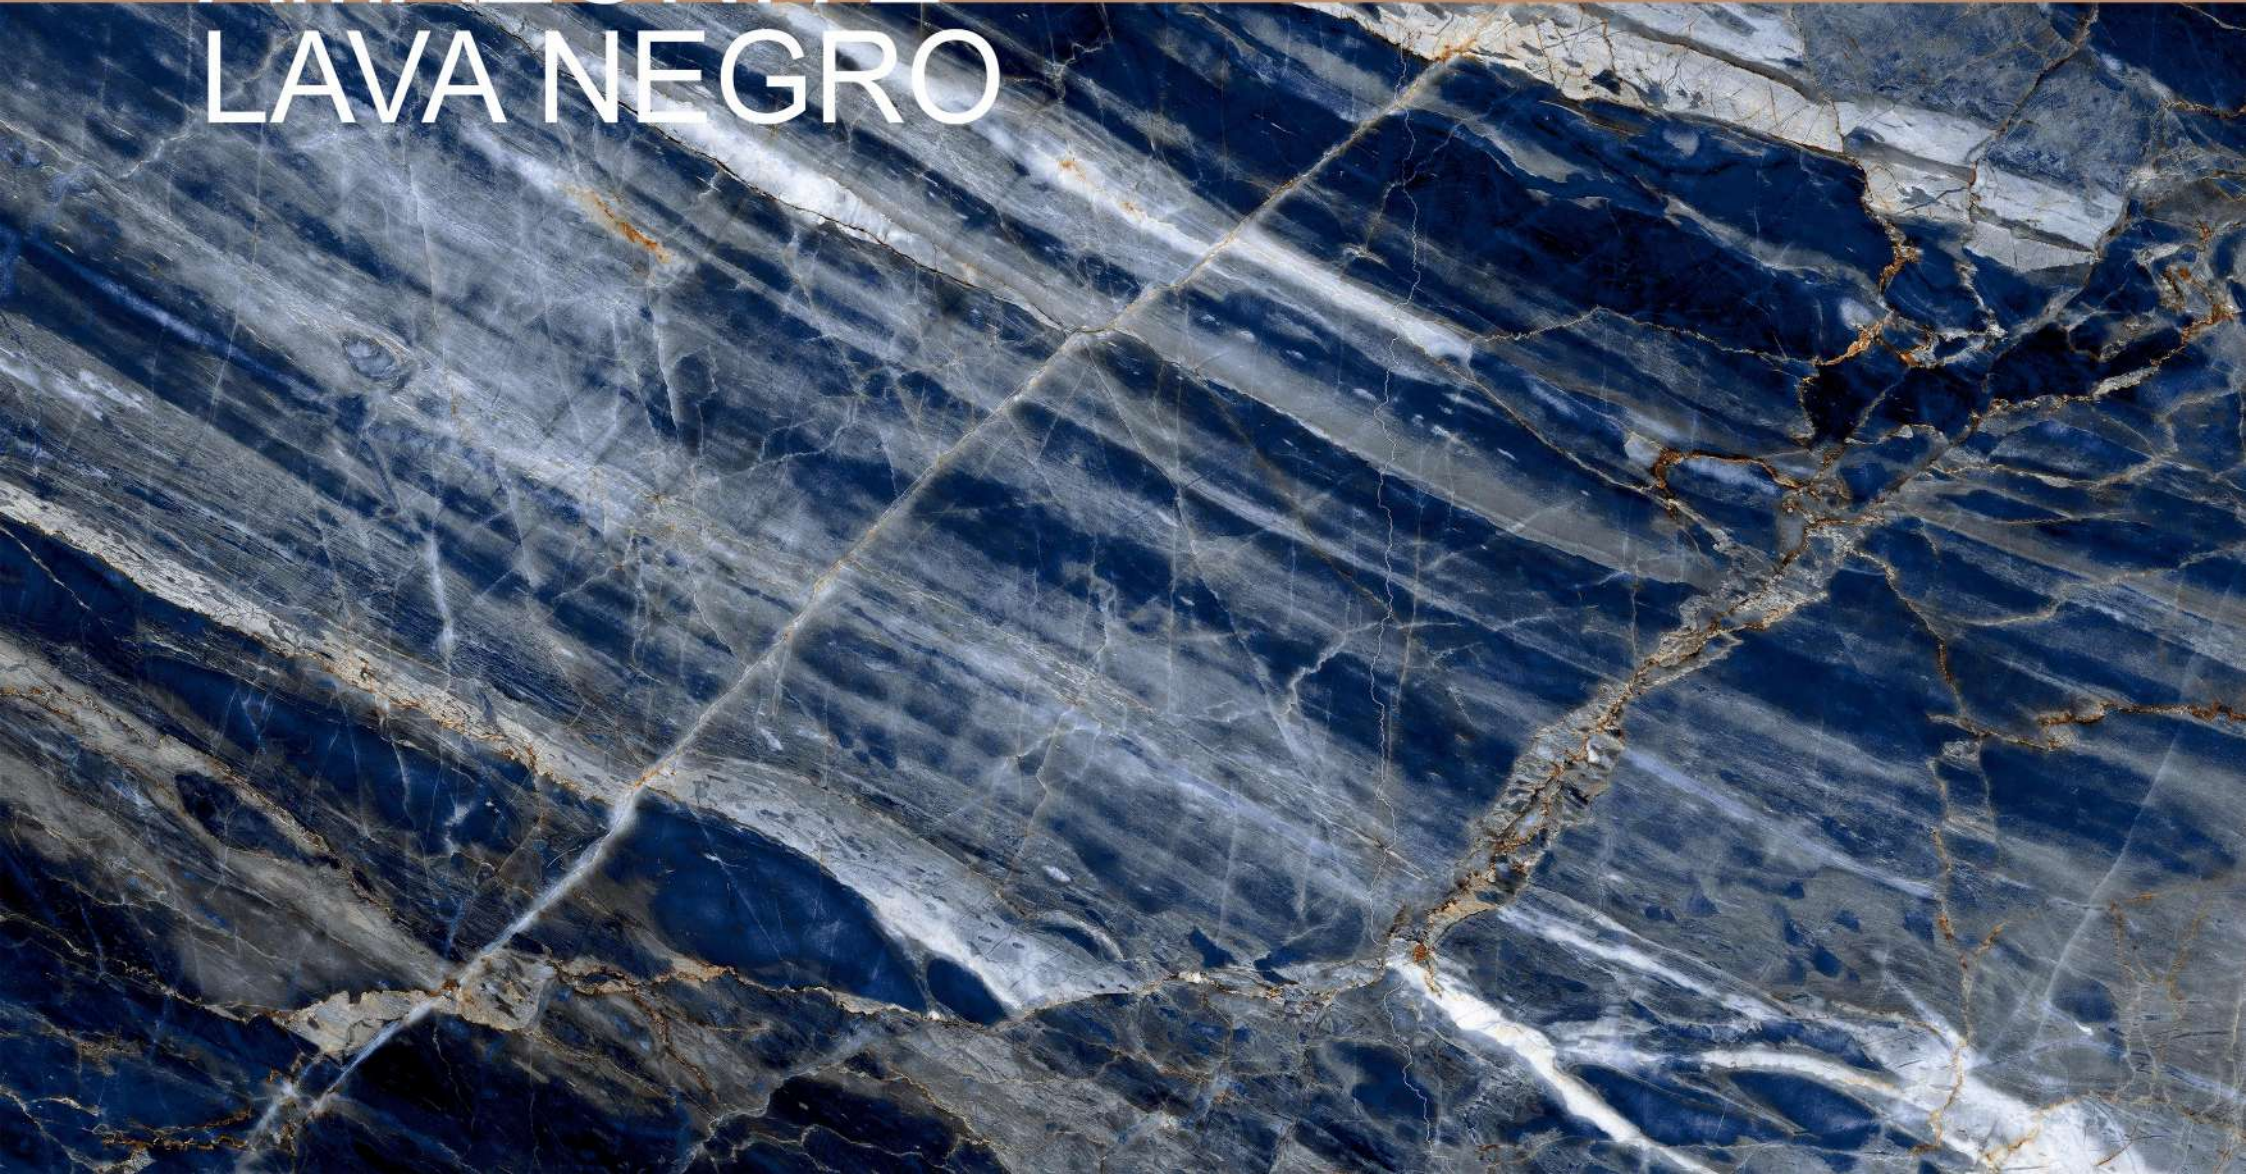

SPARTEN^{TM}
MARVELOUS MARBLE

AMAZONITE LAVA NEGRO