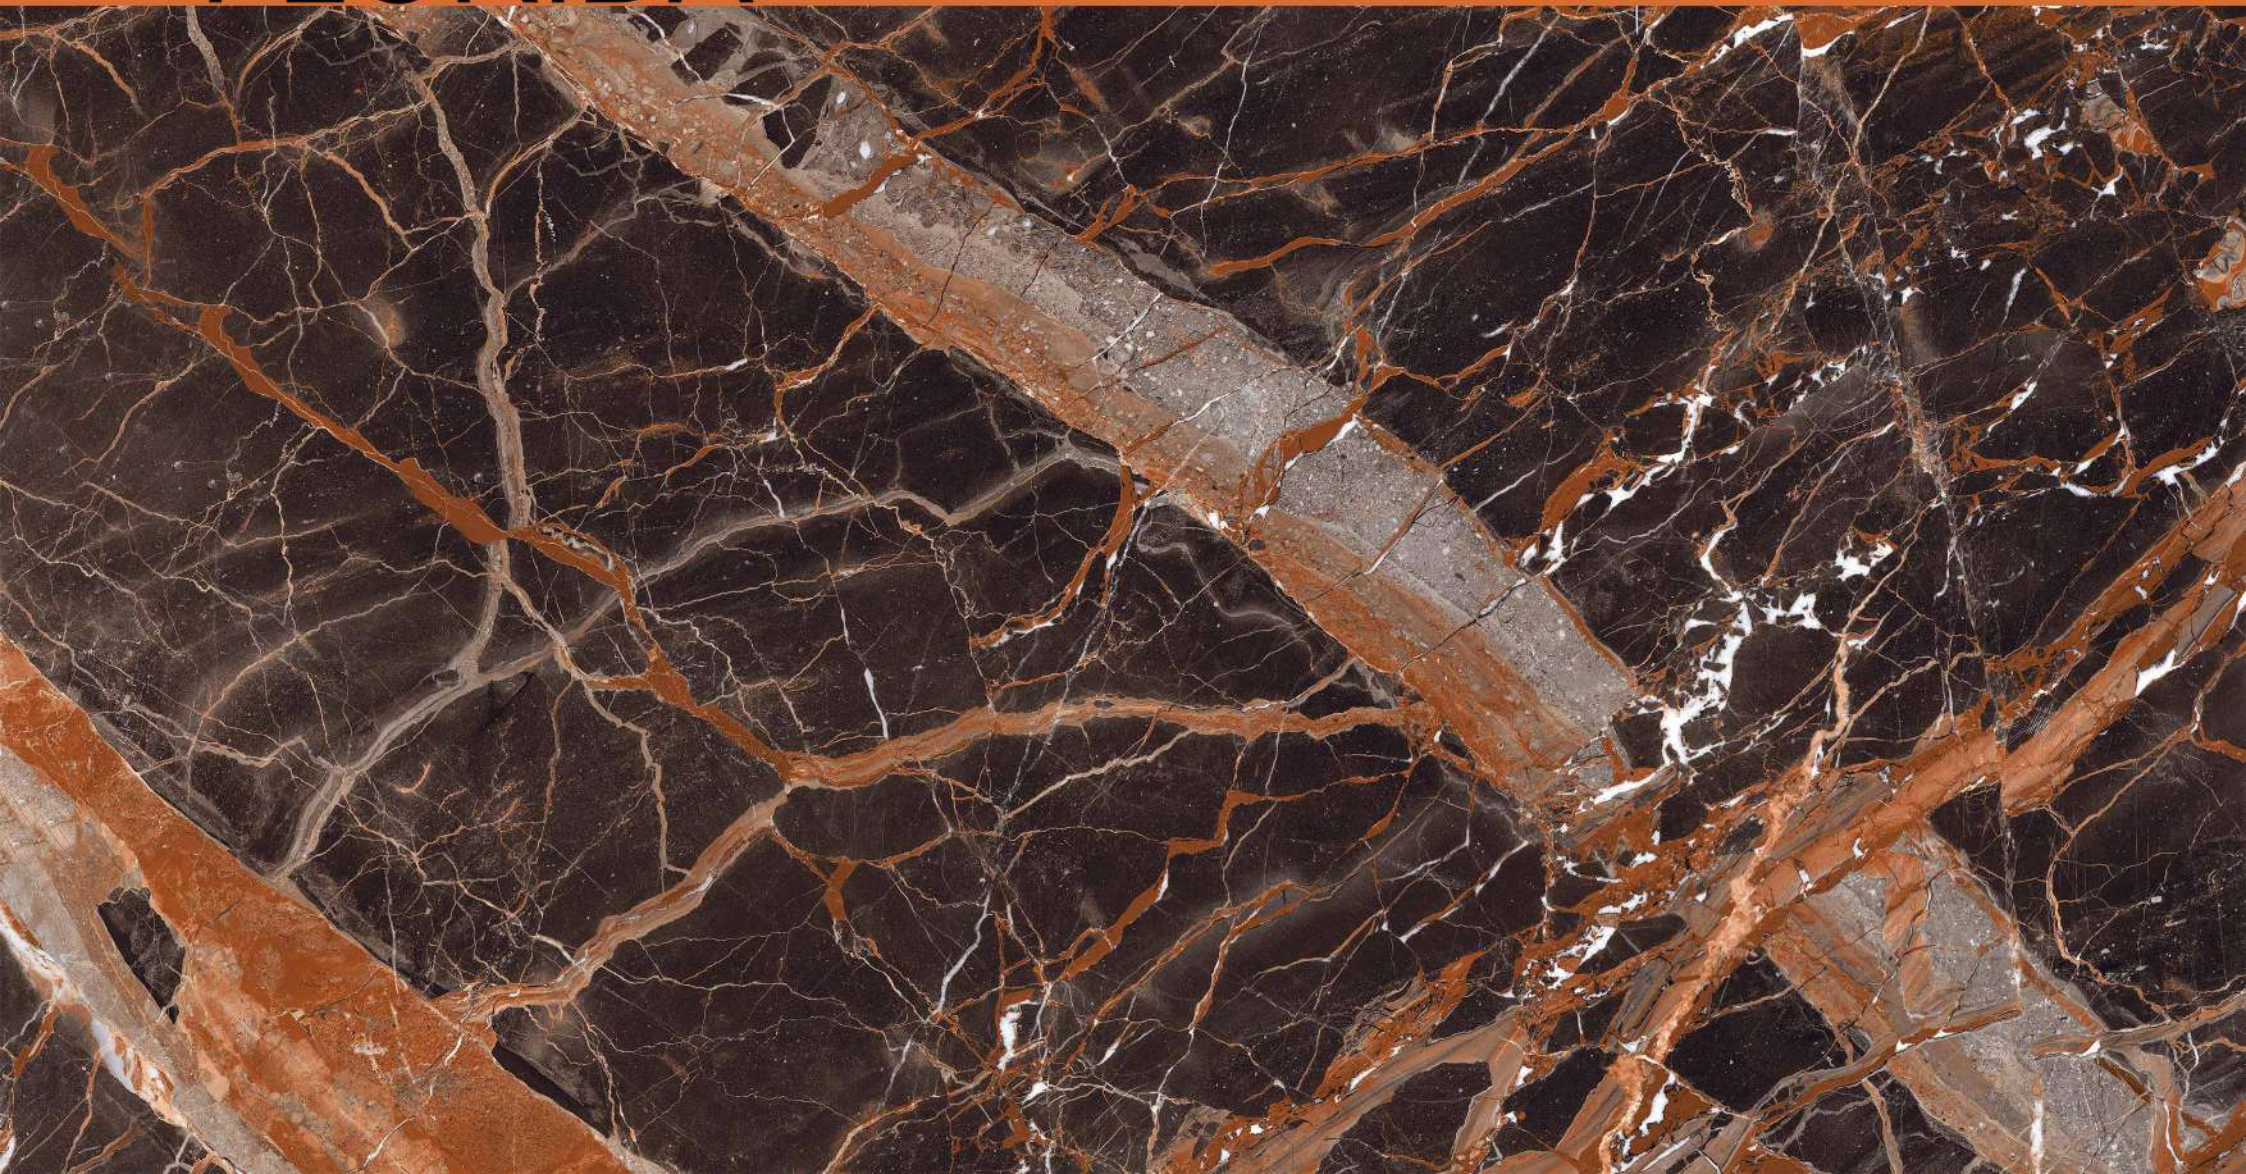

FEATHER CHOCO

size
800X
1600MM

FINISH
HIGH GLOSSY

RANDOMS
3

FLORIDA

FLORIDA

size
800X
1600MM

FINISH
HIGH GLOSSY