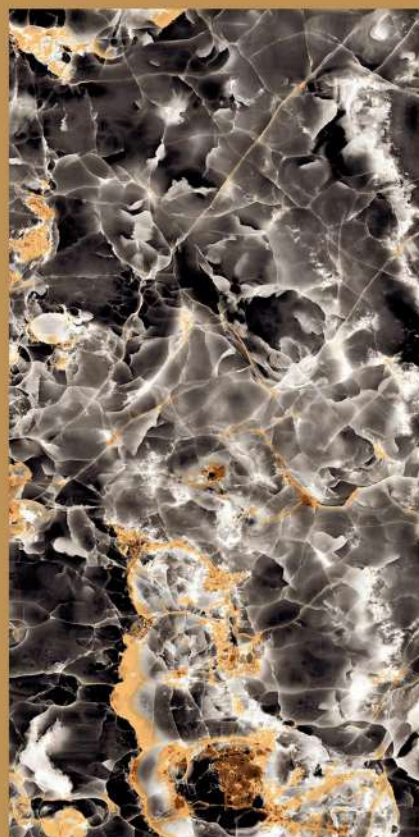

RANDOMS
3

INFINITY BLACK

INFINITY BLACK

size
800X
1600MM

FINISH
HIGH GLOSSY

RANDOMS
3

INFINITY BLUE

INFINITY BLUE