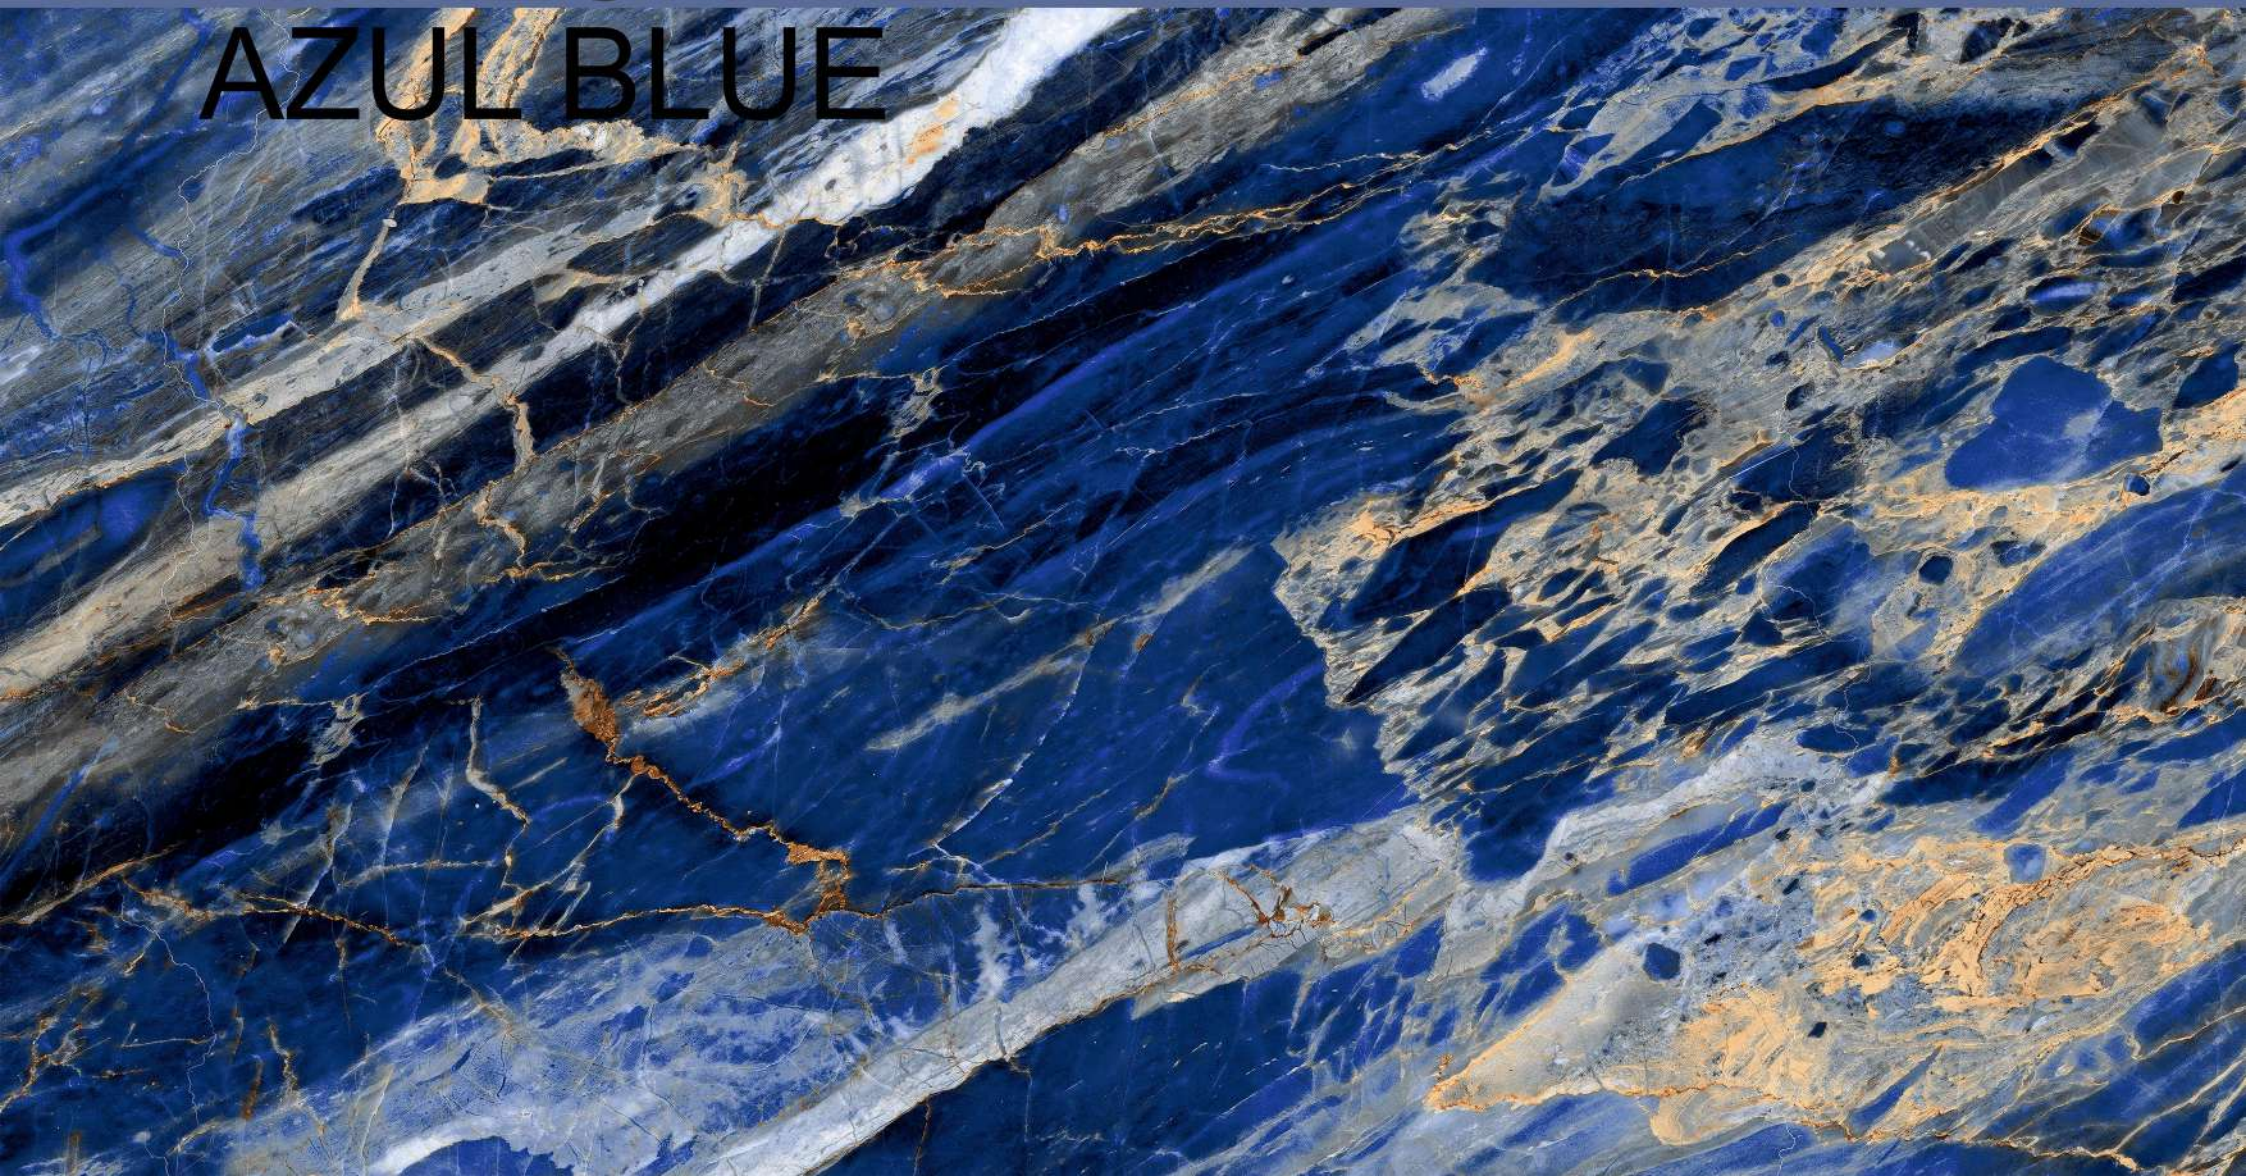

AMAZONITE AZUL BLUE