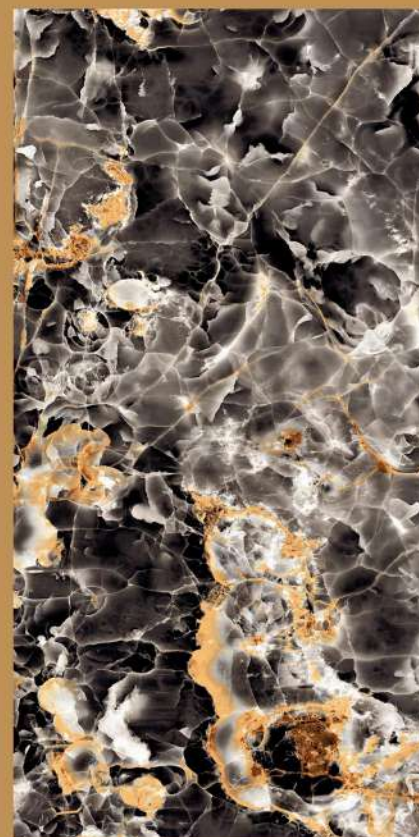

RANDOMS
3

INFINITY BLACK

INFINITY BLACK

size
800X
1600MM

FINISH
HIGH GLOSSY

RANDOMS
3

INFINITY BLUE

INFINITY BLUE