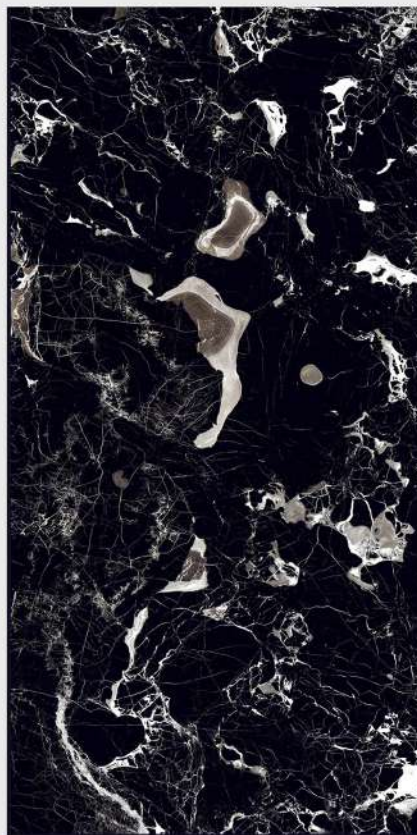

RANDOMS
3

SPARTENTM
MARVELOUS MARBLE

ETERNITY BLACK

ETERNITY BLACK

size
800X
1600MM

FINISH
HIGH GLOSSY

RANDOMS
4

FEATHER CHOCO

FEATHER CHOCO

size
800X
1600MM

FINISH
HIGH GLOSSY

RANDOMS
3

FLORIDA

FLORIDA

size
800X
1600MM

FINISH
HIGH GLOSSY