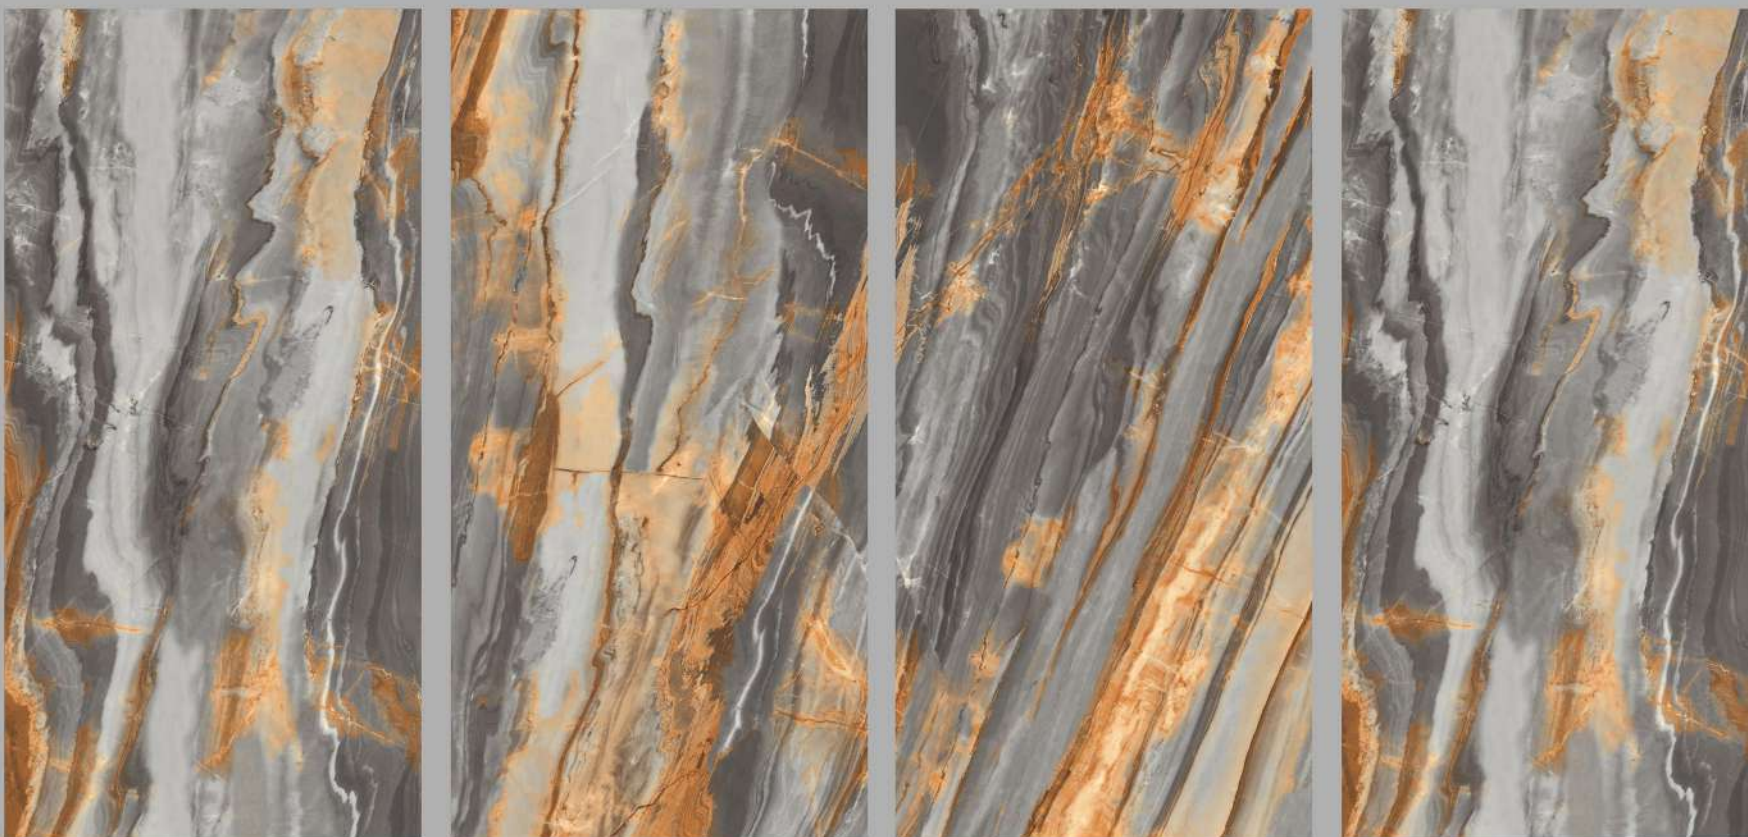

RANDOMS
3

SPARTENTM
MARVELOUS MARBLE

ETERNITY BLACK

ETERNITY BLACK

size
800X
1600MM

FINISH
HIGH GLOSSY

RANDOMS
4

FEATHER CHOCO