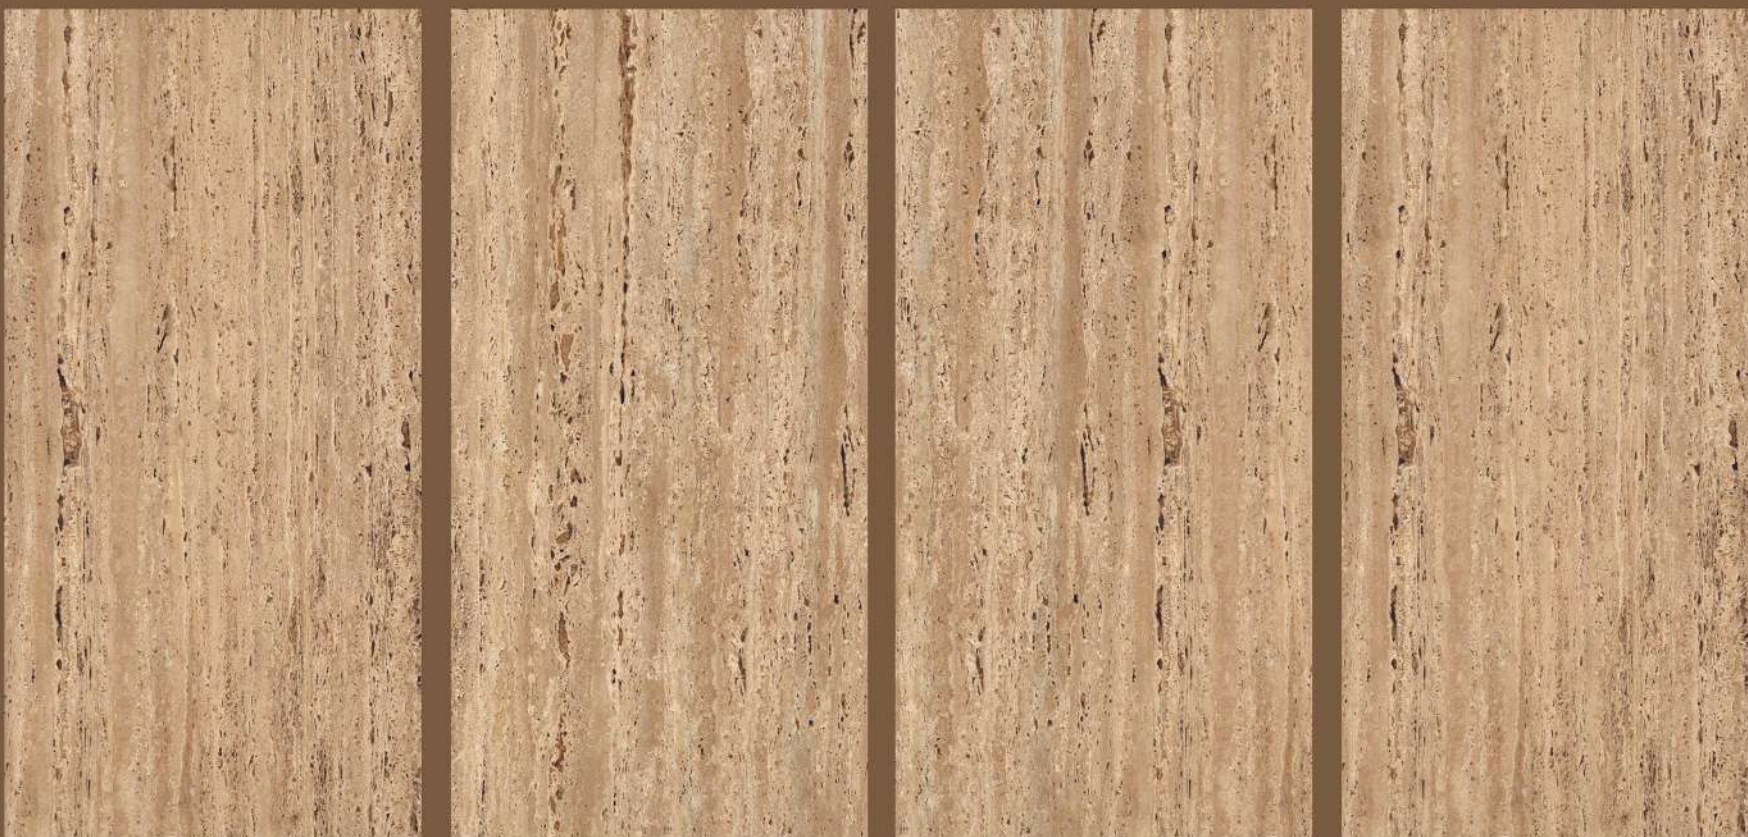

TRAVENTINO NOVANO

size
800X
1600MM

FINISH
HIGH GLOSSY

RANDOMS
3