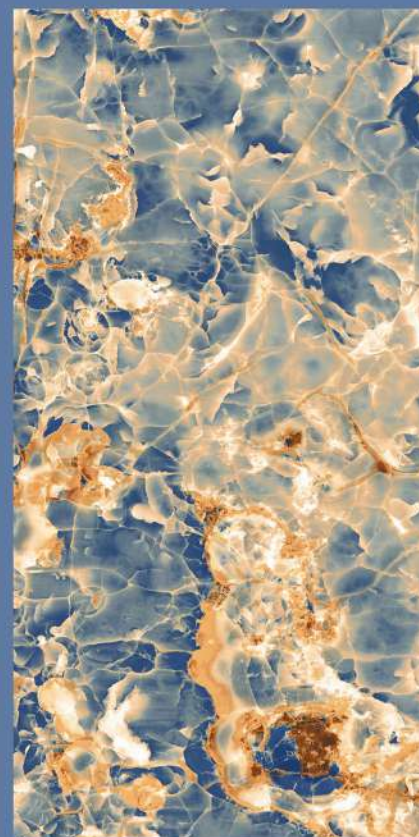

INFINITY BLUE

size
800X
1600MM

FINISH
HIGH GLOSSY

RANDOMS
3