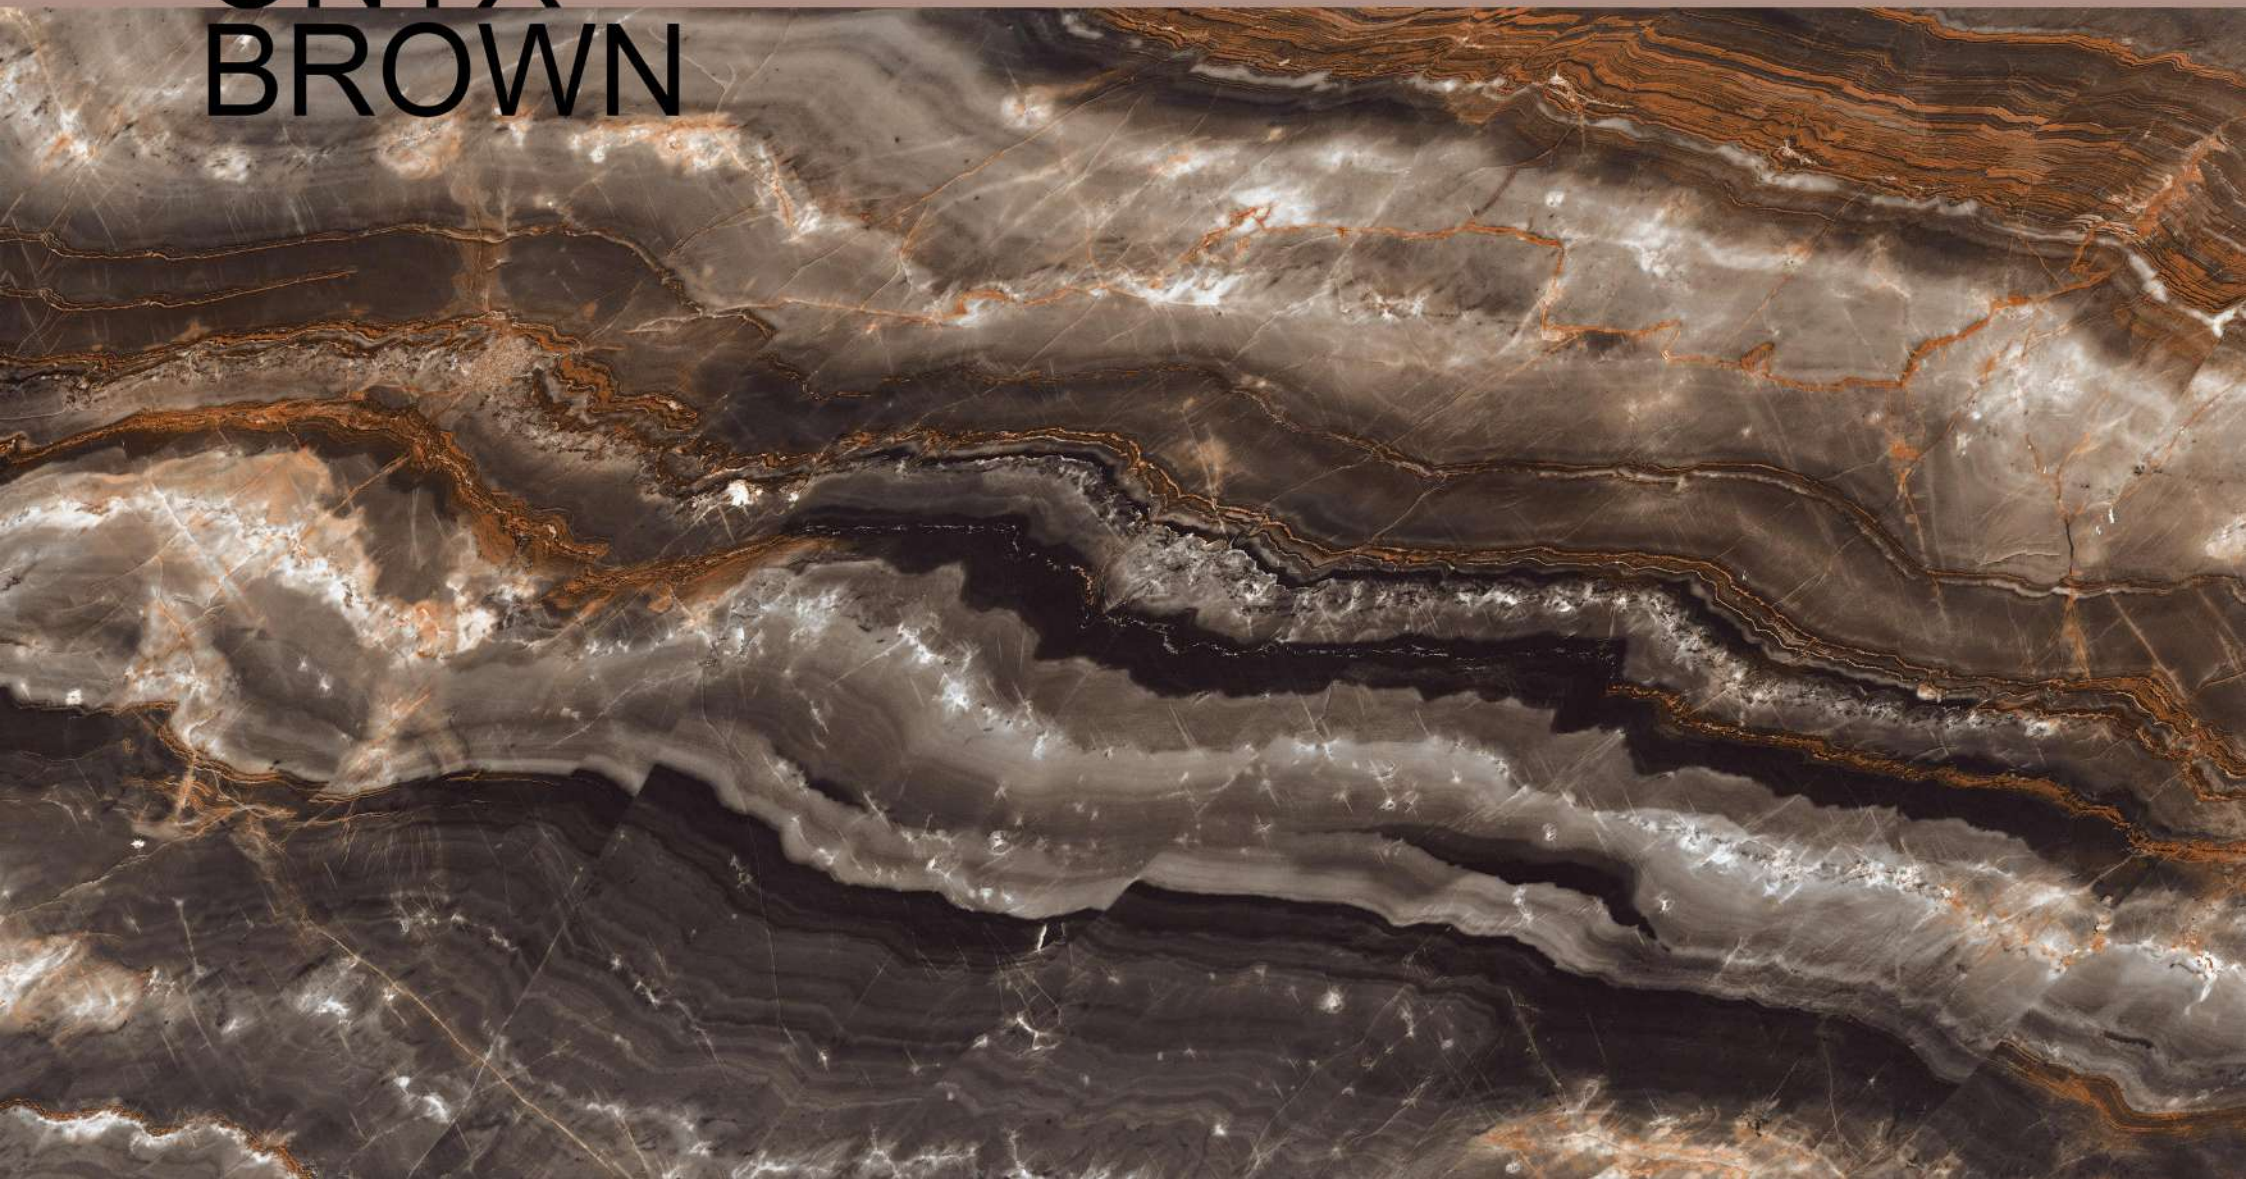

NOISETTE FLURRY

NOISETTE FLURRY

size
800X
1600MM

FINISH
HIGH GLOSSY

RANDOMS
3

ONYX BROWN

ONYX BROWN

size
800X
1600MM