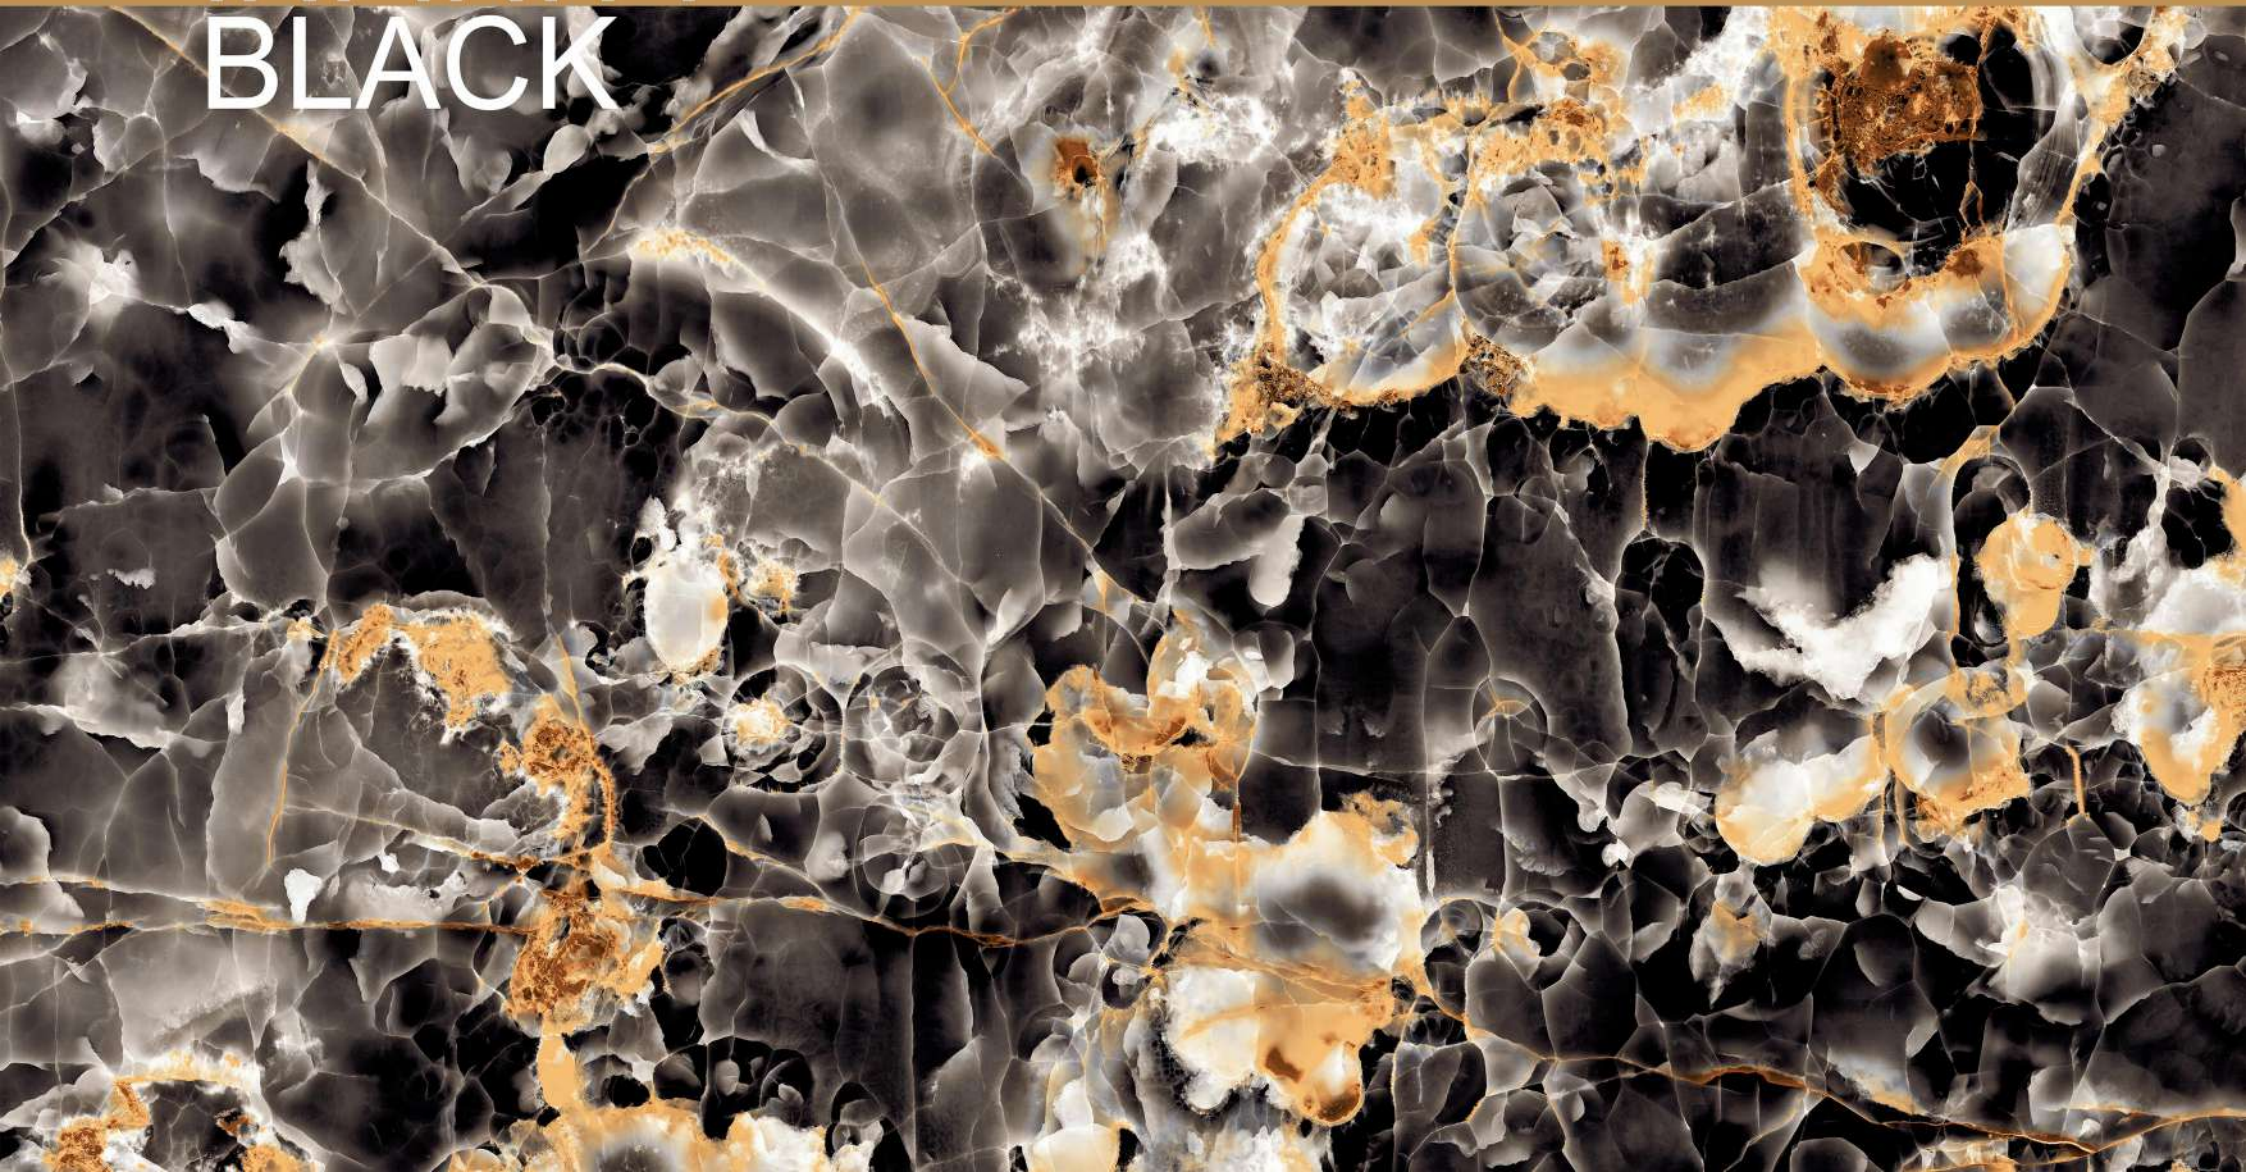

INFINITY BLACK