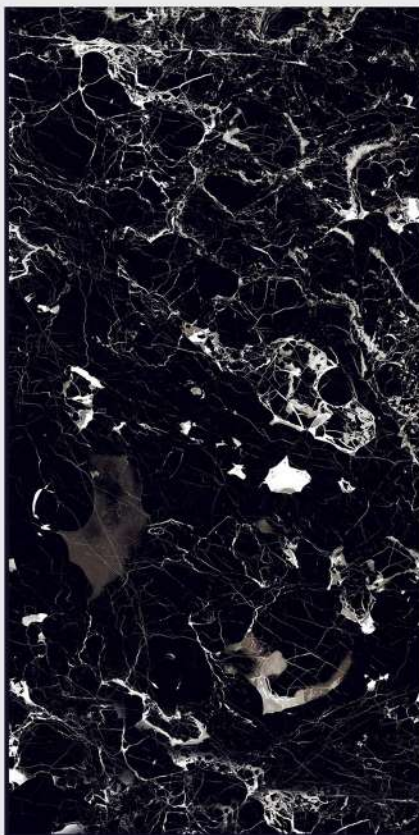

RANDOMS
3

SPARTENTM
MARVELOUS MARBLE

ETERNITY BLACK

ETERNITY BLACK

size
800X
1600MM

FINISH
HIGH GLOSSY

RANDOMS
4

FEATHER CHOCO

FEATHER CHOCO

size
800X
1600MM

FINISH
HIGH GLOSSY

RANDOMS
3

FLORIDA

FLORIDA

size
800X
1600MM

FINISH
HIGH GLOSSY