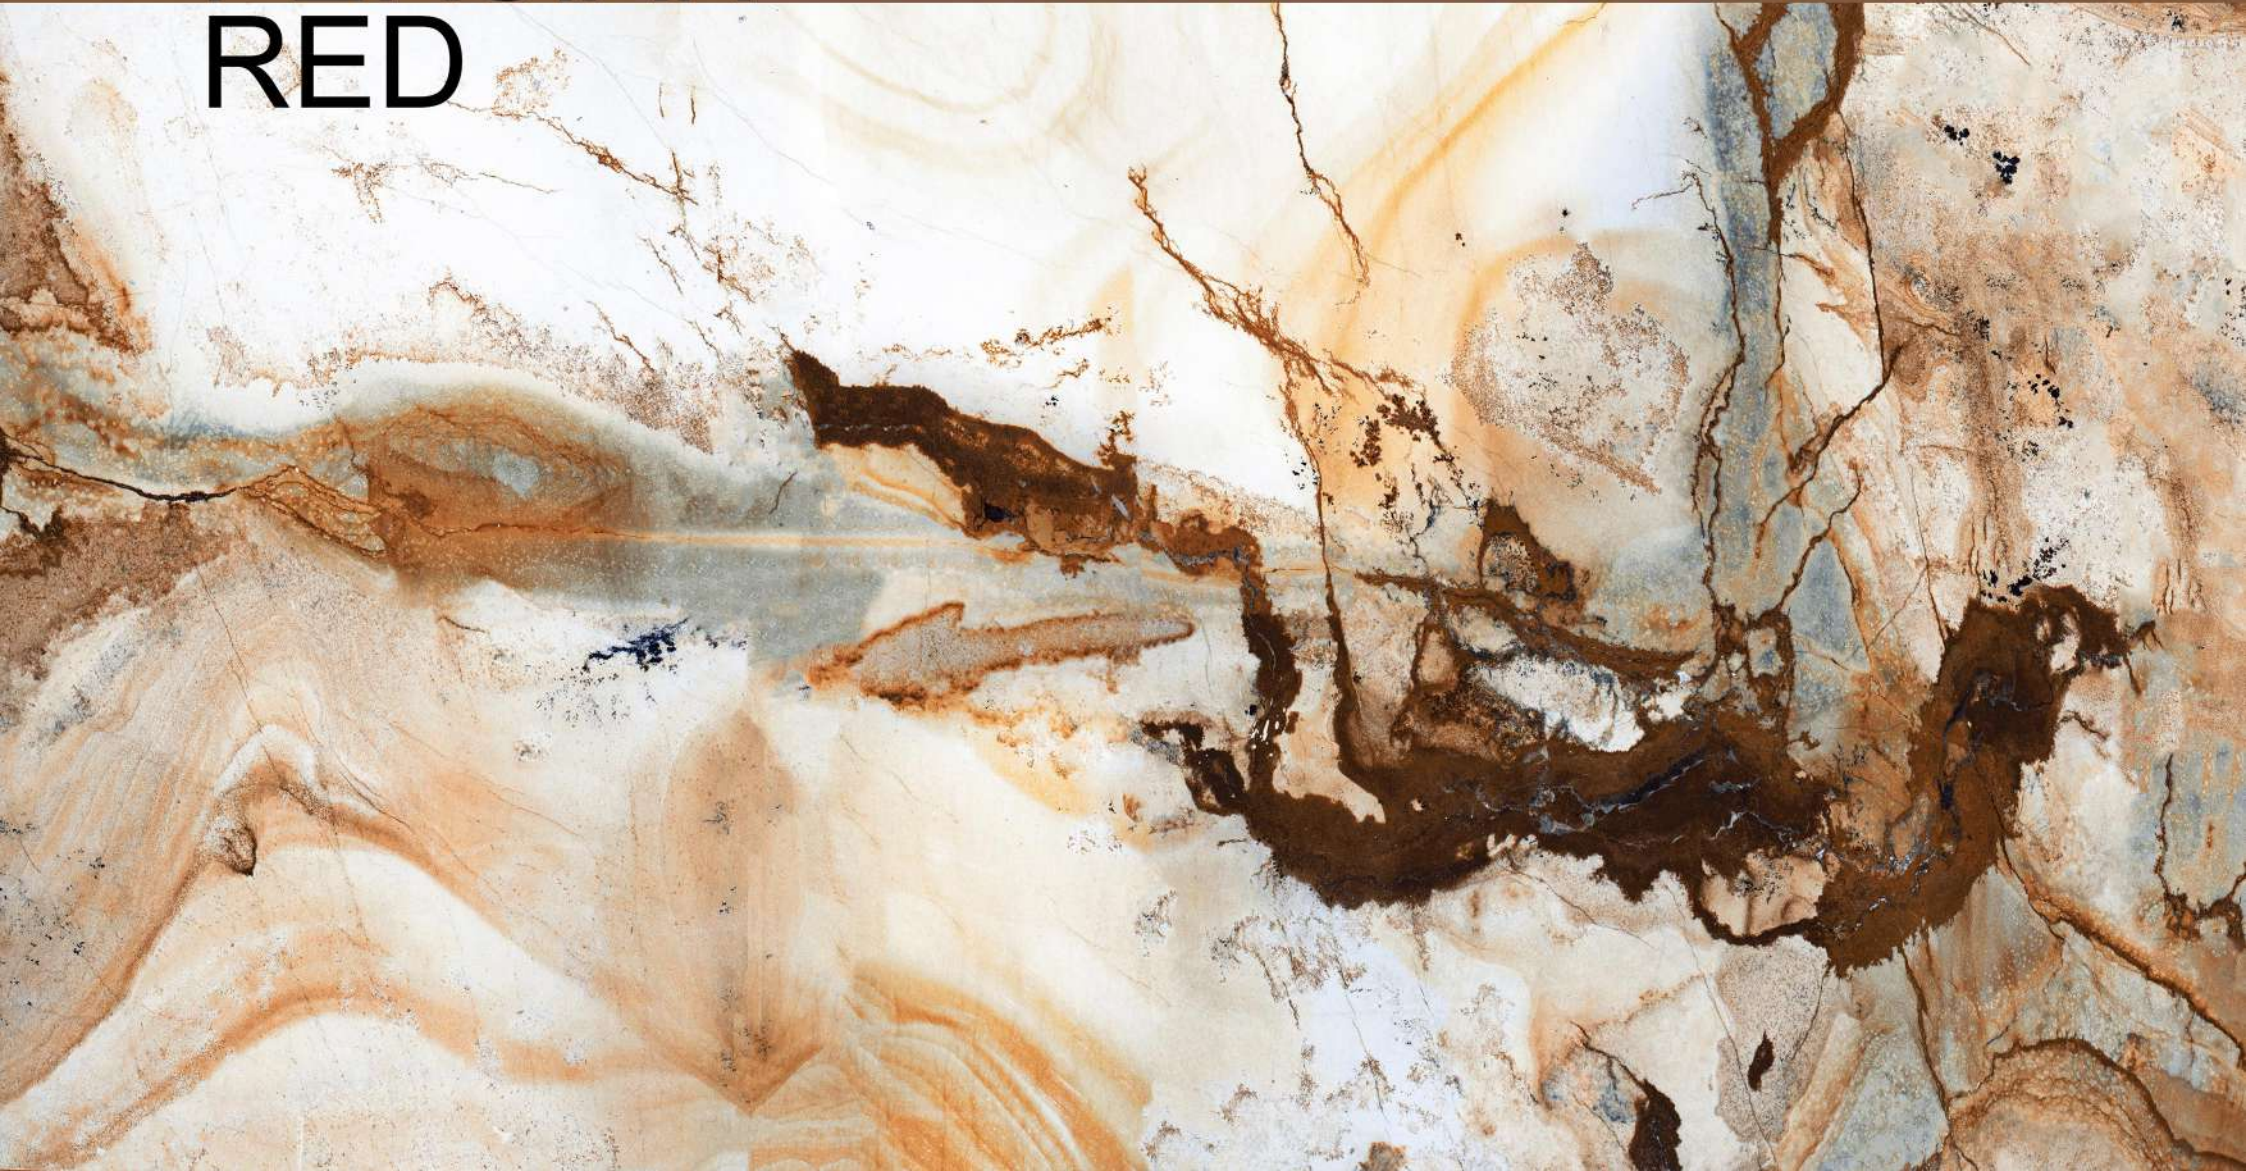

SPARTEN^{TM}
MARVELOUS MARBLE

PERSIAN RED