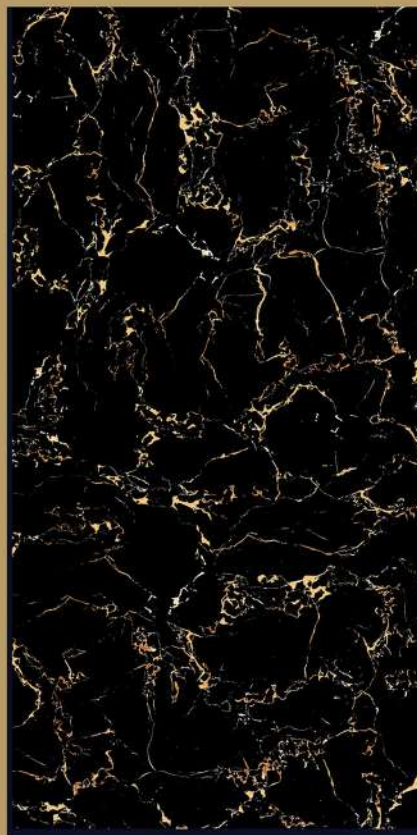

RANDOMS
4

13 16

SPARTENTM
MARVELOUS MARBLE

GOLDEN PORTARO

GOLDEN PORTARO

size
800X
1600MM

FINISH
HIGH GLOSSY

RANDOMS
1