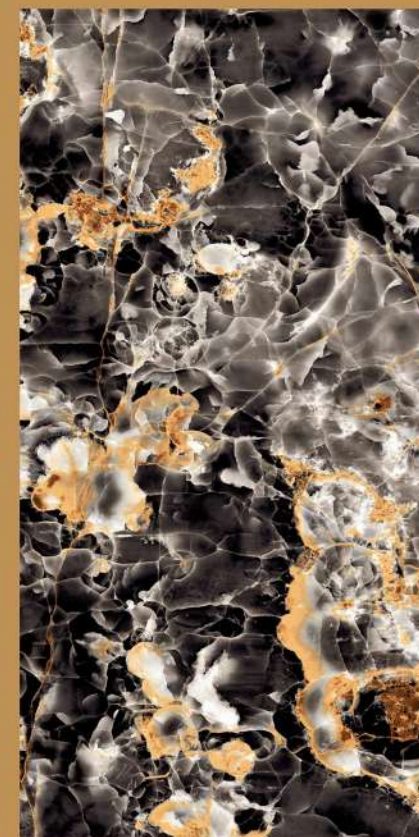

RANDOMS
3

INFINITY BLACK

INFINITY BLACK

size
800X
1600MM

FINISH
HIGH GLOSSY

RANDOMS
3

INFINITY BLUE

INFINITY BLUE