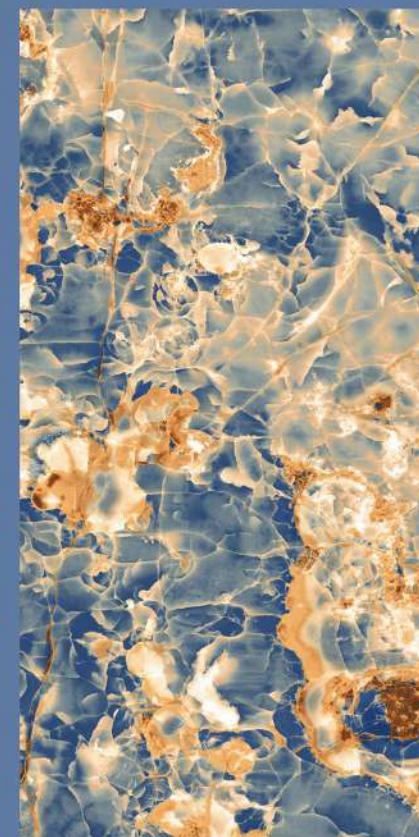

INFINITY BLUE

size
800X
1600MM

FINISH
HIGH GLOSSY

RANDOMS
3