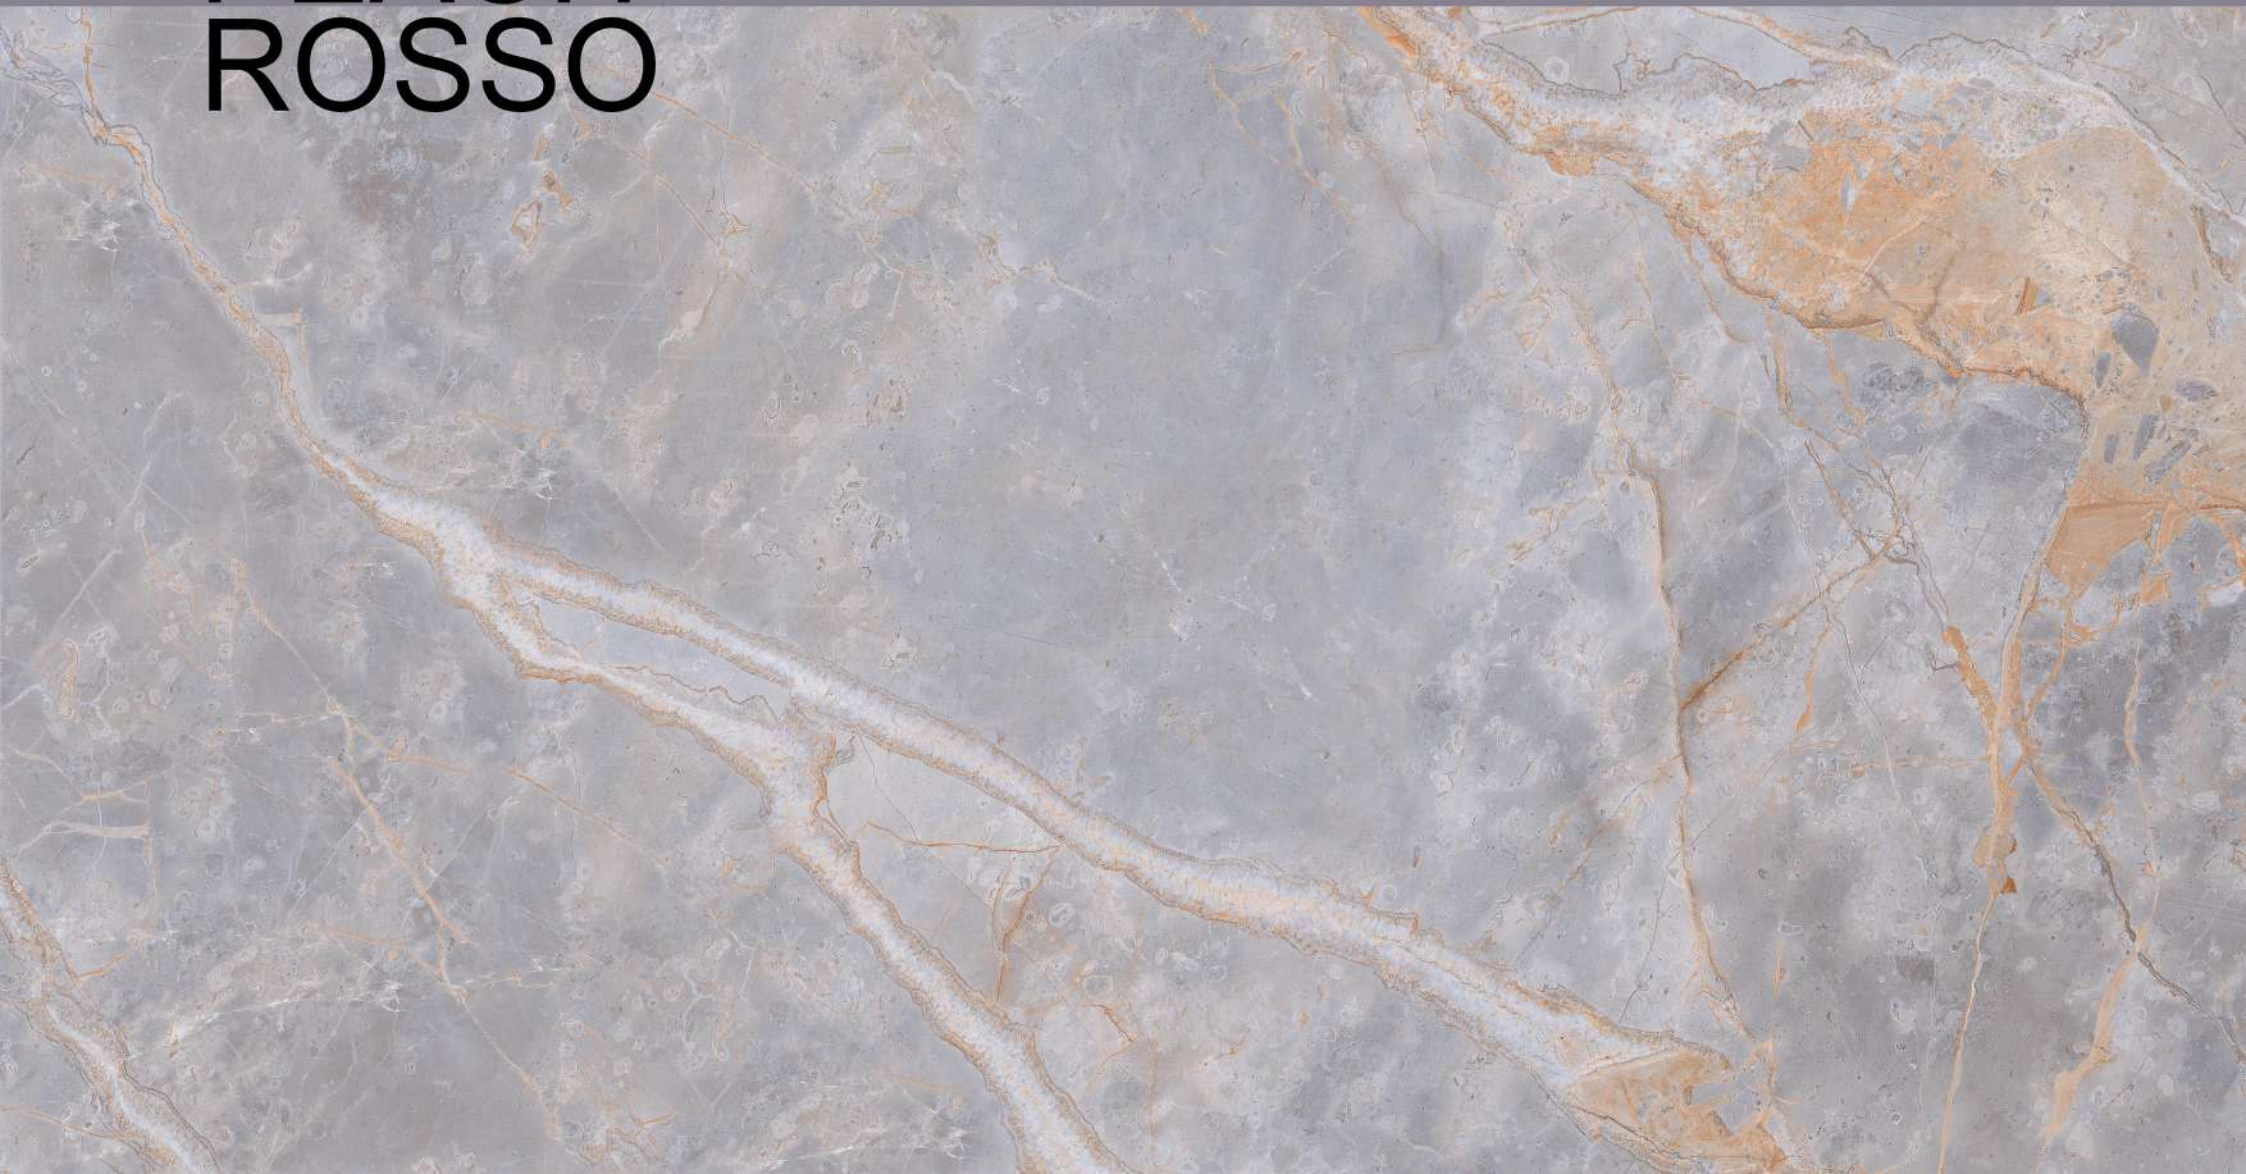

FINISH
HIGH GLOSSY

RANDOMS
3

OROBICO GRIGIO

OROBICO GRIGIO

size
800X
1600MM

FINISH
HIGH GLOSSY

RANDOMS
4

PEACH ROSSO