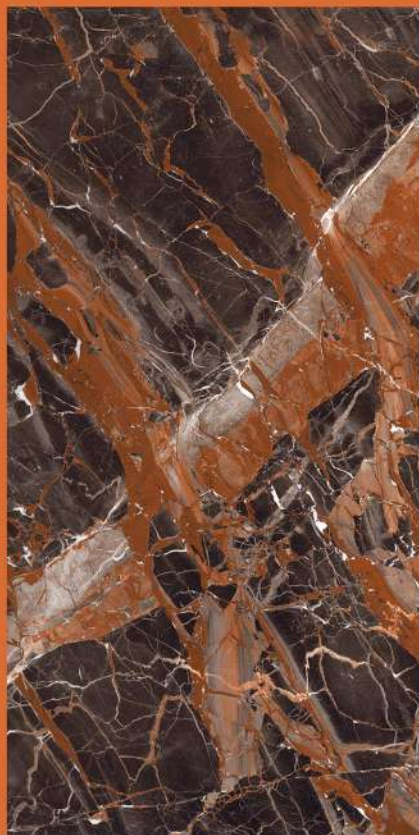

FLORIDA

size
800X
1600MM

FINISH
HIGH GLOSSY

RANDOMS
4