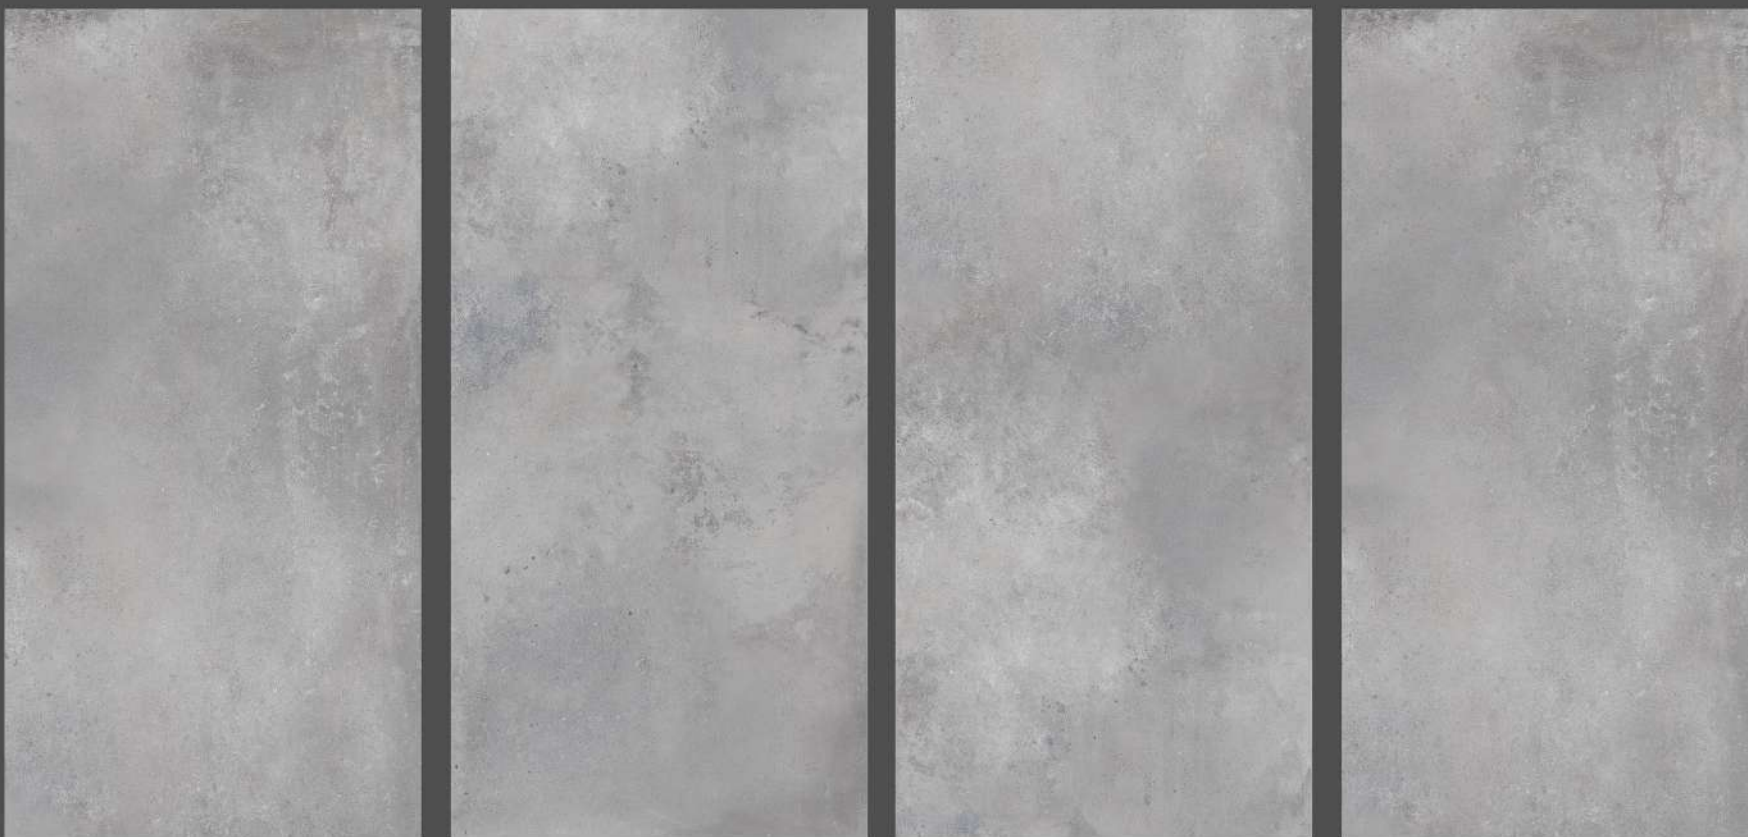

FOREVER LIGHT GREY

size
800X
1600MM

FINISH
RUSTIC

RANDOMS
3