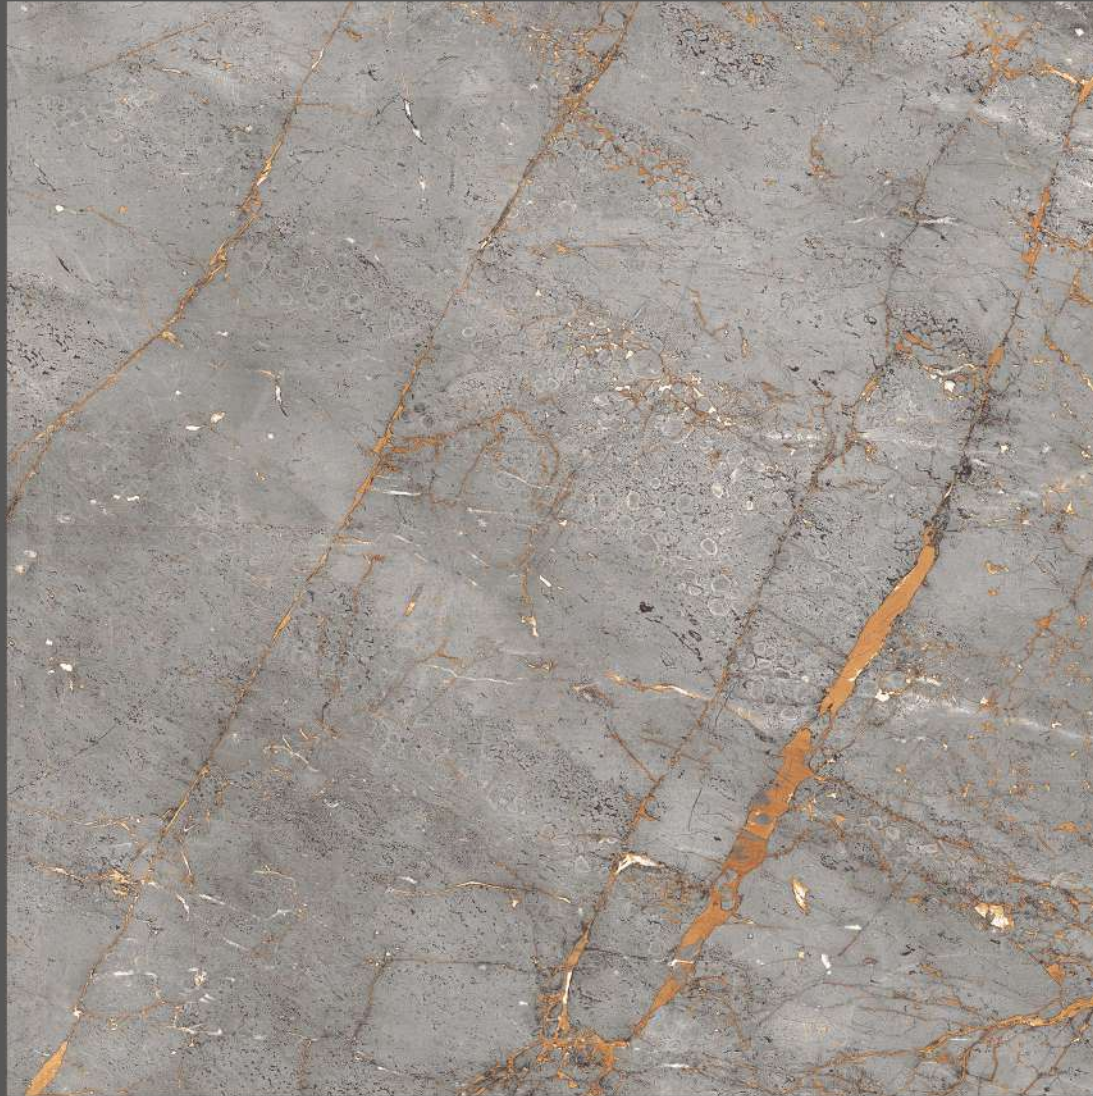

AMBRATO GREY