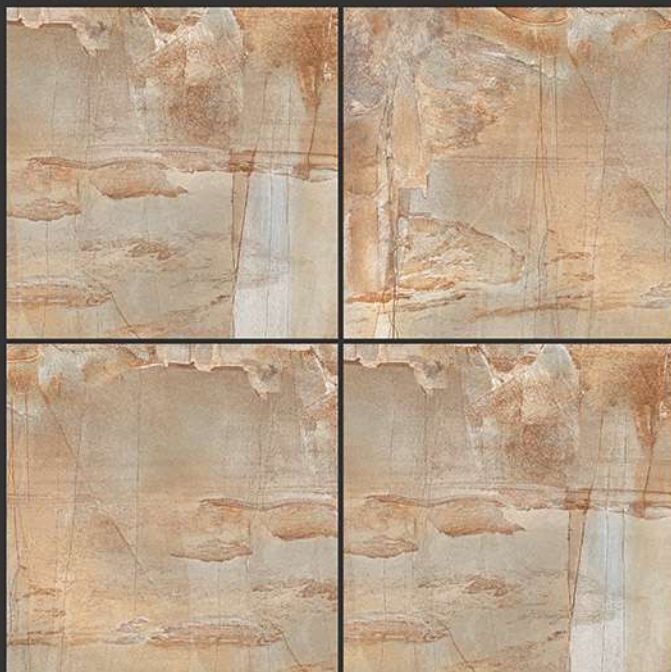

MARFIL

GLOSSY FINISH

**PGVT
800x800MM**

ART BROWN

GLOSSY FINISH

**PGVT
800x800MM**

ART PEARL

GLOSSY FINISH