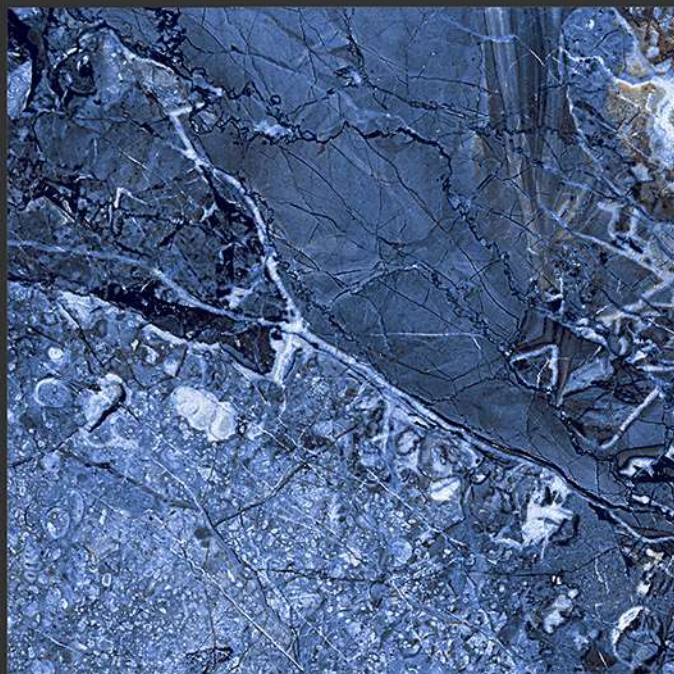

SWEDEN

GLOSSY FINISH

PGVT
800x800MM