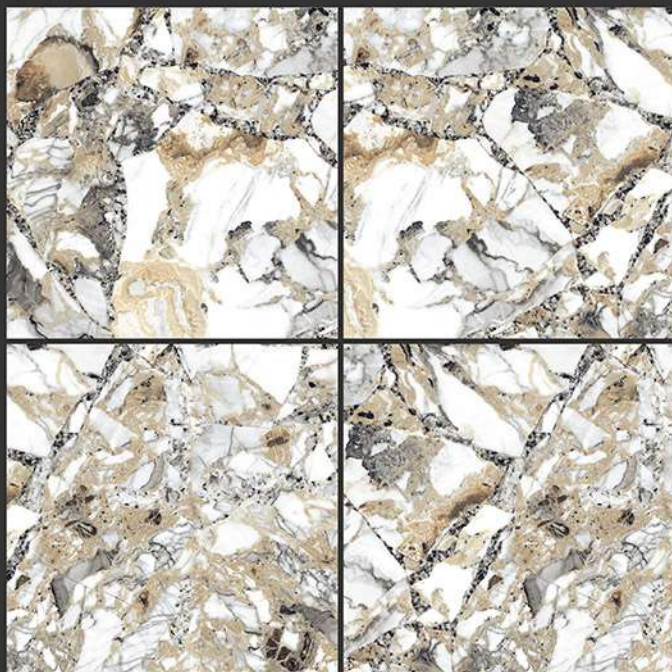

GLOSSY FINISH

PGVT
800x800MM

STONE BISQUE

GLOSSY FINISH

**PGVT
800x800MM**

STONE WHITE

GLOSSY FINISH

PGVT
800x800MM