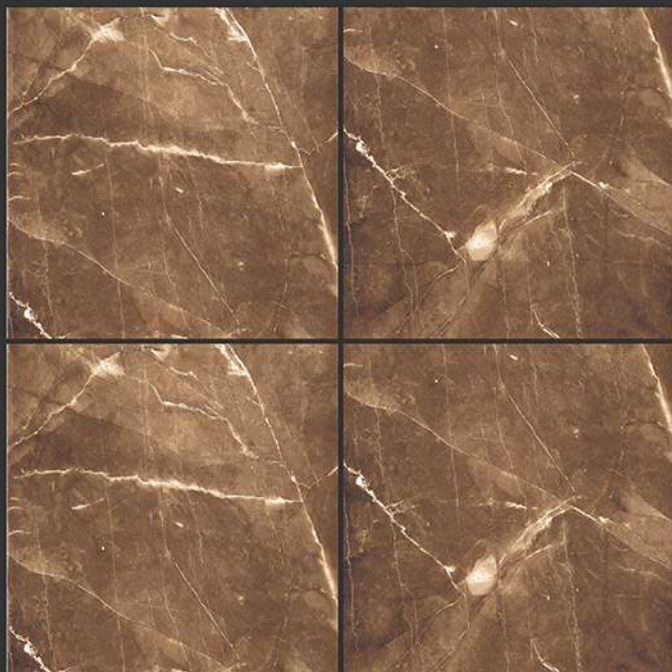

**PGVT
800x800MM**

REDIANT BLANCO

GLOSSY FINISH

**PGVT
800x800MM**

REGAL-COPPER

GLOSSY FINISH

**PGVT
800x800MM**

REGENCY DARK GREY