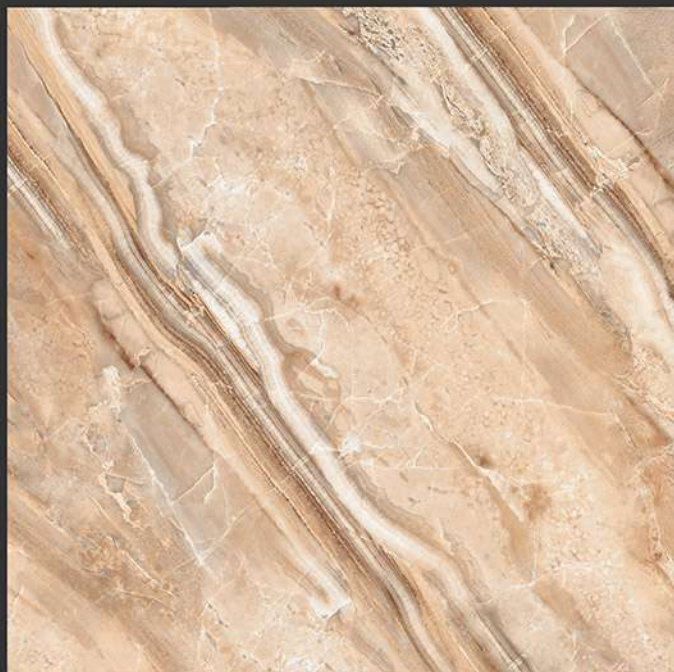

GLOSSY FINISH

PGVT
800x800MM

ARMANI BIANCO

GLOSSY FINISH

**PGVT
800x800MM**

ARMANI BROWN

GLOSSY FINISH

**PGVT
800x800MM**