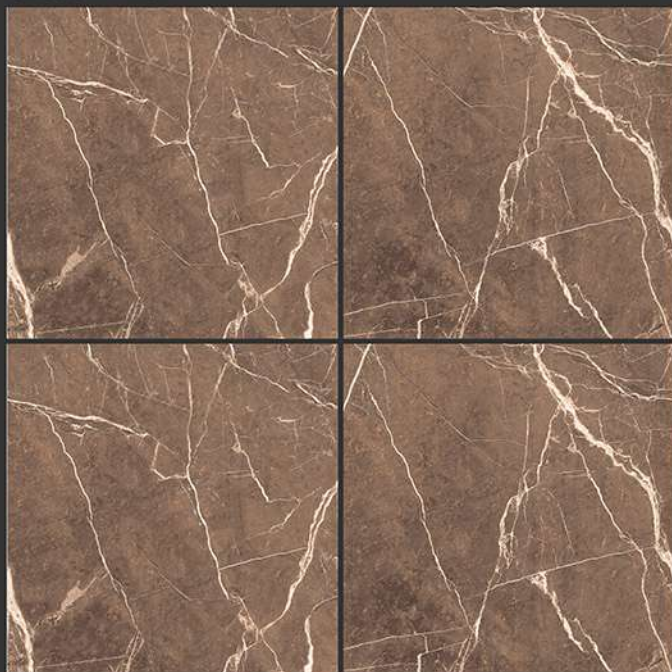

**PGVT
800x800MM**

ELECTRA BROWN

GLOSSY FINISH

**PGVT
800x800MM**

ELECTRA WENGE

GLOSSY FINISH

**PGVT
800x800MM**

ELECTRO AMARILO