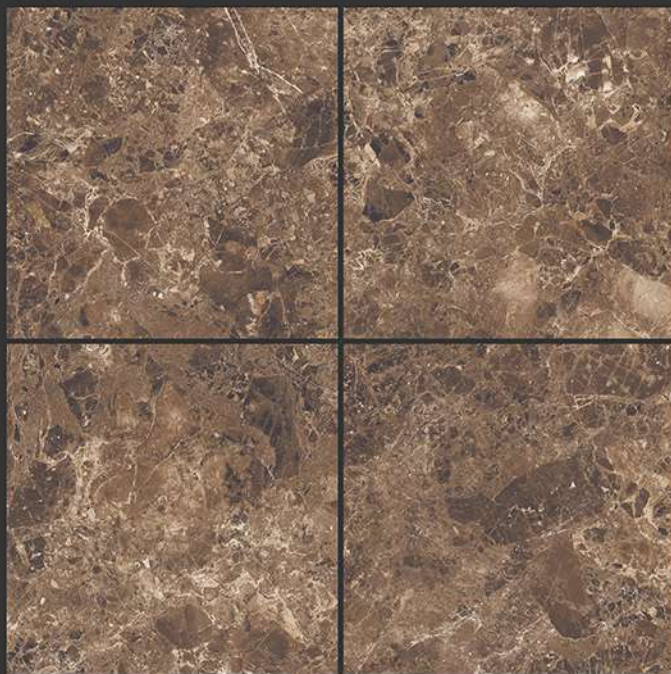

GLOSSY FINISH

**PGVT
800x800MM**

BROWN HICHORI

GLOSSY FINISH

**PGVT
800x800MM**

QUANTUM BEIGE

GLOSSY FINISH

**PGVT
800x800MM**