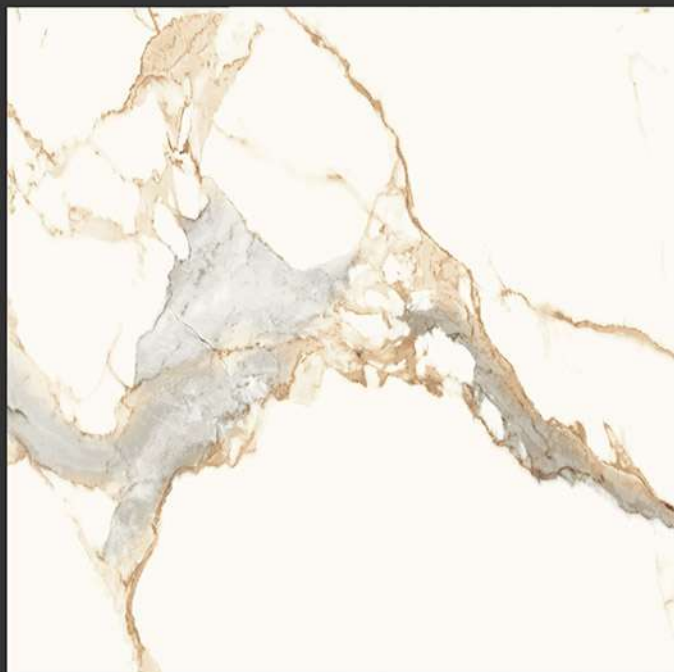

**PGVT
800x800MM**

ATHENS GOLD

GLOSSY FINISH

**PGVT
800x800MM**

ATLANTIC ICE

GLOSSY FINISH

PGVT
800x800MM

ATLANTIC PINE