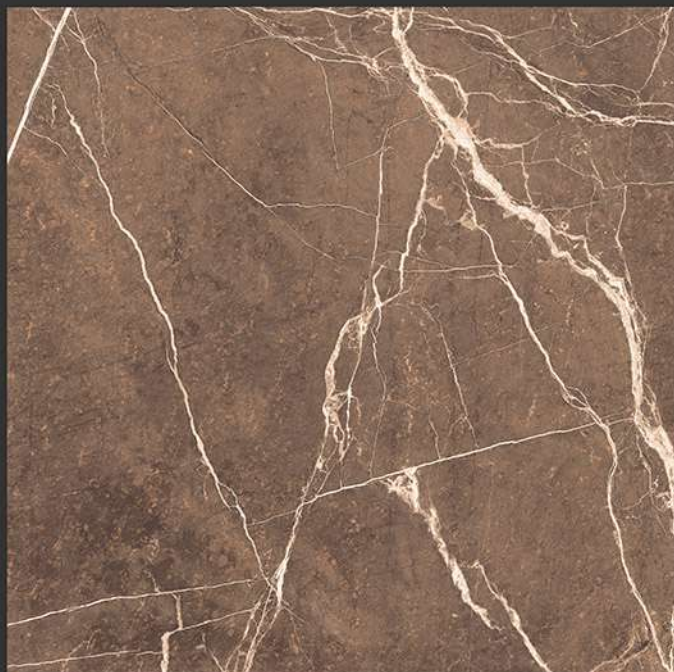

**PGVT
800x800MM**

ELECTRA BROWN

GLOSSY FINISH

**PGVT
800x800MM**

ELECTRA WENGE

GLOSSY FINISH

**PGVT
800x800MM**

ELECTRO AMARILO