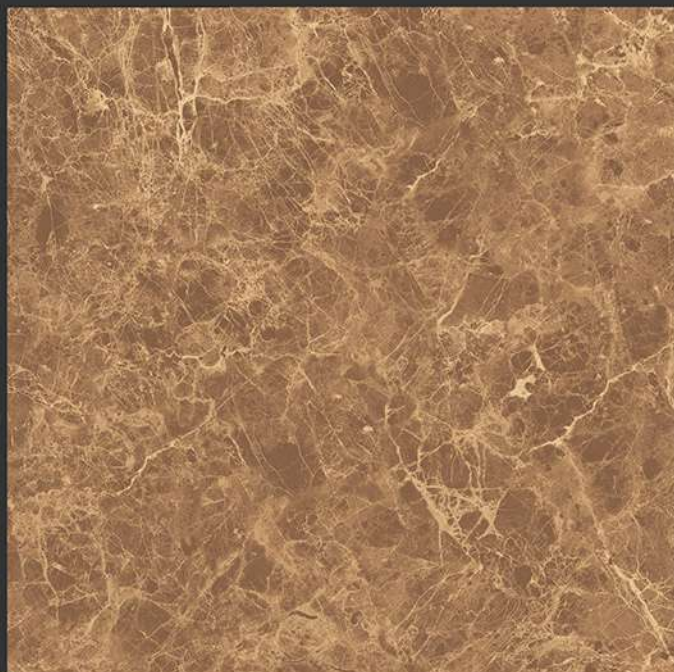

PGVT
800x800MM

EMPRA WHITE

GLOSSY FINISH

**PGVT
800x800MM**

Emperor Grey

GLOSSY FINISH

**PGVT
800x800MM**

EMPRADOR LIGHT