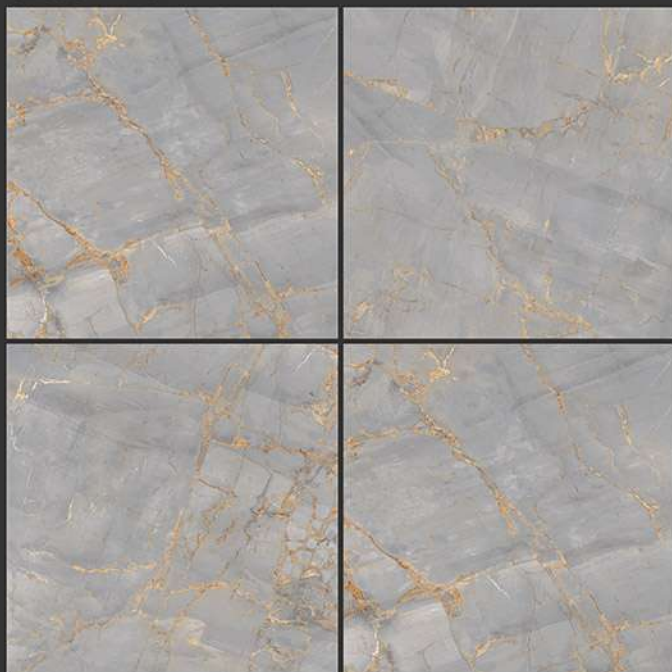

GLOSSY FINISH

**PGVT
800x800MM**