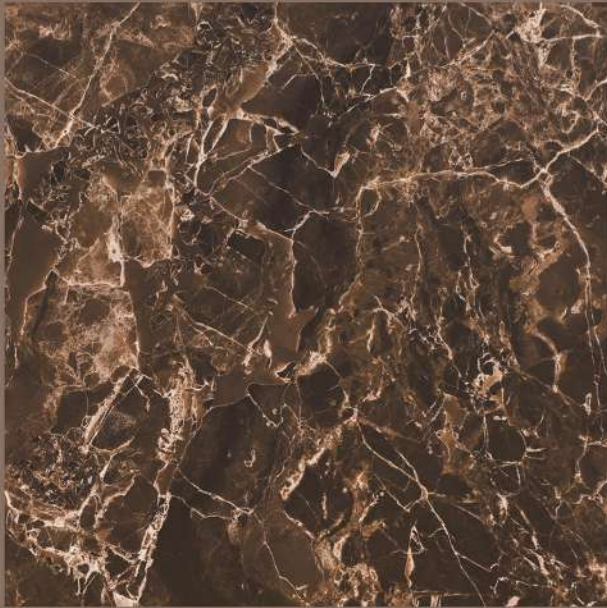

size
800X
800MM

FINISH
HIGH GLOSS

RANDOMS
2

DARK EMPRADOR

SPARTENTM
MARVELOUS MARBLE

DARK EMPRADOR

size
800X
800MM

FINISH
HIGH GLOSS