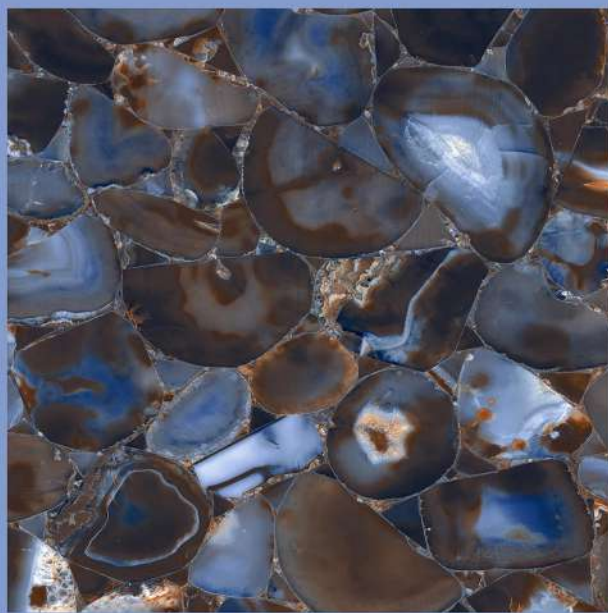

“Cutting edge technology allowed tiles to truly maintain a look of authenticity, while remaining sustainable in nature.”

The natural tone of varied shades creates variation which adds style and intrigue to space. These shades of tiles will give your space a distinctive touch of elegance and evokes the beauty of the surface.

AGATE AQUA

AGATE AQUA

size
800X
800MM

FINISH
HIGH GLOSS

RANDOMS
5

AGATE CHOCO

AGATE CHOCO

size
800X
800MM