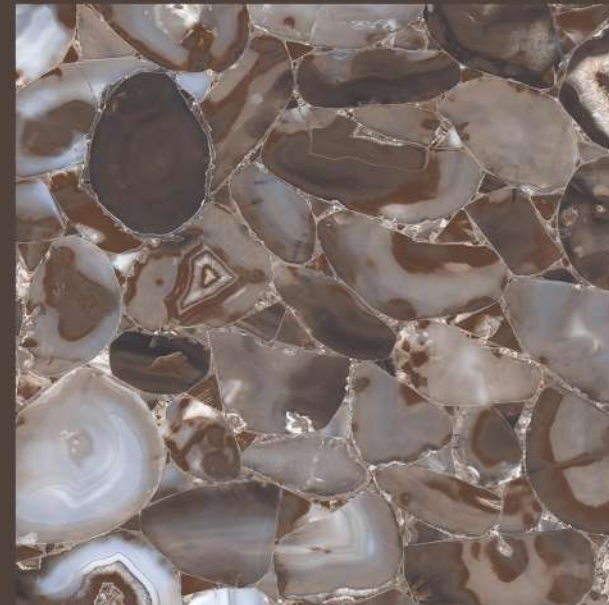

AGATE AQUA

AGATE AQUA

size
800X
800MM

FINISH
HIGH GLOSS

RANDOMS
5

AGATE CHOCO

AGATE CHOCO

size
800X
800MM