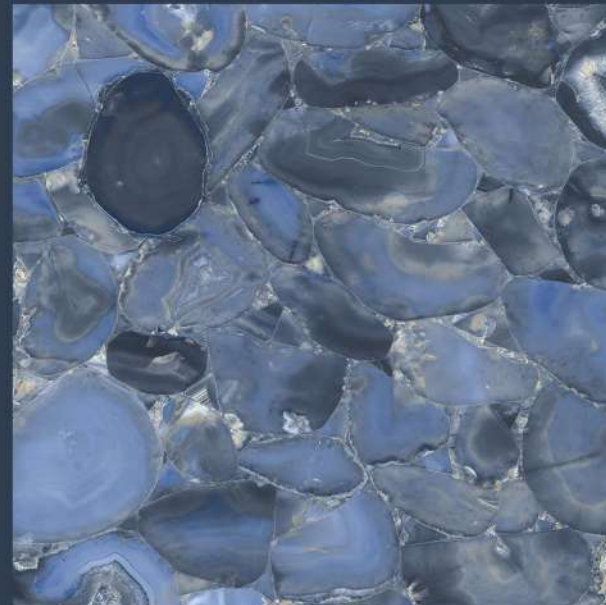

FINISH
HIGH GLOSS

RANDOMS
5

AGATE VIOLET

AGATE VIOLET

size
800X
800MM

FINISH
HIGH GLOSS

RANDOMS
5

AZZARO

 SPARTENTM
MARVELOUS MARBLE

AZZARO

size
800X
800MM

FINISH
HIGH GLOSS

RANDOMS
3

BHURA BROWN

SPARTENTM
MARVELOUS MARBLE

BHURA BROWN