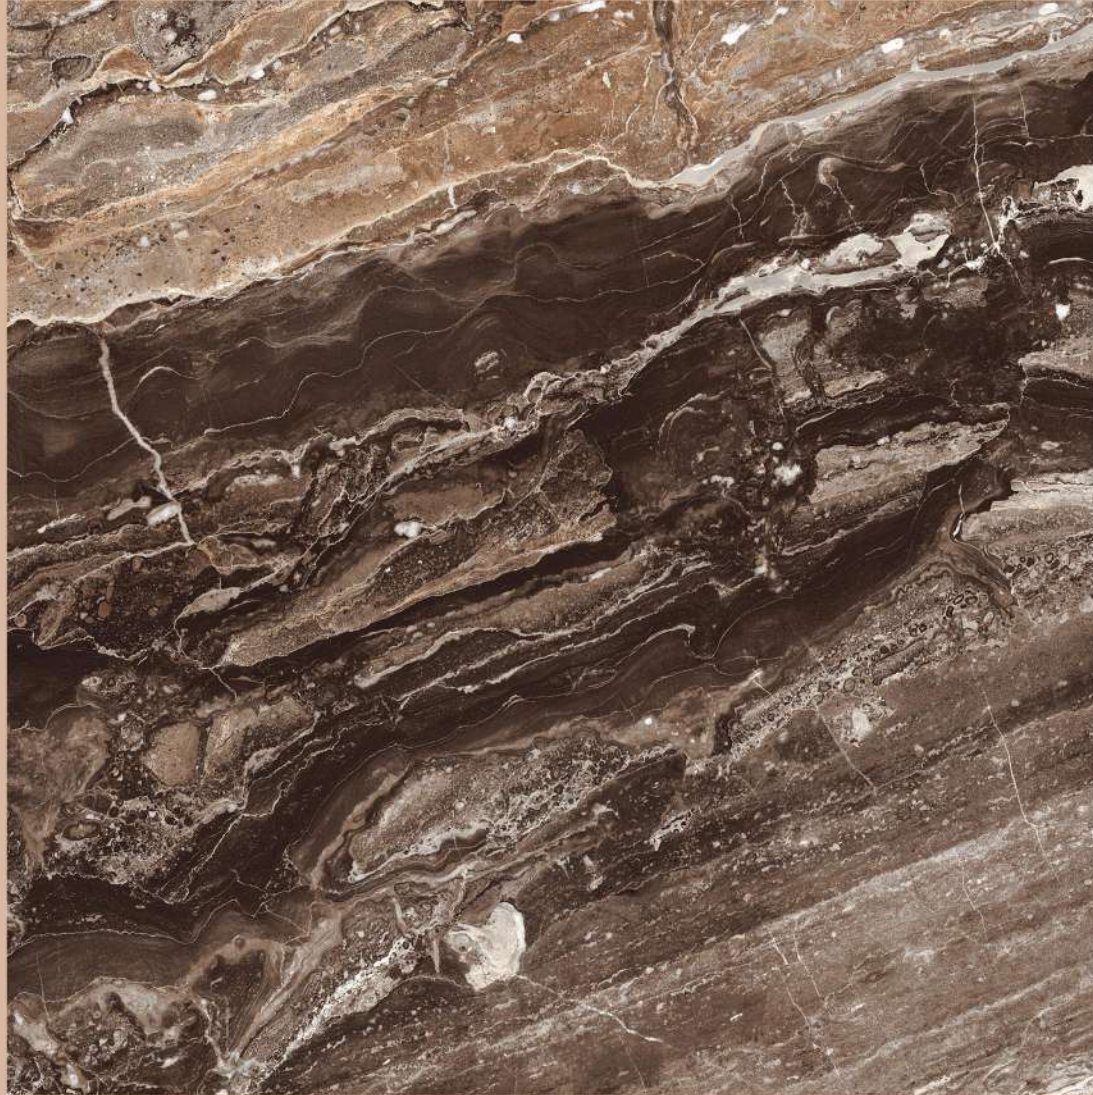

MARSELLA BROWN

SPARTENTM
MARVELOUS MARBLE

MARSELLA BROWN

size
800X
800MM

FINISH
HIGH GLOSS

RANDOMS
1

OPERA BROWN

SPARTENTM
MARVELOUS MARBLE

OPERA BROWN

size
800X
800MM

FINISH
HIGH GLOSS

RANDOMS
4

OPERA CHOCO

SPARTENTM
MARVELOUS MARBLE

OPERA CHOCO

size
800X
800MM