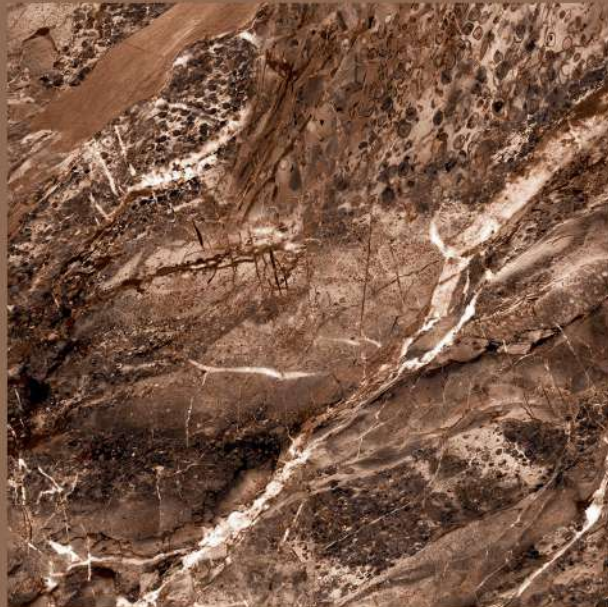

OPERA BROWN

size
800X
800MM

FINISH
HIGH GLOSS

RANDOMS
4

OPERA CHOCO

SPARTENTM
MARVELOUS MARBLE

OPERA CHOCO

size
800X
800MM

FINISH
HIGH GLOSS

RANDOMS
3

OPERA COFFEE

SPARTENTM
MARVELOUS MARBLE

OPERA COFFEE

size
800X
800MM

FINISH
HIGH GLOSS

RANDOMS
3