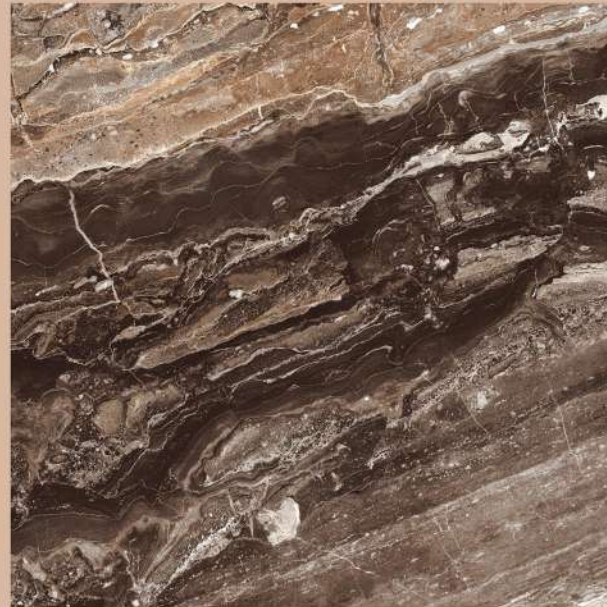

MARSELLA BROWN

SPARTENTM
MARVELOUS MARBLE

MARSELLA BROWN

size
800X
800MM

FINISH
HIGH GLOSS

RANDOMS
1

OPERA BROWN

SPARTENTM
MARVELOUS MARBLE

OPERA BROWN

size
800X
800MM

FINISH
HIGH GLOSS

RANDOMS
4

OPERA CHOCO

SPARTENTM
MARVELOUS MARBLE

OPERA CHOCO

size
800X
800MM

FINISH
HIGH GLOSS

RANDOMS
3

OPERA COFFEE

SPARTENTM
MARVELOUS MARBLE

OPERA COFFEE

size
800X
800MM

FINISH
HIGH GLOSS

RANDOMS
3