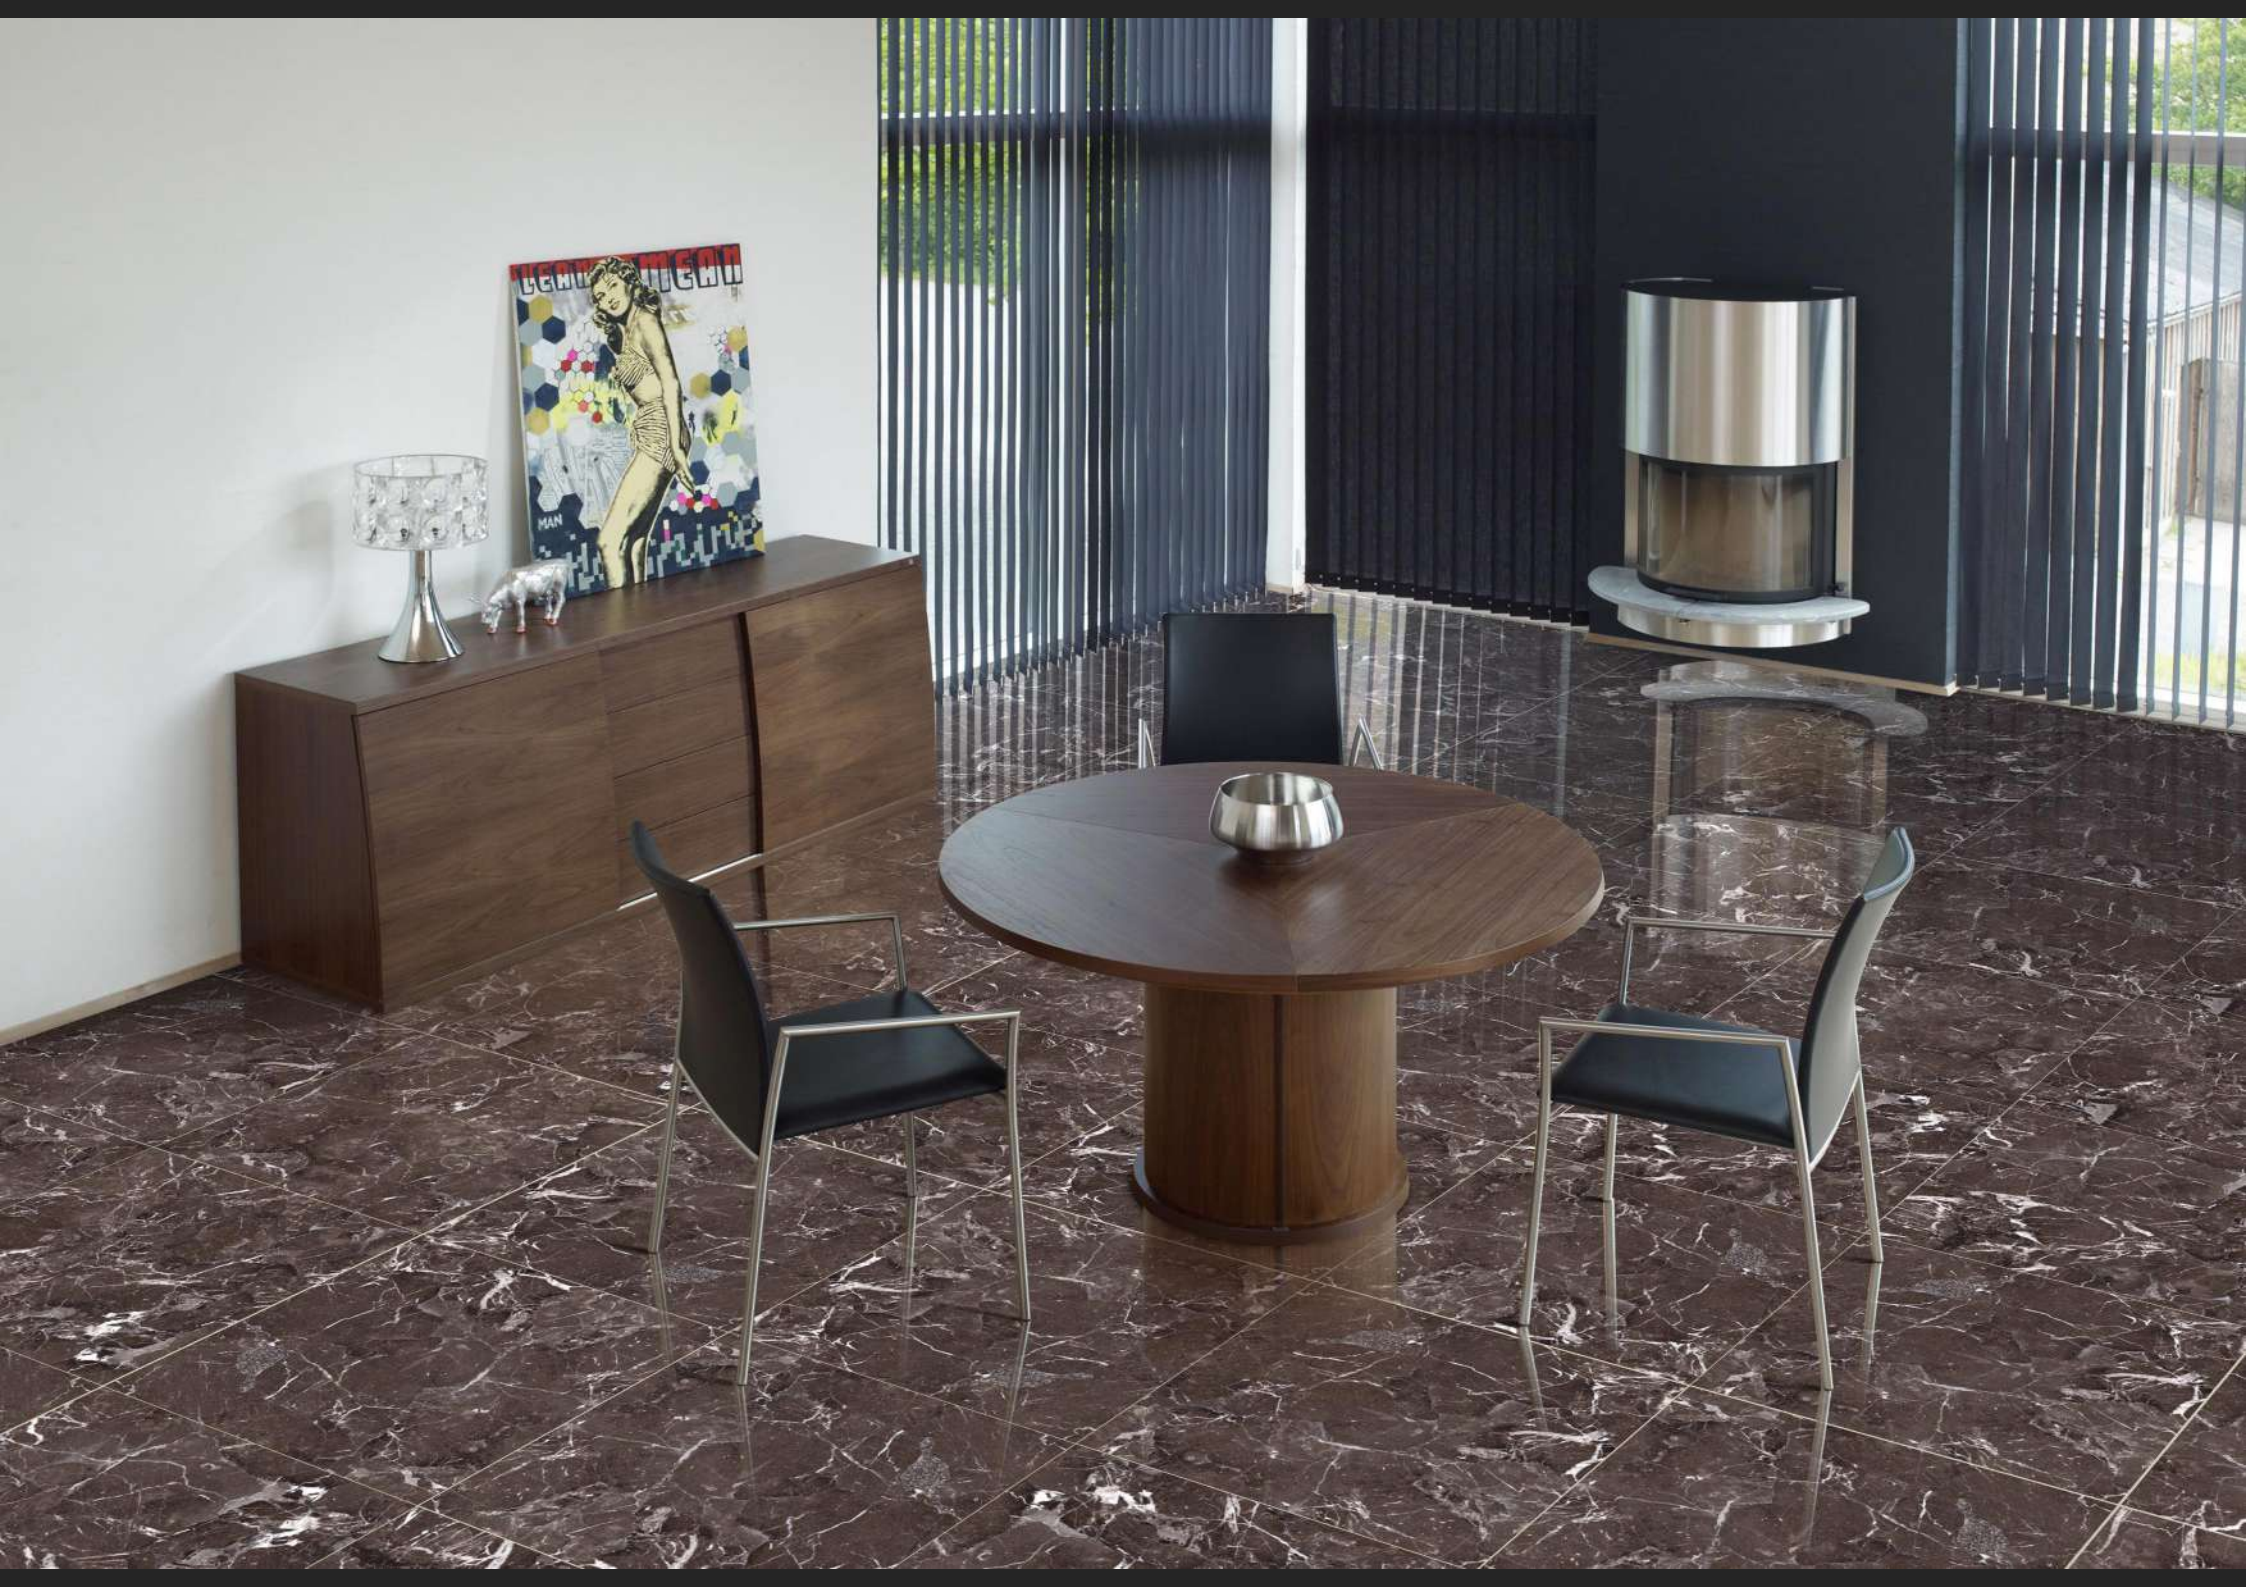

FINISH
HIGH GLOSS

RANDOMS
5

MARMOL COFFE

MARMOL COFFE

size
800X
800MM

FINISH
HIGH GLOSS

RANDOMS
4

A dark wood sideboard with a curved front and a recessed panel on the right side. On top, there is a silver lamp with a glass shade, a small silver figurine, and a framed artwork of a woman in a bikini.

A framed artwork featuring a woman in a bikini, possibly a pin-up or pop art style, with colorful geometric patterns and the word "MAN" visible at the bottom.

A round wooden dining table with a thick top and a cylindrical pedestal base. A silver bowl is placed in the center of the table.