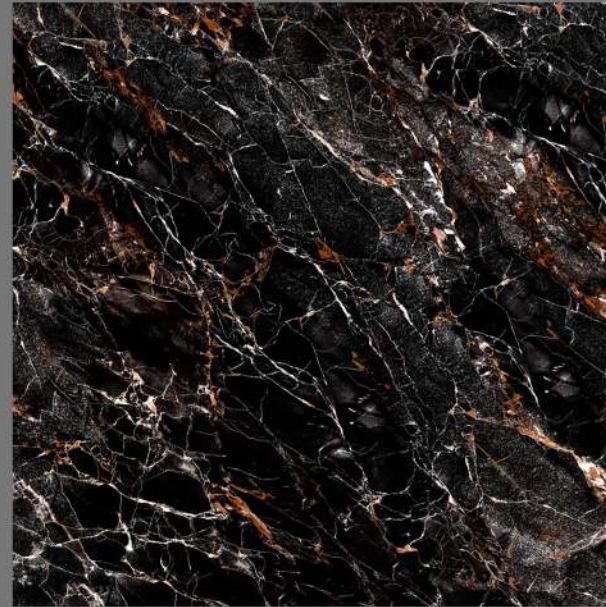

COSMIC BLACK

size
800X
800MM

FINISH
HIGH GLOSS

RANDOMS
2