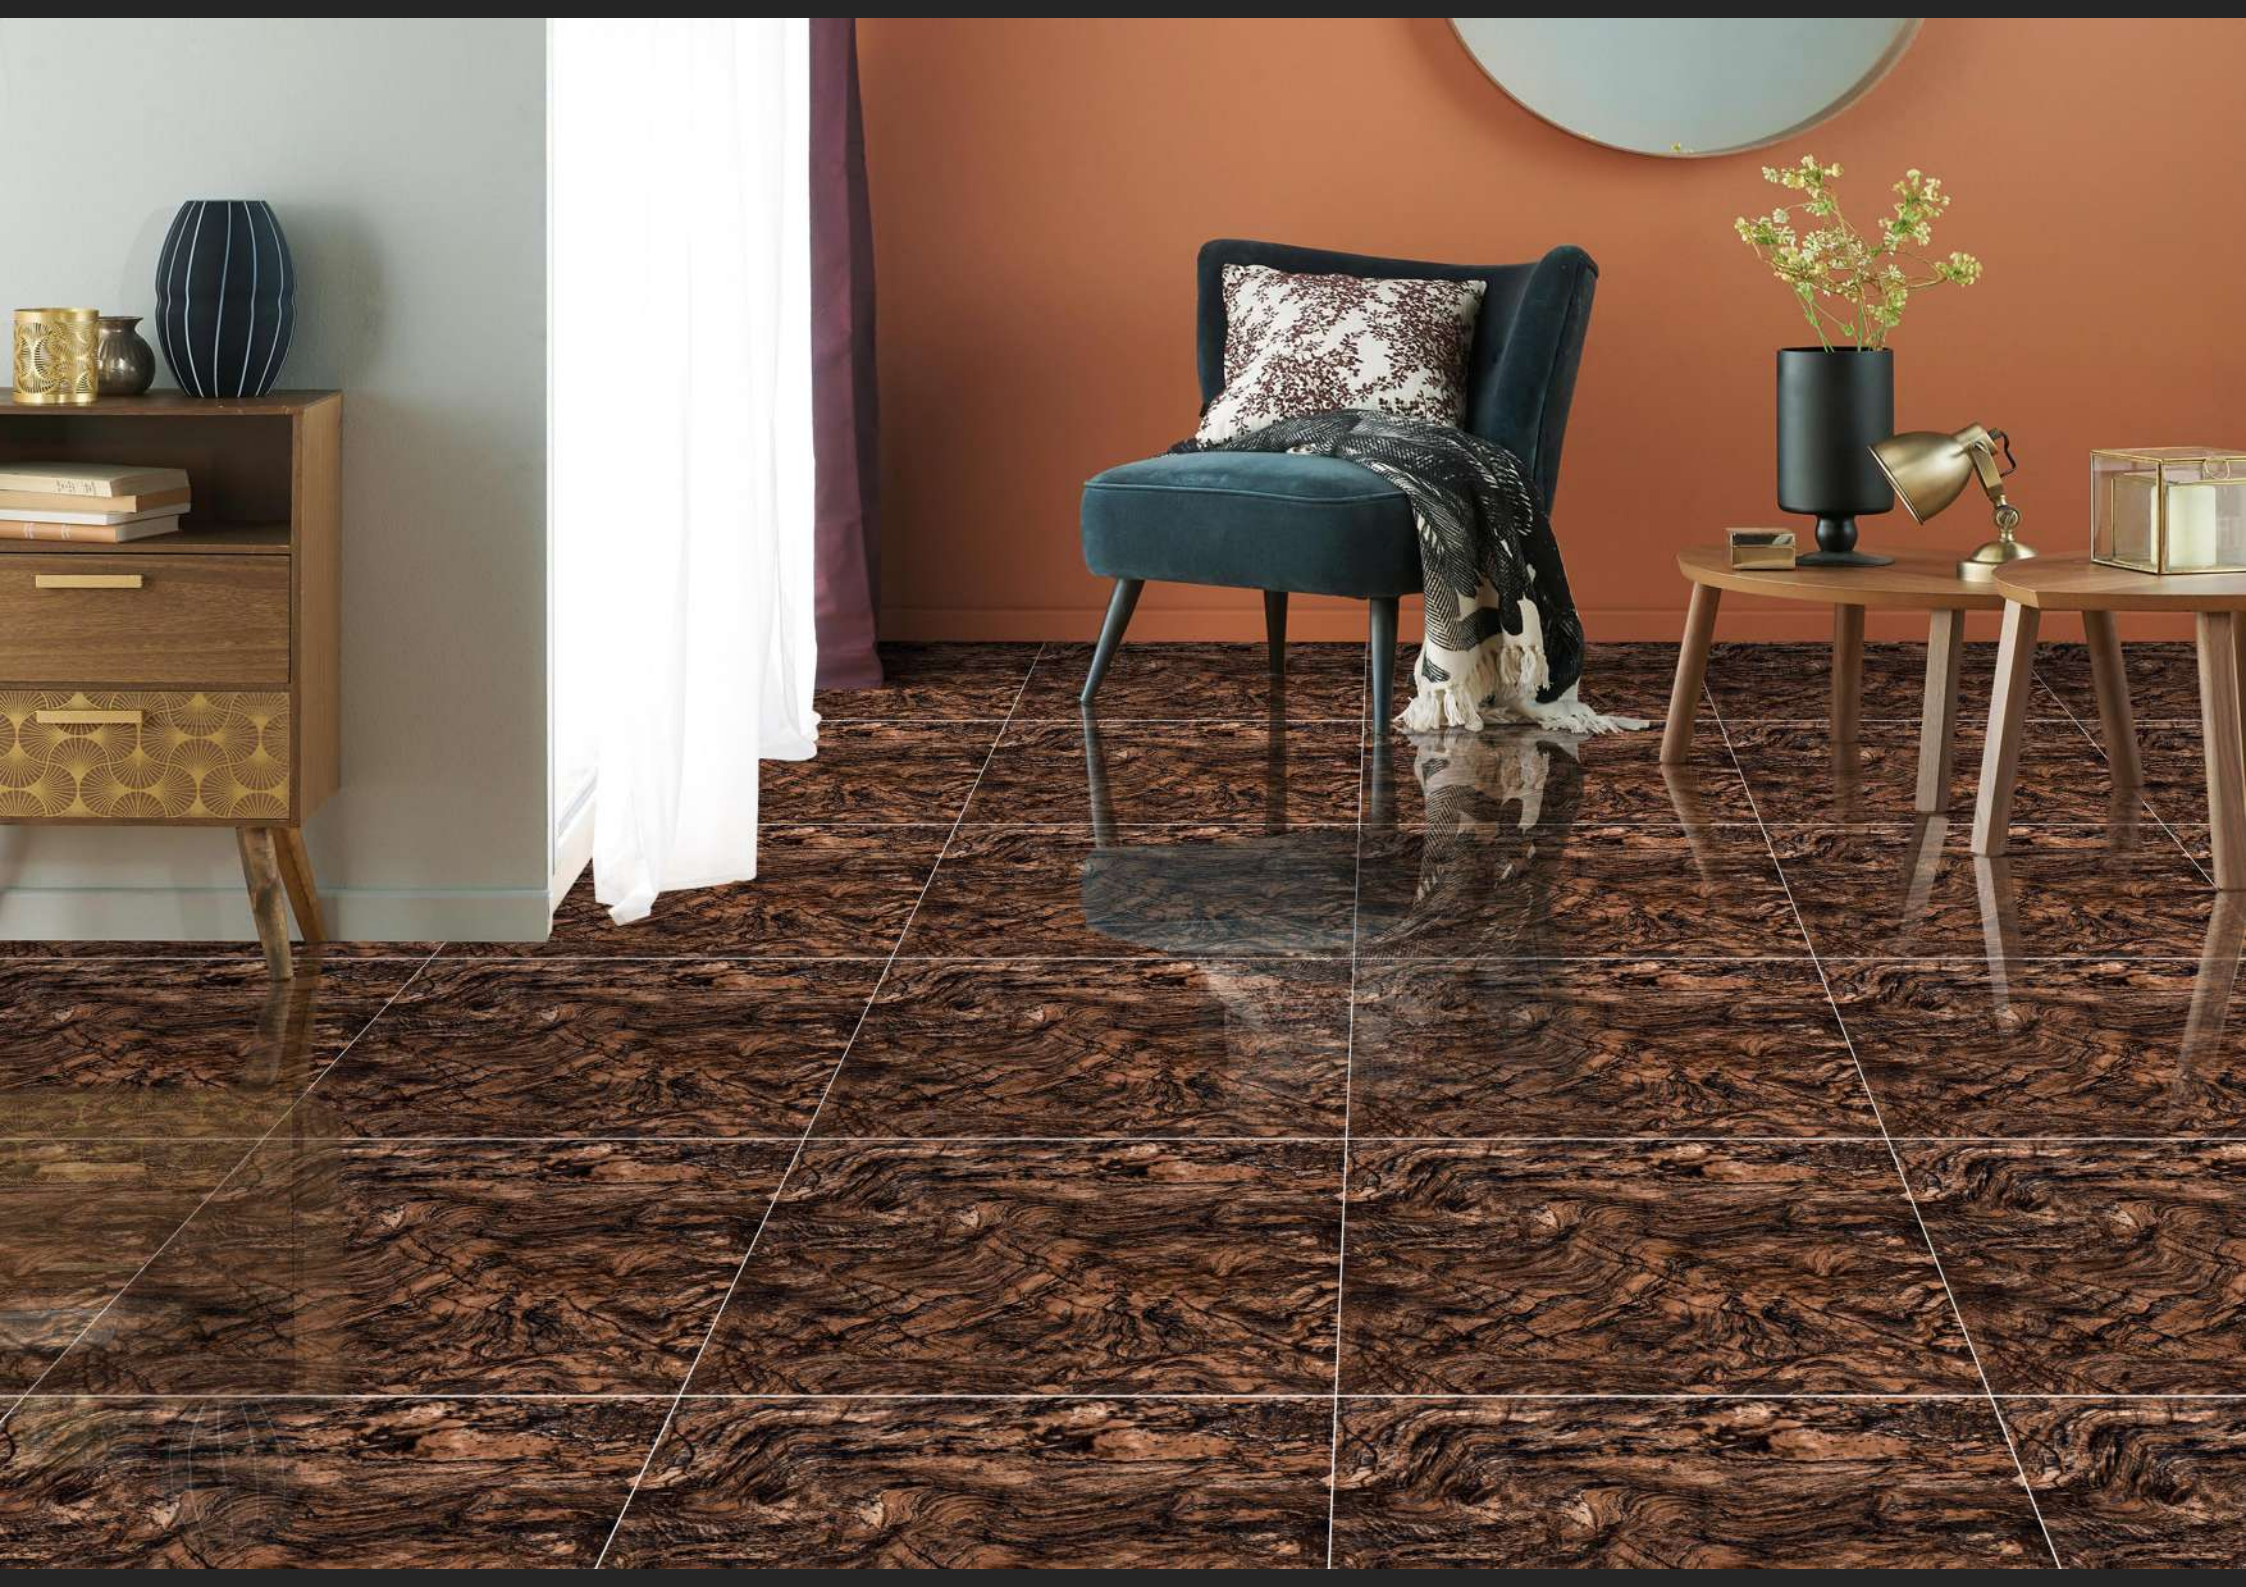

MARSELLA BROWN

SPARTENTM
MARVELOUS MARBLE

MARSELLA BROWN

size
800X
800MM

FINISH
HIGH GLOSS

RANDOMS
1

OPERA BROWN

SPARTENTM
MARVELOUS MARBLE