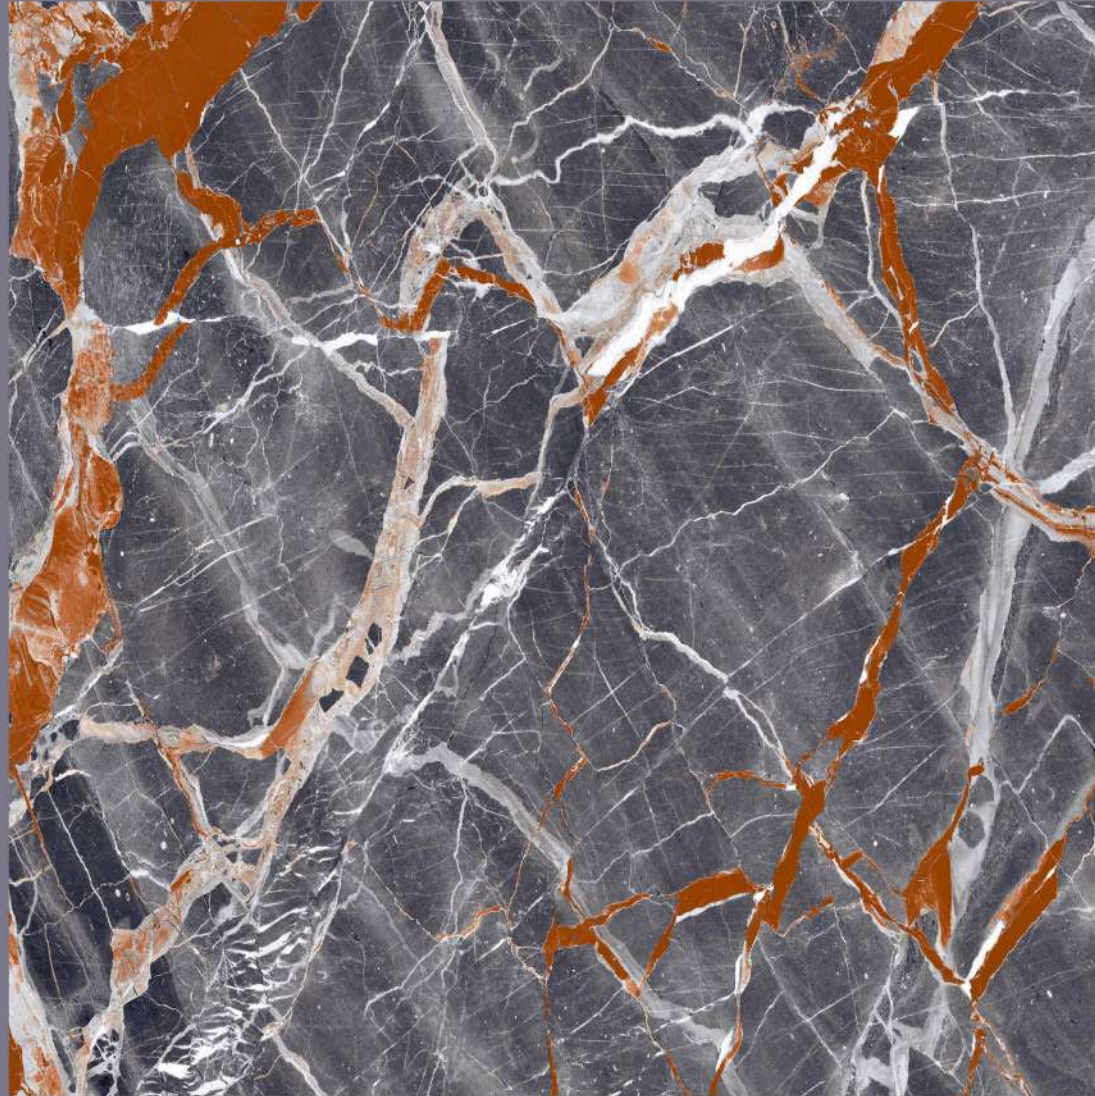

EMPERADOR OSCURO