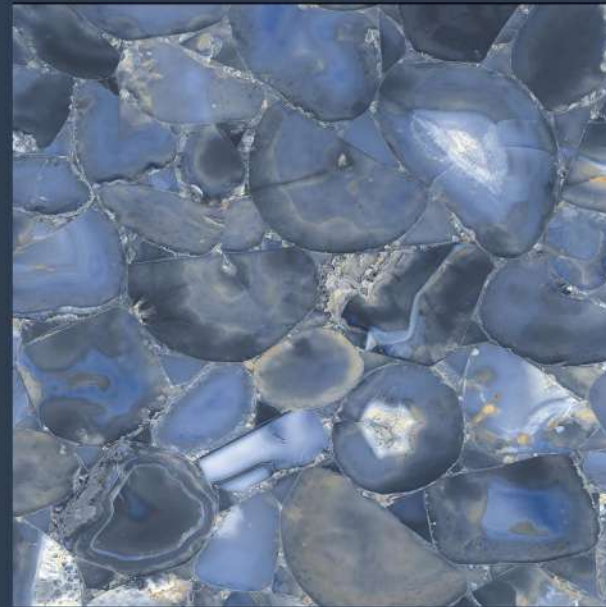

AGATE AQUA

AGATE AQUA

size
800X
800MM

FINISH
HIGH GLOSS

RANDOMS
5

AGATE CHOCO

AGATE CHOCO

size
800X
800MM

FINISH
HIGH GLOSS

RANDOMS
5

AGATE VIOLET

AGATE VIOLET

size
800X
800MM

FINISH
HIGH GLOSS

RANDOMS
5

AZZARO