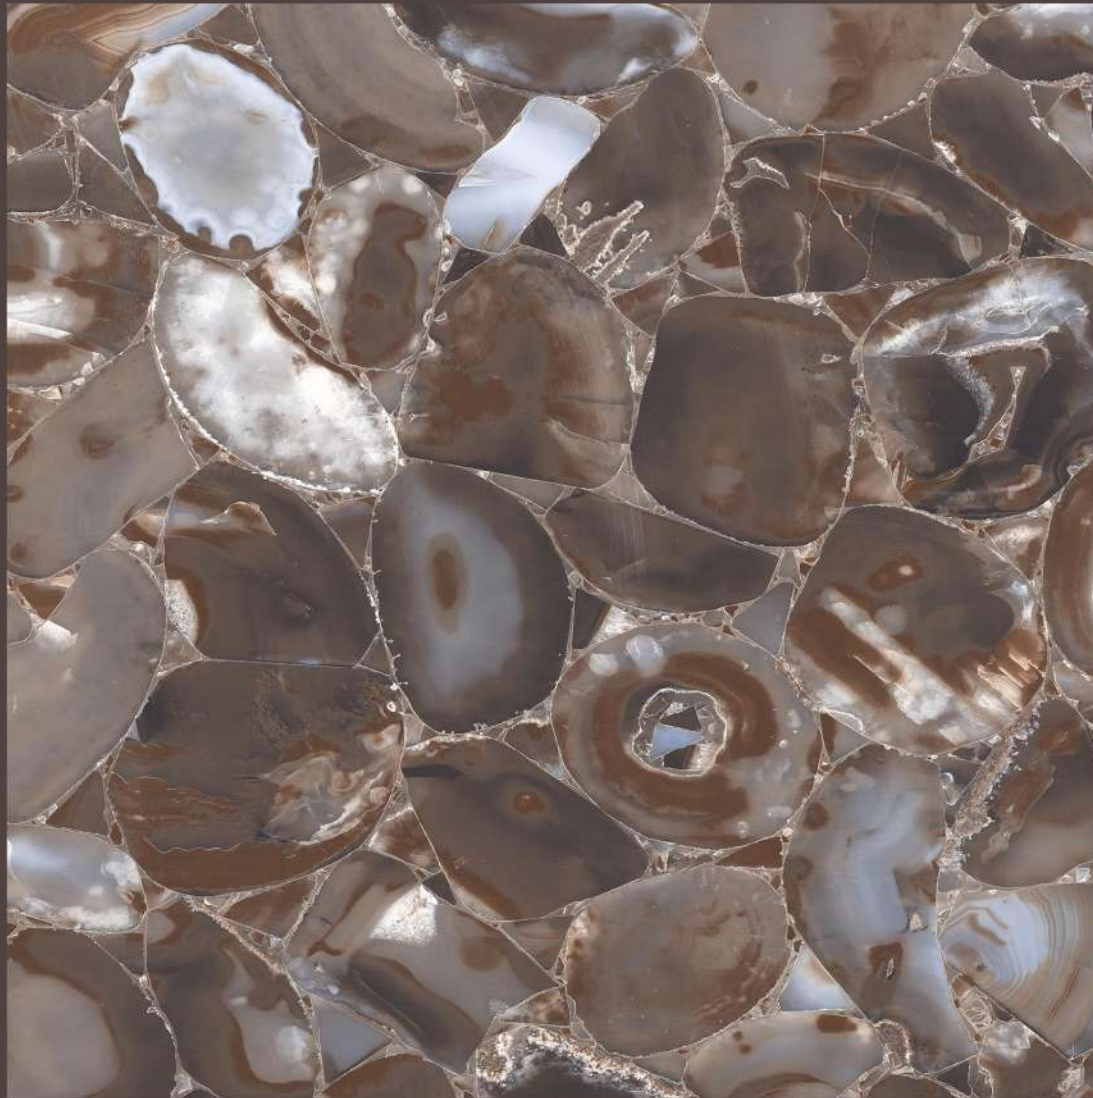

AGATE AQUA

AGATE AQUA

size
800X
800MM

FINISH
HIGH GLOSS

RANDOMS
5

AGATE CHOCO

AGATE CHOCO

size
800X
800MM