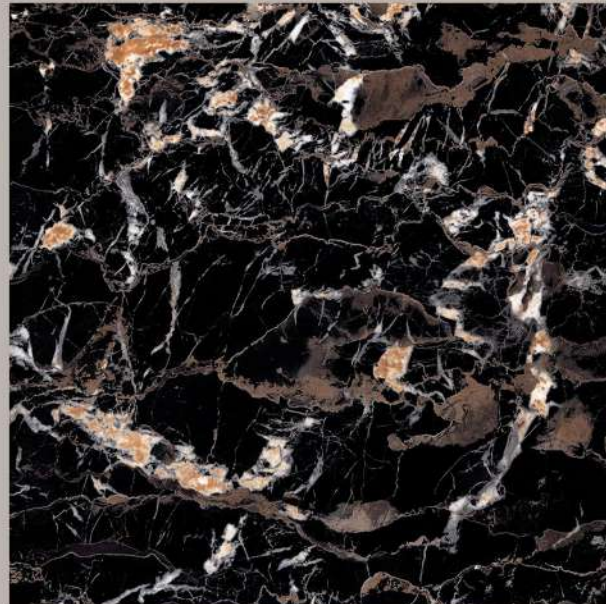

size
800X
800MM

FINISH
HIGH GLOSS

RANDOMS
6

BLACK PORTARO

SPARTENTM
MARVELOUS MARBLE

BLACK PORTARO

size
800X
800MM

FINISH
HIGH GLOSS