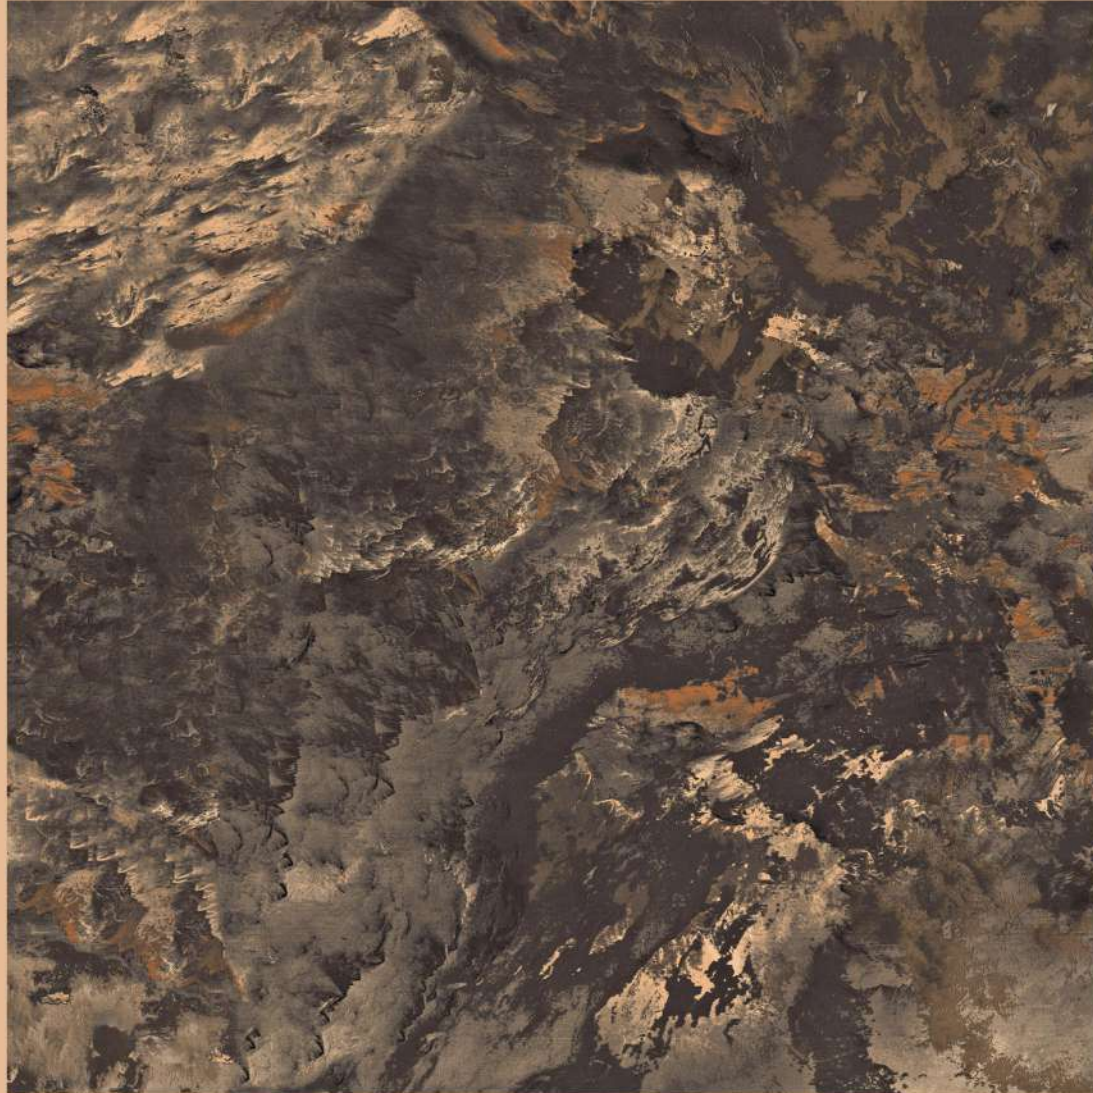

 SPARTENTM
MARVELOUS MARBLE

AZZARO

size
800X
800MM

FINISH
HIGH GLOSS

RANDOMS
3

BHURA BROWN

SPARTENTM
MARVELOUS MARBLE

BHURA BROWN