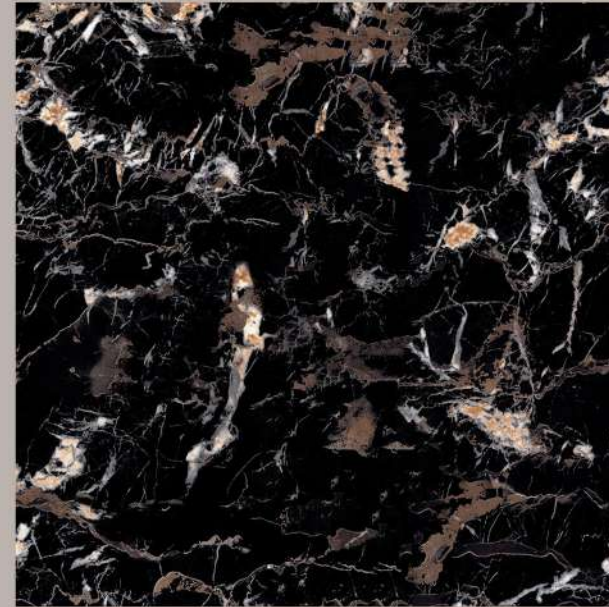

size
800X
800MM

FINISH
HIGH GLOSS

RANDOMS
6

BLACK PORTARO

SPARTENTM
MARVELOUS MARBLE

BLACK PORTARO

size
800X
800MM

FINISH
HIGH GLOSS