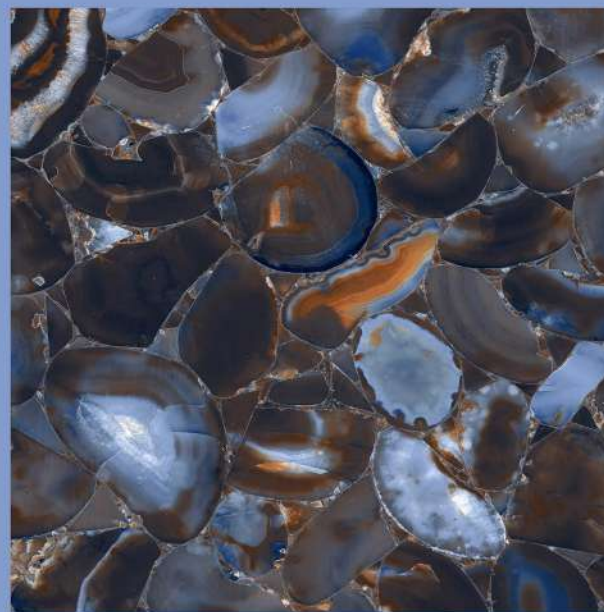

“Cutting edge technology allowed tiles to truly maintain a look of authenticity, while remaining sustainable in nature.”

The natural tone of varied shades creates variation which adds style and intrigue to space. These shades of tiles will give your space a distinctive touch of elegance and evokes the beauty of the surface.

AGATE AQUA

AGATE AQUA

size
800X
800MM

FINISH
HIGH GLOSS

RANDOMS
5

AGATE CHOCO

AGATE CHOCO

size
800X
800MM