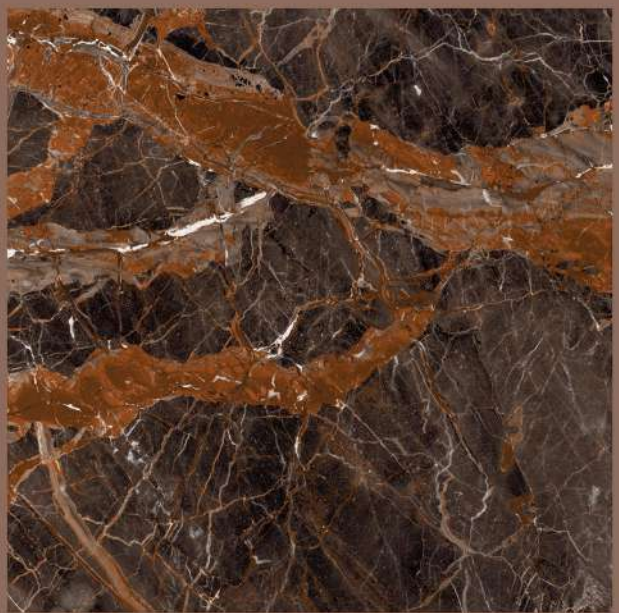

ESTRADA

size
800X
800MM

FINISH
HIGH GLOSS

RANDOMS
3