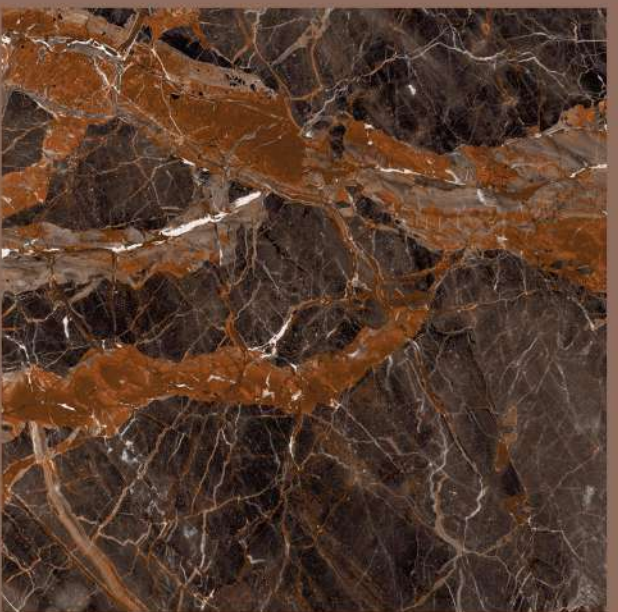

ESTRADA

size
800X
800MM

FINISH
HIGH GLOSS

RANDOMS
3