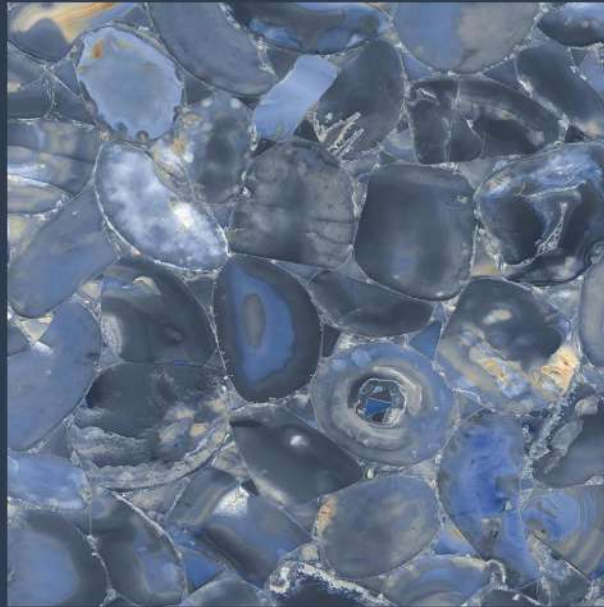

AGATE AQUA

AGATE AQUA

size
800X
800MM

FINISH
HIGH GLOSS

RANDOMS
5

AGATE CHOCO

AGATE CHOCO

size
800X
800MM

FINISH
HIGH GLOSS

RANDOMS
5

AGATE VIOLET

AGATE VIOLET

size
800X
800MM

FINISH
HIGH GLOSS

RANDOMS
5

AZZARO

 SPARTENTM
MARVELOUS MARBLE

AZZARO

size
800X
800MM

FINISH
HIGH GLOSS

RANDOMS
3

BHURA BROWN

SPARTENTM
MARVELOUS MARBLE

BHURA BROWN