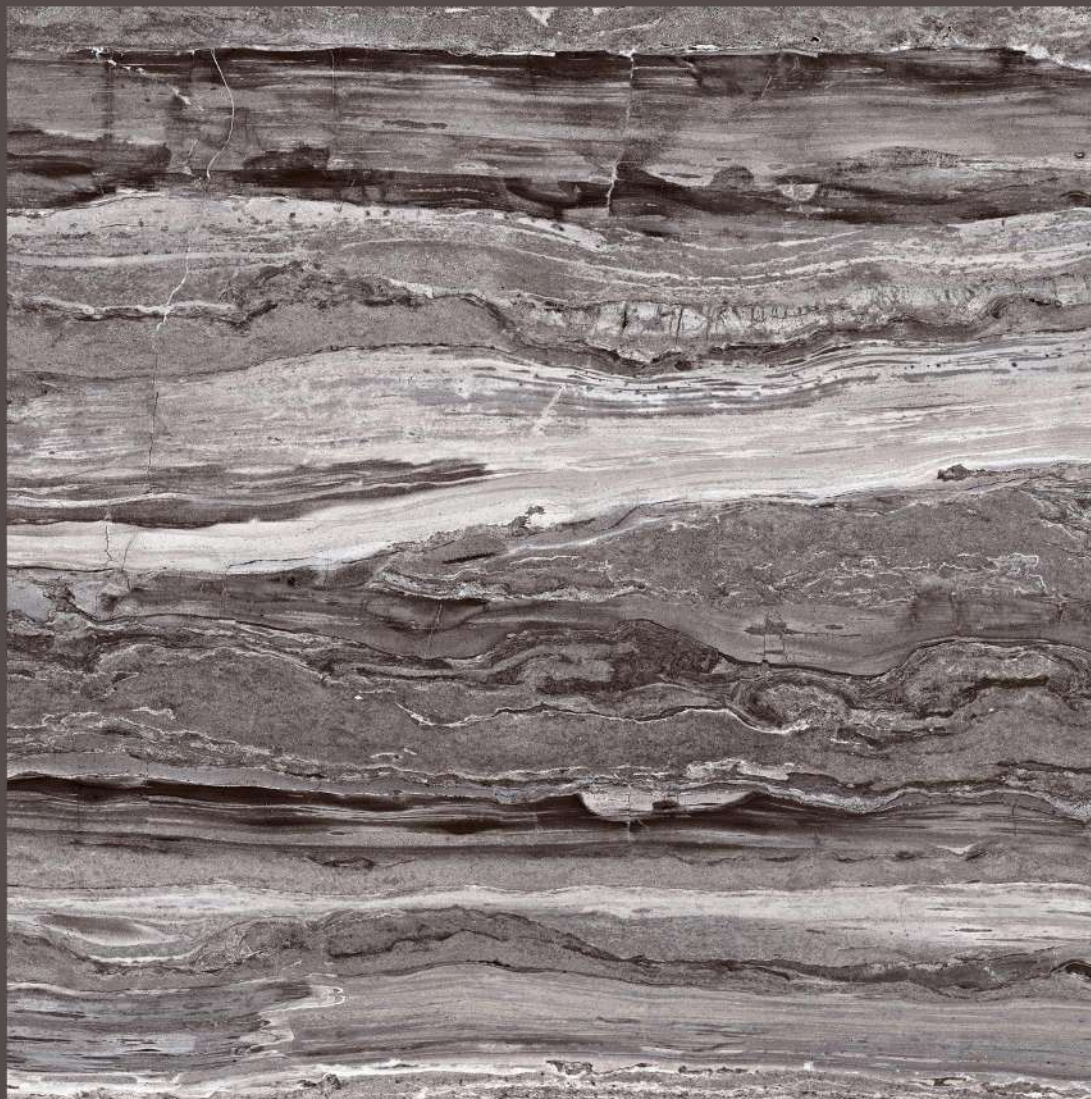

EMPRESS BRUNO

EMPRESS BRUNO

size
800X
800MM

FINISH
HIGH GLOSS

RANDOMS
3

ESCORIAL CEMENTO

ESCORIAL CEMENTO

size
800X
800MM