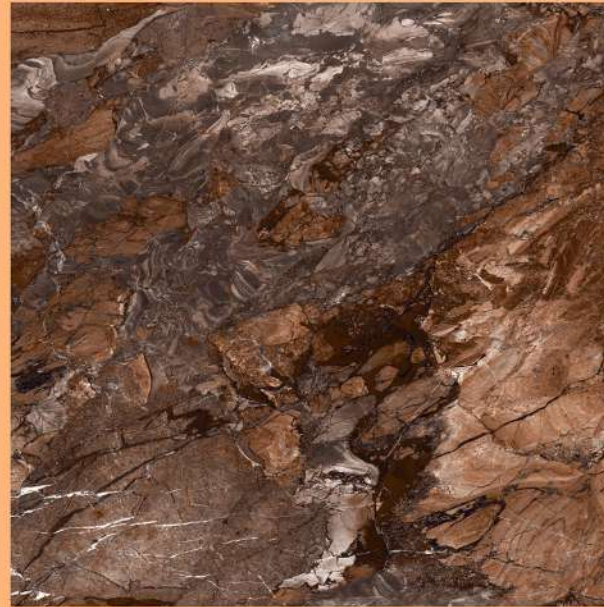

ROSS OPERA

SPARTENTM
MARVELOUS MARBLE

ROSS OPERA

size
800X
800MM

FINISH
HIGH GLOSS

RANDOMS
2