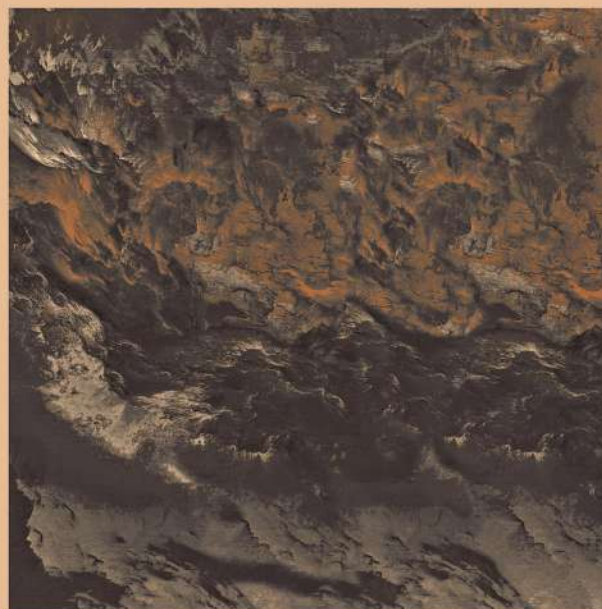

 SPARTENTM
MARVELOUS MARBLE

AZZARO

size
800X
800MM

FINISH
HIGH GLOSS

RANDOMS
3

BHURA BROWN

SPARTENTM
MARVELOUS MARBLE

BHURA BROWN