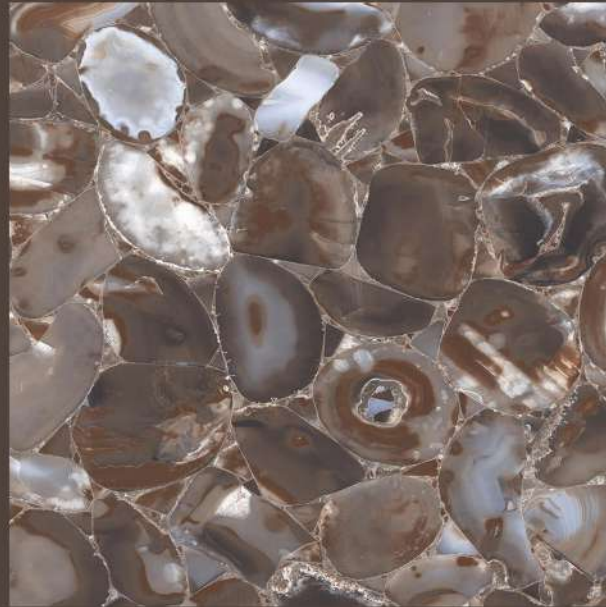

AGATE AQUA

AGATE AQUA

size
800X
800MM

FINISH
HIGH GLOSS

RANDOMS
5

AGATE CHOCO

AGATE CHOCO

size
800X
800MM

FINISH
HIGH GLOSS

RANDOMS
5

AGATE VIOLET

AGATE VIOLET

size
800X
800MM

FINISH
HIGH GLOSS

RANDOMS
5

AZZARO