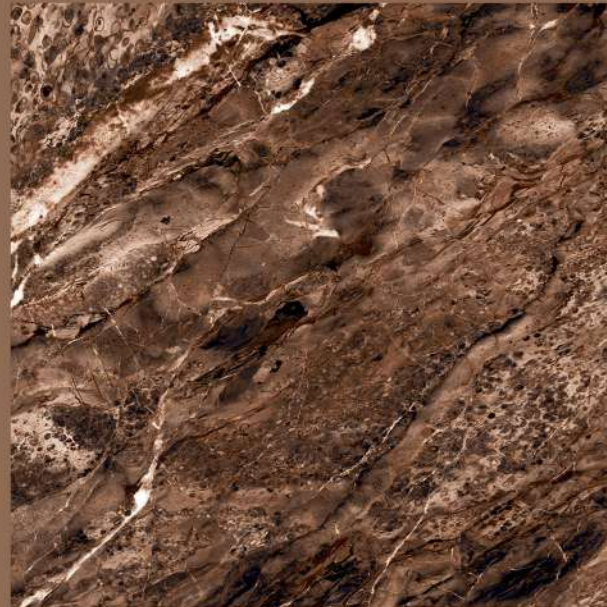

FINISH
HIGH GLOSS

RANDOMS
3

OPERA COFFEE

SPARTENTM
MARVELOUS MARBLE

OPERA COFFEE

size
800X
800MM

FINISH
HIGH GLOSS

RANDOMS
3