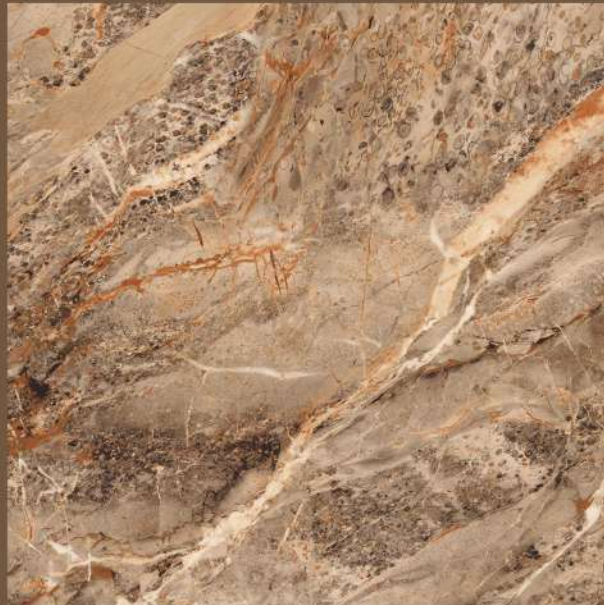

OPERA BROWN

size
800X
800MM

FINISH
HIGH GLOSS

RANDOMS
4