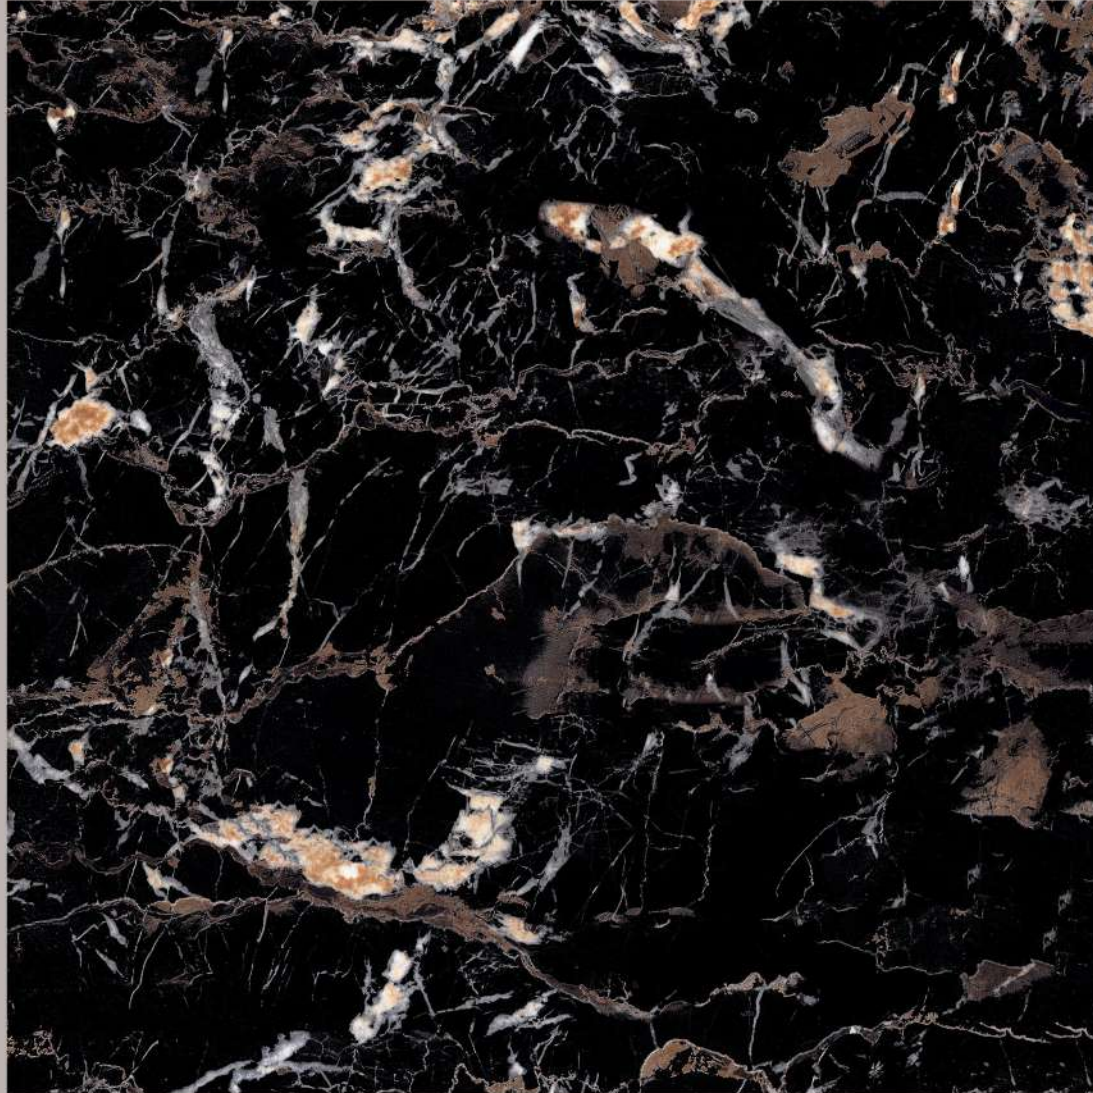

size
800X
800MM

FINISH
HIGH GLOSS

RANDOMS
6

BLACK PORTARO

SPARTENTM
MARVELOUS MARBLE

BLACK PORTARO

size
800X
800MM

FINISH
HIGH GLOSS