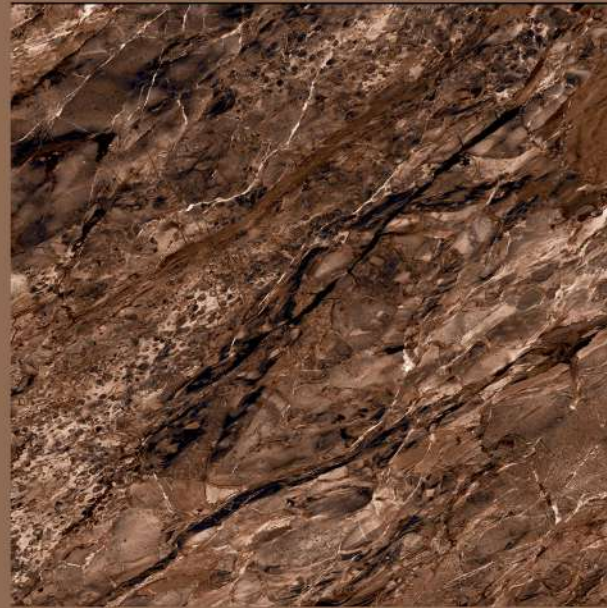

FINISH
HIGH GLOSS

RANDOMS
3

OPERA COFFEE

SPARTENTM
MARVELOUS MARBLE

OPERA COFFEE

size
800X
800MM

FINISH
HIGH GLOSS

RANDOMS
3