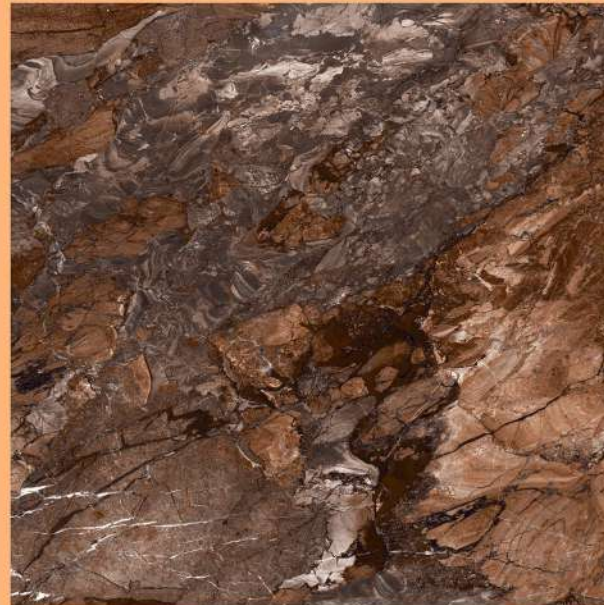

ROSS OPERA

SPARTENTM
MARVELOUS MARBLE

ROSS OPERA

size
800X
800MM

FINISH
HIGH GLOSS

RANDOMS
2