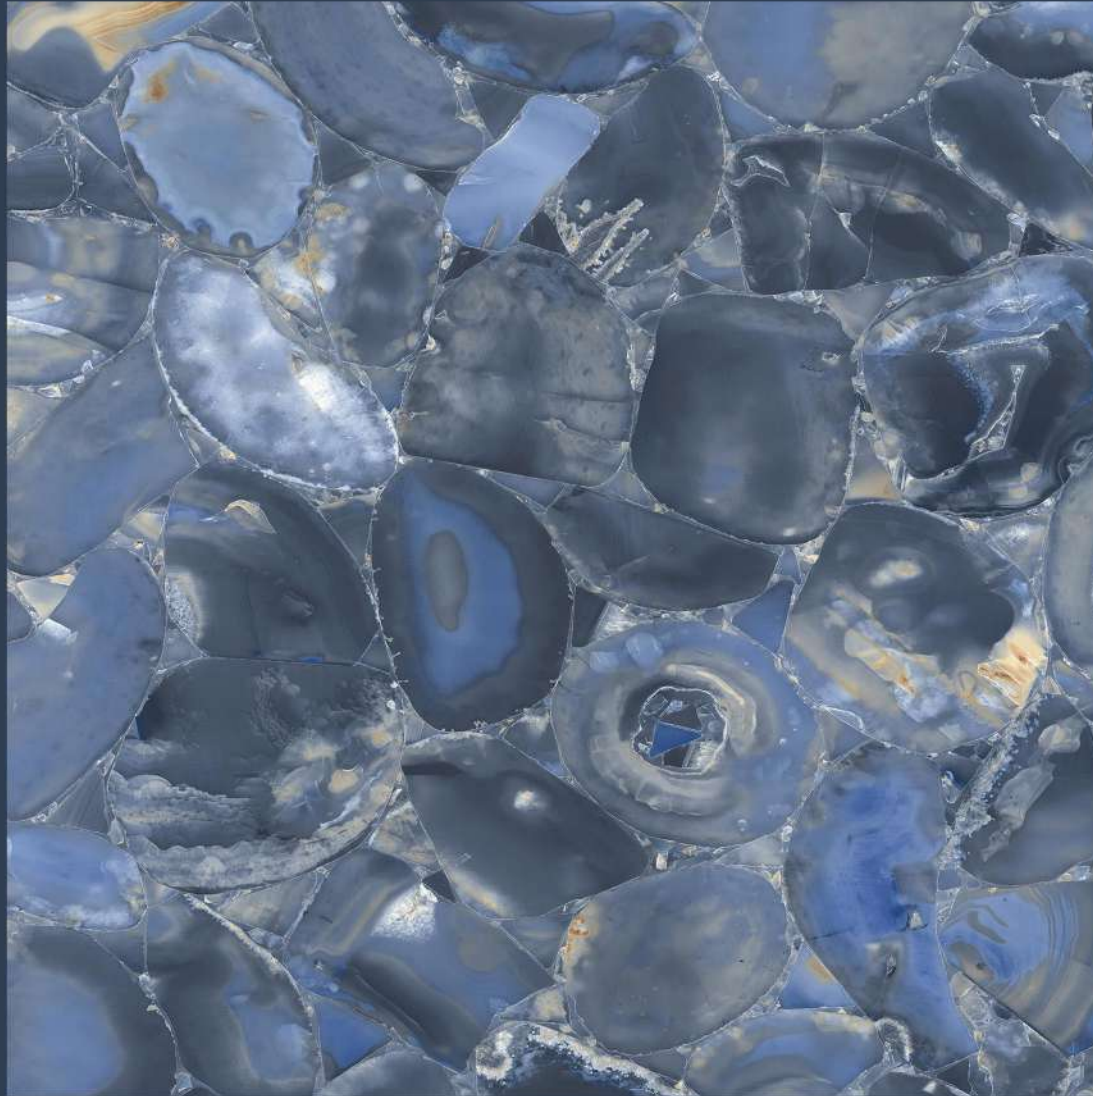

AGATE VIOLET