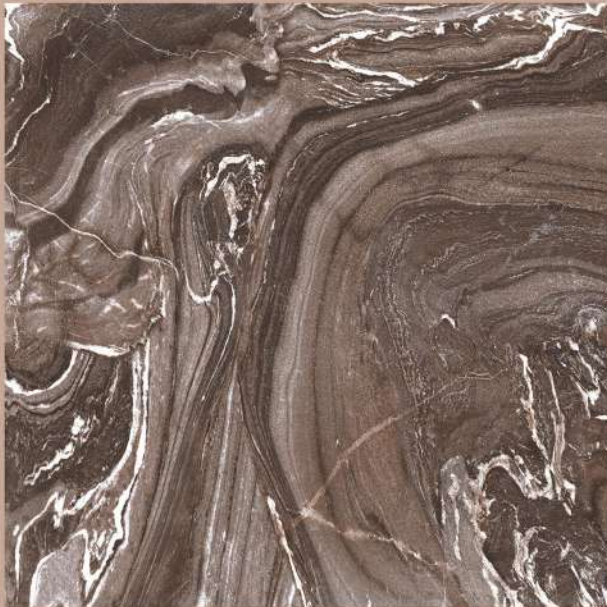

EMPRESS BRUNO

EMPRESS BRUNO

size
800X
800MM

FINISH
HIGH GLOSS

RANDOMS
3

ESCORIAL CEMENTO

ESCORIAL CEMENTO

size
800X
800MM