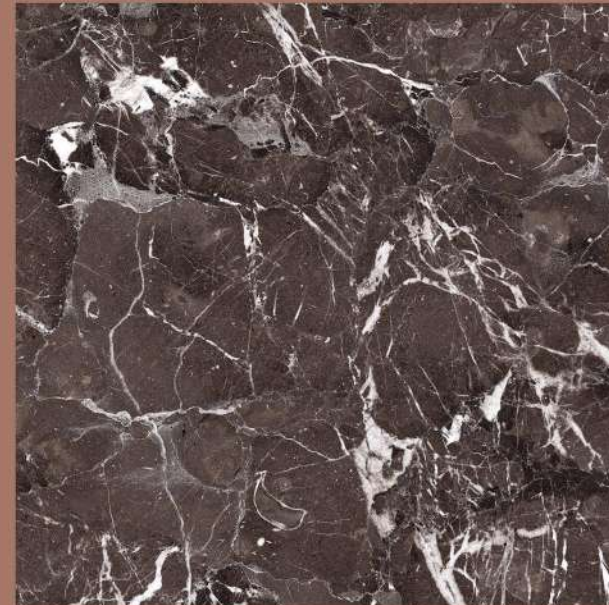

FINISH
HIGH GLOSS

RANDOMS
5

MARMOL COFFE

MARMOL COFFE

size
800X
800MM

FINISH
HIGH GLOSS

RANDOMS
4

A dark wood sideboard with a curved front and a recessed panel on the right side. On top, there is a silver lamp with a glass shade, a small silver figurine, and a framed artwork of a woman in a bikini.