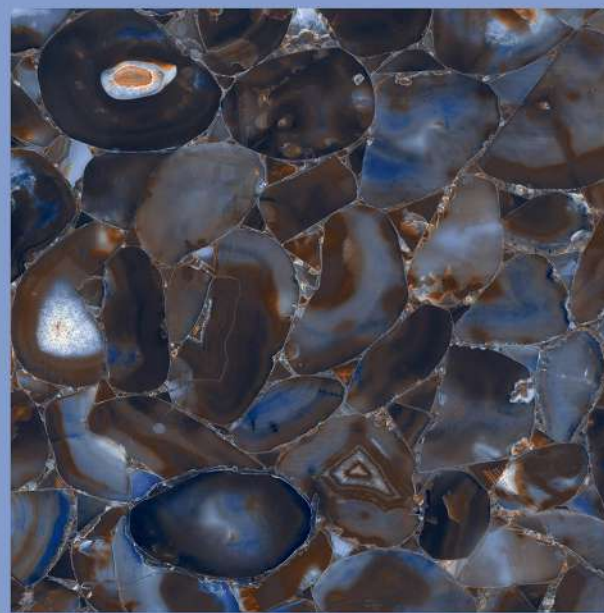

“Cutting edge technology allowed tiles to truly maintain a look of authenticity, while remaining sustainable in nature.”

The natural tone of varied shades creates variation which adds style and intrigue to space. These shades of tiles will give your space a distinctive touch of elegance and evokes the beauty of the surface.

AGATE AQUA

AGATE AQUA

size
800X
800MM

FINISH
HIGH GLOSS

RANDOMS
5

AGATE CHOCO

AGATE CHOCO

size
800X
800MM