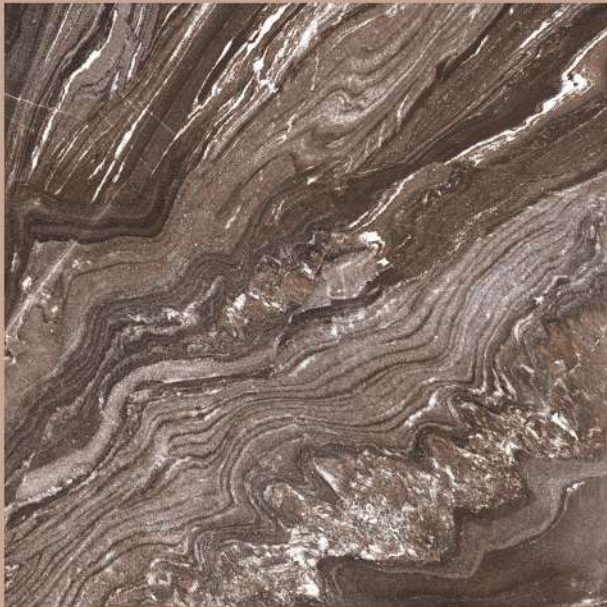

EMPRESS BRUNO

EMPRESS BRUNO

size
800X
800MM

FINISH
HIGH GLOSS

RANDOMS
3

ESCORIAL CEMENTO

ESCORIAL CEMENTO

size
800X
800MM