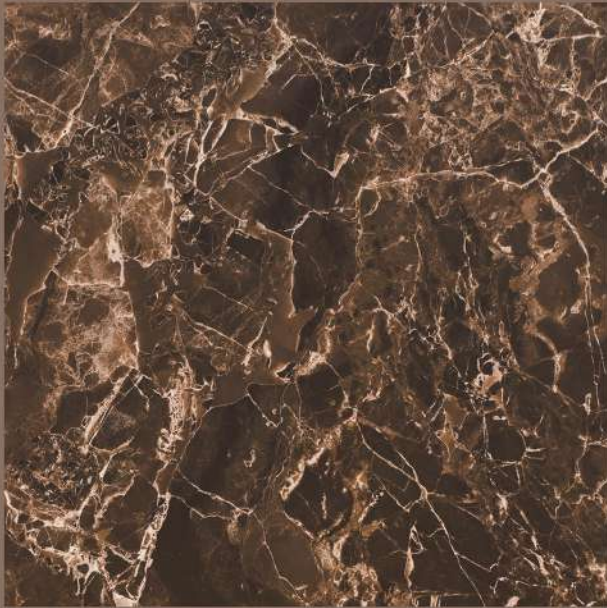

size
800X
800MM

FINISH
HIGH GLOSS

RANDOMS
2

DARK EMPRADOR

SPARTENTM
MARVELOUS MARBLE

DARK EMPRADOR

size
800X
800MM

FINISH
HIGH GLOSS