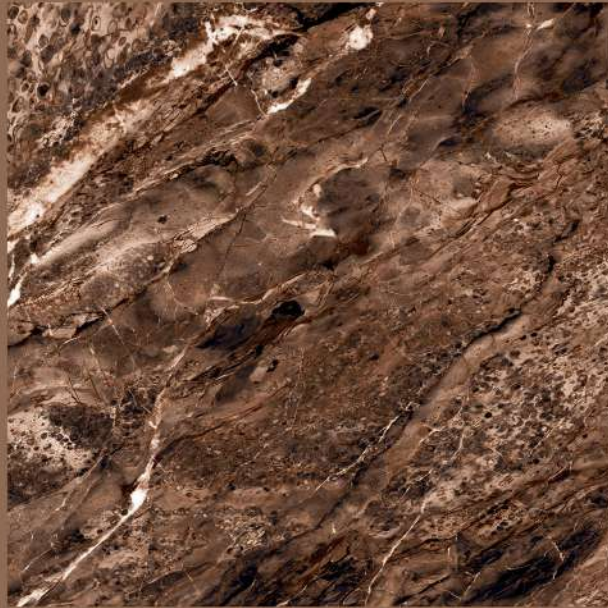

FINISH
HIGH GLOSS

RANDOMS
3

OPERA COFFEE

SPARTENTM
MARVELOUS MARBLE

OPERA COFFEE

size
800X
800MM

FINISH
HIGH GLOSS

RANDOMS
3