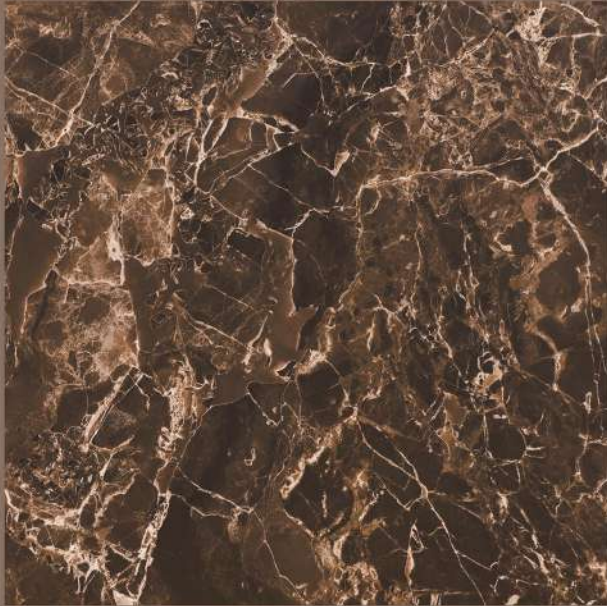

size
800X
800MM

FINISH
HIGH GLOSS

RANDOMS
1