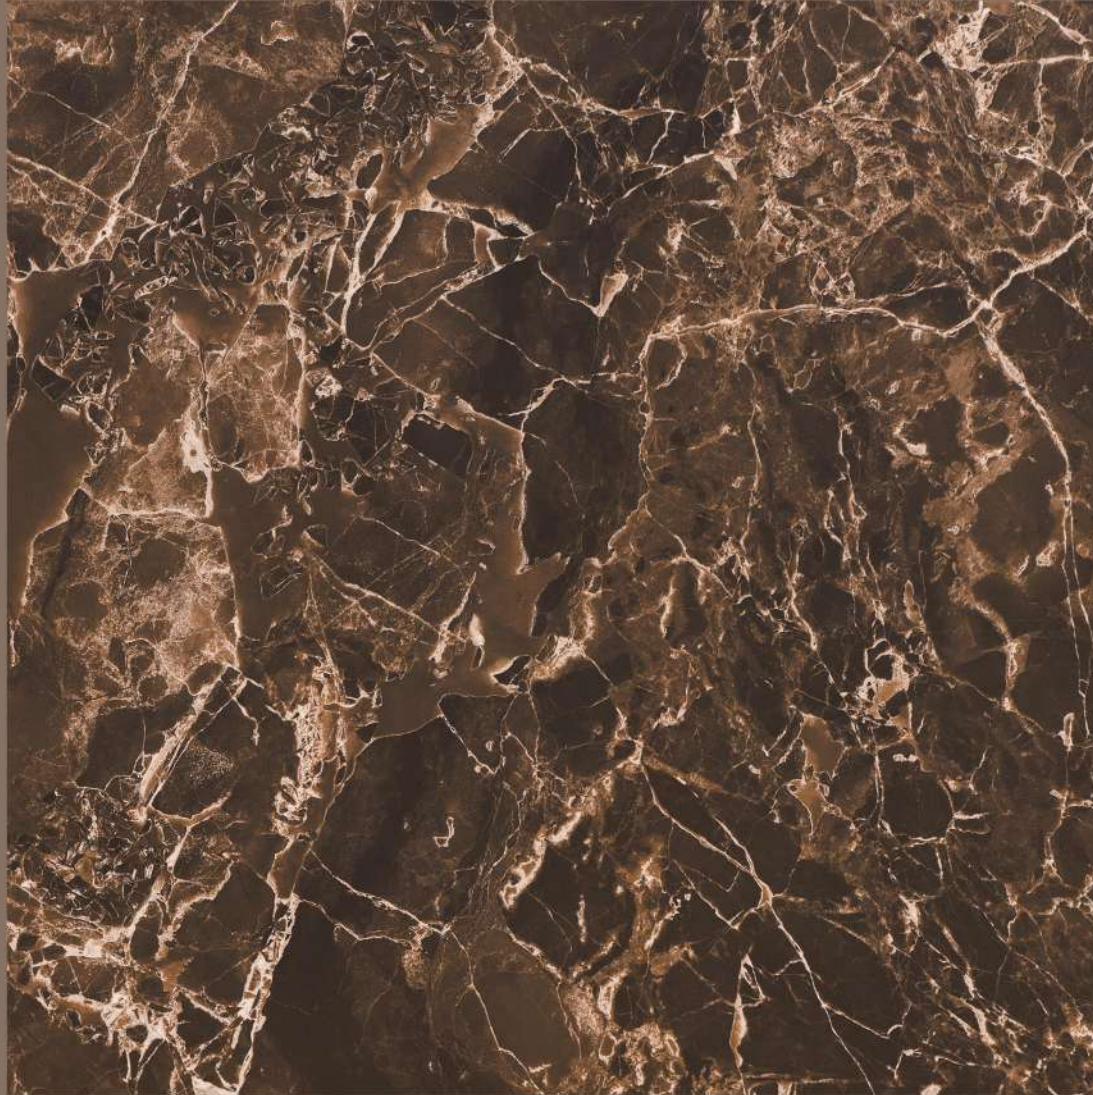

size
800X
800MM

FINISH
HIGH GLOSS

RANDOMS
2

DARK EMPRADOR

SPARTENTM
MARVELOUS MARBLE

DARK EMPRADOR

size
800X
800MM

FINISH
HIGH GLOSS