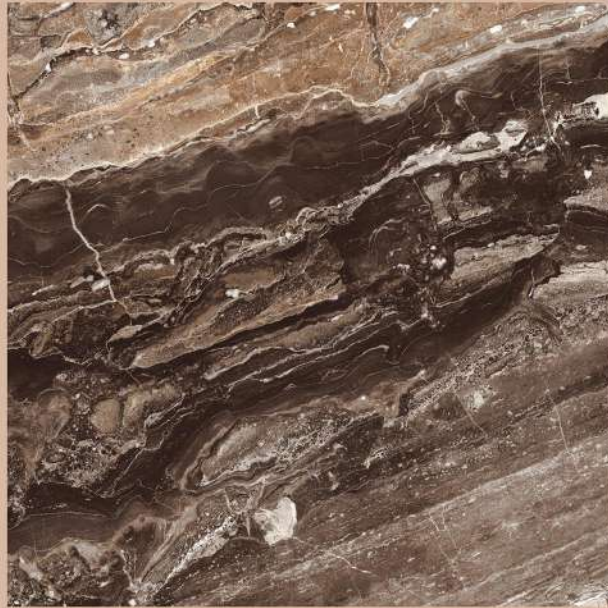

MARSELLA BROWN

SPARTENTM
MARVELOUS MARBLE

MARSELLA BROWN

size
800X
800MM

FINISH
HIGH GLOSS

RANDOMS
1

OPERA BROWN

SPARTENTM
MARVELOUS MARBLE

OPERA BROWN

size
800X
800MM

FINISH
HIGH GLOSS

RANDOMS
4

OPERA CHOCO

SPARTENTM
MARVELOUS MARBLE

OPERA CHOCO

size
800X
800MM

FINISH
HIGH GLOSS

RANDOMS
3

OPERA COFFEE

SPARTENTM
MARVELOUS MARBLE

OPERA COFFEE

size
800X
800MM

FINISH
HIGH GLOSS

RANDOMS
3