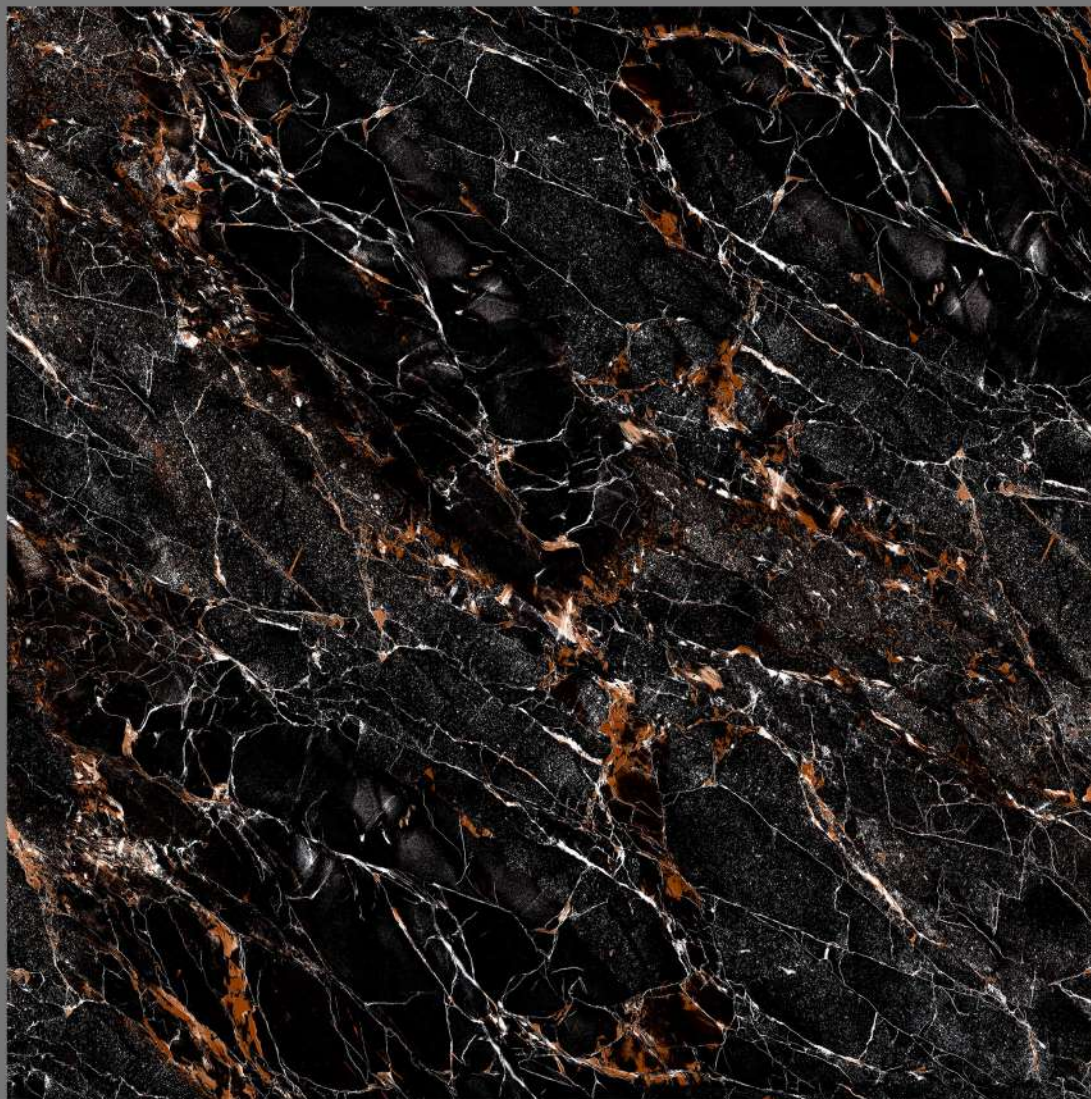

COSMIC BLACK