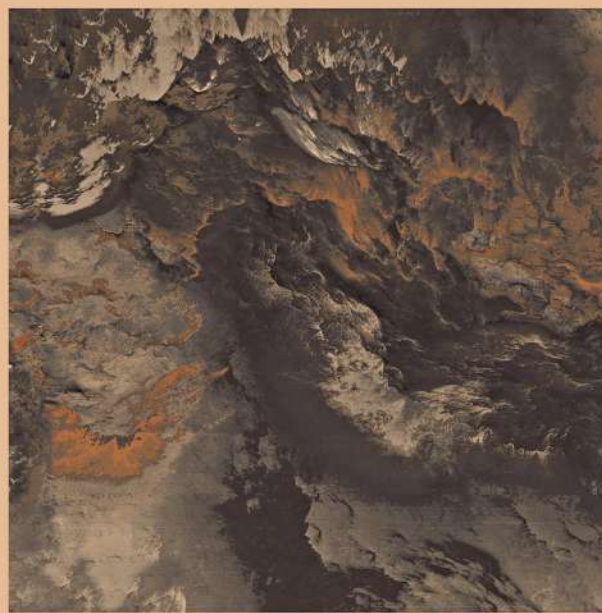

 SPARTENTM
MARVELOUS MARBLE

AZZARO

size
800X
800MM

FINISH
HIGH GLOSS

RANDOMS
3

BHURA BROWN

SPARTENTM
MARVELOUS MARBLE

BHURA BROWN