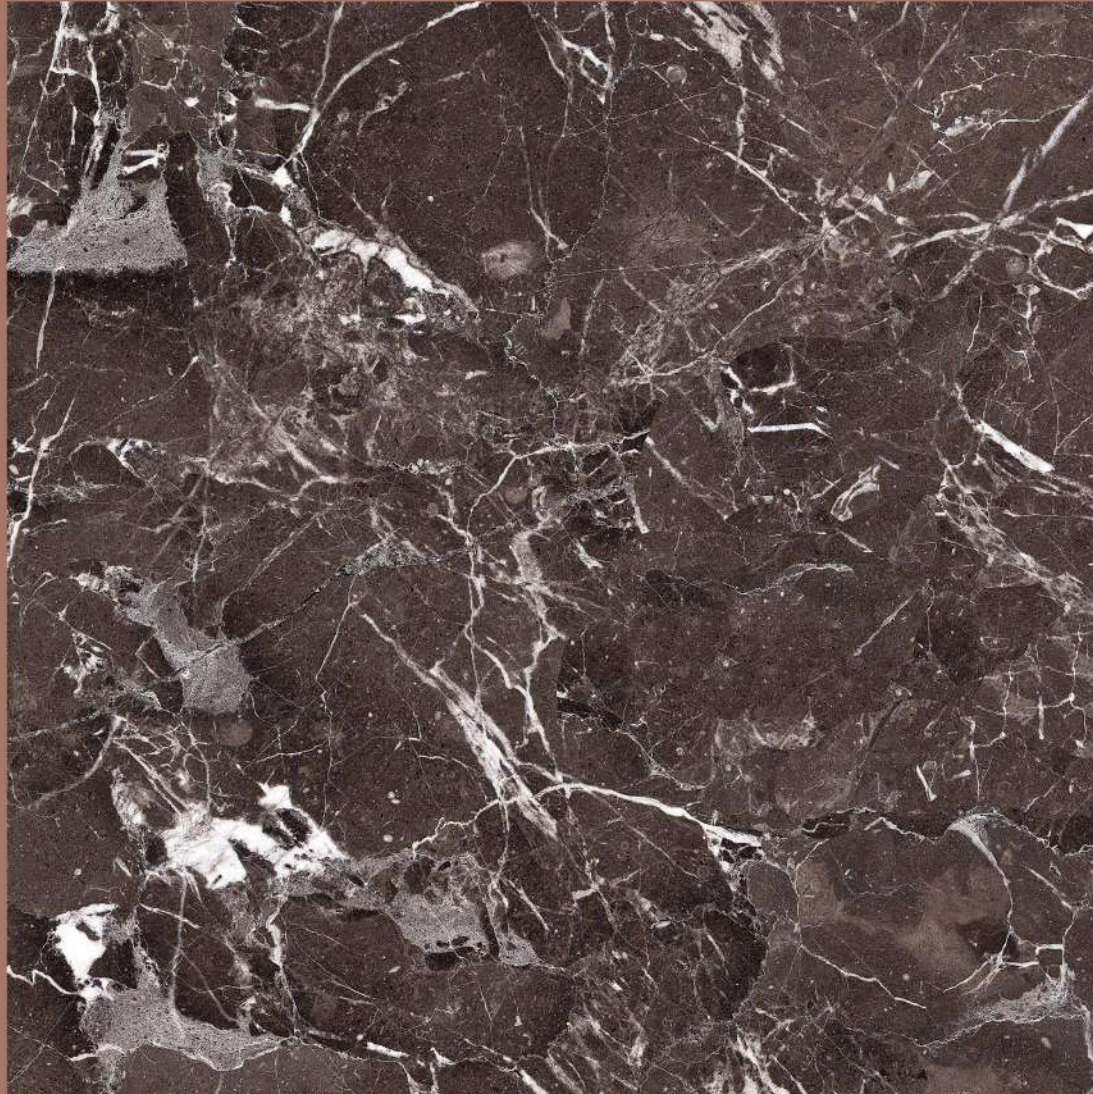

MARMOL COFFE