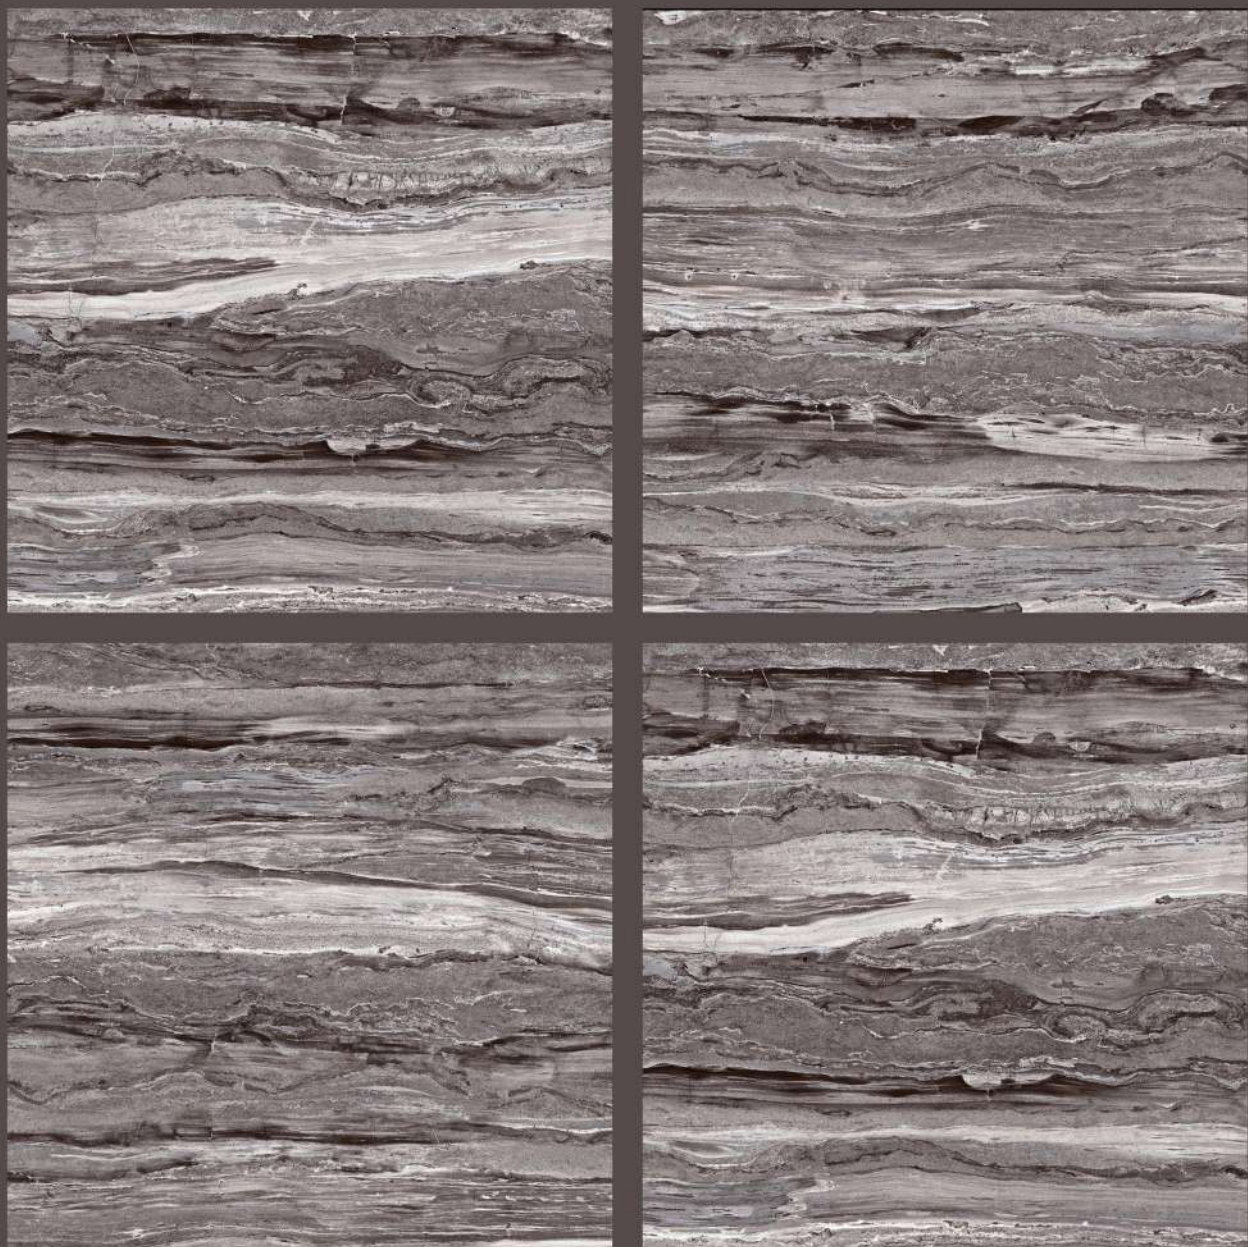

ESCORIAL CEMENTO

size
800X
800MM

FINISH
HIGH GLOSS

RANDOMS
3