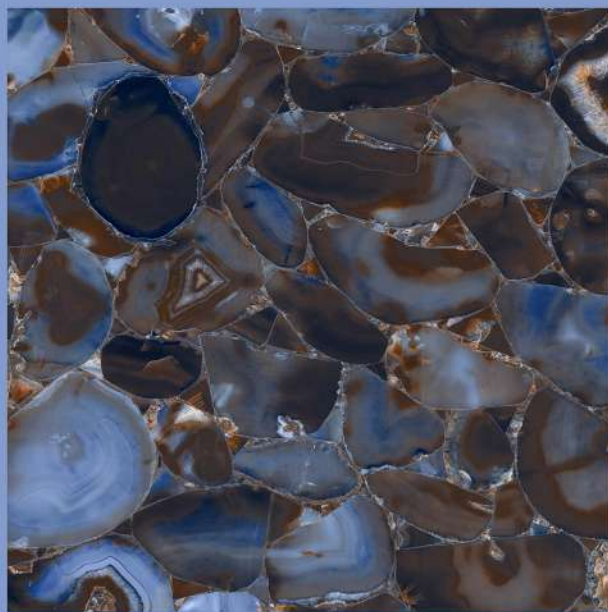

“Cutting edge technology allowed tiles to truly maintain a look of authenticity, while remaining sustainable in nature.”

The natural tone of varied shades creates variation which adds style and intrigue to space. These shades of tiles will give your space a distinctive touch of elegance and evokes the beauty of the surface.

AGATE AQUA

AGATE AQUA

size
800X
800MM

FINISH
HIGH GLOSS

RANDOMS
5

AGATE CHOCO

AGATE CHOCO

size
800X
800MM