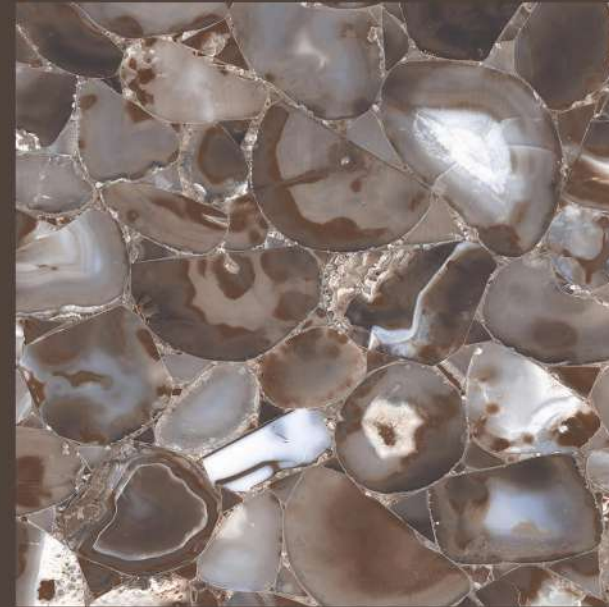

AGATE AQUA

AGATE AQUA

size
800X
800MM

FINISH
HIGH GLOSS

RANDOMS
5

AGATE CHOCO

AGATE CHOCO

size
800X
800MM

FINISH
HIGH GLOSS

RANDOMS
5

AGATE VIOLET

AGATE VIOLET

size
800X
800MM

FINISH
HIGH GLOSS

RANDOMS
5

AZZARO