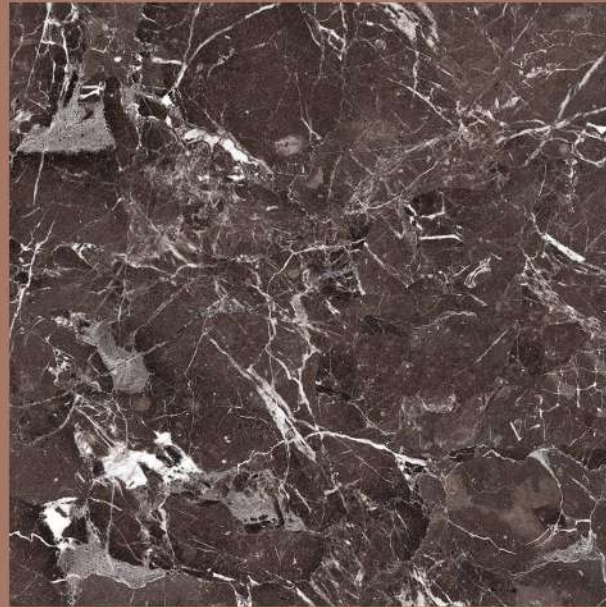

FINISH
HIGH GLOSS

RANDOMS
5

MARMOL COFFE

MARMOL COFFE

size
800X
800MM

FINISH
HIGH GLOSS

RANDOMS
4

A dark wood sideboard with a curved front and a recessed panel on the right side. On top, there is a silver lamp with a glass shade, a small silver figurine, and a framed artwork of a woman in a bikini.