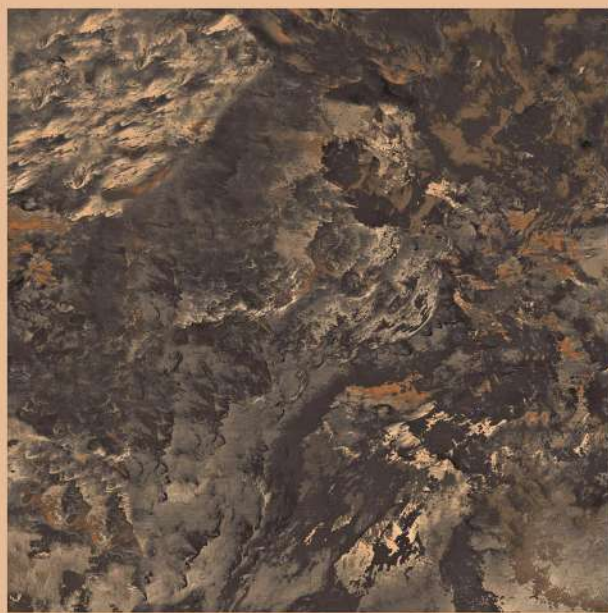

 SPARTENTM
MARVELOUS MARBLE

AZZARO

size
800X
800MM

FINISH
HIGH GLOSS

RANDOMS
3

BHURA BROWN

SPARTENTM
MARVELOUS MARBLE

BHURA BROWN