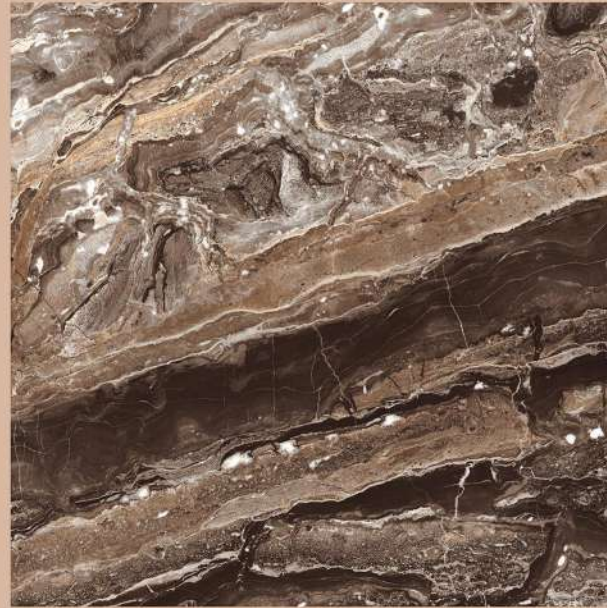

MARSELLA BROWN

SPARTENTM
MARVELOUS MARBLE

MARSELLA BROWN

size
800X
800MM

FINISH
HIGH GLOSS

RANDOMS
1

OPERA BROWN

SPARTENTM
MARVELOUS MARBLE

OPERA BROWN

size
800X
800MM

FINISH
HIGH GLOSS

RANDOMS
4

OPERA CHOCO

SPARTENTM
MARVELOUS MARBLE

OPERA CHOCO

size
800X
800MM