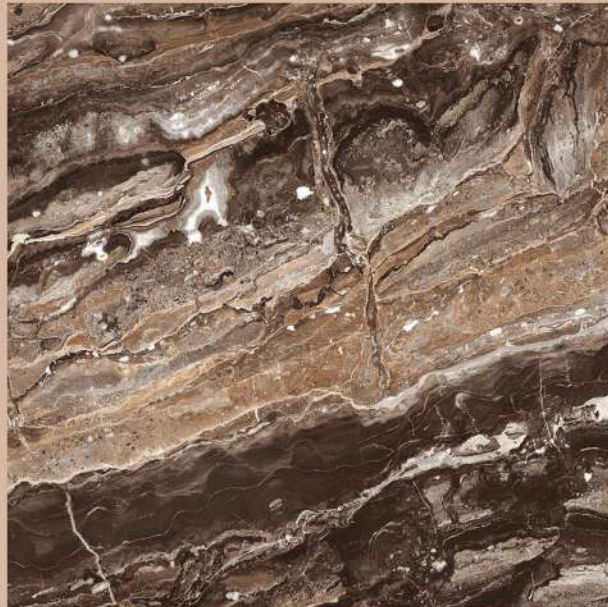

MARSELLA BROWN

SPARTENTM
MARVELOUS MARBLE

MARSELLA BROWN

size
800X
800MM

FINISH
HIGH GLOSS

RANDOMS
1

OPERA BROWN

SPARTENTM
MARVELOUS MARBLE

OPERA BROWN

size
800X
800MM

FINISH
HIGH GLOSS

RANDOMS
4

OPERA CHOCO

SPARTENTM
MARVELOUS MARBLE

OPERA CHOCO

size
800X
800MM

FINISH
HIGH GLOSS

RANDOMS
3

OPERA COFFEE

SPARTENTM
MARVELOUS MARBLE

OPERA COFFEE

size
800X
800MM

FINISH
HIGH GLOSS

RANDOMS
3