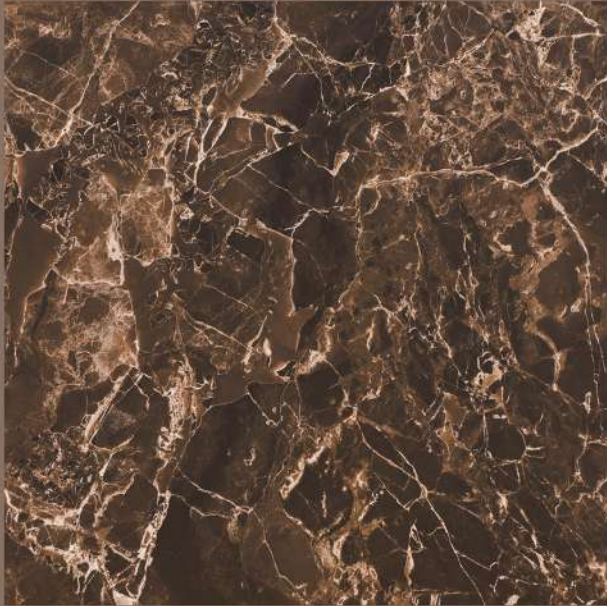

size
800X
800MM

FINISH
HIGH GLOSS

RANDOMS
1