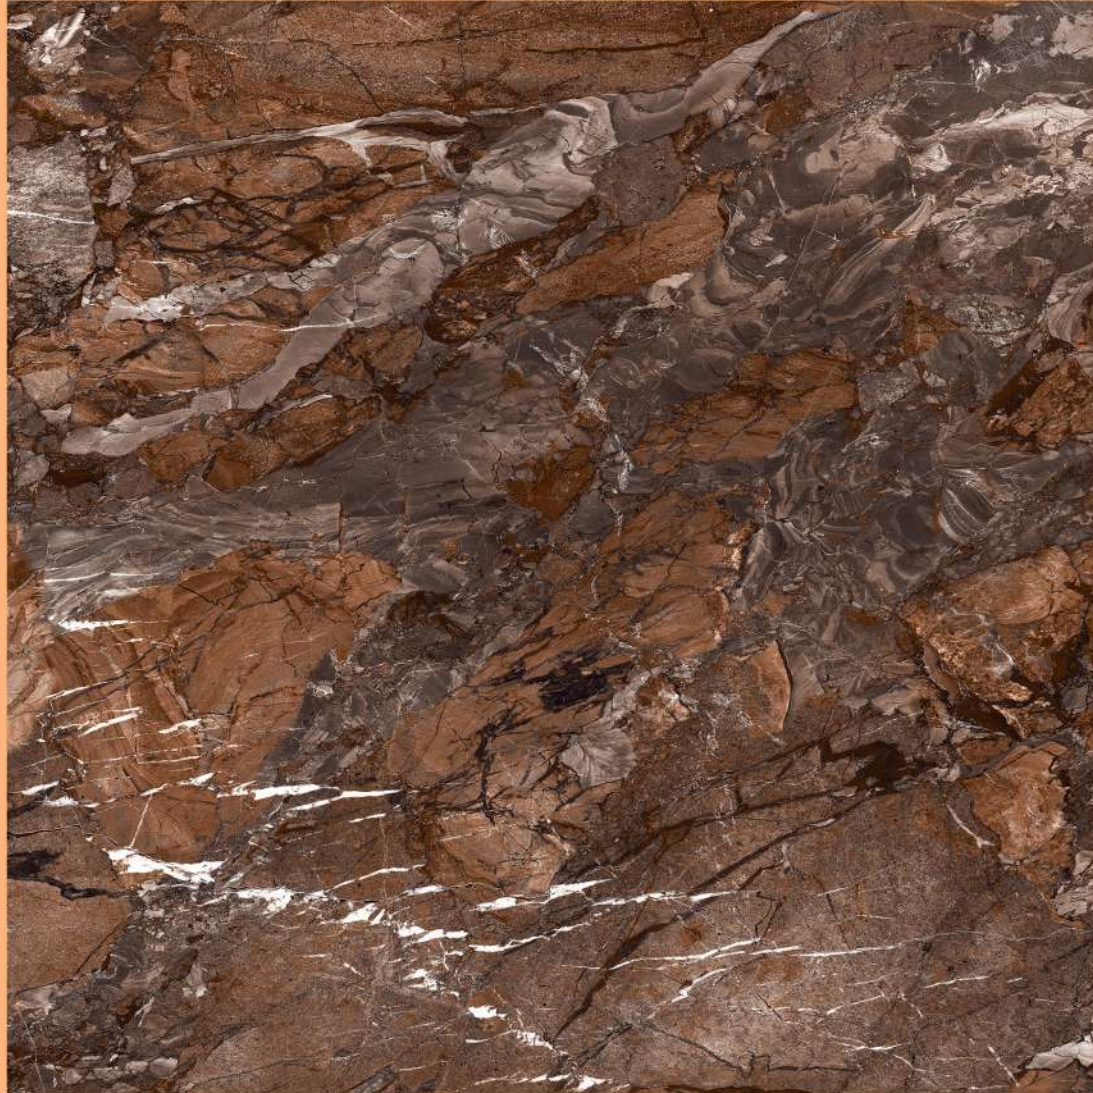

ROSS OPERA

SPARTENTM
MARVELOUS MARBLE

ROSS OPERA

size
800X
800MM

FINISH
HIGH GLOSS

RANDOMS
2