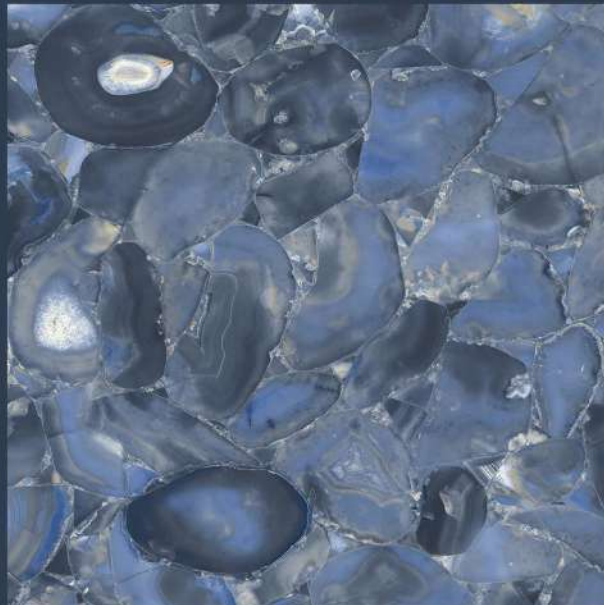

AGATE AQUA

AGATE AQUA

size
800X
800MM

FINISH
HIGH GLOSS

RANDOMS
5

AGATE CHOCO

AGATE CHOCO

size
800X
800MM

FINISH
HIGH GLOSS

RANDOMS
5

AGATE VIOLET

AGATE VIOLET

size
800X
800MM

FINISH
HIGH GLOSS

RANDOMS
5

AZZARO