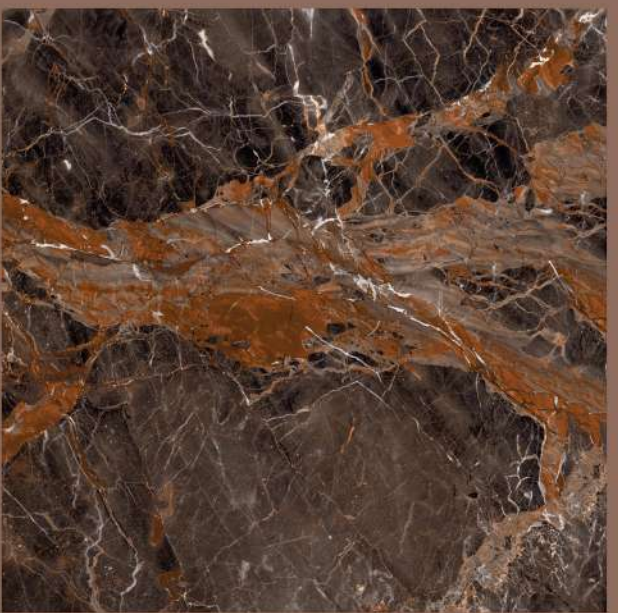

ESTRADA

size
800X
800MM

FINISH
HIGH GLOSS

RANDOMS
3