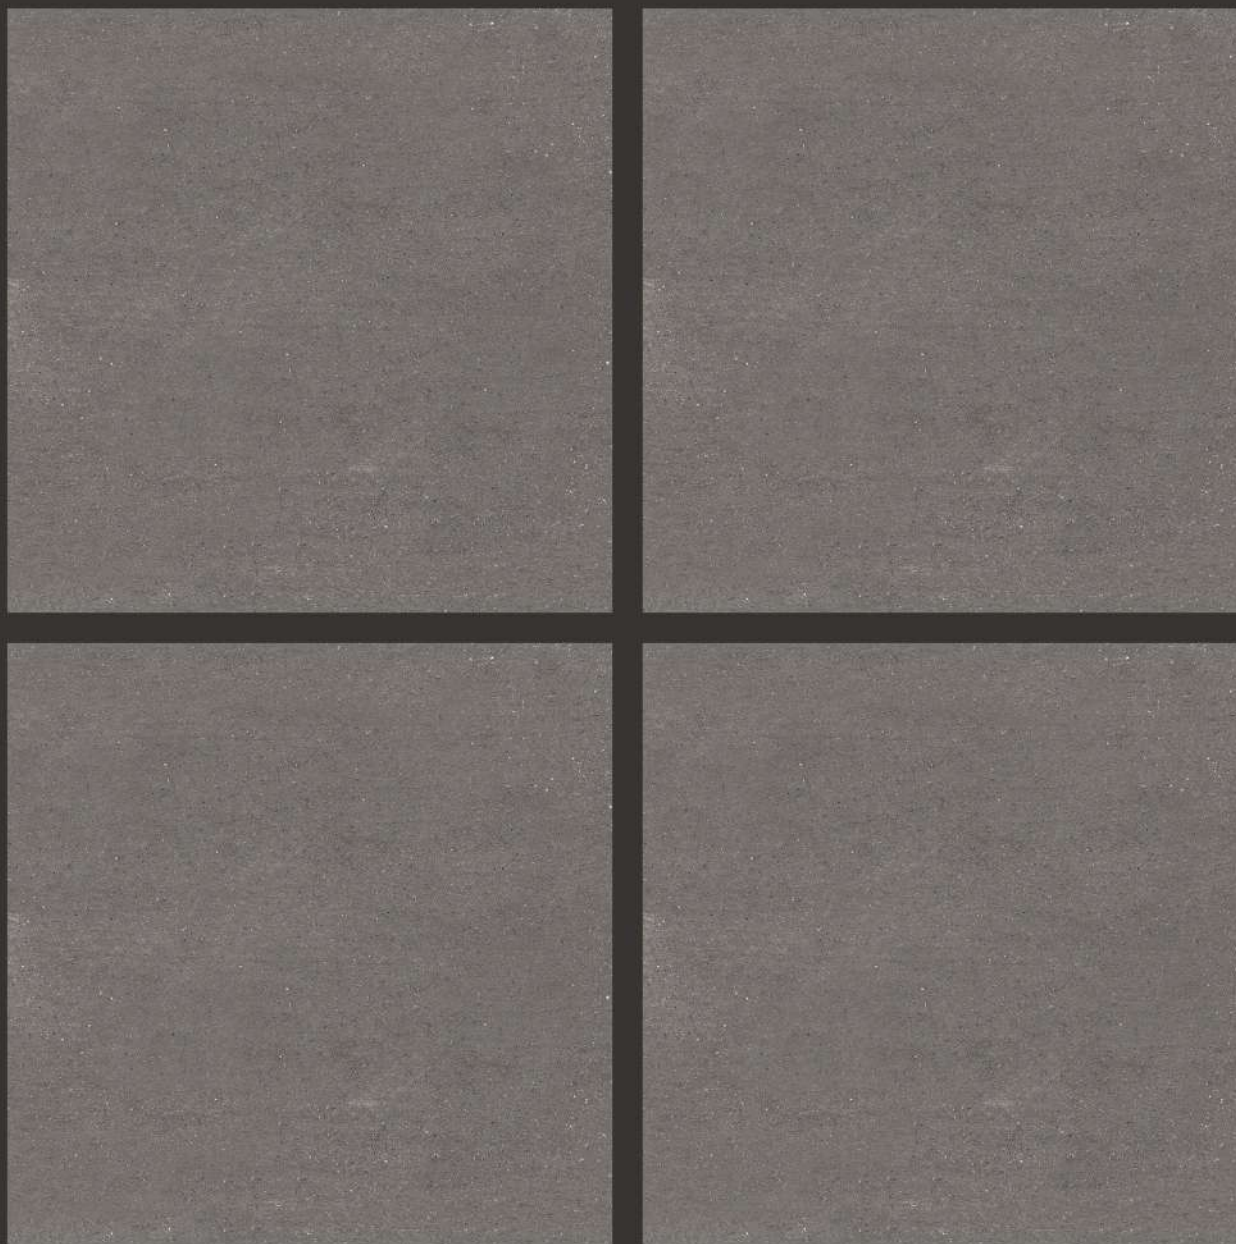

CASTON ASH

size
800X
800MM

FINISH
SATIN

RANDOMS
1