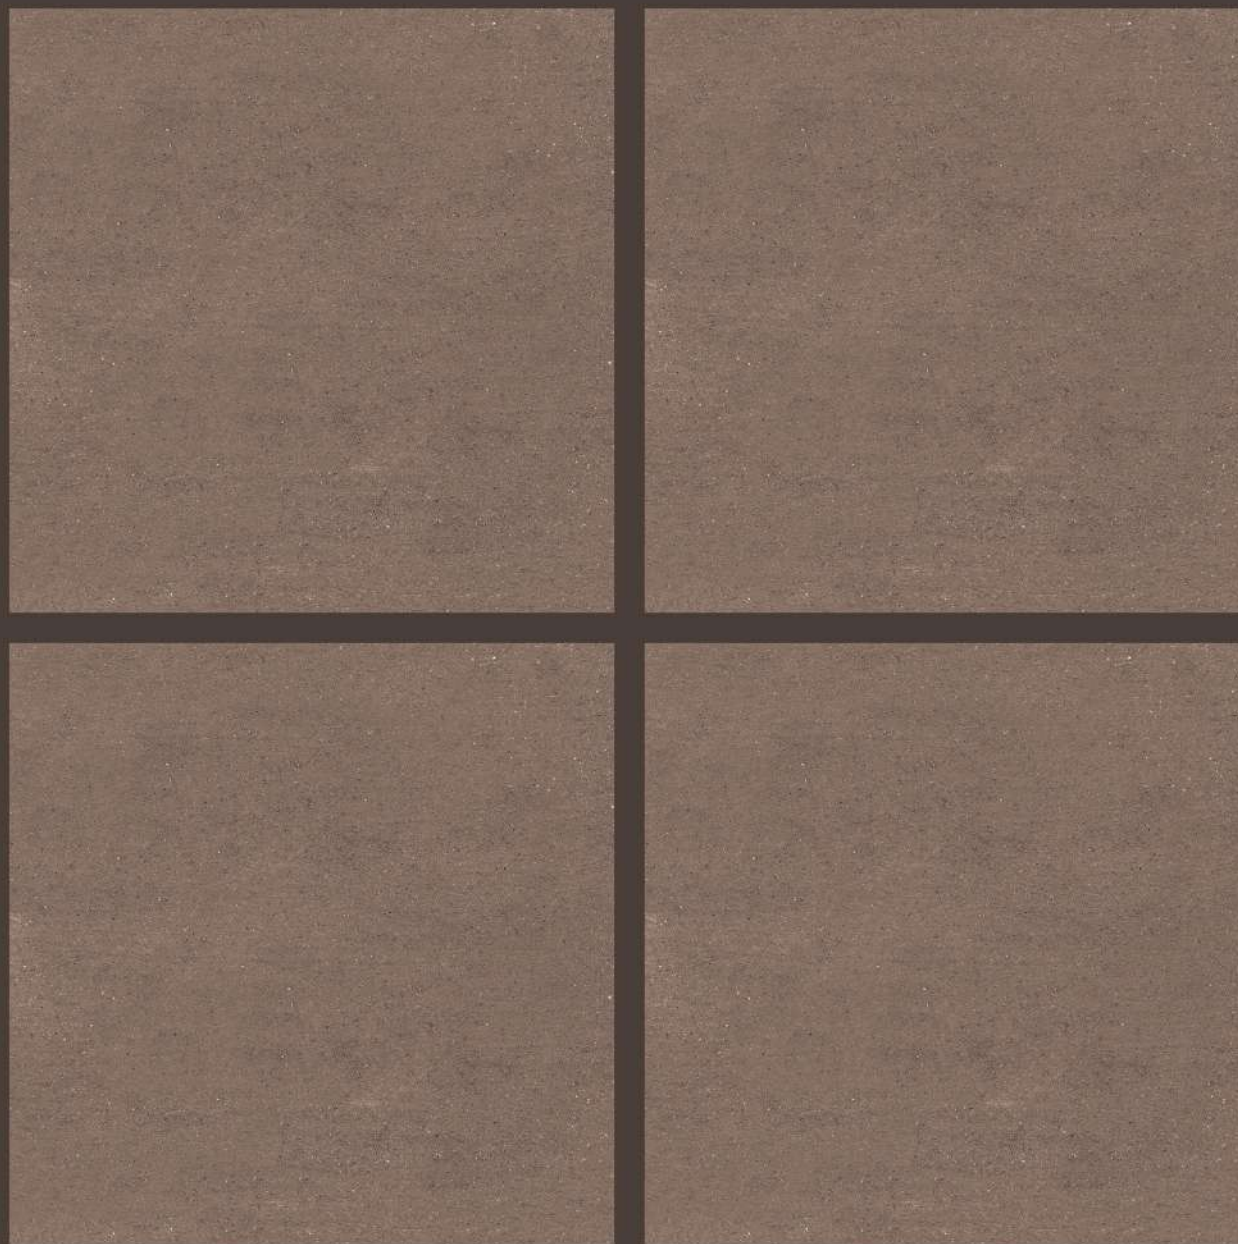

CASTON MOCA

size
800X
800MM

FINISH
SATIN

RANDOMS
1