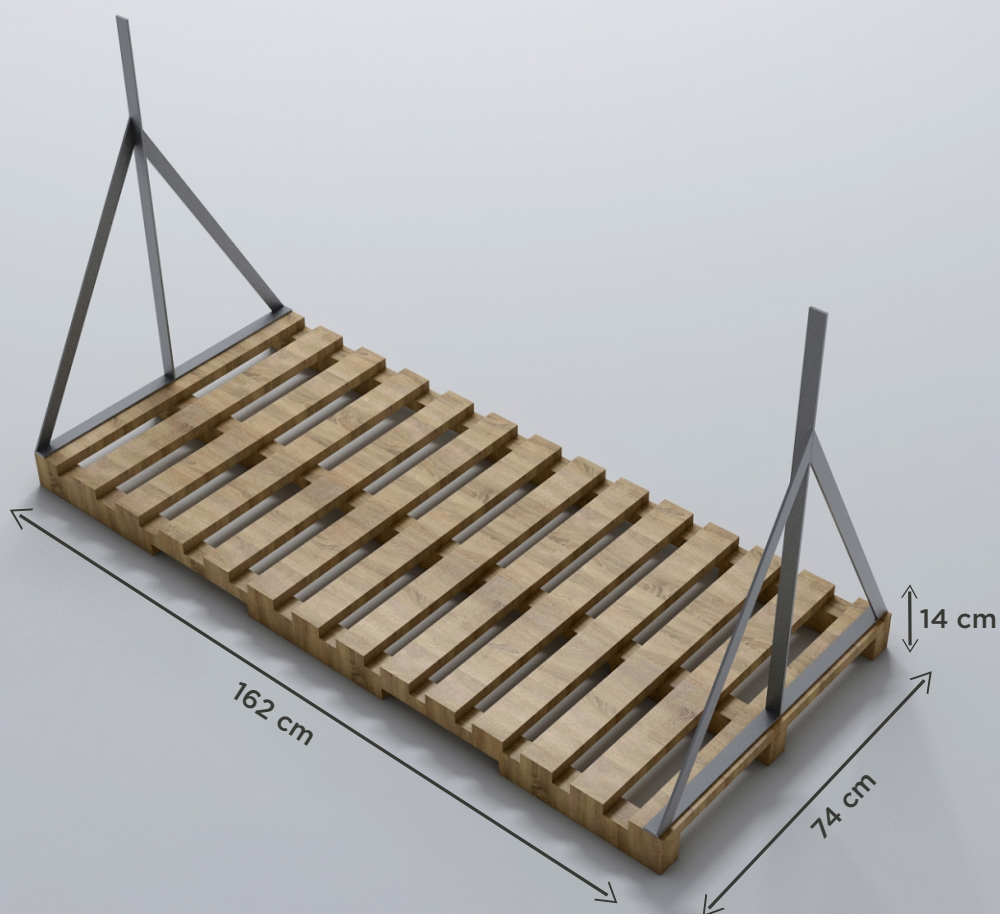

800x
1600MM

SPARTEN[®]
MARVELOUS MARBLE

EMPTY PALLET :

800x1600MM

Thickness : 9 mm

SPARTEN[®]
MARVELOUS MARBLE

WOODEN PALLET WITH STEEL FRAME

30 Kg