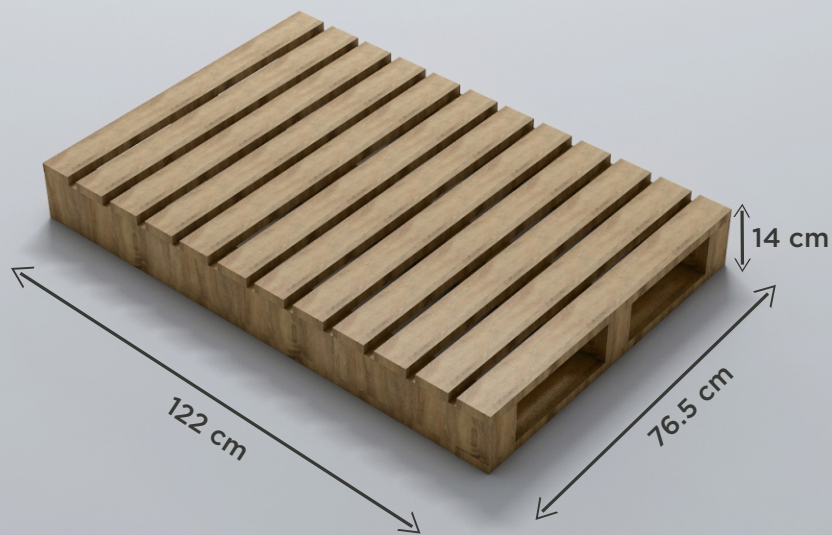

600x
1200MM

SPARTEN[®]
MARVELOUS MARBLE

EMPTY PALLET :
600x1200MM

Thickness : 08.8 TO 09 mm

WOODEN PALLET
27 Kg

TILES SIZE :
600x1200MM

Thickness : 08.8 TO 09 mm

PALLET PACKING DETAIL