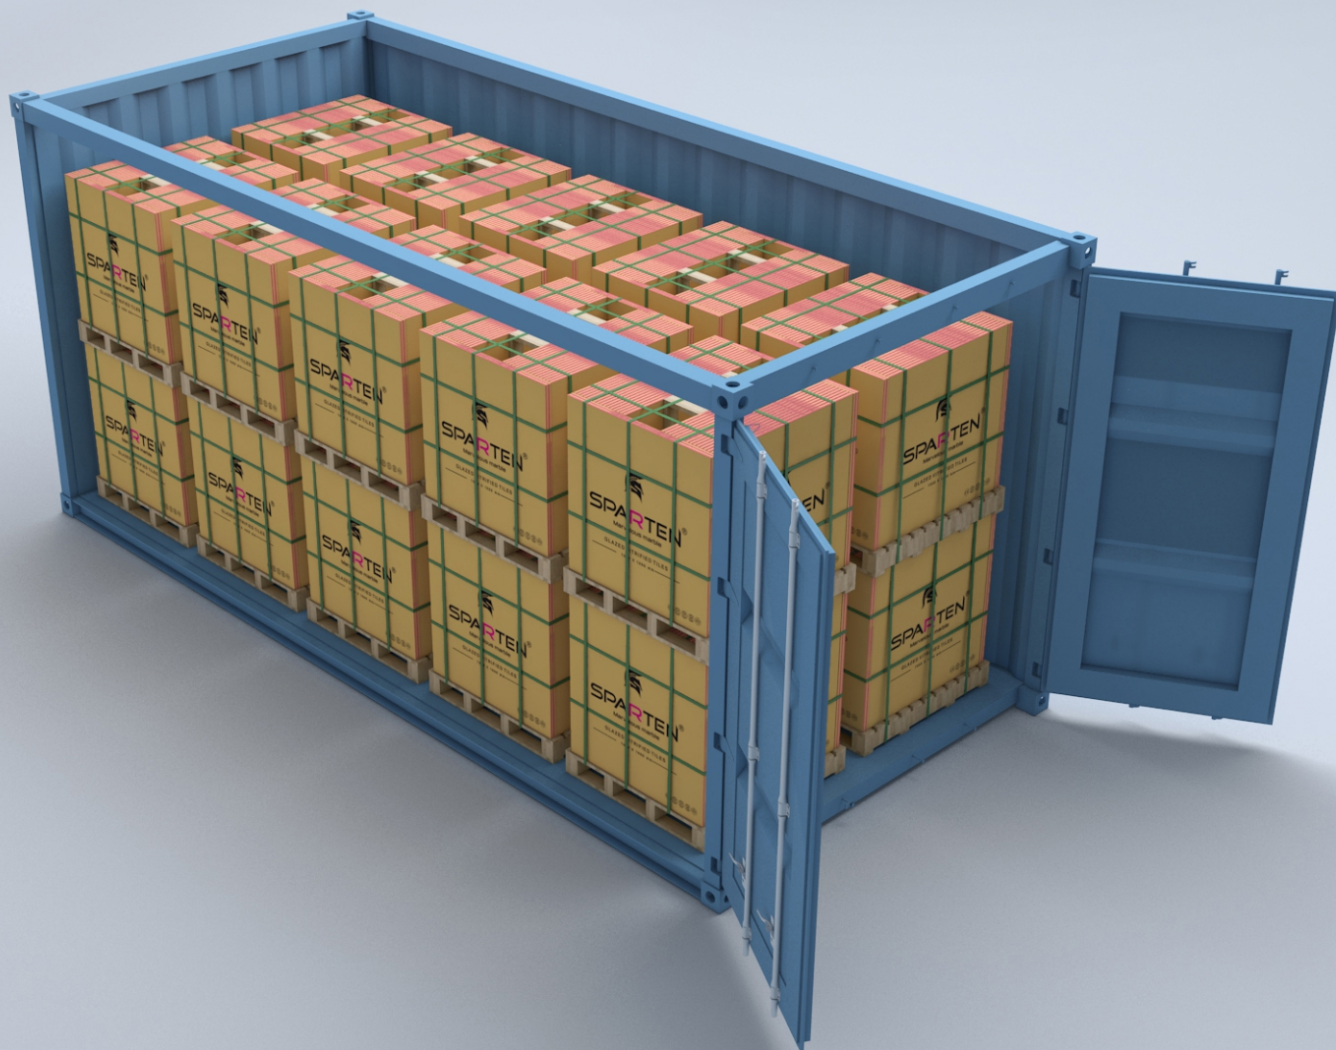

20 Ft. CONTAINER

1000x1000MM

Thickness : 09 mm

CONTAINER PACKING DETAIL

Total Pallets	20
Total Box	720
Net Weight	27720 Kg
Gross Weight	28320 Kg
Total Sq.Mtr.	1440 Sq.mtr.