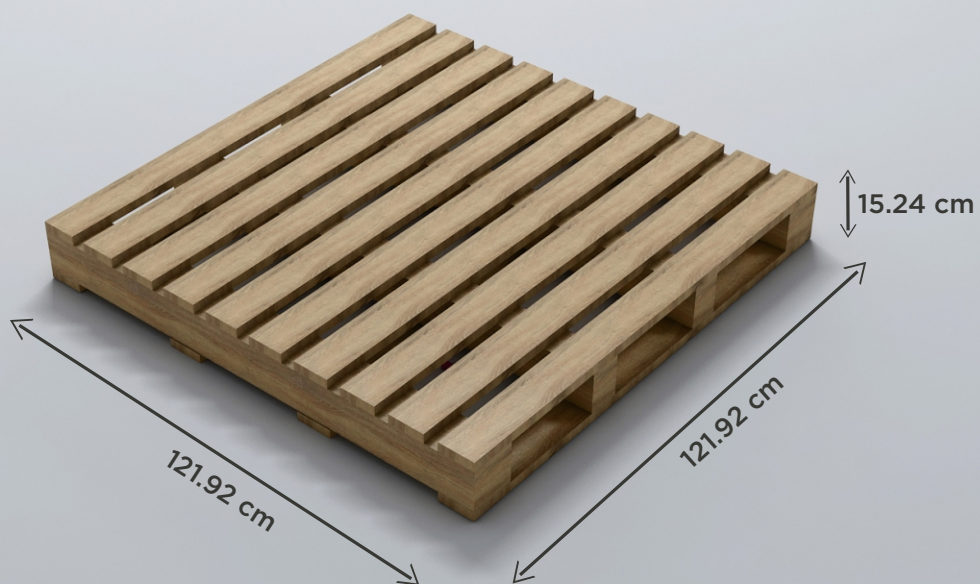

EMPTY PALLET :
1200x1200MM

Thickness : 09 mm

WOODEN PALLET
15 Kg