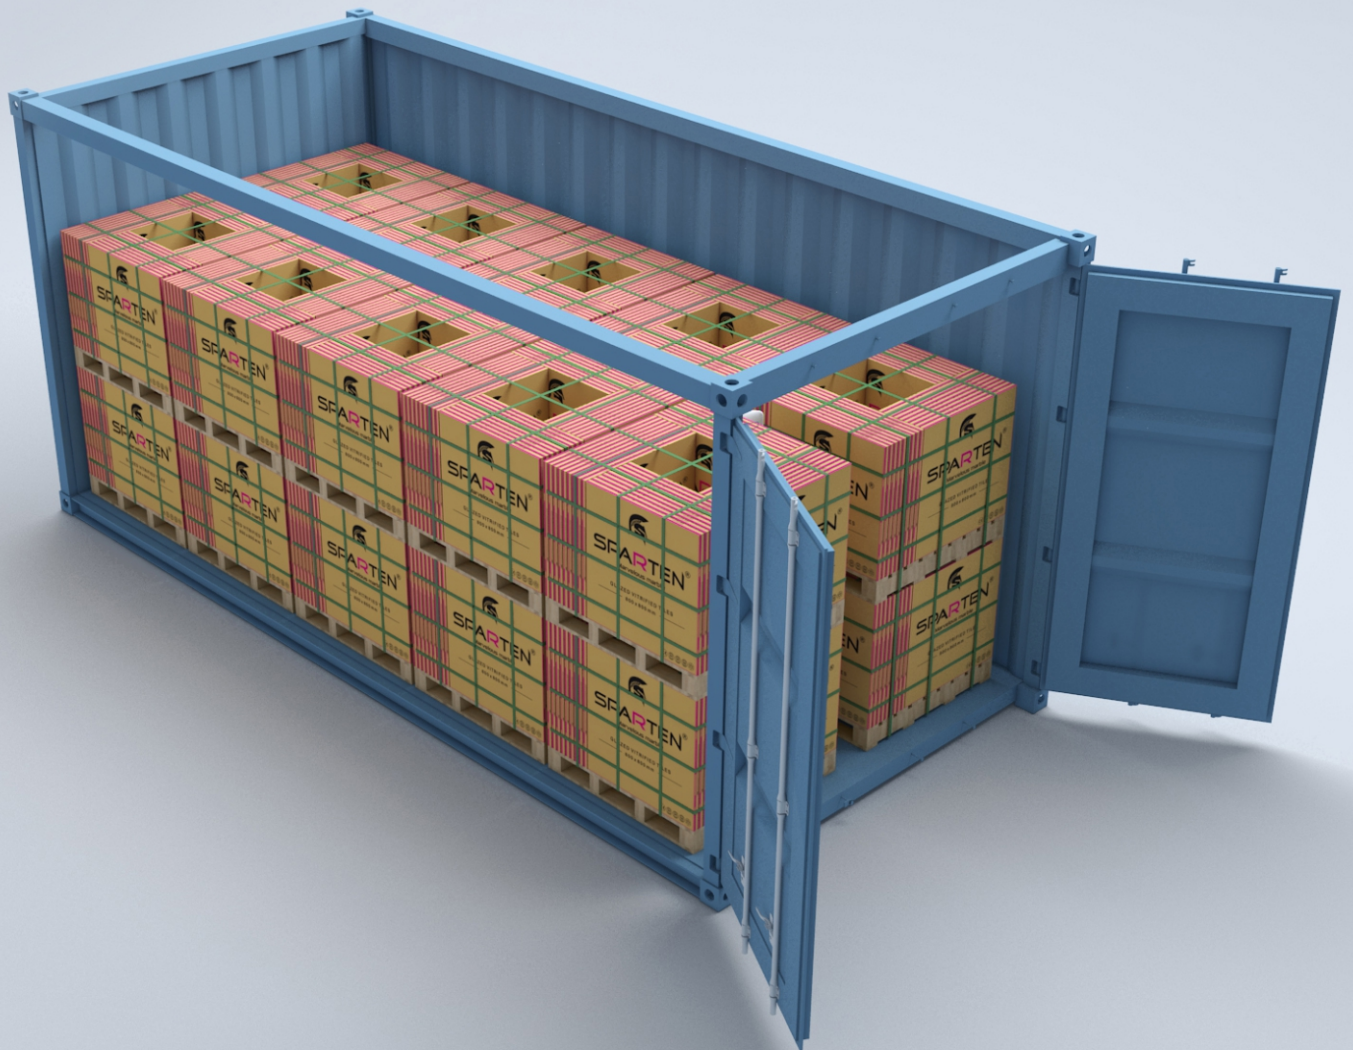

20 Ft. CONTAINER

800x800MM

Thickness : 8.8 TO 09 mm

CONTAINER PACKING DETAIL

Total Pallets	20
Total Box	720
Net Weight	27360 Kg
Gross Weight	27900 Kg
Total Sq.Mtr.	1382.4 Sq.mtr.