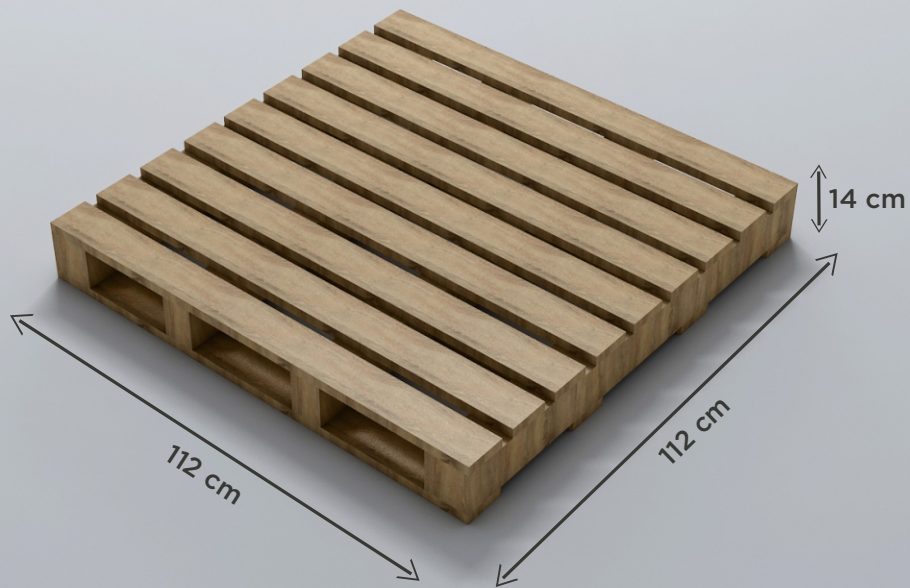

EMPTY PALLET :
800x800MM

Thickness : 8.8 TO 09 mm

WOODEN PALLET
27 Kg