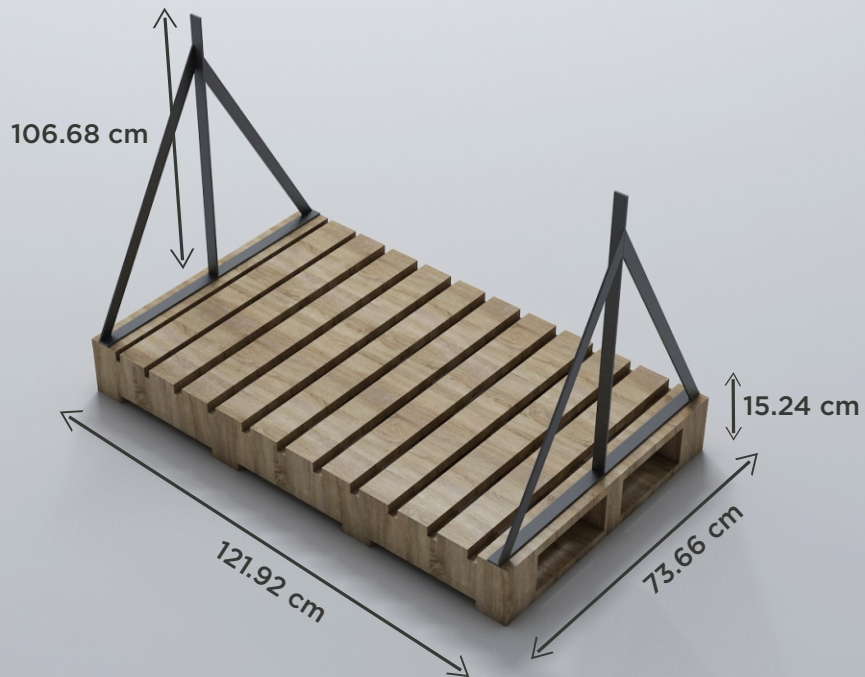

EMPTY PALLET :
1200x1200MM

Thickness : 09 mm

WOODEN PALLET
15 Kg

EMPTY PALLET :

1200x1200MM

Thickness : 09 mm

WOODEN PALLET

25 Kg