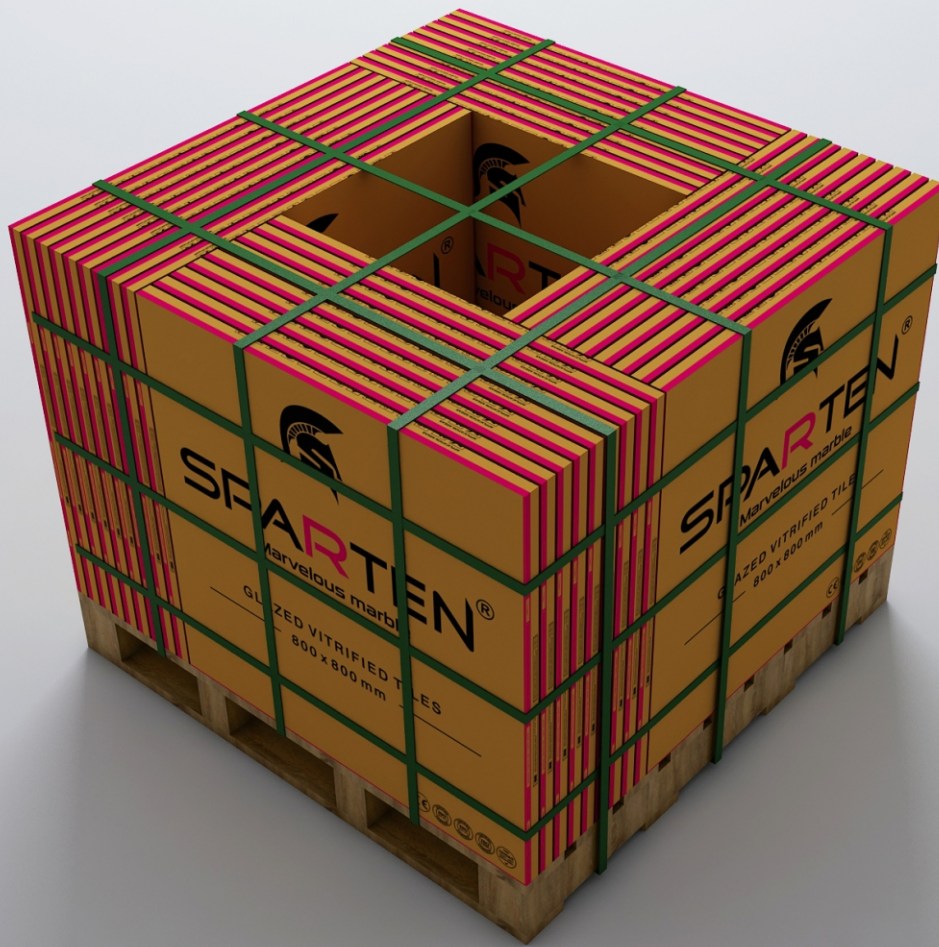

TILES SIZE :
800x800MM

Thickness : 8.8 TO 09 mm

PALLET PACKING DETAIL

Thickness	8.8 TO 09 mm
Area/Box	1.92 Sq.mtr.
PCS/Box	3 PCS
Box/Pallet	36 BOX
Box Wt.	38 Kg
Total Pallet Wt.	1394 Kg