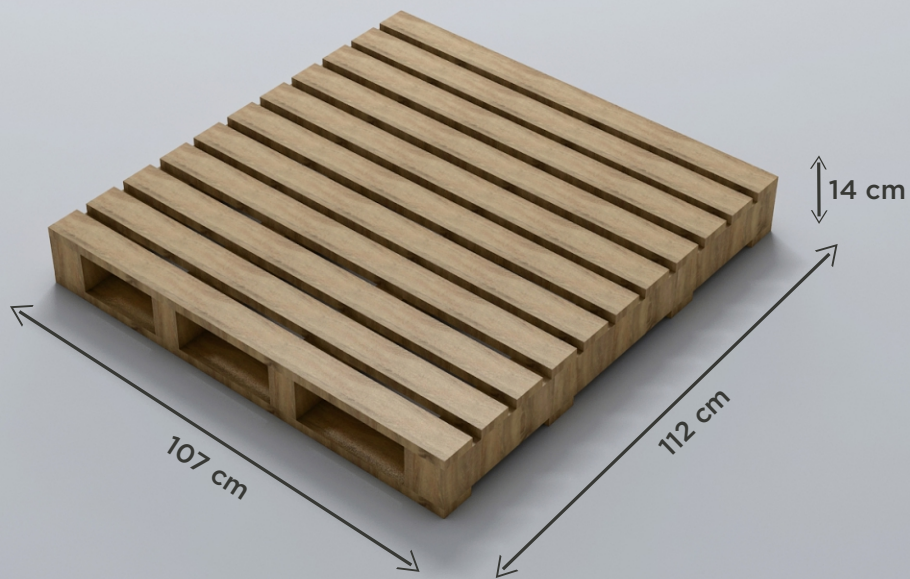

1000x1000MM

Thickness : 09 mm

WOODEN PALLET

30 Kg

TILES SIZE :
1000x1000MM

Thickness : 09 mm

PALLET PACKING DETAIL

Thickness	09 mm
Area/Box	2 Sq.mtr.
PCS/Box	2 PCS
Box/Pallet	36 BOX
Box Wt.	38.5 Kg
Total Pallet Wt.	1416 Kg