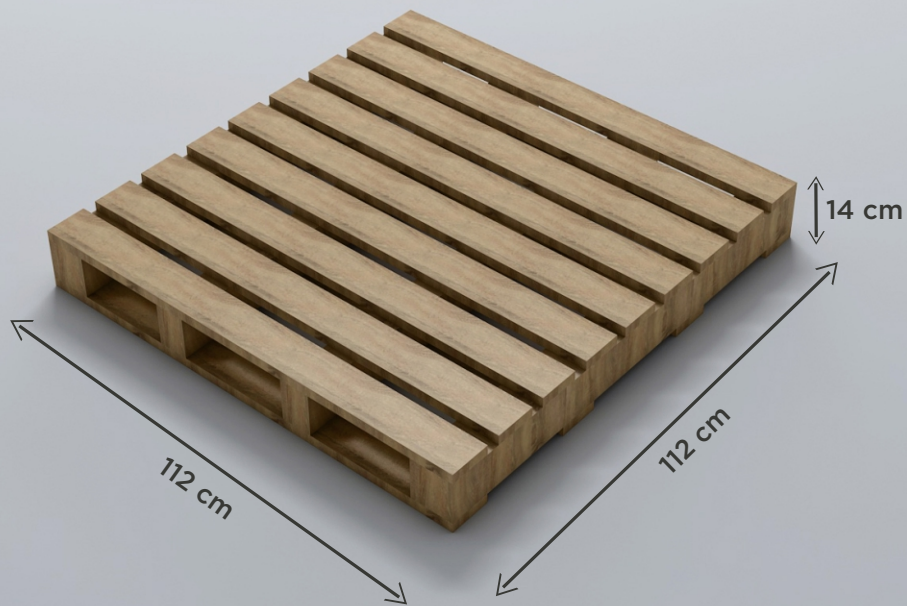

PALLET PACKING
INFO

www.spartengranito.com

600x600MM | 800x800MM | 1000x1000MM | 1200x1200MM | 600x1200MM | 800x1600MM

SAFE PACK :

- We provide quality research based innovative packaging solutions.
- We believe in partnering with the customers to understand their
- Needs to evolve a cost-effective optimal performing solution.
- Experienced team of experts that believe in inventing and synthesizing
- Always in-tune with the latest innovation & possibilities, ensuring our
- Customers get the apt solution for their requirements.

SIZE :

600x600MM | 800x800MM | 1000x1000MM | 1200x1200MM | 600x1200MM | 800x1600MM

600x
600MM

SPARTEN[®]
MARVELOUS MARBLE

EMPTY PALLET :

600x600MM

Thickness : 8.5mm

WOODEN PALLET