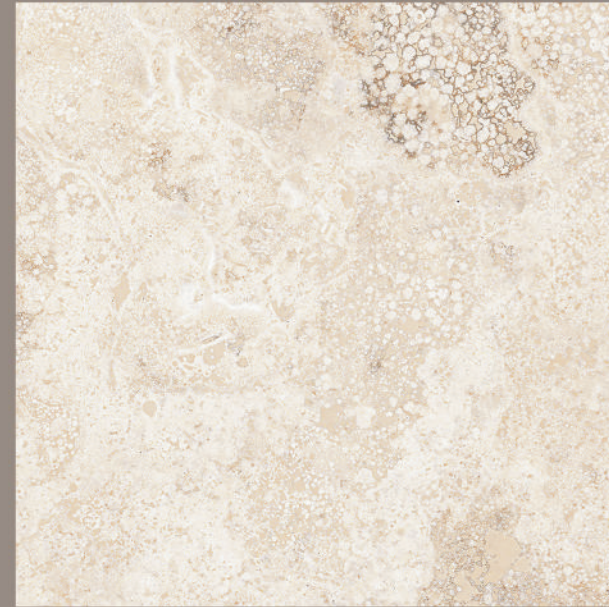

ROYAL PETRA PECH

size
800X
800MM

FINISH
CARVING

RANDOMS
2