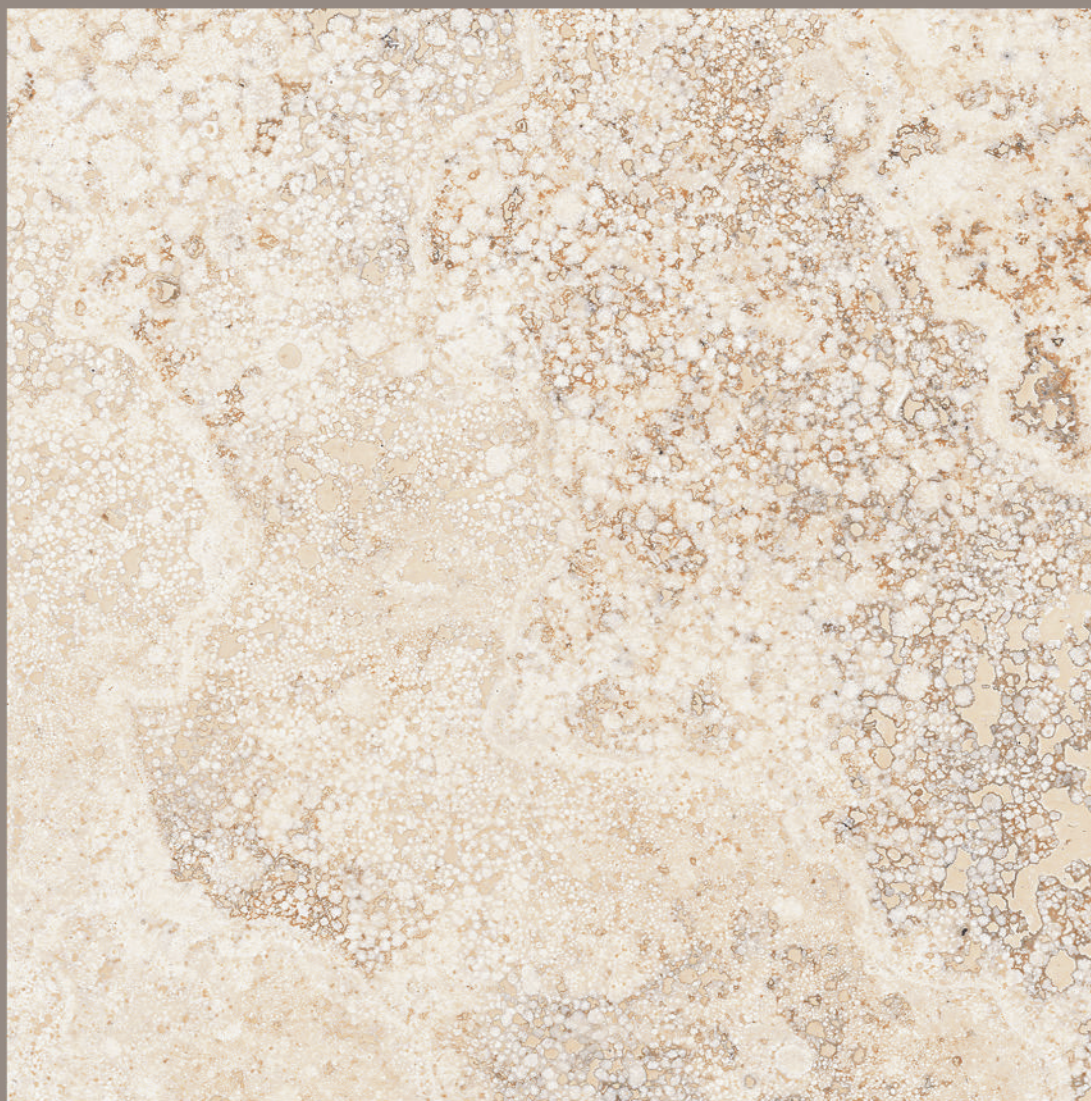

ROYAL PETRA PECH