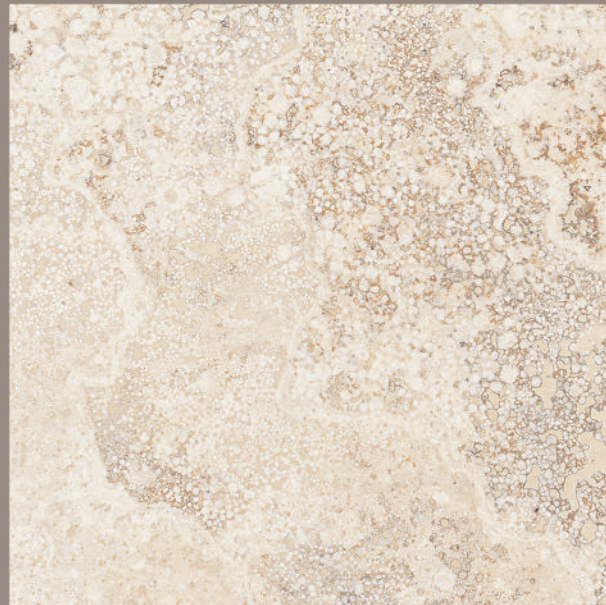

ROYAL PETRA PECH

size
800X
800MM

FINISH
CARVING

RANDOMS
2