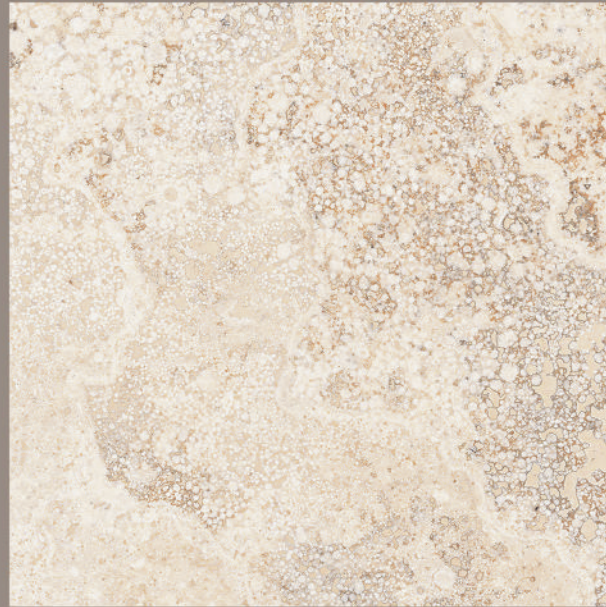

ROYAL PETRA PECH

size
800X
800MM

FINISH
CARVING

RANDOMS
2